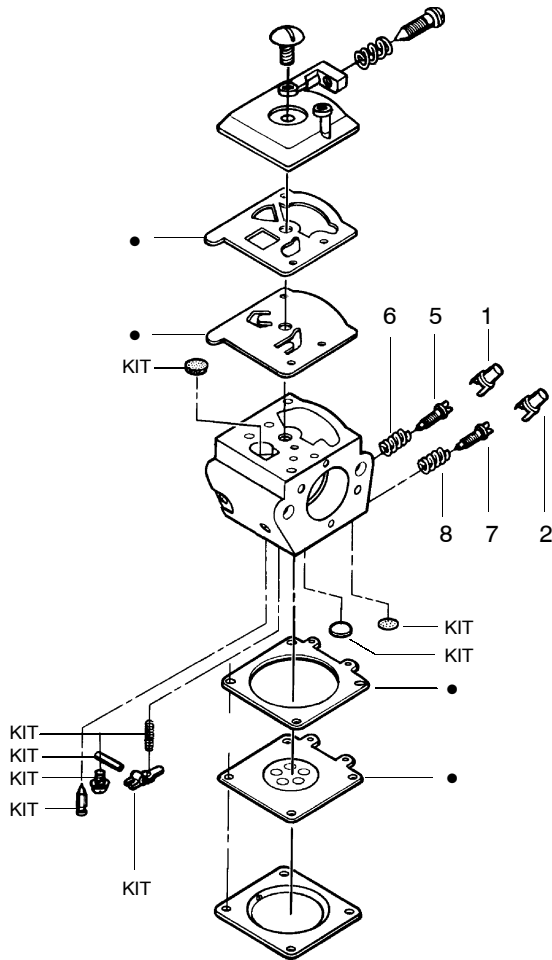

PARTS LIST NO. 530088902		POULAN® PARTS LIST	CHAIN SAW MODEL(S) 2075 & 2075c	
DATE 9/20/00	REPLACES 530083628-8/13/98		Note: Illustration may differ from actual model due to design changes	PAGE NO. 3

Carburetor Assembly – WT324 – #530069703

Carb.
Repair
Kit
3

Gasket/
Dia.
Kit
4

Ref.	Part No.	Description
1.	530038318	Limiter Cap–High
2.	530038317	Limiter Cap–Low
3.	530069826	Carburetor Repair Kit (KIT= Indicates Contents)
4.	530069844	Gasket Diaphragm Kit (● Indicates Contents)
5.	530035383	Needle–Low Speed
6.	530035293	Needle Spring–Low Speed
7.	530035384	Needle–High Speed
8.	530035295	Needle Spring–High Speed