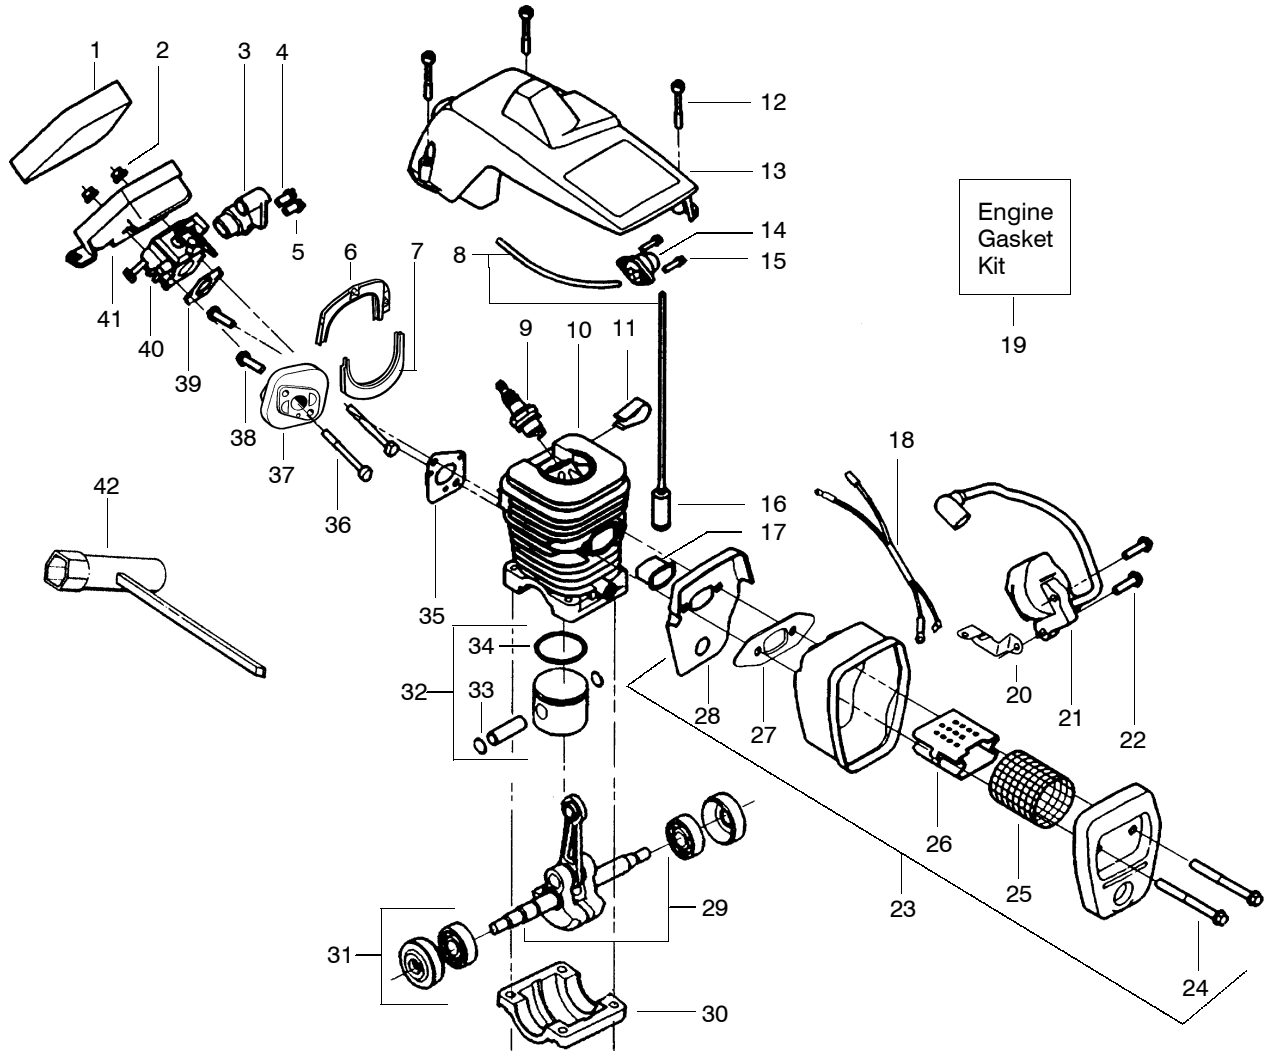

PARTS LIST NO. 530088902		POULAN® PARTS LIST	CHAIN SAW MODEL(S) 2075 & 2075c	
DATE 9/20/00	REPLACES 530083628-8/13/98		Note: Illustration may differ from actual model due to design changes	PAGE NO. 2

Ref.	Part No.	Description	Ref.	Part No.	Description	Ref.	Part No.	Description
1.	530037793	Foam—Air Filter	15.	530015780	Screw	31.	530047827	Assy.—Seal & Bearing
2.	530016101	Nut	16.	530095646	Fuel Pick—up Ass'y.	32.	530069604	Piston Kit (Incl. 33 & 34)
3.	530049244	Grommet—Carb Adjust	17.	530037652	Heat Insulator	33.	530015697	Retainer—Piston Pin
4.	530038318	Limiter Cap—High	18.	530052296	Assy. —Wire Harness	34.	530029805	Ring — Piston
5.	530038317	Limiter Cap—Low	19.	530069608	Engine Gasket Kit (Incl. 27, 35 & 39)	35.	530069608	Gasket — Carb. Adapter
6.	530049715	Seal—Carb Adapter — (Upper)	20.	530047442	Ground Strap	36.	530016187	Screw
7.	530049714	Seal—Carb Adapter — (Lower)	21.	530052277	Ignition Module	37.	—	Kit—Carb. Adapter
8.	530069247	Fuel Line Kit (Small)	22.	530015814	Screw		530069964	2075
9.	952030150	Spark Plug (RCJ—7Y)	23.	530047207	Muffler Ass'y. (Incl. 24,25,26,27,28)		530071310	2075c
10.	530069606	Cylinder Kit	24.	530016132	Screw	38.	530015810	Screw
11.	530016136	Clip—High Tension Lead	25.	530036103	Spark Screen	39.	530069608	Gasket — Carburetor
12.	530016102	Screw	26.	530037813	Muffler Diffuser	40.	530069703	Kit—Carburetor (incl. 4 & 5)
13.	—	Cylinder Shield	27.	530069608	Muffler Gasket	41.	530037804	Housing—Air Filter
	530069964	2075	28.	530049870	Muffler Backplate	42.	530031163	Wrench — Bar
	530055187	2075c	29.	530047062	Assy. — Crankshaft		Not Shown	
14.	530047213	Air Purge Ass'y.	30.	530037935	Cap—Crankcase		530088814	Operator Manual
							530038257	Decal Instruction
							530038486	Decal Stop

↙ = NEW PART NUMBER FOR THIS IPL   * = REFER TO THE SERVICE REFERENCE INDICATED FOR MORE INFORMATION. (LOCATED AT END OF IPL)
● = THESE PARTS ARE ILLUSTRATED FOR CLARITY. ORDER COMPLETE ASSEMBLY.