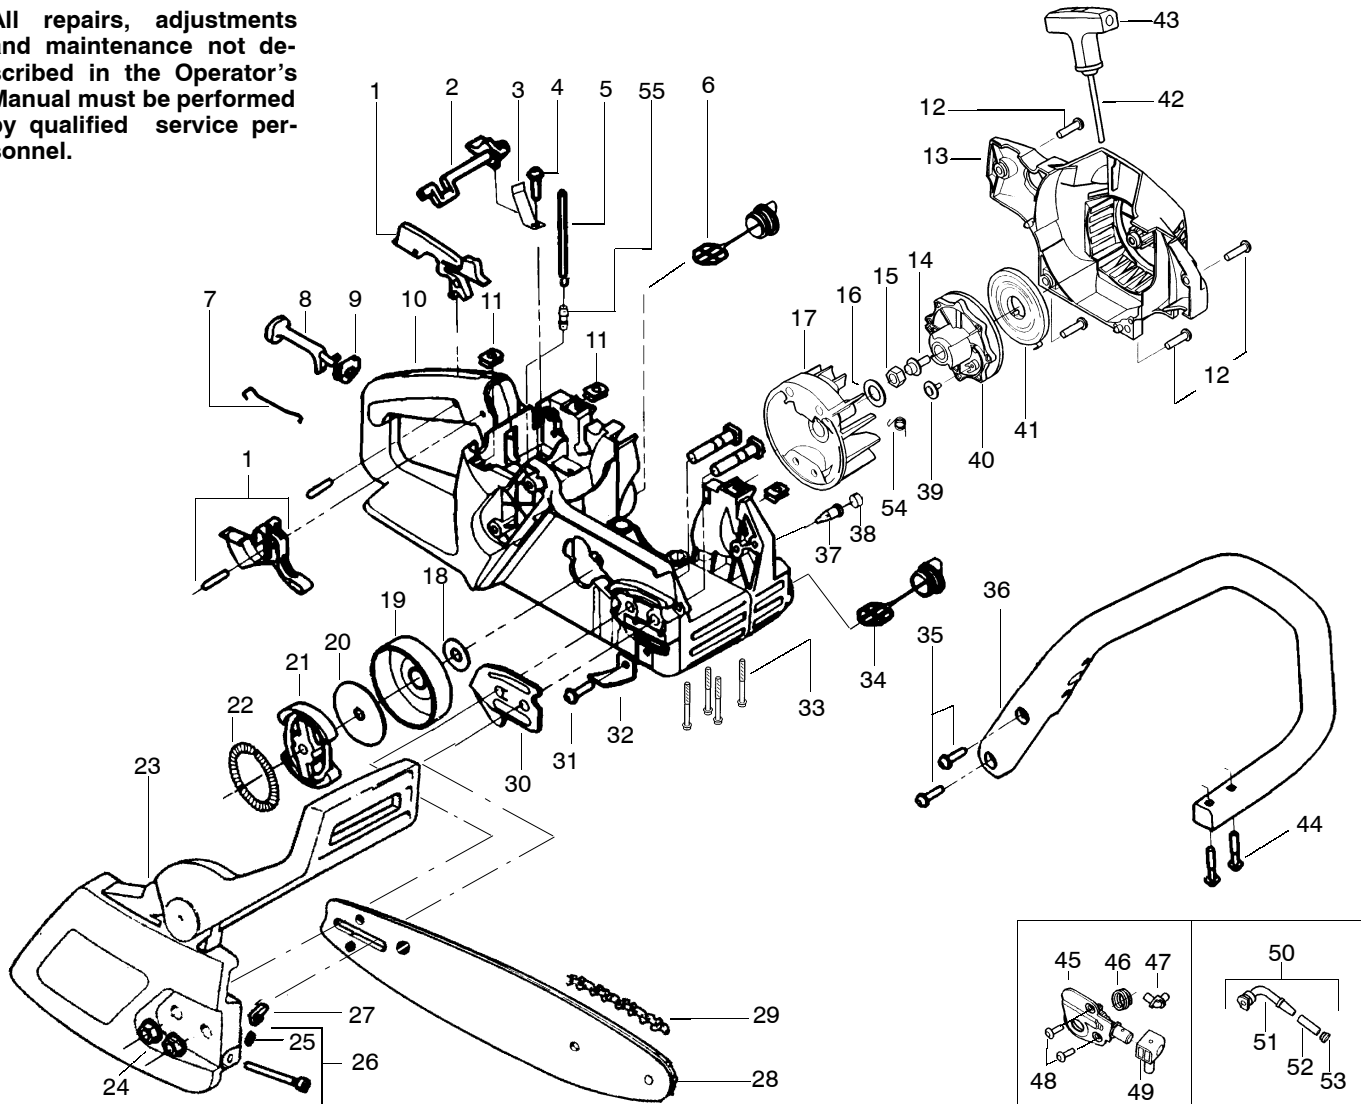

PARTS LIST NO. 530088902		POULAN® PARTS LIST	CHAIN SAW MODEL(S) 2075 & 2075c	
DATE 9/20/00	REPLACES 530083628-8/13/98		Note: Illustration may differ from actual model due to design changes	PAGE NO. 1

WARNING
All repairs, adjustments and maintenance not described in the Operator's Manual must be performed by qualified service personnel.

Ref.	Part No.	Description	Ref.	Part No.	Description	Ref.	Part No.	Description
1.	530069724	Trigger & Lockout Kit (Includes Pin)	18.	530015907	Washer - Thrust	34.	530010846	Oil Cap Ass'y.
2.	530038227	Switch Lever	19.	530047061	Drum Assy. W/brg.	35.	530015814	Screw
3.	530016149	Switch Spring	20.	530015611	Washer-Clutch	36.	530037799	Front Handle
4.	530015775	Screw	21.	530014949	Assy. - Clutch	37.	530026119	Check Valve
5.	530069216	Fuel Line Kit (Large)	22.	530094188	Spring - Clutch	38.	530038264	Plug - Bronze Vent
6.	530047164	Fuel Cap Ass'y.	23.	---	Clutch Cover	39.	530016080	Screw
7.	530037809	Wire-Throttle		530038236	2075	40.	530037817	Starter Pulley
8.	530047989	Lever-Choke		530055190	2075c	41.	530027531	Starter Spring
9.	530038406	Grommet-Choke Knob	24.	530015917	Nut-Bar Mounting	42.	530069232	Rope Kit
10.	-	Chassis Assy.	25.	530038593	Retainer-Bar Adjust	43.	530037485	Starter Handle
	530069822	2075	26.	530069611	Kit-Bar Adjust (incl #25)	44.	530015940	Screw
	530055184	2075c	27.	530015826	Pin-Bar Adjust	45.	530071259	Kit-Oil Pump (incl 45,46,47,49)
11.	530015922	Nut-Speed	28.	952044368	Bar-14" 2075	46.	530037820	Gear-Worm Spring
12.	530015892	Screw		952044370	Bar-16" 2075	47.	530049477	Elbow-Oil Pickup
13.	-	Fan Housing		530044836	Bar - 16" 2075c	48.	530016064	Screw
	530049334	2075	29.	952051209	Chain-14" 2075	49.	530019206	Seal Block
	530055188	2075c		952051211	Chain-16"2075/2075c	50.	530047663	Oil-Pickup Ass'y. (Incl. 51, 52 & 53)
14.	530015920	Screw		952051338	Chain-18" 2075	51.	530038373	Oiler Pickup
15.	530016134	Nut-Flywheel	30.	530038238	Plate-Bar Mounting	52.	530037821	Oil Filter
16.	530015127	Washer-Flywheel	31.	530015814	Screw	53.	530030189	Plug-Oil Filter
17.	530039209	Flywheel Ass'y.	32.	530029850	Chain Catcher	54.	530023817	Spring - Starter Dog
			33.	530016132	Screw	55.	530023877	Fitting

✓ = NEW PART NUMBER FOR THIS IPL   * = REFER TO THE SERVICE REFERENCE INDICATED FOR MORE INFORMATION. (LOCATED AT END OF IPL)