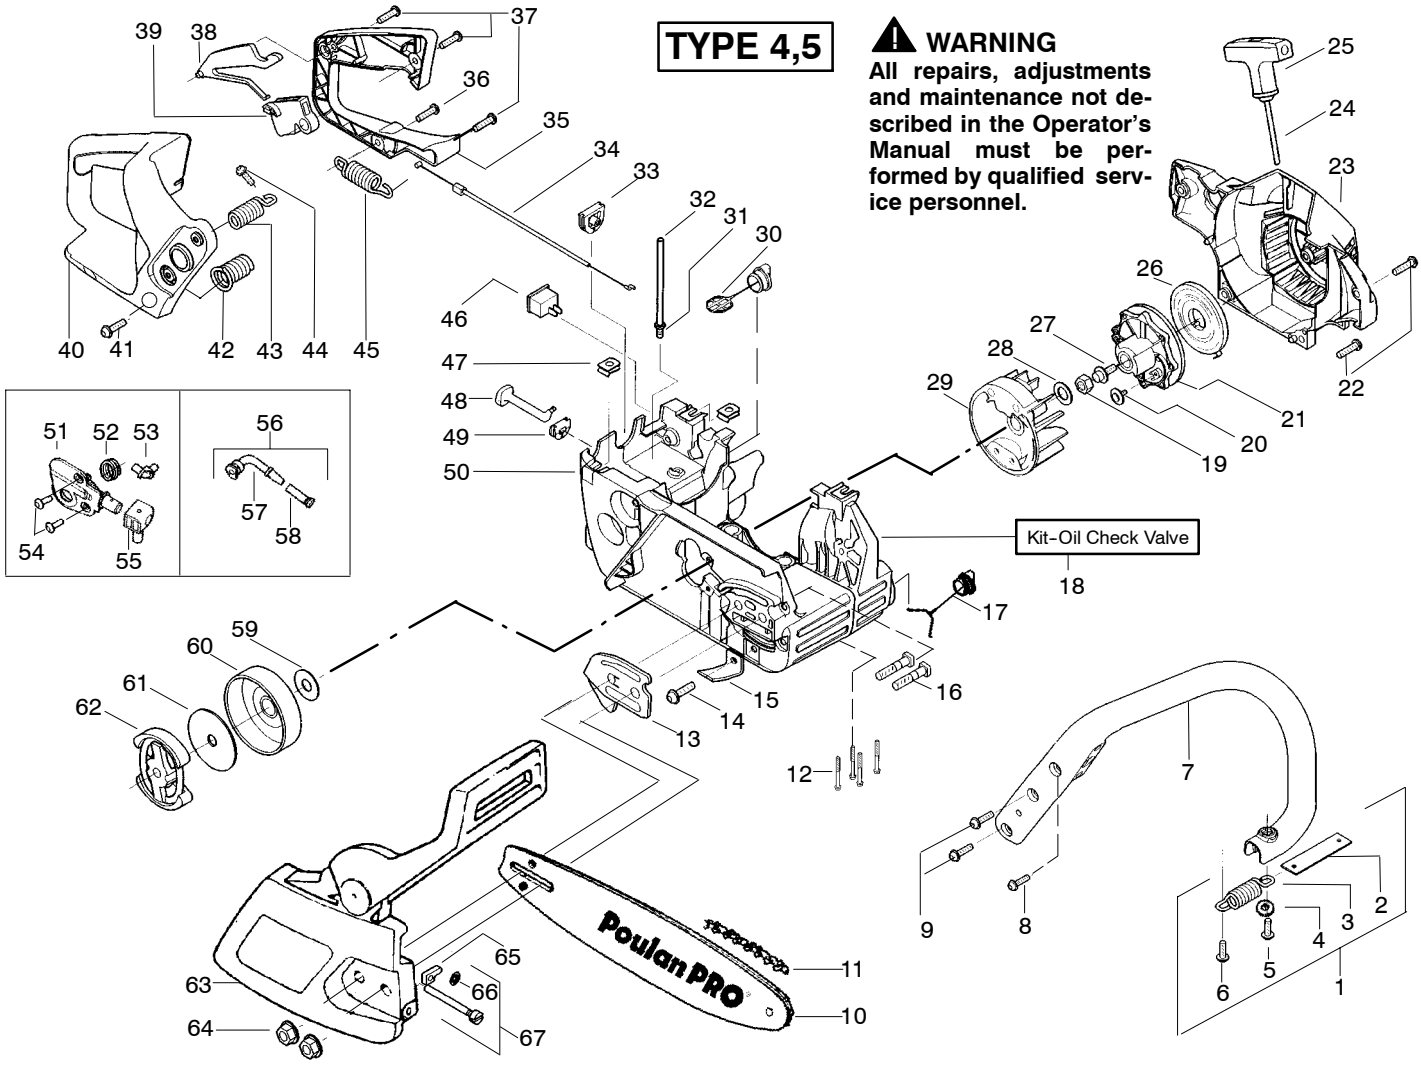

✓ = NEW PART NUMBER FOR THIS IPL ★ = REFER TO THE SERVICE REFERENCE INDICATED FOR MORE INFORMATION. (LOCATED AT END OF IPL)

= THESE PARTS ARE ILLUSTRATED FOR CLARITY. ORDER COMPLETE ASSEMBLY.

PARTS LIST NO. 530-088795		Poulan PRO PARTS LIST	CHAIN SAW MODEL(s) 260
DATE 1/20/05	Replaces 530083735 - 8/24/04		NOTE: Illustration may differ from actual model due to design changes