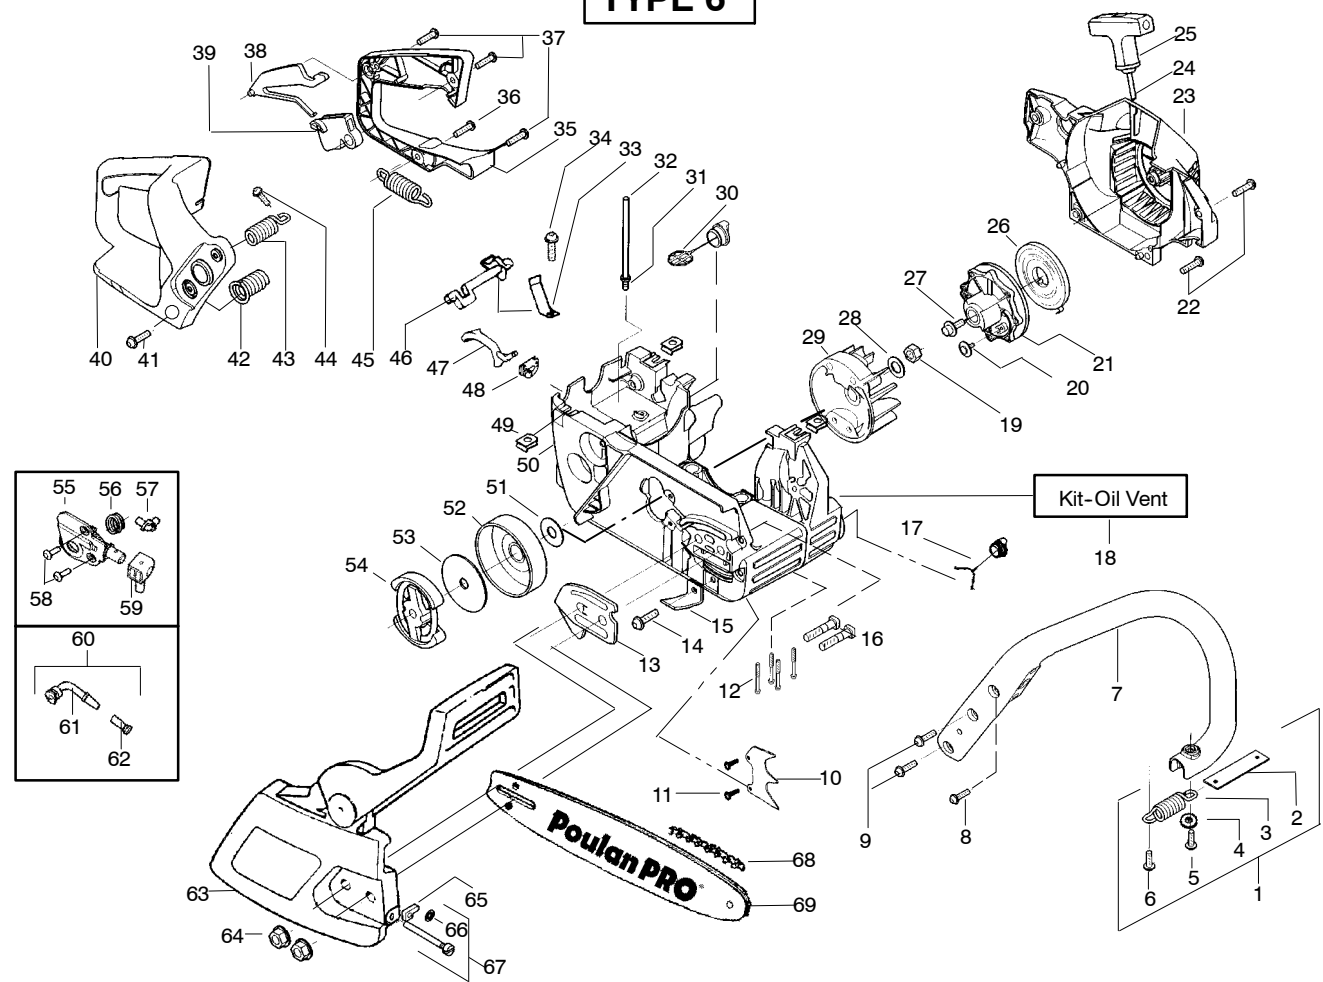

PARTS LIST NO. 530-088795		Poulan PRO PARTS LIST	CHAIN SAW MODEL(s) 260	
DATE 1/20/05	Replaces 530083735 - 8/24/04		NOTE: Illustration may differ from actual model due to design changes	PAGE NO. 3

TYPE 6

Ref.	Part No.	Description	Ref.	Part No.	Description	Ref.	Part No.	Description
1.	530059667	Assy.-Isolator	29.	530039187	Assy-Flywheel	56.	530037820	Gear-Worm Spring
2.	530047608	Limiter Strap	30.	530047192	Assy-Fuel Cap	57.	530049477	Elbow-Oil Pickup
3.	530059668	Spring-Isolator	31.	530023877	Fitting-fuel line	58.	530016064	Screw
4.	530015158	Washer	32.	530069216	Kit-Fuel line (large)	59.	530019206	Seal Block
5.	530016018	Screw	33.	530016149	Spring-Switch	60.	530047663	Assy-Oil Pick-up
6.	530015843	Screw	34.	530015775	Screw			(Incl. 61,62)
7.	530047583	Front Handle	35.	530047581	Cover-Rear Handle	61.	530038373	Pick-up Oiler
8.	530015940	Screw	36.	530015886	Screw	62.	530056533	Filter-Oil
9.	530015814	Screw	37.	530015906	Screw	63.	530054999	Assy.-Chain Brake
10.	530014381	Kit-Spike Assy (incl. #11)	38.	530036098	Throttle Lockout	64.	530015917	Nut-Bar Mounting
		(Russia Unit Only)	39.	530036097	Trigger-Throttle	65.	530015826	Pin-Bar Adjust
11.	530016439	Screw	40.	530047582	Handle - Rear	66.	530038593	Retainer
12.	530016132	Screw	41.	★★★★★	Screw	67.	530069611	Kit-Bar Adjusting (incl. # 65,66)
13.	530038238	Plate-Bar Mount.	42.	★★★★★	Assy Isolator-lower			
14.	530015814	Screw	43.	530071958-01	Kit-Isolator (Upper)	68.	---	Chain
15.	530029850	Chain Catcher	44.	530015875	Screw		952051211	16"
16.	530016133	Bolt-Bar	45.	530059668	Spring-Isolator		952051338	18"
17.	530057236	Assy-Oil Cap	46.	530057473	Lever-Switch	69.	★★★★★	BAR
18.	530071666	Kit-Oil Vent	47.	530057474	Lever-Choke		952044369	16" Standard
19.	530016134	Nut-Flywheel	48.	530049005	Grommet-Knob		952044689	18" Standard
20.	530016080	Screw	49.	530015922	Nut-"U"-Type		952044926	18" Quick Adjust
21.	530037817	Starter Pulley	50.	530058733	Assy-Chassis (incl. fuel lines and caps)		530044867	18" Quick Adj. pro lam
22.	530015892	Screw	51.	530015907	Washer-Thrust			
23.	530049335	Housing-Fan	52.	530047061	Assy.-Clutch Drum w/bearing			
24.	530069232	Kit - Rope	53.	530015611	Washer-Clutch			
25.	530056402	Handle-Starter	54.	530014949	Assy. Clutch			
26.	530027531	Spring-Recoil	55.	530071259	Kit - Oil Pump (incl. 56,57,59)			
27.	530015920	Screw						
28.	530015127	Washer-Flywheel						

✓ = NEW PART NUMBER FOR THIS IPL

★ = REFER TO THE SERVICE REFERENCE INDICATED FOR MORE INFORMATION. (LOCATED AT END OF IPL)