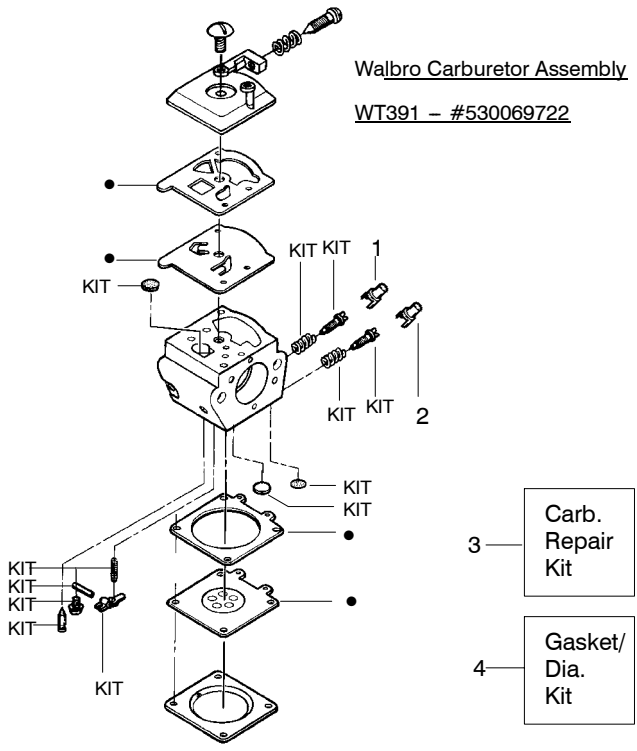

✓ = NEW PART NUMBER FOR THIS IPL

★ = REFER TO THE SERVICE REFERENCE INDICATED FOR MORE INFORMATION. (LOCATED AT END OF IPL)

PARTS LIST NO. 530-088795		CHAIN SAW MODEL(S) 260
DATE 1/20/05	Replaces 530083735 - 8/24/04	
Note: Illustration may differ from actual model due to design changes		PAGE NO. 5

↖ = NEW PART NUMBER FOR THIS IPL ★ = REFER TO THE SERVICE REFERENCE INDICATED FOR MORE INFORMATION. (LOCATED AT END OF IPL)

PARTS LIST NO. 530-088795		CHAIN SAW MODEL(S) 260
DATE 1/20/05	Replaces 530083735 - 8/24/04	PAGE NO. 7
Note: Illustration may differ from actual model due to design changes		