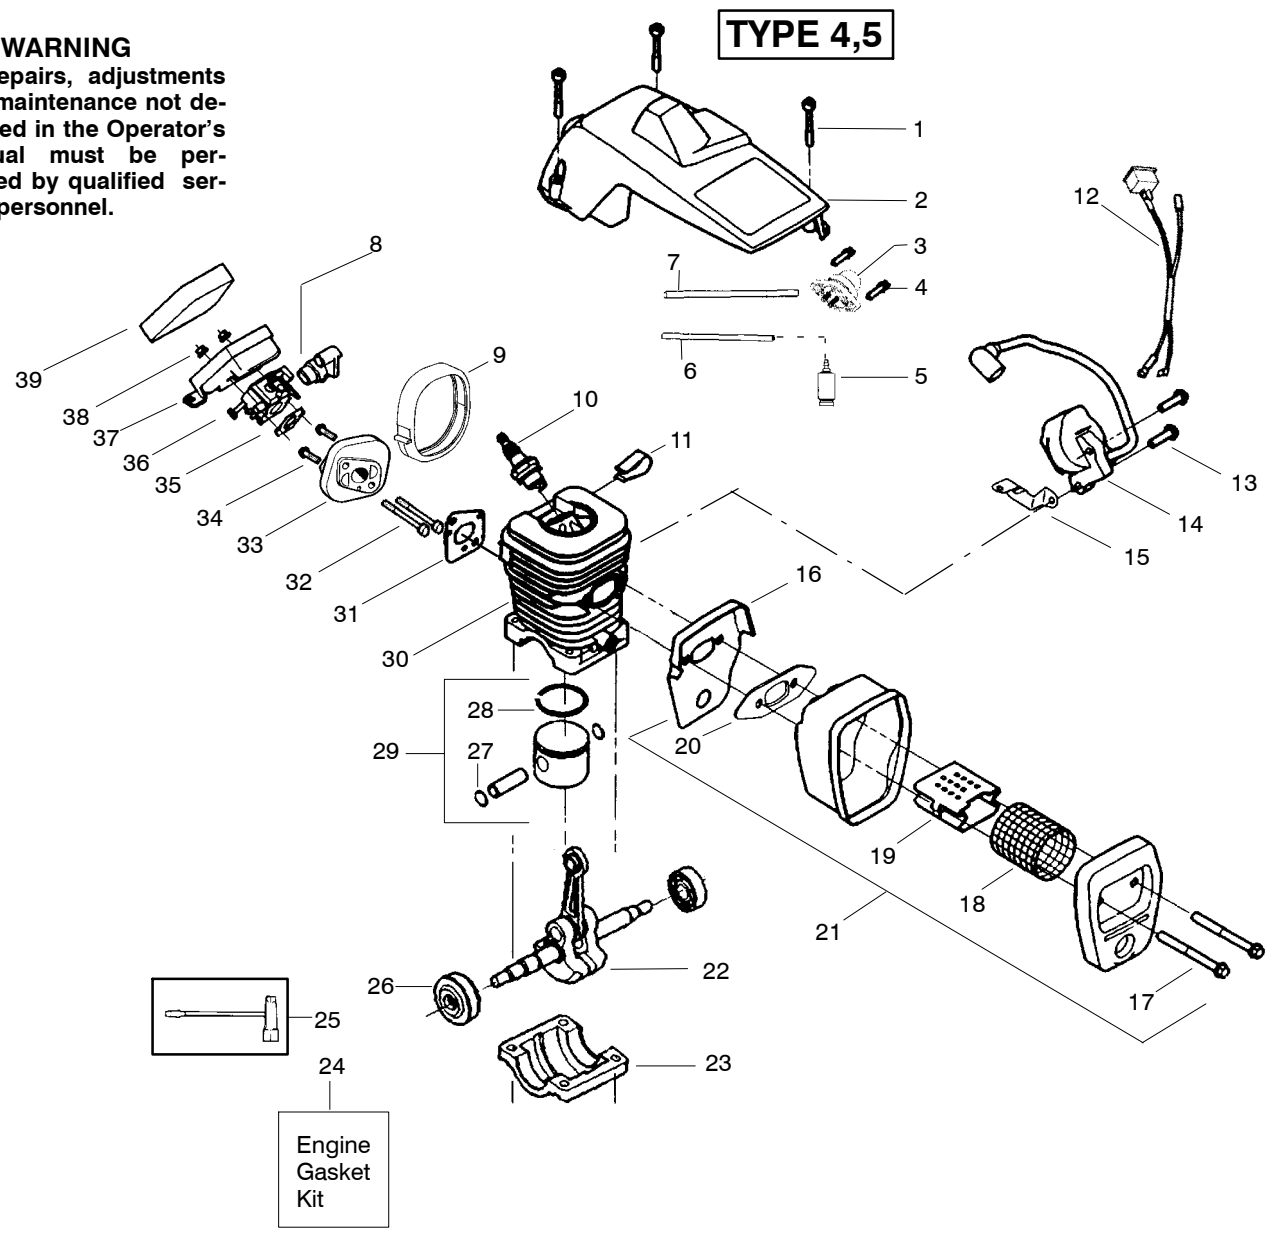

PARTS LIST NO. 530-088795		CHAIN SAW MODEL(S) 260
DATE 1/20/05	Replaces 530083735 - 8/24/04	
Note: Illustration may differ from actual model due to design changes		PAGE NO. 5

WARNING
All repairs, adjustments and maintenance not described in the Operator's Manual must be performed by qualified service personnel.

Ref.	Part No.	Description	Ref.	Part No.	Description	Ref.	Part No.	Description
1.	530016153	Screw	16.	530049870	Back Plate-Muffler	30.	530071411	Kit-Cylinder
2.	530055638	Shield-Cylinder	17.	530016132	Screw	31.	530069608	Gasket-Adapter(kit)
3.	530047213	Assy-Air Purge	18.	530036103	Screen-Spark	32.	530016187	Screw
4.	530015780	Screw	19.	530037813	Diffuser-Muffler	33.	530049700	Adapter-Muffler
5.	530095646	Assy-Fuel Pick-up	20.	530069608	Gasket-Muffler(kit)	34.	530016386	Screw
6.	530069247	Kit-Line Purge/Carb. (Small Dia)	21.	530047207	Assy-Muffler (Incl. 16-20)	35.	530069608	Carb. Gasket(kit)
7.	530069216	Kit-Line Purge/Tank (large line)	22.	530047062	Assy-Crankshaft	36.	530071621	Kit-Carburetor (WT-625)
8.	530035526	Grommet-Carb Adjust.	23.	530037935	Cap-Crankcase	37.	530047604	Housing-Air Filter
9.	530054144	Seal-Carb Adapter	24.	530069608	Kit-Engine Gasket (incl. 20,31,35)	38.	530016101	Nut
10.	952030150	Spark Plug (RCJ-7Y)	25.	530031135	Scrench	39.	530037793	Air Filter - Foam
11.	530016136	Clip-High Tension Lead	26.	530056363	Assy-Seal & Bearing	Not Shown		
12.	530049117	Assy-Wire Harness (includes switch)	27.	530015697	Retainer - Piston Pin	530163654	Manual	
13.	530015814	Screw	28.	530038729	Ring-Piston	530057757	Decal-Warning	
14.	530039198	Module-Ignition	29.	530069719	Kit-Piston - (incl. 27,28)			
15.	530047442	Strap-Ground						

↖ = NEW PART NUMBER FOR THIS IPL   ★ = REFER TO THE SERVICE REFERENCE INDICATED FOR MORE INFORMATION. (LOCATED AT END OF IPL)