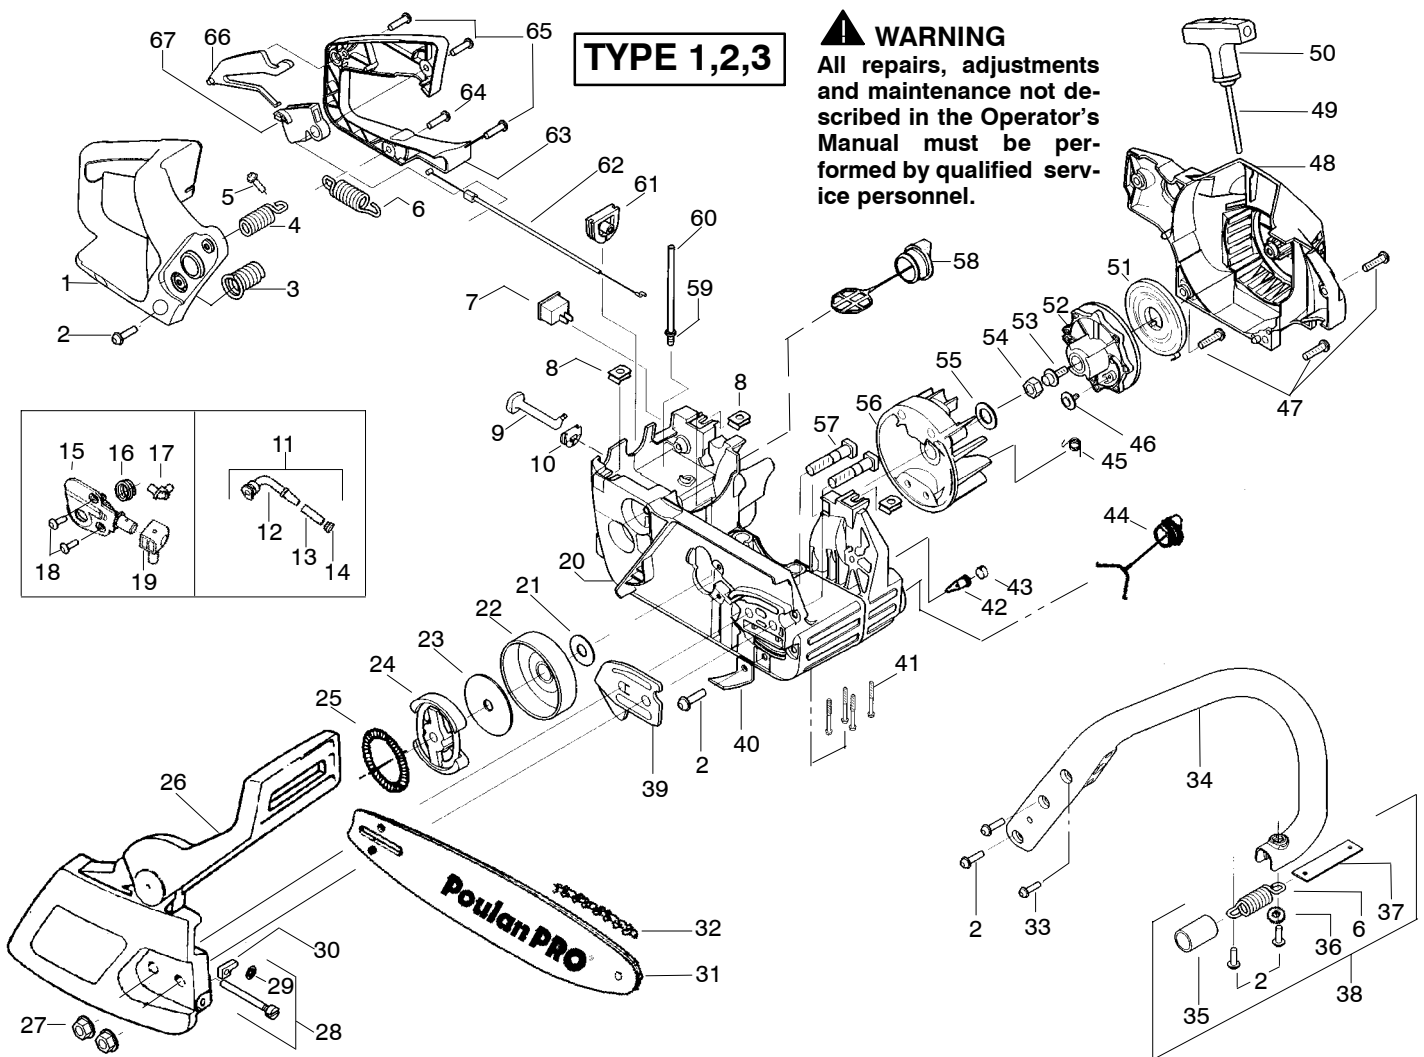

PARTS LIST NO. 530-088795		CHAIN SAW MODEL(S) 260
DATE 1/20/05	Replaces 530083735 - 8/24/04	PAGE NO. 1
Note: Illustration may differ from actual model due to design changes		

Ref.	Part No.	Description	Ref.	Part No.	Description	Ref.	Part No.	Description
1.	530047582	Rear Handle	25.	530094188	Spring-Clutch	45.	530023817	Spring-Starter Dog
2.	530015814	Screw	26.	★★★★★	Chain Brake Kit	46.	530016080	Screw
3.	530053274	Isolator Ass'y. (Lower)		530054999	Quick Adjust	47.	530015892	Screw
4.	530071385	Isolator Kit (Upper)		530054739	Standard	48.	530049335	Fan Housing
5.	530015875	Screw	27.	530015917	Nut-Bar Mounting	49.	530069232	Kit - Rope
6.	530042082	Spring-Isolator	28.	530069611	Kit-Bar Adjust	50.	530049797	Handle-Starter
7.	530069572	Switch Kit			(Incl. 29 & 30)	51.	530027531	Spring-Recoil
8.	530015922	Nut-"U" Type	29.	530038593	Retainer-Bar Adjust	52.	530037817	Pulley-Starter
9.	530047605	Choke Knob	30.	530015826	Pin-Bar Adjust	53.	530015920	Screw
10.	530049005	Grommet-Choke Knob	31.	★★★★★	BAR	54.	530016134	Nut-Flywheel
11.	530047663	Oil Pick-up Ass'y		952044369	16" Standard	55.	530015127	Washer-Flywheel
		(Incl. 12-14)		952044689	18" Standard	56.	★★★★★	Flywheel
12.	530038373	Pick-up Oiler		530044835	18" Quick Adjust		530039209	Walbro
13.	530037821	Oil Filter		530044867	18" Quick Adj. pro lam		530039186	Phelon
14.	530030189	Plug-Oil Filter	32.	---	Chain	57.	530016133	Bolt-Bar
15.	530071259	Oil Pump Kit		952051211	16"	58.	530047192	Assy.-Fuel Cap
		(Incls. 15,16,17,19)		952051338	18"	59.	530023877	Fitting-fuel line
16.	530037820	Gear-Worm Spring	33.	530016179	Screw	60.	530069216	Kit-Fuel line (large)
17.	530049477	Elbow-Oil Pickup	34.	530047583	Front Handle	61.	530047631	Grommet-Cable
18.	530016064	Screw	35.	530036142	Sleeve-AV Spring	62.	530047602	Cable-Throttle
19.	530019206	Seal Block	36.	530015123	Washer	63.	530047581	Cover-Rear Handle
20.	530047621	Chassis Ass'y.	37.	530047608	Limiter Strap	64.	530015886	Screw
		(Incl. Caps & fuel Lines)	38.	530047963	Assy.-Isolator	65.	530015906	Screw
21.	530015907	Washer-Thrust	39.	530038238	Plate-Bar Mounting	66.	530036098	Throttle Lockout
22.	530047061	Clutch Drum Ass'y.	40.	530029850	Chain Catcher	67.	530036097	Trigger-Throttle
		w/Bearing	41.	530016132	Screw			
23.	530015611	Washer-Clutch	42.	530026119	Check Valve			
24.	530014949	Assy. Clutch (incl.25)	43.	530038264	Plug-Bronze Vent			
			44.	530010846	Assy.-Oil Cap			

✓ = NEW PART NUMBER FOR THIS IPL   ★ = REFER TO THE SERVICE REFERENCE INDICATED FOR MORE INFORMATION. (LOCATED AT END OF IPL)

= THESE PARTS ARE ILLUSTRATED FOR CLARITY. ORDER COMPLETE ASSEMBLY.