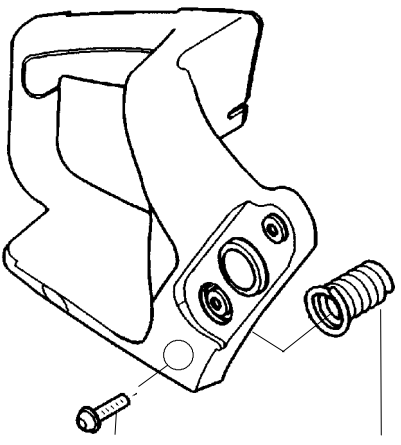

PARTS LIST NO. 530-088795		Poulan PRO PARTS LIST	CHAIN SAW MODEL(S) 260	
DATE 1/20/05	Replaces 530083735 - 8/24/04		Note: Illustration may differ from actual model due to design changes	PAGE NO. 9

***** **Service Reference** *****

Note: Due to product improvements, your unit may have been built with or without the spring and screw shown below. If your unit does not have this spring and screw, no action is required. If your unit does have the spring and screw, please order the part numbers listed below.

530015814
Screw

530053274
Assy-Isolator Spring

✓ = NEW PART NUMBER FOR THIS IPL

★ = REFER TO THE SERVICE REFERENCE INDICATED FOR MORE INFORMATION. (LOCATED AT END OF IPL)