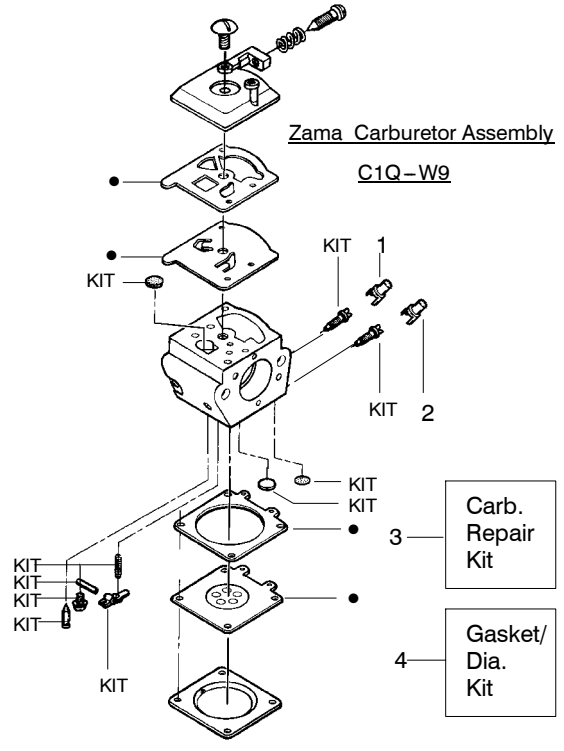

✓ = NEW PART NUMBER FOR THIS IPL

★ = REFER TO THE SERVICE REFERENCE INDICATED FOR MORE INFORMATION. (LOCATED AT END OF IPL)

PARTS LIST NO. 530-088795		CHAIN SAW MODEL(S) 260
DATE 1/20/05	Replaces 530083735 - 8/24/04	
Note: Illustration may differ from actual model due to design changes		PAGE NO. 5

↖ = NEW PART NUMBER FOR THIS IPL ★ = REFER TO THE SERVICE REFERENCE INDICATED FOR MORE INFORMATION. (LOCATED AT END OF IPL)

PARTS LIST NO. 530-088795		CHAIN SAW MODEL(S) 260
DATE 1/20/05	Replaces 530083735 - 8/24/04	PAGE NO. 7
Note: Illustration may differ from actual model due to design changes		