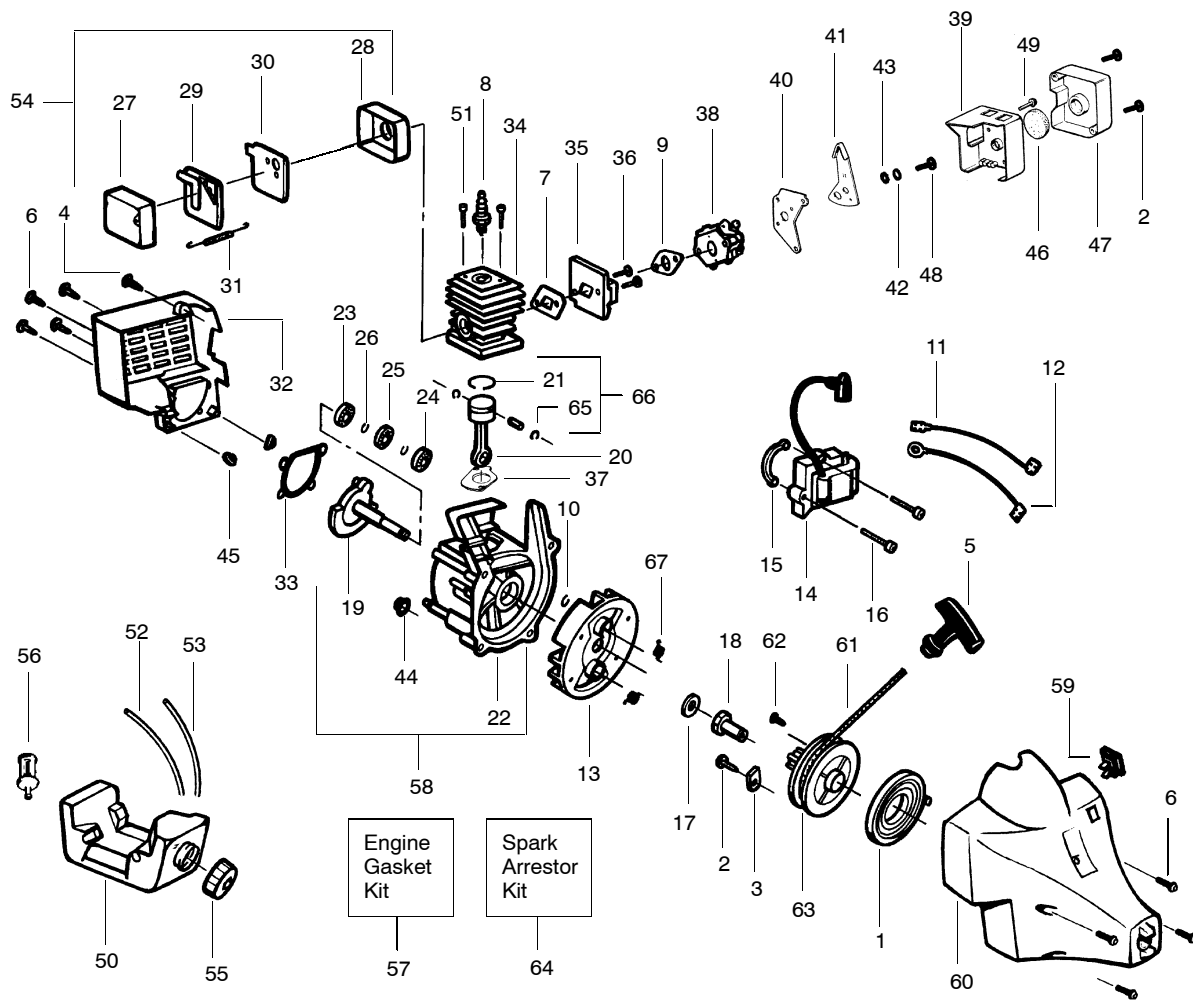

PARTS LIST NO. 530088690		POULAN® PARTS LIST	MODEL(s) TE450
DATE 11/30/99	NEW		PAGE NO. 2
Note: Illustration may differ from actual model due to design changes			

Ref.	Part No.	Description	Ref.	Part No.	Description	Ref.	Part No.	Description
1.	530042086	Starter Spring	27.	530036578	Muffler Body	51.	530015953	Screw-Cylinder
2.	530015957	Screw	28.	530036577	Muffler Cover	52.	530069216	Fuel Line (Large)
3.	530016226	Retainer-Can	29.	530053500	Muffler Baffle-Exit	53.	530069247	Fuel Line (Small)
4.	530015880	Screw	30.	530053499	Muffler Baffle-First	54.	530069989	Muffler Kit
5.	530027569	Starter Handle	31.	530016197	Muffler Spring	55.	530014347	Fuel Cap Ass'y.
6.	530015810	Screw	32.	530053320	Rear Shroud	56.	530095646	Fuel Pickup Ass'y.
7.	530019243	Gasket-Cylind./Carb.	33.	530019181	Gasket-C'case/Shrd	57.	530071253	Engine Gasket Kit (Incl. 7,9,33,37)
8.	952030201	Spark Plug (RCJ 8Y)	34.	530069757	Cylinder Kit	58.	530014729	C'case & C'shaft Assy. (Incl. 10,19,22-26)
9.	530019194	Gasket-Carb.	35.	530069758	Carb. Adaptor Kit	59.	530038114	On/Off Switch
10.	530015945	Retainer Ring-C'case	36.	530016014	Screw	60.	530054420	Fan Housing Ass'y
11.	530049390	Lead Wire Ass'y.	37.	530019223	Gasket-Cylinder	61.	530069232	Rope Kit
12.	530049389	Ground Wire Ass'y.	38.	530069754	Carburetor Ass'y Kit (Incl. Limiter Cap)	62.	530016080	Screw
13.	530069886	Flywheel Ass'y.	39.	530054450	Air Box	63.	530069400	Starter Pulley Kit (Incl. 62)
14.	530039163	Ignition Module	40.	530047914	Choke Plate Mounting	64.	530069380	Spark Arrestor Kit
15.	530036145	Spacer-Module	41.	530047916	Choke Lever	65.	530015162	Piston Pin Retainer
16.	530015954	Screw	42.	530015852	Spacer-Choke	66.	530069987	Piston Kit (Incl. 21, 65 & Pin)
17.	530015828	Washer-Flat	43.	530015254	Washer	67.	530023817	Starter Dog Spring
18.	530027953	Drive Coupling	44.	530036792	Isolator-C'Case			
19.	530014532	Crankshaft Ass'y.	45.	530036793	Isolator-Shroud			
20.	530069615	Connecting Rod Ass'y.	46.	530047932	Air Filter Foam			
21.	530053565	Piston Ring	47.	530049095	Air Filter Cover			
22.	530014861	Crankcase Ass'y. (Incl 23-26)	48.	530015849	Screw			
23.	530032125	Inner Bearing	49.	530015557	Screw			
24.	530032124	Outer Bearing	50.	530049299	Fuel Tank Ass'y (Incl. 52, 53, 55 & 56)			
25.	530019179	C'case Seal						
26.	530015941	Retain. Ring-C'shaft						