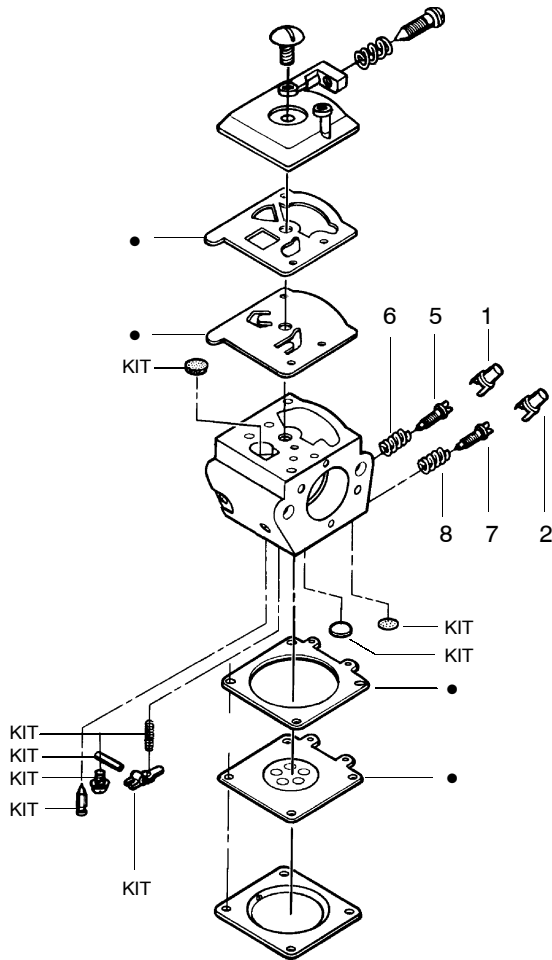

PARTS LIST NO. 530088664		POULAN® PARTS LIST	CHAIN SAW MODEL(s) 2350
DATE 12/06/99	NEW		PAGE NO. 3
Note: Illustration may differ from actual model due to design changes			

Carburetor Assembly – WT324 – #530069703

Carb.
Repair
Kit
3

Gasket/
Dia.
Kit
4

Ref.	Part No.	Description
1.	530038318	Limiter Cap–High
2.	530038317	Limiter Cap–Low
3.	530069826	Carburetor Repair Kit (KIT= Indicates Contents)
4.	530069844	Gasket Diaphragm Kit (● Indicates Contents)
5.	530035383	Needle–Low Speed
6.	530035293	Needle Spring–Low Speed
7.	530035384	Needle–High Speed
8.	530035295	Needle Spring–High Speed