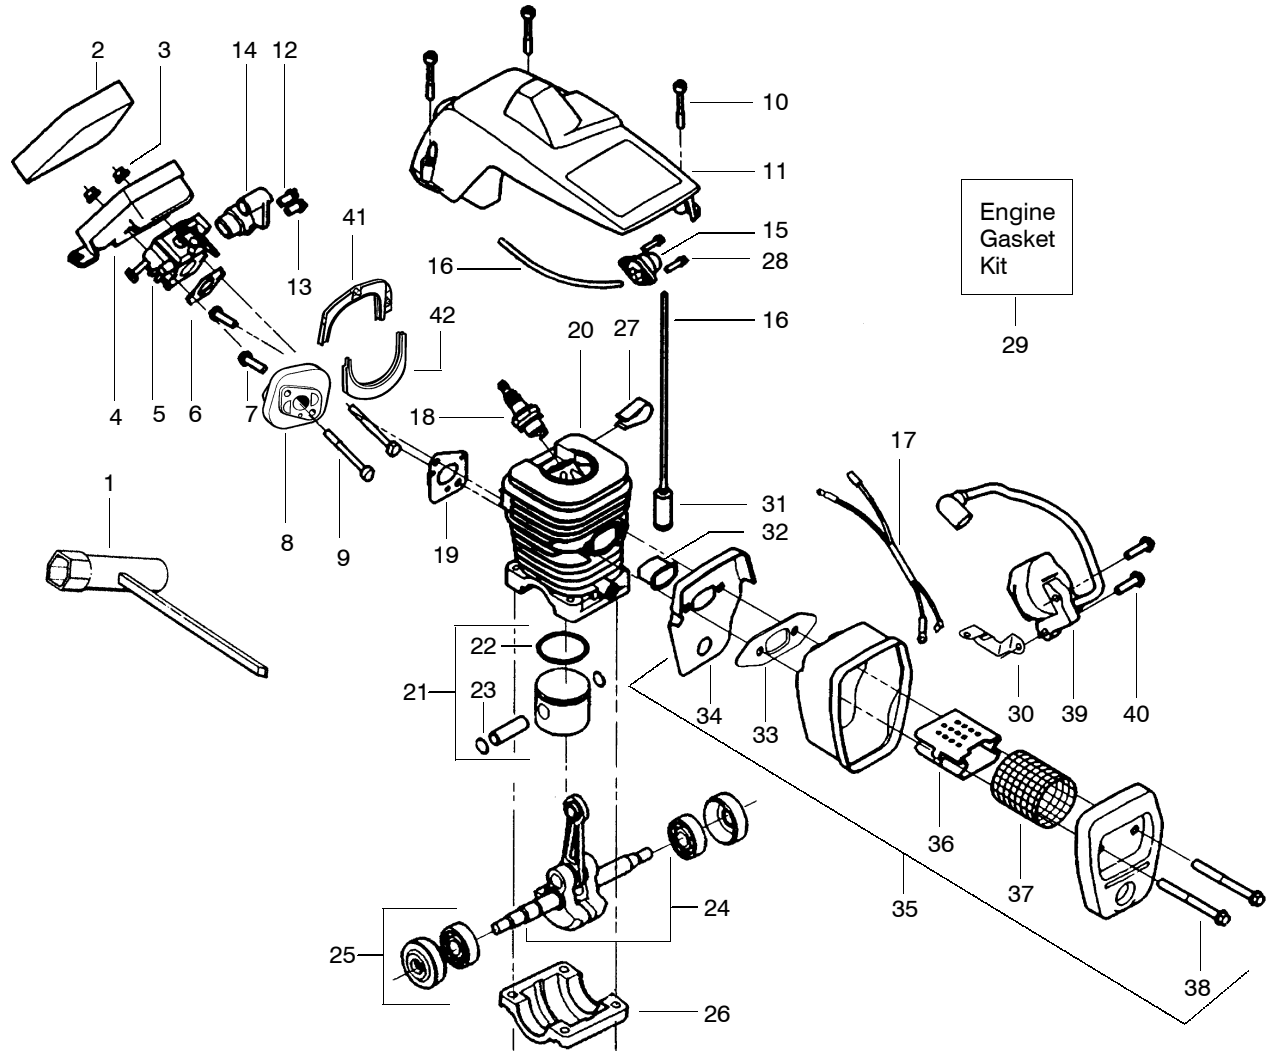

PARTS LIST NO. 530088664	POULAN® PARTS LIST	CHAIN SAW MODEL(S) 2350
DATE 12/06/99	NEW	PAGE NO. 2
Note: Illustration may differ from actual model due to design changes		

Ref.	Part No.	Description	Ref.	Part No.	Description	Ref.	Part No.	Description
1.	530031163	Bar Wrench	19.	530019249	Gasket—Carb Adaptor	35.	530047207	Muffler Ass'y. (Incl. 33—34 & 36—38)
2.	530037793	Foam—Air Filter	20.	530069607	Cylinder Kit	36.	530037813	Muffler Diffuser
3.	530016101	Nut	21.	530069605	Piston Kit (Incl. 22 & 23)	37.	530036103	Spark Screen
4.	530037804	Air Filter Housing	22.	530038729	Piston Ring	38.	530016132	Screw
5.	530069703	Carburetor Kit (Incl. 12 & 13)	23.	530015697	Retainer—Piston Pin	39.	530039198	Ignition Module
6.	530019239	Carb. Gasket	24.	530047062	Crankshaft Ass'y.	40.	530015814	Screw
7.	530015810	Screw	25.	530047827	Seal & Bearing Ass'y.	41.	530049715	Seal—Carb Adaptor — (Upper)
8.	530049700	Carb. Adaptor	26.	530037935	Cap—Crankcase	42.	530049714	Seal—Carb Adaptor — (Lower)
9.	530016187	Screw	27.	530016136	Clip—High Tension Lead			
10.	530016102	Screw	28.	530015780	Screw			
11.	530053184	Cylinder Shield	29.	530069608	Engine Gasket Kit (Incl. 6, 19 & 33)			
12.	530038318	Limitter Cap—High						
13.	530038317	Limitter Cap—Low	30.	530047442	Ground Strap			
14.	530049244	Grommet—Carb Adjust	31.	530095646	Fuel Pick—up Ass'y.	Not Shown		
15.	530047213	Air Purge Ass'y.	32.	530037652	Heat Insulator			
16.	530069247	Fuel Line Kit (Small)	33.	530019221	Muffler Gasket			
17.	530052296	Wire Harness Ass'y.	34.	530049870	Muffler Backplate			
18.	952030150	Spark Plug (CJ—7Y)					530031112	Clutch Ass'y. Tool
							530031097	Air Gap Gauge
							530031160	Insert Tool—Limitter Cap

✓ = NEW PART NUMBER FOR THIS IPL

* = REFER TO THE SERVICE REFERENCE INDICATED FOR MORE INFORMATION. (LOCATED AT END OF IPL)