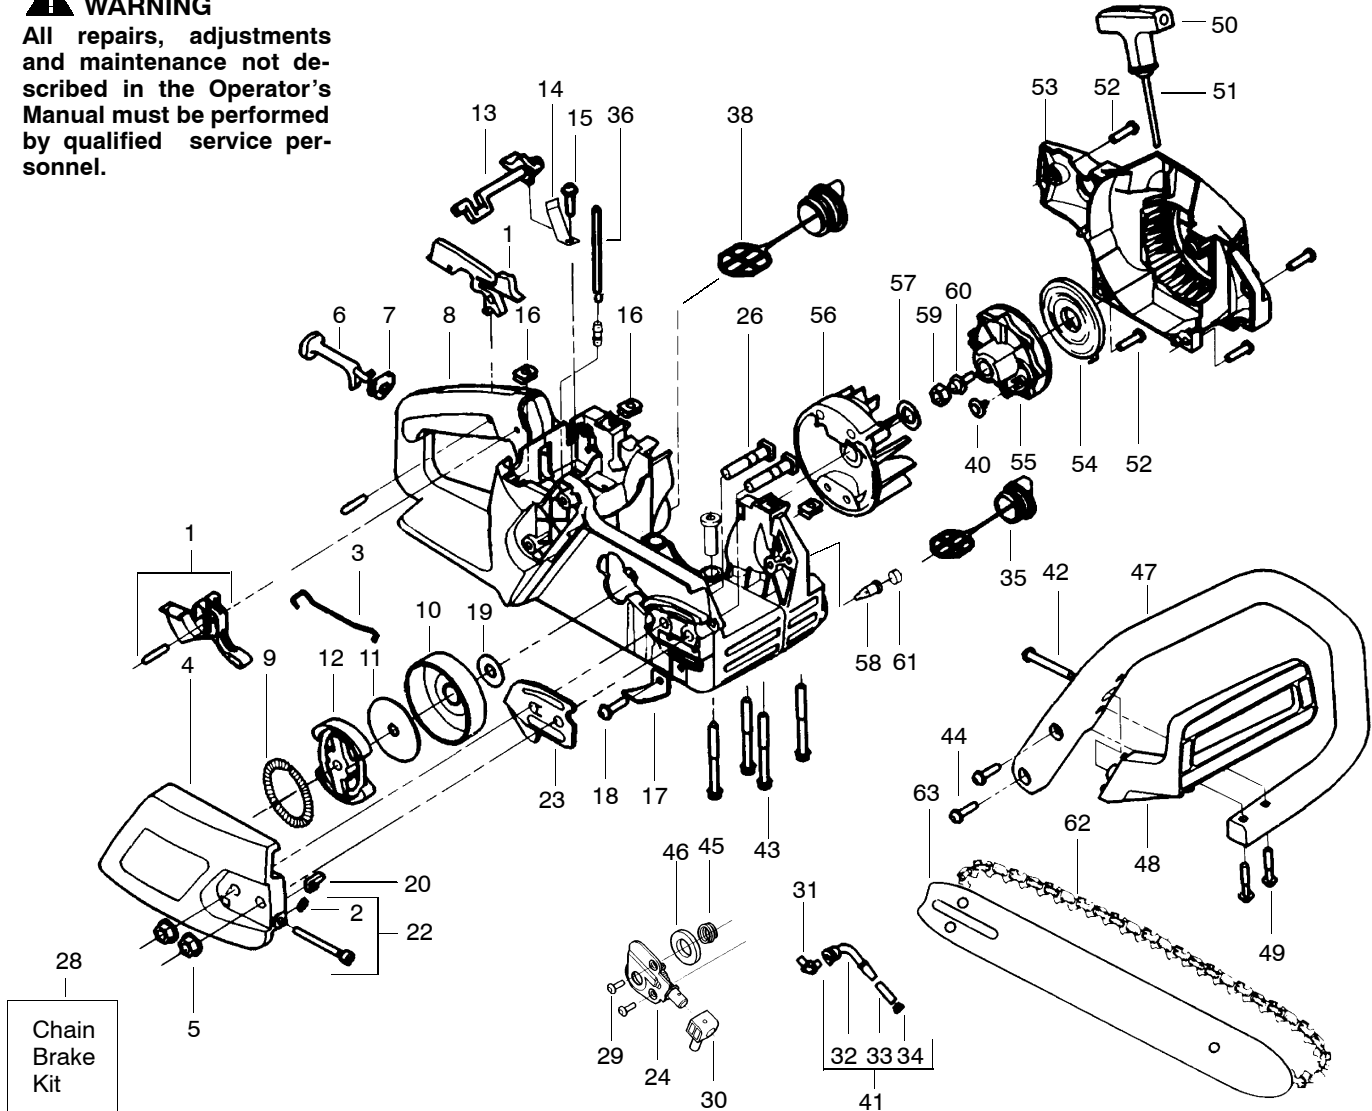

Ref.	Part No.	Description	Ref.	Part No.	Description	Ref.	Part No.	Description
1.	530069724	Trigger & Lockout Kit (Includes Pin)	23.	530038238	Bar Mounting Plate	48.	530038224	Handguard
2.	530038593	Retainer-Bar Adjust Wire - Throttle	24.	530071259	Oil Pump Kit - (Incl. Oil Pump Body, Gear Assy, Pin, 31 & 45)	49.	530015940	Screw
3.	530037809	Wire - Throttle	26.	530016133	Bolt	50.	530037485	Starter Handle
4.	530053713	Clutch Cover	28.	952069662	Chain Brake Kit	51.	530069232	Rope Kit
5.	530015917	Nut - Bar Mounting	29.	530016064	Screw	52.	530015892	Screw
6.	530047989	Choke Lever	30.	530019206	Seal Block	53.	530049334	Fan Housing
7.	530038406	Grommet-Choke Knob	31.	530049477	Elbow-Oil Pickup	54.	530027531	Starter Spring
8.	530069822	Chassis Ass'y. Kit	32.	530038373	Pick-Up Oiler	55.	530037817	Starter Pulley
9.	530094188	Clutch Spring	33.	530037821	Oil Filter	56.	530039209	Flywheel Ass'y.
10.	530047061	Clutch Drum Ass'y - w/Brg.	34.	530030189	Plug- Oil Filter	57.	530015127	Washer-Flywheel
11.	530015611	Washer - Clutch	35.	530010846	Oil Cap Ass'y.	58.	530026119	Check Valve
12.	530014949	Clutch Ass'y.	36.	530069216	Fuel Line Kit (Large)	59.	530016134	Nut-Flywheel
13.	530038227	Switch Lever	38.	530047164	Fuel Cap Ass'y.	60.	530015920	Screw
14.	530016149	Switch Spring	40.	530016080	Screw	61.	530038264	Plug - Bronze Vent
15.	530015775	Screw	41.	530047663	Oil-Pickup Ass'y. (Incl. 32, 33 & 34)	62.	952051338	Chain-18"
16.	530015922	Nut-Speed	42.	530016020	Screw	63.	952044418	Bar-18"
17.	530029850	Chain Catcher	43.	530016132	Screw	Not Shown		
18.	530015814	Screw	44.	530015814	Screw	530087857	Operator Manual	
19.	530015907	Washer - Thrust	45.	530037820	Gear Worm Spring	530038257	Decal Instruction	
20.	530015826	Pin -Bar Adjusting	46.	530019231	Dust Seal	530038486	Decal Stop	
22.	530069611	Bar Adjusting Screw Kit (Incl. 2)	47.	530037799	Front Handle			