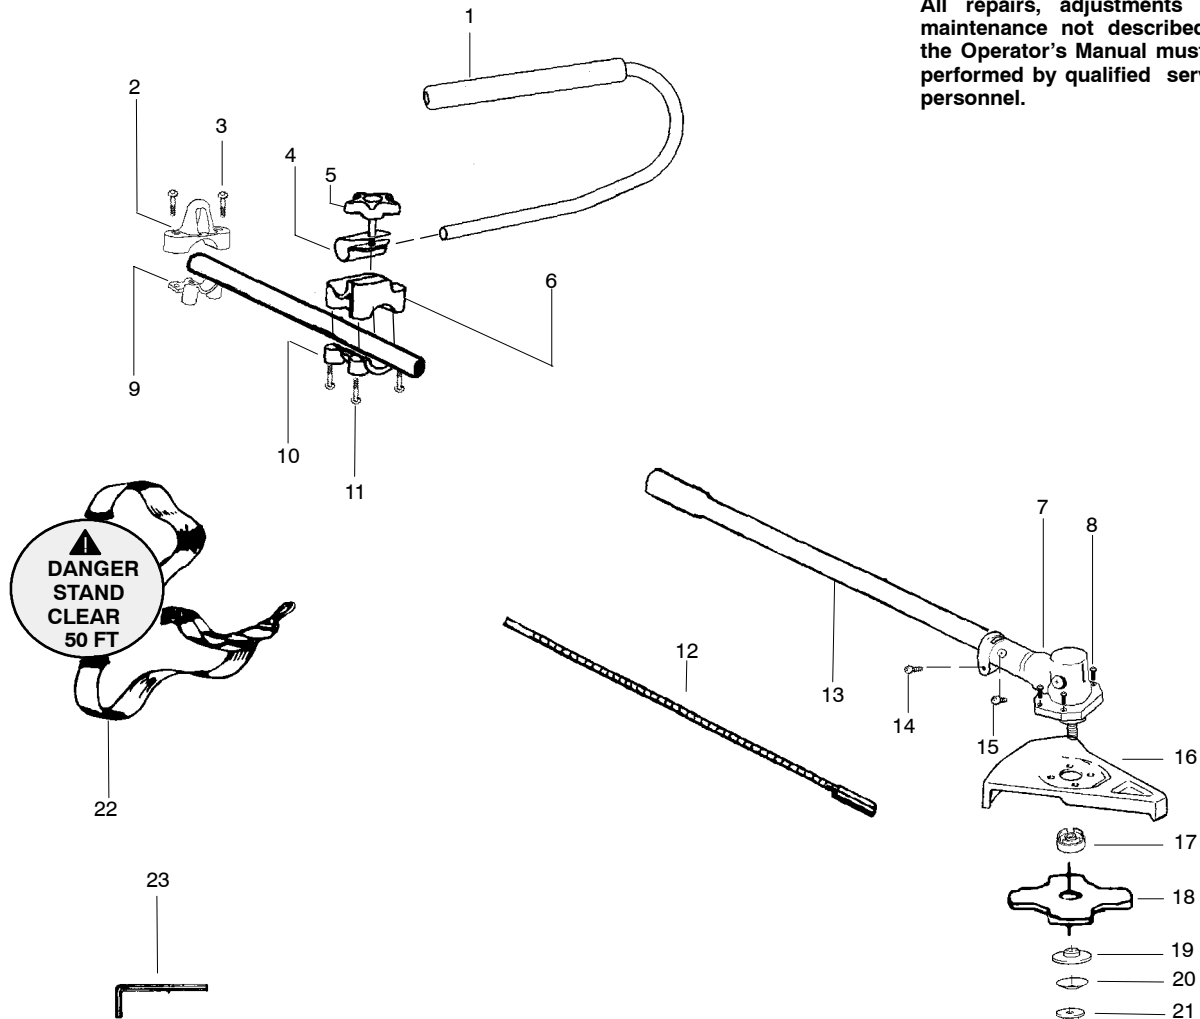

PARTS LIST NO. <b>530-088092</b>		<b>Poulan PRO</b> PARTS LIST	MODEL(S) "PP4000C"
DATE <b>3/18/04</b>	Replaces 530088092-5/20/03		NOTE: Illustration may differ from actual model due to design changes

**TYPE 1**

**WARNING**

All repairs, adjustments and maintenance not described in the Operator's Manual must be performed by qualified service personnel.

Ref.	Part No.	Description	Ref.	Part No.	Description
1.	530071394	Kit-Handlebar (incl. grip, cap, decal)	18.	952701611	Accy.-Weed Blade (8")
2.	530055392	Clamp-Harness Upper	19.	530095816	Washer-Blade Retaining
3.	530015770	Screw	20.	530016240	Washer-Belleville
4.	530095970	Clamp-Handlebar	21.	530015793	Nut-Flange
5.	530016336	Knob	22.	530094408	Assy-Shoulder Strap
6.	530095971	Base-Clamp	23.	530031159	Wrench-Hex (5/32")
7.	530071585	Assy-Gearbox			
8.	530016312	Screw			
9.	530055395	Clamp-Harness Lower			
10.	530071684	Kit-Clamp-Tube (incl. #11)	Not Shown		
11.	530015770	Screw			
12.	530096183	Flexshaft-Split boom		530163878	Manual
13.	530096021	Assy.-Driveshaft		530095894	Hanger-Attachment
14.	530016014	Screw		530056129	Decal-Shaft Warning
15.	530016224	Screw-Alignment		530056335	Decal-Blade Direction
16.	530071383	Kit-Blade Shield			
17.	530095815	Dust cup - Blade			

✓ = NEW PART NUMBER FOR THIS IPL

★ = REFER TO THE SERVICE REFERENCE INDICATED FOR MORE INFORMATION. (LOCATED AT END OF IPL)

PARTS LIST NO. <b>530-088092</b>		<b>Poulan PRO</b> PARTS LIST	MODEL(s) "PP4000C"
DATE <b>3/18/04</b>	Replaces 530088092-5/20/03		PAGE NO. <b>2</b>
<b>Note:</b> Illustration may differ from actual model due to design changes			