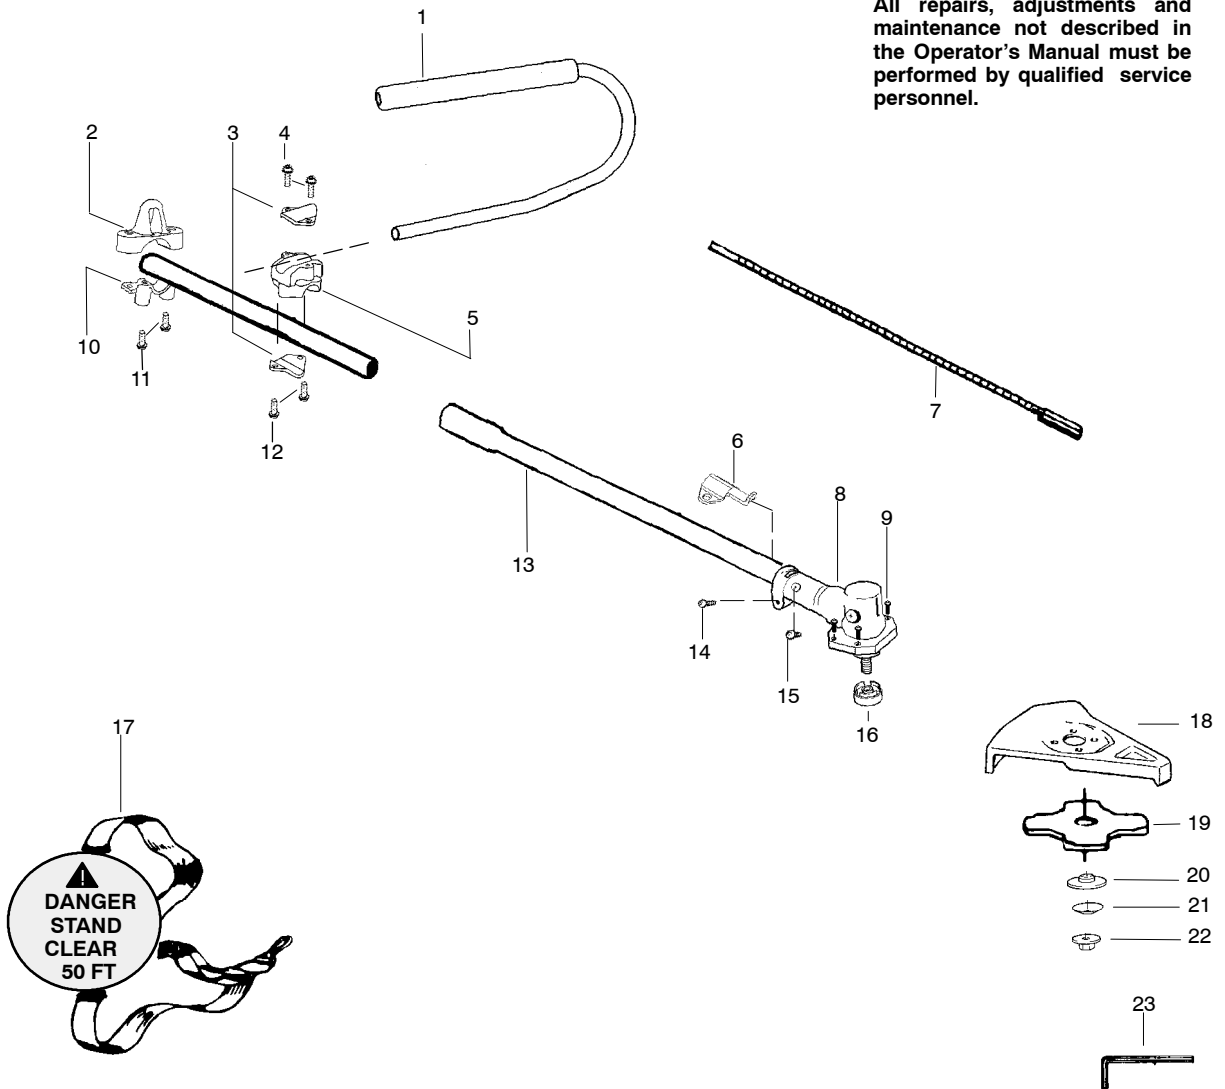

✓ = NEW PART NUMBER FOR THIS IPL

★ = REFER TO THE SERVICE REFERENCE INDICATED FOR MORE INFORMATION. (LOCATED AT END OF IPL)

PARTS LIST NO. <b>530-088092</b>		<b>Poulan PRO</b> PARTS LIST	MODEL(s) "PP4000C"
DATE <b>3/18/04</b>	Replaces 530088092-5/20/03		PAGE NO. <b>2</b>
<b>Note:</b> Illustration may differ from actual model due to design changes			

# TYPE 2

**WARNING**

All repairs, adjustments and maintenance not described in the Operator's Manual must be performed by qualified service personnel.

Ref.	Part No.	Description	Ref.	Part No.	Description
1.	530071394	Kit-Handlebar (incl. grip,cap,decal)	18.	530071383	Kit-Blade Shield
2.	530055392	Clamp-Harness Upper	19.	952711584	Accy.-Weed Blade (8")
3.	530058563	Clamp-Bracket	20.	530095816	Washer-Blade Retaining
4.	530015886	Screw	21.	530016240	Washer-Belleville
5.	---	Clamp-Handlebar	22.	530015793	Nut-Flange
	530058766	(7/8")	23.	530031159	Wrench-Hex (5/32")
	530058765	(1")			Not Shown
6.	530095812	Bracket-Shield	530164830		Manual
7.	530096183	Flexshaft-Split boom	530095894		Hanger-Attachment
8.	530071585	Assy-Gearbox	530059680		Decal-Shaft Warning
9.	530016312	Screw	530056335		Decal-Blade Direction
10.	530055395	Clamp-Harness Lower			
11.	530016406	Screw			
12.	530015886	Screw			
13.	530071860	Assy.-Driveshaft			
14.	530016014	Screw			
15.	530016224	Screw-Alignment			
16.	530095815	Dust cup - Blade			
17.	530094408	Assy-Shoulder Strap			