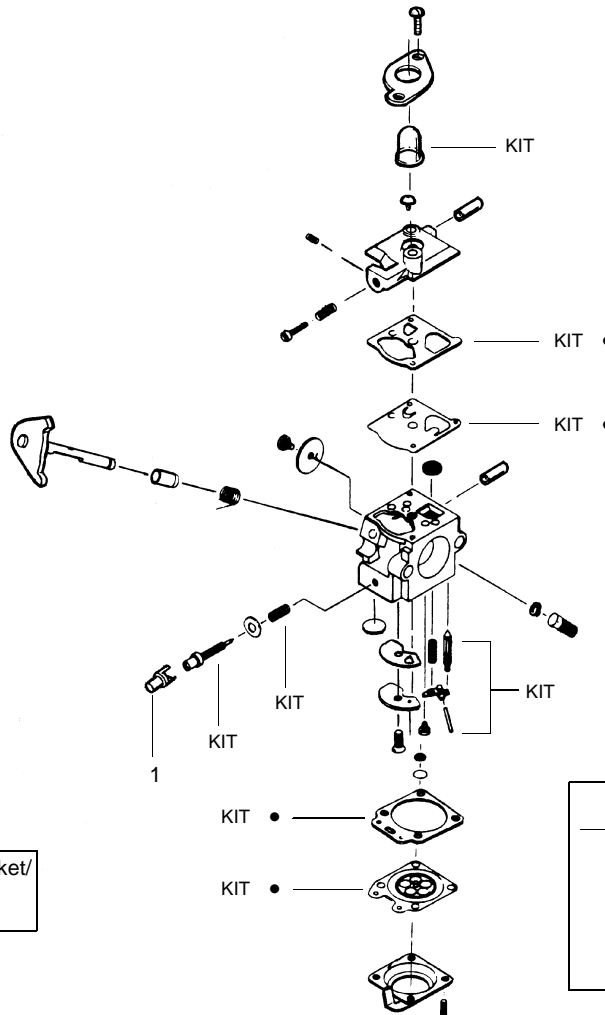

✓ = NEW PART NUMBER FOR THIS IPL * = REFER TO THE SERVICE REFERENCE INDICATED FOR MORE INFORMATION. (LOCATED AT END OF IPL)

PARTS LIST NO. 530088048		Poulan ® PARTS LIST	MODEL(s) TE450CXL
DATE 11/06/02	Replaces 88048 - 09/03/02		Note: Illustration may differ from actual model due to design changes

Carburetor Assembly #530069754 (WA-226)

TYPE 1,2,3,4

Carb.
Repair
Kit

2

Gasket/
Dia.
Kit

3

Ref.	Part No.	Description
1.	530038403	Limiter Cap
2.	530069842	Carburetor Repair Kit (KIT = Indicates Contents)
3.	530069844	Gasket Diaphragm Kit (• = Indicates Contents)