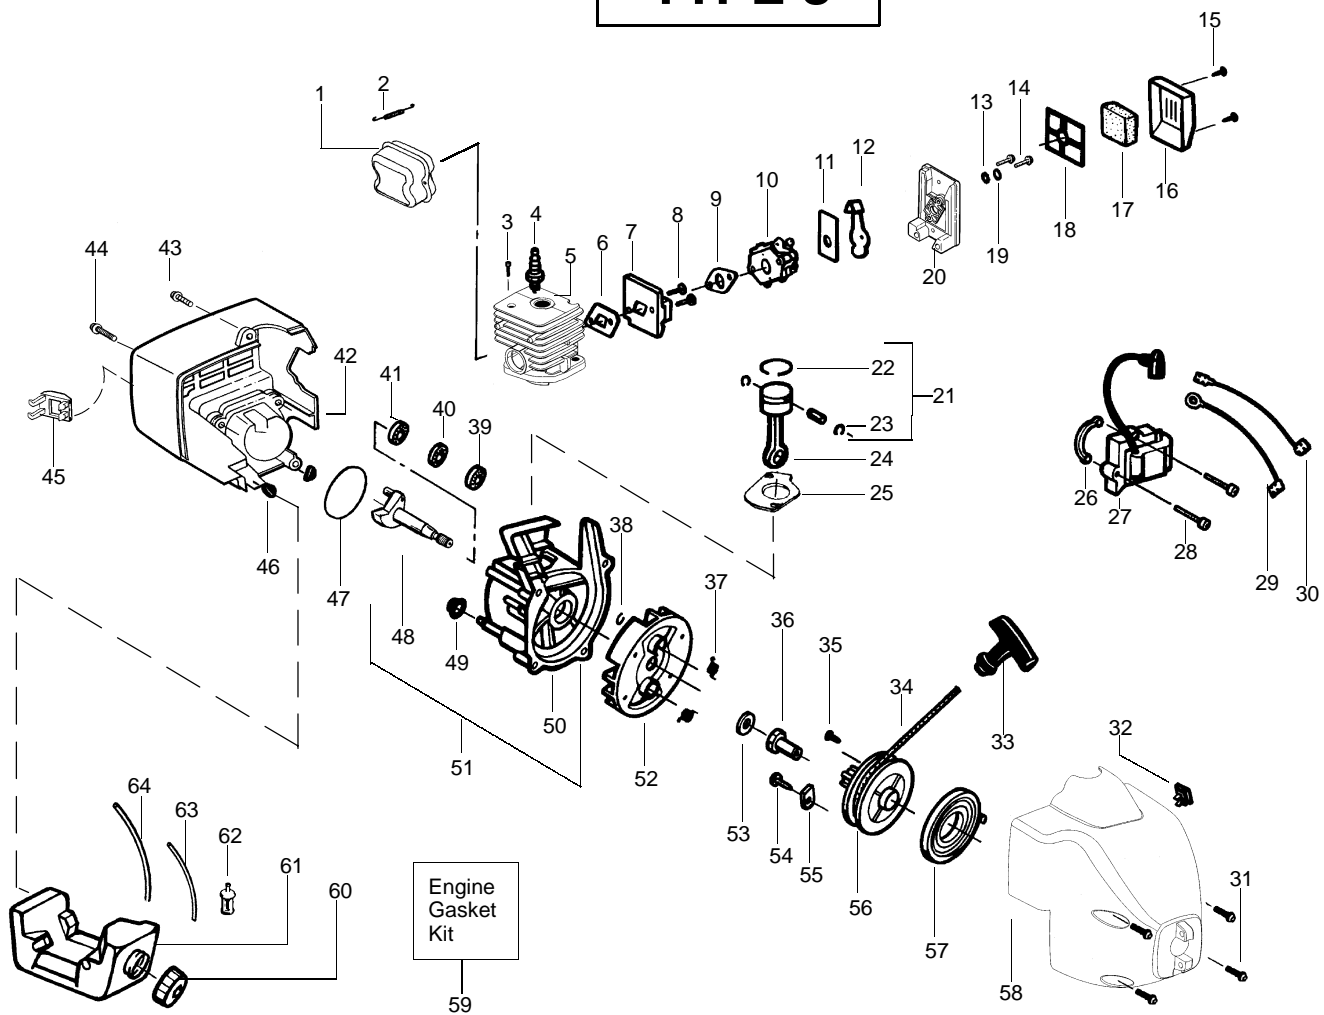

PARTS LIST NO. 530088048		Poulan® PARTS LIST	MODEL(s) TE450CXL	
DATE 11/06/02	Replaces 88048 - 09/03/02		Note: Illustration may differ from actual model due to design changes	PAGE NO. 4

TYPE 3

Ref.	Part No.	Description	Ref.	Part No.	Description	Ref.	Part No.	Description
1.	530071396	Kit - Muffler (incl. 2 & spark arrestor screen)	22.	530055120	Piston Ring	46.	530036793	Isolator-Shroud
2.	530042088	Muffler Spring	23.	530015162	Retainer-Piston Pin	47.	530071363	O-Ring-C'case(kit)
3.	530015953	Screw-Cylinder	24.	530069945	Assy-Connecting Rod	48.	530012413	Assy-Crankshaft
4.	952030249	Spark Plug (RCJ 6Y)	25.	530071363	Gasket-Cylinder(kit)	49.	530036792	Isolator-Crankcase
5.	530071359	Kit - Cylinder	26.	530036145	Spacer-Module	50.	530012491	Assy-Crankcase (Incl. 39-41)
6.	530071363	Gasket-Cyl/Carb.(kit)	27.	530039211	Ignition Module	51.	530071337	Assy-C'case & C'shaft (Incl. 38,48,50)
7.	530056404	Adaptor-carb.	28.	530015954	Screw	52.	530069886	Assy-Flywheel
8.	530016014	Screw	29.	530054448	Assy-Ground Wire	53.	530015828	Washer-Flat
9.	530071363	Gasket-Carb.(kit)	30.	530054449	Assy-Leadwire	54.	530015775	Screw
10.	530069754	Kit-Carb. (WA226) (Incl. Limiter Cap)	31.	530015810	Screw	55.	530053985	Retainer-Can
11.	530038747	Plate-Choke Mounting	32.	530069572	Kit-Switch	56.	530071324	Kit-Starter Pulley (Incl. 35)
12.	530035499	Lever-Choke	33.	530027569	Handle-Starter	57.	530042086	Spring-Starter
13.	530015254	Washer	34.	530071325	Kit - Rope	58.	530071414	Assy-Fan Housing
14.	530016353	Screw	35.	530016326	Screw	59.	530071363	Kit-Engine Gasket (Incl. 6,9,25,47)
15.	530015957	Screw	36.	530027953	Coupling-Drive	60.	530014347	Assy-Fuel Tank
16.	530036568	Cover-Air Box	37.	530023817	Spring-Starter Dog	61.	530049299	Assy-Fuel Cap (Incl. cap,filter,lines)
17.	530036575	Foam-Air Filter	38.	530015941	Retain. Ring-C'shaft	62.	530095646	Assy-Fuel Pickup
18.	530036569	Plate-Air Filter Support	39.	530055728	Bearing-Outer	63.	530069247	Kit-Fuel Line
19.	530015852	Spacer-Choke	40.	530071615	Seal-C'case	64.	530069216	Kit-Fuel Line
20.	530052431	Box-Air	41.	530032125	Bearing-Inner			
21.	530071357	Kit - Piston (Incl. 22, 23)	42.	530056944	Shroud			
			43.	530015886	Screw			
			44.	530015810	Screw			
			45.	530054536	Guard-Muffler			

✓ = NEW PART NUMBER FOR THIS IPL   * = REFER TO THE SERVICE REFERENCE INDICATED FOR MORE INFORMATION. (LOCATED AT END OF IPL)