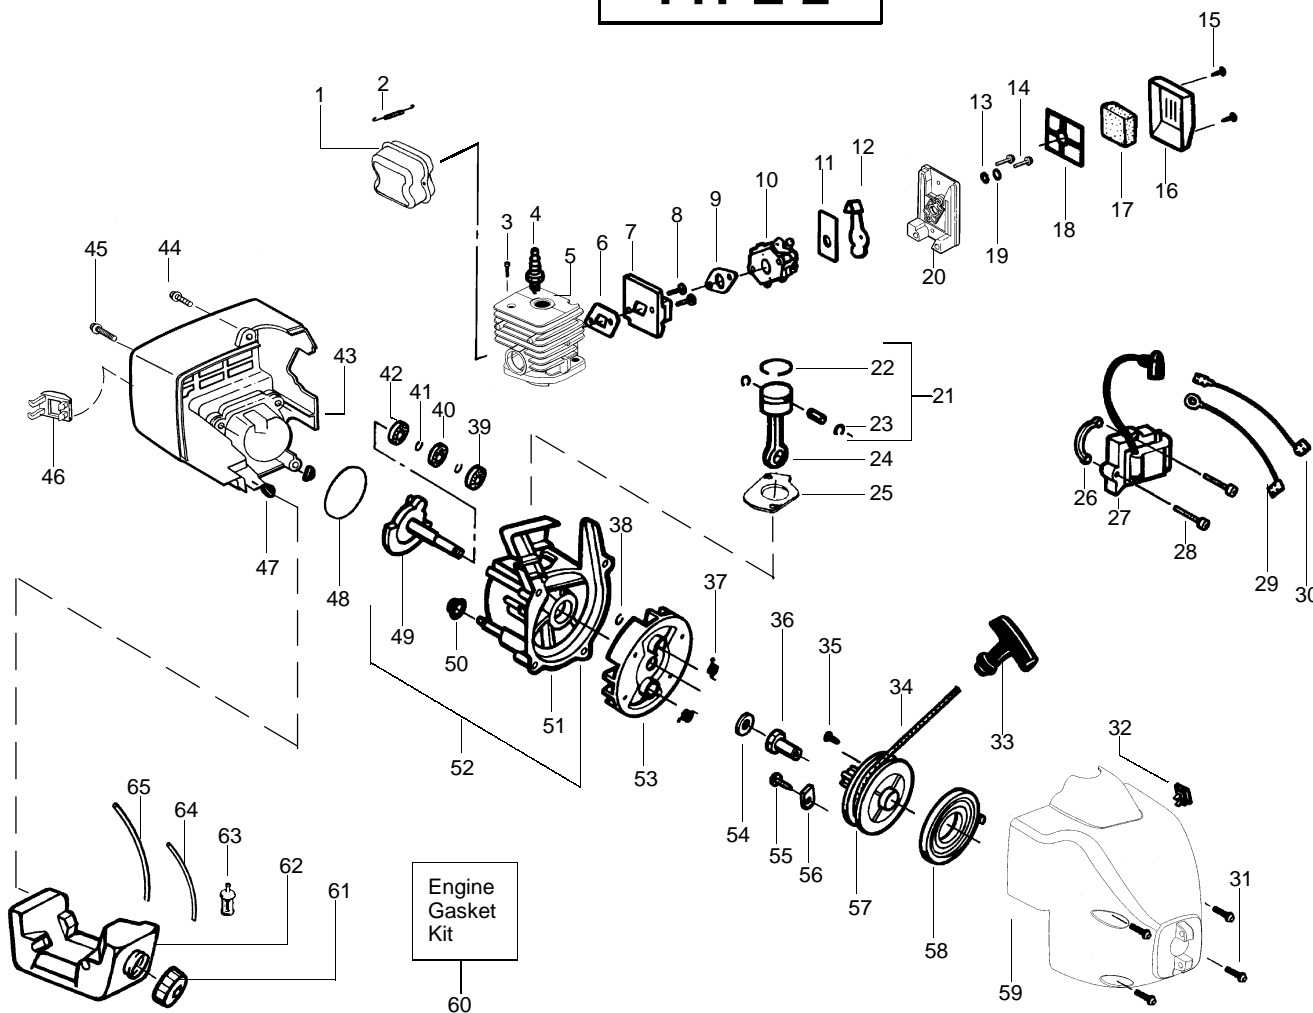

PARTS LIST NO. 530088048		Poulan® PARTS LIST	MODEL(s) TE450CXL	
DATE 11/06/02	Replaces 88048 - 09/03/02		Note: Illustration may differ from actual model due to design changes	PAGE NO. 3

TYPE 2

Ref.	Part No.	Description	Ref.	Part No.	Description	Ref.	Part No.	Description
1.	530071396	Kit - Muffler (incl. 2 & spark arrestor screen)	22.	530055120	Piston Ring	47.	530036793	Isolator-Shroud
2.	530042088	Muffler Spring	23.	530015162	Retainer-Piston Pin	48.	530071363	O-Ring-C'case(kit)
3.	530015953	Screw-Cylinder	24.	530069945	Assy-Connecting Rod	49.	530012413	Assy-Crankshaft
4.	952030249	Spark Plug (RCJ 6Y)	25.	530071363	Gasket-Cylinder(kit)	50.	530036792	Isolator-Crankcase
5.	530071359	Kit - Cylinder	26.	530036145	Spacer-Module	51.	530012414	Assy-Crankcase (Incl. 39-42)
6.	530071363	Gasket-Cyl/Carb.(kit)	27.	530039211	Ignition Module	52.	530071337	Assy-C'case & C'shaft (Incl. 38,49,51)
7.	530055535	Adaptor-carb.	28.	530015954	Screw	53.	530069886	Assy-Flywheel
8.	530016014	Screw	29.	530054448	Assy-Ground Wire	54.	530015828	Washer-Flat
9.	530071363	Gasket-Carb.(kit)	30.	530054449	Assy-Leadwire	55.	530015775	Screw
10.	530069754	Kit-Carb. (WA226) (Incl. Limiter Cap)	31.	530015810	Screw	56.	530053985	Retainer-Can
11.	530038747	Plate-Choke Mounting	32.	530069572	Kit-Switch	57.	530071324	Kit-Starter Pulley (Incl. 35)
12.	530035499	Lever-Choke	33.	530027569	Handle-Starter	58.	530042086	Spring-Starter
13.	530015254	Washer	34.	530071325	Kit - Rope	59.	530071414	Assy-Fan Housing
14.	530016353	Screw	35.	530016326	Screw	60.	530071363	Kit-Engine Gasket (Incl. 6,9,25,48)
15.	530015957	Screw	36.	530027953	Coupling-Drive	61.	530014347	Assy-Fuel Cap
16.	530036568	Cover-Air Box	37.	530023817	Spring-Starter Dog	62.	530049299	Assy-Fuel Tank (Incl. cap,filter,lines)
17.	530036575	Foam-Air Filter	38.	530015941	Retain. Ring-C'shaft	63.	530095646	Assy-Fuel Pickup
18.	530036569	Plate-Air Filter Support	39.	530032124	Bearing-Outer	64.	530069247	Kit-Fuel Line
19.	530015852	Spacer-Choke	40.	530019179	Seal-C'case	65.	530069216	Kit-Fuel Line
20.	530052431	Box-Air	41.	530015945	Retainer Ring-C'case			
21.	530071357	Kit - Piston (Incl. 22, 23)	42.	530032125	Bearing-Inner			
			43.	530053320	Shroud			
			44.	530015934	Screw			
			45.	530015810	Screw			
			46.	530054536	Guard-Muffler			

✓ = NEW PART NUMBER FOR THIS IPL   * = REFER TO THE SERVICE REFERENCE INDICATED FOR MORE INFORMATION. (LOCATED AT END OF IPL)