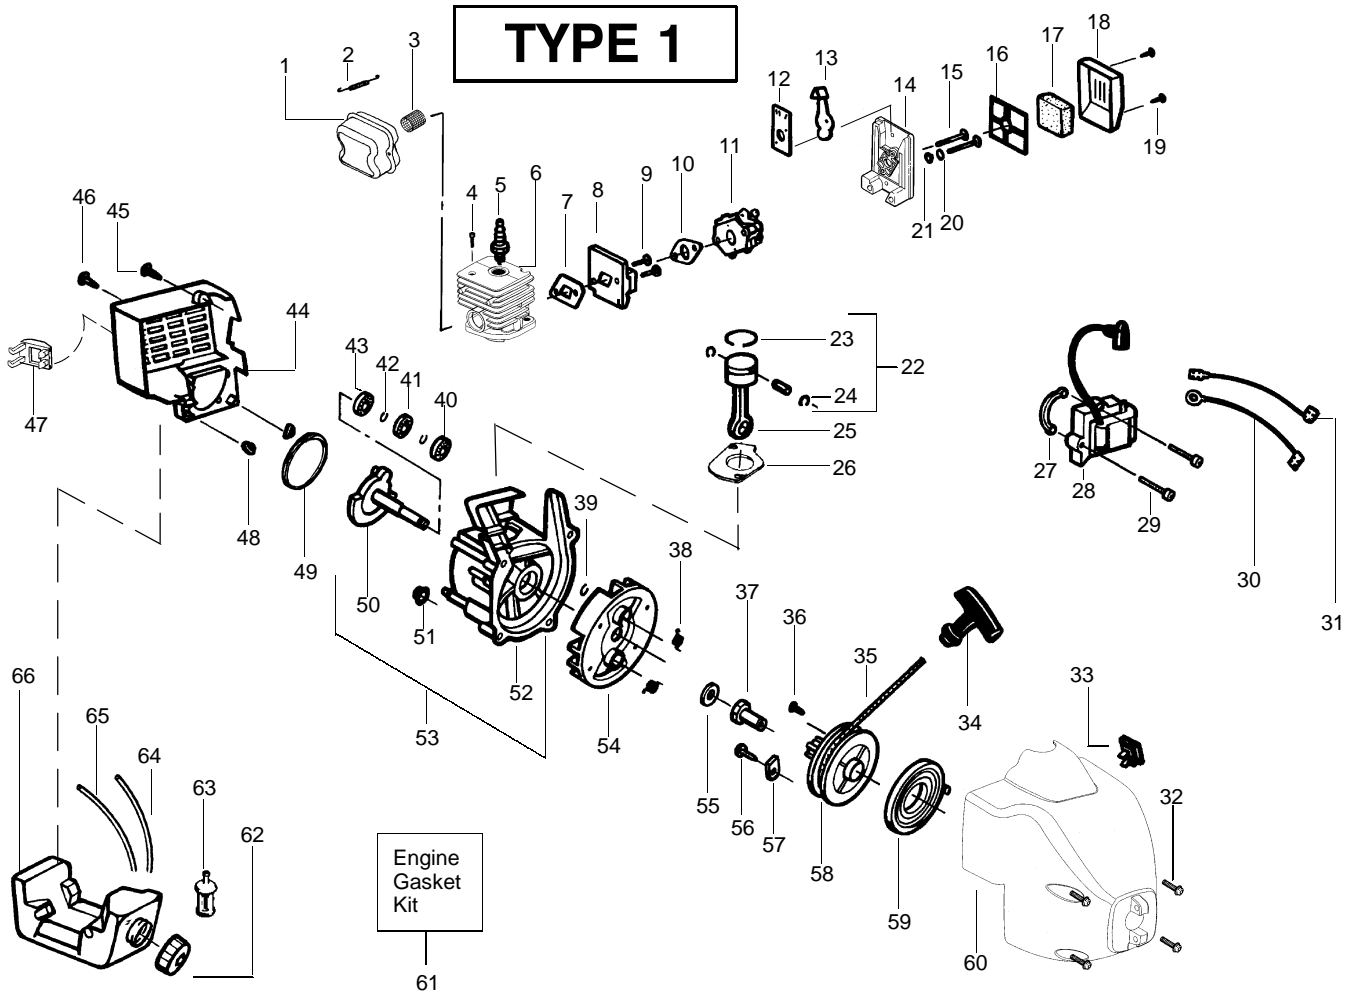

PARTS LIST NO. 530088048		Poulan® PARTS LIST	MODEL(s) TE450CXL	
DATE 11/06/02	Replaces 88048 - 09/03/02		Note: Illustration may differ from actual model due to design changes	PAGE NO. 2

Ref.	Part No.	Description	Ref.	Part No.	Description	Ref.	Part No.	Description
1.	530071390	Kit - Muffler (incl. 2,3)	24.	530015162	Piston Pin Retainer	48.	530036793	Isolator-Shroud
2.	530042088	Muffler Spring	25.	530069615	Connecting Rod Ass'y.	49.	530071329	O-Ring-C'case(kit)
3.	530071391	Screen-Spark Arrestor	26.	530071329	Gasket-Cylinder(kit)	50.	530012413	Crankshaft Ass'y.
4.	530015953	Screw-Cylinder	27.	530036145	Spacer-Module	51.	530036792	Isolator-C'Case
5.	952030201	Spark Plug (RCJ 8Y)	28.	530039211	Ignition Module	52.	530012414	Crankcase Ass'y. (Incl. 40-43)
6.	530069757	Kit - Cylinder	29.	530015954	Screw	53.	530071337	C'case & C'shaft Assy. (Incl. 39,50,52)
7.	530071329	Gasket-Cyl./Carb.(kit)	30.	530054448	Ground Wire Ass'y.	54.	530069886	Flywheel Ass'y.
8.	530069758	Kit - Carb. Adaptor	31.	530054449	Lead Wire Ass'y.	55.	530015828	Washer-Flat
9.	530016014	Screw	32.	530015810	Screw	56.	530015775	Screw
10.	530071329	Gasket-Carb.(kit)	33.	530069572	Kit - Switch	57.	530053985	Retainer-Can
11.	530069754	Kit - Carburetor Ass'y (Incl. Limiter Cap)	34.	530027569	Starter Handle	58.	530071324	Starter Pulley Kit (Incl. 36)
12.	530038747	Choke Plate Mounting	35.	530071325	Kit - Rope	59.	530042086	Starter Spring
13.	530035499	Choke Shutter	36.	530016326	Screw	60.	530071414	Assy. - Fan Housing
14.	530052431	Air Box	37.	530027953	Drive Coupling	61.	530071329	Kit-Engine Gasket (Incl. 7,10,26,49)
15.	530015887	Screw	38.	530023817	Starter Dog Spring	62.	530014347	Fuel Cap Ass'y.
16.	530036569	Plate - Filter Support	39.	530015945	Retainer Ring-C'case	63.	530095646	Fuel Pickup Ass'y.
17.	530036575	Air Filter Foam	40.	530032124	Outer Bearing	64.	530069247	Kit-Fuel Line (Small)
18.	530036568	Air Filter Cover	41.	530019179	C'case Seal	65.	530069216	Kit-Fuel Line (Large)
19.	530015957	Screw	42.	530015941	Retain. Ring-C'shaft	66.	530049299	Fuel Tank Ass'y (Incl. cap, lines,filter)
20.	530015852	Spacer-Choke	43.	530032125	Inner Bearing			
21.	530015254	Washer	44.	530053320	Rear Shroud			
22.	530069987	Kit - Piston (Incl. 23, 24 & Pin)	45.	530015934	Screw			
23.	530012472	Piston Ring	46.	530015810	Screw			
			47.	530054536	Guard-Muffler			

✓ = NEW PART NUMBER FOR THIS IPL

* = REFER TO THE SERVICE REFERENCE INDICATED FOR MORE INFORMATION. (LOCATED AT END OF IPL)