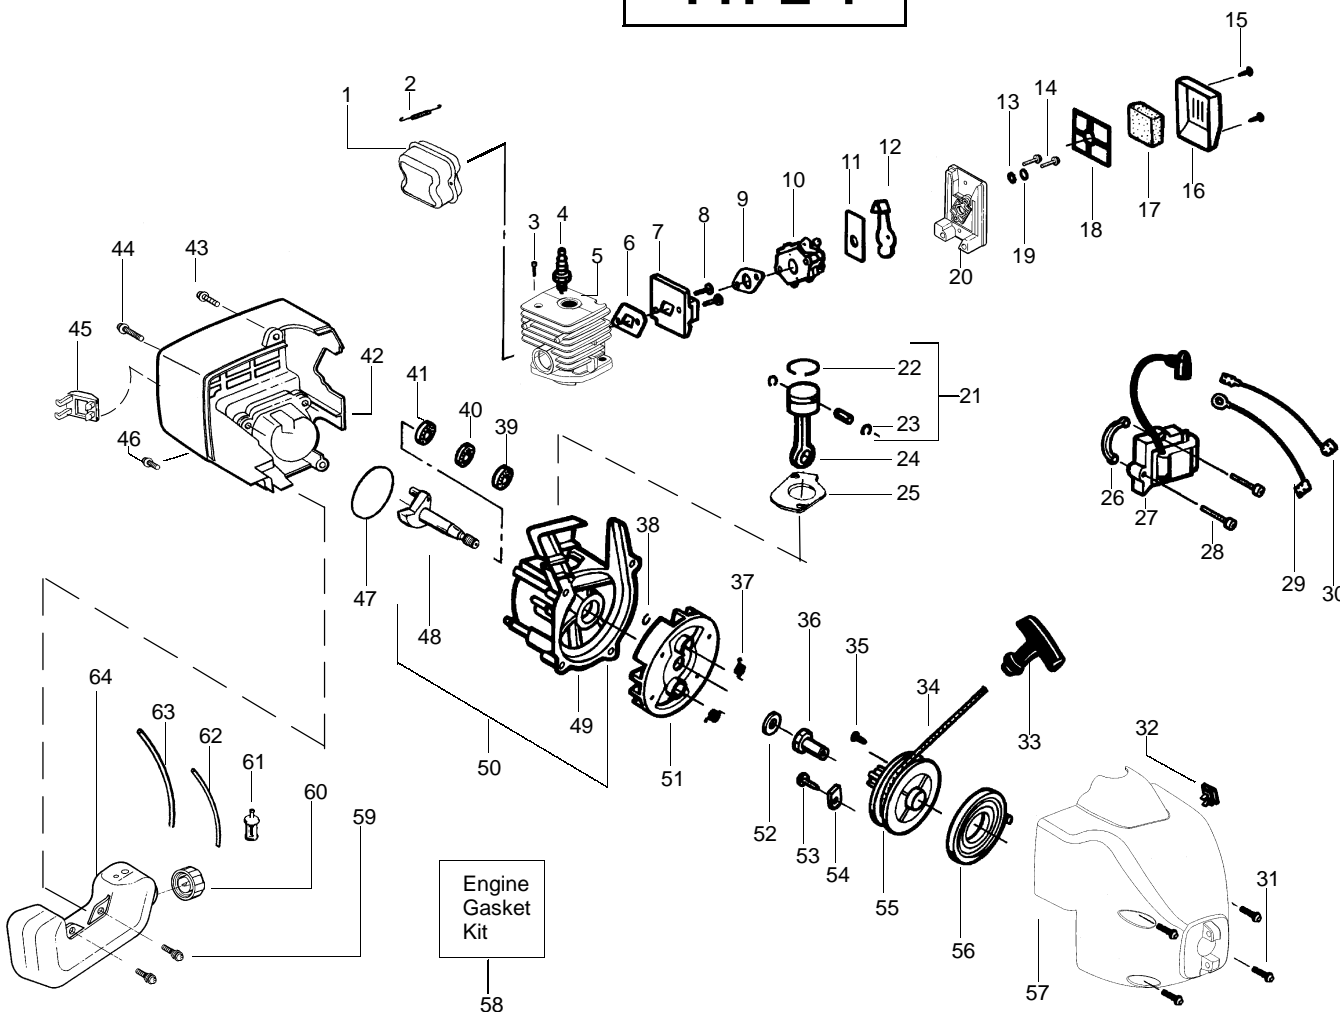

PARTS LIST NO. 530088048		Poulan® PARTS LIST	MODEL(s) TE450CXL	
DATE 11/06/02	Replaces 88048 - 09/03/02		Note: Illustration may differ from actual model due to design changes	PAGE NO. 5

TYPE 4

Ref.	Part No.	Description	Ref.	Part No.	Description	Ref.	Part No.	Description
1.	530071396	Kit - Muffler (incl. 2 & spark arrestor screen)	22.	530055120	Piston Ring	46.	530015880	Screw
2.	530042088	Muffler Spring	23.	530015162	Retainer-Piston Pin	47.	530071363	O-Ring-C'case(kit)
3.	530015953	Screw-Cylinder	24.	530069945	Assy-Connecting Rod	48.	530012413	Assy-Crankshaft
4.	952030249	Spark Plug (RCJ 6Y)	25.	530071363	Gasket-Cylinder(kit)	49.	530012491	Assy-Crankcase (Incl. 39-41)
5.	530071359	Kit - Cylinder	26.	530036145	Spacer-Module	50.	530071337	Assy-C'case & C'shaft (Incl. 38,48,49)
6.	530071363	Gasket-Cyl/Carb.(kit)	27.	530039211	Ignition Module	51.	530069886	Assy-Flywheel
7.	530056404	Adaptor-carb.	28.	530015954	Screw	52.	530015828	Washer-Flat
8.	530016014	Screw	29.	530054448	Assy-Ground Wire	53.	530015775	Screw
9.	530071363	Gasket-Carb.(kit)	30.	530054449	Assy-Leadwire	54.	530053985	Retainer-Can
10.	530069754	Kit-Carb. (WA226) (Incl. Limiter Cap)	31.	530015810	Kit-Switch	55.	530071324	Kit-Starter Pulley (Incl. 35)
11.	530038747	Plate-Choke Mounting	32.	530069572	Handle-Starter	56.	530042086	Spring-Starter
12.	530035499	Lever-Choke	33.	530027569	Kit - Rope	57.	530056715	Assy-Fan Housing
13.	530015254	Washer	34.	530071325	Kit - Rope	58.	530071363	Kit-Engine Gasket (Incl. 6,9,25,47)
14.	530016353	Screw	35.	530016326	Screw	59.	530016379	Retainer-Tank
15.	530015957	Screw	36.	530027953	Coupling-Drive	60.	530014347	Assy-Fuel Cap
16.	530036568	Cover-Air Box	37.	530023817	Spring-Starter Dog	61.	530095646	Assy-Fuel Pickup
17.	530036575	Foam-Air Filter	38.	530015941	Retain. Ring-C'shaft	62.	530069216	Kit-Fuel Line
18.	530036569	Plate-Air Filter Support	39.	530055728	Bearing-Outer	63.	530069247	Kit-Fuel Line
19.	530015852	Spacer-Choke	40.	530071615	Seal-C'case	64.	530056731	Assy-Fuel Tank (Incl. cap,filter,lines)
20.	530052431	Box-Air	41.	530032125	Bearing-Inner			
21.	530071357	Kit - Piston (Incl. 22, 23)	42.	530056709	Shroud			
			43.	530015886	Screw			
			44.	530015810	Screw			
			45.	530054536	Guard-Muffler			

✓ = NEW PART NUMBER FOR THIS IPL   * = REFER TO THE SERVICE REFERENCE INDICATED FOR MORE INFORMATION. (LOCATED AT END OF IPL)