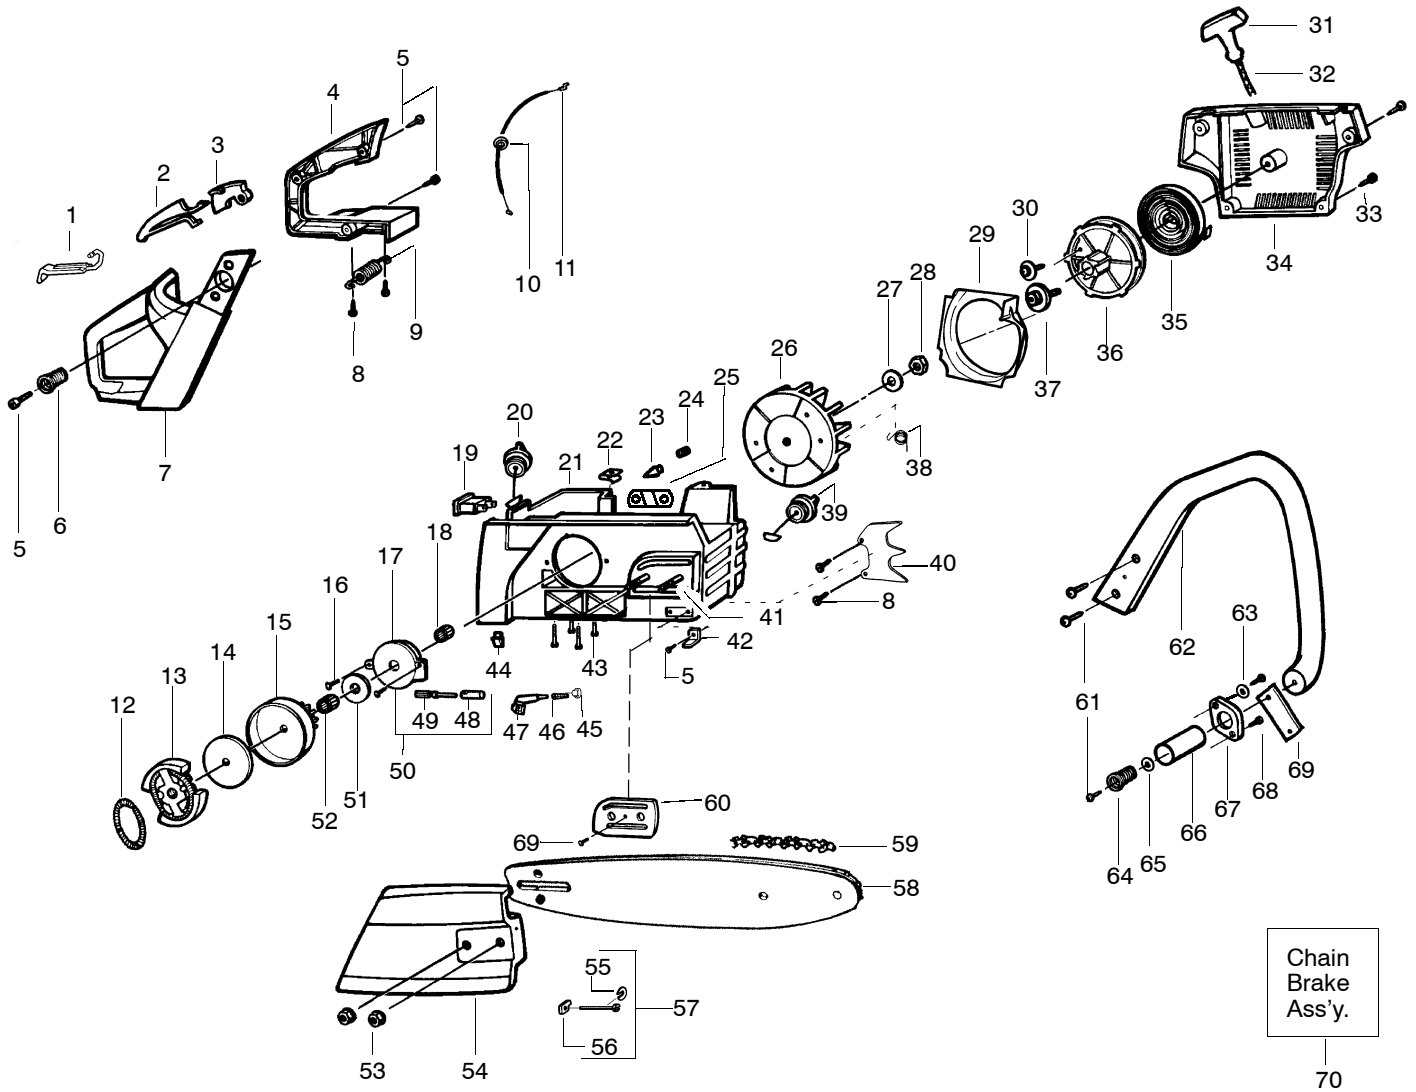

✓ = NEW PART NUMBER FOR THIS IPL ★ = REFER TO THE SERVICE REFERENCE INDICATED FOR MORE INFORMATION. (LOCATED AT END OF IPL)
● = THESE PARTS ARE ILLUSTRATED FOR CLARITY. ORDER COMPLETE ASSEMBLY.

PARTS LIST NO. 530087935		POULAN® PARTS LIST	CHAIN SAW MODEL(S) 2775
DATE 10/11/00	REPLACES 530087935-03/01/00		NOTE: Illustration may differ from actual model due to design changes