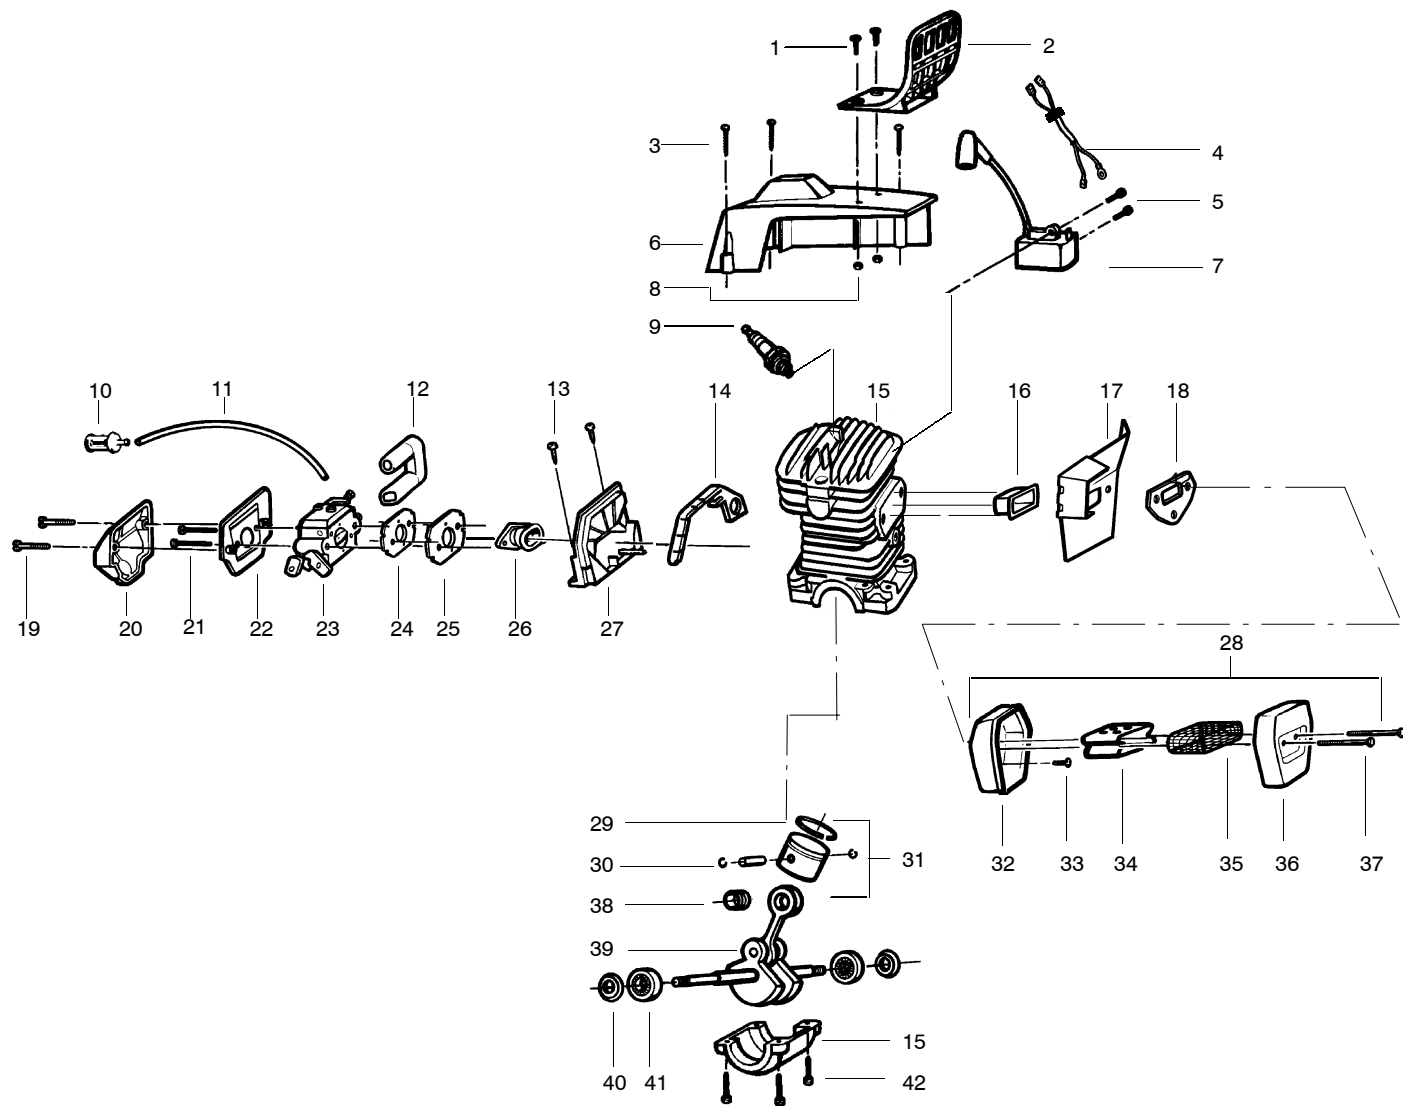

PARTS LIST NO. 530087935		POULAN® PARTS LIST	CHAIN SAW MODEL(S) 2775	
DATE 10/11/00	REPLACES 530087935-03/01/00		Note: Illustration may differ from actual model due to design changes	PAGE NO. 1

Ref.	Part No.	Description	Ref.	Part No.	Description	Ref.	Part No.	Description
1.	530015871	Screw	21.	530015970	Screw	40.	530019170	C'shaft Seal
2.	530047382	Handguard	22.	530037478	Air Filter (Bottom)	41.	530032118	C'shaft Bearing
3.	530016154	Screw	23.	530071345	Carburetor (WT-529)	42.	530015897	Screw
4.	530037467	Switch Wire Ass'y.	24.	530019172	Carburetor Gasket	Not Shown	530087840	Operator Manual
5.	530015895	Screw	25.	530037872	Carburetor Plate		530047658	Decal-Kickback
6.	530069700	Cylinder Shield Kit	26.	530037668	Intake Boot		530031135	Scrunch
7.	530039143	Ignition Module	27.	530053396	Carb. Adaptor		530031136	Worm Gear Puller
8.	534235901	Nut	28.	530069707	Muffler Kit (Incl. 32,34,36,37)		530031112	Clutch Assy. Tool
9.	952030150	Spark Plug (RCJ-7Y)	29.	530037380	Piston Ring		530029131	Decal-Instruction
10.	530047004	Fuel Pick-up Assy.	30.	530015697	Piston Pin Retainer		530038653	Decal - On/Stop
11.	530069247	Kit - Line Carb / Purge	31.	530069548	Piston Kit (Incl. 29, 30 & 38)			
12.	530037530	Carb. Grommet	32.	530037728	Muffler Body			
13.	530015814	Screw	33.	530015902	Bolt			
14.	530019251	Super Clean Seal	34.	530037813	Diffuser			
15.	530014943	C'case&Cylinder Assy	35.	530036103	Spark Screen			
16.	530037652	Heat Insulator	36.	530037249	Muffler Cover			
17.	530047801	Muffler Plate	37.	530016170	Muffler Bolt			
18.	530019205	Muffler Gasket	38.	530032117	Piston Pin Bearing			
19.	530015899	Screw	39.	530029794	C'shaft & Rod Ass'y.			
20.	530036141	Air Filter (Top)						

✓ = NEW PART NUMBER FOR THIS IPL   ★ = REFER TO THE SERVICE REFERENCE INDICATED FOR MORE INFORMATION. (LOCATED AT END OF IPL)
● = THESE PARTS ARE ILLUSTRATED FOR CLARITY. ORDER COMPLETE ASSEMBLY.