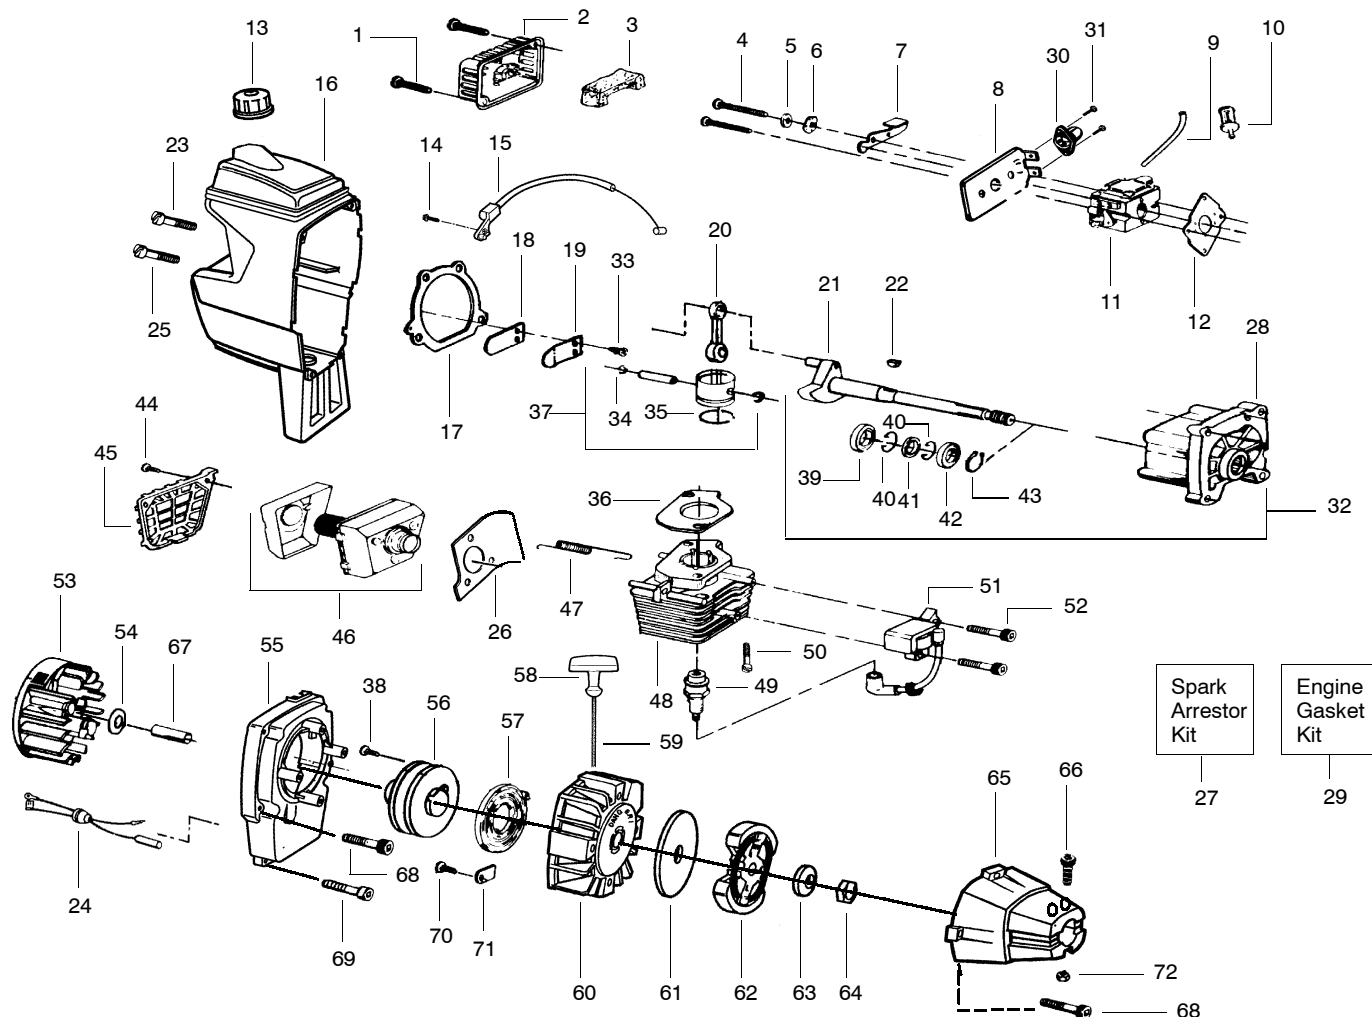

PARTS LIST NO. 530087843		POULAN PRO® PARTS LIST	MODEL(s) 176
DATE 1/11/00	NEW		PAGE NO. 2
Note: Illustration may differ from actual model due to design changes			

Ref.	Part No.	Description	Ref.	Part No.	Description	Ref.	Part No.	Description
1.	530015773	Screw	28.	530014016	Crankcase Ass'y. (Incls. 39-42)	52.	530015816	Screw
2.	530027529	Air Filter Cover	29.	530069276	Engine Gasket Kit (Incls. 12, 17 & 36)	53.	530039189	Flywheel Ass'y.
3.	530027530	Air Filter	30.	530038874	Bulb Ass'y.	54.	530016030	Washer
4.	530015849	Screw	31.	530016091	Screw	55.	530027945	Fan Housing
5.	530015852	Choke Spacer	32.	530014015	Crankcase/Crankshaft Ass'y. (Incls. 21, 28 & 39-43)	56.	530069291	Starter Pulley Kit (Incls. 38)
6.	530015254	Washer	33.	530016064	Screw	57.	530027531	Starter Spring
7.	530038103	Choke Shutter	34.	530015162	Piston Pin Retainer	58.	530027569	Starter Handle
8.	530037930	Air Filter Plate	35.	530025875	Piston Ring	59.	530069232	Rope Kit
9.	530069247	Fuel Line Kit	36.	530019178	Gasket-Cylinder	60.	530054189	Pulley Housing Ass'y.
10.	530014362	Fuel Pick-up Ass'y.	37.	530069277	Piston Kit (Incls. 34, 35 & Pin)	61.	530094189	Washer-Clutch
11.	530069651	Carburetor Ass'y. Kit (Incls. Limiter Caps)	38.	530016080	Screw	62.	530069254	Clutch Ass'y. Kit
12.	530019156	Gasket-Carburetor	39.	530032103	Inner Bearing	63.	530015796	Washer-Bevel
13.	530014347	Fuel Cap Ass'y.	40.	530015787	Retaining Ring	64.	530001733	Nut
14.	530015775	Screw	41.	530019158	Crankshaft Seal	65.	530014023	Clutch Housing
15.	530037497	Throttle Cable Ass'y.	42.	530032102	Outer Bearing	66.	530015767	Screw
16.	530047087	Shroud/Tank Ass'y.	43.	530015789	Retaining Ring-C'shaft	67.	530027511	Spacer-Clutch
17.	530019154	Gasket-C'case/Shroud	44.	530015717	Screw	68.	530015770	Screw
18.	530027593	Reed Valve	45.	530027781	Muffler Guard	69.	530015769	Screw
19.	530027594	Reed Stop	46.	530069310	Muffler Kit	70.	530015496	Screw
20.	530010960	Connecting Rod Ass'y.	47.	530036409	Muffler Spring	71.	530027523	Retainer
21.	530010934	Crankshaft Ass'y.	48.	530069628	Cylinder Kit	72.	530015768	Locknut
22.	530015126	Flywheel Key	49.	952030201	Spark Plug (RCJ-8Y)			
23.	530015772	Screw	50.	530001624	Screw			
24.	530047145	Leadwire/Grommet Ass'y.	51.	530039134	Ignition Module			
25.	530015771	Screw						
26.	530053346	Heat Shield/Air Dam						
27.	952701612	Spark Arrestor Kit						

✓ = NEW PART NUMBER FOR THIS IPL

★ = REFER TO THE SERVICE REFERENCE INDICATED FOR MORE INFORMATION. (LOCATED AT END OF IPL)