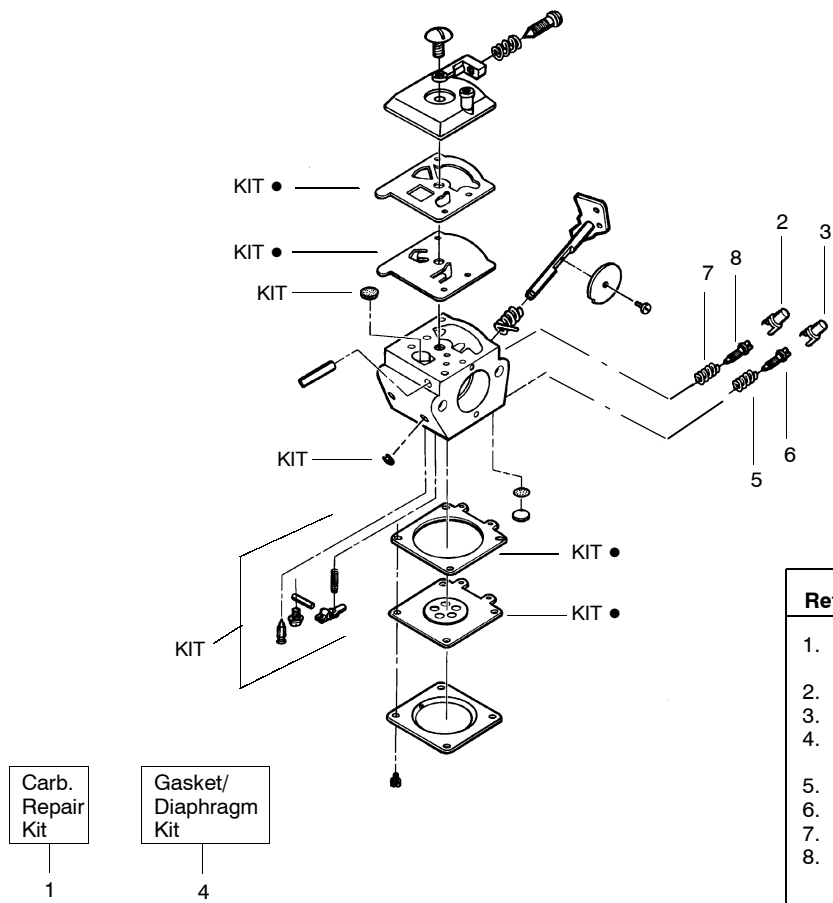

Carburetor Assembly No. 530069651 - WT298B

Ref.	Part No.	Description
1.	530069829	Carburetor Repair Kit (KIT= Indicates Contents)
2.	530038318	Limiter Cap (High-Red)
3.	530038317	Limiter Cap (Low-Blue)
4.	530069844	Gasket/Diaphragm Kit (●=Indicates Contents)
5.	530035293	Needle Spring-Low Speed
6.	530035433	Needle-Low Speed
7.	530035295	Needle Spring-High Speed
8.	530035388	Needle-High Speed