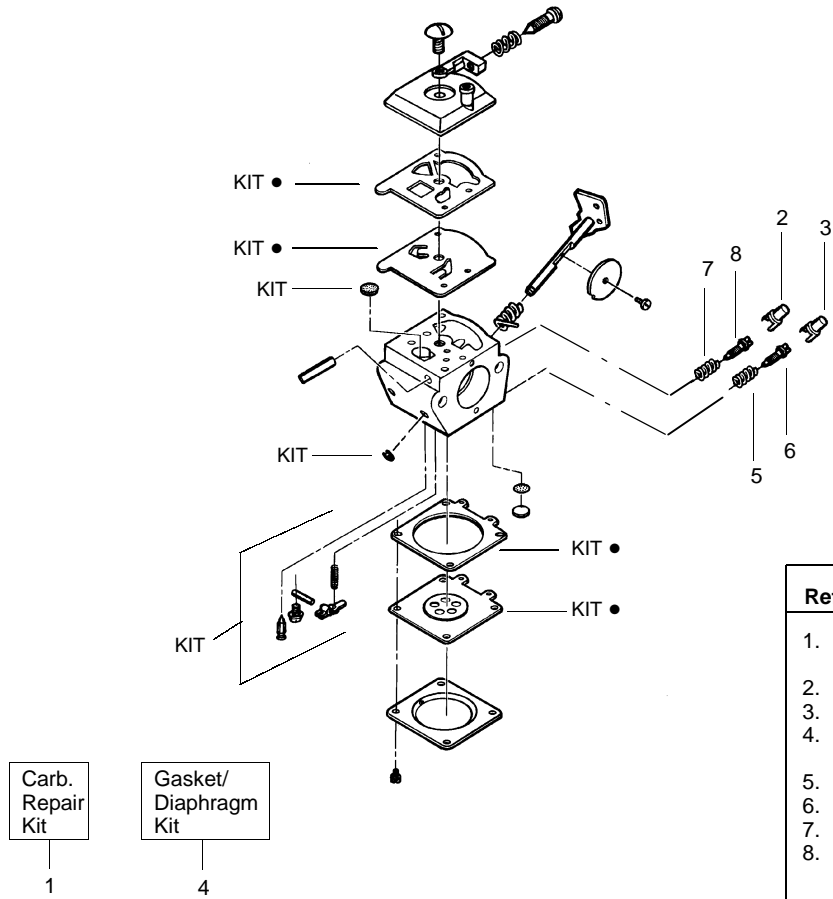

✓ = NEW PART NUMBER FOR THIS IPL

★ = REFER TO THE SERVICE REFERENCE INDICATED FOR MORE INFORMATION. (LOCATED AT END OF IPL)

PARTS LIST NO. <b>530087843</b>		<b>POULAN PRO® PARTS LIST</b>	MODEL(s) <b>176</b>
DATE <b>5/31/01</b>	Replaces 530087843 - 1/11/00		<b>Note:</b> Illustration may differ from actual model due to design changes

**Carburetor Assembly No. 530069651 - WT298B**

Ref.	Part No.	Description
1.	530069829	Carburetor Repair Kit (KIT= Indicates Contents)
2.	530038318	Limiter Cap (High-Red)
3.	530038317	Limiter Cap (Low-Blue)
4.	530069844	Gasket/Diaphragm Kit (●=Indicates Contents)
5.	530035293	Needle Spring-Low Speed
6.	530035433	Needle-Low Speed
7.	530035295	Needle Spring-High Speed
8.	530035388	Needle-High Speed