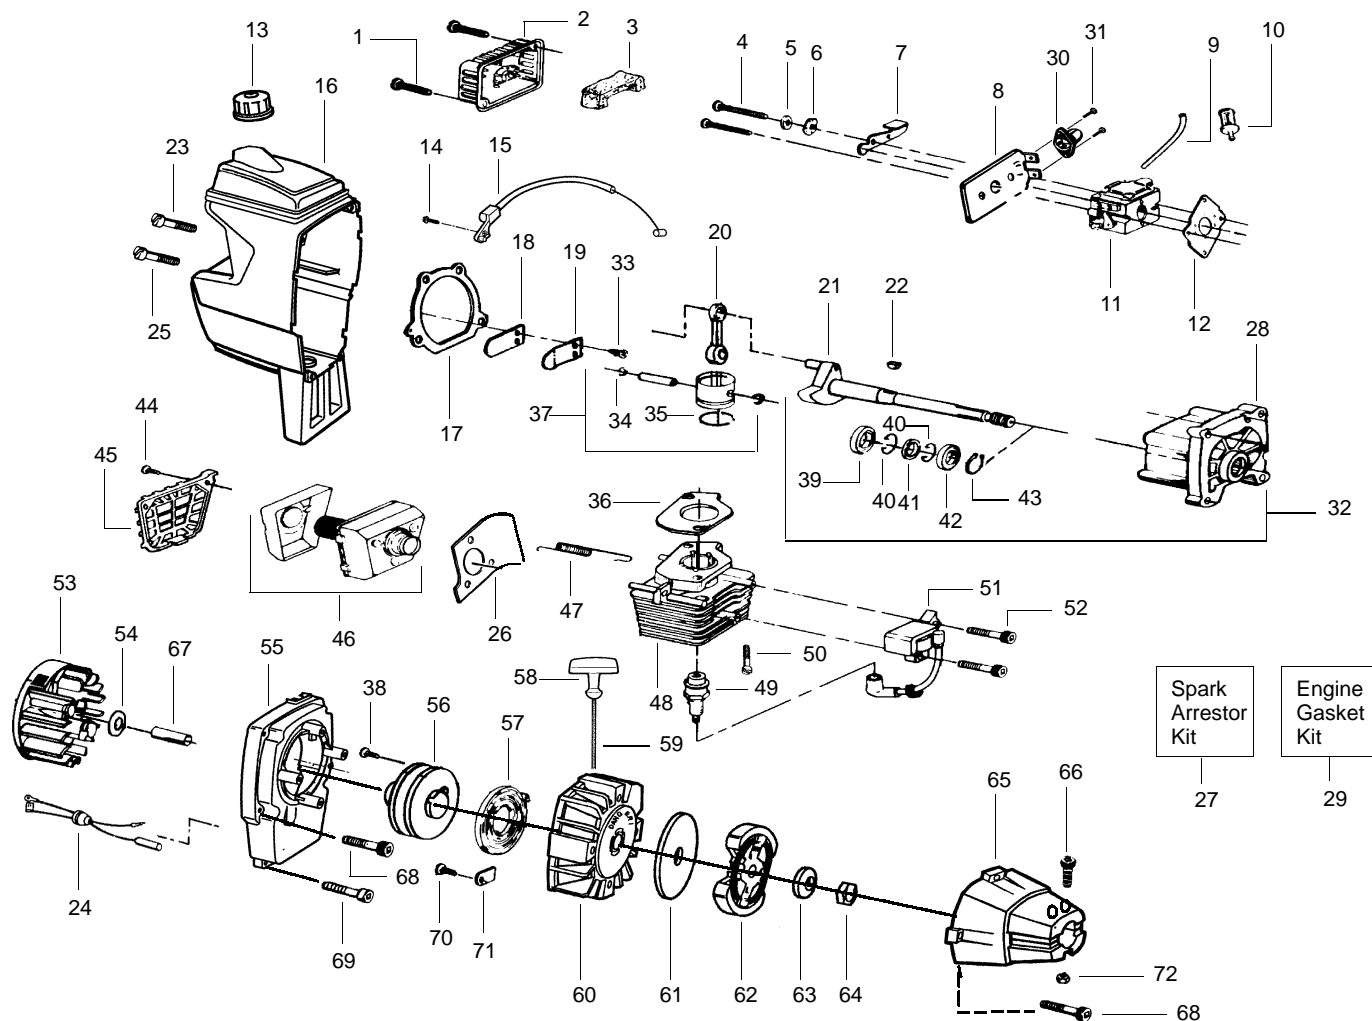

PARTS LIST NO. 530087843		POULAN PRO® PARTS LIST	MODEL(s) 176	
DATE 5/31/01	Replaces 530087843 - 1/11/00		Note: Illustration may differ from actual model due to design changes	PAGE NO. 2

Ref.	Part No.	Description	Ref.	Part No.	Description	Ref.	Part No.	Description
1.	530015773	Screw	28.	530014016	Crankcase Ass'y. (Incls. 39-42)	52.	530015816	Screw
2.	530027529	Air Filter Cover	29.	530069276	Engine Gasket Kit (Incls. 12, 17 & 36)	53.	530039189	Flywheel Ass'y.
3.	530027530	Air Filter	30.	530038874	Bulb Ass'y.	54.	530016030	Washer
4.	530015849	Screw	31.	530016091	Screw	55.	530027945	Fan Housing
5.	530015852	Choke Spacer	32.	530014015	Crankcase/Crankshaft Ass'y. (Incls. 21, 28 & 39-43)	56.	530069291	Starter Pulley Kit (Incls. 38)
6.	530015254	Washer	33.	530016064	Screw	57.	530027531	Starter Spring
7.	530038103	Choke Shutter	34.	530015162	Piston Pin Retainer	58.	530027569	Starter Handle
8.	530037930	Air Filter Plate	35.	530025875	Piston Ring	59.	530069232	Rope Kit
9.	530069247	Fuel Line Kit	36.	530019178	Gasket-Cylinder	60.	530054189	Pulley Housing Ass'y.
10.	530014362	Fuel Pick-up Ass'y.	37.	530069277	Piston Kit (Incls. 34, 35 & Pin)	61.	530094189	Washer-Clutch
11.	530069651	Carburetor Ass'y. Kit (Incls. Limiter Caps)	38.	530016080	Screw	62.	530069254	Clutch Ass'y. Kit
12.	530019156	Gasket-Carburetor	39.	530032103	Inner Bearing	63.	530015796	Washer-Bevel
13.	530014347	Fuel Cap Ass'y.	40.	530015787	Retaining Ring	64.	530001733	Nut
14.	530015775	Screw	41.	530019158	Crankshaft Seal	65.	530014023	Clutch Housing
15.	530037497	Throttle Cable Ass'y.	42.	530032102	Outer Bearing	66.	530015767	Screw
16.	530047087	Shroud/Tank Ass'y.	43.	530015789	Retaining Ring-C'shaft	67.	530027511	Spacer-Clutch
17.	530019154	Gasket-C'case/Shroud	44.	530015717	Screw	68.	530015770	Screw
18.	530027593	Reed Valve	45.	530027781	Muffler Guard	69.	530015769	Screw
19.	530027594	Reed Stop	46.	530069310	Muffler Kit	70.	530015496	Screw
20.	530010960	Connecting Rod Ass'y.	47.	530036409	Muffler Spring	71.	530027523	Retainer
21.	530010934	Crankshaft Ass'y.	48.	530069628	Cylinder Kit	72.	530015768	Locknut
22.	530015126	Flywheel Key	49.	952030201	Spark Plug (RCJ-8Y)			
23.	530015772	Screw	50.	530001624	Screw			
24.	530047145	Leadwire/Grommet Ass'y.	51.	530039134	Ignition Module			
25.	530015771	Screw						
26.	530053346	Heat Shield/Air Dam						
27.	952701612	Spark Arrestor Kit						

✓ = NEW PART NUMBER FOR THIS IPL

★ = REFER TO THE SERVICE REFERENCE INDICATED FOR MORE INFORMATION. (LOCATED AT END OF IPL)