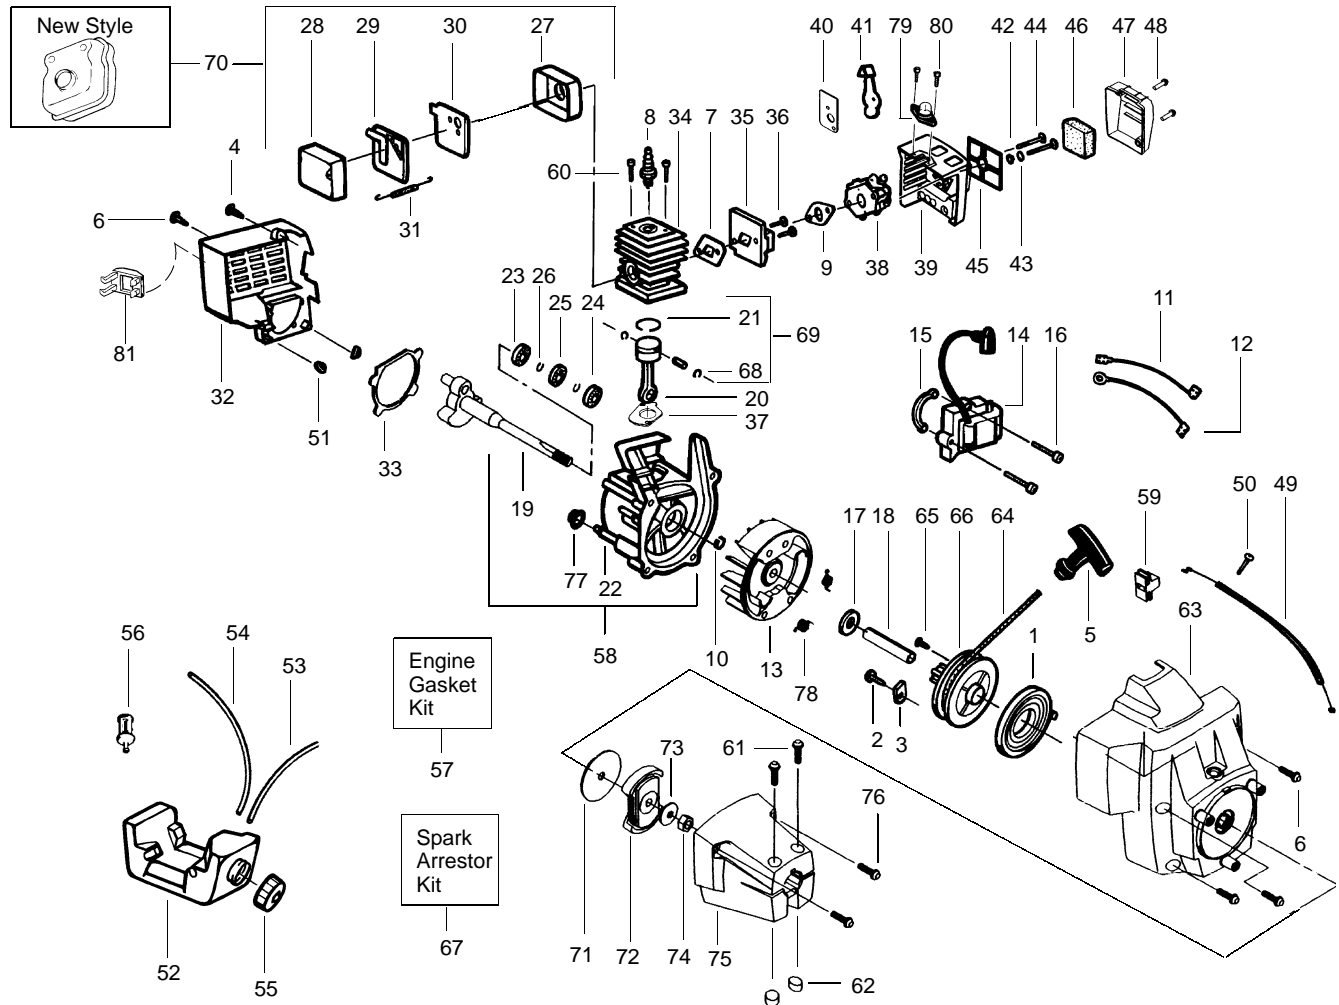

PARTS LIST NO. 530087791		WEED EATER® PARTS LIST	MODEL(s) BC2400
DATE 6/25/01	REPLACES 530087791-9/9/999		Note: Illustration may differ from actual model due to design changes

WARNING
All repairs, adjustments and maintenance not described in the Operator's Manual must be performed by qualified service personnel.

✓ = NEW PART NUMBER FOR THIS IPL

* = REFER TO THE SERVICE REFERENCE INDICATED FOR MORE INFORMATION. (LOCATED AT END OF IPL)

PARTS LIST NO. 530087791		WEED EATER® PARTS LIST	MODEL(s) BC2400
DATE 6/25/01	REPLACES 530087791-9/9/999		Note: Illustration may differ from actual model due to design changes