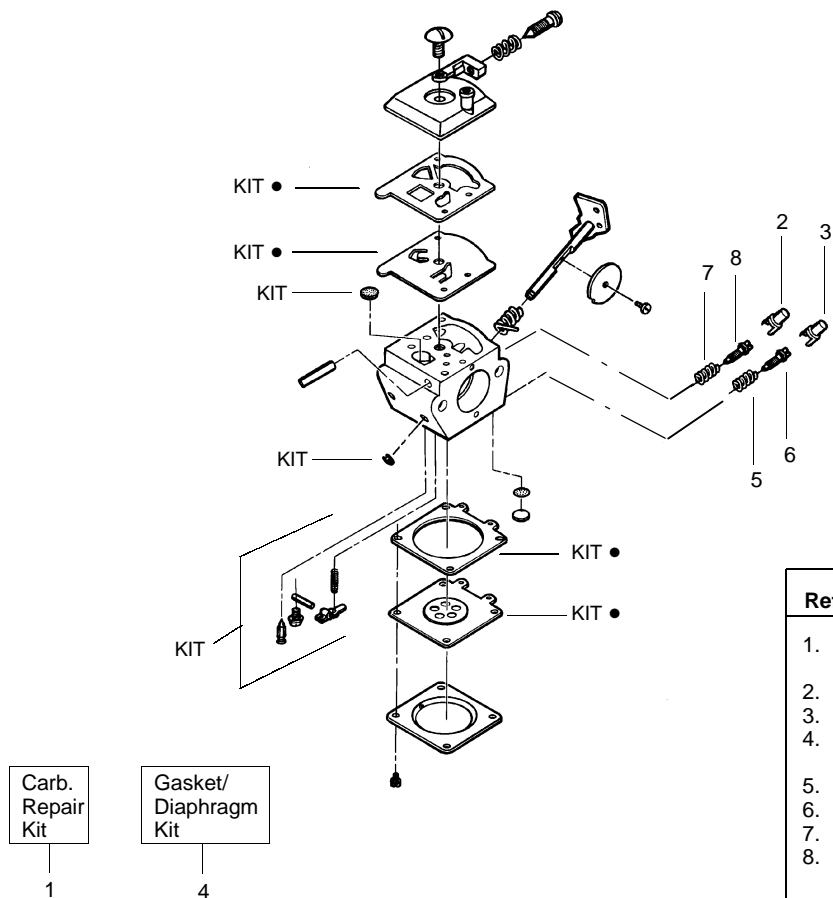

✓ = NEW PART NUMBER FOR THIS IPL

* = REFER TO THE SERVICE REFERENCE INDICATED FOR MORE INFORMATION. (LOCATED AT END OF IPL)

PARTS LIST NO. 530087791		WEED EATER® PARTS LIST	MODEL(s) BC2400
DATE 6/25/01	REPLACES 530087791-9/9/999		Note: Illustration may differ from actual model due to design changes

✓ = NEW PART NUMBER FOR THIS IPL

★ = REFER TO THE SERVICE REFERENCE INDICATED FOR MORE INFORMATION. (LOCATED AT END OF IPL)

PARTS LIST NO. 530087791		WEED EATER® PARTS LIST	MODEL(s) BC2400
DATE 6/25/01	REPLACES 530087791-9/9/999		Note: Illustration may differ from actual model due to design changes

Carburetor Assembly No. 530069998

Ref.	Part No.	Description
1.	530069829	Carburetor Repair Kit (KIT= Indicates Contents)
2.	530038318	Limiter Cap (High-Red)
3.	530038317	Limiter Cap (Low-Blue)
4.	530069844	Gasket/Diaphragm Kit (●=Indicates Contents)
5.	530035293	Needle Spring-Low Speed
6.	530035433	Needle-Low Speed
7.	530035295	Needle Spring-High Speed
8.	530035388	Needle-High Speed