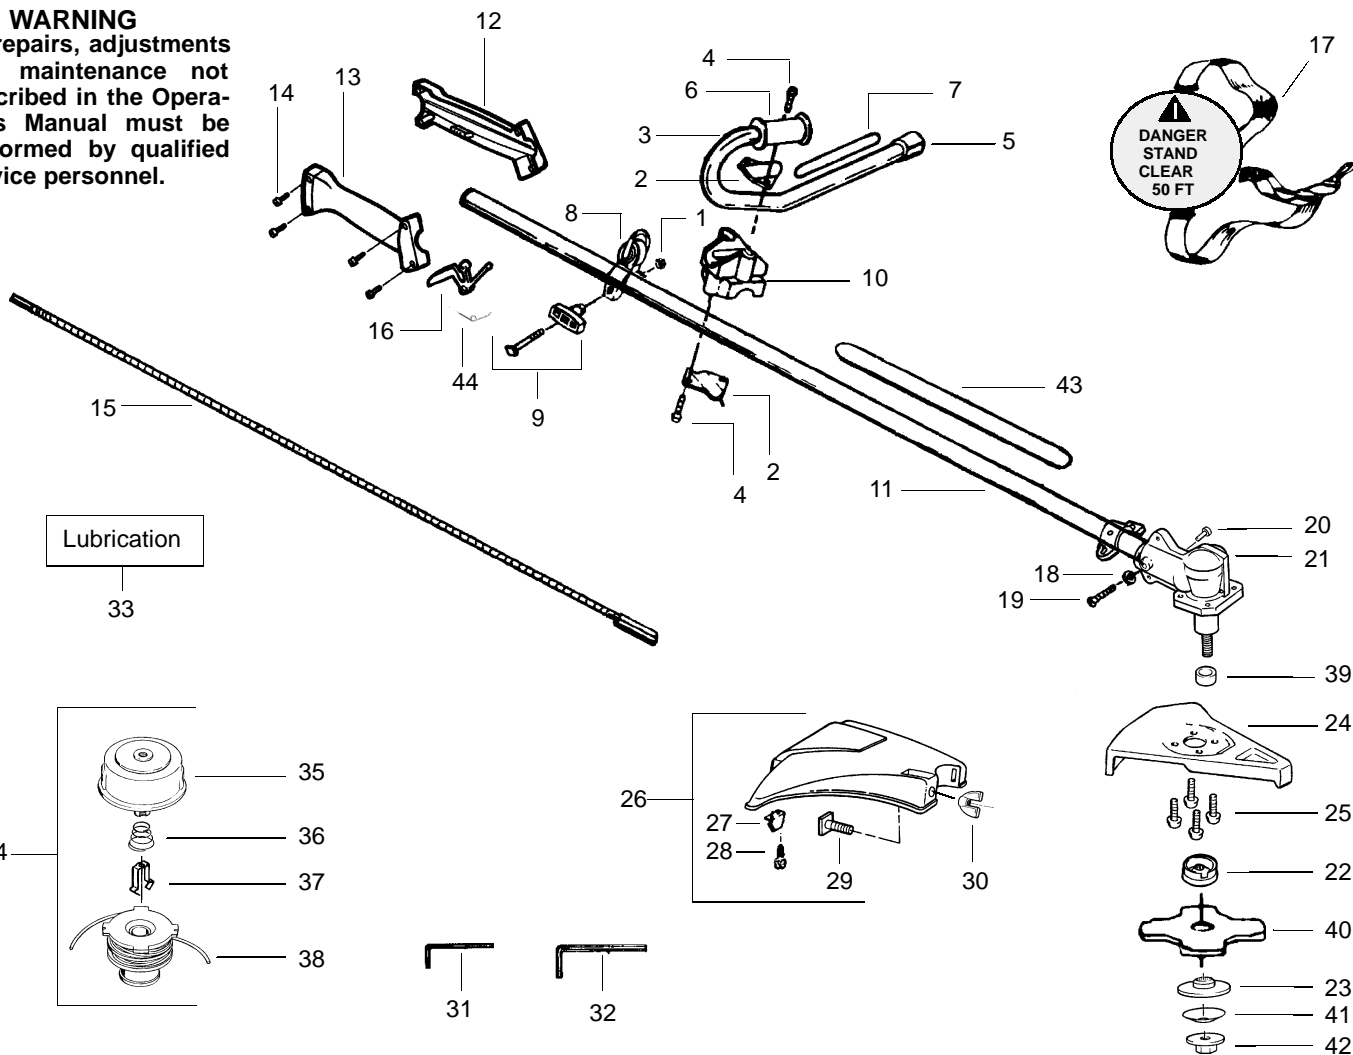

PARTS LIST NO. 530087791		WEED EATER® PARTS LIST	MODEL(s) BC2400
DATE 6/25/01	REPLACES 530087791-9/9/999		Note: Illustration may differ from actual model due to design changes

WARNING
All repairs, adjustments and maintenance not described in the Operator's Manual must be performed by qualified service personnel.

✓ = NEW PART NUMBER FOR THIS IPL

* = REFER TO THE SERVICE REFERENCE INDICATED FOR MORE INFORMATION. (LOCATED AT END OF IPL)

PARTS LIST NO. 530087791		WEED EATER® PARTS LIST	MODEL(s) BC2400
DATE 6/25/01	REPLACES 530087791-9/9/999		Note: Illustration may differ from actual model due to design changes