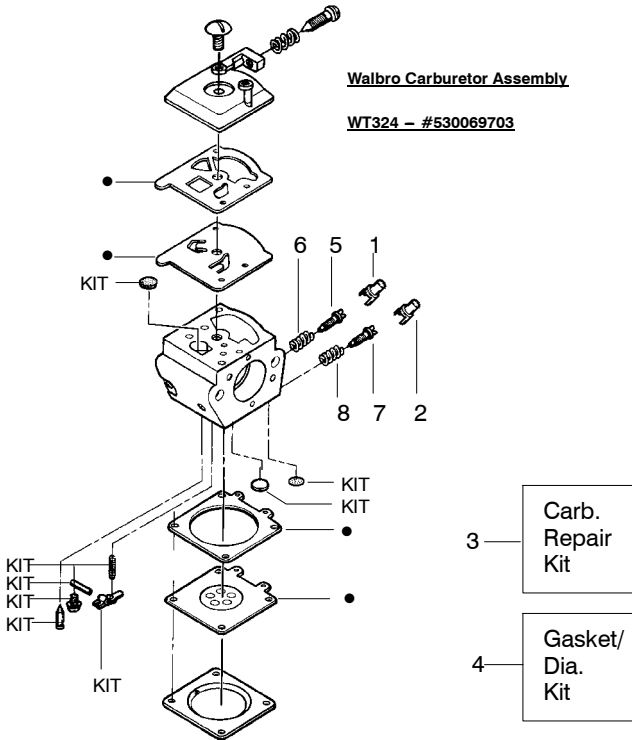

✓ = NEW PART NUMBER FOR THIS IPL * = REFER TO THE SERVICE REFERENCE INDICATED FOR MORE INFORMATION. (LOCATED AT END OF IPL)
● = THESE PARTS ARE ILLUSTRATED FOR CLARITY. ORDER COMPLETE ASSEMBLY.

PARTS LIST NO. 530087572		Poulan® PARTS LIST	CHAIN SAW MODEL(S) 1950
DATE 3/07/05	Replaces 530087572 - 2/25/04		Note: Illustration may differ from actual model due to design changes

↙ = NEW PART NUMBER FOR THIS IPL

★ = REFER TO THE SERVICE REFERENCE INDICATED FOR MORE INFORMATION. (LOCATED AT END OF IPL)

PARTS LIST NO. 530087572		Poulan® PARTS LIST	CHAIN SAW MODEL(S) 1950
DATE 3/07/05	Replaces 530087572 - 2/25/04		Note: Illustration may differ from actual model due to design changes