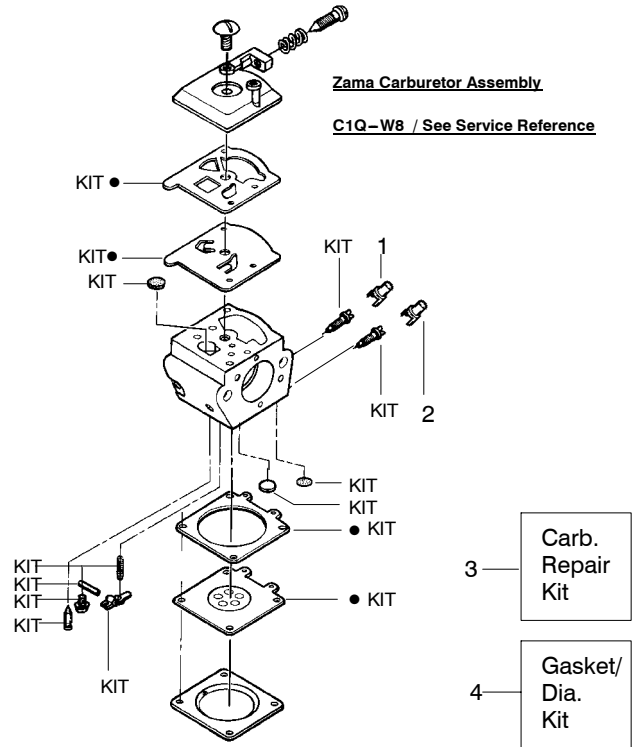

Ref.	Part No.	Description
1.	530038479	Limiter Cap-High (brown)
2.	530038478	Limiter Cap-Low (tan)
3.	-	Carburetor Repair Kit (KIT= Indicates Contents)
4.	530071352	Zama (C1Q-W8)
	-	Gasket Diaphragm Kit (● Indicates Contents)
	530035270	Zama (C1Q-W8)
Zama Carburetor Service Reference		
*****		If replacing the complete Zama Carburetor, it is not serviceable; you will need to order #530069703 Walbro Carburetor Assy.
*****		Note: The contents of the 530-035270 Gasket/Diaphragm kit are included in the 530-071352 Carb. Repair kit.

Kit - Carburetor Assembly No. 530071618 - ZAMA W-14-A
Kit - Carburetor Assembly No. 530071820 - ZAMA W20
Kit - Carburetor Assembly No. 530071821 - WALBRO WT-662

Note: No Repair kits are available for these carburetors.

***** Walbro / Phelon Flywheel & Ignition Module Service Reference
***** When ordering a replacement flywheel or ignition module, please refer to the specific brand (Walbro or Phelon) and order accordingly.

✓ = NEW PART NUMBER FOR THIS IPL   * = REFER TO THE SERVICE REFERENCE INDICATED FOR MORE INFORMATION. (LOCATED AT END OF IPL)