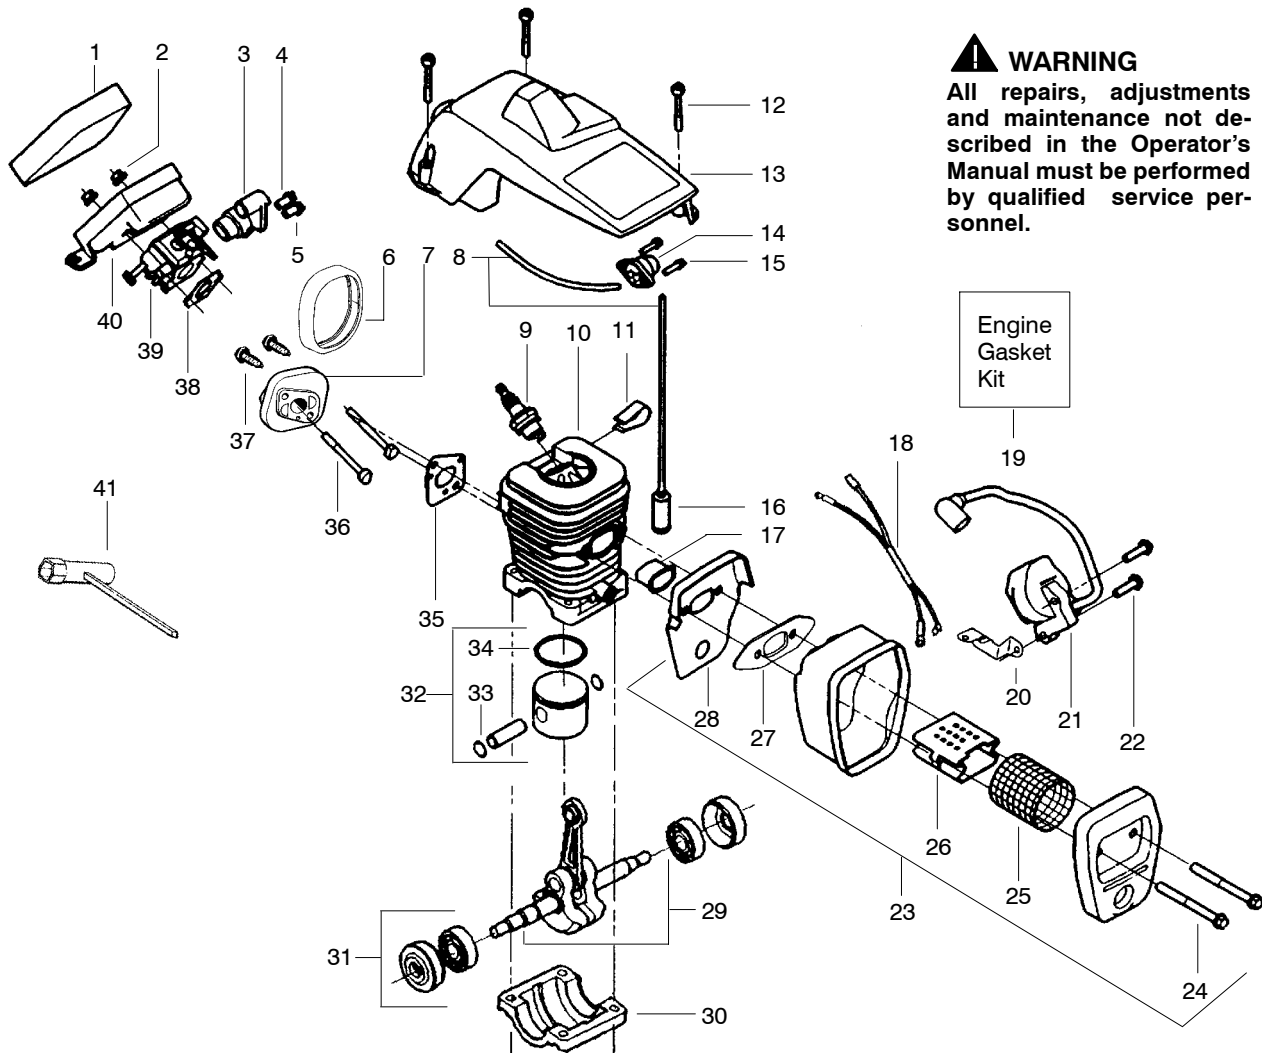

PARTS LIST NO. 530087572		Poulan® PARTS LIST	CHAIN SAW MODEL(S) 1950	
DATE 3/07/05	Replaces 530087572 - 2/25/04		Note: Illustration may differ from actual model due to design changes	PAGE NO. 3

TYPE 1-5

⚠ WARNING
All repairs, adjustments and maintenance not described in the Operator's Manual must be performed by qualified service personnel.

Ref.	Part No.	Description	Ref.	Part No.	Description	Ref.	Part No.	Description
1.	530037793	Foam - Air Filter	18.	530052296	Assy. - Wire Harness	33.	530015697	Retainer - Piston Pin
2.	530016101	Nut	19.	530069608	Kit - Engine Gasket (Incl. 27, 35 & 38)	34.	530029805	Ring - Piston
3.	530049244	Grommet - Carb Adjust	20.	530047442	Strap - Ground	35.	530069608	Gasket - Carb. Adap. (kit)
4.	530038479	Limiter Cap - High	21.	530039167	Module - Ignition	36.	530016187	Screw
5.	530038478	Limiter Cap - Low	22.	530015814	Screw	37.	530016386	Screw
6.	530054144	Seal - Carb Adapter	23.	530047207	Assy - Muffler (Incl. 24, 25, 26, 27, 28)	38.	530069608	Gasket - Carb. (kit)
7.	530049700	Carb. Adapter	24.	530016132	Screw	39.	530069703	Kit - Carburetor (incl. 4 & 5)
8.	530069247	Fuel Line Kit (Small)	25.	530036103	Screen - Spark	40.	530037804	Housing - Air Filter
9.	952030150	Spark Plug (RCJ - 7Y)	26.	530037813	Diffuser - Muffler	41.	530031163	Wrench - Bar
10.	530069606	Cylinder Kit	27.	530069608	Gasket - Muffler (kit)	Not Shown		
11.	530016136	Clip - High Tension Lead	28.	530049870	Backplate - Muffler	---	530086194	Operator Manual Type 1,2,3,4
12.	530016153	Screw	29.	530047062	Assy. - Crankshaft	---	530088308	Type 5
13.	530071310	Cylinder Shield	30.	530037935	Cap - Crankcase	---	530038257	Decal Instruction
14.	530047213	Air Purge Ass'y.	31.	530056363	Assy. - Seal & Bearing	---	530038486	Decal Stop
15.	530015780	Screw	32.	530069604	Kit - Piston (Incl. 33 & 34)			
16.	530095646	Fuel Pick-up Ass'y.						
17.	530037652	Heat Insulator						

✓ = NEW PART NUMBER FOR THIS IPL   * = REFER TO THE SERVICE REFERENCE INDICATED FOR MORE INFORMATION. (LOCATED AT END OF IPL)
● = THESE PARTS ARE ILLUSTRATED FOR CLARITY. ORDER COMPLETE ASSEMBLY.