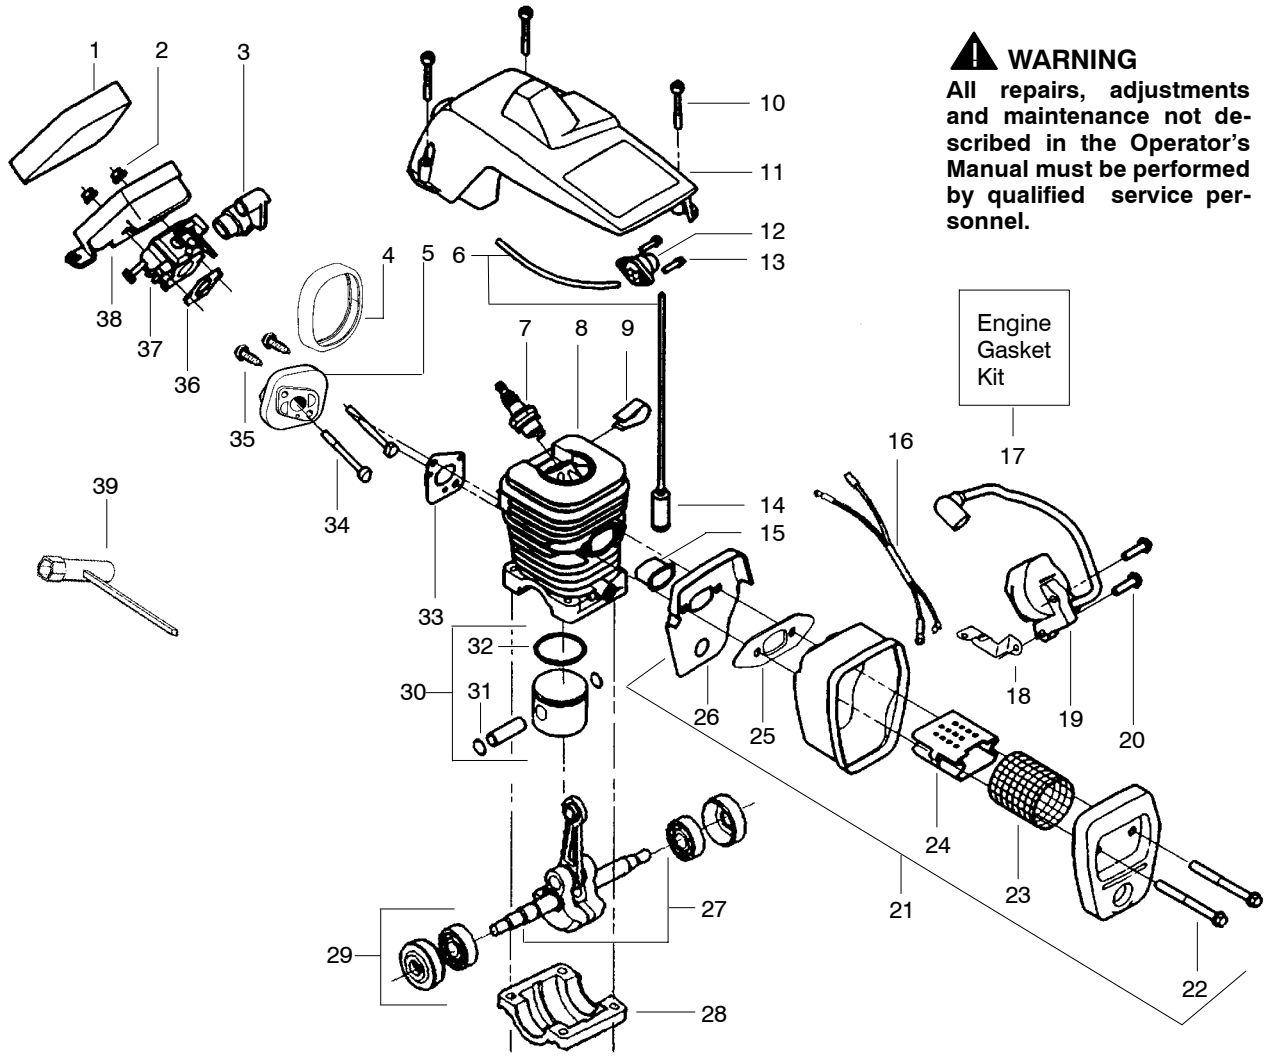

PARTS LIST NO. 530087572		Poulan® PARTS LIST	CHAIN SAW MODEL(S) 1950	
DATE 3/07/05	Replaces 530087572 - 2/25/04		Note: Illustration may differ from actual model due to design changes	PAGE NO. 4

TYPE 6

⚠ WARNING
All repairs, adjustments and maintenance not described in the Operator's Manual must be performed by qualified service personnel.

Ref.	Part No.	Description	Ref.	Part No.	Description	Ref.	Part No.	Description
1.	530037793	Foam - Air Filter	17.	530069608	Kit - Engine Gasket (Incl. 25, 33 & 36)	31.	530015697	Retainer - Piston Pin
2.	530016101	Nut	18.	530047442	Strap - Ground	32.	530038729	Ring - Piston
3.	530035526	Grommet - Carb Adjust	19.	530039198	Module - Ignition	33.	530069608	Gasket - Carb. Adap. (kit)
4.	530054144	Seal - Carb Adapter	20.	530015814	Screw	34.	530016187	Screw
5.	530049700	Carb. Adapter	21.	530047207	Assy - Muffler (Incl. 22 - 26)	35.	530016386	Screw
6.	530069247	Fuel Line Kit (Small)	22.	530016132	Screw	36.	530069608	Gasket - Carb. (kit)
7.	952030150	Spark Plug (RCJ - 7Y)	23.	530036103	Screen - Spark	37.	530071618	Kit - Carburetor (Zama W14A)
8.	530071412	Kit - Cylinder	24.	530037813	Diffuser - Muffler	38.	530057480	Housing - Air Filter
9.	530016136	Clip - High Tension Lead	25.	530069608	Gasket - Muffler (kit)	39.	530031163	Wrench - Bar
10.	530016153	Screw	26.	530049870	Backplate - Muffler	Not Shown		
11.	530071310	Cylinder Shield	27.	530047062	Assy. - Crankshaft	530163675	Operator Manual	
12.	530047213	Air Purge Ass'y.	28.	530037935	Cap - Crankcase	530057268	Decal Instruction	
13.	530015780	Screw	29.	530056363	Assy. - Seal & Bearing	530038486	Decal Stop	
14.	530095646	Fuel Pick-up Ass'y.	30.	530071408	Kit - Piston (Incl. 31 & 32)			
15.	530037652	Heat Insulator						
16.	530052296	Assy. - Wire Harness						

✓ = NEW PART NUMBER FOR THIS IPL   * = REFER TO THE SERVICE REFERENCE INDICATED FOR MORE INFORMATION. (LOCATED AT END OF IPL)
● = THESE PARTS ARE ILLUSTRATED FOR CLARITY. ORDER COMPLETE ASSEMBLY.