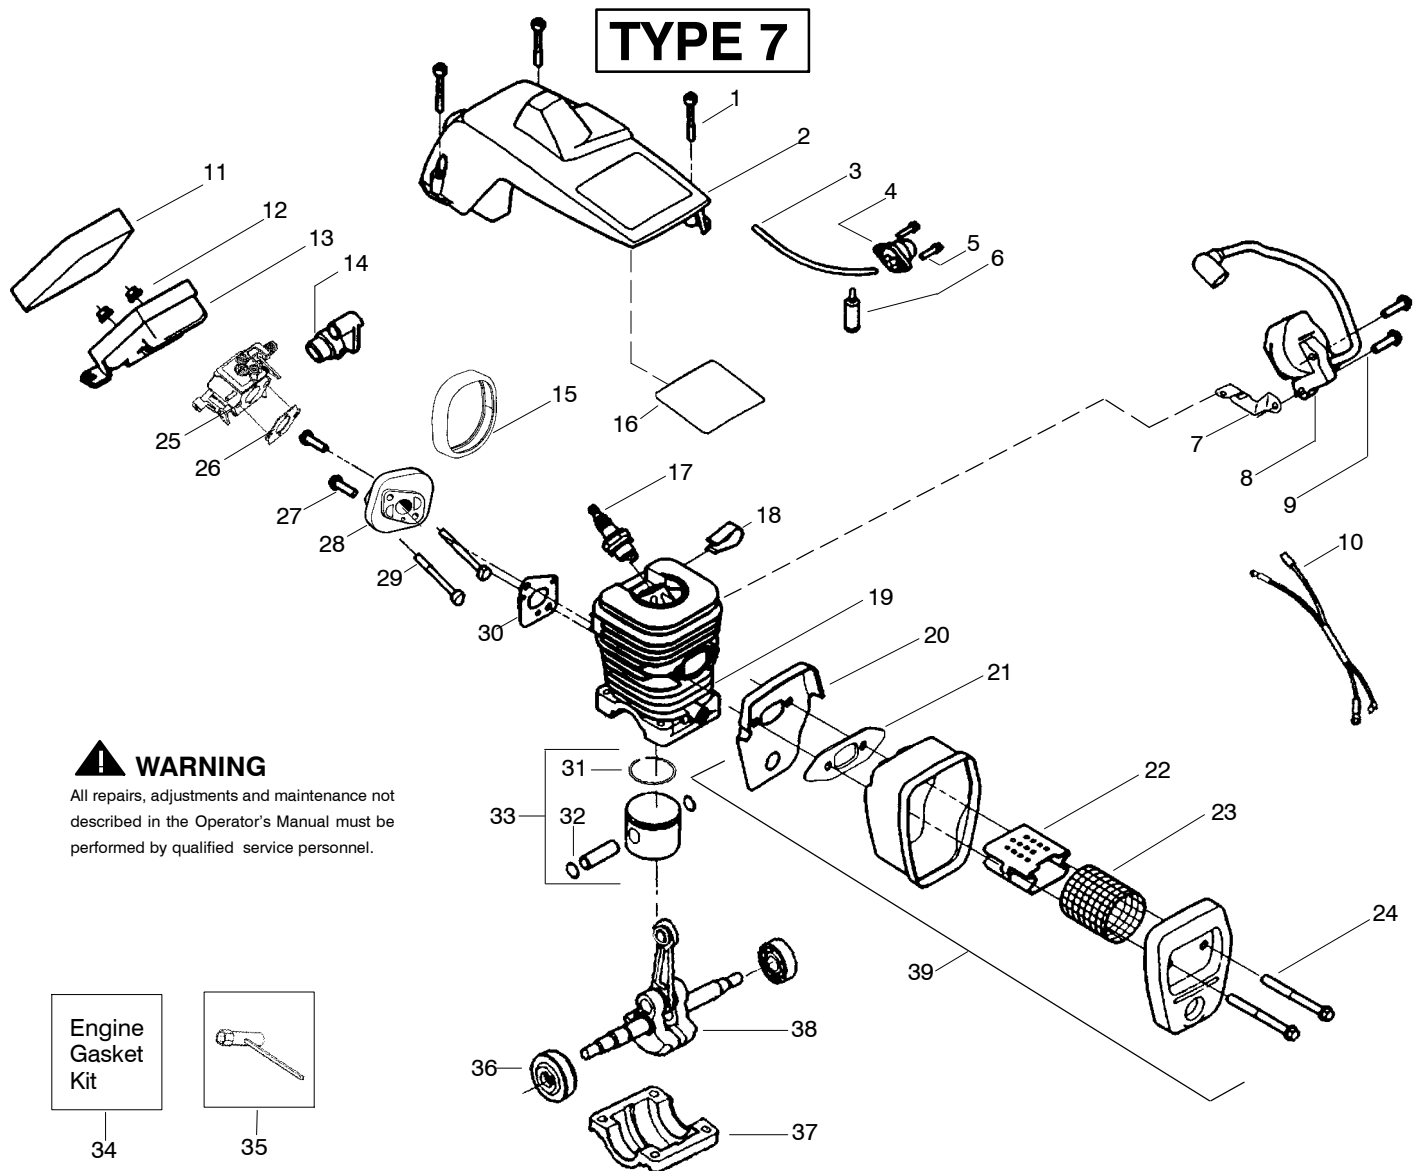

✓ = NEW PART NUMBER FOR THIS IPL * = REFER TO THE SERVICE REFERENCE INDICATED FOR MORE INFORMATION. (LOCATED AT END OF IPL)
● = THESE PARTS ARE ILLUSTRATED FOR CLARITY. ORDER COMPLETE ASSEMBLY.

PARTS LIST NO. 530087572		Poulan® PARTS LIST	CHAIN SAW MODEL(S) 1950
DATE 3/07/05	Replaces 530087572 - 2/25/04		Note: Illustration may differ from actual model due to design changes

↙ = NEW PART NUMBER FOR THIS IPL

★ = REFER TO THE SERVICE REFERENCE INDICATED FOR MORE INFORMATION. (LOCATED AT END OF IPL)

PARTS LIST NO. 530087572		Poulan® PARTS LIST	CHAIN SAW MODEL(S) 1950
DATE 3/07/05	Replaces 530087572 - 2/25/04		Note: Illustration may differ from actual model due to design changes