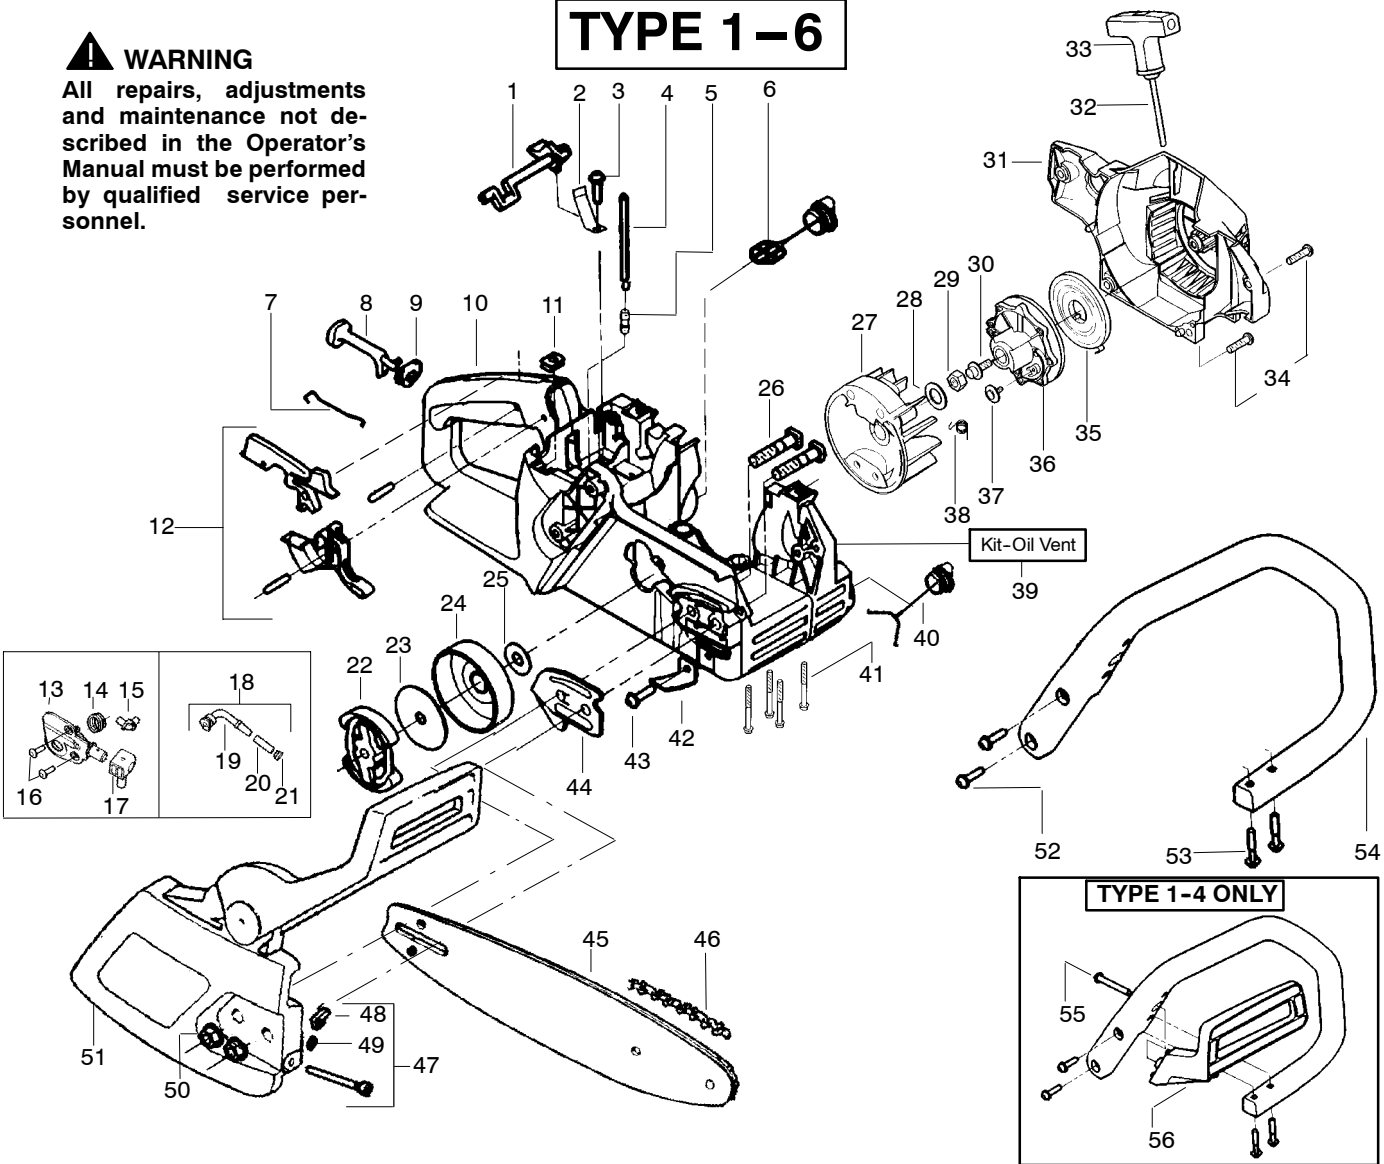

PARTS LIST NO. 530087572		Poulan® PARTS LIST	CHAIN SAW MODEL(S) 1950	
DATE 3/07/05	Replaces 530087572 - 2/25/04		Note: Illustration may differ from actual model due to design changes	PAGE NO. 1

⚠ WARNING

All repairs, adjustments and maintenance not described in the Operator's Manual must be performed by qualified service personnel.

TYPE 1-6

Ref.	Part No.	Description	Ref.	Part No.	Description	Ref.	Part No.	Description
1.	530038227	Lever-Switch (Includes Pin)	19.	530038373	Pickup-Oiler	40.	530010846	Assy-Oil Cap
2.	530016149	Spring-Switch	20.	530037821	Filter-Oil	41.	530016132	Screw
3.	530015775	Screw	21.	530030189	Plug-Oil Filter	42.	530029850	Chain-Catcher
4.	530069216	Kit-Fuel Line (Large)	22.	530014949	Assy. - Clutch	43.	530015814	Screw
5.	530023877	Fitting	23.	530015611	Washer-Clutch	44.	530038238	Plate-Bar Mounting
6.	530047192	Assy-Fuel Cap	24.	530047061	Assy-Drum W/brg.	45.	952044368	Bar - 14"
7.	530037809	Wire-Throttle	25.	530015907	Washer - Thrust	46.	952051209	Chain - 14"
8.	530047989	Lever-Choke	26.	530016133	Bolt-Bar Mounting	47.	530069611	Kit-Bar Adjust (incl.48,49)
9.	530038406	Grommet-Choke Knob	27.	530039209	Assy-Flywheel	48.	530015826	Pin-Bar Adjust
10.	530069822	Kit-Chassis Assy	28.	530015127	Washer - Flywheel	49.	530038593	Retainer-Bar Adjust
11.	530015922	Nut-Speed	29.	530016134	Nut-Flywheel	50.	530015917	Nut-Bar Mounting
12.	530071305	Kit-Trigger & Lockout	30.	530015920	Screw	51.	530054735	Assy-Chain Brake (Type 1,2,3,4,5,6)
13.	530071259	Kit-Oil Pump (incl 14,15,17)	31.	530049334	Housing-Fan	52.	530015814	Screw
14.	530037820	Gear-Worm Spring	32.	530069232	Kit-Rope	53.	530015940	Screw
15.	530049477	Elbow-Oil Pickup	33.	530037485	Handle-Starter	54.	530056798	Handle-Front
16.	530016064	Screw	34.	530015892	Screw	55.	530016020	Bolt-Handguard (Type 1-4 only)
17.	530019206	Seal Block	35.	530027531	Spring-Starter	56.	530038224	Handguard (Type 1-4 only)
18.	530047663	Assy-Oil-Pickup (Incl. 19, 20 & 21)	36.	530037817	Pulley-Starter			
			37.	530016080	Screw			
			38.	530023817	Spring - Starter Dog			
			39.	530071666	Kit-Oil Vent			

✓ = NEW PART NUMBER FOR THIS IPL   ★ = REFER TO THE SERVICE REFERENCE INDICATED FOR MORE INFORMATION. (LOCATED AT END OF IPL)