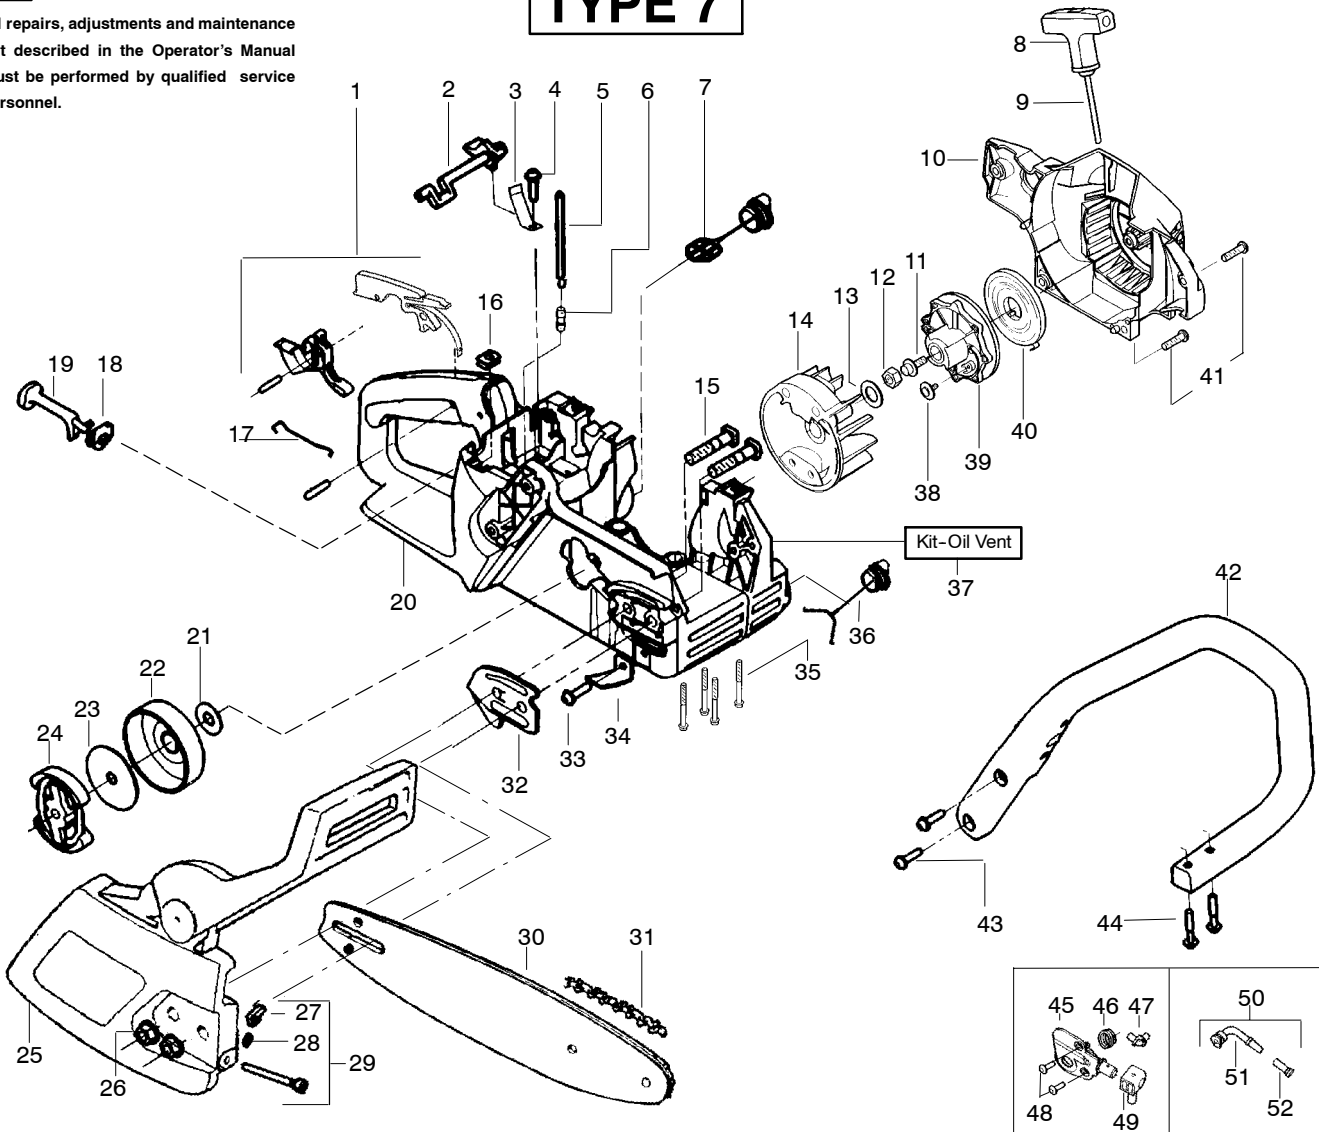

PARTS LIST NO. 530087572		Poulan® PARTS LIST	CHAIN SAW MODEL(S) 1950	
DATE 3/07/05	Replaces 530087572 - 2/25/04		Note: Illustration may differ from actual model due to design changes	PAGE NO. 2

⚠ WARNING

All repairs, adjustments and maintenance not described in the Operator's Manual must be performed by qualified service personnel.

TYPE 7

Ref.	Part No.	Description	Ref.	Part No.	Description	Ref.	Part No.	Description
1.	530071832	Kit-Trigger & Lockout	21.	530015907	Washer - Thrust	40.	530027531	Spring-Starter
2.	530038227	Lever-Switch (Includes Pin)	22.	530047061	Assy-Drum W/brg.	41.	530015892	Screw
3.	530016149	Spring-Switch	23.	530015611	Washer-Clutch	42.	530059172	Handle-Front
4.	530015775	Screw	24.	530014949	Assy. - Clutch	43.	530015814	Screw
5.	530069216	Kit-Fuel Line (Large)	25.	530054735	Assy-Chain Brake	44.	530015940	Screw
6.	530023877	Fitting	26.	530015917	Nut-Bar Mounting	45.	530071259	Kit-Oil Pump (incl 46,47,49)
7.	530047192	Assy-Fuel Cap	27.	530015826	Pin-Bar Adjust	46.	530037820	Gear-Worm Spring
8.	530037485	Handle-Starter	28.	530038593	Retainer-Bar Adjust	47.	530049477	Elbow-Oil Pickup
9.	530069232	Kit-Rope	29.	530069611	Kit-Bar Adjust (incl.27,28)	48.	530016064	Screw
10.	530049334	Housing-Fan	30.	952044368	Bar - 14"	49.	530019206	Seal Block
11.	530015920	Screw	31.	952051209	Chain - 14"	50.	530047663	Assy-Oil-Pickup (Incl. 51,52)
12.	530016134	Nut-Flywheel	32.	530038238	Plate-Bar Mounting	51.	530038373	Pickup-Oiler
13.	530015127	Washer-Flywheel	33.	530015814	Screw	52.	530056533	Filter-Oil
14.	530039187	Assy-Flywheel	34.	530029850	Chain Catcher			
15.	530016133	Bolt-Bar Mounting	35.	530016132	Screw			
16.	530015922	Nut-Speed	36.	530010846	Assy-Oil Cap			
17.	530037809	Wire-Throttle	37.	530071666	Kit-Oil Vent			
18.	530049005	Grommet-Choke Knob	38.	530016080	Screw			
19.	530047989	Lever-Choke	39.	530037817	Pulley-Starter			
20.	530058909	Assy-Chassis						

✓ = NEW PART NUMBER FOR THIS IPL

★ = REFER TO THE SERVICE REFERENCE INDICATED FOR MORE INFORMATION. (LOCATED AT END OF IPL)