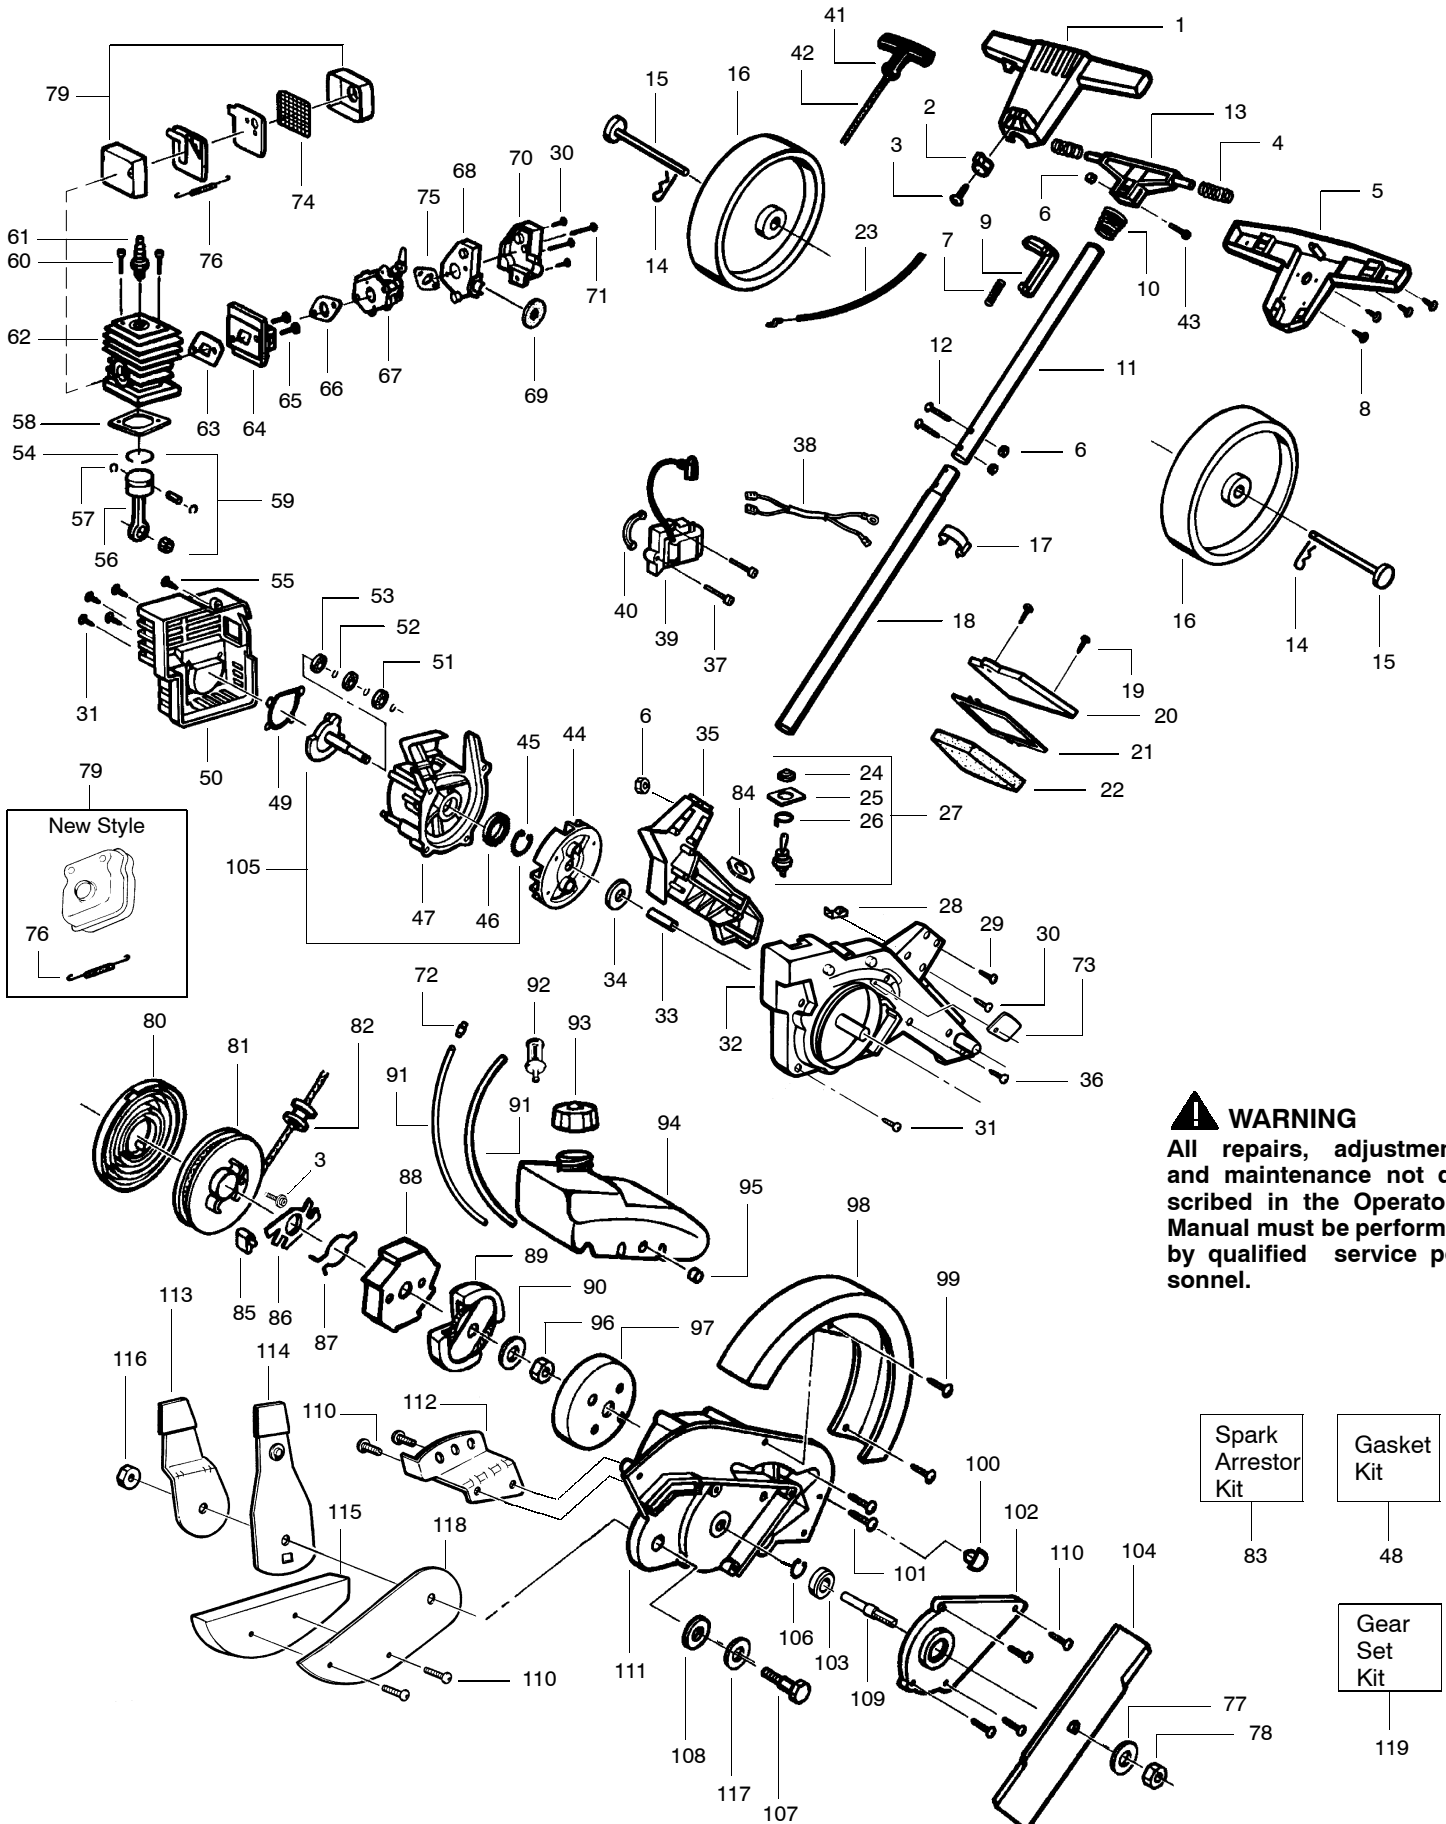

PARTS LIST NO. 530087525		WEED EATER® PARTS LIST	EDGER MODEL(S) PE550
DATE 6/29/00	REPLACES 530087525-9/3/99		Note: Illustration may differ from actual model due to design changes

⚠ WARNING
 All repairs, adjustments and maintenance not described in the Operator's Manual must be performed by qualified service personnel.

- Spark Arrestor Kit
83
- Gasket Kit
48
- Gear Set Kit
119

PARTS LIST NO. 530087525		WEED EATER® PARTS LIST	EDGER MODEL(S) PE550
DATE 6/29/00	REPLACES 530087525-9/3/99		Note: Illustration may differ from actual model due to design changes

✓ = NEW PART NUMBER FOR THIS IPL

★ = REFER TO THE SERVICE REFERENCE INDICATED FOR MORE INFORMATION. (LOCATED AT END OF IPL)

PARTS LIST NO. 530087525		WEED EATER® PARTS LIST	EDGER MODEL(S) PE550
DATE 6/29/00	REPLACES 530087525-9/3/99		Note: Illustration may differ from actual model due to design changes