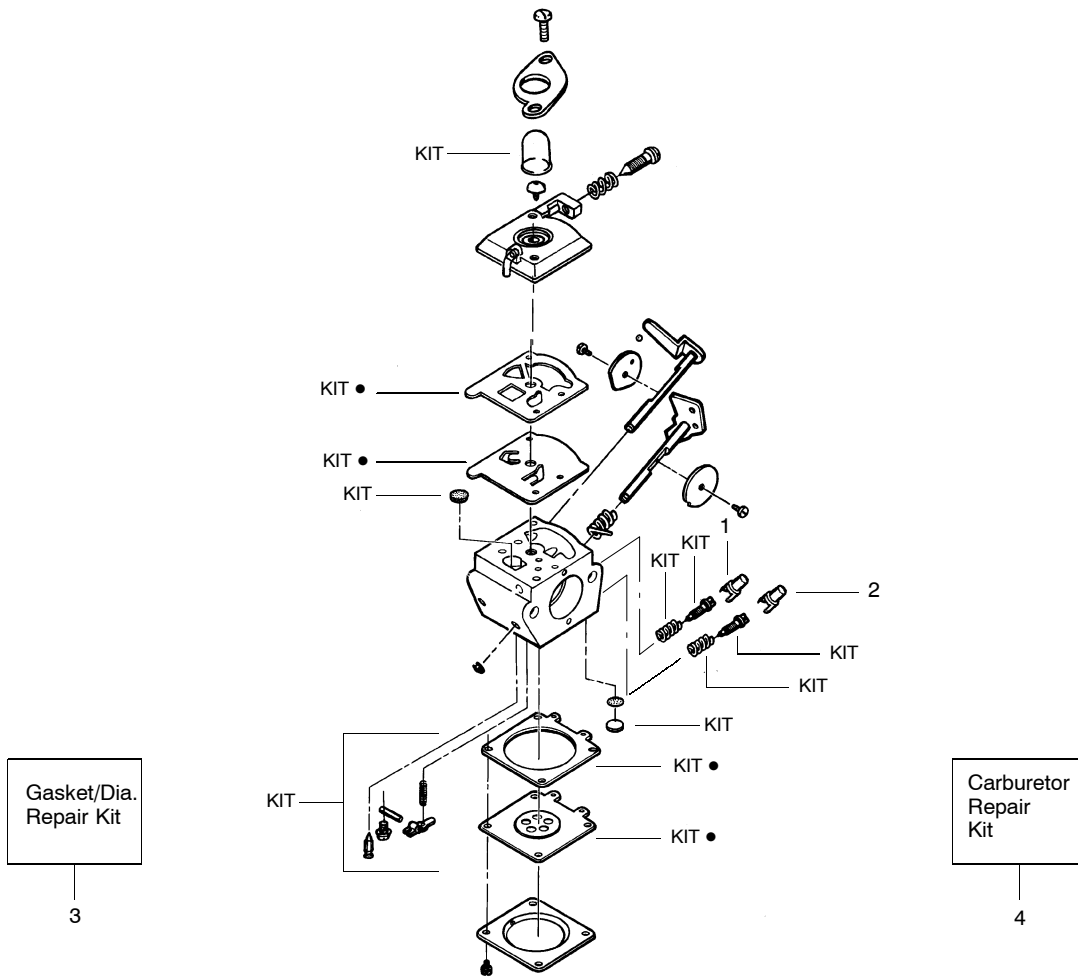

PARTS LIST NO. 530087525		WEED EATER® PARTS LIST	EDGER MODEL(S) PE550	
DATE 6/29/00	REPLACES 530087525-9/3/99		Note: Illustration may differ from actual model due to design changes	PAGE NO. 3

Carburetor Assembly #530069654 WT 308

Ref.	Part No.	Description
1.	530038317	Limiter Cap-Low
2.	530038318	Limiter Cap-High
3.	530069844	Gasket/Diaphragm Kit (● = Indicates Contents)
4.	530069832	Carburetor Repair Kit (KIT = Indicates Contents)

✓ = NEW PART NUMBER FOR THIS IPL   * = REFER TO THE SERVICE REFERENCE INDICATED FOR MORE INFORMATION. (LOCATED AT END OF IPL)
● = THESE PARTS ARE ILLUSTRATED FOR CLARITY. ORDER COMPLETE ASSEMBLY.