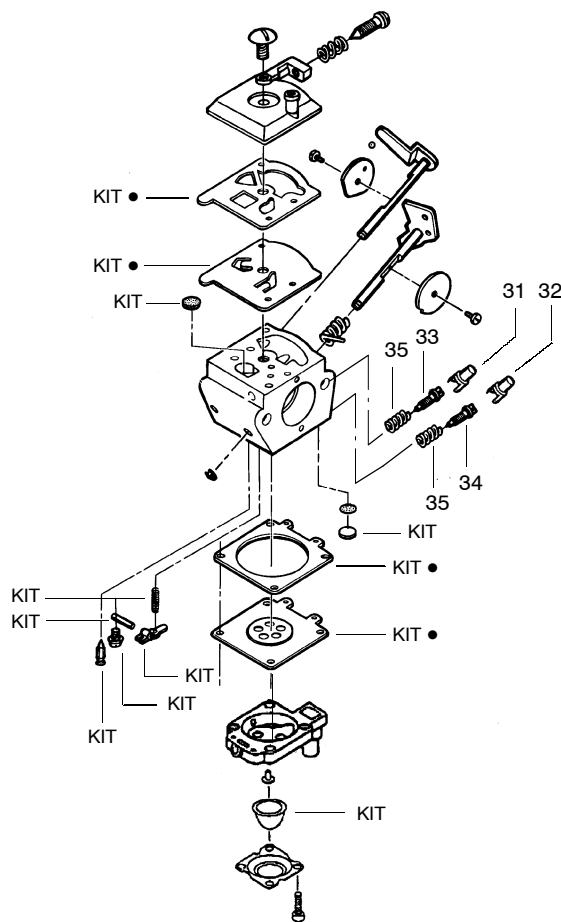

✓ = NEW PART NUMBER FOR THIS IPL

* = REFER TO THE SERVICE REFERENCE INDICATED FOR MORE INFORMATION. (LOCATED AT END OF IPL)

PARTS LIST NO. 530087473		WEED EATER® PARTS LIST	MODEL(S) GHT180 & GHT220
DATE 2/1/98	NEW		PAGE NO. 2
Note: Illustration may differ from actual model due to design changes			

Carburetor Assembly #530069682

Ref.	Part No.	Description	Ref.	Part No.	Description
1.	530029954	Ignition Switch	21.	530036228	Pinion Ass'y.
2.	530036443	Switch Wire Ass'y.	22.	530016013	Gear Bearing
3.	530015775	Screw	23.	530069355	Drive Gear Ass'y.
4.	530029958	Trigger Lever	24.	530036046	Isolator Plate
5.	530015940	Screw	25.	530036965	Fuel Cap Ass'y.
6.	530015770	Screw	26.	530015955	Screw
7.	530038305	Handle Cover	27.	530015805	Screw
8.	530029956	Throttle Trigger	28.	530014399	Gear Box Ass'y. (Incl. 21, 22 & 27)
9.	530036122	Throttle Lockout	29.	530069867	Carb. Repair Kit (KIT = Indicates Contents)
10.	530036123	Trigger Spring	30.	530069866	Gasket/Diaphragm Kit (● = Indicates Contents)
11.	530015934	Screw	31.	530038317	Limiter Cap (Low)
12.	530047879	Rear Handle/Tank Ass'y.	32.	530038318	Limiter Cap (High)
13.	530094992	Front Handle	33.	530035444	Needle-Low
14.	530029946	Spring	34.	530035443	Needle-High
15.	530048113	Clutch & Drum Ass'y.	35.	530035445	Spring Needle
16.	530015814	Screw			
17.	530029916	Gear Box Plate			
18.	530032121	Bushing Blade			
19.	-	Blade Ass'y.			
	530403228	19"			
	530403229	22"			
20.	530029948	Blade Seal			