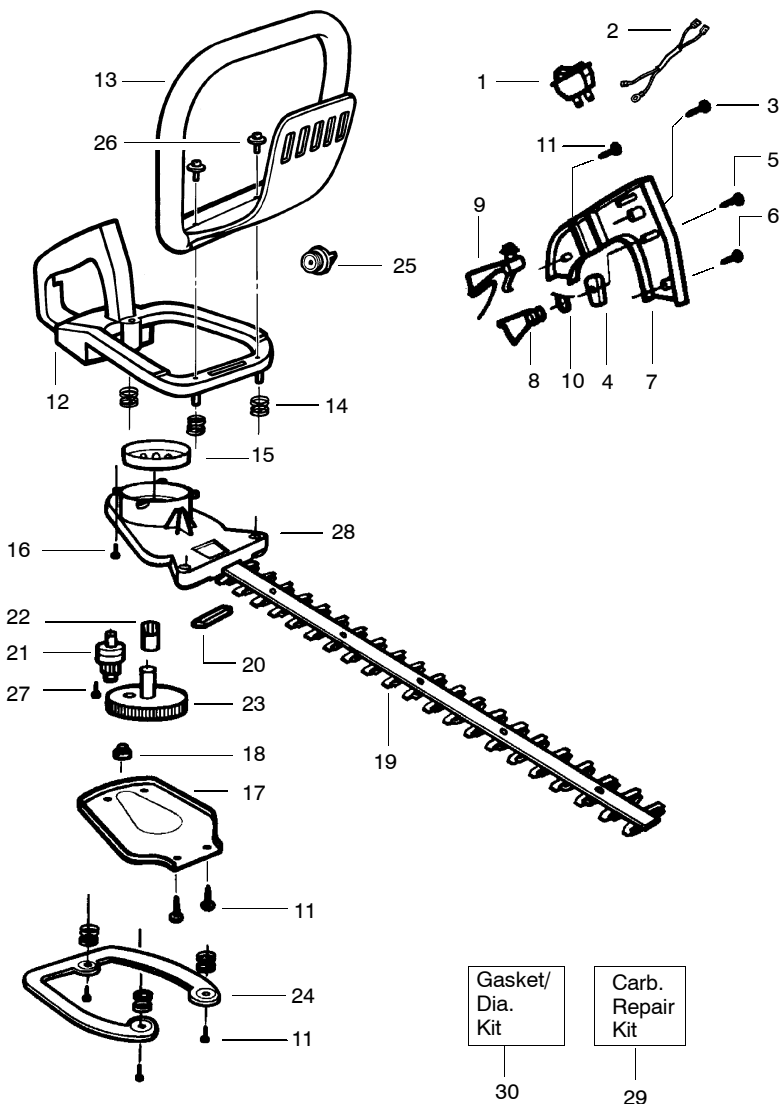

PARTS LIST NO. 530087473		WEED EATER® PARTS LIST	MODEL(s) GHT180 & GHT220
DATE 2/1/98	NEW	Note: Illustration may differ from actual model due to design changes	
			PAGE NO. 1

⚠ WARNING
 All repairs, adjustments and maintenance not described in the Operator's Manual must be performed by qualified service personnel.

✓ = NEW PART NUMBER FOR THIS IPL

* = REFER TO THE SERVICE REFERENCE INDICATED FOR MORE INFORMATION. (LOCATED AT END OF IPL)

PARTS LIST NO. 530087473		WEED EATER® PARTS LIST	MODEL(S) GHT180 & GHT220
DATE 2/1/98	NEW		PAGE NO. 2
Note: Illustration may differ from actual model due to design changes			

Carburetor Assembly #530069682

Ref.	Part No.	Description	Ref.	Part No.	Description
1.	530029954	Ignition Switch	21.	530036228	Pinion Ass'y.
2.	530036443	Switch Wire Ass'y.	22.	530016013	Gear Bearing
3.	530015775	Screw	23.	530069355	Drive Gear Ass'y.
4.	530029958	Trigger Lever	24.	530036046	Isolator Plate
5.	530015940	Screw	25.	530036965	Fuel Cap Ass'y.
6.	530015770	Screw	26.	530015955	Screw
7.	530038305	Handle Cover	27.	530015805	Screw
8.	530029956	Throttle Trigger	28.	530014399	Gear Box Ass'y. (Incl. 21, 22 & 27)
9.	530036122	Throttle Lockout	29.	530069867	Carb. Repair Kit (KIT = Indicates Contents)
10.	530036123	Trigger Spring	30.	530069866	Gasket/Diaphragm Kit (● = Indicates Contents)
11.	530015934	Screw	31.	530038317	Limiter Cap (Low)
12.	530047879	Rear Handle/Tank Ass'y.	32.	530038318	Limiter Cap (High)
13.	530094992	Front Handle	33.	530035444	Needle-Low
14.	530029946	Spring	34.	530035443	Needle-High
15.	530048113	Clutch & Drum Ass'y.	35.	530035445	Spring Needle
16.	530015814	Screw			
17.	530029916	Gear Box Plate			
18.	530032121	Bushing Blade			
19.	-	Blade Ass'y.			
	530403228	19"			
	530403229	22"			
20.	530029948	Blade Seal			