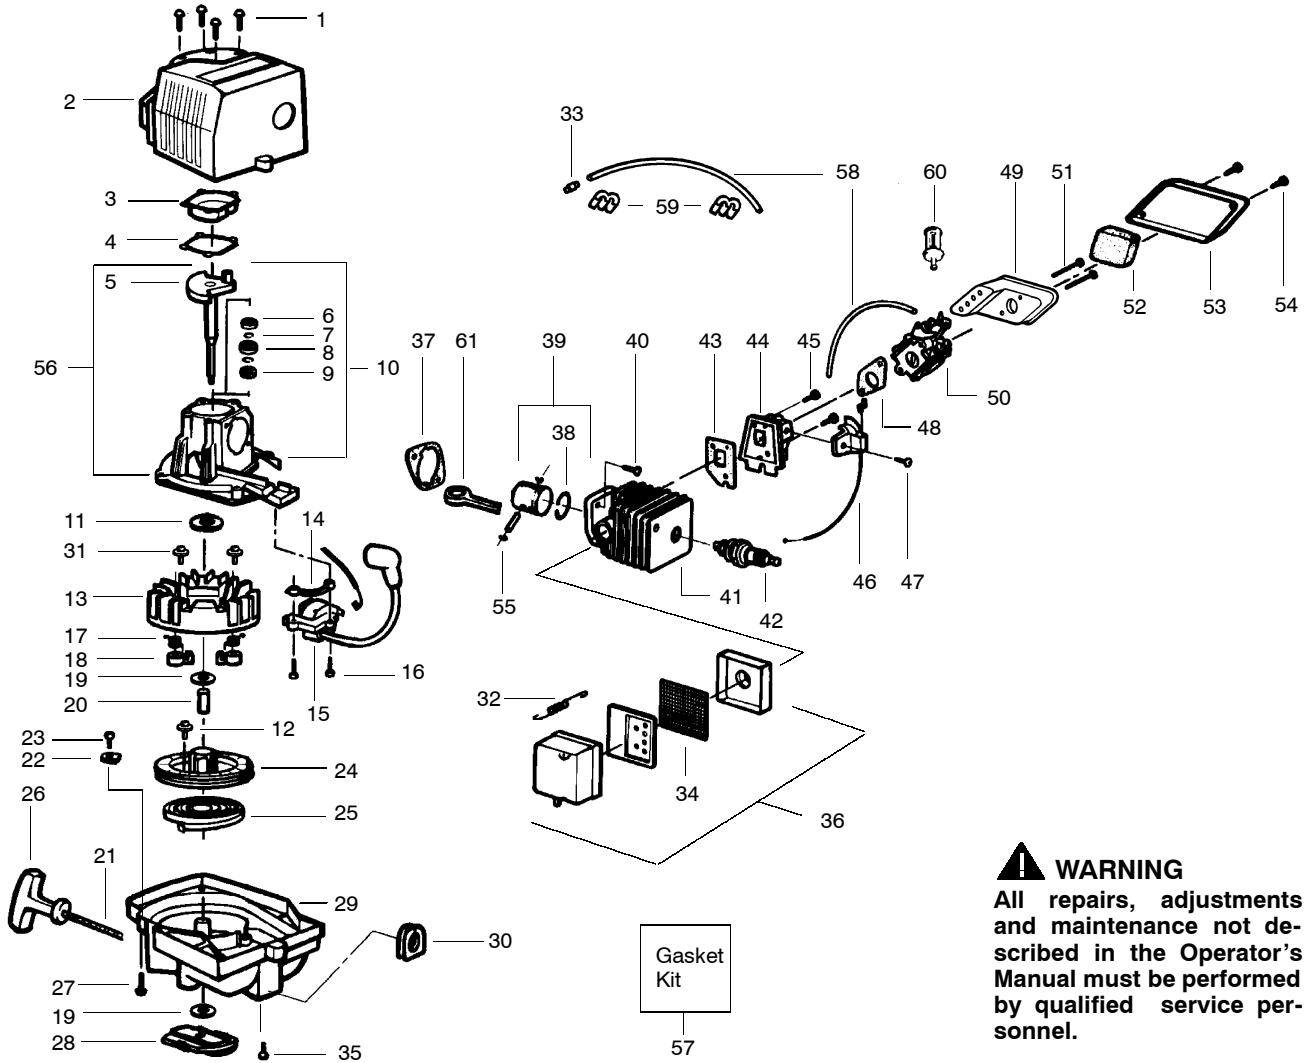

PARTS LIST NO. 530087473		WEED EATER® PARTS LIST	MODEL(s) GHT180 & GHT220
DATE 2/1/98	NEW	Note: Illustration may differ from actual model due to design changes	
			PAGE NO. 1

⚠ WARNING
 All repairs, adjustments and maintenance not described in the Operator's Manual must be performed by qualified service personnel.

✓ = NEW PART NUMBER FOR THIS IPL

* = REFER TO THE SERVICE REFERENCE INDICATED FOR MORE INFORMATION. (LOCATED AT END OF IPL)

PARTS LIST NO. 530087473		WEED EATER® PARTS LIST	MODEL(S) GHT180 & GHT220
DATE 2/1/98	NEW		PAGE NO. 2
Note: Illustration may differ from actual model due to design changes			

Carburetor Assembly #530069682

Ref.	Part No.	Description	Ref.	Part No.	Description
1.	530029954	Ignition Switch	21.	530036228	Pinion Ass'y.
2.	530036443	Switch Wire Ass'y.	22.	530016013	Gear Bearing
3.	530015775	Screw	23.	530069355	Drive Gear Ass'y.
4.	530029958	Trigger Lever	24.	530036046	Isolator Plate
5.	530015940	Screw	25.	530036965	Fuel Cap Ass'y.
6.	530015770	Screw	26.	530015955	Screw
7.	530038305	Handle Cover	27.	530015805	Screw
8.	530029956	Throttle Trigger	28.	530014399	Gear Box Ass'y. (Incl. 21, 22 & 27)
9.	530036122	Throttle Lockout	29.	530069867	Carb. Repair Kit (KIT = Indicates Contents)
10.	530036123	Trigger Spring	30.	530069866	Gasket/Diaphragm Kit (● = Indicates Contents)
11.	530015934	Screw	31.	530038317	Limiter Cap (Low)
12.	530047879	Rear Handle/Tank Ass'y.	32.	530038318	Limiter Cap (High)
13.	530094992	Front Handle	33.	530035444	Needle-Low
14.	530029946	Spring	34.	530035443	Needle-High
15.	530048113	Clutch & Drum Ass'y.	35.	530035445	Spring Needle
16.	530015814	Screw			
17.	530029916	Gear Box Plate			
18.	530032121	Bushing Blade			
19.	-	Blade Ass'y.			
	530403228	19"			
	530403229	22"			
20.	530029948	Blade Seal			