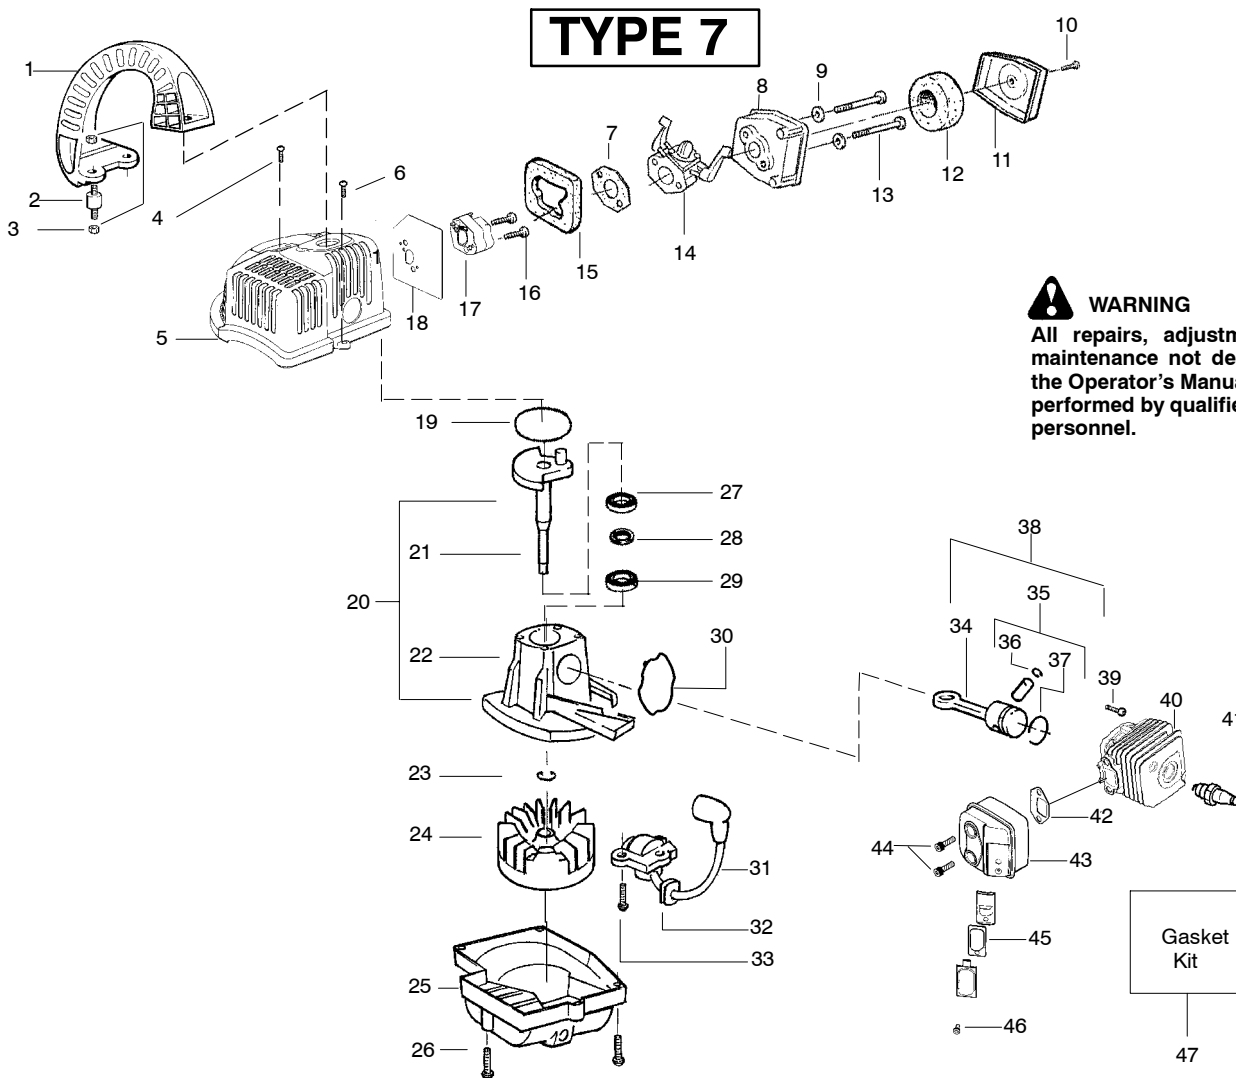

✓ = NEW PART NUMBER FOR THIS IPL

★ = REFER TO THE SERVICE REFERENCE INDICATED FOR MORE INFORMATION. (LOCATED AT END OF IPL)

PARTS LIST NO. 530087472		WEED EATER® PARTS LIST	MODEL(S) FL1500
DATE 9/15/04	REPLACES 530087472-05/28/04		Note: Illustration may differ from actual model due to design changes

✓ = NEW PART NUMBER FOR THIS IPL * = REFER TO THE SERVICE REFERENCE INDICATED FOR MORE INFORMATION. (LOCATED AT END OF IPL)

PARTS LIST NO. 530087472		WEED EATER® PARTS LIST	MODEL(S) FL1500
DATE 9/15/04	REPLACES 530087472-05/28/04		Note: Illustration may differ from actual model due to design changes