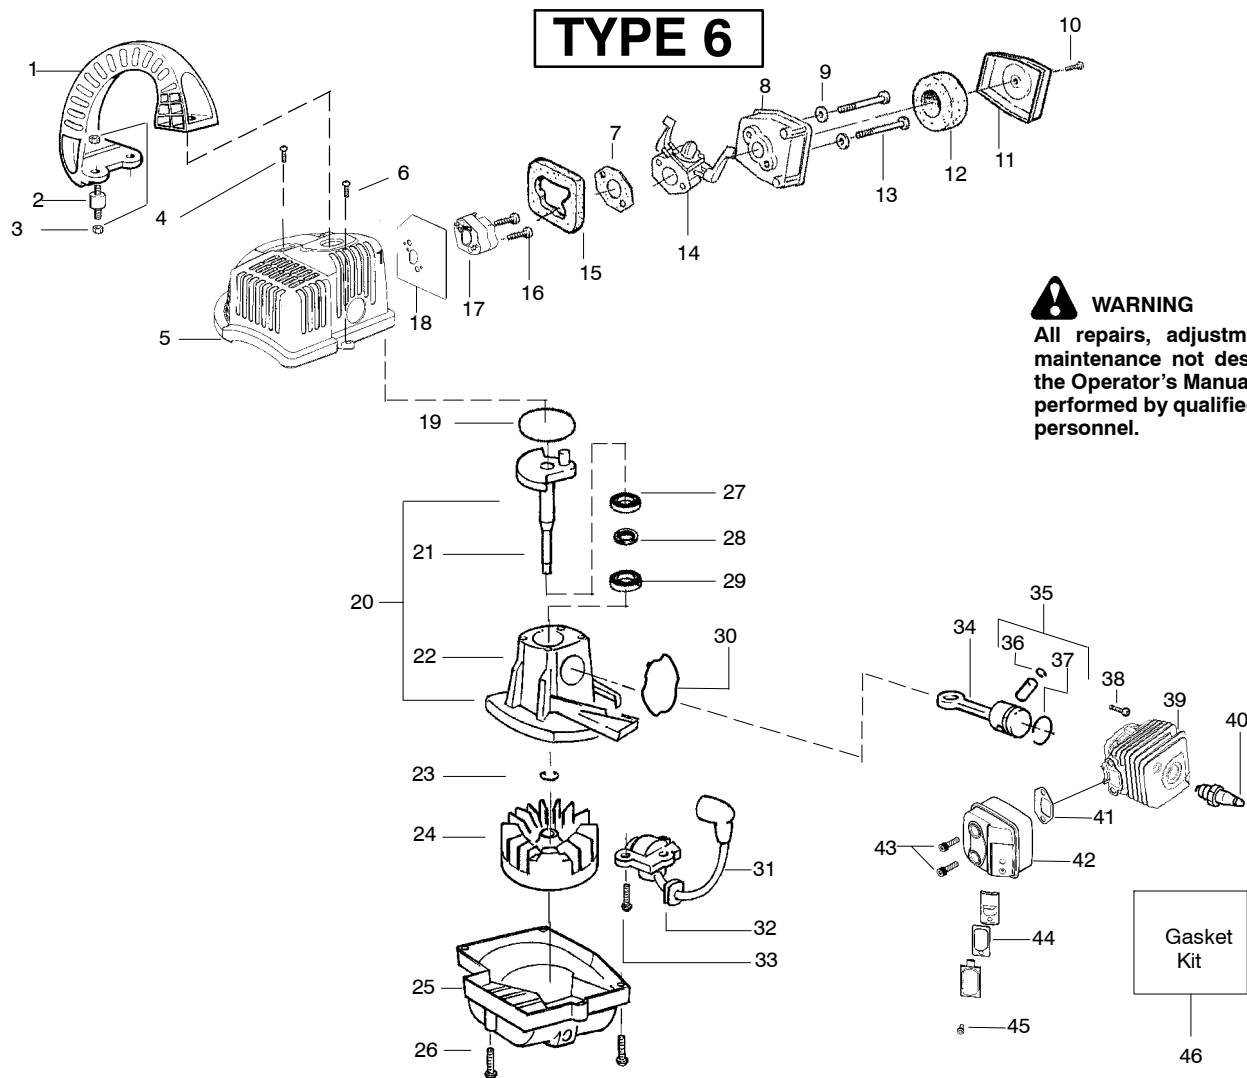

PARTS LIST NO. 530087472		WEED EATER® PARTS LIST	MODEL(S) FL1500	
DATE 9/15/04	REPLACES 530087472-05/28/04		Note: Illustration may differ from actual model due to design changes	PAGE NO. 3

WARNING
All repairs, adjustments and maintenance not described in the Operator's Manual must be performed by qualified service personnel.

Ref.	Part No.	Description	Ref.	Part No.	Description
1.	530054429	Handle	25.	530055335	Fan Housing
2.	530054432	Isolator-Handle	26.	530015810	Screw
3.	530016316	Nut	27.	530032125	Inner Bearing
4.	530015810	Screw	28.	530019264	Seal-Crankcase
5.	530057102	Shroud	29.	530055728	Bearing-Outer
6.	530016349	Screw	30.	530071472	Seal-Cylinder (Kit)
7.	530071472	Gasket-Carb. (Kit)	31.	530039163	Ignition Module
8.	530052333	Air Box	32.	530019182	Grommet-Ign. Module
9.	530015123	Washer	33.	530016357	Screw
10.	530016349	Screw	34.	530069945	Kit-Connecting Rod Assy.
11.	530052332	Cover-Air Box	35.	530071357	Kit-Piston (Incl. 36 & 37)
12.	530047932	Foam-Air Filter	36.	530015162	Wrist Pin Retainer
13.	530016394	Screw	37.	530055120	Piston Ring
14.	530071629	Kit-Carburetor Ass'y. (C1U-W12A)	38.	530015953	Screw
15.	530057725	Foam-Air Dam	39.	530012500	Cylinder
16.	530016309	Screw	40.	952030249	Spark Plug (RCJ-6Y)
17.	530057634	Adaptor-Carb.	41.	530071472	Gasket-Muffler (kit)
18.	530071472	Gasket-Cyl/Carb. Adaptor (Kit)	42.	530071793	Kit-Muffler (incl. #41,43-45)
19.	530071472	O-ring-C'case/Shroud (Kit)	43.	530016338	Bolt-Muffler
20.	530071680	Assy.-C'case & C'shaft (Incl. 21-23)	44.	530071361	Kit-Spark Aresstor
21.	530052344	Assy.-Crankshaft	45.	530015241	Screw
22.	530012510	Assy.-Crankcase (Incl. 27-29)	46.	530071472	Kit-Gasket (incl. 7,18,19,30)
23.	530015941	Retainer Ring (C'shaft)			Not Shown
24.	530054115	Assy.-Flywheel			
				530164008	Manual

✓ = NEW PART NUMBER FOR THIS IPL   * = REFER TO THE SERVICE REFERENCE INDICATED FOR MORE INFORMATION. (LOCATED AT END OF IPL)