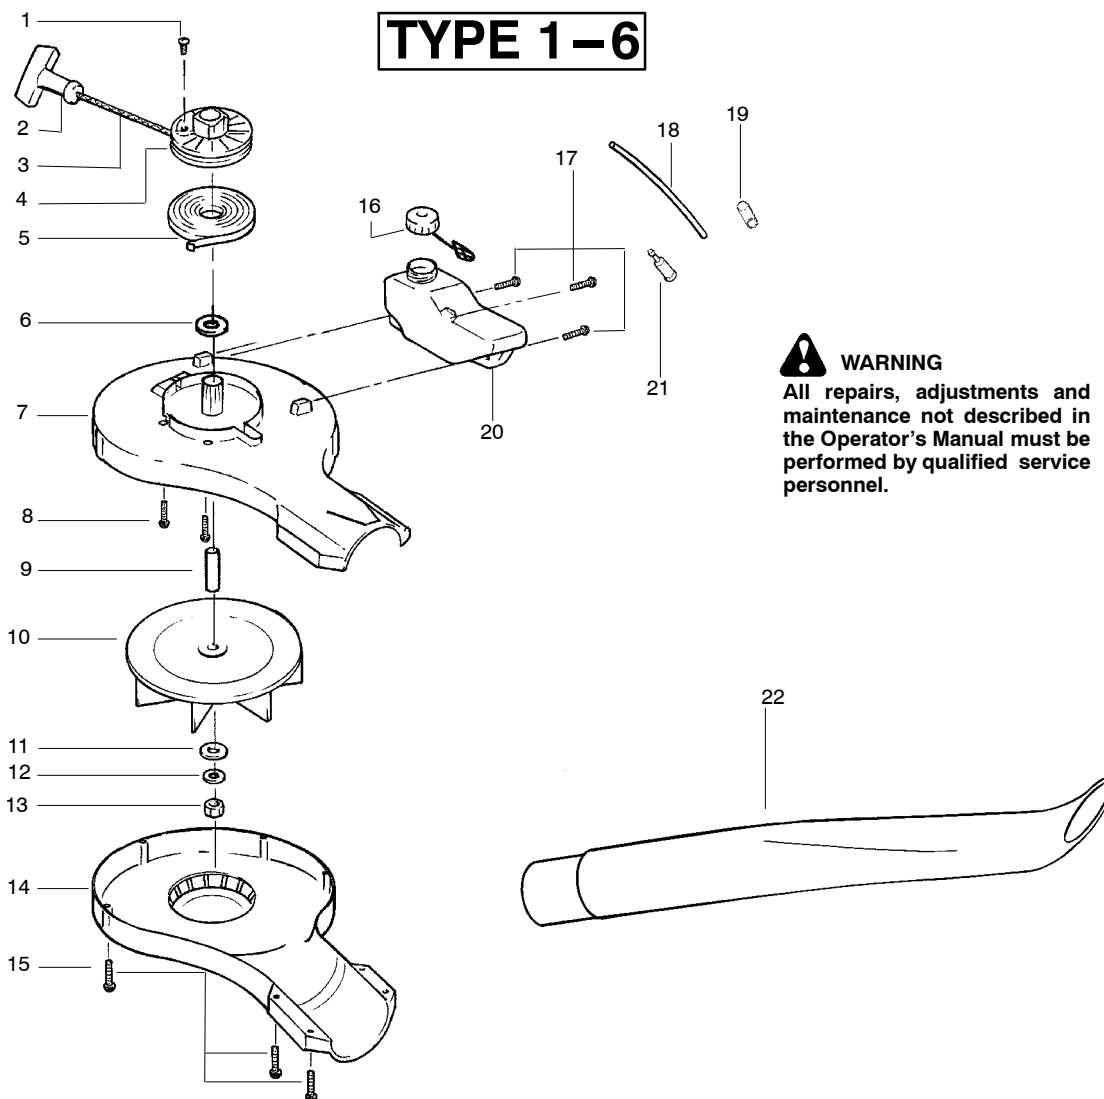

PARTS LIST NO. 530087472		WEED EATER® PARTS LIST	MODEL(s) FL1500	
DATE 9/15/04	REPLACES 530087472-05/28/04		Note: Illustration may differ from actual model due to design changes	PAGE NO. 5

WARNING
All repairs, adjustments and maintenance not described in the Operator's Manual must be performed by qualified service personnel.

Ref.	Part No.	Description	Ref.	Part No.	Description
1.	530016392	Screw	14.	530054181	Assy-Impeller Housing (Lower)
2.	530049488	Handle-Starter	15.	530015886	Screw
3.	530069907	Kit-Rope	16.	530014347	Assy-Fuel Cap
4.	530071792	Kit-Starter Pulley (Incl. 1)	17.	530016349	Screw
5.	530042086	Spring-Starter	18.	530069599	Kit-Fuel Line
6.	530015149	Washer	19.	530053314	Grommet-Fuel Line
7.	530052334	Housing-Impeller (Upper)	20.	530053021	Assy-Fuel Tank (Incl. cap,filter, fuel lines)
8.	530015814	Screw	21.	530095646	Fuel Pick-up Ass'y.
9.	530052434	Spacer-Flywheel	22.	530053461	Tube-Blower
10.	530053237	Assy-Impeller			
11.	530016260	Washer-Flat			
12.	530092322	Lockwasher			
13.	530626605	Nut			

✓ = NEW PART NUMBER FOR THIS IPL   ★ = REFER TO THE SERVICE REFERENCE INDICATED FOR MORE INFORMATION. (LOCATED AT END OF IPL)