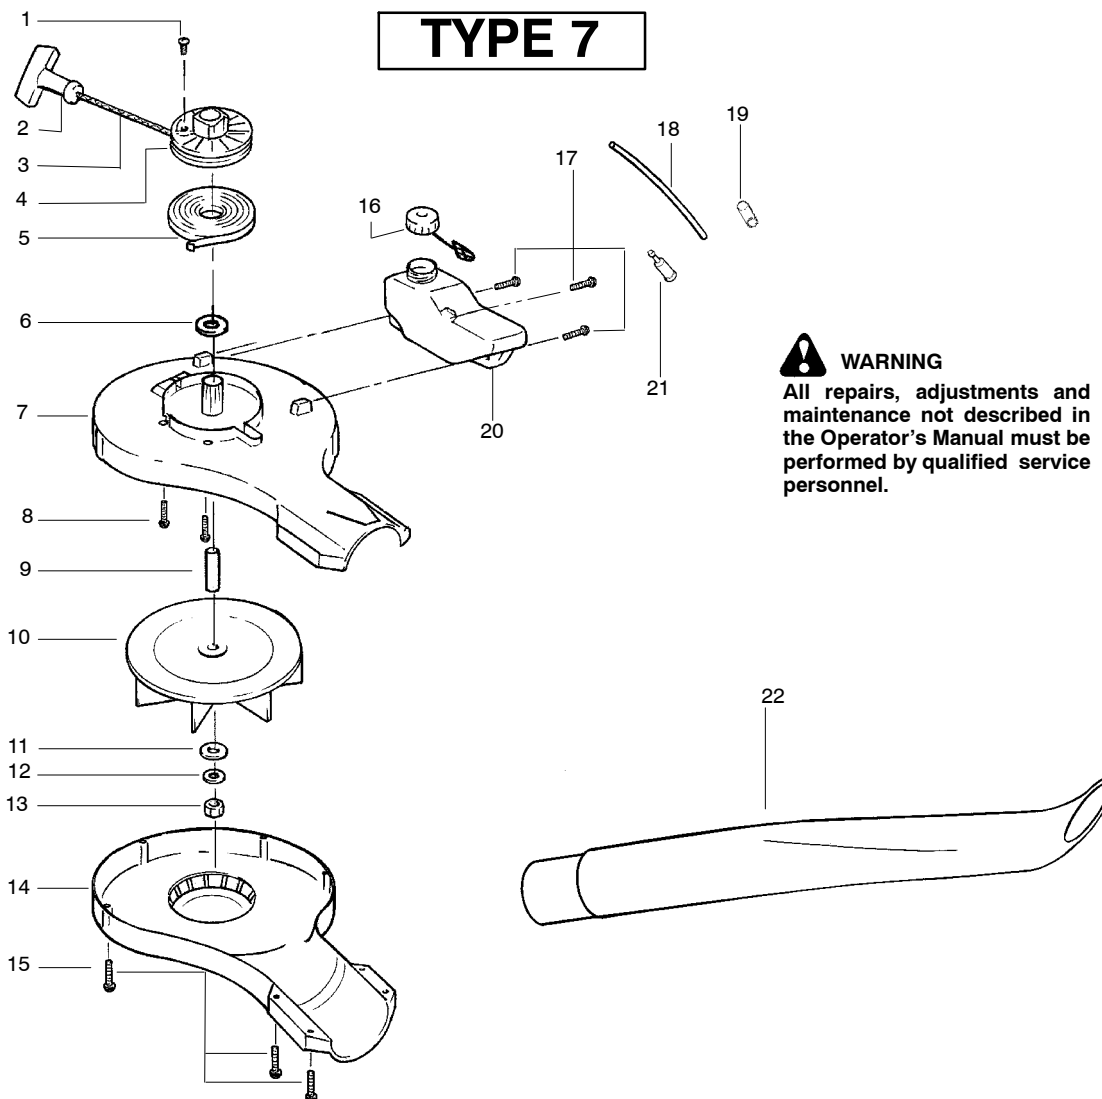

PARTS LIST NO. 530087472		WEED EATER® PARTS LIST	MODEL(s) FL1500	
DATE 9/15/04	REPLACES 530087472-05/28/04		Note: Illustration may differ from actual model due to design changes	PAGE NO. 6

WARNING
All repairs, adjustments and maintenance not described in the Operator's Manual must be performed by qualified service personnel.

Ref.	Part No.	Description	Ref.	Part No.	Description
1.	530016392	Screw	14.	530054181	Assy-Impeller Housing (Lower)
2.	530049488	Handle-Starter	15.	530015886	Screw
3.	530069907	Kit-Rope	16.	530014347	Assy-Fuel Cap
4.	530071792	Kit-Starter Pulley (Incl. 1)	17.	530016349	Screw
5.	530042086	Spring-Starter	18.	530069599	Kit-Fuel Line
6.	530015149	Washer	19.	530053314	Grommet-Fuel Line
7.	530058713	Housing-Impeller (Upper)	20.	530053021	Assy-Fuel Tank (Incl. cap, filter, fuel lines)
8.	530015814	Screw	21.	530014362	Fuel Pick-up Ass'y.
9.	530052434	Spacer-Flywheel	22.	530052337	Tube-Blower
10.	530053237	Assy-Impeller			
11.	530016260	Washer-Flat			
12.	530092322	Lockwasher			
13.	530626605	Nut			

✓ = NEW PART NUMBER FOR THIS IPL   ★ = REFER TO THE SERVICE REFERENCE INDICATED FOR MORE INFORMATION. (LOCATED AT END OF IPL)