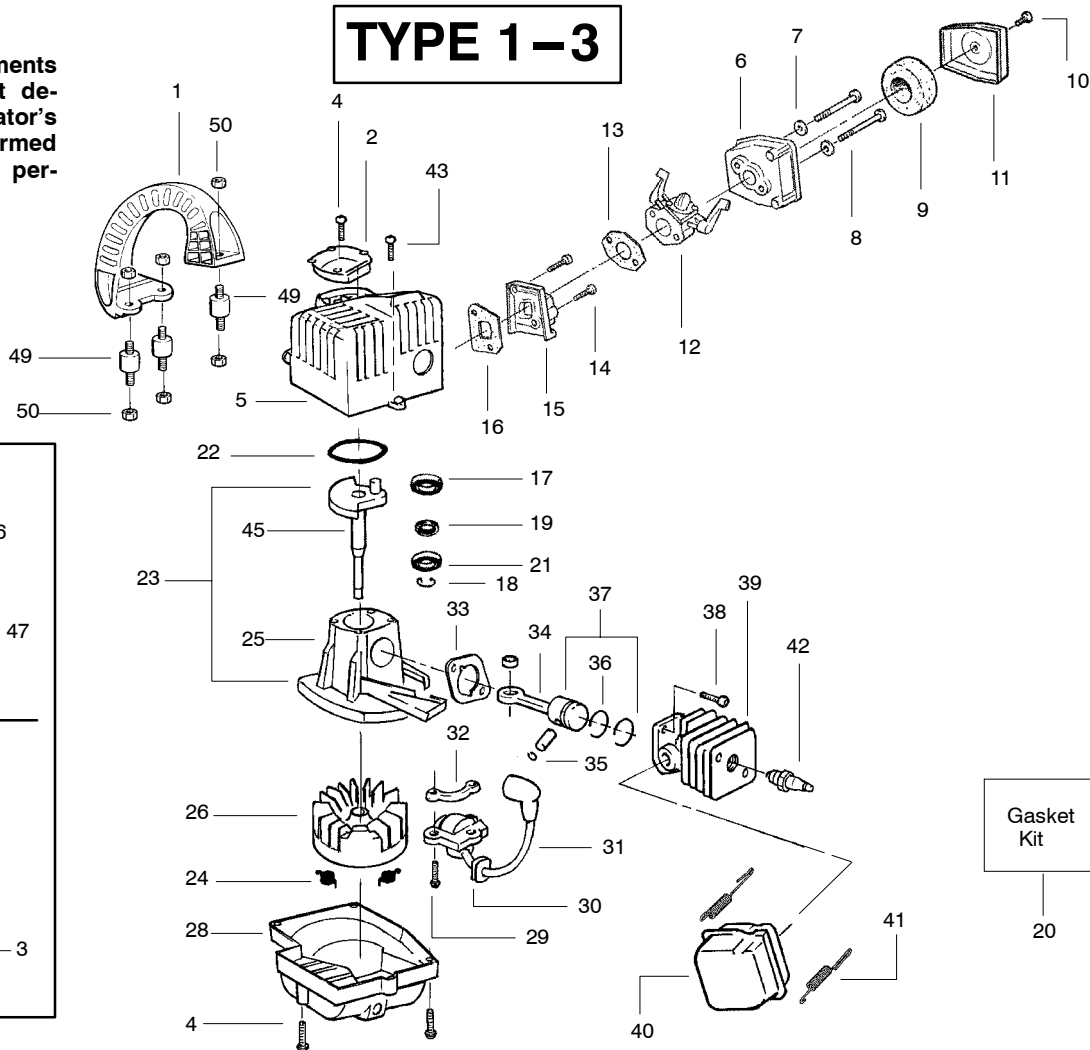

PARTS LIST NO. 530087472		WEED EATER® PARTS LIST	MODEL(s) FL1500	
DATE 9/15/04	REPLACES 530087472-05/28/04		Note: Illustration may differ from actual model due to design changes	PAGE NO. 1

WARNING

All repairs, adjustments and maintenance not described in the Operator's Manual must be performed by qualified service personnel.

TYPE 1-3

Ref.	Part No.	Description	Ref.	Part No.	Description	Ref.	Part No.	Description
1.	-	Kit-Handle / Shroud	18.	530015941	Retainer Ring (C'shaft)	39.	530069949	Cylinder Kit
	530071300	Type 1,2,3	19.	530071615	Kit-Crankcase Seal	40.	530071574	Kit-Muffler Ass'y.
2.	530016258	Plate Crankcase	20.	530069616	Gasket Kit			(incl. #41)
3.	530016349	Screw - Type 2	21.	530055728	Outer Bearing	41.	530042088	Muffler Spring
4.	530015810	Screw	22.	★★★★★	O-Ring-Gasket-C'case	42.	952030249	Spark Plug (RCJ-6Y)
5.	-	Kit-Shroud / Handle	23.	530014906	C'case & C'shaft Ass'y.	43.	530016349	Screw
	530071300	Type 1,2,3			(Incl. 17-21, 25 & 45)	44.	530016304	Washer - Type 2
6.	530052333	Air Box	24.	530023817	Spring-Starter Dog	45.	530052344	Washer-Flat - Type 1
7.	530015123	Washer	25.	---	Crankcase Ass'y.	46.	530015682	Washer - Flat - Type 1
8.	530015849	Screw		530014861	Old Style	47.	530016058	Screw - Type 1
9.	530047932	Foam-Air Filter		530012491	New Style	48.	530015805	Screw - Type 1
10.	530016349	Screw	26.	530069886	Flywheel Ass'y. (Incl. 27)	49.	530054432	Isolator - Type 3
11.	-	Cover-Air Box	27.	530054139	Grommet-Rubber -	50.	530016316	Nut - Type 3
	530052332	Type 1			Type 2			
	530054275	Type 2	28.	530054121	Fan Housing			
12.	-	Carburetor Ass'y. Kit	29.	530015954	Screw	Not Shown		
	530069935	Type 1 (WT501)	30.	530019182	Grommet-Ign. Module	530088117		Operator Manual
	530071301	Type 2,3 (WT557)	31.	530039163	Ignition Module			
13.	530069616	Gasket-Carb.	32.	530036145	Spacer-Ign. Module			
14.	530016014	Screw	33.	530069616	Gasket-Cylinder			
15.	530049025	Carb. Adaptor	34.	530069945	Connecting Rod Ass'y.			
16.	530069616	Gasket-Cyl/Carb. Adaptor	35.	530015162	Wrist Pin Retainer			
17.	530032125	Inner Bearing	36.	530052348	Piston Ring			
			37.	530069948	Piston Kit (Incl. 35 & 36)			
			38.	530015953	Screw			

✓ = NEW PART NUMBER FOR THIS IPL

★ = REFER TO THE SERVICE REFERENCE INDICATED FOR MORE INFORMATION. (LOCATED AT END OF IPL)