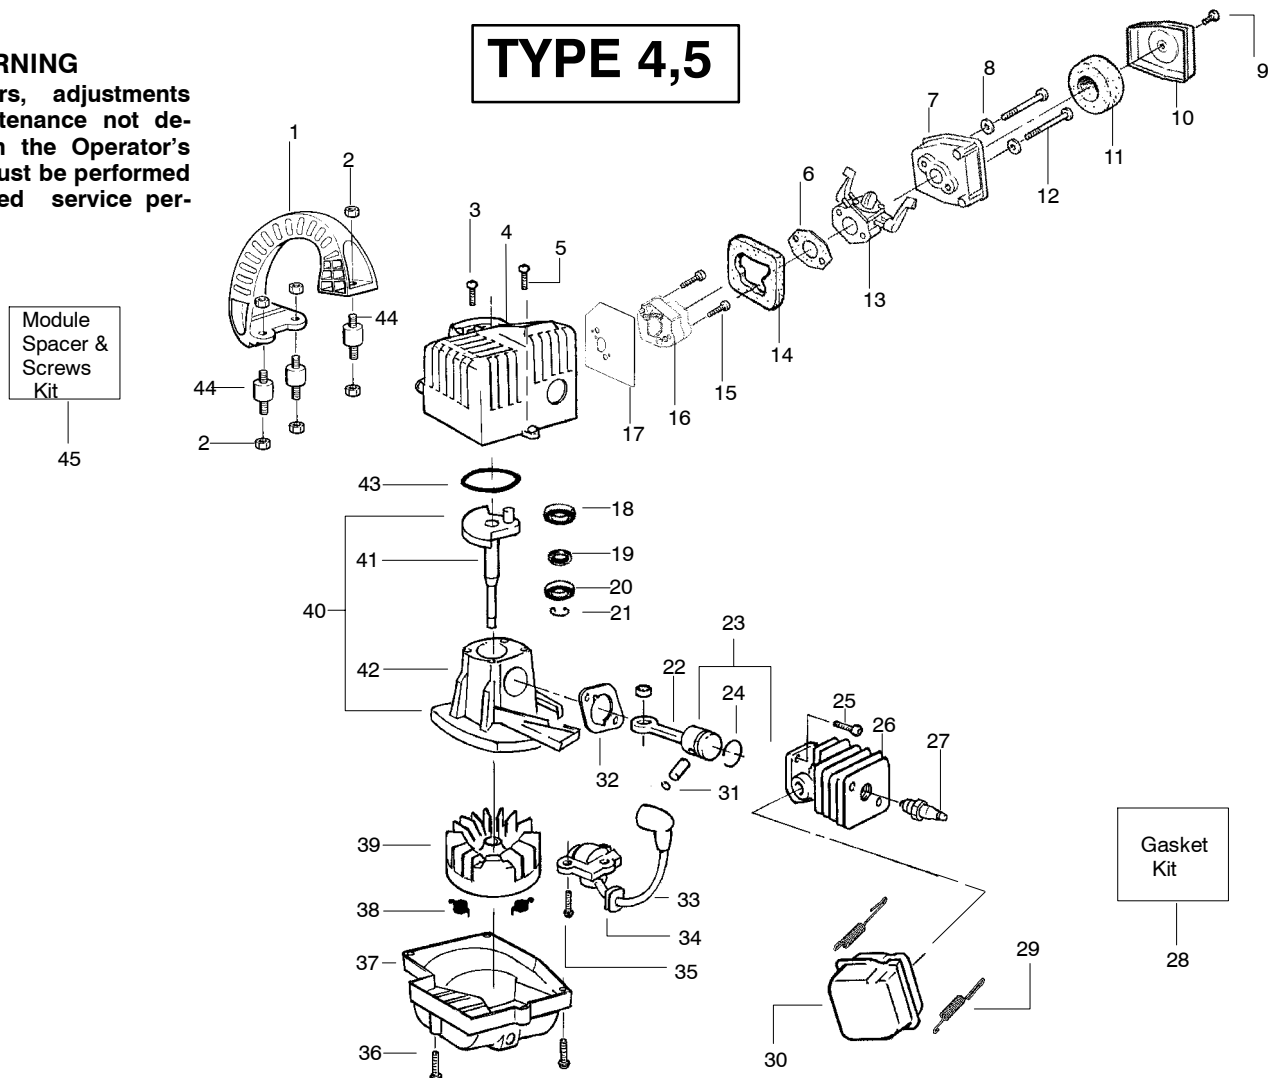

PARTS LIST NO. 530087472		WEED EATER® PARTS LIST	MODEL(S) FL1500	
DATE 9/15/04	REPLACES 530087472-05/28/04		Note: Illustration may differ from actual model due to design changes	PAGE NO. 2

⚠ WARNING

All repairs, adjustments and maintenance not described in the Operator's Manual must be performed by qualified service personnel.

TYPE 4,5

Ref.	Part No.	Description	Ref.	Part No.	Description	Ref.	Part No.	Description
1.	530054429	Handle	20.	530055728	Outer Bearing	41.	530052344	Crankshaft Ass'y.
2.	530016316	Nut	21.	530015941	Retainer Ring (C'shaft)	42.	530071627	Crankcase Ass'y. (Incl. 18-20)
3.	530015810	Screw	22.	530069945	Connecting Rod Ass'y.	43.	530071472	O-Ring C'case (kit)
4.	530057102	Shroud	23.	530071357	Kit-Piston (Incl. 24,31)	44.	530054432	Isolator
5.	530016349	Screw	24.	530055120	Piston Ring	45.	530071731	Kit-Module Spacer & Screws
6.	530071472	Gasket-Carb.(kit)	25.	530015953	Screw			
7.	530052333	Air Box	26.	530012416	Cylinder			
8.	530015123	Washer	27.	952030249	Spark Plug (RCJ-6Y)			
9.	530016349	Screw	28.	530071472	Kit-Gasket			
10.	530052332	Cover-Air Box	29.	530042088	Muffler Spring			
11.	530047932	Foam-Air Filter	30.	530071574	Kit-Muffler Ass'y. (incl. #29)			
12.	---	Screw	31.	530015162	Wrist Pin Retainer			
	530015849	(Type 4)	32.	530071472	Gasket-Cylinder(kit)			
	530016394	(Type 5)	33.	530039163	Ignition Module			
13.	530071629	Carburetor Ass'y. Kit	34.	530019182	Grommet-Ign. Module	Not Shown		
14.	530057725	Foam-Air Dam	35.	530016357	Screw			
15.	530016014	Screw	36.	530015810	Screw			
16.	---	Carb. Adaptor	37.	530055335	Fan Housing			
	530056403	(Type 4)	38.	530023817	Spring-Starter Dog			
	530057634	(Type 5)	39.	530069886	Flywheel Ass'y. (Incl. 38)		530164008	Operator Manual
17.	530071472	Gasket-Carb. Adap.(kit)	40.	530071625	C'case & C'shaft Ass'y. (Incl. 21, 41 & 42)		530057977	Decal-Start Inst.
18.	530032125	Inner Bearing						
19.	530071615	Kit-Crankcase Seal						

✓ = NEW PART NUMBER FOR THIS IPL

★ = REFER TO THE SERVICE REFERENCE INDICATED FOR MORE INFORMATION. (LOCATED AT END OF IPL)