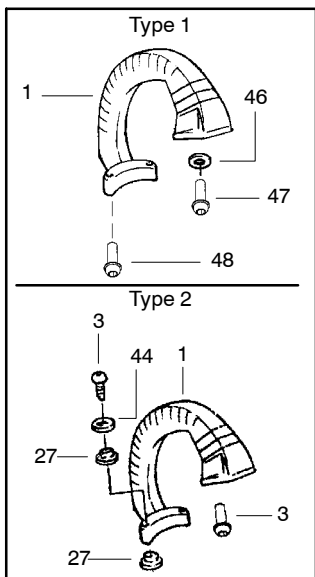

PARTS LIST NO. 530087472		WEED EATER® PARTS LIST	MODEL(s) FL1500	
DATE 9/15/04	REPLACES 530087472-05/28/04		Note: Illustration may differ from actual model due to design changes	PAGE NO. 1

WARNING

All repairs, adjustments and maintenance not described in the Operator's Manual must be performed by qualified service personnel.

TYPE 1-3

Ref.	Part No.	Description	Ref.	Part No.	Description	Ref.	Part No.	Description
1.	-	Kit-Handle / Shroud	18.	530015941	Retainer Ring (C'shaft)	39.	530069949	Cylinder Kit
	530071300	Type 1,2,3	19.	530071615	Kit-Crankcase Seal	40.	530071574	Kit-Muffler Ass'y.
2.	530016258	Plate Crankcase	20.	530069616	Gasket Kit			(incl. #41)
3.	530016349	Screw - Type 2	21.	530055728	Outer Bearing	41.	530042088	Muffler Spring
4.	530015810	Screw	22.	★★★★★	O-Ring-Gasket-C'case	42.	952030249	Spark Plug (RCJ-6Y)
5.	-	Kit-Shroud / Handle	23.	530014906	C'case & C'shaft Ass'y.	43.	530016349	Screw
	530071300	Type 1,2,3			(Incl. 17-21, 25 & 45)	44.	530016304	Washer - Type 2
6.	530052333	Air Box	24.	530023817	Spring-Starter Dog	45.	530052344	Washer-Flat - Type 1
7.	530015123	Washer	25.	---	Crankcase Ass'y.	46.	530015682	Washer - Flat - Type 1
8.	530015849	Screw		530014861	Old Style	47.	530016058	Screw - Type 1
9.	530047932	Foam-Air Filter		530012491	New Style	48.	530015805	Screw - Type 1
10.	530016349	Screw	26.	530069886	Flywheel Ass'y. (Incl. 27)	49.	530054432	Isolator - Type 3
11.	-	Cover-Air Box	27.	530054139	Grommet-Rubber -	50.	530016316	Nut - Type 3
	530052332	Type 1			Type 2			
	530054275	Type 2	28.	530054121	Fan Housing			
12.	-	Carburetor Ass'y. Kit	29.	530015954	Screw	Not Shown		
	530069935	Type 1 (WT501)	30.	530019182	Grommet-Ign. Module	530088117		Operator Manual
	530071301	Type 2,3 (WT557)	31.	530039163	Ignition Module			
13.	530069616	Gasket-Carb.	32.	530036145	Spacer-Ign. Module			
14.	530016014	Screw	33.	530069616	Gasket-Cylinder			
15.	530049025	Carb. Adaptor	34.	530069945	Connecting Rod Ass'y.			
16.	530069616	Gasket-Cyl/Carb. Adaptor	35.	530015162	Wrist Pin Retainer			
17.	530032125	Inner Bearing	36.	530052348	Piston Ring			
			37.	530069948	Piston Kit (Incl. 35 & 36)			
			38.	530015953	Screw			

✓ = NEW PART NUMBER FOR THIS IPL

★ = REFER TO THE SERVICE REFERENCE INDICATED FOR MORE INFORMATION. (LOCATED AT END OF IPL)