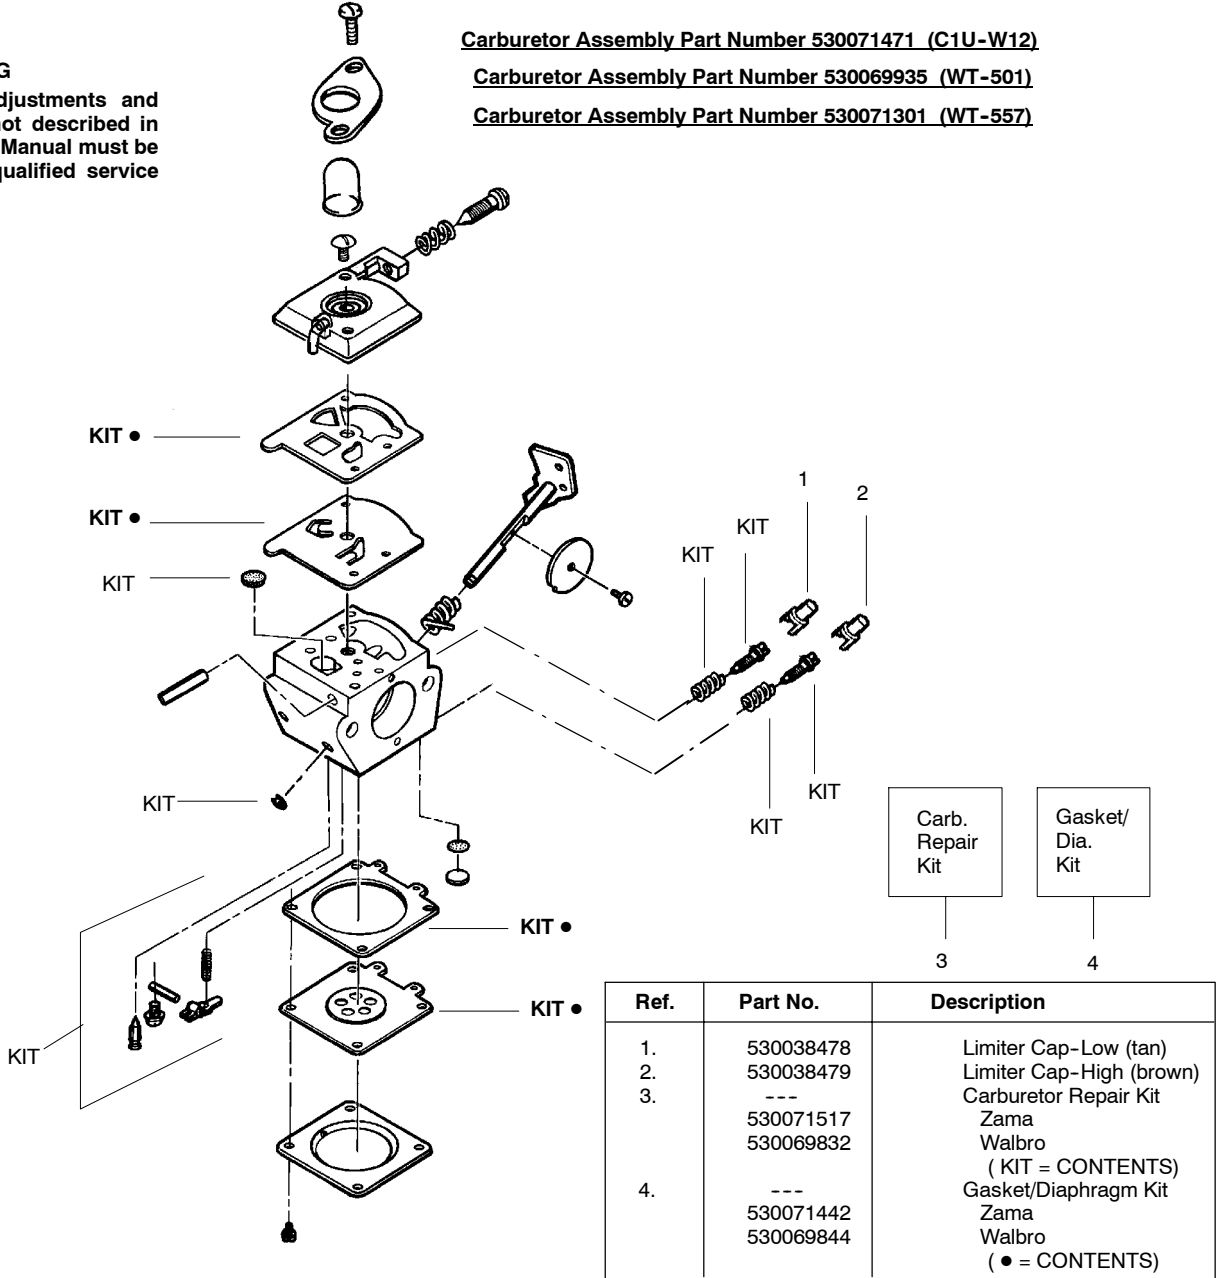

PARTS LIST NO. 530087472		WEED EATER® PARTS LIST	MODEL(s) FL1500	
DATE 9/15/04	REPLACES 530087472-05/28/04		Note: Illustration may differ from actual model due to design changes	PAGE NO. 7

WARNING

All repairs, adjustments and maintenance not described in the Operator's Manual must be performed by qualified service personnel.

- Carburetor Assembly Part Number 530071471 (C1U-W12)
- Carburetor Assembly Part Number 530069935 (WT-501)
- Carburetor Assembly Part Number 530071301 (WT-557)

Ref.	Part No.	Description
1.	530038478	Limiter Cap-Low (tan)
2.	530038479	Limiter Cap-High (brown)
3.	---	Carburetor Repair Kit
	530071517	Zama
	530069832	Walbro (KIT = CONTENTS)
4.	---	Gasket/Diaphragm Kit
	530071442	Zama
	530069844	Walbro (● = CONTENTS)