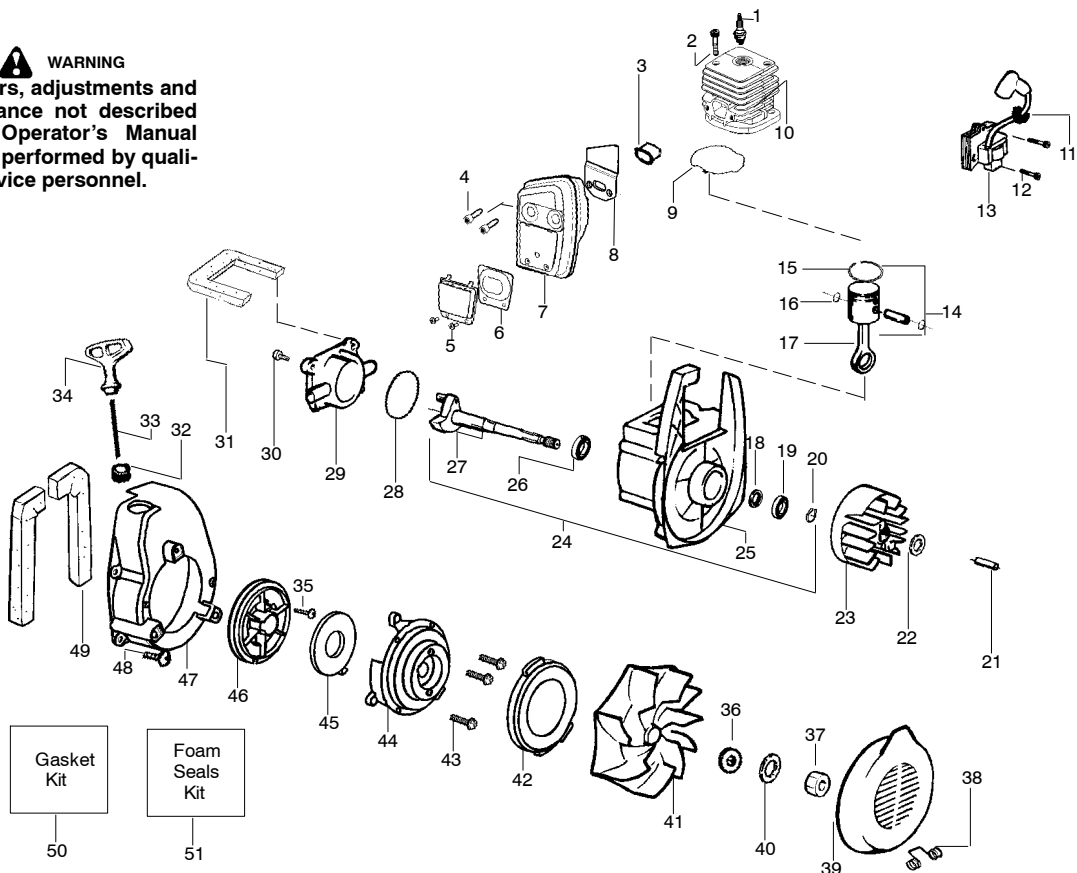

PARTS LIST NO. 530086889		WEED EATER® PARTS LIST	MODEL(s) BV200	
DATE 12/18/03	Replaces 530086889 - 10/07/03		Note: Illustration may differ from actual model due to design changes	PAGE NO. 4

TYPE 2	Please refer to the service note at the end of the IPL before ordering parts.

WARNING
All repairs, adjustments and maintenance not described in the Operator's Manual must be performed by qualified service personnel.

Ref.	Part No.	Description	Ref.	Part No.	Description	Ref.	Part No.	Description
1.	952030249	Spark Plug (RCJ-6Y)	21.	530016190	Spacer-Flywheel	40.	530016279	Washer-Flat
2.	530015953	Screw	22.	530015149	Washer	41.	530069817	Assy-Impeller
3.	530055191	Insulator-Heat	23.	530039209	Assy-Flywheel	42.	530056625	Seal-Ring
4.	530016387	Screw-Muffler-Internal	24.	530071456	Assy-Crankcase/Crank shaft (incl. 20,25,27)	43.	530016349	Screw
5.	530015241	Screw	25.	530012492	Assy-Crankcase (Incl. 18,19,26)	44.	530055101	Housing-Pulley
6.	530071593	Kit-Spark Screen(incl. #5)	26.	530032125	Bearing-Inner	45.	530042086	Spring-Starter
7.	530071834	Kit-Muffler (incl. 4,5,6, & 8)	27.	530012452	Assy-Crankshaft	46.	530071466	Kit-Starter Pulley
8.	530071458	Gasket-Baffle (kit)	28.	530071458	O-ring-C/case (kit)	47.	530055102	Fan Housing
9.	530071458	Gasket-Cylinder (kit)	29.	530012443	Cover-Crankcase	48.	530015810	Screw
10.	530071457	Kit-Cylinder	30.	530015810	Screw	49.	530071459	Foam-182mm (kit)
11.	530019182	Grommet-Ign. Module	31.	530071459	Foam-219mm (kit)	50.	530071458	Kit-Gasket (page 2 incl. 2, & 5) (page 4 incl. 8,9, & 28)
12.	530016357	Screw-Ignition Module	32.	530029182	Eyelet-Flange	51.	530071459	Kit-Foam Seals (page 2 incl. 1,16, & 32) (page 4 incl. 31 & 49)
13.	530035505	Ignition Module	33.	530071467	Kit-Rope			
14.	530071357	Kit-Piston (Incl. 15 & 16)	34.	530054834	Handle-Starter			
15.	530055120	Piston Ring	35.	530016326	Screw-Rope			
16.	530015162	Retainer-Piston Pin	36.	530016240	Washer-Belleville			
17.	530069945	Assy-Connecting Rod	37.	530626605	Nut			
18.	530071615	Kit-Crankcase Seal	38.	530402043	Spring-Return Cover			
19.	530055728	Bearing-Outer	39.	530049313	Inlet Door			
20.	530015941	Retainer Ring-C'chaft						

✓ = NEW PART NUMBER FOR THIS IPL

* = REFER TO THE SERVICE REFERENCE INDICATED FOR MORE INFORMATION. (LOCATED AT END OF IPL)