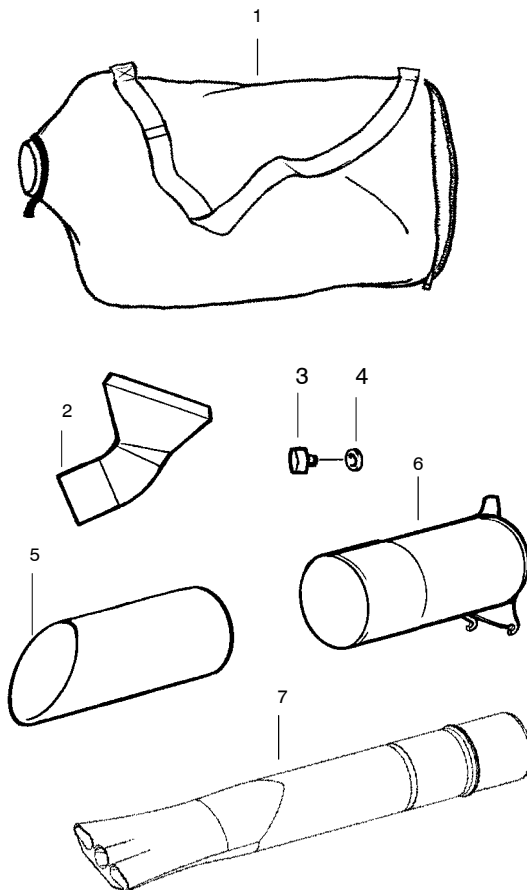

✓ = NEW PART NUMBER FOR THIS IPL

* = REFER TO THE SERVICE REFERENCE INDICATED FOR MORE INFORMATION. (LOCATED AT END OF IPL)

PARTS LIST NO. 530086889		WEED EATER® PARTS LIST	MODEL(s) BV200
DATE 12/18/03	Replaces 530086889 - 10/07/03		Note: Illustration may differ from actual model due to design changes

Carburetor Assembly Part Number 530071465 - (C1Q-W11)

Carb. Repair Kit

Gasket/Dia. Kit

4

5

Ref.	Part No.	Description
1.	530071465	Assy-Carb. Zama (C1Q-W11)
2.	530038479	Cap-Limiter (high) brown
3.	530038478	Cap-Limiter (low) tan
4.	530071475	Kit-Carb. Repair
5.	530071489	Kit-Dia. (GND-34)

Kit - Carburetor Assy # 530071632 - C1Q-W11C (zama)
Kit - Carburetor Assy # 530071775 - WT-606 (walbro)

530071715 - Kit-Throttle Lever (zama)
 530071726 - Kit-Throttle Lever (walbro)

530071716 - Kit-Choke Lever (zama)
 530071725 - Kit-Choke Lever (walbro)

Note: No Repair kits are available for this carburetor, please order the complete assembly part number

Assy - Vacuum

Ref.	Part No.	Description
1.	530095564	Assy-Vac. Bag w/strap
2.	530095470	Tube-Elbow Vac
3.	530049686	Retainer-Vac Tube Knob
4.	530016322	Knob
5.	530094476	Tube-Lower Vac
6.	*****	Tube-Upper Vac
7.	530095593	Tube-Blower