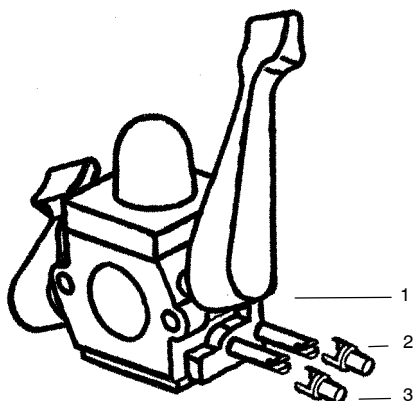

PARTS LIST NO. 530086889		WEED EATER® PARTS LIST	MODEL(s) BV200	
DATE 12/18/03	Replaces 530086889 - 10/07/03		Note: Illustration may differ from actual model due to design changes	PAGE NO. 5

Carburetor Assembly Part Number 530071465 - (C1Q-W11)

Carb. Repair Kit

Gasket/Dia. Kit

4

5

Ref.	Part No.	Description
1.	530071465	Assy-Carb. Zama (C1Q-W11)
2.	530038479	Cap-Limiter (high) brown
3.	530038478	Cap-Limiter (low) tan
4.	530071475	Kit-Carb. Repair
5.	530071489	Kit-Dia. (GND-34)

Kit - Carburetor Assy # 530071632 - C1Q-W11C (zama)
Kit - Carburetor Assy # 530071775 - WT-606 (walbro)

530071715 - Kit-Throttle Lever (zama)
530071726 - Kit-Throttle Lever (walbro)

530071716 - Kit-Choke Lever (zama)
530071725 - Kit-Choke Lever (walbro)

Note: No Repair kits are available for this carburetor, please order the complete assembly part number

Assy - Vacuum