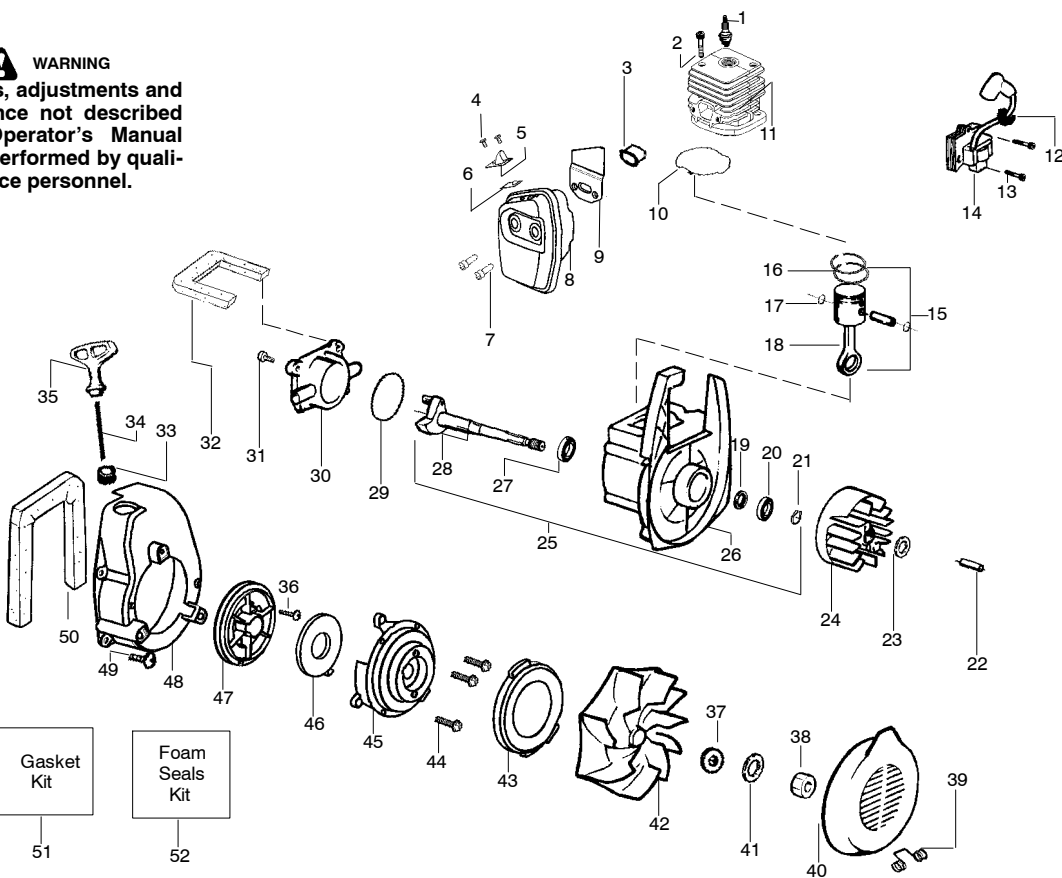

PARTS LIST NO. 530086889		WEED EATER® PARTS LIST	MODEL(s) BV200	
DATE 12/18/03	Replaces 530086889-10/07/03		Note: Illustration may differ from actual model due to design changes	PAGE NO. 3

TYPE 1 Please refer to the service note at the end of the IPL before ordering parts.

WARNING

All repairs, adjustments and maintenance not described in the Operator's Manual must be performed by qualified service personnel.

Ref.	Part No.	Description	Ref.	Part No.	Description	Ref.	Part No.	Description
1.	952030249	Spark Plug (RCJ-6Y)	19.	530071615	Kit-Crankcase Seal	34.	530071467	Kit-Rope
2.	530015953	Screw	20.	530055728	Bearing-Outer	35.	530049488	Handle-Starter
3.	530055191	Insulator-Heat	21.	530015941	Retainer Ring-C'chaft	36.	530016326	Screw-Rope
4.	530055240	Screw	22.	530016190	Spacer-Flywheel	37.	530016240	Washer-Belleville
5.	530055241	Deflector-Muffler	23.	530015149	Washer	38.	530626605	Nut
6.	530071461	Kit-Spark Screen (incl. #4)	24.	530039209	Assy-Flywheel	39.	530402043	Spring-Return Cover
7.	530016341	Screw-Muffler-Internal	25.	530071456	Assy-Crankcase/Crank shaft (incl. 21,26,28)	40.	530049313	Inlet Door
8.	530071499	Kit-Muffler (incl. 4-6,7,9)	26.	530012492	Assy-Crankcase (Incl. 19,20,27)	41.	530016279	Washer-Flat
9.	530071458	Gasket-Baffle (kit)	27.	530032125	Bearing-Inner	42.	530069817	Assy-Impeller
10.	530071458	Gasket-Cylinder (kit)	28.	530012452	Assy-Crankshaft	43.	530055106	Seal-Ring
11.	530071457	Kit-Cylinder	29.	530071458	O-ring-C/case (kit)	44.	530016349	Screw
12.	530019182	Grommet-Ign. Module	30.	530012443	Cover-Crankcase	45.	530055101	Housing-Pulley
13.	530016357	Screw-Ignition Module	31.	530015810	Screw	46.	530042086	Spring-Starter
14.	530035505	Ignition Module	32.	530071459	Foam-219mm (kit)	47.	530071466	Kit-Starter Pulley
15.	530069812	Kit-Piston (Incl. 16 & 17)	33.	530029182	Eyelet-Flange	48.	530055102	Fan Housing
16.	530055120	Piston Ring				49.	530015810	Screw
17.	530015162	Retainer-Piston Pin				50.	530071459	Foam-365mm (kit)
18.	530069945	Assy-Connecting Rod				51.	530071458	Kit-Gasket
						52.	530071459	Kit-Foam Seals

✓ = NEW PART NUMBER FOR THIS IPL

★ = REFER TO THE SERVICE REFERENCE INDICATED FOR MORE INFORMATION. (LOCATED AT END OF IPL)