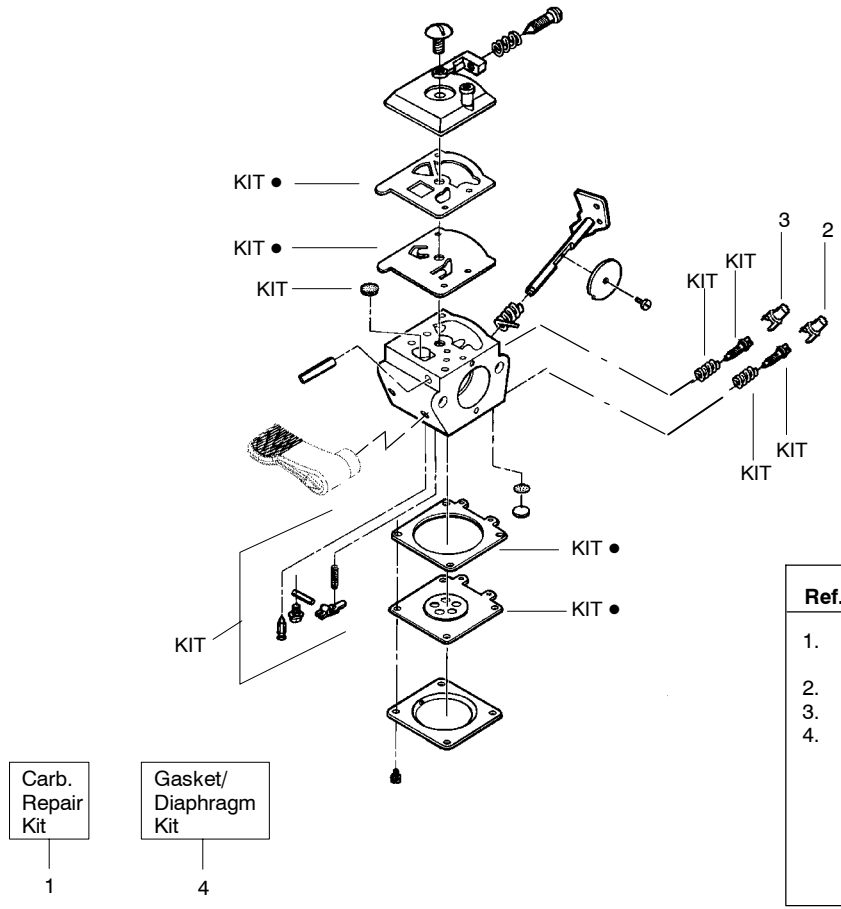

PARTS LIST NO. 530086854		SNAPPER PARTS LIST	MODEL(s) Snapper S31SNG	
DATE 1/28/04	Replaces 530086854-5/21/03		Note: Illustration may differ from actual model due to design changes	PAGE NO. 3

Kit - Carburetor Assembly No. 530071565 - WT619

Ref.	Part No.	Description
1.	530069824	Carburetor Repair Kit (KIT= Indicates Contents)
2.	530038478	Limiter Cap-Low (tan)
3.	530038479	Limiter Cap-High (brown)
4.	530069844	Gasket/Diaphragm Kit (●=Indicates Contents)

Kit - Carburetor Assembly No. 530071636 - WT627

Note: No Repair kits are available for this carburetor, please order the complete assembly part number 530-071636 - WT 627

✓ = NEW PART NUMBER FOR THIS IPL   ★ = REFER TO THE SERVICE REFERENCE INDICATED FOR MORE INFORMATION. (LOCATED AT END OF IPL)
● = THESE PARTS ARE ILLUSTRATED FOR CLARITY.   ORDER COMPLETE ASSEMBLY.