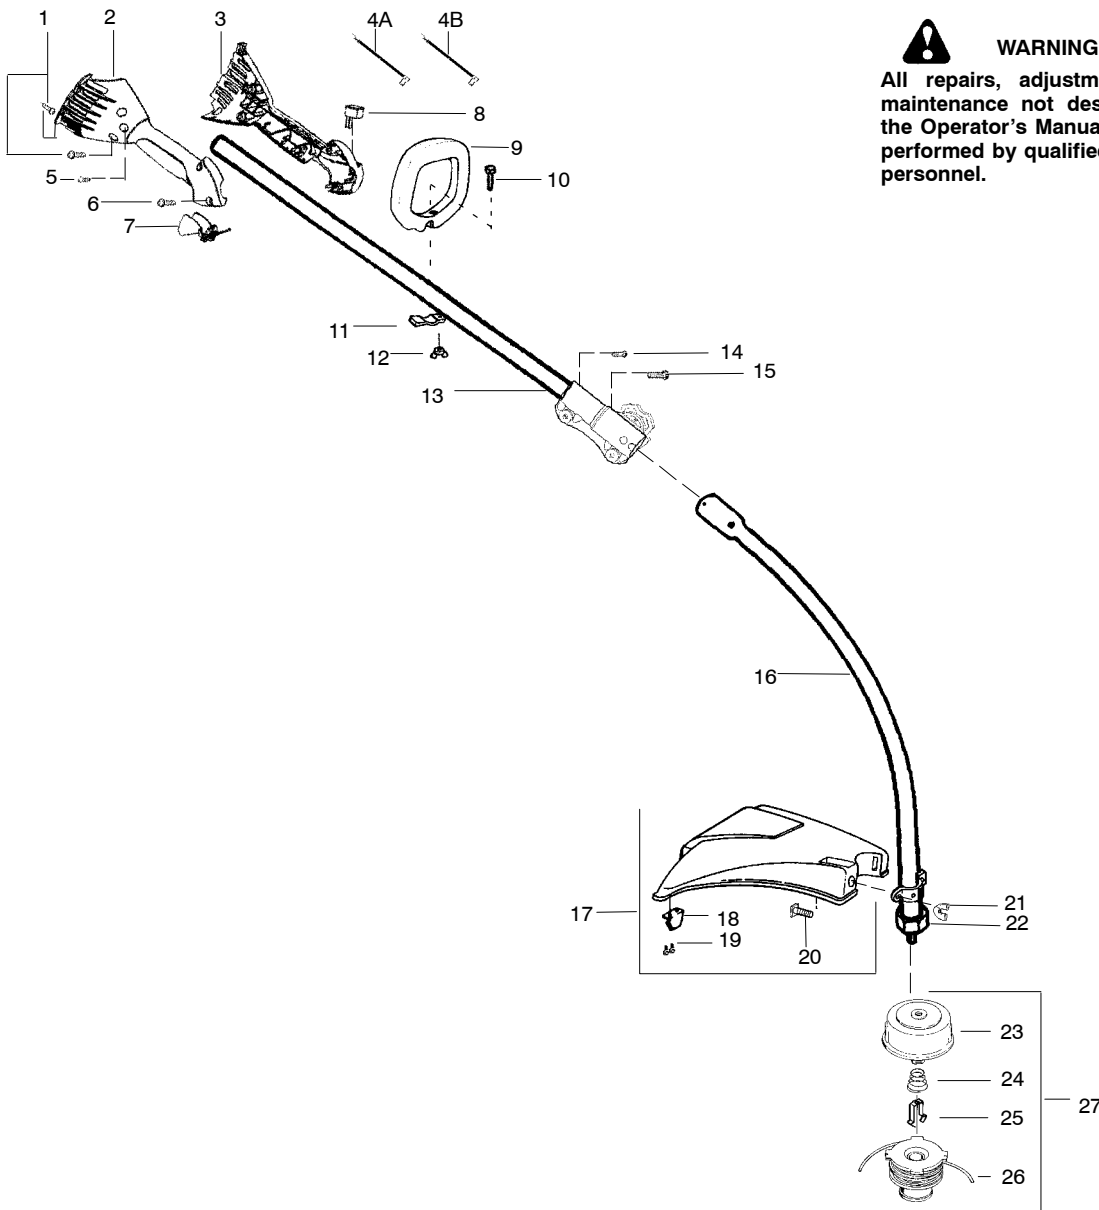

PARTS LIST NO. 530086854		 SNAPPER PARTS LIST	MODEL(s) Snapper S31SNG
DATE 1/28/04	Replaces 530086854-5/21/03		Note: Illustration may differ from actual model due to design changes

WARNING
All repairs, adjustments and maintenance not described in the Operator's Manual must be performed by qualified service personnel.

Ref.	Part No.	Description	Ref.	Part No.	Description
1.	530015886	Screw-handle/fan hsg	16.	530071557	Assy-Lower Shaft (incl. flex shaft)
2.	530054837	Throttle Hsg. (Right)	17.	530069666	Kit-Shield Ass'y. (Incl.18-21)
3.	530071553	Kit-Left Throttle Hsg.	18.	530052286	Line Limiter
4.	---	Assy-Front Wire	19.	530015814	Screw-Line Limiter
	530054943	(A) Lower Front Wire	20.	530015820	Bolt
	530055724	(B) Upper Front Wire	21.	530016118	Wingnut
5.	530015805	Screw-Alignment	22.	530094543	Dustcup
6.	530015886	Screw	23.	530095773	Assy-Hub/Arbor
7.	530054940	Trigger	24.	530053241	Spring-Return
8.	530069572	Kit-Switch	25.	530401957	Retainer-Spool
9.	530055699	Assy-Assist Handle	26.	952711604	Accy-Wound Spool
10.	530015820	Bolt	27.	530056199	Assy-TNG VI 3/8" -RH 2x
11.	530088416	Clamp-Assist Handle		Not Shown	
12.	530016118	Wingnut		530163733	Operator Manual
13.	530071607	Assy-Upper Shaft (incl. flex shaft & coupler)		530057296	Decal-Upper Shaft
14.	530016343	Screw-Alignment		530056220	Decal-Shaft
15.	530016344	Screw		530057369	Decal-Starting Instruction

✓ = NEW PART NUMBER FOR THIS IPL

★ = REFER TO THE SERVICE REFERENCE INDICATED FOR MORE INFORMATION. (LOCATED AT END OF IPL)

PARTS LIST NO. 530086854		 PARTS LIST	MODEL(s) Snapper S31SNG
DATE 1/28/04	Replaces 530086854-5/21/03		Note: Illustration may differ from actual model due to design changes

✓ = NEW PART NUMBER FOR THIS IPL

* = REFER TO THE SERVICE REFERENCE INDICATED FOR MORE INFORMATION. (LOCATED AT END OF IPL)

PARTS LIST NO. 530086854		 SNAPPER PARTS LIST	MODEL(s) Snapper S31SNG
DATE 1/28/04	Replaces 530086854-5/21/03		Note: Illustration may differ from actual model due to design changes