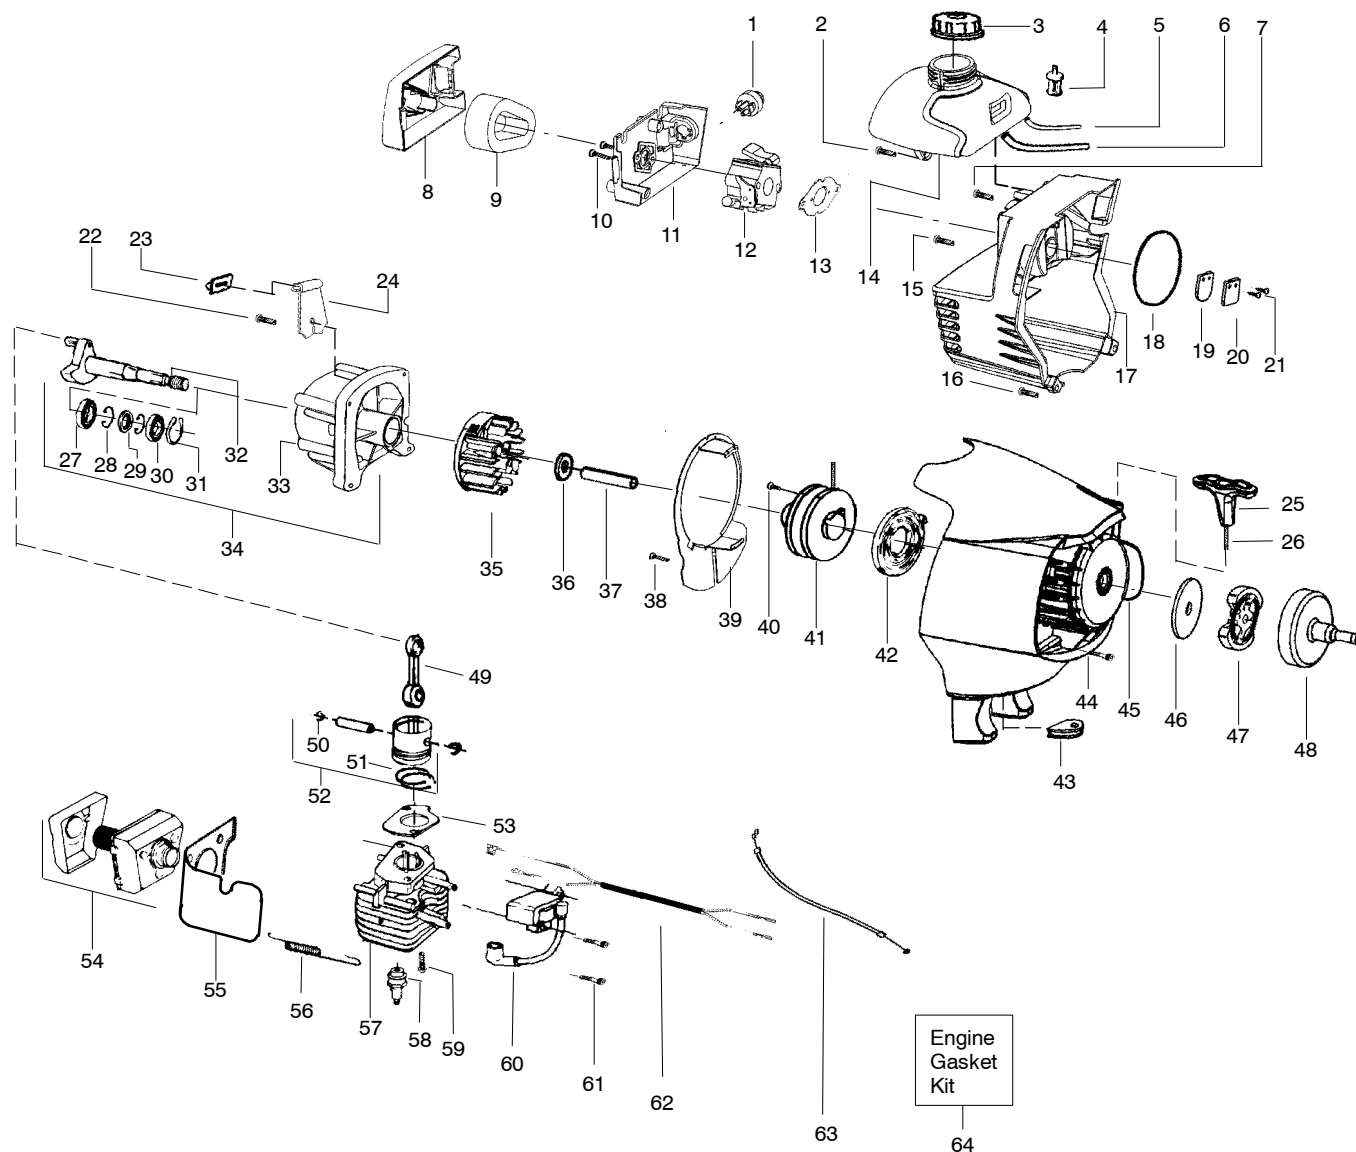

PARTS LIST NO. 530086854		 SNAPPER PARTS LIST	MODEL(s) Snapper S31SNG
DATE 1/28/04	Replaces 530086854-5/21/03		Note: Illustration may differ from actual model due to design changes

WARNING
All repairs, adjustments and maintenance not described in the Operator's Manual must be performed by qualified service personnel.

Ref.	Part No.	Description	Ref.	Part No.	Description
1.	530015886	Screw-handle/fan hsg	16.	530071557	Assy-Lower Shaft (incl. flex shaft)
2.	530054837	Throttle Hsg. (Right)	17.	530069666	Kit-Shield Ass'y. (Incl.18-21)
3.	530071553	Kit-Left Throttle Hsg.	18.	530052286	Line Limiter
4.	---	Assy-Front Wire	19.	530015814	Screw-Line Limiter
	530054943	(A) Lower Front Wire	20.	530015820	Bolt
	530055724	(B) Upper Front Wire	21.	530016118	Wingnut
5.	530015805	Screw-Alignment	22.	530094543	Dustcup
6.	530015886	Screw	23.	530095773	Assy-Hub/Arbor
7.	530054940	Trigger	24.	530053241	Spring-Return
8.	530069572	Kit-Switch	25.	530401957	Retainer-Spool
9.	530055699	Assy-Assist Handle	26.	952711604	Accy-Wound Spool
10.	530015820	Bolt	27.	530056199	Assy-TNG VI 3/8" -RH 2x
11.	530088416	Clamp-Assist Handle		Not Shown	
12.	530016118	Wingnut		530163733	Operator Manual
13.	530071607	Assy-Upper Shaft (incl. flex shaft & coupler)		530057296	Decal-Upper Shaft
14.	530016343	Screw-Alignment		530056220	Decal-Shaft
15.	530016344	Screw		530057369	Decal-Starting Instruction

✓ = NEW PART NUMBER FOR THIS IPL

★ = REFER TO THE SERVICE REFERENCE INDICATED FOR MORE INFORMATION. (LOCATED AT END OF IPL)

PARTS LIST NO. 530086854		 PARTS LIST	MODEL(s) Snapper S31SNG
DATE 1/28/04	Replaces 530086854-5/21/03		Note: Illustration may differ from actual model due to design changes

✓ = NEW PART NUMBER FOR THIS IPL

* = REFER TO THE SERVICE REFERENCE INDICATED FOR MORE INFORMATION. (LOCATED AT END OF IPL)

PARTS LIST NO. 530086854		 SNAPPER PARTS LIST	MODEL(s) Snapper S31SNG
DATE 1/28/04	Replaces 530086854-5/21/03		Note: Illustration may differ from actual model due to design changes