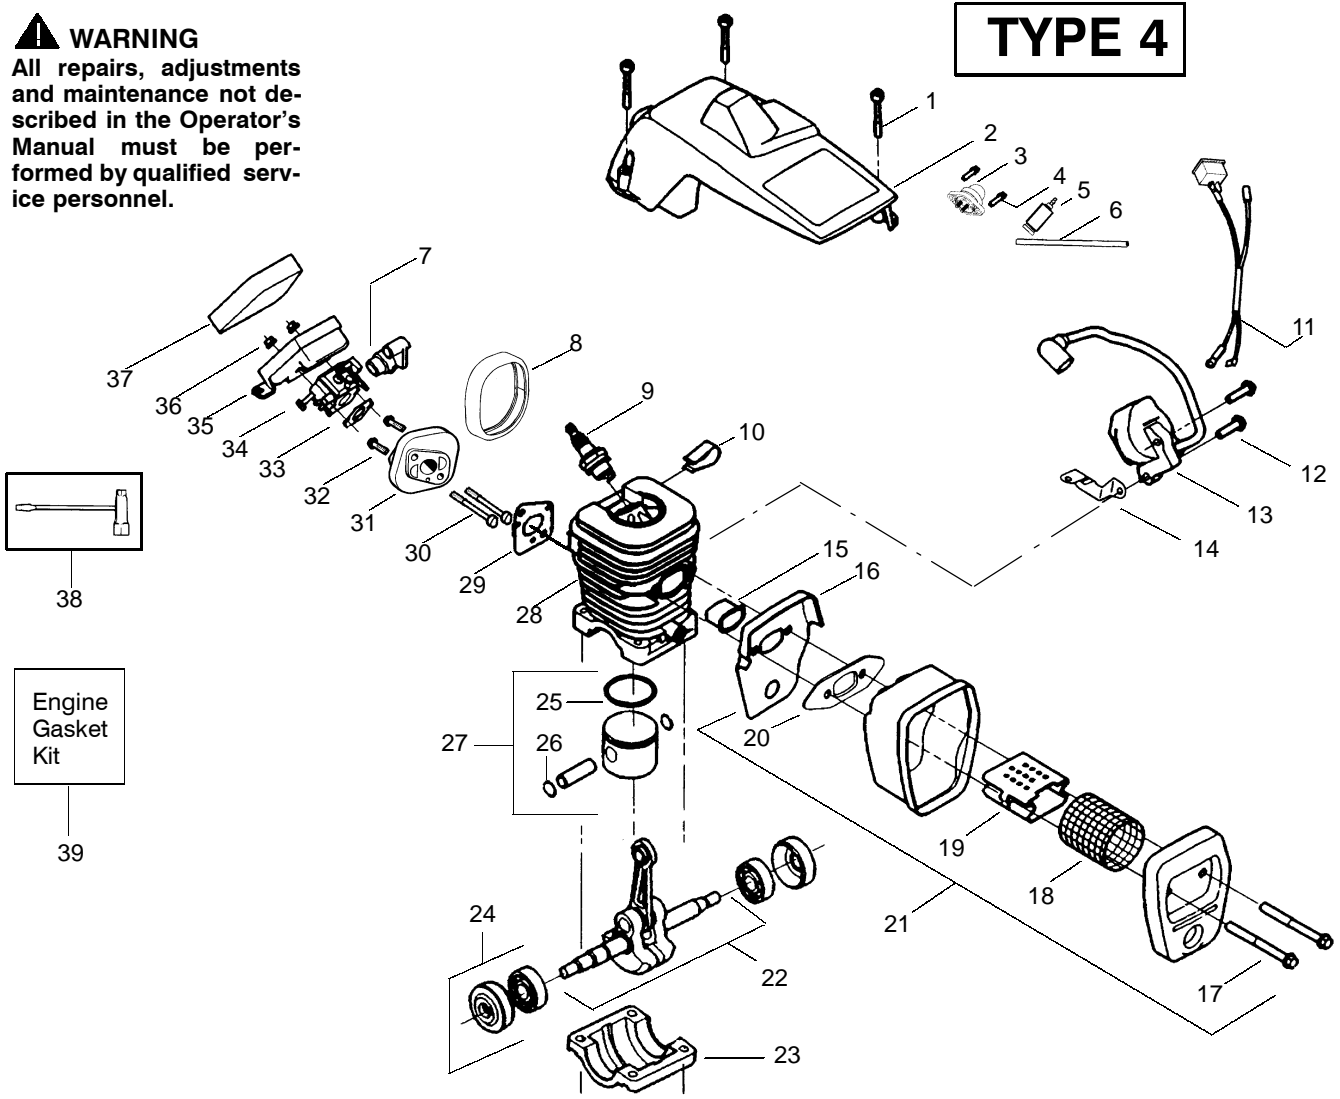

PARTS LIST NO. 530-086713		Poulan PRO PARTS LIST	CHAIN SAW MODEL(S) 221	
DATE 2/11/03	Replaces 86713 - 7/25/02		NOTE: Illustration may differ from actual model due to design changes	PAGE NO. 4

WARNING
All repairs, adjustments and maintenance not described in the Operator's Manual must be performed by qualified service personnel.

TYPE 4

Ref.	Part No.	Description	Ref.	Part No.	Description	Ref.	Part No.	Description
1.	530016153	Screw	16.	530049870	Plate-Muffler Back	33.	530019239	Carb. Gasket
2.	530071310	Shield-Cylinder	17.	530016132	Screw	34.	530071621	Kit-Carburetor (WT-625)
3.	530047213	Assy-Air Purge	18.	530036103	Screen-Spark	35.	530047604	Housing-Air Filter
4.	530015780	Screw	19.	530037813	Muffler Diffuser	36.	530016101	Nut
5.	530095646	Assy-Fuel Pick-up	20.	530019221	Muffler Gasket	37.	530037793	Air Filter - Foam
6.	530069247	Kit-Line Purge/Carb. (Small Dia)	21.	530047207	Muffler Ass'y. (Incl. 16-20)	38.	530031135	Scrench
7.	530035526	Grommet-Carb Adjust.	22.	530047062	Assy-Crankshaft	39.	530069608	Kit-Engine Gasket (incl. 20,29,33)
8.	530054144	Seal-Carb Adapter	23.	530037935	Cap-Crankcase		Not Shown	
9.	952030150	Spark Plug (RCJ-7Y)	24.	530056363	Assy-Seal & Bearing			
10.	530016136	Clip-High Tension Lead	25.	530038729	Ring-Piston			
11.	530049117	Assy-Wire Harness (includes switch)	26.	530015697	Retainer - Piston Pin			
12.	530015814	Screw	27.	530069719	Kit-Piston - (incl. 25,26)			
13.	530039167	Module-Ignition	28.	530071411	Kit-Cylinder			
14.	530047442	Strap-Ground	29.	530019249	Gasket - Carb. Adapter		530163653	Operator Manual
15.	530037652	Insulator-Heat	30.	530016187	Screw		530057267	Instruction Decal
			31.	530049700	Adapter-Carb.			
			32.	530016386	Screw			

✓ = NEW PART NUMBER FOR THIS IPL   ★ = REFER TO THE SERVICE REFERENCE INDICATED FOR MORE INFORMATION. (LOCATED AT END OF IPL)