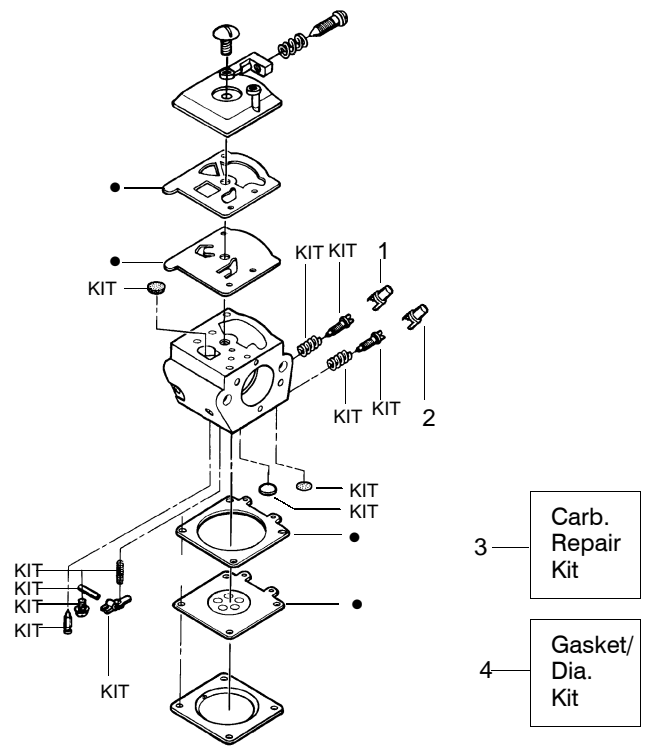

PARTS LIST NO. 530-086713		Poulan PRO PARTS LIST	CHAIN SAW MODEL(S) 221	
DATE 2/11/03	Replaces 86713 - 7/25/02		NOTE: Illustration may differ from actual model due to design changes	PAGE NO. 5

Walbro
Carburetor Assembly
WT391 - #530069722

Ref.	Part No.	Description
1.	530038479	Limiter Cap-High
2.	530038478	Limiter Cap-Low
3.	530069826	Carburetor Repair Kit (KIT= Indicates Contents)
4.	530069844	Gasket Diaphragm Kit (● Indicates Contents)

Kit - Carburetor Assembly No. 530071621 - WALBRO WT-625

Note: No Repair kits are available for this carburetor, please order the complete assembly part number 530-071621 - WT-625

✓ = NEW PART NUMBER FOR THIS IPL   ★ = REFER TO THE SERVICE REFERENCE INDICATED FOR MORE INFORMATION. (LOCATED AT END OF IPL)
● = THESE PARTS ARE ILLUSTRATED FOR CLARITY. ORDER COMPLETE ASSEMBLY.