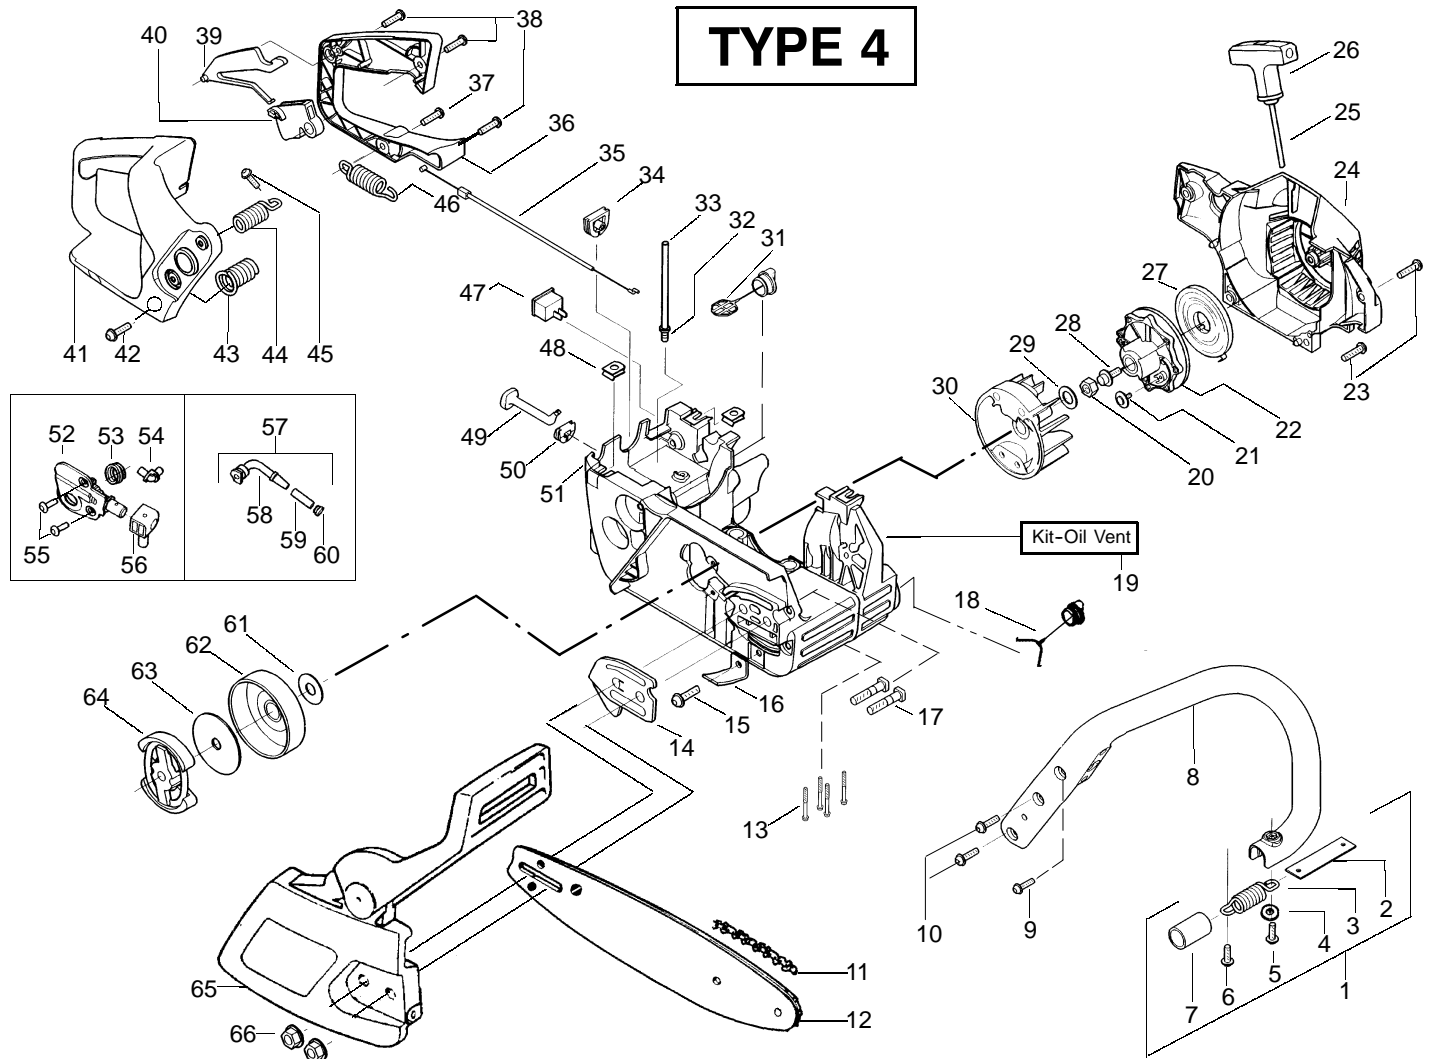

PARTS LIST NO. 530-086713		CHAIN SAW MODEL(S) 221
DATE 2/11/03	Replaces 86713 - 7/25/02	PAGE NO. 2
Note: Illustration may differ from actual model due to design changes		

TYPE 4

Ref.	Part No.	Description	Ref.	Part No.	Description	Ref.	Part No.	Description
1.	530047963	Assy.-Isolator	24.	530049335	Assy-Fan Housing	48.	530015922	Nut-"U"-Type
2.	530047608	Limiter Strap	25.	530069232	Kit - Rope	49.	530047605	Knob-Choke
3.	530042082	Spring-Isolator	26.	530049797	Handle-Starter	50.	530049005	Grommet-Knob
4.	530015123	Washer	27.	530027531	Spring-Recoil	51.	530056596	Assy-Chassis
5.	530016018	Screw	28.	530015920	Screw	52.	530071259	Kit - Oil Pump (incl. 53,54,56)
6.	530015843	Screw	29.	530015127	Washer-Flywheel	53.	530037820	Gear-Worm Spring
7.	530036142	Sleeve-AV Spring	30.	530039209	Assy-Flywheel	54.	530049477	Elbow-Oil Pickup
8.	530047583	Handle-Front	31.	530047192	Assy-Fuel Cap	55.	530016064	Screw
9.	530015940	Screw	32.	530023877	Fitting-fuel line	56.	530019206	Seal Block
10.	530015814	Screw	33.	530069216	Kit-Fuel line (large)	57.	530047663	Assy-Oil Pickup (Incl. 58-60)
11.	952051211	Chain-16"	34.	530047631	Grommet-Cable	58.	530038373	Pickup-Oiler
12.	530044834	Bar-16" Quick Adjust	35.	530047602	Cable-Throttle	59.	530037821	Filter-Oil
13.	530016132	Screw	36.	530047581	Cover-Rear Handle	60.	530030189	Plug-Oil Filter
14.	530038238	Plate-Bar Mounting	37.	530015886	Screw	61.	530015907	Washer-Thrust
15.	530015814	Screw	38.	530015906	Screw	62.	530047061	Assy-Clutch Drum w/bearing
16.	530029850	Chain Catcher	39.	530036098	Throttle Lockout	63.	530015611	Washer-Clutch
17.	530016133	Bolt-Bar	40.	530036097	Trigger-Throttle	64.	530014949	Assy. Clutch
18.	530010846	Assy-Oil Cap	41.	530047582	Handle - Rear	65.	530054999	Assy-Chain Brake
19.	530071666	Kit-Oil Check Valve	42.	530015814	Screw	66.	530015917	Nut-Bar Mounting
20.	530016134	Nut-Flywheel	43.	530053274	Assy. Isolator - lower			
21.	530016080	Screw	44.	530071385	Kit-Isolator (Upper)			
22.	530037817	Starter Pulley	45.	530015875	Screw			
23.	530015892	Screw	46.	530042082	Spring-Isolator			
			47.	530069572	Kit-Switch			

✓ = NEW PART NUMBER FOR THIS IPL

★ = REFER TO THE SERVICE REFERENCE INDICATED FOR MORE INFORMATION. (LOCATED AT END OF IPL)