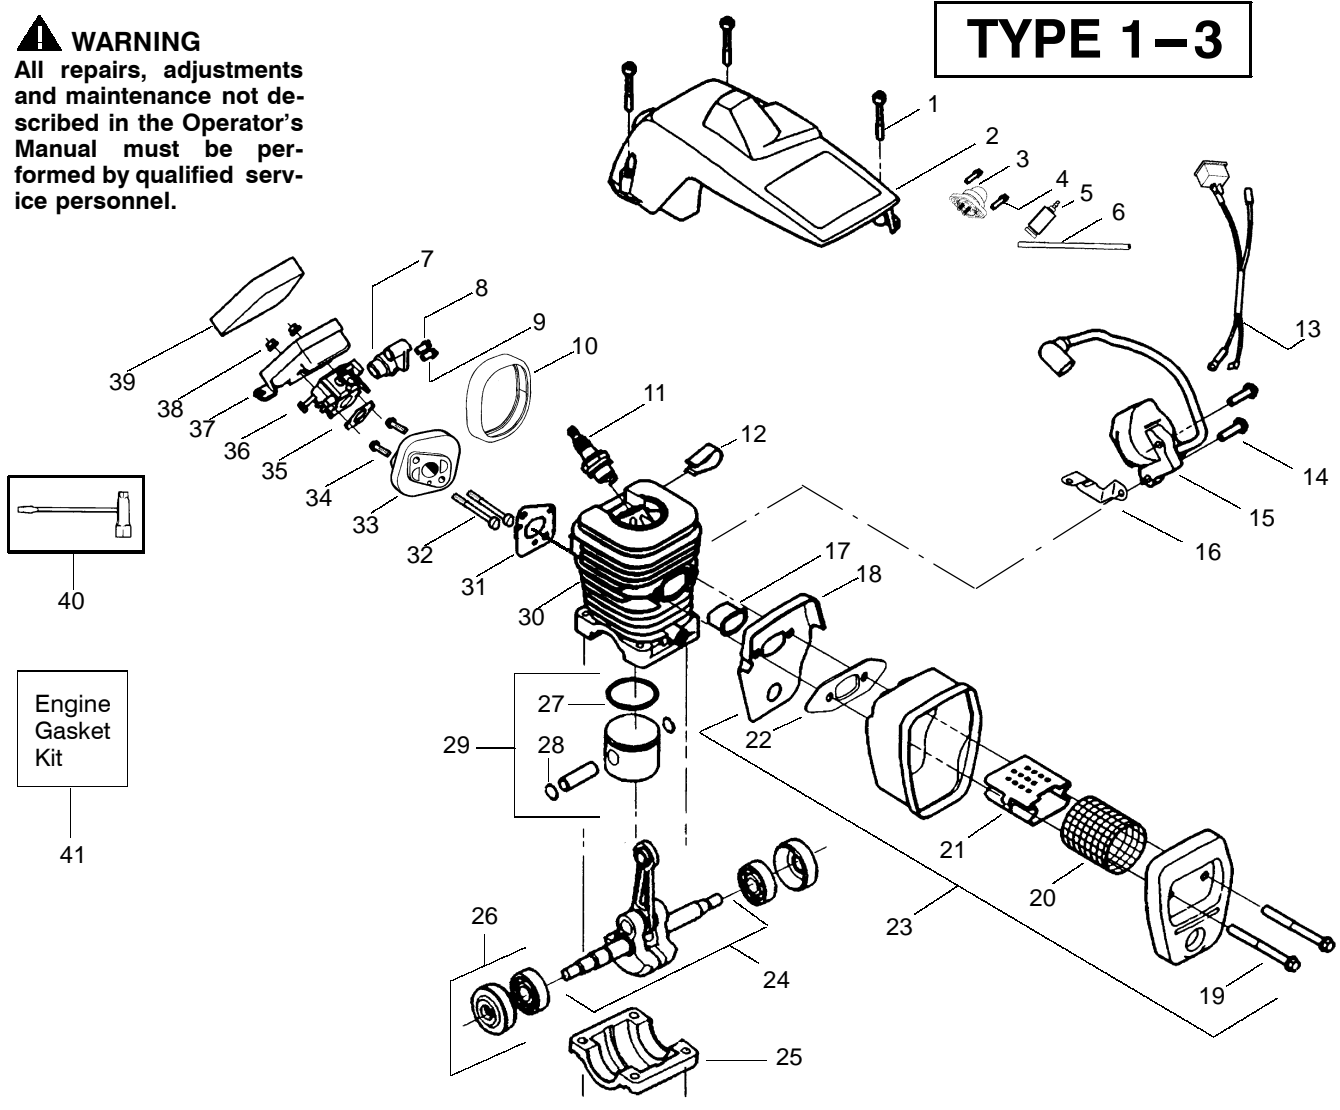

PARTS LIST NO. 530-086713		Poulan PRO PARTS LIST	CHAIN SAW MODEL(S) 221
DATE 2/11/03	Replaces 86713 - 7/25/02		PAGE NO. 3
Note: Illustration may differ from actual model due to design changes			

WARNING
All repairs, adjustments and maintenance not described in the Operator's Manual must be performed by qualified service personnel.

TYPE 1-3

Ref.	Part No.	Description	Ref.	Part No.	Description	Ref.	Part No.	Description
1.	530016153	Screw	18.	530049870	Plate-Muffler Back	35.	530019239	Carb. Gasket
2.	530071310	Shield-Cylinder	19.	530016132	Screw	36.	530069722	Kit-Carburetor (incl. 8,9)
3.	530047213	Assy-Air Purge	20.	530036103	Screen-Spark	37.	530047604	Housing-Air Filter
4.	530015780	Screw	21.	530037813	Muffler Diffuser	38.	530016101	Nut
5.	530095646	Assy-Fuel Pick-up	22.	530019221	Muffler Gasket	39.	530037793	Air Filter - Foam
6.	530069247	Kit-Line Purge/Carb. (Small Dia)	23.	530047207	Muffler Ass'y. (Incl. 18-22)	40.	530031135	Scrench
7.	530049244	Grommet-Carb Adjust.	24.	530047062	Assy-Crankshaft	41.	530069608	Kit-Engine Gasket (incl. 22,31,35)
8.	530038479	Limitor Cap-High	25.	530037935	Cap-Crankcase			
9.	530038478	Limitor Cap-Low	26.	530056363	Assy-Seal & Bearing			
10.	530054144	Seal-Carb Adapter	27.	530038729	Ring-Piston			
11.	952030150	Spark Plug (RCJ-7Y)	28.	530015697	Retainer - Piston Pin			
12.	530016136	Clip-High Tension Lead	29.	530069719	Kit-Piston - (incl. 27-28)			
13.	530049117	Assy-Wire Harness (includes switch)	30.	530069720	Kit-Cylinder			
14.	530015814	Screw	31.	530019249	Gasket - Carb. Adapter			
15.	530039198	Module-Ignition	32.	530016187	Screw			
16.	530047442	Strap-Ground	33.	530049700	Adapter-Carb.			
17.	530037652	Insulator-Heat	34.	530016386	Screw			
							Not Shown	
							530088312	Operator Manual
							530038257	Instruction Decal

✓ = NEW PART NUMBER FOR THIS IPL

★ = REFER TO THE SERVICE REFERENCE INDICATED FOR MORE INFORMATION. (LOCATED AT END OF IPL)