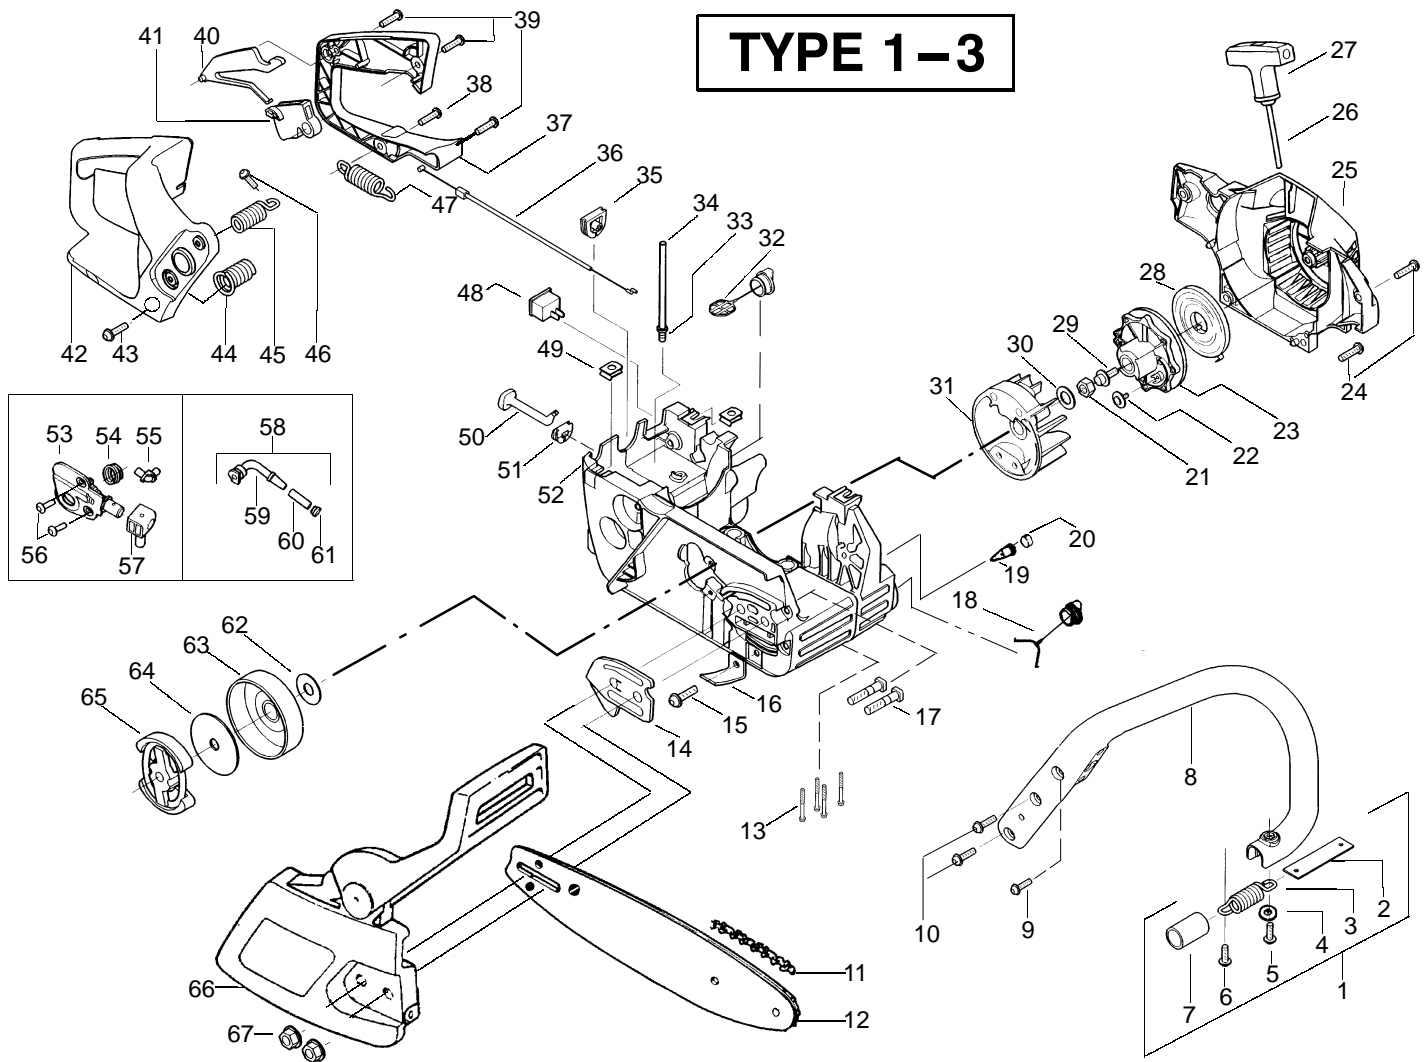

PARTS LIST NO. 530-086713		Poulan PRO PARTS LIST	CHAIN SAW MODEL(S) 221	
DATE 2/11/03	Replaces 86713 - 7/25/02		NOTE: Illustration may differ from actual model due to design changes	PAGE NO. 1

TYPE 1-3

Ref.	Part No.	Description	Ref.	Part No.	Description	Ref.	Part No.	Description
1.	530047963	Assy.-Isolator	25.	530049335	Assy-Fan Housing	49.	530015922	Nut-"U"-Type
2.	530047608	Limiter Strap	26.	530069232	Kit - Rope	50.	530047605	Knob-Choke
3.	530042082	Spring-Isolator	27.	530049797	Handle-Starter	51.	530049005	Grommet-Knob
4.	530015123	Washer	28.	530027531	Spring-Recoil	52.	530047621	Assy-Chassis
5.	530016018	Screw	29.	530015920	Screw	53.	530071259	Kit - Oil Pump (incl. 54,55,57)
6.	530015843	Screw	30.	530015127	Washer-Flywheel	54.	530037820	Gear-Worm Spring
7.	530036142	Sleeve-AV Spring	31.	530039209	Assy-Flywheel	55.	530049477	Elbow-Oil Pickup
8.	530047583	Handle-Front	32.	530047192	Assy-Fuel Cap	56.	530016064	Screw
9.	530015940	Screw	33.	530023877	Fitting-fuel line	57.	530019206	Seal Block
10.	530015814	Screw	34.	530069216	Kit-Fuel line (large)	58.	530047663	Assy-Oil Pickup (Incl. 59-61)
11.	952051211	Chain-16"	35.	530047631	Grommet-Cable	59.	530038373	Pickup-Oiler
12.	530044834	Bar-16" Quick Adjust	36.	530047602	Cable-Throttle	60.	530037821	Filter-Oil
13.	530016132	Screw	37.	530047581	Cover-Rear Handle	61.	530030189	Plug-Oil Filter
14.	530038238	Plate-Bar Mounting	38.	530015886	Screw	62.	530015907	Washer-Thrust
15.	530015814	Screw	39.	530015906	Screw	63.	530047061	Assy.-Clutch Drum w/bearing
16.	530029850	Chain Catcher	40.	530036098	Throttle Lockout	64.	530015611	Washer-Clutch
17.	530016133	Bolt-Bar	41.	530036097	Trigger-Throttle	65.	530014949	Assy. Clutch
18.	530010846	Assy-Oil Cap	42.	530047582	Handle - Rear	66.	530054999	Assy-Chain Brake
19.	530026119	Check Valve	43.	530015814	Screw	67.	530015917	Nut-Bar Mounting
20.	530038264	Plug-Bronze Vent	44.	530053274	Assy. Isolator - lower			
21.	530016134	Nut-Flywheel	45.	530071385	Kit-Isolator (Upper)			
22.	530016080	Screw	46.	530015875	Screw			
23.	530037817	Starter Pulley	47.	530042082	Spring-Isolator			
24.	530015892	Screw	48.	530069572	Kit-Switch			

✓ = NEW PART NUMBER FOR THIS IPL   * = REFER TO THE SERVICE REFERENCE INDICATED FOR MORE INFORMATION. (LOCATED AT END OF IPL)