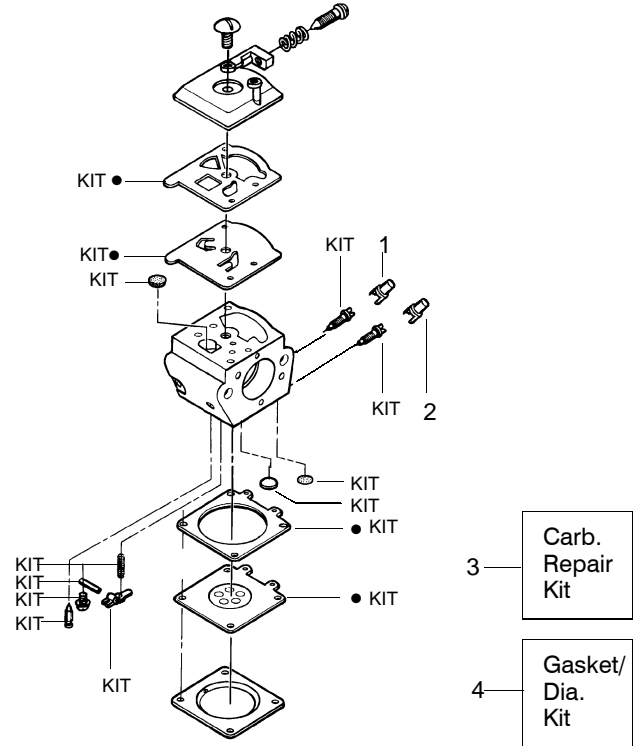

Zama
Carburetor Assembly
C1Q—W8
See Service Reference

Ref.	Part No.	Description
1.	530038479	Limiter Cap—High (brown)
2.	530038478	Limiter Cap—Low (tan)
3.	—	Carburetor Repair Kit (KIT= Indicates Contents)
4.	530071352	Zama (C1Q—W8)
	—	Gasket Diaphragm Kit (● Indicates Contents)
	530035270	Zama (C1Q—W8)
Zama Carburetor Service Reference		
*****		If replacing the complete Zama Carburetor, it is not serviceable; you will need to order #530069703 Walbro Carburetor Assy.
*****		Note: The contents of the 530-035270 Gasket/Diaphragm kit are included in the 530-071352 Carb. Repair kit.

✓ = NEW PART NUMBER FOR THIS IPL   ★ = REFER TO THE SERVICE REFERENCE INDICATED FOR MORE INFORMATION. (LOCATED AT END OF IPL)
● = THESE PARTS ARE ILLUSTRATED FOR CLARITY. ORDER COMPLETE ASSEMBLY.