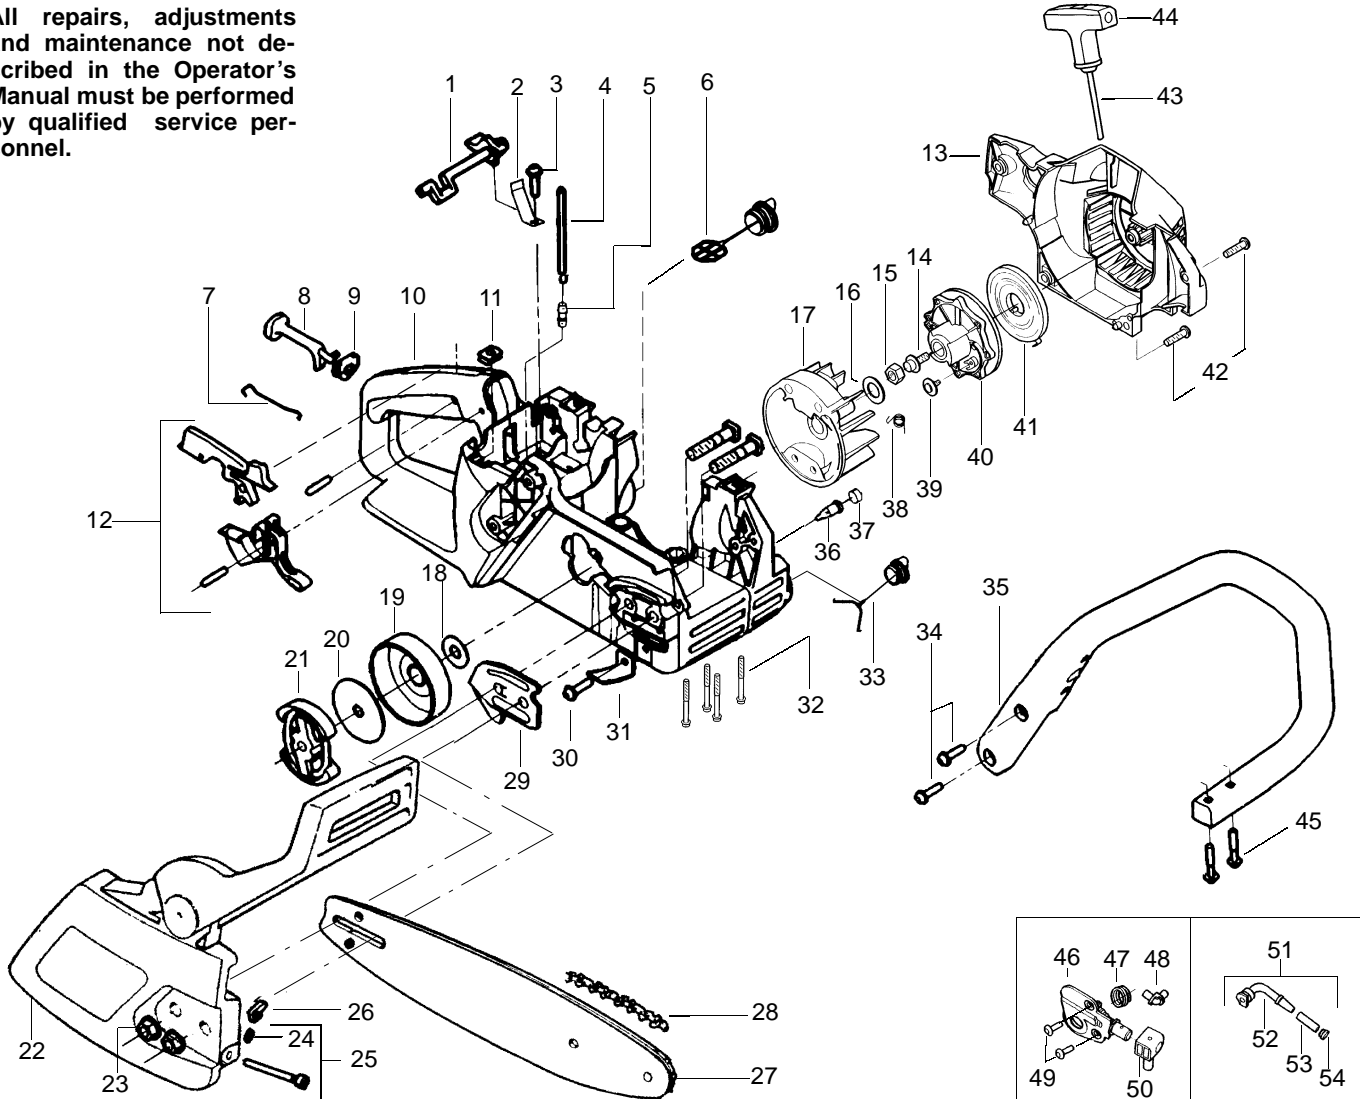

PARTS LIST NO. 530086676		POULAN® PARTS LIST	CHAIN SAW MODEL(S) Patriot 1900	
DATE 7/25/02	Replaces 530086676-12/19/01		Note: Illustration may differ from actual model due to design changes	PAGE NO. 1

WARNING

All repairs, adjustments and maintenance not described in the Operator's Manual must be performed by qualified service personnel.

Ref.	Part No.	Description	Ref.	Part No.	Description	Ref.	Part No.	Description
1.	530038227	Lever-Switch (Includes Pin)	21.	530014949	Assy. - Clutch	42.	530015892	Screw.
2.	530016149	Spring-Switch	22.	530054736	Assy-Chain Brake	43.	530069232	Kit-Rope
3.	530015775	Screw	23.	530015917	Nut-Bar Mounting	44.	530037485	Handle-Starter
4.	530069216	Kit-Fuel Line (Large)	24.	530038593	Retainer-Bar Adjust	45.	530015940	Screw
5.	530023877	Fitting	25.	530069611	Kit-Bar Adjust (incl.24,26)	46.	530071259	Kit-Oil Pump (incl 47,48,50)
6.	530047192	Assy-Fuel Cap	26.	530015826	Pin-Bar Adjust	47.	530037820	Gear-Worm Spring
7.	530037809	Wire-Throttle	27.	952044366	Bar-12"	48.	530049477	Elbow-Oil Pickup
8.	530047989	Lever-Choke	28.	952051208	Chain-12"	49.	530016064	Screw
9.	530038406	Grommet-Choke Knob	29.	530038238	Plate-Bar Mounting	50.	530019206	Seal Block
10.	530055588	Assy-Chassis	30.	530015814	Screw	51.	530047663	Assy-Oil-Pickup (Incl. 52, 53 & 54)
11.	530015922	Nut-Speed	31.	530029850	Chain Catcher	52.	530038373	Pickup-Oiler
12.	530069724	Kit-Trigger & Lockout	32.	530016132	Screw	53.	530037821	Filter-Oil
13.	530054175	Housing-Fan	33.	530010846	Assy-Oil Cap	54.	530030189	Plug-Oil Filter
14.	530015920	Screw	34.	530015814	Screw			
15.	530016134	Nut-Flywheel	35.	530037799	Handle-Front			
16.	530015127	Washer-Flywheel	36.	530026119	Valve-Check			
17.	530039209	Assy-Flywheel	37.	530038264	Plug - Bronze Vent			
18.	530015907	Washer - Thrust	38.	530023817	Spring - Starter Dog			
19.	530047061	Assy-Drum W/brg.	39.	530016080	Screw			
20.	530015611	Washer-Clutch	40.	530037817	Pulley-Starter			
			41.	530027531	Spring-Starter			

✓ = NEW PART NUMBER FOR THIS IPL   * = REFER TO THE SERVICE REFERENCE INDICATED FOR MORE INFORMATION. (LOCATED AT END OF IPL)