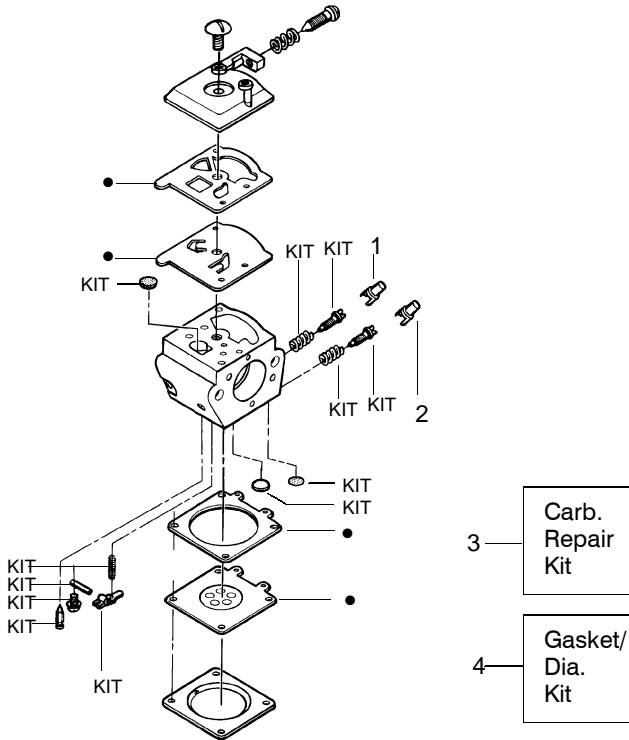

PARTS LIST NO. 530086676		POULAN® PARTS LIST	CHAIN SAW MODEL(S) Patriot 1900	
DATE 7/25/02	Replaces 530086676-12/19/01		Note: Illustration may differ from actual model due to design changes	PAGE NO. 3

Walbro
Carburetor Assembly
WT324 – #530069703

Ref.	Part No.	Description
38.	530038479	Limiter Cap—High (brown)
2.	530038478	Limiter Cap—Low (tan)
3.	—	Carburetor Repair Kit (KIT= Indicates Contents)
4.	530069826	Walbro (WT324)
	—	Gasket Diaphragm Kit (● Indicates Contents)
	530069844	Walbro (WT324)