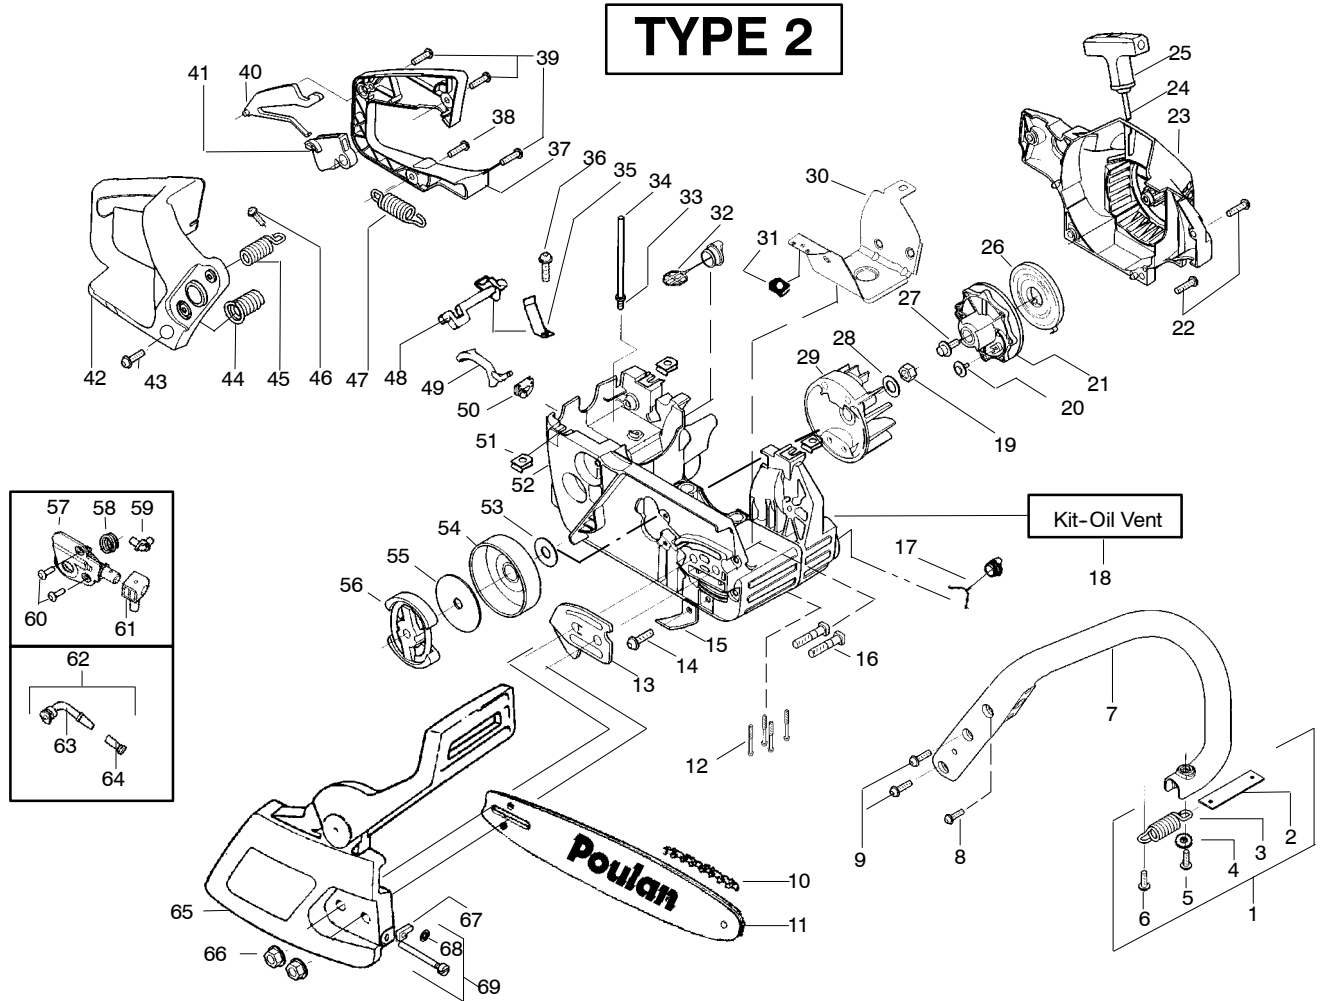

✓ = NEW PART NUMBER FOR THIS IPL

★ = REFER TO THE SERVICE REFERENCE INDICATED FOR MORE INFORMATION. (LOCATED AT END OF IPL)

= THESE PARTS ARE ILLUSTRATED FOR CLARITY. ORDER COMPLETE ASSEMBLY.

PARTS LIST NO. 530086450		Poulan® PARTS LIST	CHAIN SAW MODEL(s) 2250 LE
DATE 8/30/04	Replaces 530086450 - 01/08/04		Note: Illustration may differ from actual model due to design changes