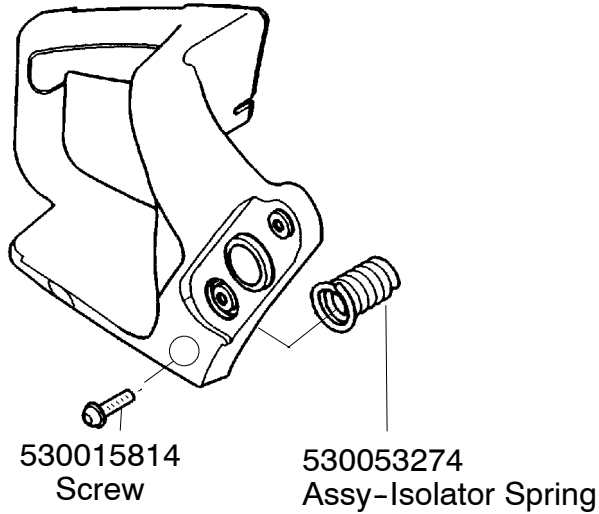

PARTS LIST NO. 530086450		Poulan® PARTS LIST	CHAIN SAW MODEL(s) 2250 LE	
DATE 8/30/04	Replaces 530086450 - 01/08/04		Note: Illustration may differ from actual model due to design changes	PAGE NO. 6

★★★★★ **Service Reference** ★★★★★

Note: Due to product improvements, your unit may have been built with or without the spring and screw shown below. If your unit does not have this spring and screw, no action is required. If your unit does have the spring and screw, please order the part numbers listed below.

✓ = NEW PART NUMBER FOR THIS IPL

★ = REFER TO THE SERVICE REFERENCE INDICATED FOR MORE INFORMATION. (LOCATED AT END OF IPL)