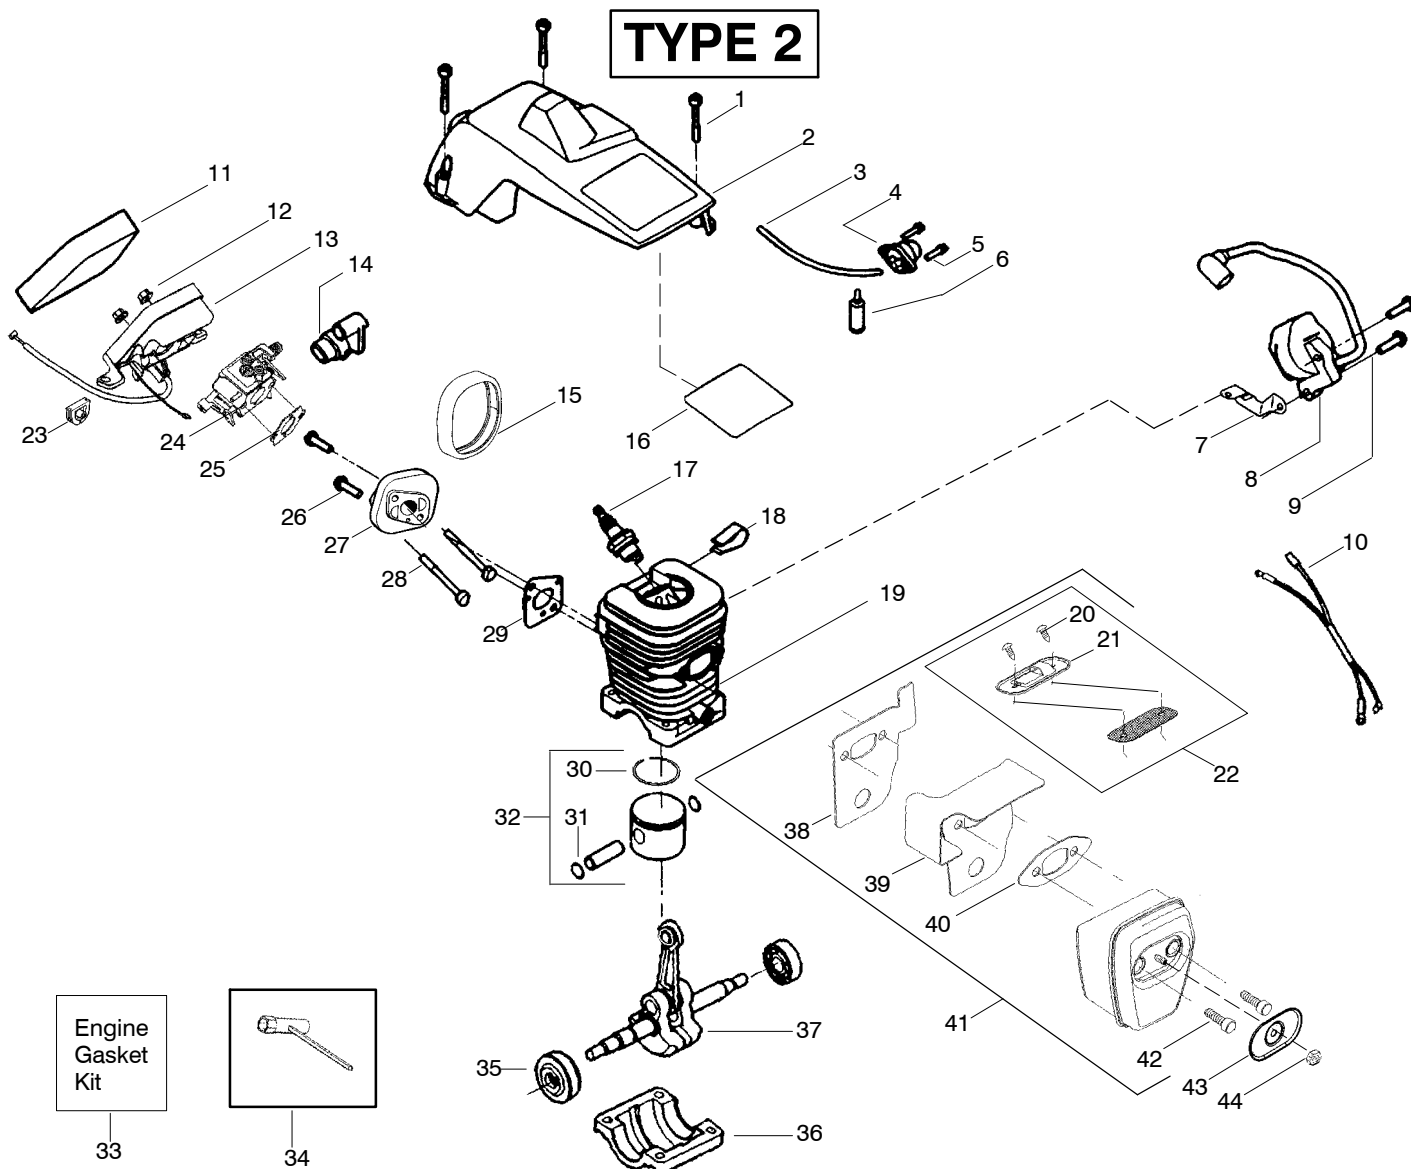

TYPE 1

Ref.	Part No.	Description	Ref.	Part No.	Description	Ref.	Part No.	Description
1.	530016153	Screw	18.	530071412	Kit - Cylinder	33.	530069608	Kit - Engine Gasket (Incl. 25, 29 & 40)
2.	530055638	Assy - Cylinder Shield (includes # 15)	19.	530037652	Insulator - Heat	34.	530031163	Bar Wrench
3.	530069247	Kit - Fuel Line (Small)	20.	530016351	Screw - Outlet cover	35.	530056363	Assy - Seal & Bearing
4.	530047213	Assy - Air Purge	21.	530055759	Cover - Outlet	36.	530037935	Cap - Crankcase
5.	530015780	Screw	22.	530071413	Kit - Spark Arrestor (Incl. 20,21)	37.	530047062	Assy - Crankshaft
6.	530095646	Assy - Fuel Pick-up	23.	530047604	Air Filter Housing	38.	530054885	Backplate
7.	530047442	Strap - Ground	24.	---	Kit - Carburetor (WT - 599) (W - 9A)	39.	530054880	Guide - Outlet
8.	530039167	Ignition Module	25.	530069608	Gasket - Carb.	40.	530069608	Gasket - Muffler
9.	530015814	Screw	26.	530016386	Screw	41.	530054886	Assy - Muffler (Incl. 38 - 40,42)
10.	530049117	Assy - Wire Harness	27.	530049700	Carb. Adapter	42.	530016338	Bolt - Muffler
11.	530037793	Foam - Air Filter	28.	530016187	Screw	43.	530055586	Cover - Bolt
12.	530016101	Nut	29.	530069608	Gasket - Carb Adapter	44.	530016359	Nut - Brass
13.	530035526	Grommet - Carb Adjust	30.	530071408	Kit - Piston (Incl. 31 & 32)			Not Shown
14.	530054144	Seal - Carb Adapter	31.	530038729	Ring - Piston			530163636 Manual
15.	530055698	Reflector - Heat	32.	530015697	Retainer - Piston Pin			530057757 Decal - Warning
16.	952030150	Spark Plug (RCJ - 7Y)						
17.	530016136	Clip - High Tension Lead						

✓ = NEW PART NUMBER FOR THIS IPL

★ = REFER TO THE SERVICE REFERENCE INDICATED FOR MORE INFORMATION. (LOCATED AT END OF IPL)

PARTS LIST NO. 530086450		Poulan® PARTS LIST	CHAIN SAW MODEL(s) 2250 LE
DATE 8/30/04	Replaces 530086450 - 01/08/04		Note: Illustration may differ from actual model due to design changes