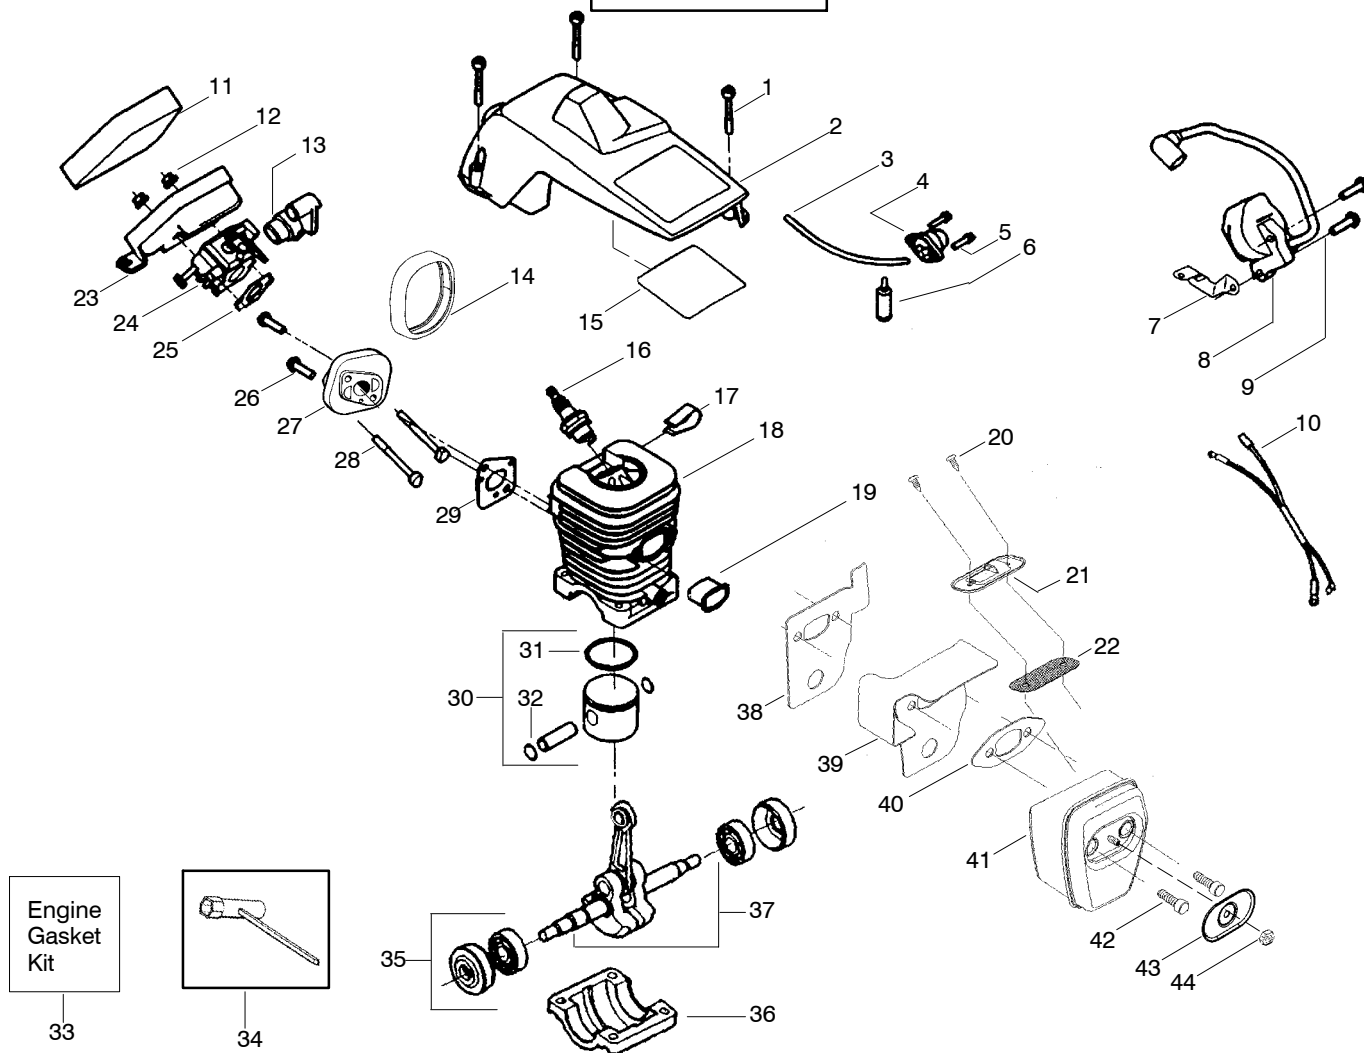

PARTS LIST NO. 530086450		Poulan® PARTS LIST	CHAIN SAW MODEL(s) 2250 LE	
DATE 8/30/04	Replaces 530086450 - 01/08/04		Note: Illustration may differ from actual model due to design changes	PAGE NO. 3

TYPE 1

Ref.	Part No.	Description	Ref.	Part No.	Description	Ref.	Part No.	Description
1.	530016153	Screw	18.	530071412	Kit - Cylinder	33.	530069608	Kit - Engine Gasket (Incl. 25, 29 & 40)
2.	530055638	Assy - Cylinder Shield (includes # 15)	19.	530037652	Insulator - Heat	34.	530031163	Bar Wrench
3.	530069247	Kit - Fuel Line (Small)	20.	530016351	Screw - Outlet cover	35.	530056363	Assy - Seal & Bearing
4.	530047213	Assy - Air Purge	21.	530055759	Cover - Outlet	36.	530037935	Cap - Crankcase
5.	530015780	Screw	22.	530071413	Kit - Spark Arrestor (Incl. 20,21)	37.	530047062	Assy - Crankshaft
6.	530095646	Assy - Fuel Pick-up	23.	530047604	Air Filter Housing	38.	530054885	Backplate
7.	530047442	Strap - Ground	24.	---	Kit - Carburetor (WT - 599) (W - 9A)	39.	530054880	Guide - Outlet
8.	530039167	Ignition Module	25.	530069608	Gasket - Carb.	40.	530069608	Gasket - Muffler
9.	530015814	Screw	26.	530016386	Screw	41.	530054886	Assy - Muffler (Incl. 38 - 40,42)
10.	530049117	Assy - Wire Harness	27.	530049700	Carb. Adapter	42.	530016338	Bolt - Muffler
11.	530037793	Foam - Air Filter	28.	530016187	Screw	43.	530055586	Cover - Bolt
12.	530016101	Nut	29.	530069608	Gasket - Carb Adapter	44.	530016359	Nut - Brass
13.	530035526	Grommet - Carb Adjust	30.	530071408	Kit - Piston (Incl. 31 & 32)			Not Shown
14.	530054144	Seal - Carb Adapter	31.	530038729	Ring - Piston			530163636 Manual
15.	530055698	Reflector - Heat	32.	530015697	Retainer - Piston Pin			530057757 Decal - Warning
16.	952030150	Spark Plug (RCJ - 7Y)						
17.	530016136	Clip - High Tension Lead						

✓ = NEW PART NUMBER FOR THIS IPL

★ = REFER TO THE SERVICE REFERENCE INDICATED FOR MORE INFORMATION. (LOCATED AT END OF IPL)