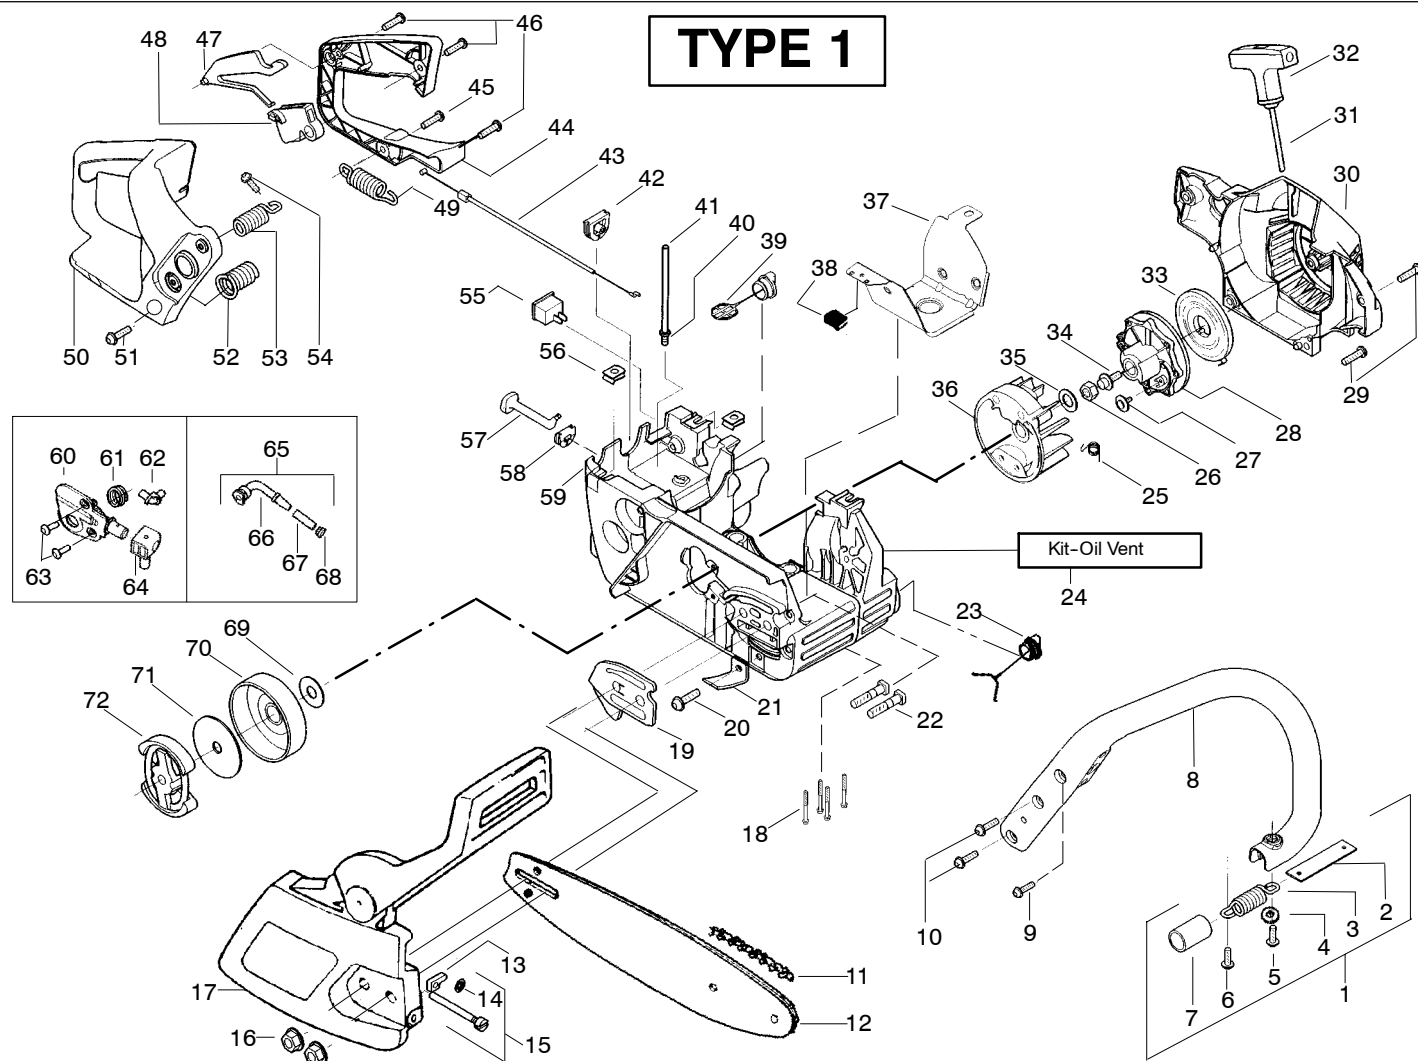

PARTS LIST NO. 530086450		Poulan® PARTS LIST	CHAIN SAW MODEL(s) 2250 LE	
DATE 8/30/04	Replaces 530086450 - 01/08/04		Note: Illustration may differ from actual model due to design changes	PAGE NO. 1

Ref.	Part No.	Description	Ref.	Part No.	Description	Ref.	Part No.	Description
1.	530047963	Assy. - Isolator	28.	530037817	Starter Pulley	54.	530015875	Screw
2.	530047608	Limiter Strap	29.	530015892	Screw	55.	530069572	Kit - Switch
3.	530042082	Spring - Isolator	30.	530049334	Fan Housing	56.	530015922	Nut - "U" - Type
4.	530015123	Washer	31.	530069232	Kit - Rope	57.	530047605	Knob - Choke
5.	530016018	Screw	32.	530037485	Starter Handle	58.	530049005	Grommet - Knob
6.	530015843	Screw	33.	530027531	Recoil Spring	59.	530056595	Assy - Chassis (Incl. 22 - 24, 39 filter & fuel lines)
7.	530036142	Sleeve - AV Spring	34.	530015920	Screw	60.	530071259	Kit - Oil Pump
8.	530047583	Front Handle	35.	530015127	Washer - Flywheel	61.	530037820	Gear - Worm Spring
9.	530015940	Screw	36.	530039209	Assy - Flywheel	62.	530049477	Elbow - Oil Pickup
10.	530015814	Screw	37.	530055183	Shield - Heat	63.	530016064	Screw
11.	952051338	Chain - 18"	38.	530055322	Clip - "U"	64.	530019206	Seal Block
12.	952044418	Bar - 18"	39.	530047192	Fuel Cap Ass'y.	65.	530047663	Assy - Oil Pick-up (Incl. 66 - 68)
13.	530015826	Pin - Bar Adjust	40.	530023877	Fitting - fuel line	66.	530038373	Pick-up Oiler
14.	530038593	Retainer - Bar Adjust	41.	530069216	Kit - Fuel line (large)	67.	530037821	Oil Filter
15.	530069611	Kit - Bar Adj. (incl. 13, 14)	42.	530047631	Grommet - Cable	68.	530030189	Plug - Oil Filter
16.	530015917	Nut - Bar Mounting	43.	530047602	Cable - Throttle	69.	530015907	Washer - Thrust
17.	530054735	Kit - Chain Brake	44.	530047581	Cover - Rear Handle	70.	530047061	Assy. - Clutch Drum w/bearing
18.	530016132	Screw	45.	530015886	Screw	71.	530015611	Washer - Clutch
19.	530038238	Plate - Bar Mounting	46.	530015906	Screw	72.	530014949	Assy. Clutch
20.	530015814	Screw	47.	530036098	Throttle Lockout			
21.	530029850	Chain Catcher	48.	530036097	Trigger - Throttle			
22.	530016133	Bolt - Bar	49.	530042082	Spring - Isolator			
23.	530010846	Oil Cap Ass'y.	50.	530047582	Handle - Rear			
24.	530071666	Kit - Oil Vent	51.	530015814	Screw			
25.	530023817	Spring - Starter Dog	52.	530053274	Assy. Isolator - lower			
26.	530016134	Nut - Flywheel	53.	530071385	Kit - Isolator (Upper)			
27.	530016080	Screw						

✓ = NEW PART NUMBER FOR THIS IPL

★ = REFER TO THE SERVICE REFERENCE INDICATED FOR MORE INFORMATION. (LOCATED AT END OF IPL)

= THESE PARTS ARE ILLUSTRATED FOR CLARITY. ORDER COMPLETE ASSEMBLY.