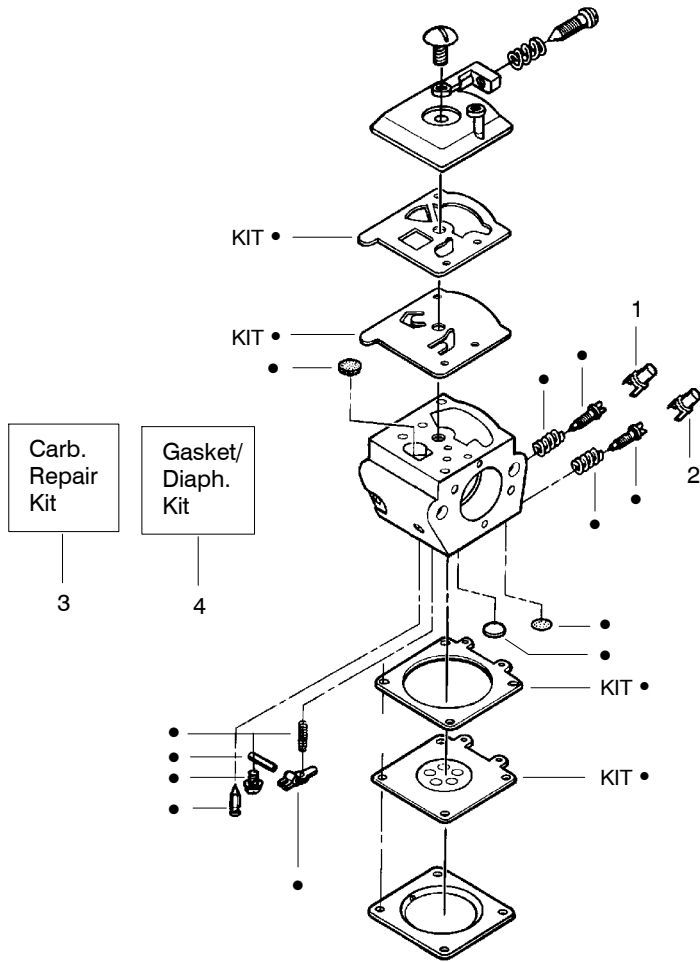

PARTS LIST NO. 530086450		Poulan® PARTS LIST	CHAIN SAW MODEL(s) 2250 LE	
DATE 8/30/04	Replaces 530086450 - 01/08/04		Note: Illustration may differ from actual model due to design changes	PAGE NO. 5

Carburetor Assembly - 530071409-WT599

Ref.	Part No.	Description
1.	530038479	Limiter Cap - High
2.	530038478	Limiter Cap - Low
3.	530069826	Carburetor Repair Kit (● Indicates Contents)
4.	530069844	Gasket/Diaphragm Kit (KIT=Indicates Contents)

Kit - Carburetor Assembly No. 530071619 - ZAMA W-9A

Kit - Carburetor Assembly No. 530071820 - ZAMA W-20

Kit - Carburetor Assembly No. 530071821 - Walbro WT-662

Note: No Repair kits are available for these carburetors

● = THESE PARTS ARE ILLUSTRATED FOR CLARITY. ORDER COMPLETE ASSEMBLY.