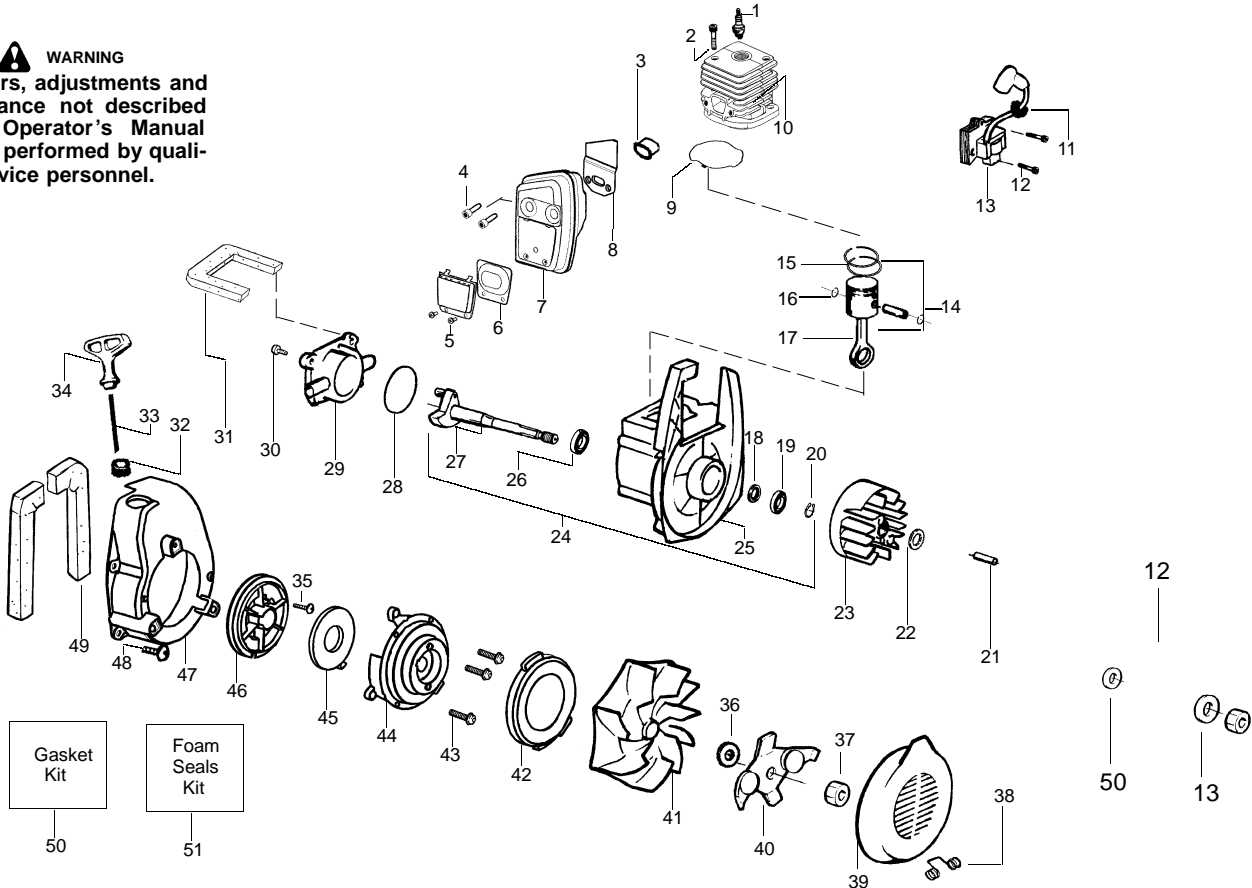

PARTS LIST NO. 530086371		Poulan PRO PARTS LIST	MODEL(s) BVM200 LE	
DATE 1/29/03	Replaces 530086371-11/20/02		Note: Illustration may differ from actual model due to design changes	PAGE NO. 4

TYPE 2

WARNING
All repairs, adjustments and maintenance not described in the Operator's Manual must be performed by qualified service personnel.

Ref.	Part No.	Description	Ref.	Part No.	Description	Ref.	Part No.	Description
1.	952030249	Spark Plug (RCJ-6Y)	21.	530016190	Spacer-Flywheel	40.	530095461	Assy-Mulch Blade
2.	530015953	Screw	22.	530015149	Washer	41.	530069817	Assy-Impeller
3.	530055191	Insulator-Heat	23.	530039209	Assy-Flywheel	42.	530056625	Seal-Ring
4.	530016387	Screw-Muffler-Internal	24.	530071456	Assy-Crankcase/Crank shaft (incl. 20,25,27)	43.	530016349	Screw
5.	530015241	Screw	25.	530012492	Assy-Crankcase (Incl. 18,19,26)	44.	530055101	Housing-Pulley
6.	530071593	Kit-Spark Screen (incl. #5)	26.	530032125	Bearing-Inner	45.	530042086	Spring-Starter
7.	530071599	Kit-Muffler (incl. 4,5,6, & 8)	27.	530012452	Assy-Crankshaft	46.	530071466	Kit-Starter Pulley
8.	530071458	Gasket-Baffle (kit)	28.	530071458	O-ring-C/case (kit)	47.	530055102	Fan Housing
9.	530071458	Gasket-Cylinder (kit)	29.	530012443	Cover-Crankcase	48.	530015810	Screw
10.	530071468	Kit-Cylinder	30.	530015810	Screw	49.	530071459	Foam-182mm (kit)
11.	530019182	Grommet-Ign. Module	31.	530071459	Foam-219mm (kit)	50.	530071458	Kit-Gasket (page 2 incl. 2,5 & 19) (page 4 incl. 8,9, & 28)
12.	530016357	Screw-Ignition Module	32.	530029182	Eyelet-Flange	51.	530071459	Kit-Foam Seals (page 2 incl. 1,16, & 33) (page 4 incl. 31 & 49)
13.	530035505	Ignition Module	33.	530071467	Kit-Rope			
14.	530071476	Kit-Piston (Incl. 15 & 16)	34.	530054834	Handle-Starter			
15.	530012472	Piston Ring	35.	530016326	Screw-Rope			
16.	530015162	Retainer-Piston Pin	36.	530016240	Washer-Belleville			
17.	530069945	Assy-Connecting Rod	37.	530626605	Nut			
18.	530071615	Kit-Crankcase Seal	38.	530402043	Spring-Return Cover			
19.	530055728	Bearing-Outer	39.	530049313	Inlet Door			
20.	530015941	Retainer Ring-C'chaft						

✓ = NEW PART NUMBER FOR THIS IPL   * = REFER TO THE SERVICE REFERENCE INDICATED FOR MORE INFORMATION. (LOCATED AT END OF IPL)