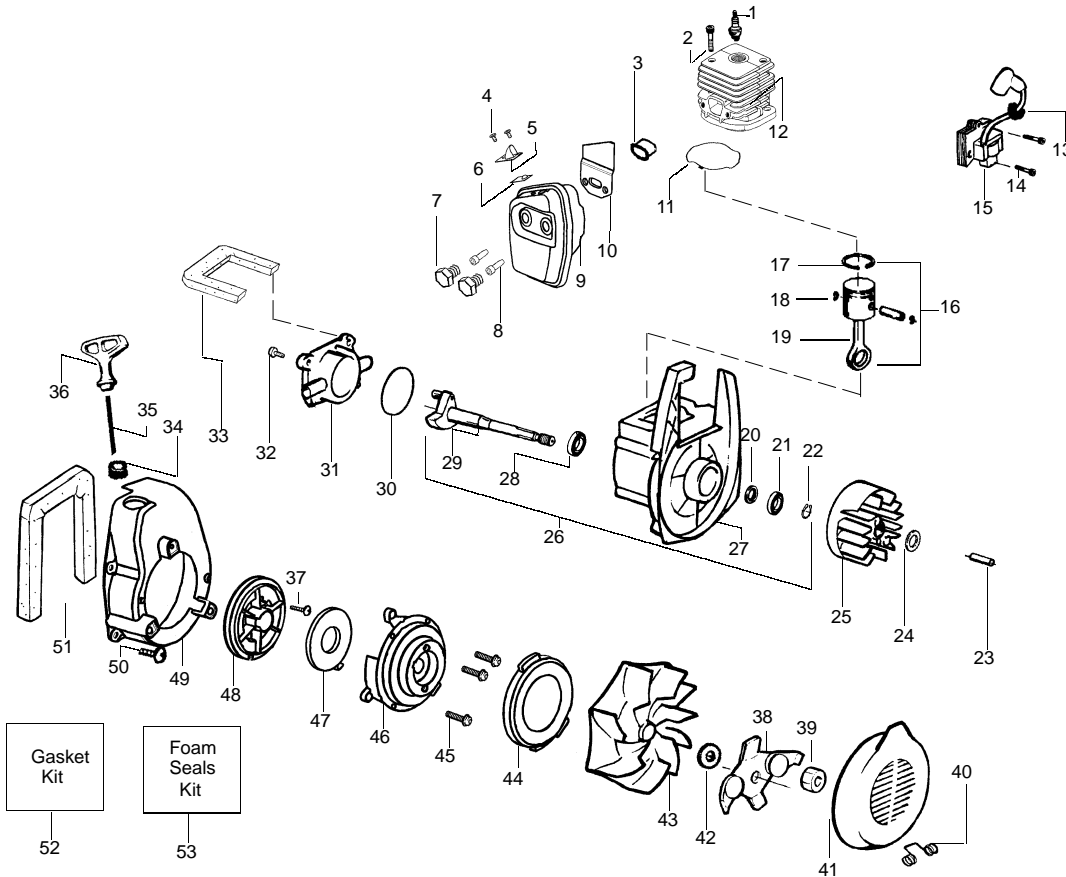

PARTS LIST NO. 530086371		Poulan PRO PARTS LIST	MODEL(S) BVM200 LE	
DATE 1/29/03	Replaces 530086371-11/20/02		Note: Illustration may differ from actual model due to design changes	PAGE NO. 3

TYPE 1

WARNING

All repairs, adjustments and maintenance not described in the Operator's Manual must be performed by qualified service personnel.

Ref.	Part No.	Description	Ref.	Part No.	Description	Ref.	Part No.	Description
1.	952030164	Spark Plug (RCJ-6Y)	21.	530055728	Bearing-Outer	39.	530626605	Nut
2.	530015953	Screw	22.	530015941	Retainer Ring-C'chaft	40.	530402043	Spring-Return Cover
3.	530055191	Insulator-Heat	23.	530016190	Spacer-Flywheel	41.	530049313	Inlet Door
4.	530055240	Screw	24.	530015149	Washer	42.	530016240	Washer-Belleville
5.	530055241	Deflector-Muffler	25.	530039209	Assy-Flywheel	43.	530069817	Assy-Impeller
6.	530071461	Kit-Spark Screen(incl. #4)	26.	530071456	Assy-Crankcase/Crank shaft (incl. 22,27,29)	44.	530055106	Seal-Ring
7.	530016369	Bolt-Muffler-external	27.	530012440	Assy-Crankcase (Incl. 20,21,28)	45.	530016349	Screw
8.	530016341	Screw-Muffler-Internal	28.	530032125	Bearing-Inner	46.	530055101	Housing-Pulley
9.	530071460	Kit-Muffler (incl. 4-6,8,10)	29.	530012452	Assy-Crankshaft	47.	530042086	Spring-Starter
10.	530071458	Gasket-Baffle (kit)	30.	530071458	O-ring-C/case (kit)	48.	530071466	Kit-Starter Pulley
11.	530071458	Gasket-Cylinder (kit)	31.	530012443	Cover-Crankcase	49.	530055102	Fan Housing
12.	530071468	Kit-Cylinder	32.	530015810	Screw	50.	530015810	Screw
13.	530019182	Grommet-Ign. Module	33.	530071459	Foam-219mm (kit)	51.	530071459	Foam-365mm (kit)
14.	530016357	Screw-Ignition Module	34.	530029182	Eyelet-Flange	52.	530071458	Kit-Gasket (includes #10,11,31, adaptor gas ket, & carb. gasket)
15.	530035505	Ignition Module	35.	530071467	Kit-Rope	53.	530071459	Kit-Foam Seals (includes #34,52, air dam & Fuel line grommet)
16.	530071476	Kit-Piston (Incl. 17 & 18)	36.	530049488	Handle-Starter			
17.	530053565	Piston Ring	37.	530016326	Screw-Rope			
18.	530015162	Retainer-Piston Pin	38.	530095461	Assy-Mulch Blade			
19.	530069945	Assy-Connecting Rod						
20.	530019264	Seal-Crankcase						

↖ = NEW PART NUMBER FOR THIS IPL   ★ = REFER TO THE SERVICE REFERENCE INDICATED FOR MORE INFORMATION. (LOCATED AT END OF IPL)