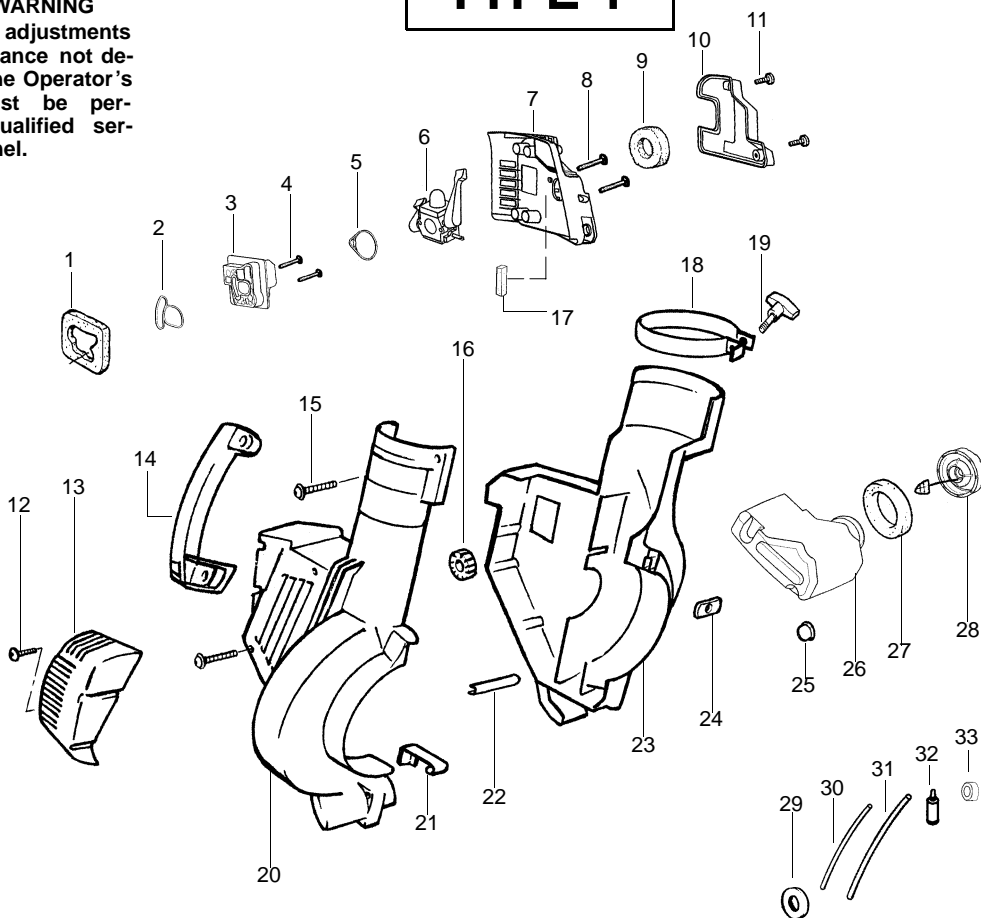

PARTS LIST NO. 530086371		<b>Poulan PRO</b> PARTS LIST	MODEL(s) BVM200 LE
DATE 1/29/03	Replaces 530086371-11/20/02		Note: Illustration may differ from actual model due to design changes

**WARNING**

All repairs, adjustments and maintenance not described in the Operator's Manual must be performed by qualified service personnel.

**TYPE 1**

Ref.	Part No.	Description	Ref.	Part No.	Description
1.	530071459	Air Dam (kit)	23.	530055147	Housing-Left (yellow)
2.	530071458	Gasket-Adapter (kit)	24.	530016207	Nut
3.	530035502	Carburetor Adaptor	25.	530036792	Isolator-Crankcase
4.	530016309	Screw	26.	530049491	Assy-Fuel Tank
5.	530071458	Gasket-Carburetor (kit)	27.	530049527	Gasket-Fuel Tank
6.	530071465	Kit-Carb Ass'y. (C1Q-W11)	28.	530049386	Fuel Cap w/Retainer
7.	530055103	Air Box	29.	530049656	Grommet-Shroud
8.	530016340	Screw-Carb.	30.	530069247	Kit-Line Carb/Purge
9.	530049383	Filter-Air	31.	530069216	Kit-Line Tank/Purge
10.	530055104	Cover-Air Filter	32.	530095646	Assy-Fuel Pick-up
11.	530016354	Screw-Air Box Cover	33.	530071459	Grommet-Fuel line (kit)
12.	530015880	Screw			
13.	530056257	Assy-Muffler Cover			
14.	530095469	Handle		Not Shown	
15.	530015886	Screw			
16.	530049323	Isolator			
17.	530071459	Foam-25.4mm (kit)			
18.	530016324	Clamp-Blower Tube	530088953	Operator Manual	
19.	530016322	Knob-Tube Clamp	530084404	Warning Decal	
20.	530055148	Housing-Right (yellow)	530055358	Decal-Start Inst.	
21.	530402044	Spring-Cover Latch			
22.	530049617	Guide-Starter Rope			

✓ = NEW PART NUMBER FOR THIS IPL      ★ = REFER TO THE SERVICE REFERENCE INDICATED FOR MORE INFORMATION. (LOCATED AT END OF IPL)

PARTS LIST NO. 530086371		<b>Poulan PRO<sup>®</sup> PARTS LIST</b>	MODEL(s) BVM200 LE
DATE 1/29/03	Replaces 530086371-11/20/02		Note: Illustration may differ from actual model due to design changes