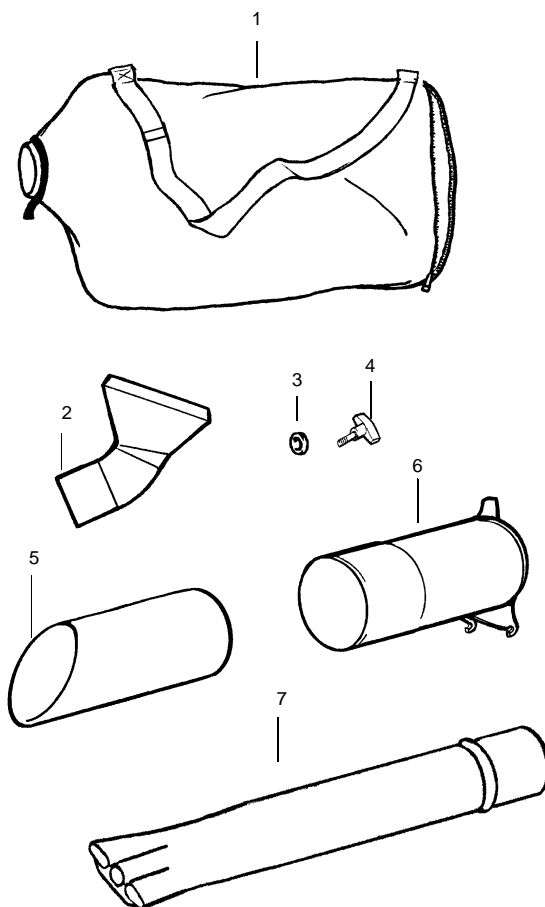

Kit - Carburetor Assy # 530071632 - C1Q-W11C

Note: No Repair kits are available for this carburetor, please order the complete assembly part number 530-071632 (C1Q-W11C)

Assy - Vacuum