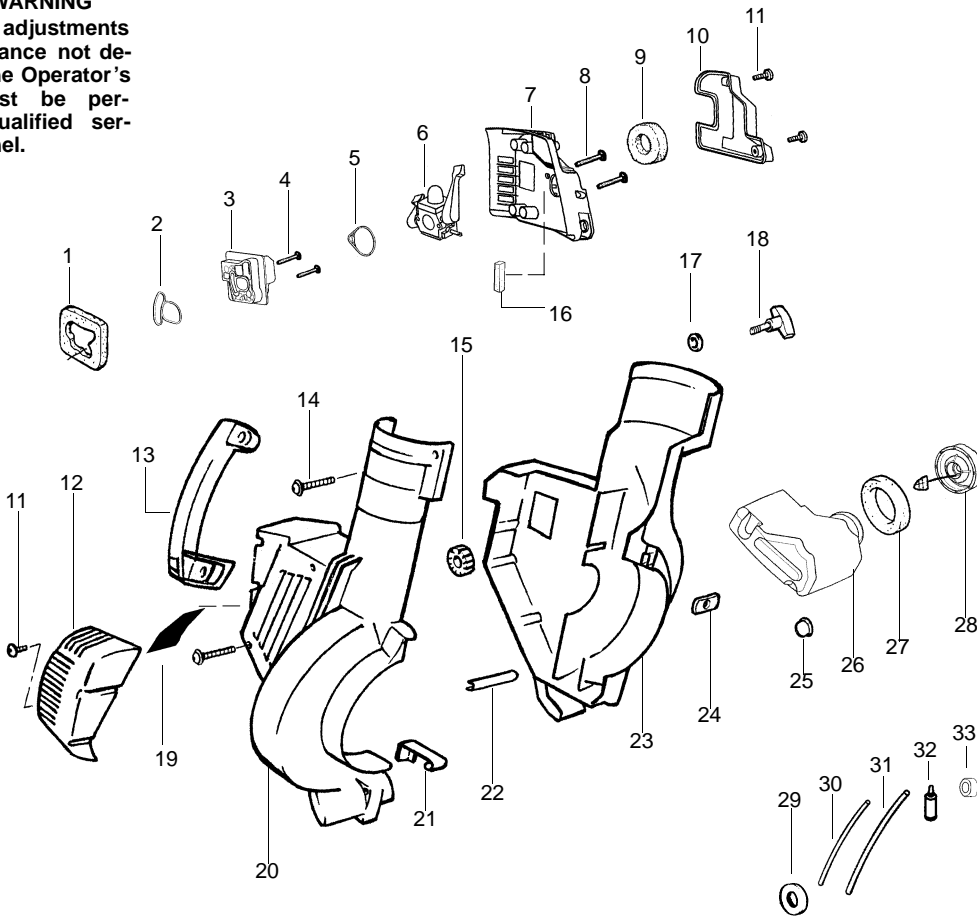

PARTS LIST NO. 530086371		Poulan PRO® PARTS LIST	MODEL(s) BVM200 LE	
DATE 1/29/03	Replaces 530086371-11/20/02		Note: Illustration may differ from actual model due to design changes	PAGE NO. 2

TYPE 2

⚠ WARNING

All repairs, adjustments and maintenance not described in the Operator's Manual must be performed by qualified service personnel.

Ref.	Part No.	Description	Ref.	Part No.	Description
1.	530071459	Air Dam (kit)	22.	530049617	Guide-Starter Rope
2.	530071458	Gasket-Adapter (kit)	23.	530057313	Housing-Left
3.	530035561	Carburetor Adaptor	24.	530016207	Nut
4.	530016309	Screw	25.	530036792	Isolator-Crankcase
5.	530071458	Gasket-Carburetor (kit)	26.	530049491	Assy-Fuel Tank
6.	---	Kit-Carb Ass'y. (C1Q-W11)	27.	530049527	Gasket-Fuel Tank
	530071465	Kit-Carb Ass'y. (C1Q-W11C)	28.	530049386	Fuel Cap w/Retainer
	530071632	---	29.	530049656	Grommet-Shroud
7.	530056629	Air Box	30.	530069247	Kit-Line Carb/Purge
8.	530015849	Screw-Carb.	31.	530069216	Kit-Line Tank/Purge
9.	530049383	Filter-Air	32.	530095646	Assy-Fuel Pick-up
10.	530056581	Cover-Air Filter	33.	530071459	Grommet-Fuel line (kit)
11.	530016349	Screw	Not Shown		
12.	530056641	Guard-Muffler			
13.	530095469	Handle			
14.	530015886	Screw			
15.	530049323	Isolator			
16.	530071459	Foam 25.4mm (kit)	530163807	530057414	Operator Manual
17.	530015197	Nut	530057214	530057214	Warning Decal
18.	530016322	Knob-Tube Clamp			Decal-Start Inst.
19.	530071458	Reflector-Heat (kit)			
20.	530057312	Housing-Right			
21.	530402044	Spring-Cover Latch			

⚡ = NEW PART NUMBER FOR THIS IPL

★ = REFER TO THE SERVICE REFERENCE INDICATED FOR MORE INFORMATION. (LOCATED AT END OF IPL)