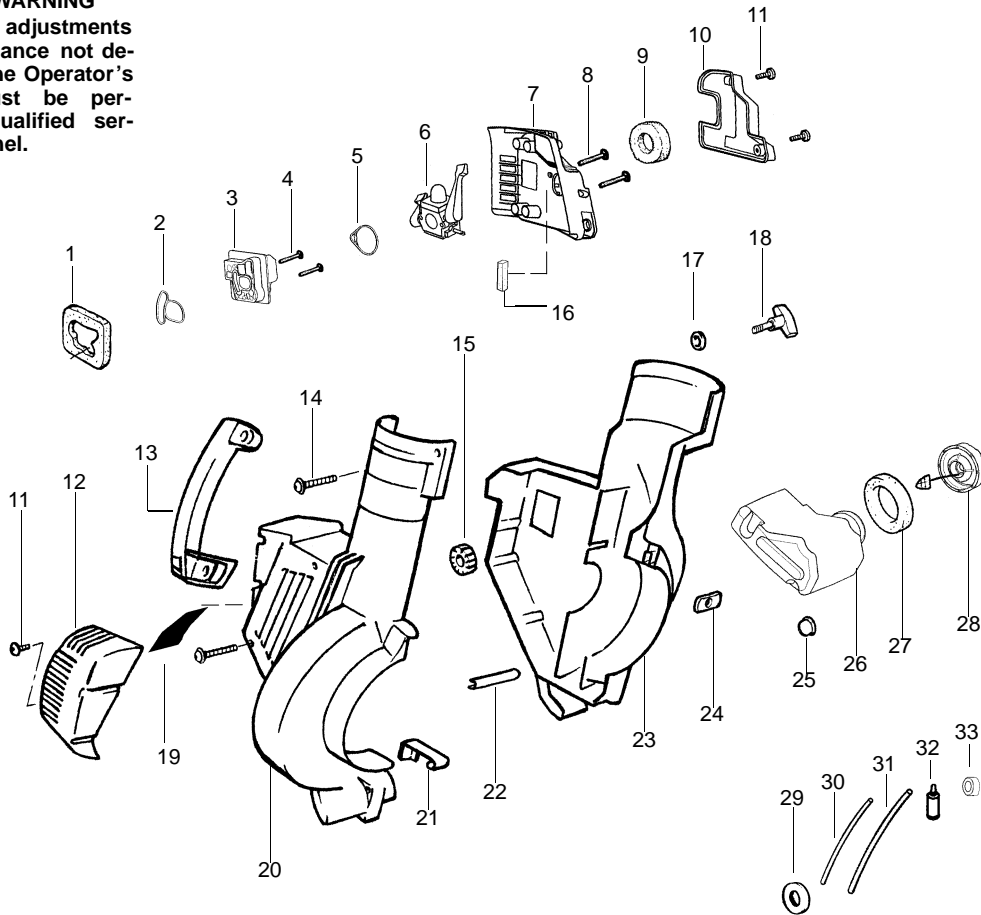

PARTS LIST NO. 530086370		WEED EATER® PARTS LIST	MODEL(s) BV2000 LE	
DATE 1/29/03	Replaces 530086370–11/20/02		Note: Illustration may differ from actual model due to design changes	PAGE NO. 2

TYPE 2

⚠ WARNING

All repairs, adjustments and maintenance not described in the Operator's Manual must be performed by qualified service personnel.

Ref.	Part No.	Description	Ref.	Part No.	Description
1.	530071459	Air Dam (kit)	22.	530049617	Guide-Starter Rope
2.	530071458	Gasket-Adapter (kit)	23.	530056683	Housing-Left
3.	530035561	Carburetor Adaptor	24.	530016207	Nut
4.	530016309	Screw	25.	530036792	Isolator-Crankcase
5.	530071458	Gasket-Carburetor (kit)	26.	530049491	Assy-Fuel Tank
6.	---	Kit-Carb Ass'y. (C1Q-W11)	27.	530049527	Gasket-Fuel Tank
	530071465	(C1Q-W11C)	28.	530049386	Fuel Cap w/Retainer
	530071632	(C1Q-W11C)	29.	530049656	Grommet-Shroud
7.	530056629	Air Box	30.	530069247	Kit-Line Carb/Purge
8.	530015849	Screw-Carb.	31.	530069216	Kit-Line Tank/Purge
9.	530049383	Filter-Air	32.	530095646	Assy-Fuel Pick-up
10.	530056581	Cover-Air Filter	33.	530071459	Grommet-Fuel line (kit)
11.	530016349	Screw	Not Shown		
12.	530056641	Guard-Muffler	530163806	Operator Manual	
13.	530095469	Handle	530057414	Warning Decal	
14.	530015886	Screw	530057215	Decal-Start Inst.	
15.	530049323	Isolator			
16.	530071459	Foam 25.4mm (kit)			
17.	530015197	Nut			
18.	530016322	Knob-Tube Clamp			
19.	530071458	Reflector-Heat (kit)			
20.	530056682	Housing-Right			
21.	530402044	Spring-Cover Latch			

↗ = NEW PART NUMBER FOR THIS IPL

★ = REFER TO THE SERVICE REFERENCE INDICATED FOR MORE INFORMATION. (LOCATED AT END OF IPL)