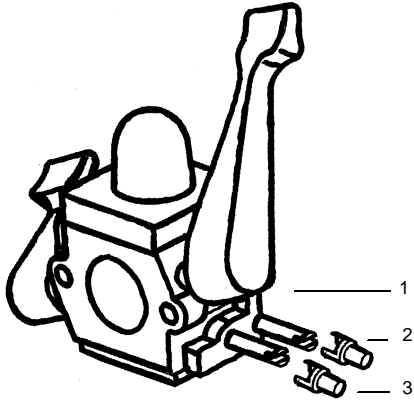

PARTS LIST NO. 530086370		WEED EATER® PARTS LIST	MODEL(s) BV2000 LE	
DATE 1/29/03	Replaces 530088370-11/20/02		Note: Illustration may differ from actual model due to design changes	PAGE NO. 5

Carburetor Assembly Part Number 530071465 - (C1Q-W11)