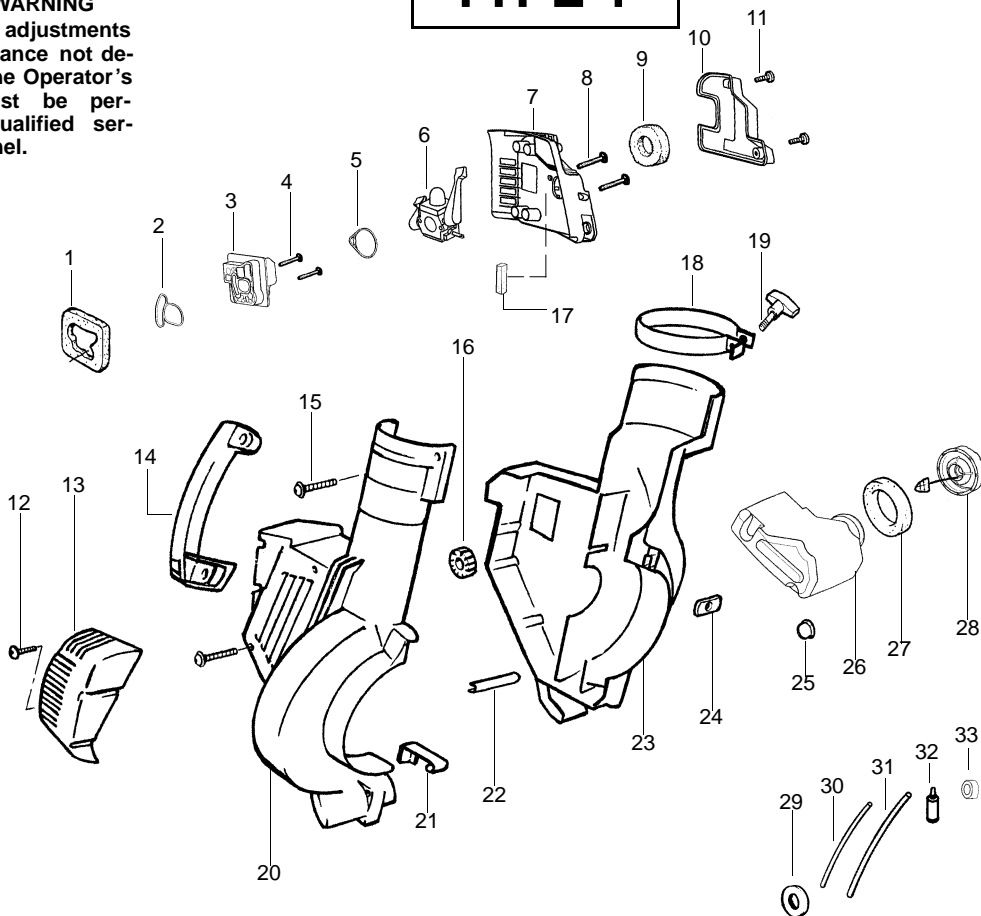

PARTS LIST NO. 530086370		WEED EATER® PARTS LIST	MODEL(S) BV2000 LE	
DATE 1/29/03	Replaces 530088370-11/20/02		Note: Illustration may differ from actual model due to design changes	PAGE NO. 1

WARNING

All repairs, adjustments and maintenance not described in the Operator's Manual must be performed by qualified service personnel.

TYPE 1

Ref.	Part No.	Description	Ref.	Part No.	Description
1.	530071459	Air Dam (kit)	23.	530055145	Housing-Left
2.	530071458	Gasket-Adapter (kit)	24.	530016207	Nut
3.	530035502	Carburetor Adaptor	25.	530036792	Isolator-Crankcase
4.	530016309	Screw	26.	530049491	Assy-Fuel Tank
5.	530071458	Gasket-Carburetor (kit)	27.	530049527	Gasket-Fuel Tank
6.	530071465	Kit-Carb Ass'y. (C1Q-W11)	28.	530049386	Fuel Cap w/Retainer
7.	530055103	Air Box	29.	530049656	Grommet-Shroud
8.	530016340	Screw-Carb.	30.	530069247	Kit-Line Carb/Purge
9.	530049383	Filter-Air	31.	530069216	Kit-Line Tank/Purge
10.	530055104	Cover-Air Filter	32.	530095646	Assy-Fuel Pick-up
11.	530016354	Screw-Air Box Cover	33.	530071459	Grommet-Fuel line (kit)
12.	530015880	Screw			
13.	530056257	Assy-Muffler Cover			
14.	530095469	Handle	Not Shown		
15.	530015886	Screw			
16.	530049323	Isolator			
17.	530071459	Foam 25.4mm (kit)			
18.	530016324	Clamp-Blower Tube			
19.	530016322	Knob-Tube Clamp			
20.	530055146	Housing-Right		530086692	Operator Manual
21.	530402044	Spring-Cover Latch		530084404	Warning Decal
22.	530049617	Guide-Starter Rope		530055358	Decal-Start Inst.

✓ = NEW PART NUMBER FOR THIS IPL   ★ = REFER TO THE SERVICE REFERENCE INDICATED FOR MORE INFORMATION. (LOCATED AT END OF IPL)