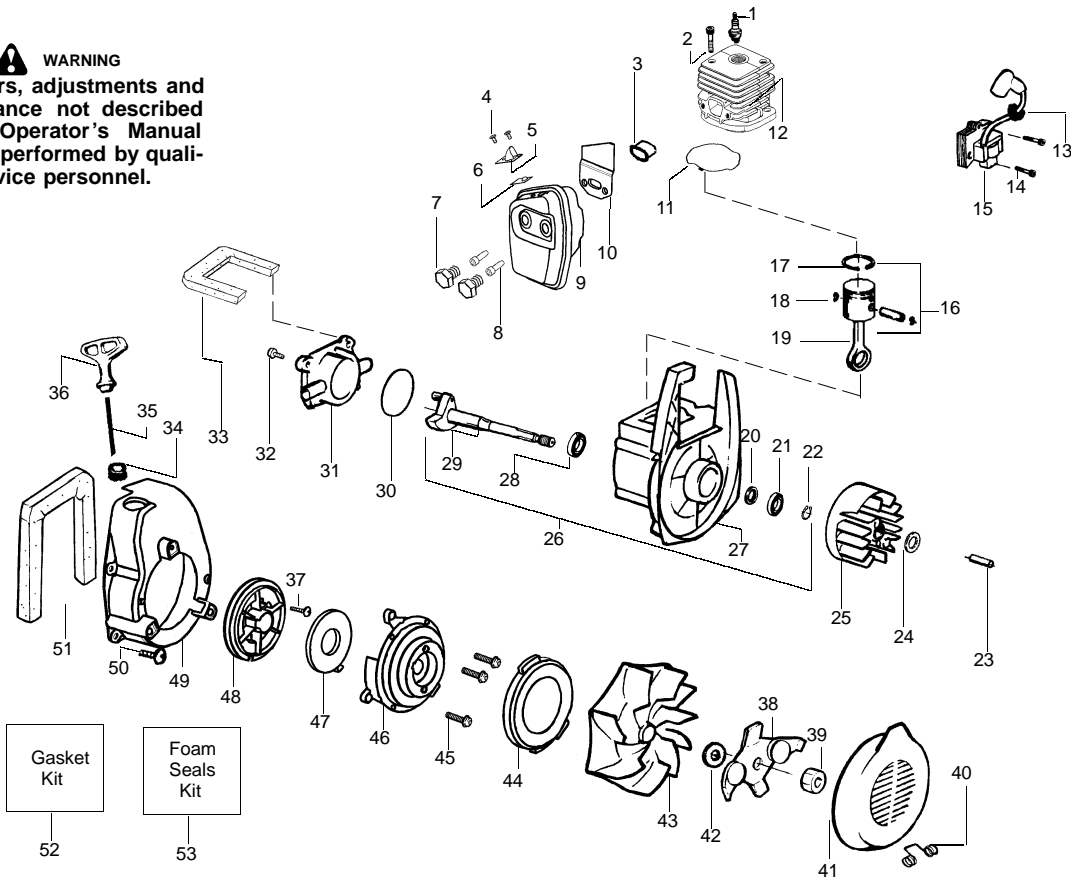

PARTS LIST NO. 530086370		WEED EATER® PARTS LIST	MODEL(S) BV2000 LE	
DATE 1/29/03	Replaces 530088370-11/20/02		Note: Illustration may differ from actual model due to design changes	PAGE NO. 3

TYPE 1

WARNING
All repairs, adjustments and maintenance not described in the Operator's Manual must be performed by qualified service personnel.

Ref.	Part No.	Description	Ref.	Part No.	Description	Ref.	Part No.	Description
1.	952030249	Spark Plug (RCJ-6Y)	21.	530055728	Bearing-Outer	39.	530626605	Nut
2.	530015953	Screw	22.	530015941	Retainer Ring-C'chaft	40.	530402043	Spring-Return Cover
3.	530055191	Insulator-Heat	23.	530016190	Spacer-Flywheel	41.	530049313	Inlet Door
4.	530055240	Screw	24.	530015149	Washer	42.	530016240	Washer-Belleville
5.	530055241	Deflector-Muffler	25.	530039209	Assy-Flywheel	43.	530069817	Assy-Impeller
6.	530071461	Kit-Spark Screen(incl. #4)	26.	530071456	Assy-Crankcase/Crank shaft (incl. 22,27,29)	44.	530055106	Seal-Ring
7.	530016369	Bolt-Muffler-external	27.	530012440	Assy-Crankcase (Incl. 20,21,28)	45.	530016349	Screw
8.	530016341	Screw-Muffler-Internal	28.	530032125	Bearing-Inner	46.	530055101	Housing-Pulley
9.	530071460	Kit-Muffler (incl. 4-6,8,10)	29.	530012452	Assy-Crankshaft	47.	530042086	Spring-Starter
10.	530071458	Gasket-Baffle (kit)	30.	530071457	O-ring-C/case (kit)	48.	530071466	Kit-Starter Pulley
11.	530071458	Gasket-Cylinder (kit)	31.	530012443	Cover-Crankcase	49.	530055102	Fan Housing
12.	530071457	Kit-Cylinder	32.	530015810	Screw	50.	530015810	Screw
13.	530019182	Grommet-Ign. Module	33.	530071459	Foam-219mm (kit)	51.	530071459	Foam-365mm (kit)
14.	530016357	Screw-Ignition Module	34.	530029182	Eyelet-Flange	52.	530071458	Kit-Gasket (includes #10,11,31, adaptor gas ket, & carb. gasket)
15.	530035505	Ignition Module	35.	530071467	Kit-Rope	53.	530071459	Kit-Foam Seals (includes #34,52, air dam & Fuel line grommet)
16.	530071357	Kit-Piston (Incl. 17 & 18)	36.	530049488	Handle-Starter			
17.	530055120	Piston Ring	37.	530016326	Screw-Rope			
18.	530015162	Retainer-Piston Pin	38.	530095461	Assy-Mulch Blade			
19.	530069945	Assy-Connecting Rod						
20.	530019264	Seal-Crankcase						

✓ = NEW PART NUMBER FOR THIS IPL   ★ = REFER TO THE SERVICE REFERENCE INDICATED FOR MORE INFORMATION. (LOCATED AT END OF IPL)