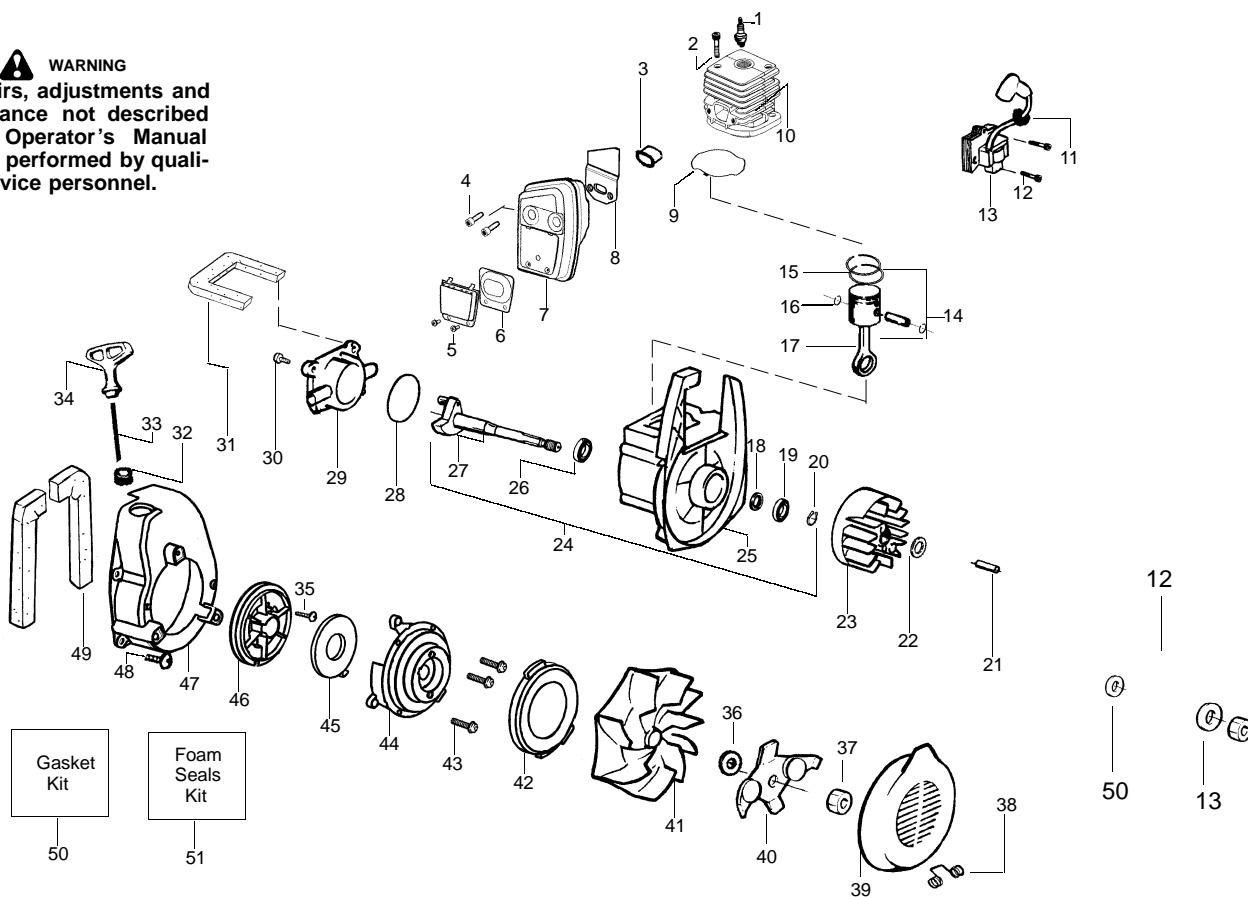

PARTS LIST NO. 530086370		WEED EATER® PARTS LIST	MODEL(s) BV2000 LE	
DATE 1/29/03	Replaces 530086370-11/20/02		Note: Illustration may differ from actual model due to design changes	PAGE NO. 4

TYPE 2

WARNING
All repairs, adjustments and maintenance not described in the Operator's Manual must be performed by qualified service personnel.

Ref.	Part No.	Description	Ref.	Part No.	Description	Ref.	Part No.	Description
1.	952030249	Spark Plug (RCJ-6Y)	21.	530016190	Spacer-Flywheel	40.	530095461	Assy-Mulch Blade
2.	530015953	Screw	22.	530015149	Washer	41.	530069817	Assy-Impeller
3.	530055191	Insulator-Heat	23.	530039209	Assy-Flywheel	42.	530056625	Seal-Ring
4.	530016387	Screw-Muffler-Internal	24.	530071456	Assy-Crankcase/Crank shaft (incl. 20,25,27)	43.	530016349	Screw
5.	530015241	Screw	25.	530012492	Assy-Crankcase (Incl. 18,19,26)	44.	530055101	Housing-Pulley
6.	530071593	Kit-Spark Screen (incl. #5)	26.	530032125	Bearing-Inner	45.	530042086	Spring-Starter
7.	530071599	Kit-Muffler (incl. 4,5,6, & 8)	27.	530012452	Assy-Crankshaft	46.	530071466	Kit-Starter Pulley
8.	530071458	Gasket-Baffle (kit)	28.	530071458	O-ring-C/case (kit)	47.	530055102	Fan Housing
9.	530071458	Gasket-Cylinder (kit)	29.	530012443	Cover-Crankcase	48.	530015810	Screw
10.	530071457	Kit-Cylinder	30.	530015810	Screw	49.	530071459	Foam-182mm (kit)
11.	530019182	Grommet-Ign. Module	31.	530071459	Foam-219mm (kit)	50.	530071458	Kit-Gasket (page 2 incl. 2,5 & 19) (page 4 incl. 8,9, & 28)
12.	530016357	Screw-Ignition Module	32.	530029182	Eyelet-Flange	51.	530071459	Kit-Foam Seals (page 2 incl. 1,16, & 33) (page 4 incl. 31 & 49)
13.	530035505	Ignition Module	33.	530071467	Kit-Rope			
14.	530071357	Kit-Piston (Incl. 15 & 16)	34.	530054834	Handle-Starter			
15.	530055120	Piston Ring	35.	530016326	Screw-Rope			
16.	530015162	Retainer-Piston Pin	36.	530016240	Washer-Belleville			
17.	530069945	Assy-Connecting Rod	37.	530626605	Nut			
18.	530071615	Kit-Crankcase Seal	38.	530402043	Spring-Return Cover			
19.	530055728	Bearing-Outer	39.	530049313	Inlet Door			
20.	530015941	Retainer Ring-C'chaft						

✓ = NEW PART NUMBER FOR THIS IPL

★ = REFER TO THE SERVICE REFERENCE INDICATED FOR MORE INFORMATION. (LOCATED AT END OF IPL)