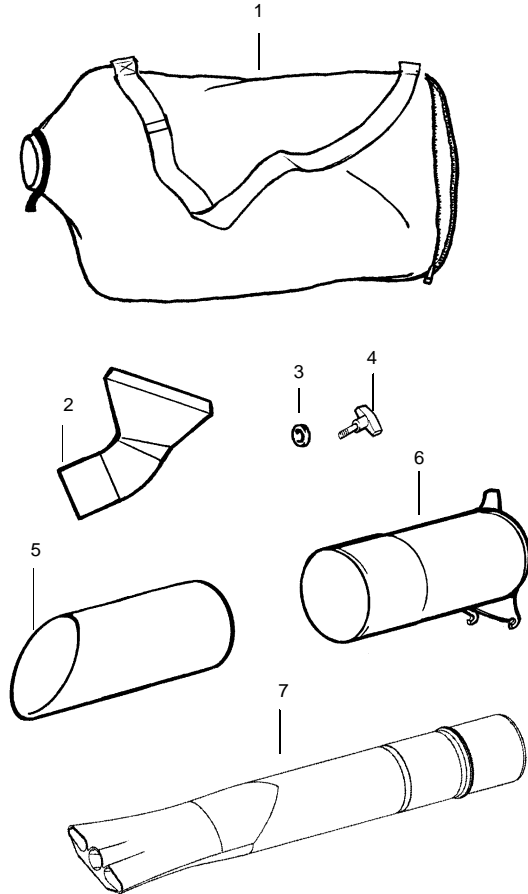

Kit - Carburetor Assy # 530071632 - C1Q-W11C

Note: No Repair kits are available for this carburetor, please order the complete assembly part number 530-071632 (C1Q-W11C)

Assy - Vacuum