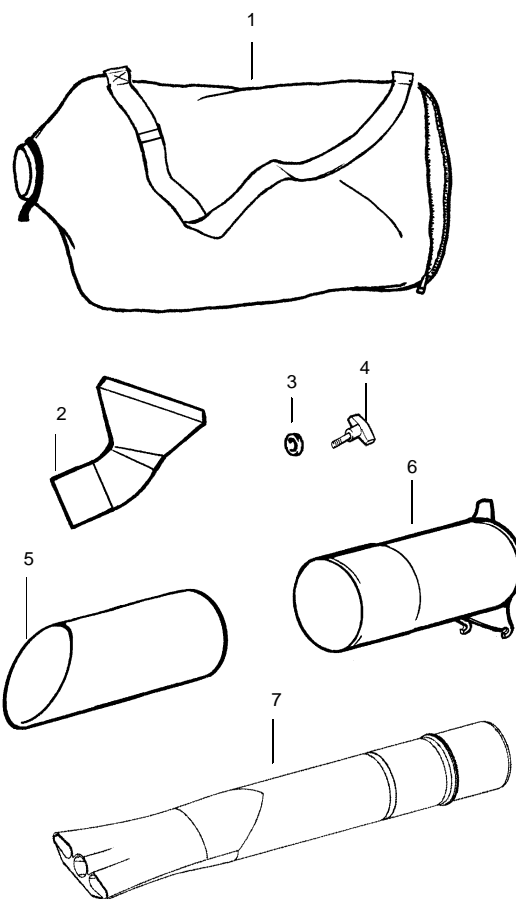

✓ = NEW PART NUMBER FOR THIS IPL

★ = REFER TO THE SERVICE REFERENCE INDICATED FOR MORE INFORMATION. (LOCATED AT END OF IPL)

PARTS LIST NO. 530086369		WEED EATER® PARTS LIST	MODEL(s) BV1800 LE
DATE 1/29/03	Replaces 530086369-11/20/02		Note: Illustration may differ from actual model due to design changes

Carburetor Assembly Part Number 530071465 - (C1Q-W11)

Assy - Vacuum

4

5

Ref.	Part No.	Description
1.	530071465	Assy-Carb. Zama (C1Q-W11)
2.	530038479	Cap-Limiter (high) brown
3.	530038478	Cap-Limiter (low) tan
4.	530071475	Kit-Carb. Repair
5.	530071489	Kit-Carb. Gasket (Zama)

Ref.	Part No.	Description
1.	530095564	Assy-Vac. Bag w/strap
2.	530095470	Tube-Elbow Vac
3.	530049686	Retainer-Vac Tube Knob
4.	530016322	Knob
5.	530094476	Tube-Lower Vac
6.	*****	Tube-Upper Vac
7.	530095593	Tube-Blower