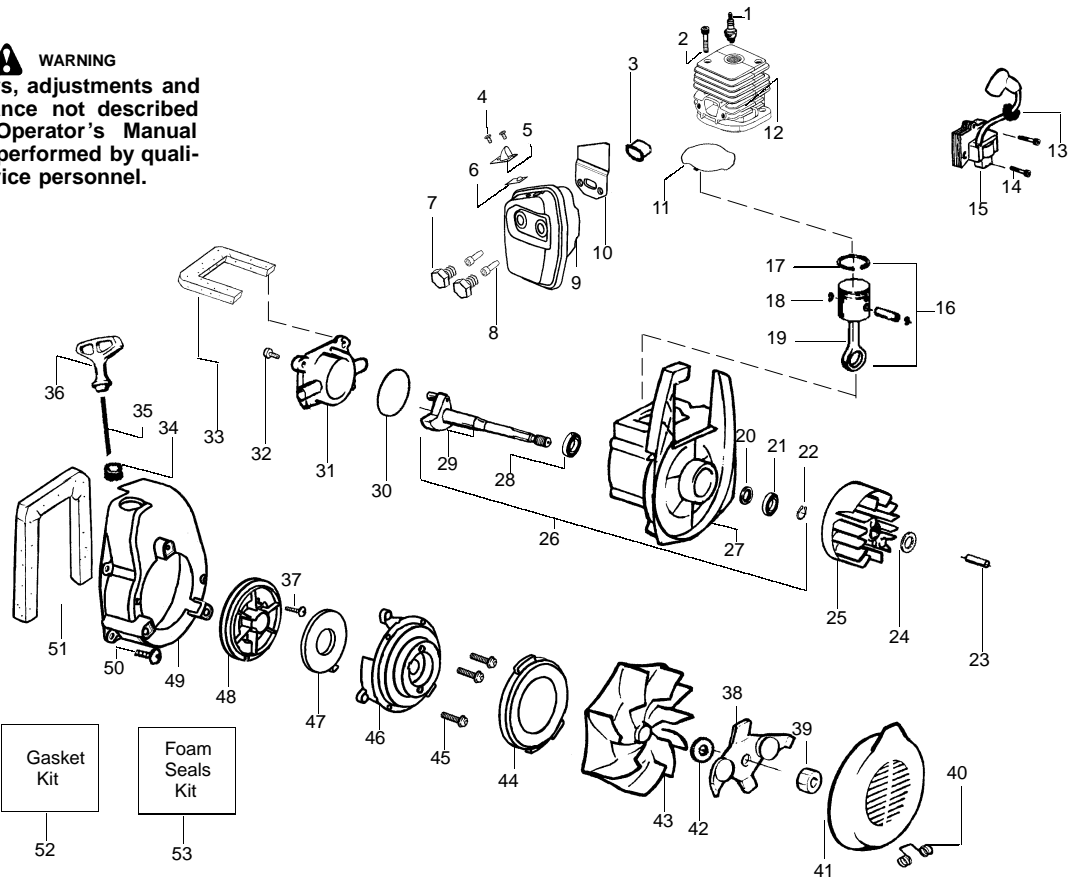

PARTS LIST NO. 530086369		WEED EATER® PARTS LIST	MODEL(s) BV1800 LE	
DATE 1/29/03	Replaces 530086369-11/20/02		Note: Illustration may differ from actual model due to design changes	PAGE NO. 3

TYPE 1

WARNING
All repairs, adjustments and maintenance not described in the Operator's Manual must be performed by qualified service personnel.

Ref.	Part No.	Description	Ref.	Part No.	Description	Ref.	Part No.	Description
1.	952030249	Spark Plug (RCJ-6Y)	21.	530055728	Bearing-Outer	39.	530626605	Nut
2.	530015953	Screw	22.	530015941	Retainer Ring-C'chaft	40.	530402043	Spring-Return Cover
3.	530055191	Insulator-Heat	23.	530016190	Spacer-Flywheel	41.	530049313	Inlet Door
4.	530055240	Screw	24.	530015149	Washer	42.	530016240	Washer-Belleville
5.	530055241	Deflector-Muffler	25.	530039209	Assy-Flywheel	43.	530069817	Assy-Impeller
6.	530071461	Kit-Spark Screen (incl. #4)	26.	530071456	Assy-Crankcase/Crank shaft (incl. 22,27,29)	44.	530055106	Seal-Ring
7.	530016369	Bolt-Muffler-external	27.	530012440	Assy-Crankcase (Incl. 20,21,28)	45.	530016349	Screw
8.	530016341	Screw-Muffler-Internal	28.	530032125	Bearing-Inner	46.	530055101	Housing-Pulley
9.	530071460	Kit-Muffler (incl. 4-6,8,10)	29.	530012452	Assy-Crankshaft	47.	530042086	Spring-Starter
10.	530071458	Gasket-Baffle (kit)	30.	530071458	O-ring-C/case (kit)	48.	530071466	Kit-Starter Pulley
11.	530071458	Gasket-Cylinder (kit)	31.	530012443	Cover-Crankcase	49.	530055102	Fan Housing
12.	530071457	Kit-Cylinder	32.	530015810	Screw	50.	530015810	Screw
13.	530019182	Grommet-Ign. Module	33.	530071459	Foam-219mm (kit)	51.	530071459	Foam-365mm (kit)
14.	530016357	Screw-Ignition Module	34.	530029182	Eyelet-Flange	52.	530071458	Kit-Gasket (includes #10,11,30, adaptor gas ket, & carb. gasket)
15.	530035505	Ignition Module	35.	530071467	Kit-Rope	53.	530071459	Kit-Foam Seals (includes #10,11,30, adaptor gas ket, & carb. gasket)
16.	530071357	Kit-Piston (Incl. 17 & 18)	36.	530049488	Handle-Starter			
17.	530055120	Piston Ring	37.	530016326	Screw-Rope			
18.	530015162	Retainer-Piston Pin	38.	530095461	Assy-Mulch Blade			
19.	530069945	Assy-Connecting Rod						
20.	530019264	Seal-Crankcase						

↗ = NEW PART NUMBER FOR THIS IPL   ★ = REFER TO THE SERVICE REFERENCE INDICATED FOR MORE INFORMATION. (LOCATED AT END OF IPL)