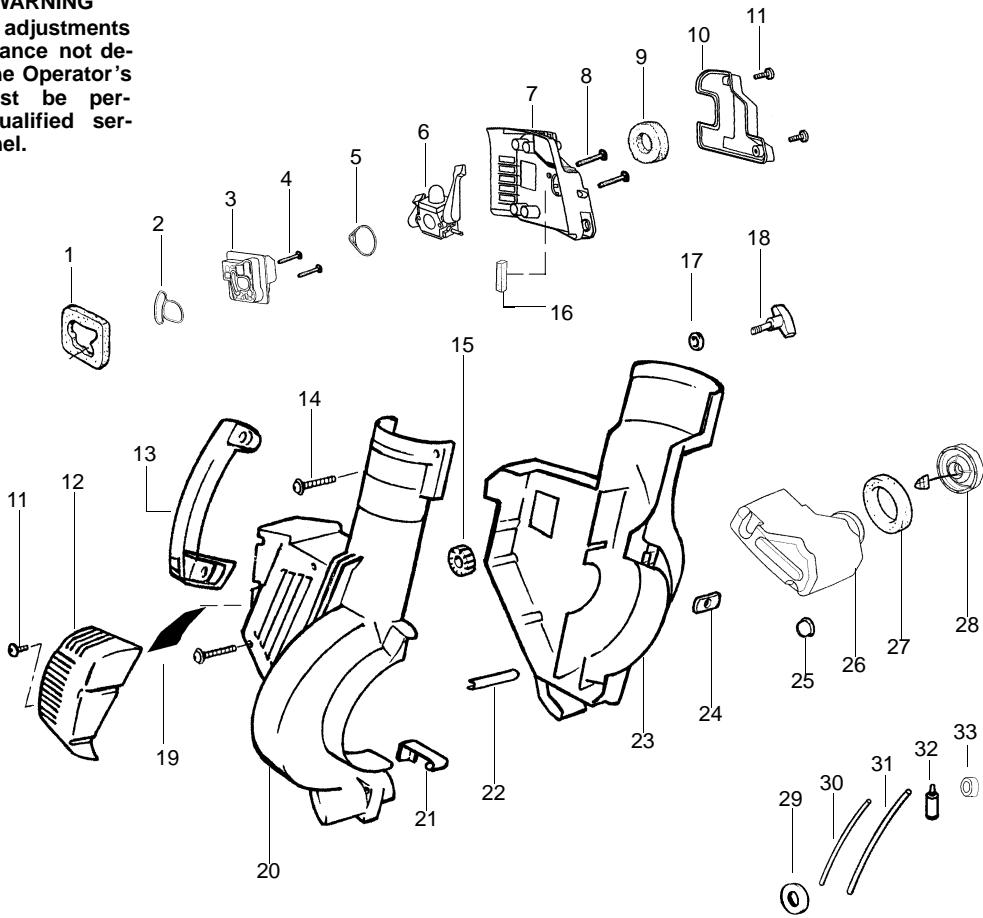

PARTS LIST NO. 530086369		WEED EATER® PARTS LIST	MODEL(s) BV1800 LE	
DATE 1/29/03	Replaces 530086369 - 11/20/02		Note: Illustration may differ from actual model due to design changes	PAGE NO. 2

TYPE 2

WARNING
All repairs, adjustments and maintenance not described in the Operator's Manual must be performed by qualified service personnel.

Ref.	Part No.	Description	Ref.	Part No.	Description
1.	530071459	Air Dam (kit)	22.	530049617	Guide-Starter Rope
2.	530071458	Gasket-Adapter (kit)	23.	530056683	Housing-Left
3.	530035561	Carburetor Adaptor	24.	530016207	Nut
4.	530016309	Screw	25.	530036792	Isolator-Crankcase
5.	530071458	Gasket-Carburetor (kit)	26.	530049491	Assy-Fuel Tank
6.	---	Kit-Carb Ass'y. (C1Q-W11)	27.	530049527	Gasket-Fuel Tank
	530071465	(C1Q-W11C)	28.	530049386	Fuel Cap w/Retainer
	530071632	(C1Q-W11C)	29.	530049656	Grommet-Shroud
7.	530056629	Air Box	30.	530069247	Kit-Line Carb/Purge
8.	530015849	Screw-Carb.	31.	530069216	Kit-Line Tank/Purge
9.	530049383	Filter-Air	32.	530095646	Assy-Fuel Pick-up
10.	530056581	Cover-Air Filter	33.	530071459	Grommet-Fuel line (kit)
11.	530016349	Screw			Not Shown
12.	530056641	Guard-Muffler	530163806	Operator Manual	
13.	530095469	Handle	530057414	Warning Decal	
14.	530015886	Screw	530057215	Decal-Start Inst.	
15.	530049323	Isolator			
16.	530071459	Foam 25.4mm (kit)			
17.	530015197	Nut			
18.	530016322	Knob-Tube Clamp			
19.	530071458	Reflector-Heat (kit)			
20.	530056682	Housing-Right			
21.	530402044	Spring-Cover Latch			

✓ = NEW PART NUMBER FOR THIS IPL

* = REFER TO THE SERVICE REFERENCE INDICATED FOR MORE INFORMATION. (LOCATED AT END OF IPL)