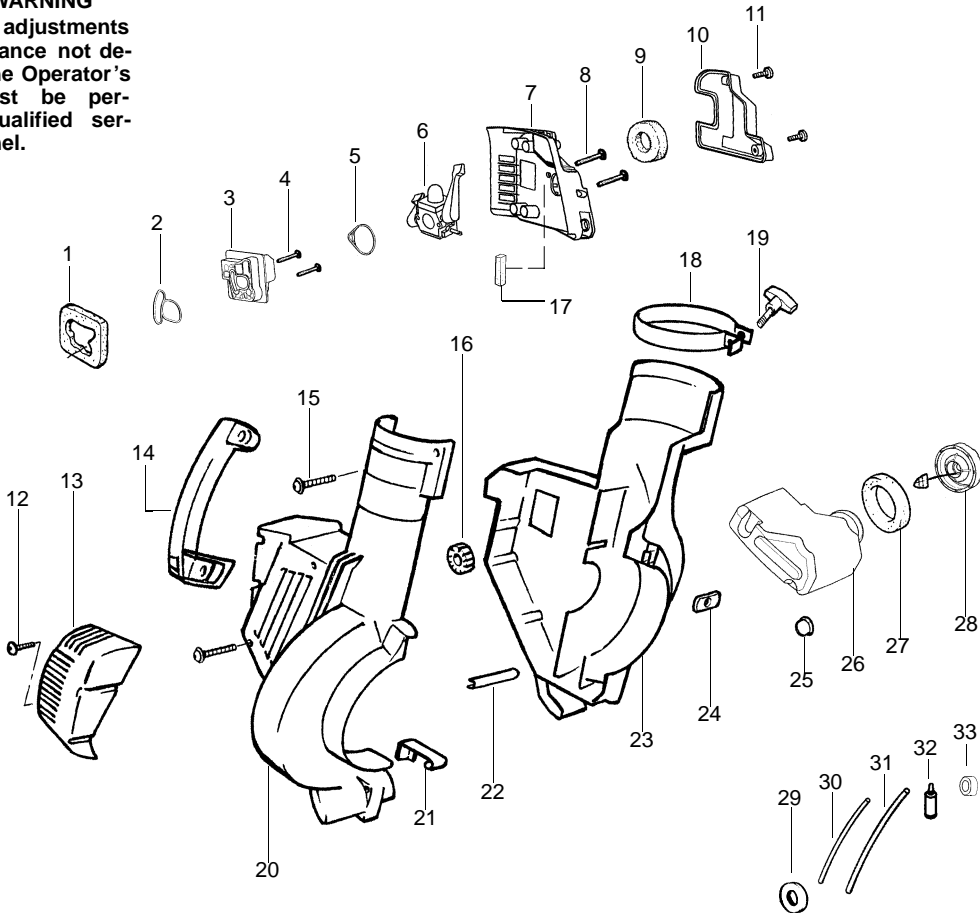

PARTS LIST NO. 530086369		WEED EATER PARTS LIST	MODEL(s) BV1800 LE
DATE 1/29/03	Replaces 530086369 - 11/20/02		Note: Illustration may differ from actual model due to design changes

TYPE 1

WARNING

All repairs, adjustments and maintenance not described in the Operator's Manual must be performed by qualified service personnel.

✓ = NEW PART NUMBER FOR THIS IPL

★ = REFER TO THE SERVICE REFERENCE INDICATED FOR MORE INFORMATION. (LOCATED AT END OF IPL)

PARTS LIST NO. 530086369		WEED EATER [®] PARTS LIST	MODEL(s) BV1800 LE
DATE 1/29/03	Replaces 530086369 - 11/20/02		Note: Illustration may differ from actual model due to design changes

✓ = NEW PART NUMBER FOR THIS IPL

* = REFER TO THE SERVICE REFERENCE INDICATED FOR MORE INFORMATION. (LOCATED AT END OF IPL)

PARTS LIST NO. 530086369		WEED EATER® PARTS LIST	MODEL(s) BV1800 LE
DATE 1/29/03	Replaces 530086369-11/20/02		Note: Illustration may differ from actual model due to design changes