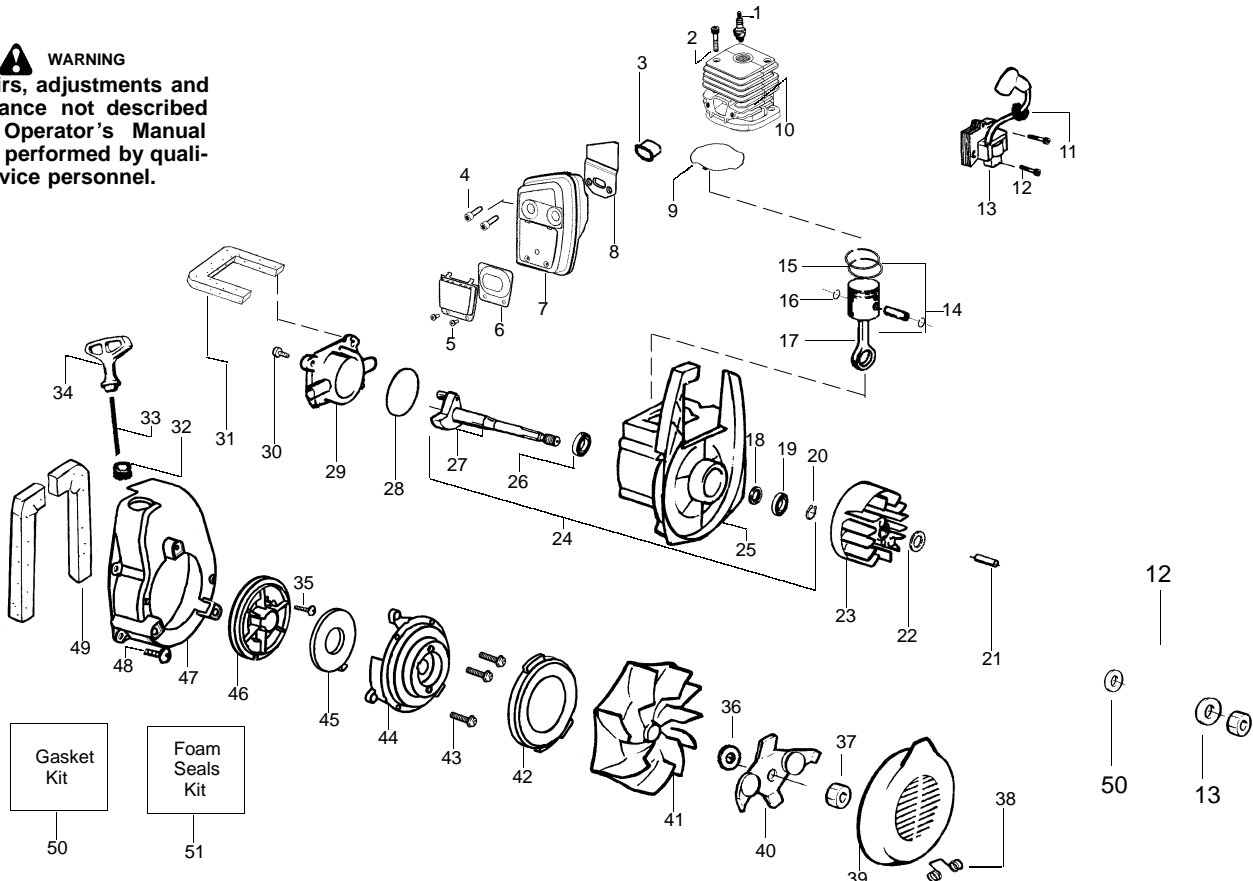

PARTS LIST NO. 530086369		WEED EATER® PARTS LIST	MODEL(S) BV1800 LE	
DATE 1/29/03	Replaces 530086369-11/20/02		Note: Illustration may differ from actual model due to design changes	PAGE NO. 4

TYPE 2

WARNING

All repairs, adjustments and maintenance not described in the Operator's Manual must be performed by qualified service personnel.

Ref.	Part No.	Description	Ref.	Part No.	Description	Ref.	Part No.	Description
1.	952030249	Spark Plug (RCJ-6Y)	21.	530016190	Spacer-Flywheel	40.	530095461	Assy-Mulch Blade
2.	530015953	Screw	22.	530015149	Washer	41.	530069817	Assy-Impeller
3.	530055191	Insulator-Heat	23.	530039209	Assy-Flywheel	42.	530056625	Seal-Ring
4.	530016387	Screw-Muffler-Internal	24.	530071456	Assy-Crankcase/Crank shaft (incl. 20,25,27)	43.	530016349	Screw
5.	530015241	Screw	25.	530012492	Assy-Crankcase (Incl. 18,19,26)	44.	530055101	Housing-Pulley
6.	530071593	Kit-Spark Screen(incl. #5)	26.	530032125	Bearing-Inner	45.	530042086	Spring-Starter
7.	530071599	Kit-Muffler (incl. 4,5,6, & 8)	27.	530012452	Assy-Crankshaft	46.	530071466	Kit-Starter Pulley
8.	530071458	Gasket-Baffle (kit)	28.	530071458	O-ring-C/case (kit)	47.	530055102	Fan Housing
9.	530071458	Gasket-Cylinder (kit)	29.	530012443	Cover-Crankcase	48.	530015810	Screw
10.	530071457	Kit-Cylinder	30.	530015810	Screw	49.	530071459	Foam-182mm (kit)
11.	530019182	Grommet-Ign. Module	31.	530071459	Foam-219mm (kit)	50.	530071458	Kit-Gasket (page 2 incl. 2,5 & 19) (page 4 incl. 8,9, & 28)
12.	530016357	Screw-Ignition Module	32.	530029182	Eyelet-Flange	51.	530071459	Kit-Foam Seals (page 2 incl. 1,16, & 33) (page 4 incl. 31 & 49)
13.	530035505	Ignition Module	33.	530071467	Kit-Rope			
14.	530071357	Kit-Piston (Incl. 15 & 16)	34.	530054834	Handle-Starter			
15.	530055120	Piston Ring	35.	530016326	Screw-Rope			
16.	530015162	Retainer-Piston Pin	36.	530016240	Washer-Belleville			
17.	530069945	Assy-Connecting Rod	37.	530626605	Nut			
18.	530071615	Kit-Crankcase Seal	38.	530402043	Spring-Return Cover			
19.	530055728	Bearing-Outer	39.	530049313	Inlet Door			
20.	530015941	Retainer Ring-C'chaft						

✓ = NEW PART NUMBER FOR THIS IPL

★ = REFER TO THE SERVICE REFERENCE INDICATED FOR MORE INFORMATION. (LOCATED AT END OF IPL)