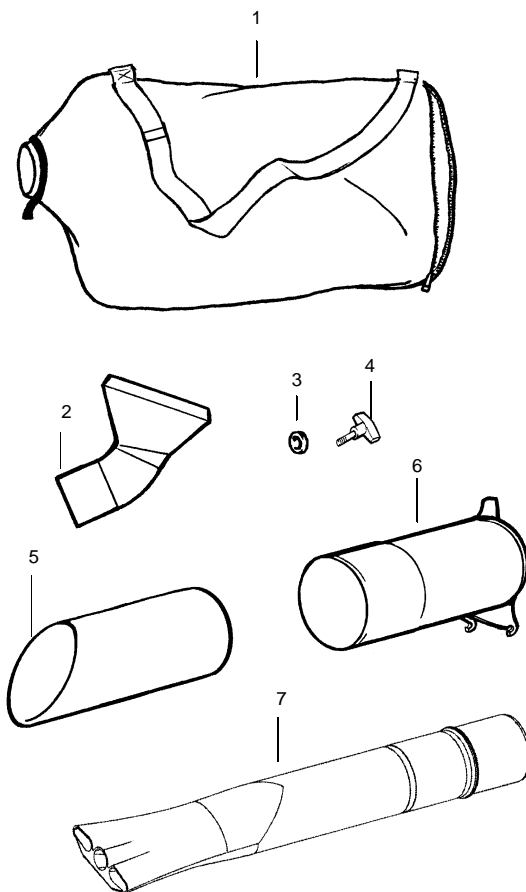

✓ = NEW PART NUMBER FOR THIS IPL * = REFER TO THE SERVICE REFERENCE INDICATED FOR MORE INFORMATION. (LOCATED AT END OF IPL)

PARTS LIST NO. 530086368		WEED EATER® PARTS LIST	MODEL(s) BV1650 LE
DATE 1/29/03	Replaces 530086368-11/20/02		Note: Illustration may differ from actual model due to design changes

Carburetor Assembly Part Number 530071465 - (C1Q-W11)

4

5

Ref.	Part No.	Description
1.	530071465	Assy-Carb. Zama (C1Q-W11)
2.	530038479	Cap-Limiter (high) brown
3.	530038478	Cap-Limiter (low) tan
4.	530071475	Kit-Carb. Repair
5.	530071489	Kit-Dia. (GND-34)

Kit - Carburetor Assy # 530071632 - C1Q-W11C

Note: No Repair kits are available for this carburetor, please order the complete assembly part number 530-071632 (C1Q-W11C)

Assy - Vacuum

Ref.	Part No.	Description
1.	530095564	Assy-Vac. Bag w/strap
2.	530095470	Tube-Elbow Vac
3.	530049686	Retainer-Vac Tube Knob
4.	530016322	Knob
5.	530094476	Tube-Lower Vac
6.	*****	Tube-Upper Vac
7.	530095593	Tube-Blower

***** **Service Note** *****
(When ordering the new upper vac tube 530056901 , items # 3,4 are not required.)

✓ = NEW PART NUMBER FOR THIS IPL ★ = REFER TO THE SERVICE REFERENCE INDICATED FOR MORE INFORMATION. (LOCATED AT END OF IPL)
● = THESE PARTS ARE ILLUSTRATED FOR CLARITY. ORDER COMPLETE ASSEMBLY.