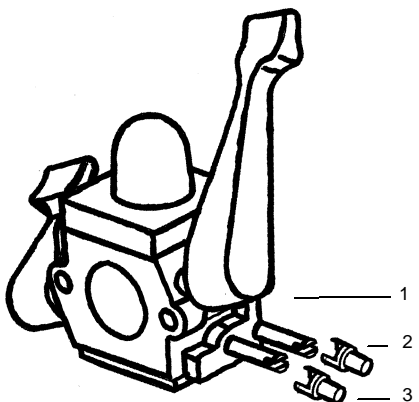

PARTS LIST NO. 530086368		WEED EATER® PARTS LIST	MODEL(s) BV1650 LE	
DATE 1/29/03	Replaces 530086368-11/20/02		Note: Illustration may differ from actual model due to design changes	PAGE NO. 5

Carburetor Assembly Part Number 530071465 - (C1Q-W11)