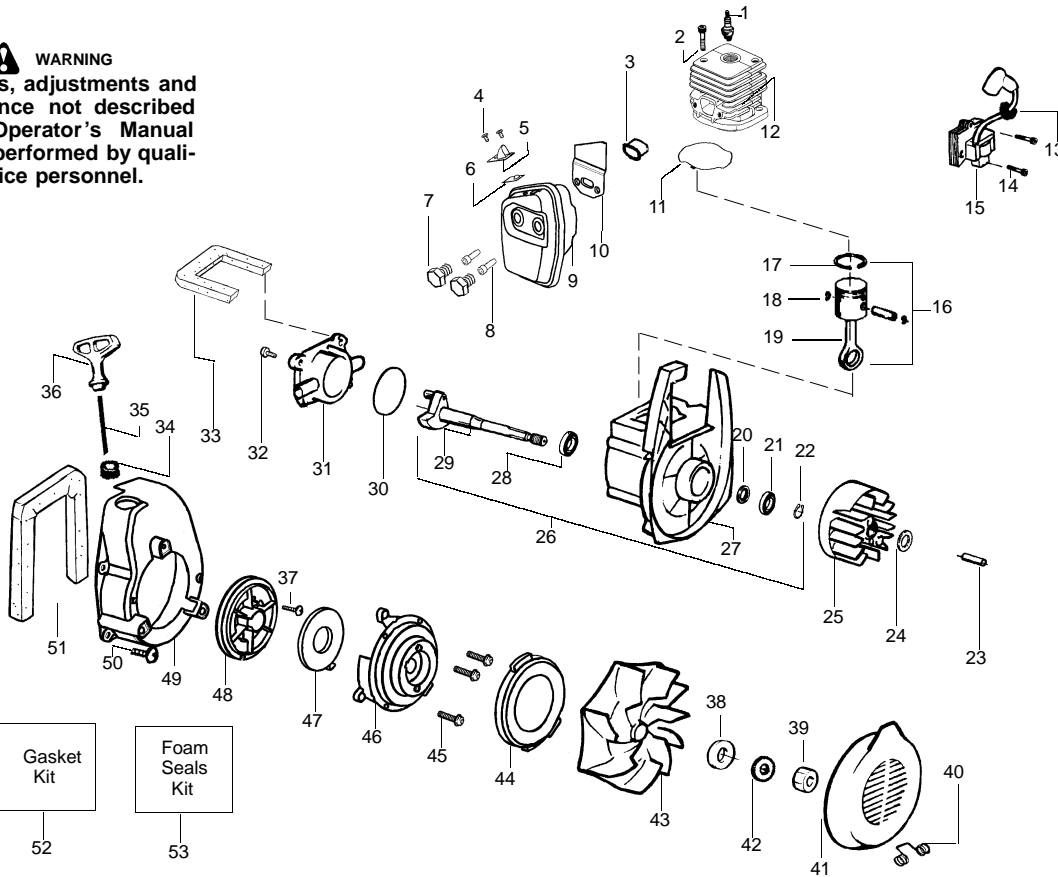

PARTS LIST NO. 530086368		WEED EATER® PARTS LIST	MODEL(s) BV1650 LE
DATE 1/29/03	Replaces 530086368-11/20/02		Note: Illustration may differ from actual model due to design changes

TYPE 1

WARNING

All repairs, adjustments and maintenance not described in the Operator's Manual must be performed by qualified service personnel.

✓ = NEW PART NUMBER FOR THIS IPL

★ = REFER TO THE SERVICE REFERENCE INDICATED FOR MORE INFORMATION. (LOCATED AT END OF IPL)

PARTS LIST NO. 530086368		WEED EATER® PARTS LIST	MODEL(s) BV1650 LE
DATE 1/29/03	Replaces 530086368-11/20/02		Note: Illustration may differ from actual model due to design changes

✓ = NEW PART NUMBER FOR THIS IPL * = REFER TO THE SERVICE REFERENCE INDICATED FOR MORE INFORMATION. (LOCATED AT END OF IPL)

PARTS LIST NO. 530086368		WEED EATER® PARTS LIST	MODEL(s) BV1650 LE
DATE 1/29/03	Replaces 530086368-11/20/02		Note: Illustration may differ from actual model due to design changes