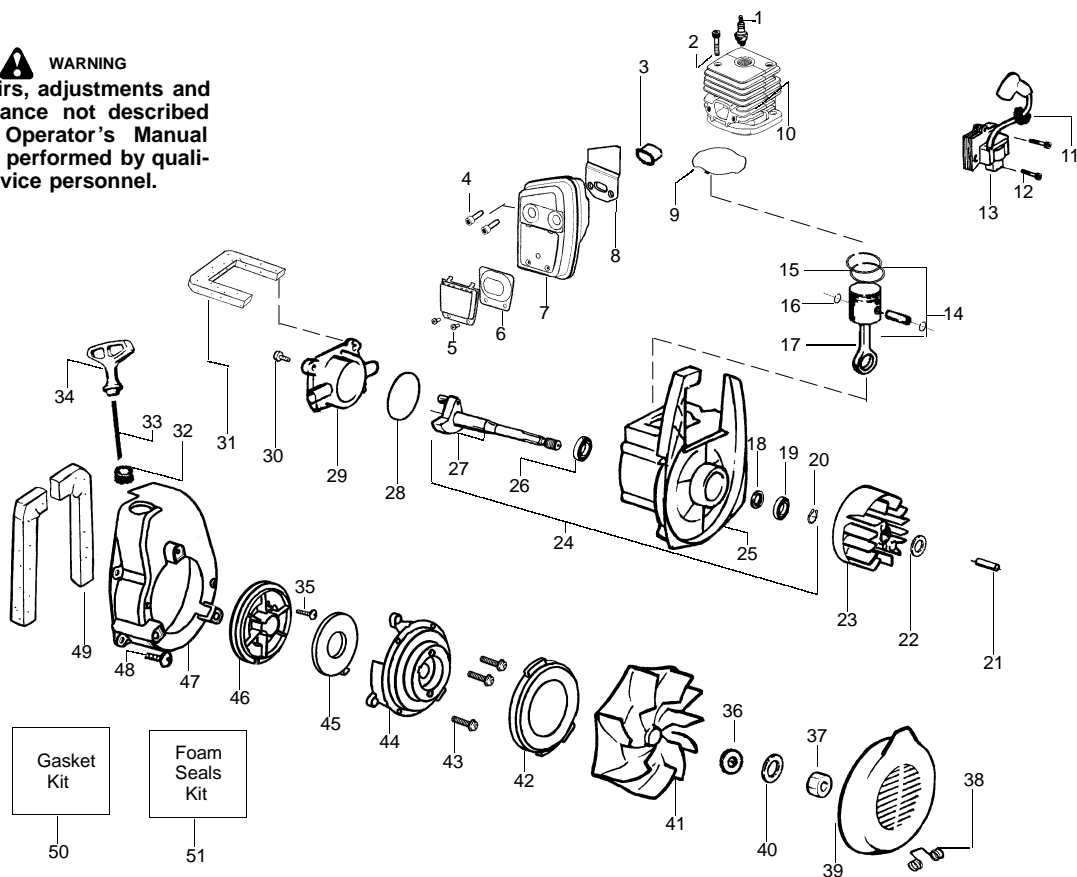

PARTS LIST NO. 530086368		WEED EATER® PARTS LIST	MODEL(s) BV1650 LE	
DATE 1/29/03	Replaces 530086368-11/20/02		Note: Illustration may differ from actual model due to design changes	PAGE NO. 4

TYPE 2

WARNING
All repairs, adjustments and maintenance not described in the Operator's Manual must be performed by qualified service personnel.

Ref.	Part No.	Description	Ref.	Part No.	Description	Ref.	Part No.	Description
1.	952030249	Spark Plug (RCJ-6Y)	21.	530016190	Spacer-Flywheel	40.	530016279	Washer-Flat
2.	530015953	Screw	22.	530015149	Washer	41.	530069817	Assy-Impeller
3.	530055191	Insulator-Heat	23.	530039209	Assy-Flywheel	42.	530056625	Seal-Ring
4.	530016387	Screw-Muffler-Internal	24.	530071456	Assy-Crankcase/Crank shaft (incl. 20,25,27)	43.	530016349	Screw
5.	530015241	Screw	25.	530012492	Assy-Crankcase (Incl. 18,19,26)	44.	530055101	Housing-Pulley
6.	530071593	Kit-Spark Screen (incl. #5)	26.	530032125	Bearing-Inner	45.	530042086	Spring-Starter
7.	530071599	Kit-Muffler (incl. 4,5,6, & 8)	27.	530012452	Assy-Crankshaft	46.	530071466	Kit-Starter Pulley
8.	530071458	Gasket-Baffle (kit)	28.	530071458	O-ring-C/case (kit)	47.	530055102	Fan Housing
9.	530071458	Gasket-Cylinder (kit)	29.	530012443	Cover-Crankcase	48.	530015810	Screw
10.	530071457	Kit-Cylinder	30.	530015810	Screw	49.	530071459	Foam-182mm (kit)
11.	530019182	Grommet-Ign. Module	31.	530071459	Foam-219mm (kit)	50.	530071458	Kit-Gasket
12.	530016357	Screw-Ignition Module	32.	530029182	Eyelet-Flange	51.	530071459	Kit-Foam Seals (page 2 incl. 2.5 & 19) (page 4 incl. 8,9, & 28)
13.	530035505	Ignition Module	33.	530071467	Kit-Rope			
14.	530071357	Kit-Piston (Incl. 15 & 16)	34.	530054834	Handle-Starter			
15.	530055120	Piston Ring	35.	530016326	Screw-Rope			
16.	530015162	Retainer-Piston Pin	36.	530016240	Washer-Belleville			
17.	530069945	Assy-Connecting Rod	37.	530626605	Nut			
18.	530071615	Kit-Crankcase Seal	38.	530402043	Spring-Return Cover			
19.	530055728	Bearing-Outer	39.	530049313	Inlet Door			
20.	530015941	Retainer Ring-C'chaft						

✓ = NEW PART NUMBER FOR THIS IPL   * = REFER TO THE SERVICE REFERENCE INDICATED FOR MORE INFORMATION. (LOCATED AT END OF IPL)