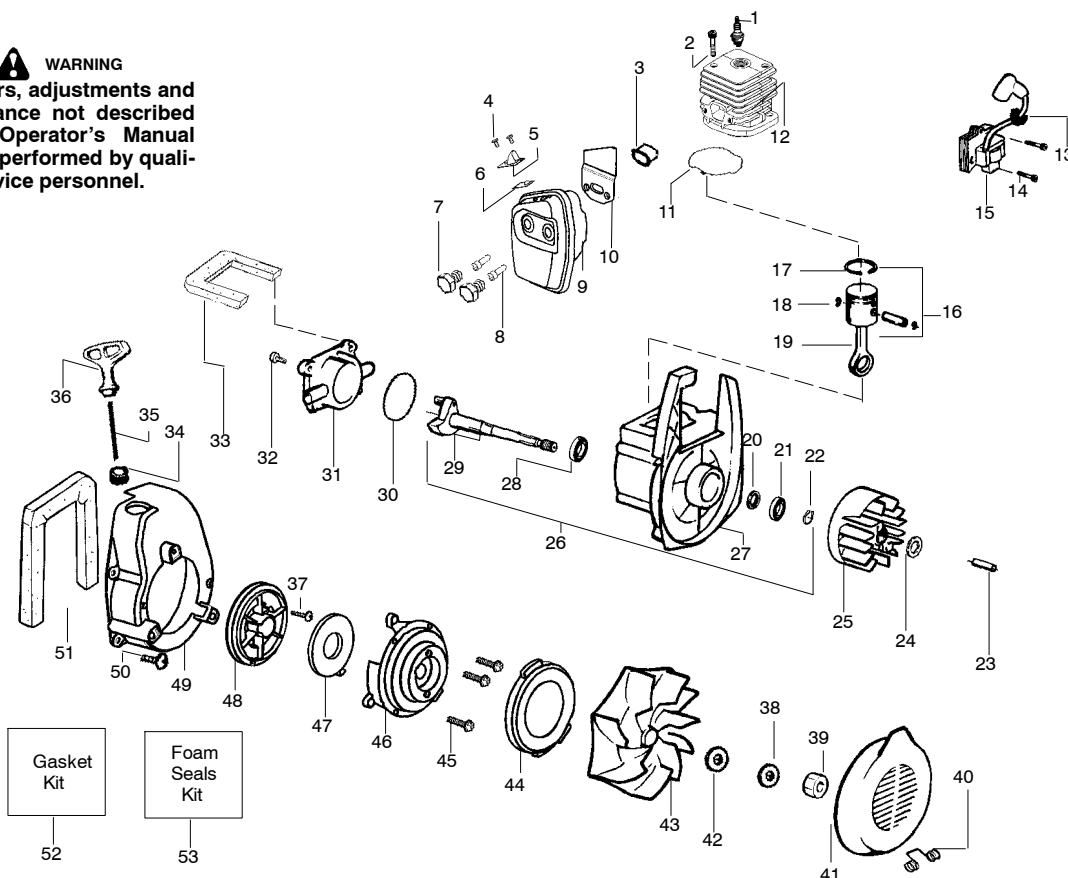

PARTS LIST NO. 530086367		WEED EATER® PARTS LIST	MODEL(s) BV1850 LE	
DATE 6/05/03	Replaces 530088367-11/08/01		Note: Illustration may differ from actual model due to design changes	PAGE NO. 3

TYPE 1

WARNING
All repairs, adjustments and maintenance not described in the Operator's Manual must be performed by qualified service personnel.

Ref.	Part No.	Description	Ref.	Part No.	Description	Ref.	Part No.	Description
1.	952030249	Spark Plug (RCJ-6Y)	21.	530055728	Bearing-Outer	39.	530626605	Nut
2.	530015953	Screw	22.	530015941	Retainer Ring-C'chft	40.	530402043	Spring-Return Cover
3.	530055191	Insulator-Heat	23.	530016190	Spacer-Flywheel	41.	530049313	Inlet Door
4.	530055240	Screw	24.	530015149	Washer	42.	530016240	Washer-Belleville
5.	530055241	Deflector-Muffler	25.	530039209	Assy-Flywheel	43.	530069817	Assy-Impeller
6.	530071461	Kit-Spark Screen(incl. #4)	26.	530071456	Assy-Crankcase/Crank shaft (incl. 22,27,29)	44.	530055106	Seal-Ring
7.	530016369	Bolt-Muffler-external	27.	530012440	Assy-Crankcase (Incl. 20,21,28)	45.	530016349	Screw
8.	530016341	Screw-Muffler-Internal	28.	530032125	Bearing-Inner	46.	530055101	Housing-Pulley
9.	530071460	Kit-Muffler (incl. 4-6,8,10)	29.	530012452	Assy-Crankshaft	47.	530042086	Spring-Starter
10.	530071458	Gasket-Baffle (kit)	30.	530071458	O-ring-C/case (kit)	48.	530071466	Kit-Starter Pulley
11.	530071458	Gasket-Cylinder (kit)	31.	530012443	Cover-Crankcase	49.	530055102	Fan Housing
12.	530071457	Kit-Cylinder	32.	530015810	Screw	50.	530015810	Screw
13.	530019182	Grommet-Ign. Module	33.	530071459	Foam-219mm (kit)	51.	530071459	Foam-365mm (kit)
14.	530016357	Screw-Ignition Module	34.	530029182	Eyelet-Flange	52.	530071458	Kit-Gasket (includes #10,11,31, adaptor gas ket, & carb. gasket)
15.	530035505	Ignition Module	35.	530071467	Kit-Rope	53.	530071459	Kit-Foam Seals (includes #34,52, air dam & Fuel line grommet)
16.	530071357	Kit-Piston (Incl. 17 & 18)	36.	530049488	Handle-Starter			
17.	530055120	Piston Ring	37.	530016326	Screw-Rope			
18.	530015162	Retainer-Piston Pin	38.	530016279	Washer			
19.	530069945	Assy-Connecting Rod						
20.	530019264	Seal-Crankcase						

✓ = NEW PART NUMBER FOR THIS IPL

★ = REFER TO THE SERVICE REFERENCE INDICATED FOR MORE INFORMATION. (LOCATED AT END OF IPL)