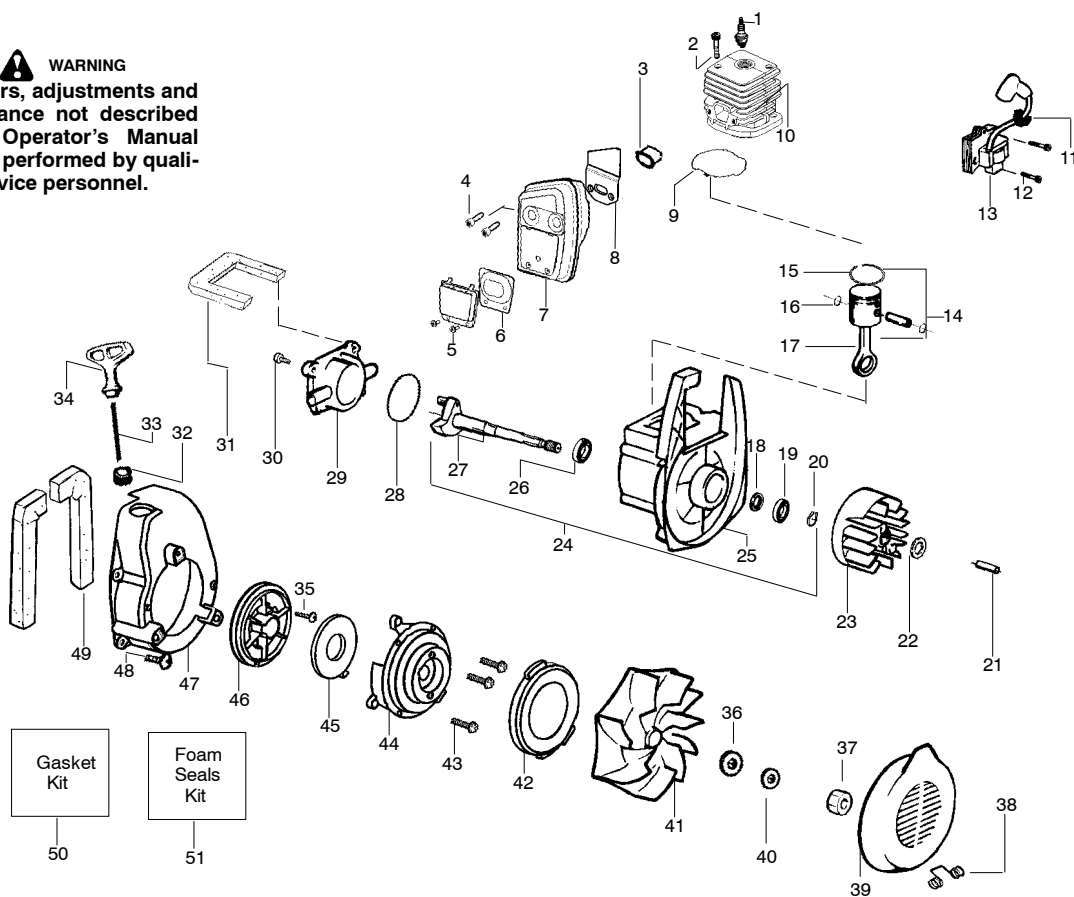

PARTS LIST NO. 530086367		WEED EATER® PARTS LIST	MODEL(S) BV1850 LE	
DATE 6/05/03	Replaces 530088367-11/08/01		Note: Illustration may differ from actual model due to design changes	PAGE NO. 4

TYPE 2

WARNING
All repairs, adjustments and maintenance not described in the Operator's Manual must be performed by qualified service personnel.

Ref.	Part No.	Description	Ref.	Part No.	Description	Ref.	Part No.	Description
1.	952030249	Spark Plug (RCJ-6Y)	21.	530016190	Spacer-Flywheel	40.	530016279	Washer
2.	530015953	Screw	22.	530015149	Washer	41.	530069817	Assy-Impeller
3.	530055191	Insulator-Heat	23.	530039209	Assy-Flywheel	42.	530056625	Seal-Ring
4.	530016387	Screw-Muffler-Internal	24.	530071456	Assy-Crankcase/Crank shaft (incl. 20,25,27)	43.	530016349	Screw
5.	530015241	Screw	25.	530012492	Assy-Crankcase (Incl. 18,19,26)	44.	530055101	Housing-Pulley
6.	530071593	Kit-Spark Screen (incl. #5)	26.	530032125	Bearing-Inner	45.	530042086	Spring-Starter
7.	530071599	Kit-Muffler (incl. 4,5,6, & 8)	27.	530012452	Assy-Crankshaft	46.	530071466	Kit-Starter Pulley
8.	530071458	Gasket-Baffle (kit)	28.	530071458	O-ring-C/case (kit)	47.	530055102	Fan Housing
9.	530071458	Gasket-Cylinder (kit)	29.	530012443	Cover-Crankcase	48.	530015810	Screw
10.	530071457	Kit-Cylinder	30.	530015810	Screw	49.	530071459	Foam-182mm (kit)
11.	530019182	Grommet-Ign. Module	31.	530071459	Foam-219mm (kit)	50.	530071458	Kit-Gasket (page 2 incl. 2,5 & 19) (page 4 incl. 8,9, & 28)
12.	530016357	Screw-Ignition Module	32.	530029182	Eyelet-Flange	51.	530071459	Kit-Foam Seals (page 2 incl. 1,16, & 32) (page 4 incl. 31 & 49)
13.	530035505	Ignition Module	33.	530071467	Kit-Rope			
14.	530071357	Kit-Piston (Incl. 15 & 16)	34.	530049488	Handle-Starter			
15.	530055120	Piston Ring	35.	530016391	Screw-Rope			
16.	530015162	Retainer-Piston Pin	36.	530016240	Washer-Belleville			
17.	530069945	Assy-Connecting Rod	37.	530626605	Nut			
18.	530071615	Kit-Crankcase Seal	38.	530402043	Spring-Return Cover			
19.	530055728	Bearing-Outer	39.	530049313	Inlet Door			
20.	530015941	Retainer Ring-C' shaft						

✓ = NEW PART NUMBER FOR THIS IPL

★ = REFER TO THE SERVICE REFERENCE INDICATED FOR MORE INFORMATION. (LOCATED AT END OF IPL)