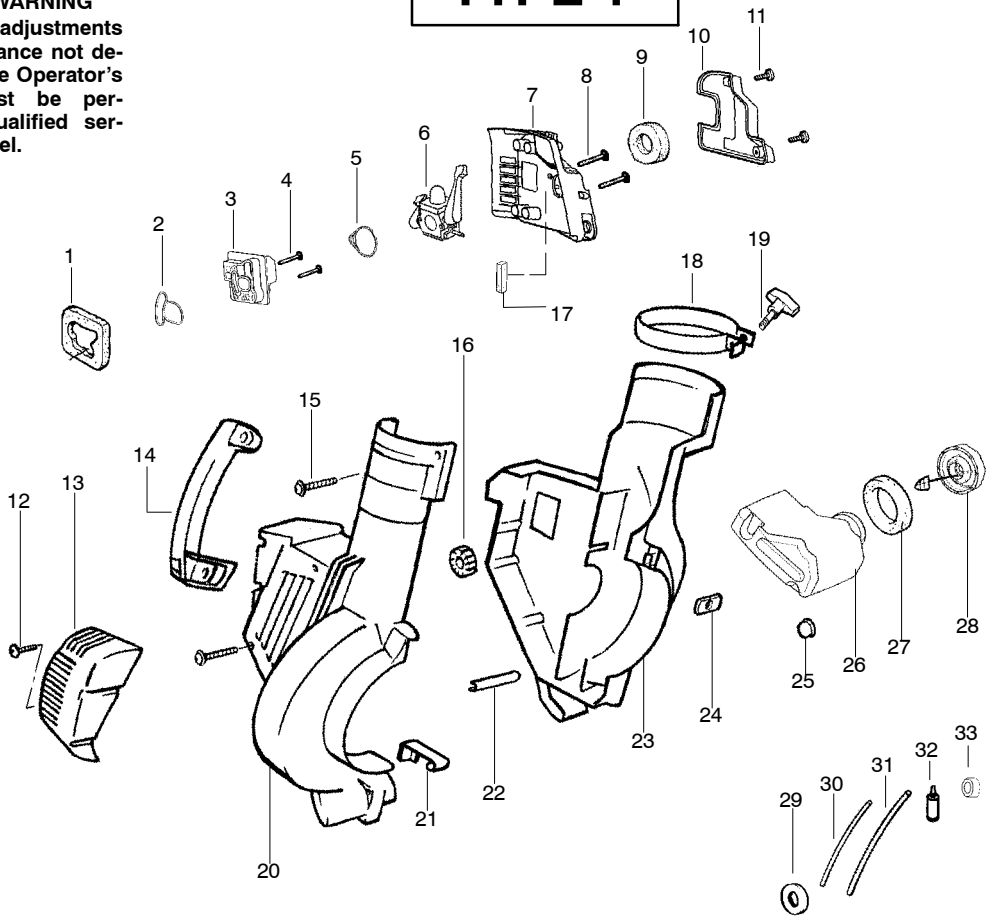

PARTS LIST NO. 530086367		WEED EATER® PARTS LIST	MODEL(s) BV1850 LE	
DATE 6/05/03	Replaces 530088367-11/08/01		Note: Illustration may differ from actual model due to design changes	PAGE NO. 1

WARNING
All repairs, adjustments and maintenance not described in the Operator's Manual must be performed by qualified service personnel.

TYPE 1

Ref.	Part No.	Description	Ref.	Part No.	Description
1.	530071459	Air Dam (kit)	23.	530055145	Housing-Left
2.	530071458	Gasket-Adapter (kit)	24.	530016207	Nut
3.	530035502	Carburetor Adaptor	25.	530036792	Isolator-Crankcase
4.	530016309	Screw	26.	530049491	Assy-Fuel Tank
5.	530071458	Gasket-Carburetor (kit)	27.	530049527	Gasket-Fuel Tank
6.	530071465	Kit-Carb Ass'y. (C1Q-W11)	28.	530049386	Fuel Cap w/Retainer
7.	530055103	Air Box	29.	530049656	Grommet-Shroud
8.	530016340	Screw-Carb.	30.	530069247	Kit-Line Carb/Purge
9.	530049383	Filter-Air	31.	530069216	Kit-Line Tank/Purge
10.	530055104	Cover-Air Filter	32.	530095646	Assy-Fuel Pick-up
11.	530016354	Screw-Air Box Cover	33.	530071459	Grommet-Fuel line (kit)
12.	530015880	Screw			
13.	530056257	Assy-Muffler Cover			
14.	530095469	Handle		Not Shown	
15.	530015886	Screw			
16.	530049323	Isolator			
17.	530071459	Foam 25.4mm (kit)			
18.	530016324	Clamp-Blower Tube			
19.	530016322	Knob-Tube Clamp			
20.	530055146	Housing-Right		530086692	Operator Manual
21.	530402044	Spring-Cover Latch		530084404	Warning Decal
22.	530049617	Guide-Starter Rope		530055358	Decal-Start Inst.

✓ = NEW PART NUMBER FOR THIS IPL   ★ = REFER TO THE SERVICE REFERENCE INDICATED FOR MORE INFORMATION. (LOCATED AT END OF IPL)