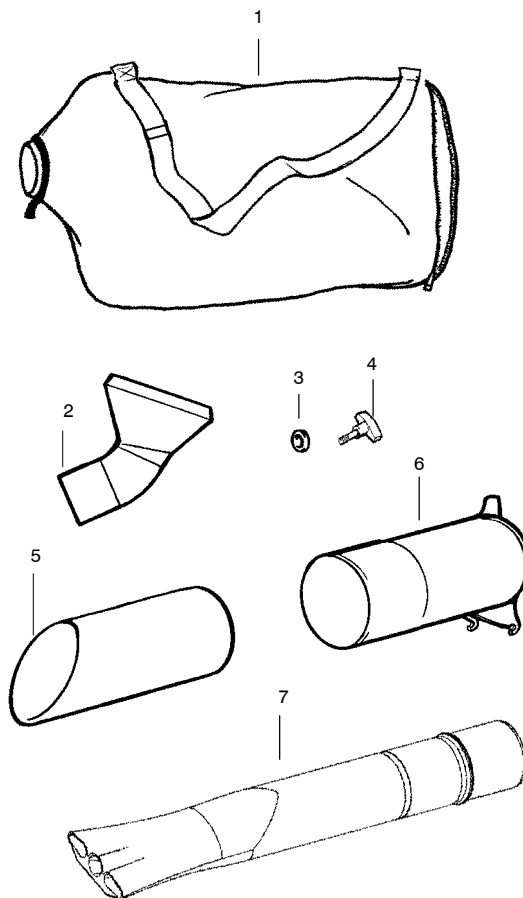

✓ = NEW PART NUMBER FOR THIS IPL

★ = REFER TO THE SERVICE REFERENCE INDICATED FOR MORE INFORMATION. (LOCATED AT END OF IPL)

PARTS LIST NO. 530086367		WEED EATER® PARTS LIST	MODEL(S) BV1850 LE
DATE 6/05/03	Replaces 530088367-11/08/01		Note: Illustration may differ from actual model due to design changes

✓ = NEW PART NUMBER FOR THIS IPL

★ = REFER TO THE SERVICE REFERENCE INDICATED FOR MORE INFORMATION. (LOCATED AT END OF IPL)

PARTS LIST NO. 530086367		WEED EATER® PARTS LIST	MODEL(s) BV1850 LE
DATE 6/05/03	Replaces 530088367 - 11/08/01		Note: Illustration may differ from actual model due to design changes

Carburetor Assembly Part Number 530071465 - (C1Q-W11)

4

5

Ref.	Part No.	Description
1.	530071465	Assy-Carb. Zama (C1Q-W11)
2.	530038479	Cap-Limiter (high) brown
3.	530038478	Cap-Limiter (low) tan
4.	530071475	Kit-Carb. Repair
5.	530071489	Kit-Carb. Gasket (Zama)

Assy - Vacuum

Ref.	Part No.	Description
1.	530095564	Assy-Vac. Bag w/strap
2.	530095470	Tube-Elbow Vac
3.	530049686	Retainer-Vac Tube Knob
4.	530016322	Knob
5.	530094476	Tube-Lower Vac
6.	*****	Tube-Upper Vac
7.	530095593	Tube-Blower