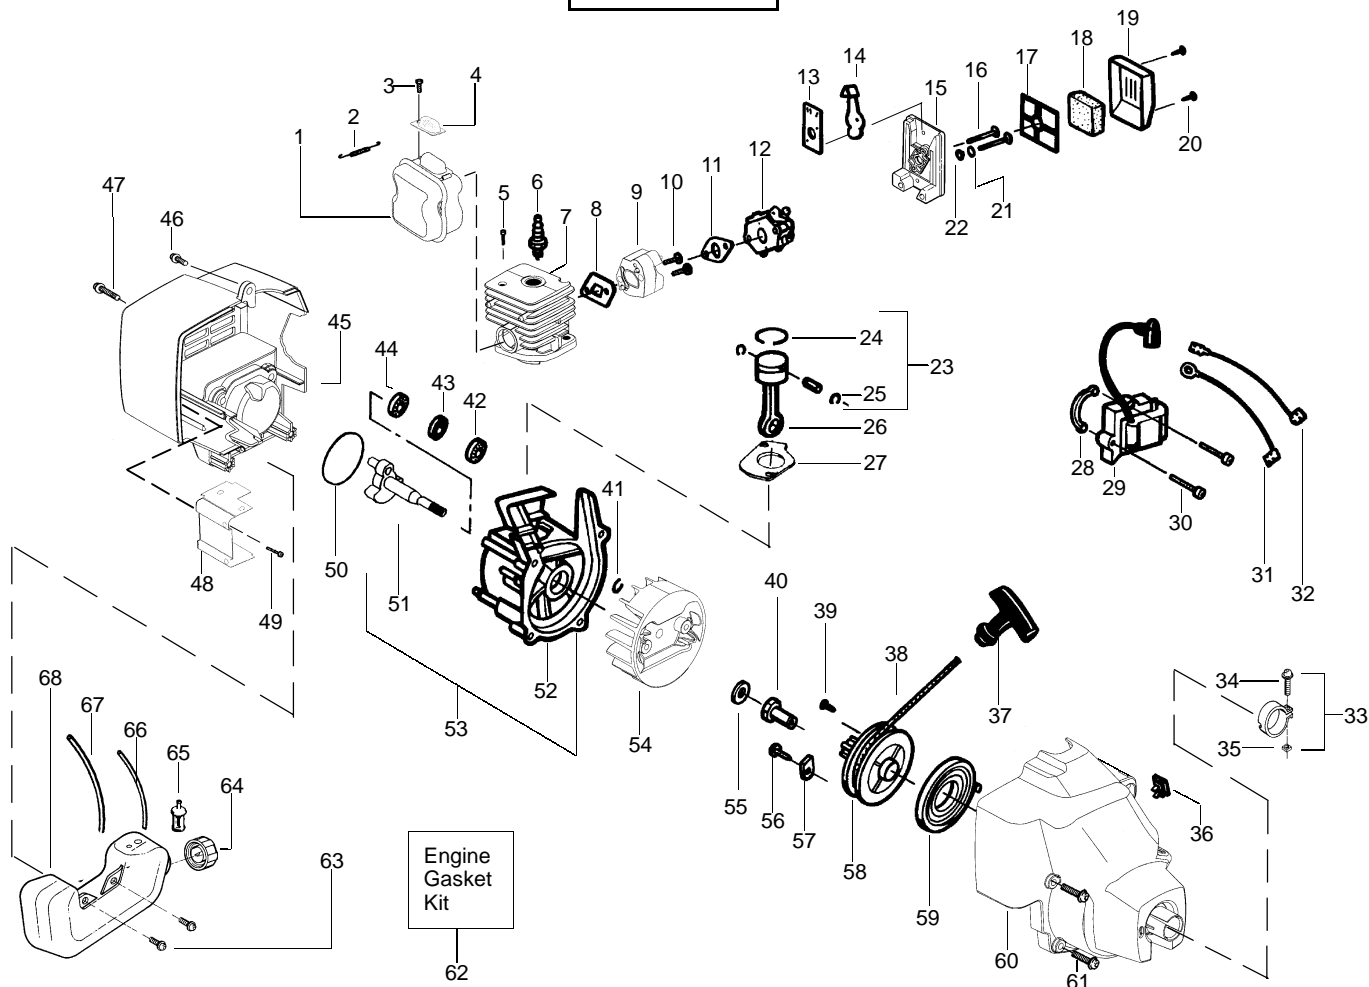

PARTS LIST NO. 530086350		WEED EATER® PARTS LIST	MODEL(s) Featherlite SST LE	
DATE 4/14/03	Replaces 530086350 - 12/17/02		Note: Illustration may differ from actual model due to design changes	PAGE NO. 2

TYPE 1

Ref.	Part No.	Description	Ref.	Part No.	Description	Ref.	Part No.	Description
1.	530071362	Kit - Muffer (incl. 2,3,4)	24.	530055120	Piston Ring	49.	530015805	Screw
2.	530042088	Spring-Muffer	25.	530015162	Retainer-Piston Pin	50.	530071363	O-Ring-C'case (kit)
3.	530015241	Screw-Screen	26.	530069945	Assy-Connecting Rod	51.	530054753	Assy-Crankshaft
4.	530071544	Kit-Spark Arrestor	27.	530071363	Gasket-Cylinder (kit)	52.	530012491	Assy-Crankcase (Incl. 42-44)
5.	530015953	Screw-Cylinder	28.	530036145	Spacer-Module	53.	530071360	Assy-C'case & C'shaft (Incl. 41,51,52)
6.	952030249	Spark Plug (RCJ 6Y)	29.	530055160	Ignition Module	54.	530069886	Assy-Flywheel
7.	530071359	Kit - Cylinder	30.	530015954	Screw	55.	530015828	Washer-Flat
8.	530071363	Gasket-Cyl./Carb.(kit)	31.	530014662	Assy-Ground Wire	56.	530015775	Screw
9.	530056403	Adapter-Carb.	32.	530014663	Assy-Leadwire	57.	530027523	Retainer-Can
10.	530016309	Screw	33.	530056365	Assy-Nose Cone Clamp (Incls. 34&35)	58.	530069400	Kit-Starter Pulley (Incl. 39)
11.	530071363	Gasket-Carb. (kit)	34.	530016381	Screw-Nose Cone	59.	530042085	Spring-Starter
12.	---	Kit - Carburetor Ass'y (C1U-W10)	35.	530016382	Nut-Nose Cone	60.	530056706	Assy.-Fan Hsg
	530071628	(C1U-W10B)	36.	530071356	Kit-On/Off Switch	61.	530015810	Screw
13.	530038747	Choke Plate Mounting	37.	530027569	Handle-Starter	62.	530071363	Kit-Engine Gasket (Incl. 8,11,27,50)
14.	530038686	Shutter-Choke	38.	530069232	Kit - Rope	63.	530016379	Retainer
15.	530052431	Air Box	39.	530016080	Screw	64.	530014347	Assy-Fuel Cap
16.	530016353	Screw	40.	530038604	Coupling-Drive	65.	530095646	Assy-Fuel Pickup
17.	530036569	Plate - Filter Support	41.	530015941	Retain. Ring-C' shaft	66.	530069247	Kit-Fuel Line (Small)
18.	530036575	Foam-Air Filter	42.	530055728	Outer Bearing	67.	530069216	Kit-Fuel Line (Large)
19.	530054414	Cover-Air Filter	43.	530071615	Kit-C'case Seal	68.	530049379	Assy-Fuel Tank (incl. filter, lines & fuel cap)
20.	530015892	Screw	44.	530032125	Inner Bearing			
21.	530015852	Spacer-Choke	45.	530056710	Shroud-Rear			
22.	530015254	Washer	46.	530015934	Screw			
23.	530071357	Kit - Piston (Incl. 24, 25 & Pin)	47.	530015810	Screw			
			48.	530055351	Shield-Heat			

✓ = NEW PART NUMBER FOR THIS IPL

* = REFER TO THE SERVICE REFERENCE INDICATED FOR MORE INFORMATION. (LOCATED AT END OF IPL)