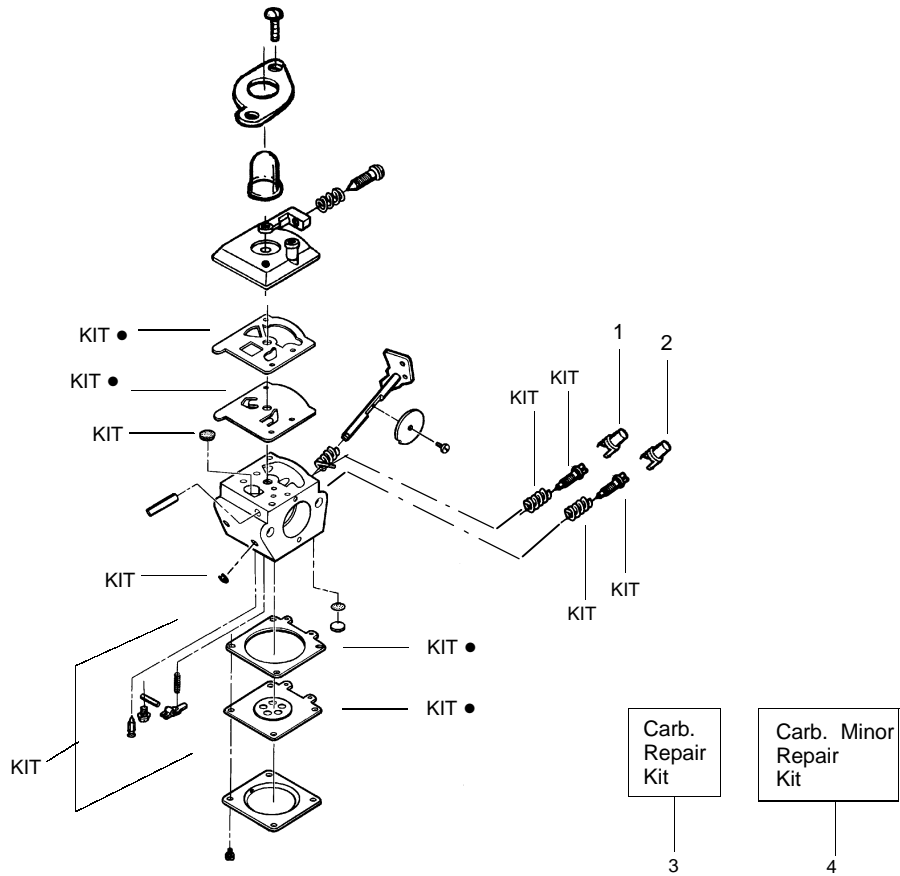

PARTS LIST NO. 530086350		WEED EATER® PARTS LIST	MODEL(s) Featherlite SST LE	
DATE 4/14/03	Replaces 530086350 - 12/17/02		Note: Illustration may differ from actual model due to design changes	PAGE NO. 5

Carburetor Assembly Kit #530071443-C1U-W10

Ref.	Part No.	Description
1.	530038478	Limiter Cap (low)
2.	530038479	Limiter Cap (high)
3.	530071517	Kit-Carburetor Repair (KIT=Indicates Contents)
4.	530071442	Kit-Carburetor Minor Repair (• = Indicates Contents)

Kit - Carburetor Assembly No. 530071628 - C1U-W10B

Note: No Repair kits are available for this carburetor, please order the complete assembly part number 530-071628 (C1U-W10B)