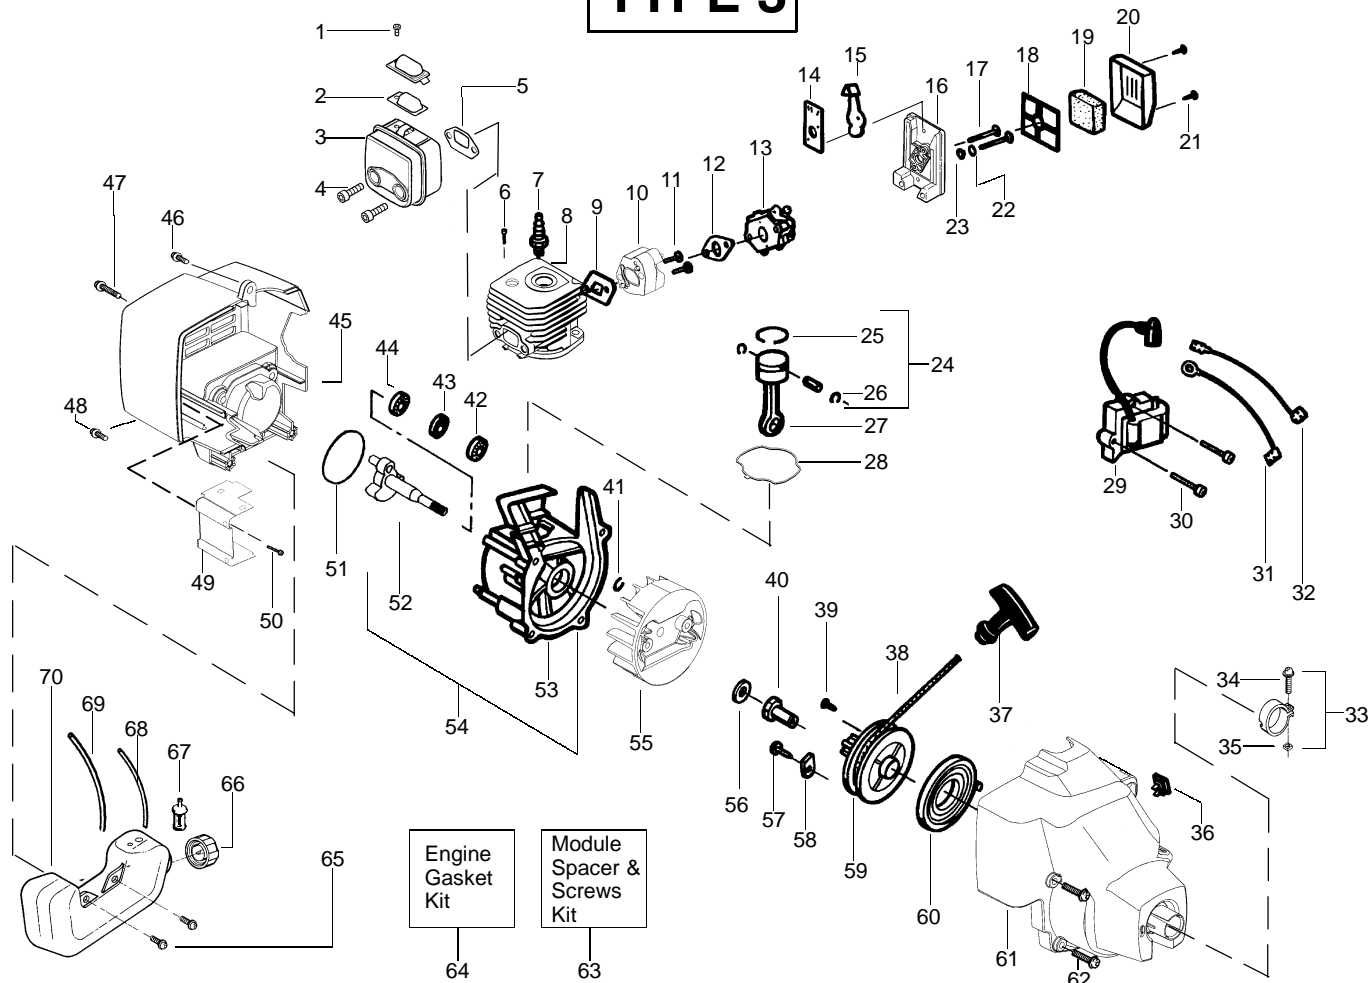

PARTS LIST NO. 530086350		WEED EATER® PARTS LIST	MODEL(s) Featherlite SST LE	
DATE 4/14/03	Replaces 530086350 - 12/17/02		Note: Illustration may differ from actual model due to design changes	PAGE NO. 4

TYPE 3

Ref.	Part No.	Description	Ref.	Part No.	Description	Ref.	Part No.	Description
1.	530015241	Screw-Screen	25.	530055120	Piston Ring	51.	530071363	O-Ring-C'case (kit)
2.	530071544	Kit-Spark Arrestor	26.	530015162	Retainer-Piston Pin	52.	530054753	Assy-Crankshaft
3.	530071672	Kit-Muffler (Incl. #1,2,4,5)	27.	530069945	Assy-Connecting Rod	53.	530012510	Assy-Crankcase (Incl. 42-44)
4.	530016338	Bolt-Muffler	28.	530071363	Seal-Cylinder (kit)	54.	530071669	Assy-C'case & C'shaft (Incl. 41,52,53)
5.	530071363	Gasket-Muffler (kit)	29.	530055160	Ignition Module	55.	530069886	Assy-Flywheel
6.	530015953	Screw-Cylinder	30.	530016357	Screw	56.	530015828	Washer-Flat
7.	952030249	Spark Plug (RCJ 6Y)	31.	530014662	Assy-Ground Wire	57.	530015775	Screw
8.	530071668	Kit - Cylinder	32.	530014663	Assy-Leadwire	58.	530027523	Retainer-Can
9.	530071363	Gasket-Cyl./Carb.(kit)	33.	530056365	Assy-Nose Cone Clamp (Incls. 34 & 35)	59.	530069400	Kit-Starter Pulley (Incl. 39)
10.	530057634	Adapter-Carb.	34.	530016381	Screw-Nose Cone	60.	530042085	Spring-Starter
11.	530016309	Screw	35.	530016382	Nut-Nose Cone	61.	530056706	Assy.-Fan Hsg
12.	530071363	Gasket-Carb. (kit)	36.	530071356	Kit-Switch	62.	530015810	Screw
13.	530071628	Kit - Carburetor Ass'y (C1U-W10B)	37.	530027569	Handle-Starter	63.	530071731	Kit-Module Spacer & Screws
14.	530038747	Choke Plate Mounting	38.	530069232	Kit - Rope	64.	530071363	Kit-Engine Gasket (Incl. 5,9,12,28,51)
15.	530038686	Shutter-Choke	39.	530016080	Screw	65.	530016379	Retainer
16.	530052431	Air Box	40.	530038604	Coupling-Drive	66.	530014347	Assy-Fuel Cap
17.	530016393	Screw	41.	530015941	Retain. Ring-C'shaft	67.	530095646	Assy-Fuel Pickup
18.	530036569	Plate - Filter Support	42.	530055728	Outer Bearing	68.	530069247	Kit-Fuel Line (Small)
19.	530036575	Foam-Air Filter	43.	530071615	Kit-C'case Seal	69.	530069216	Kit-Fuel Line (Large)
20.	530054414	Cover-Air Filter	44.	530032125	Inner Bearing	70.	530049296	Assy-Fuel Tank (incl. filter, lines & fuel cap)
21.	530015892	Screw	45.	530056710	Shroud-Rear			
22.	530015852	Spacer-Choke	46.	530016349	Screw			
23.	530015254	Washer	47.	530015810	Screw			
24.	530071357	Kit - Piston (Incl. 25, 26 & Pin)	48.	530016349	Screw			
			49.	530055351	Shield-Heat			
			50.	530015805	Screw			

↙ = NEW PART NUMBER FOR THIS IPL

* = REFER TO THE SERVICE REFERENCE INDICATED FOR MORE INFORMATION. (LOCATED AT END OF IPL)