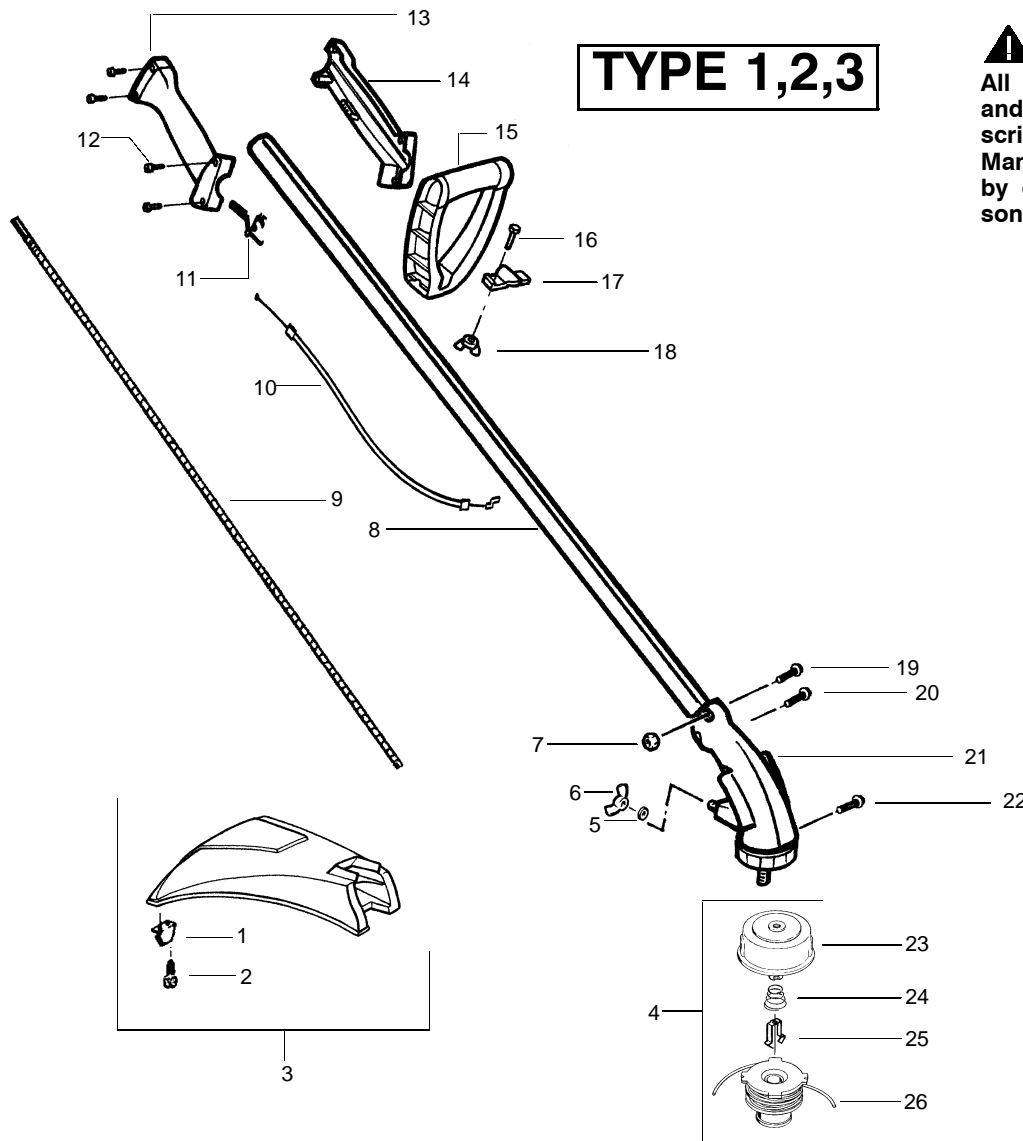

PARTS LIST NO. 530086350		WEED EATER® PARTS LIST	MODEL(s) Featherlite SST LE
DATE 4/14/03	Replaces 530086350 – 12/17/02		Note: Illustration may differ from actual model due to design changes

WARNING
All repairs, adjustments and maintenance not described in the Operator's Manual must be performed by qualified service personnel.

Ref.	Part No.	Description	Ref.	Part No.	Description
1.	530052286	Line Limiter	15.	530038708	Assist Handle
2.	530015880	Screw-Line Limiter	16.	530015820	Bolt-Handle
3.	530069752	Shield Kit Ass'y. (Incl. 1 & 2)	17.	530094742	Clamp-Handle
4.	952711595	Accy-TNG 6 Head 5/16 rh 2x (Incl. 23-26)	18.	530016118	Wingnut-Handle
5.	530092062	Washer	19.	530016312	Screw
6.	530016225	Wingnut-Gear Box	20.	530016224	Screw
7.	530016284	Locknut-Gear Box	21.	530069753	Kit-Gear Box
8.	530053002	Drive Shaft Hsg. Ass'y	22.	530016202	Screw
9.	530095391	Flex-Drive Shaft	23.	530071306	Kit-Hub Ass'y
10.	530071548	Throttle Cable Ass'y.	24.	530053241	Spring
11.	530038682	Trigger	25.	530401957	Retainer
12.	530016349	Screw-Throttle Hsg.	26.	952711596	Accy-Spool w/Line
13.	530038581	Throttle Hsg. (Right)			
14.	530038580	Throttle Hsg. (Left)			
				Not Shown	
				530163363	Operator Manual
				530055350	Decal-Shaft Warning
				530054864	Decal-Start Inst.

✓ = NEW PART NUMBER FOR THIS IPL * = REFER TO THE SERVICE REFERENCE INDICATED FOR MORE INFORMATION. (LOCATED AT END OF IPL)
● = THESE PARTS ARE ILLUSTRATED FOR CLARITY. ORDER COMPLETE ASSEMBLY.

PARTS LIST NO. 530086350		WEED EATER® PARTS LIST	MODEL(s) Featherlite SST LE
DATE 4/14/03	Replaces 530086350 - 12/17/02		Note: Illustration may differ from actual model due to design changes

✓ = NEW PART NUMBER FOR THIS IPL

* = REFER TO THE SERVICE REFERENCE INDICATED FOR MORE INFORMATION. (LOCATED AT END OF IPL)

PARTS LIST NO. 530086350		WEED EATER® PARTS LIST	MODEL(s) Featherlite SST LE
DATE 4/14/03	Replaces 530086350 - 12/17/02		Note: Illustration may differ from actual model due to design changes