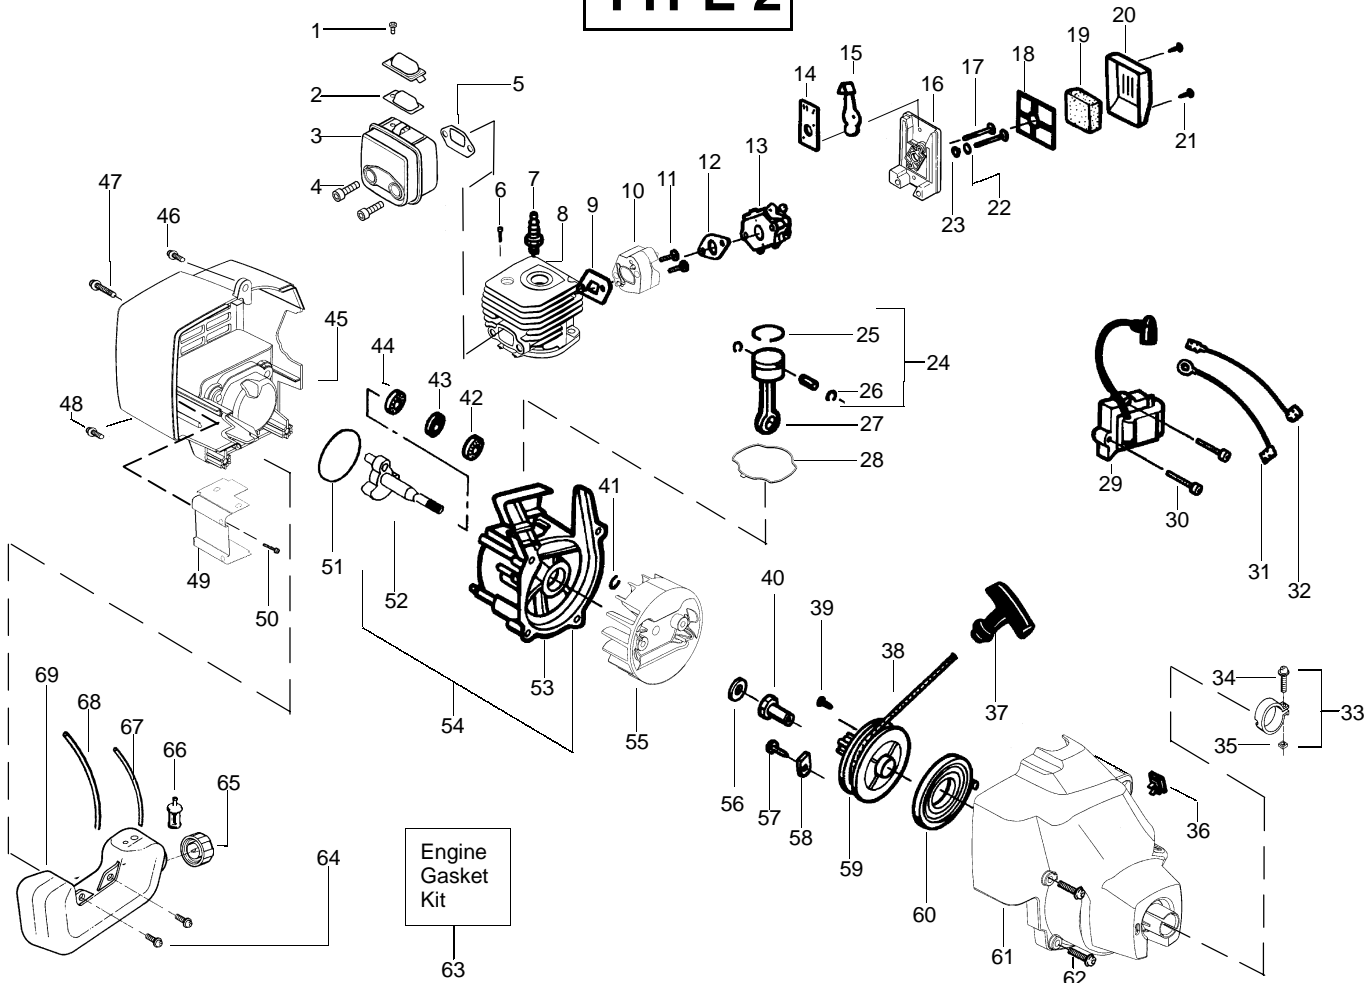

PARTS LIST NO. 530086350		WEED EATER® PARTS LIST	MODEL(s) Featherlite SST LE	
DATE 4/14/03	Replaces 530086350 - 12/17/02		Note: Illustration may differ from actual model due to design changes	PAGE NO. 3

TYPE 2

Ref.	Part No.	Description	Ref.	Part No.	Description	Ref.	Part No.	Description
1.	530015241	Screw-Screen	24.	530071357	Kit - Piston (Incl. 25, 26 & Pin)	49.	530055351	Shield-Heat
2.	530071544	Kit-Spark Arrestor	25.	530055120	Piston Ring	50.	530015805	Screw
3.	530071672	Kit-Muffler (Incl. #1,2,4,5)	26.	530015162	Retainer-Piston Pin	51.	530071363	O-Ring-C'case (kit)
4.	530016338	Bolt-Muffler	27.	530069945	Assy-Connecting Rod	52.	530054753	Assy-Crankshaft
5.	530071363	Gasket-Muffler (kit)	28.	530071363	Seal-Cylinder (kit)	53.	530012510	Assy-Crankcase (Incl. 42-44)
6.	530015953	Screw-Cylinder	29.	530055160	Ignition Module	54.	530071669	Assy-C'case & C'shaft (Incl. 41,52,53)
7.	952030249	Spark Plug (RCJ 6Y)	30.	530016357	Screw	55.	530069886	Assy-Flywheel
8.	530071668	Kit - Cylinder	31.	530014662	Assy-Ground Wire	56.	530015828	Washer-Flat
9.	530071363	Gasket-Cyl./Carb.(kit)	32.	530014663	Assy-Leadwire	57.	530015775	Screw
10.	530056403	Adapter-Carb.	33.	530056365	Assy-Nose Cone Clamp (Incls. 34 & 35)	58.	530027523	Retainer-Can
11.	530016309	Screw	34.	530016381	Screw-Nose Cone	59.	530069400	Kit-Starter Pulley (Incl. 39)
12.	530071363	Gasket-Carb. (kit)	35.	530016382	Nut-Nose Cone	60.	530042085	Spring-Starter
13.	530071628	Kit - Carburetor Ass'y (C1U-W10B)	36.	530071356	Kit-Switch	61.	530056706	Assy.-Fan Hsg
14.	530038747	Choke Plate Mounting	37.	530027569	Handle-Starter	62.	530015810	Screw
15.	530038686	Shutter-Choke	38.	530069232	Kit - Rope	63.	530071363	Kit-Engine Gasket (Incl. 5,9,12,28,51)
16.	530052431	Air Box	39.	530016080	Screw	64.	530016379	Retainer
17.	530016353	Screw	40.	530038604	Coupling-Drive	65.	530014347	Assy-Fuel Cap
18.	530036569	Plate - Filter Support	41.	530015941	Retain. Ring-C'shaft	66.	530095646	Assy-Fuel Pickup
19.	530036575	Foam-Air Filter	42.	530055728	Outer Bearing	67.	530069247	Kit-Fuel Line (Small)
20.	530054414	Cover-Air Filter	43.	530071615	Kit-C'case Seal	68.	530069216	Kit-Fuel Line (Large)
21.	530015892	Screw	44.	530032125	Inner Bearing	69.	530049296	Assy-Fuel Tank (incl. filter, lines & fuel cap)
22.	530015852	Spacer-Choke	45.	530056710	Shroud-Rear			
23.	530015254	Washer	46.	530015934	Screw			
			47.	530015810	Screw			
			48.	530015880	Screw			

✓ = NEW PART NUMBER FOR THIS IPL   * = REFER TO THE SERVICE REFERENCE INDICATED FOR MORE INFORMATION. (LOCATED AT END OF IPL)