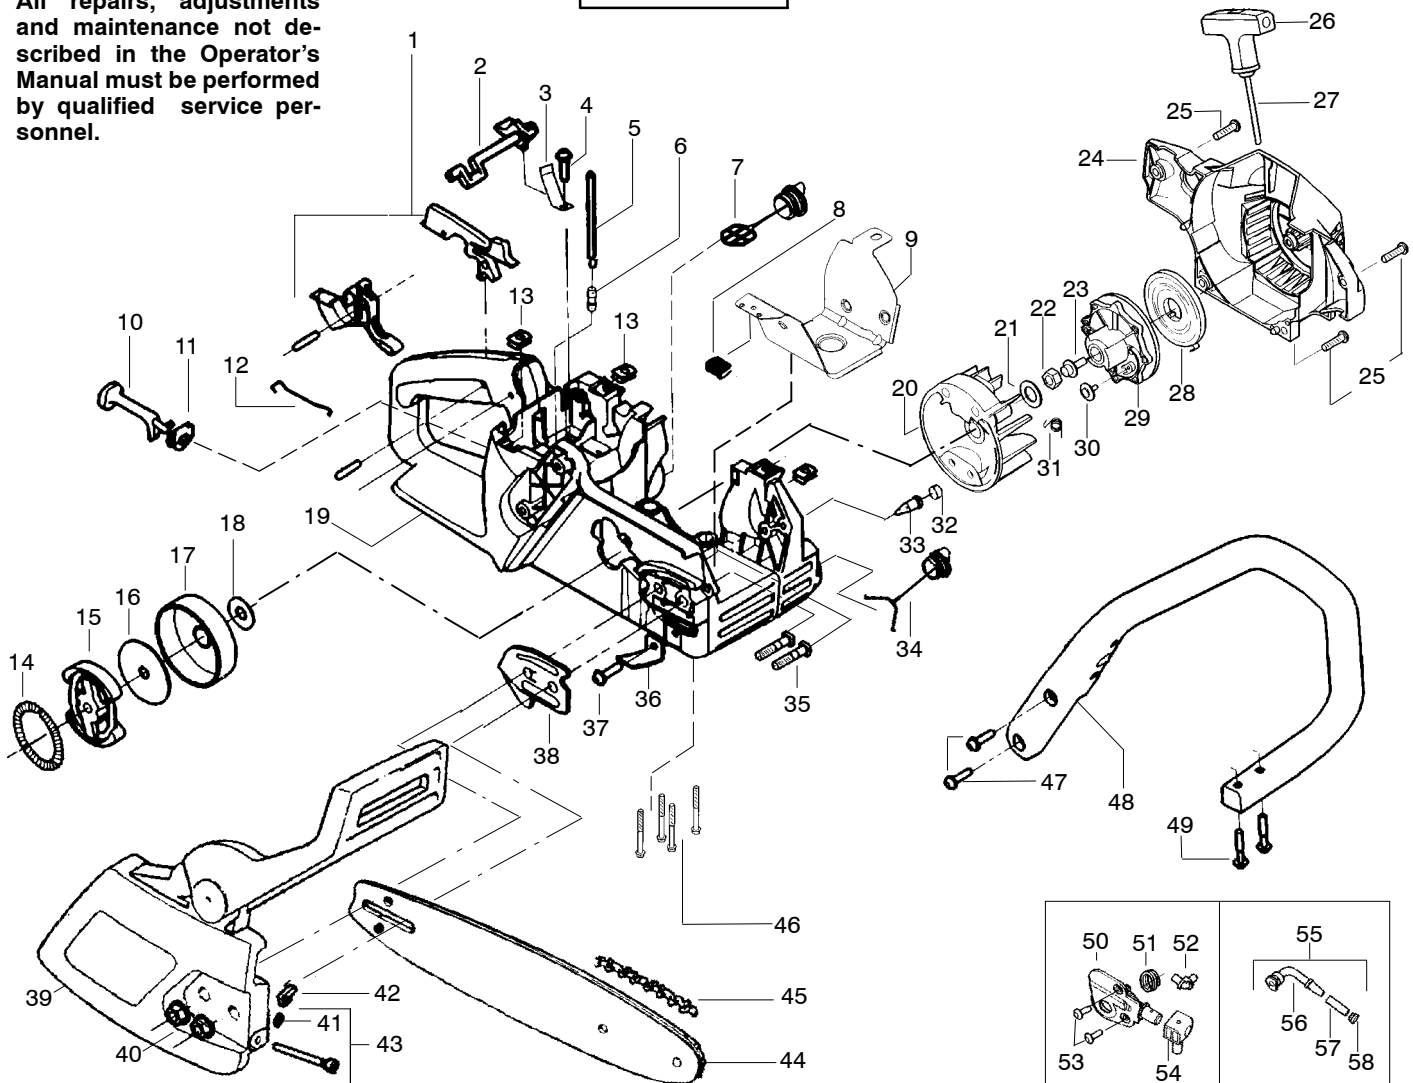

PARTS LIST NO. 530086189		POULAN® PARTS LIST	CHAIN SAW MODEL(S) 2050 LE	
DATE 3/19/04	Replaces 530086189 - 01/06/04		Note: Illustration may differ from actual model due to design changes	PAGE NO. 1

⚠ WARNING

All repairs, adjustments and maintenance not described in the Operator's Manual must be performed by qualified service personnel.

TYPE 1

Ref.	Part No.	Description	Ref.	Part No.	Description	Ref.	Part No.	Description
1.	530071305	Trigger & Lockout Kit (Includes Pin)	23.	530015920	Screw	45.	952051209	Chain - 14"
2.	530038227	Switch Lever	24.	530049334	Fan Housing	46.	530016132	Screw
3.	530016149	Switch Spring	25.	530015892	Screw	47.	530015814	Screw
4.	530015775	Screw	26.	530037485	Starter Handle	48.	530037799	Front Handle
5.	530069216	Fuel Line Kit (Large)	27.	530069232	Rope Kit	49.	530015940	Screw
6.	530023877	Fitting - Fuel line	28.	530027531	Starter Spring	50.	530071259	Kit-Oil Pump (incl 51,52,54)
7.	530047192	Fuel Cap Ass'y.	29.	530037817	Starter Pulley	51.	530037820	Gear-Worm Spring
8.	530055322	Clip - "U"	30.	530016080	Screw	52.	530049477	Elbow-Oil Pickup
9.	530055183	Shield - Heat	31.	530023817	Spring - Starter Dog	53.	530016064	Screw
10.	530047989	Lever-Choke	32.	530038264	Plug - Bronze Vent	54.	530019206	Seal Block
11.	530038406	Grommet-Choke lever	33.	530026119	Check Valve	55.	530047663	Oil-Pickup Ass'y. (Incl. 56, 57 & 58)
12.	530037809	Wire-Throttle	34.	530010846	Oil Cap Ass'y.	56.	530038373	Oiler Pickup
13.	530015922	Nut-Speed	35.	530016133	Bolt - Bar	57.	530037821	Oil Filter
14.	530094188	Spring - Clutch	36.	530029850	Chain Catcher	58.	530030189	Plug-Oil Filter
15.	530014949	Assy.-Clutch (incl. 14)	37.	530015814	Screw			
16.	530015611	Washer-Clutch	38.	530038238	Plate-Bar Mounting			
17.	530047061	Drum Assy. W/brg.	39.	530054735	Assy.-Chain Brake			
18.	530015907	Washer - Thrust	40.	530015917	Nut-Bar Mounting			
19.	530069822	Kit - Chassis Assy.	41.	530038593	Retainer-Bar Adjust			
20.	530039209	Flywheel Ass'y.	42.	530015826	Pin-Bar Adjust			
21.	530015127	Washer-Flywheel	43.	530069611	Kit-Bar Adjust (incl 41,42)			
22.	530016134	Nut-Flywheel	44.	952044368	Bar - 14"			

✓ = NEW PART NUMBER FOR THIS IPL

★ = REFER TO THE SERVICE REFERENCE INDICATED FOR MORE INFORMATION. (LOCATED AT END OF IPL)