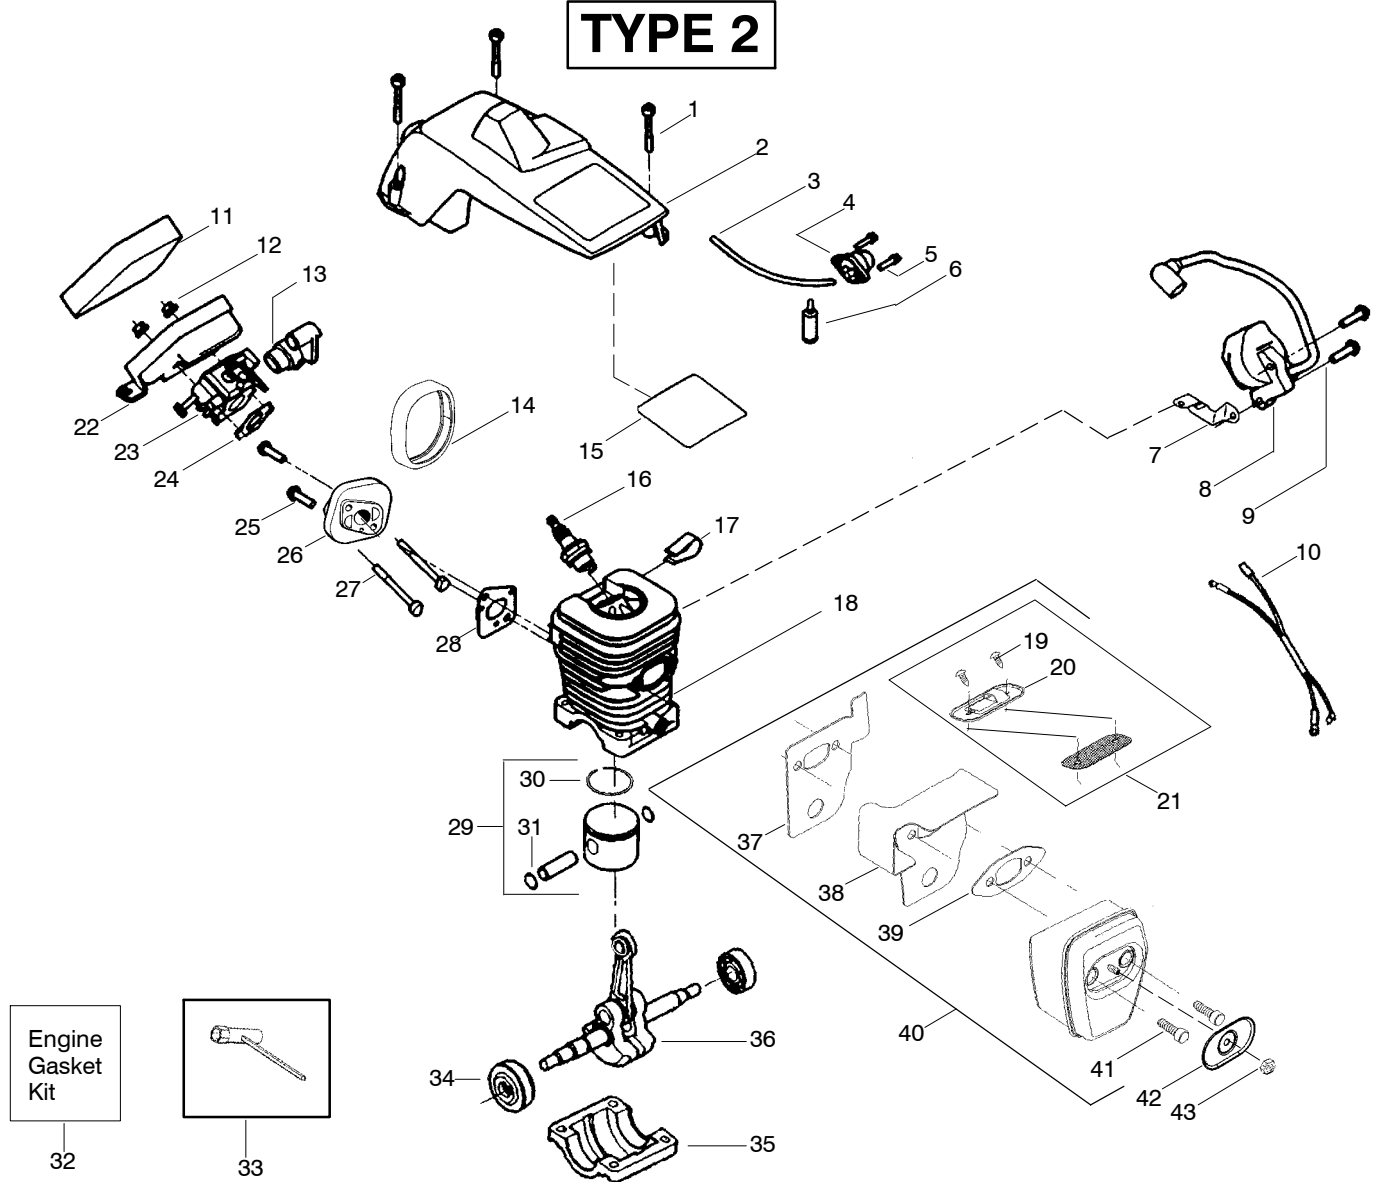

PARTS LIST NO. 530086189		POULAN® PARTS LIST	CHAIN SAW MODEL(S) 2050 LE	
DATE 3/19/04	Replaces 530086189 – 01/06/04		Note: Illustration may differ from actual model due to design changes	PAGE NO. 4

TYPE 2

Ref.	Part No.	Description	Ref.	Part No.	Description	Ref.	Part No.	Description
1.	530016153	Screw	18.	530012550	Cylinder	32.	530069608	Kit-Engine Gasket (Incl. 24, 28 & 39)
2.	530055637	Assy-Cylinder Shield (includes # 15)	19.	530016351	Screw-Outlet cover	33.	530031163	Bar Wrench
3.	530069247	Kit-Fuel Line (Small)	20.	530055759	Cover - Outlet	34.	530056363	Assy-Seal & Bearing
4.	530047213	Assy-Air Purge	21.	530071413	Kit-Spark Arrestor (Incl. 19,20)	35.	530037935	Cap-Crankcase
5.	530015780	Screw	22.	530057480	Air Filter Housing	36.	530047062	Assy-Crankshaft
6.	530095646	Assy-Fuel Pick-up	23.	---	Kit-Carburetor (Zama-W-20)	37.	530054885	Backplate
7.	530047442	Strap-Ground		530071820	(Walbro-WT-662)	38.	530054880	Guide-Outlet
8.	530039198	Ignition Module	24.	530069608	Gasket-Carb. (kit)	39.	530069608	Gasket-Muffler(kit)
9.	530015814	Screw	25.	530016386	Screw	40.	530054886	Assy-Muffler (Incl. 37-39,41)
10.	530052296	Assy-Wire Harness	26.	530049700	Carb. Adapter	41.	530016338	Bolt-Muffler
11.	530037793	Foam-Air Filter	27.	530016187	Screw	42.	530055586	Cover-Bolt
12.	530016101	Nut	28.	530069608	Gasket- Adaptor(kit)	43.	530016359	Nut-Brass
13.	530035526	Grommet-Carb Adjust	29.	530071408	Kit-Piston (Incl. 30 & 31)			
14.	530054144	Seal-Carb Adapter	30.	530038729	Ring-Piston			
15.	530055698	Reflector-Heat	31.	530015697	Retainer-Piston Pin			
16.	952030150	Spark Plug (RCJ-7Y)						
17.	530016136	Clip-High Tension Lead						

✓ = NEW PART NUMBER FOR THIS IPL   * = REFER TO THE SERVICE REFERENCE INDICATED FOR MORE INFORMATION. (LOCATED AT END OF IPL)
● = THESE PARTS ARE ILLUSTRATED FOR CLARITY. ORDER COMPLETE ASSEMBLY.