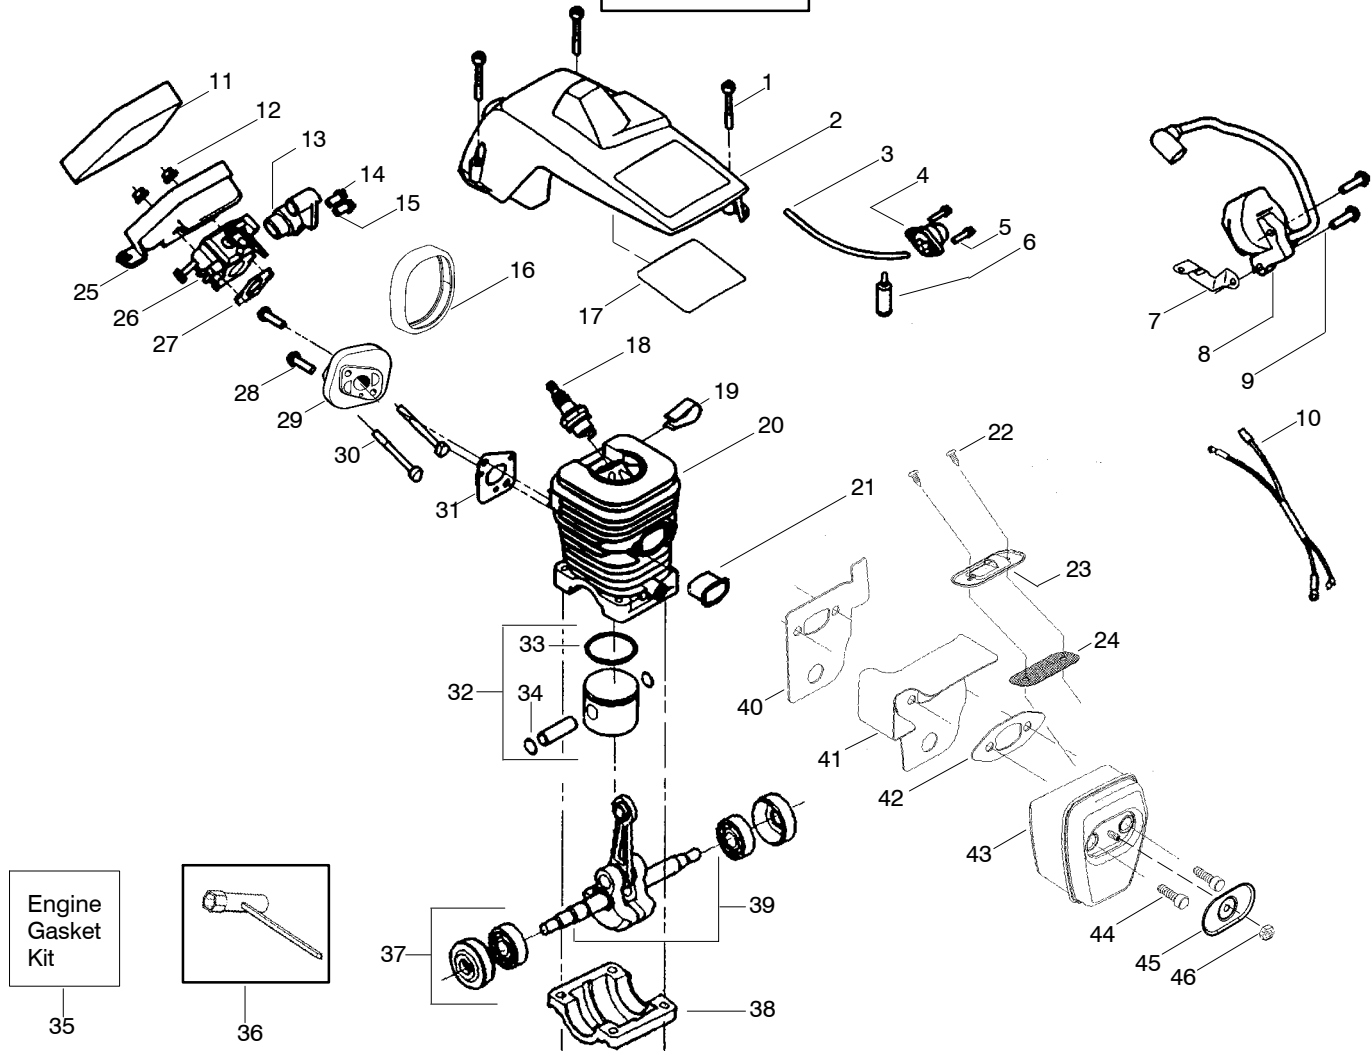

PARTS LIST NO. 530086189		POULAN® PARTS LIST	CHAIN SAW MODEL(S) 2050 LE	
DATE 3/19/04	Replaces 530086189 – 01/06/04		Note: Illustration may differ from actual model due to design changes	PAGE NO. 3

TYPE 1

Ref.	Part No.	Description	Ref.	Part No.	Description	Ref.	Part No.	Description
1.	530016153	Screw	19.	530016136	Clip-High Tension Lead	34.	530015697	Retainer-Piston Pin
2.	530055637	Assy-Cylinder Shield (includes # 17)	20.	530071412	Kit-Cylinder	35.	530069608	Kit-Engine Gasket (Incl. 27, 31 & 42)
3.	530069247	Kit-Fuel Line (Small)	21.	530037652	Insulator-Heat	36.	530031163	Bar Wrench
4.	530047213	Assy-Air Purge	22.	530016351	Screw-Outlet cover	37.	530056363	Assy-Seal & Bearing
5.	530015780	Screw	23.	530054883	Cover - Outlet	38.	530037935	Cap-Crankcase
6.	530095646	Assy-Fuel Pick-up	24.	530071413	Kit-Spark Arrestor (Incl. 22,23)	39.	530047062	Assy-Crankshaft
7.	530047442	Strap-Ground	25.	530037804	Air Filter Housing	40.	530054885	Backplate
8.	530039198	Ignition Module	26.	530071410	Kit-Carburetor (WT600) (Incl. 14 & 15)	41.	530054880	Guide-Outlet
9.	530015814	Screw	27.	530069608	Gasket-Carb.	42.	530069608	Gasket-Muffler
10.	530052296	Assy-Wire Harness	28.	530016386	Screw	43.	530054886	Assy-Muffler (Incl. 40-42,44,22,23)
11.	530037793	Foam-Air Filter	29.	530049700	Carb. Adapter	44.	530016338	Bolt-Muffler
12.	530016101	Nut	30.	530016187	Screw	45.	530055586	Cover-Bolt
13.	530049244	Grommet-Carb Adjust	31.	530069608	Gasket-Carb Adaptor	46.	530016359	Nut-Brass
14.	530038479	Limiter Cap-High	32.	530071408	Kit-Piston (Incl. 33 & 34)			Not Shown
15.	530038478	Limiter Cap-Low	33.	530038729	Ring-Piston			
16.	530054144	Seal-Carb Adapter						
17.	530055698	Reflector-Heat						
18.	952030150	Spark Plug (RCJ-7Y)					530086523	Operator Manual

✓ = NEW PART NUMBER FOR THIS IPL   * = REFER TO THE SERVICE REFERENCE INDICATED FOR MORE INFORMATION. (LOCATED AT END OF IPL)
● = THESE PARTS ARE ILLUSTRATED FOR CLARITY. ORDER COMPLETE ASSEMBLY.