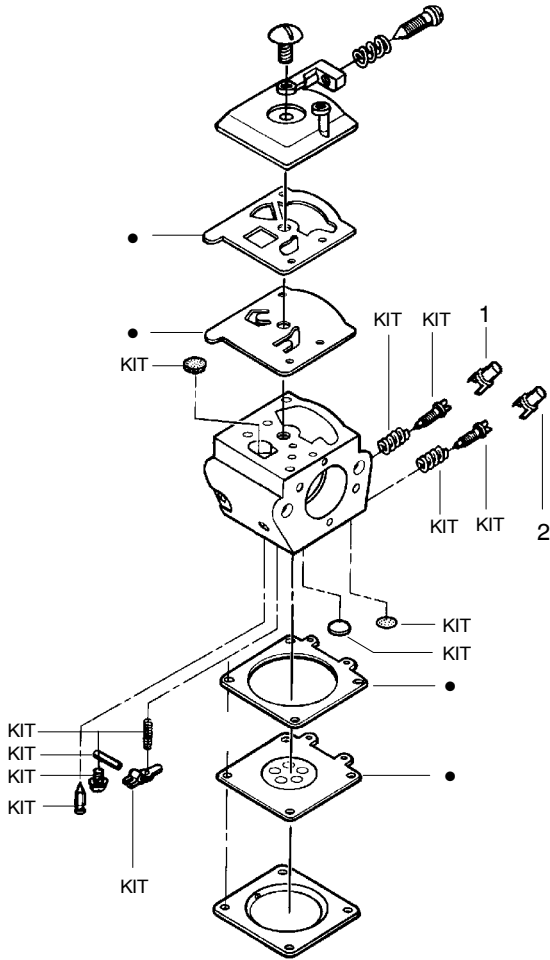

PARTS LIST NO. 530086189		POULAN® PARTS LIST	CHAIN SAW MODEL(S) 2050 LE	
DATE 3/19/04	Replaces 530086189 – 01/06/04		Note: Illustration may differ from actual model due to design changes	PAGE NO. 5

Carburetor Assembly – WT600 – #530071410

Ref.	Part No.	Description
1.	530038479	Limiter Cap – High
2.	530038478	Limiter Cap – Low
3.	530069826	Carburetor Repair Kit (KIT= Indicates Contents)
4.	530069844	Gasket Diaphragm Kit (● Indicates Contents)

Kit - Carburetor Assembly No. 530071622 - WT-637
Kit - Carburetor Assembly No. 530071820 - W-20
Kit - Carburetor Assembly No. 530071821 - WT-662

Note: No Repair kits are available for this carburetor