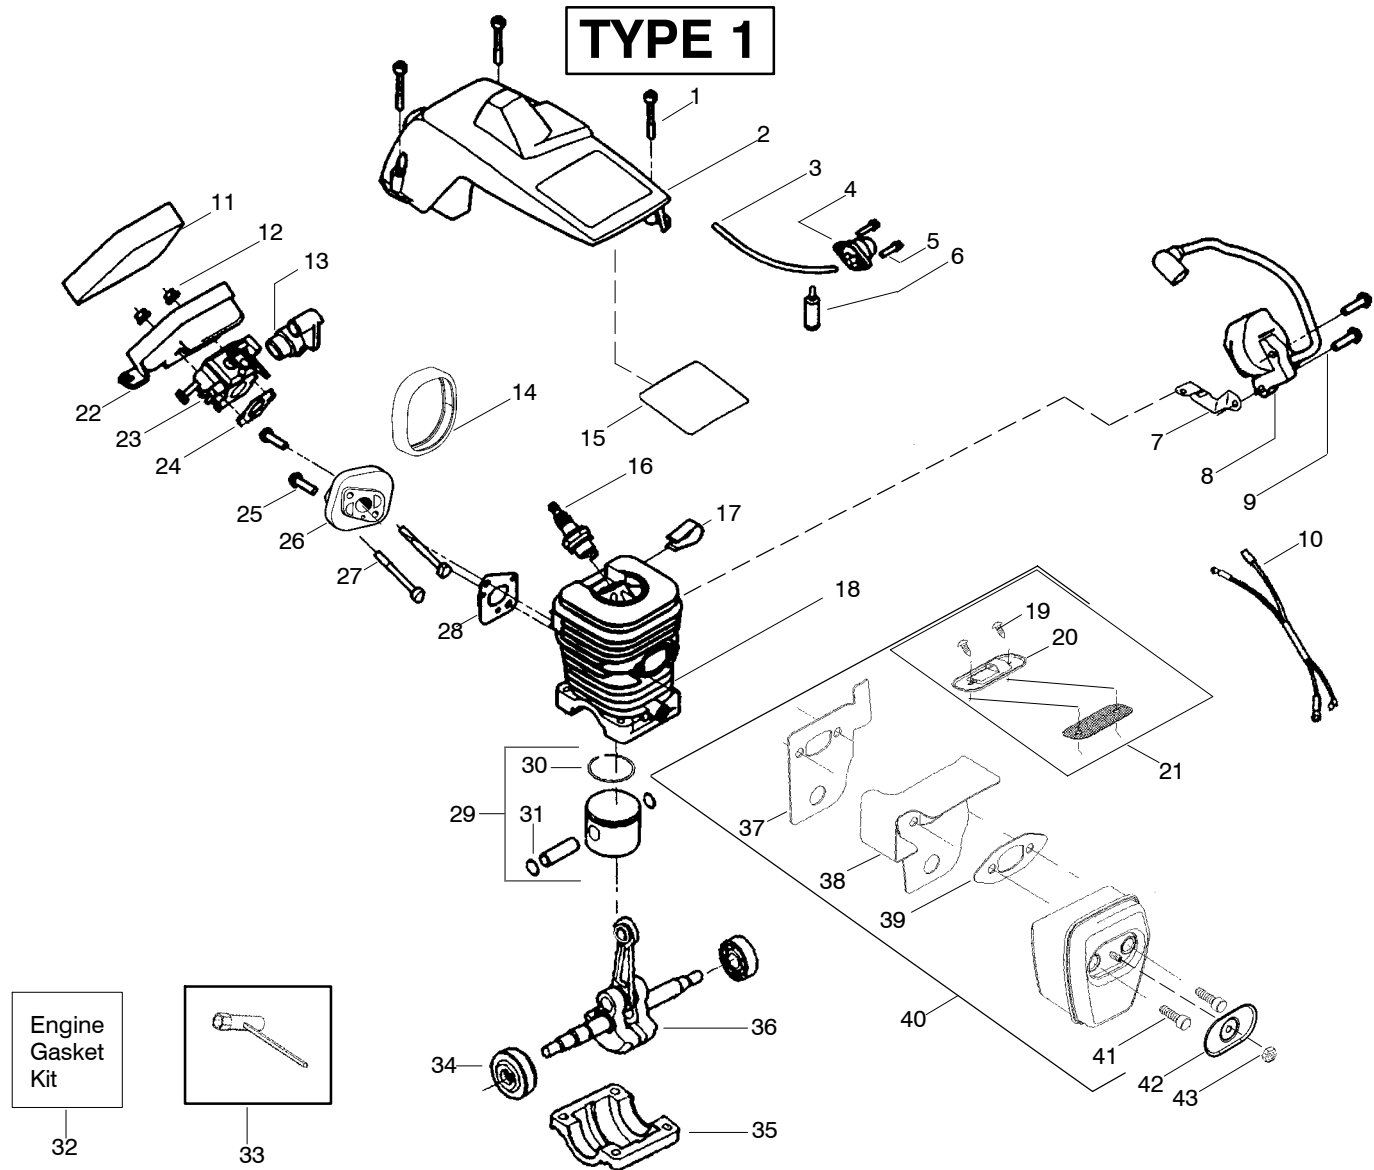

PARTS LIST NO. 530086188		Poulan® PARTS LIST	CHAIN SAW MODEL(S) 2150 LE & 2150 Predator LE	
DATE 1/05/04	Replaces 530086188 – 01/07/03		Note: Illustration may differ from actual model due to design changes	PAGE NO. 3

Ref.	Part No.	Description	Ref.	Part No.	Description	Ref.	Part No.	Description
1.	530016153	Screw	18.	✓ 530012550	Cylinder	32.	530069608	Kit-Engine Gasket (Incl. 24, 28 & 39)
2.	530055637	Assy-Cylinder Shield (includes # 15)	19.	530016351	Screw-Outlet cover	33.	530031163	Bar Wrench
3.	530069247	Kit-Fuel Line (Small)	20.	530055759	Cover - Outlet	34.	530056363	Assy-Seal & Bearing
4.	530047213	Assy-Air Purge	21.	530071413	Kit-Spark Arrestor (Incl. 19,20)	35.	530037935	Cap-Crankcase
5.	530015780	Screw	22.	✓ 530057480	Air Filter Housing	36.	530047062	Assy-Crankshaft
6.	530095646	Assy-Fuel Pick-up	23.	---	Kit-Carburetor	37.	530054885	Backplate
7.	530047442	Strap-Ground		530071410	(WT-600)	38.	530054880	Guide-Outlet
8.	530039198	Ignition Module		530071622	(WT-637)	39.	530069608	Gasket-Muffler(kit)
9.	530015814	Screw		✓ 530071618	(W-14-A)	40.	530054886	Assy-Muffler (Incl. 37-39,41)
10.	530052296	Assy-Wire Harness	24.	530069608	Gasket-Carb. (kit)	41.	530016338	Bolt-Muffler
11.	530037793	Foam-Air Filter	25.	530016386	Screw	42.	530055586	Cover-Bolt
12.	530016101	Nut	26.	530049700	Carb. Adapter	43.	530016359	Nut-Brass
13.	530035526	Grommet-Carb Adjust	27.	530016187	Screw			Not Shown
14.	530054144	Seal-Carb Adapter	28.	530069608	Gasket-Adaptor(kit)			530163676
15.	530055698	Reflector-Heat	29.	530071408	Kit-Piston (Incl. 30 & 31)			Manual
16.	952030150	Spark Plug (RCJ-7Y)	30.	530038729	Ring-Piston			
17.	530016136	Clip-High Tension Lead	31.	530015697	Retainer-Piston Pin			

✓ = NEW PART NUMBER FOR THIS IPL   * = REFER TO THE SERVICE REFERENCE INDICATED FOR MORE INFORMATION. (LOCATED AT END OF IPL)
● = THESE PARTS ARE ILLUSTRATED FOR CLARITY. ORDER COMPLETE ASSEMBLY.