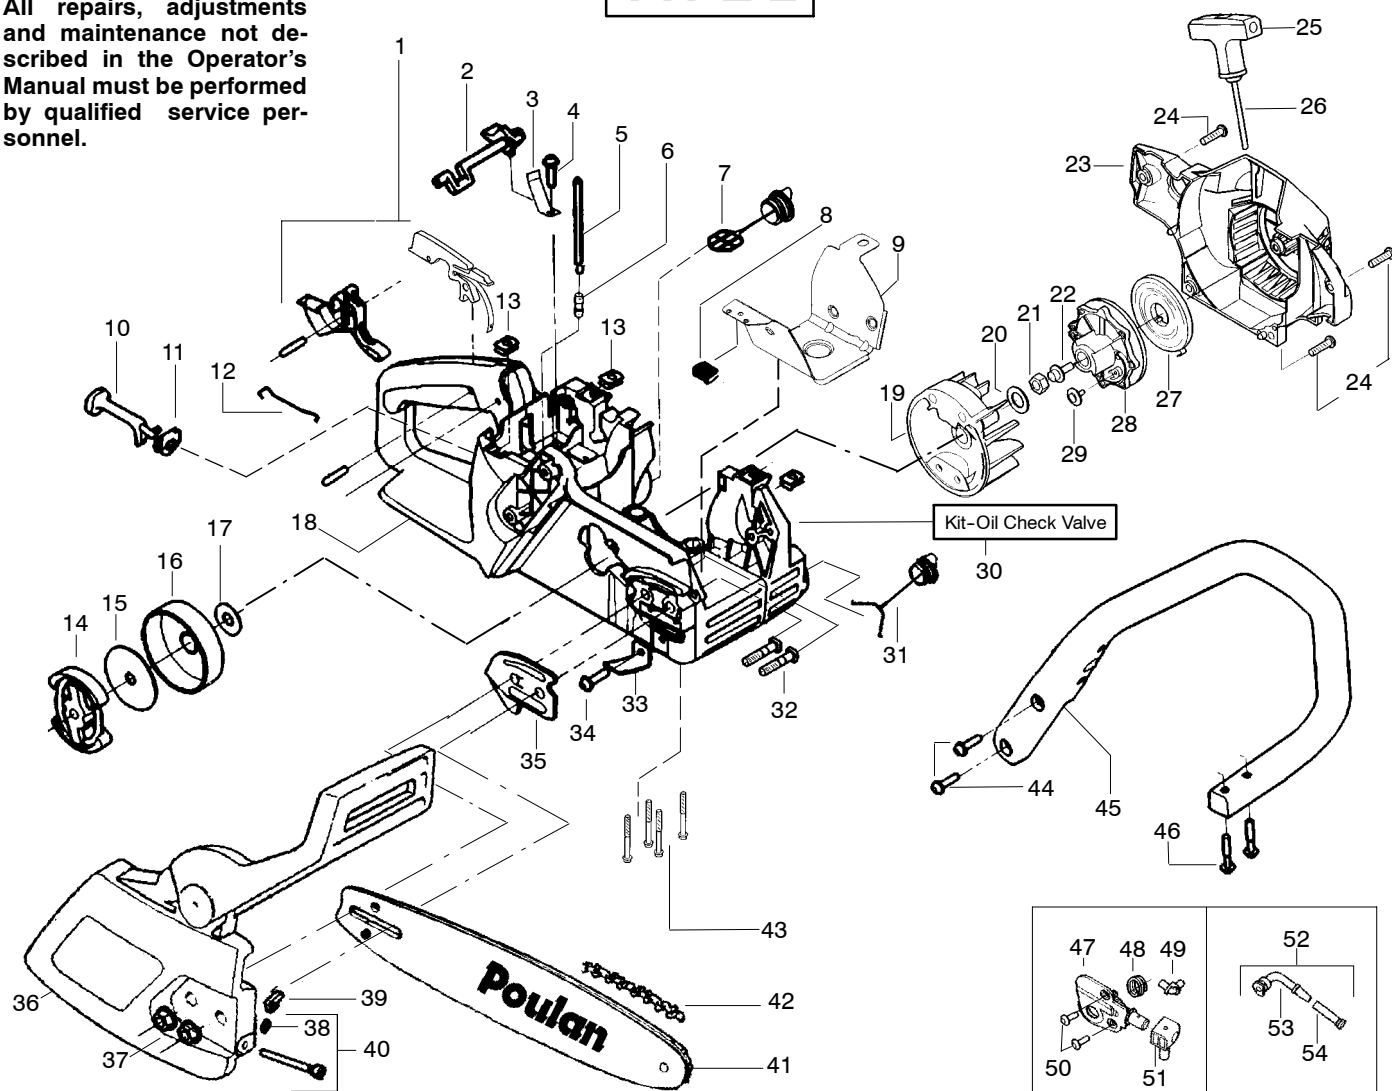

PARTS LIST NO. 530086188		Poulan® PARTS LIST	CHAIN SAW MODEL(S) 2150 LE & 2150 Predator LE	
DATE 1/05/04	Replaces 530086188 – 01/07/03		Note: Illustration may differ from actual model due to design changes	PAGE NO. 2

⚠ WARNING

All repairs, adjustments and maintenance not described in the Operator's Manual must be performed by qualified service personnel.

TYPE 2

Ref.	Part No.	Description	Ref.	Part No.	Description	Ref.	Part No.	Description
1.	530071832	Kit-Trigger & Lockout (Includes Pin)	22.	530015920	Screw	42.	952051211	Chain - 16"
2.	530038227	Lever-Switch	23.	----	Housing-Fan	43.	530016132	Screw
3.	530016149	Spring-Switch		530049334	2150 LE (green)	44.	530015814	Screw
4.	530015775	Screw		530054717	2150 LE Pred.	45.	530056798	Handle-Front
5.	530069216	Kit-Fuel Line (Large)	24.	530015892	Screw	46.	530015940	Screw
6.	530023877	Fitting - Fuel line	25.	530037485	Handle-Starter	47.	530071259	Kit-Oil Pump (incl 48,49,51)
7.	530047192	Assy-Fuel Cap w/ret.	26.	530069232	Kit-Rope	48.	530037820	Gear-Worm Spring
8.	530055322	Clip - "U"	27.	530027531	Spring-Starter	49.	530049477	Elbow-Oil Pickup
9.	530055183	Shield - Heat	28.	530037817	Pulley-Starter	50.	530016064	Screw
10.	530047989	Lever-Choke	29.	530016080	Screw	51.	530019206	Block-Seal
11.	530049005	Grommet-Choke lever	30.	530071666	Kit-Oil Check Valve	52.	530047663	Assy-Oil-Pickup (Incl. 53, 54)
12.	530037809	Wire-Throttle	31.	530010846	Assy-Oil Cap	53.	530038373	Pickup-Oiler
13.	530015922	Nut-Speed	32.	530016133	Bolt - Bar	54.	530056533	Filter-Oil
14.	530014949	Assy.-Clutch	33.	530029850	Chain Catcher			
15.	530015611	Washer-Clutch	34.	530015814	Screw			
16.	530047061	Assy-Drum W/brg.	35.	530038238	Plate-Bar Mounting			
17.	530015907	Washer - Thrust	36.	530054735	Assy.-Chain Brake			
18.	530071849	Kit-Chassis Assy.	37.	530015917	Nut-Bar Mounting			
19.	530039187	Assy-Flywheel	38.	530038593	Retainer-Bar Adjust			
20.	530015127	Washer-Flywheel	39.	530015826	Pin-Bar Adjust			
21.	530016134	Nut-Flywheel	40.	530069611	Kit-Bar Adjust (incl 38,39)			
			41.	952044370	Bar - 16"			

✓ = NEW PART NUMBER FOR THIS IPL

★ = REFER TO THE SERVICE REFERENCE INDICATED FOR MORE INFORMATION. (LOCATED AT END OF IPL)