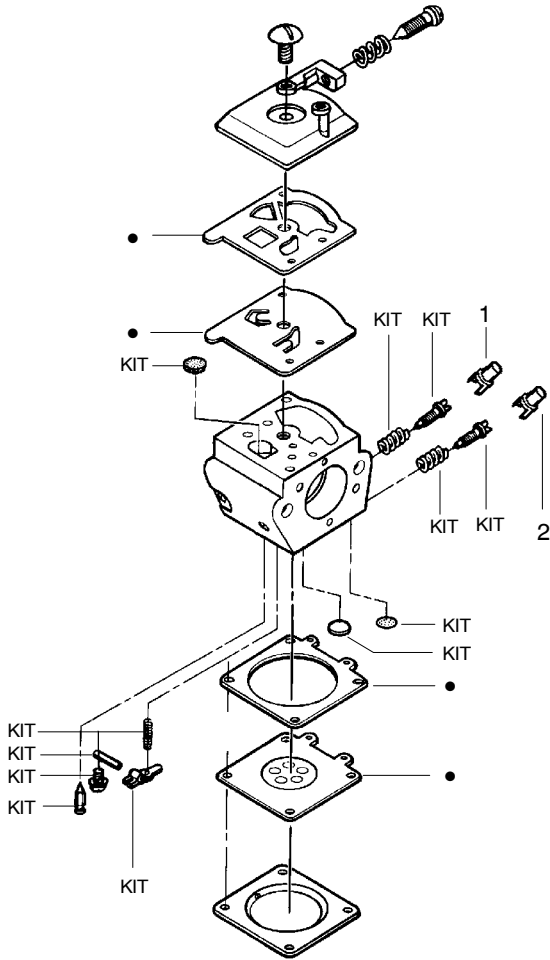

PARTS LIST NO. 530086188		Poulan® PARTS LIST	CHAIN SAW MODEL(S) 2150 LE & 2150 Predator LE	
DATE 1/05/04	Replaces 530086188 – 01/07/03		Note: Illustration may differ from actual model due to design changes	PAGE NO. 5

Carburetor Assembly – WT600 – #530071410

Carb.
Repair
Kit

Gasket/
Dia.
Kit

3

4

Ref.	Part No.	Description
1.	530038479	Limiter Cap – High (brown)
2.	530038478	Limiter Cap – Low (tan)
3.	530069826	Carburetor Repair Kit (KIT= Indicates Contents)
4.	530069844	Gasket Diaphragm Kit (● Indicates Contents)

- **Kit - Carburetor Assembly No. 530071618 - W-14-A**
- **Kit - Carburetor Assembly No. 530071622 - WT-637**
- **Kit - Carburetor Assembly No. 530071820 - W-20**
- **Kit - Carburetor Assembly No. 530071821 - WT-662**

Note: No Repair kits are available for this carburetor.

✓ = NEW PART NUMBER FOR THIS IPL   * = REFER TO THE SERVICE REFERENCE INDICATED FOR MORE INFORMATION. (LOCATED AT END OF IPL)
● = THESE PARTS ARE ILLUSTRATED FOR CLARITY. ORDER COMPLETE ASSEMBLY.