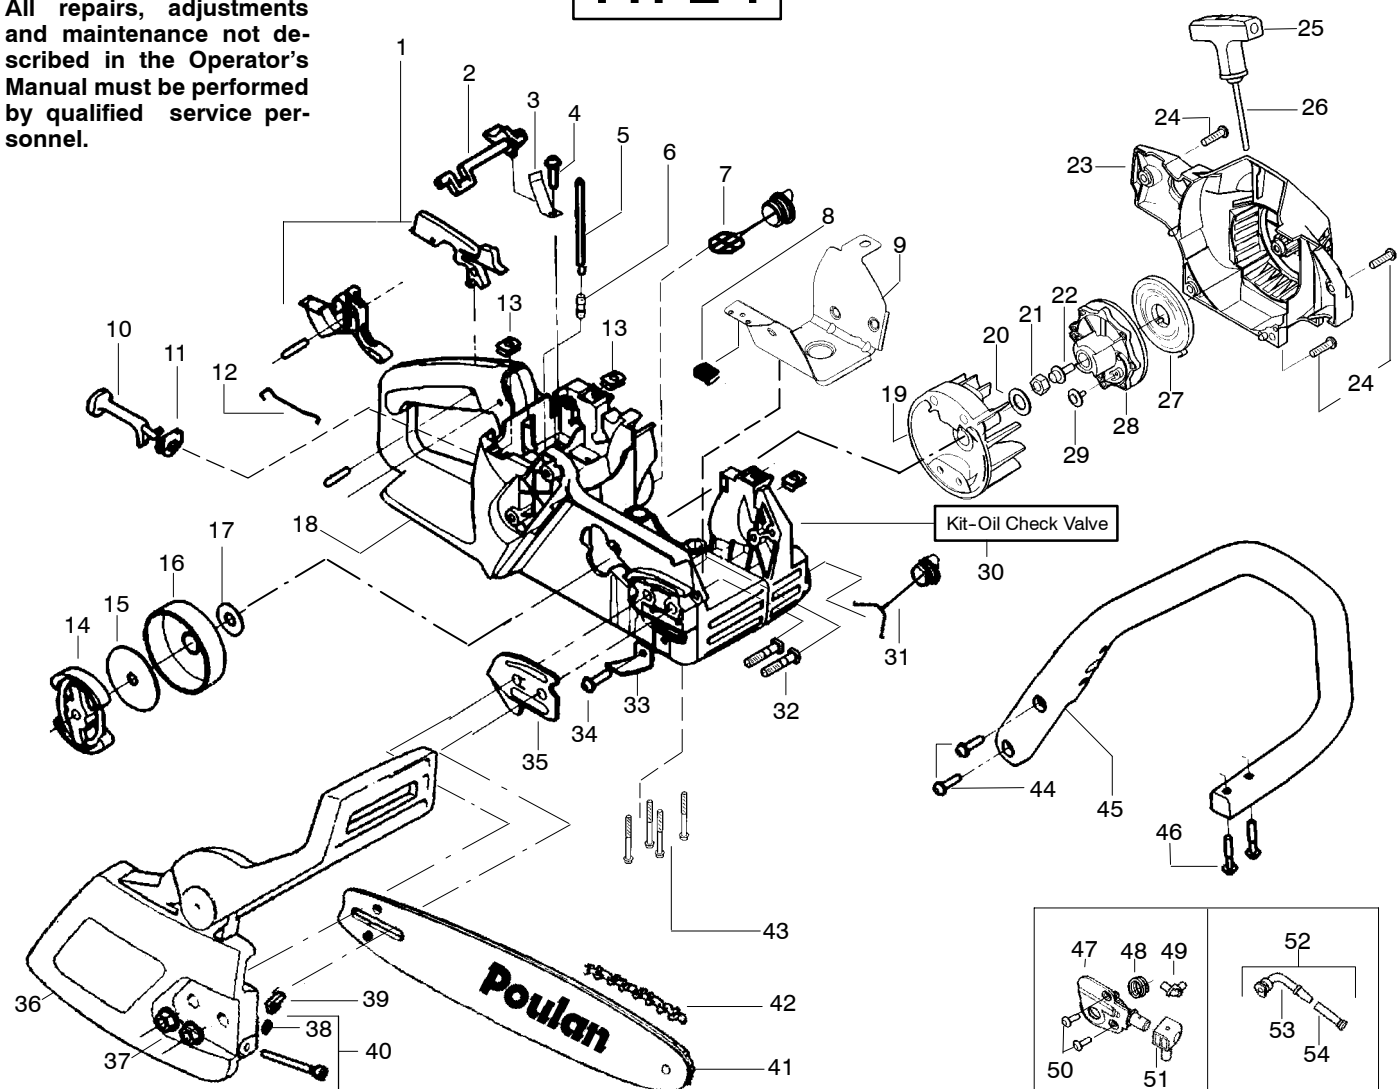

PARTS LIST NO. 530086188		Poulan® PARTS LIST	CHAIN SAW MODEL(s) 2150 LE & 2150 Predator LE	
DATE 1/05/04	Replaces 530086188 – 01/07/03		Note: Illustration may differ from actual model due to design changes	PAGE NO. 1

WARNING
All repairs, adjustments and maintenance not described in the Operator's Manual must be performed by qualified service personnel.

TYPE 1

Ref.	Part No.	Description	Ref.	Part No.	Description	Ref.	Part No.	Description
1.	530071305	Kit-Trigger & Lockout (Includes Pin)	22.	530015920	Screw	42.	952051211	Chain - 16"
2.	530038227	Lever-Switch	23.	----	Housing-Fan	43.	530016132	Screw
3.	530016149	Spring-Switch		530049334	2150 LE (green)	44.	530015814	Screw
4.	530015775	Screw		530054717	2150 LE Pred.	45.	530056798	Handle-Front
5.	530069216	Kit-Fuel Line (Large)	24.	530015892	Screw	46.	530015940	Screw
6.	530023877	Fitting - Fuel line	25.	530037485	Handle-Starter	47.	530071259	Kit-Oil Pump (incl 48,49,51)
7.	530047192	Assy-Fuel Cap w/ret.	26.	530069232	Kit-Rope	48.	530037820	Gear-Worm Spring
8.	530055322	Clip - "U"	27.	530027531	Spring-Starter	49.	530049477	Elbow-Oil Pickup
9.	530055183	Shield - Heat	28.	530037817	Pulley-Starter	50.	530016064	Screw
10.	530047989	Lever-Choke	29.	530016080	Screw	51.	530019206	Block-Seal
11.	530038406	Grommet-Choke lever	30.	530071666	Kit-Oil Check Valve	52.	530047663	Assy-Oil-Pickup (Incl. 53, 54)
12.	530037809	Wire-Throttle	31.	530010846	Assy-Oil Cap	53.	530038373	Pickup-Oiler
13.	530015922	Nut-Speed	32.	530016133	Bolt - Bar	54.	530056533	Filter-Oil
14.	530014949	Assy.-Clutch	33.	530029850	Chain Catcher			
15.	530015611	Washer-Clutch	34.	530015814	Screw			
16.	530047061	Assy-Drum W/brg.	35.	530038238	Plate-Bar Mounting			
17.	530015907	Washer - Thrust	36.	530054735	Assy.-Chain Brake			
18.	530069822	Kit-Chassis Assy.	37.	530015917	Nut-Bar Mounting			
19.	530039187	Assy-Flywheel	38.	530038593	Retainer-Bar Adjust			
20.	530015127	Washer-Flywheel	39.	530015826	Pin-Bar Adjust			
21.	530016134	Nut-Flywheel	40.	530069611	Kit-Bar Adjust (incl 38,39)			
			41.	952044370	Bar - 16"			

✓ = NEW PART NUMBER FOR THIS IPL

★ = REFER TO THE SERVICE REFERENCE INDICATED FOR MORE INFORMATION. (LOCATED AT END OF IPL)