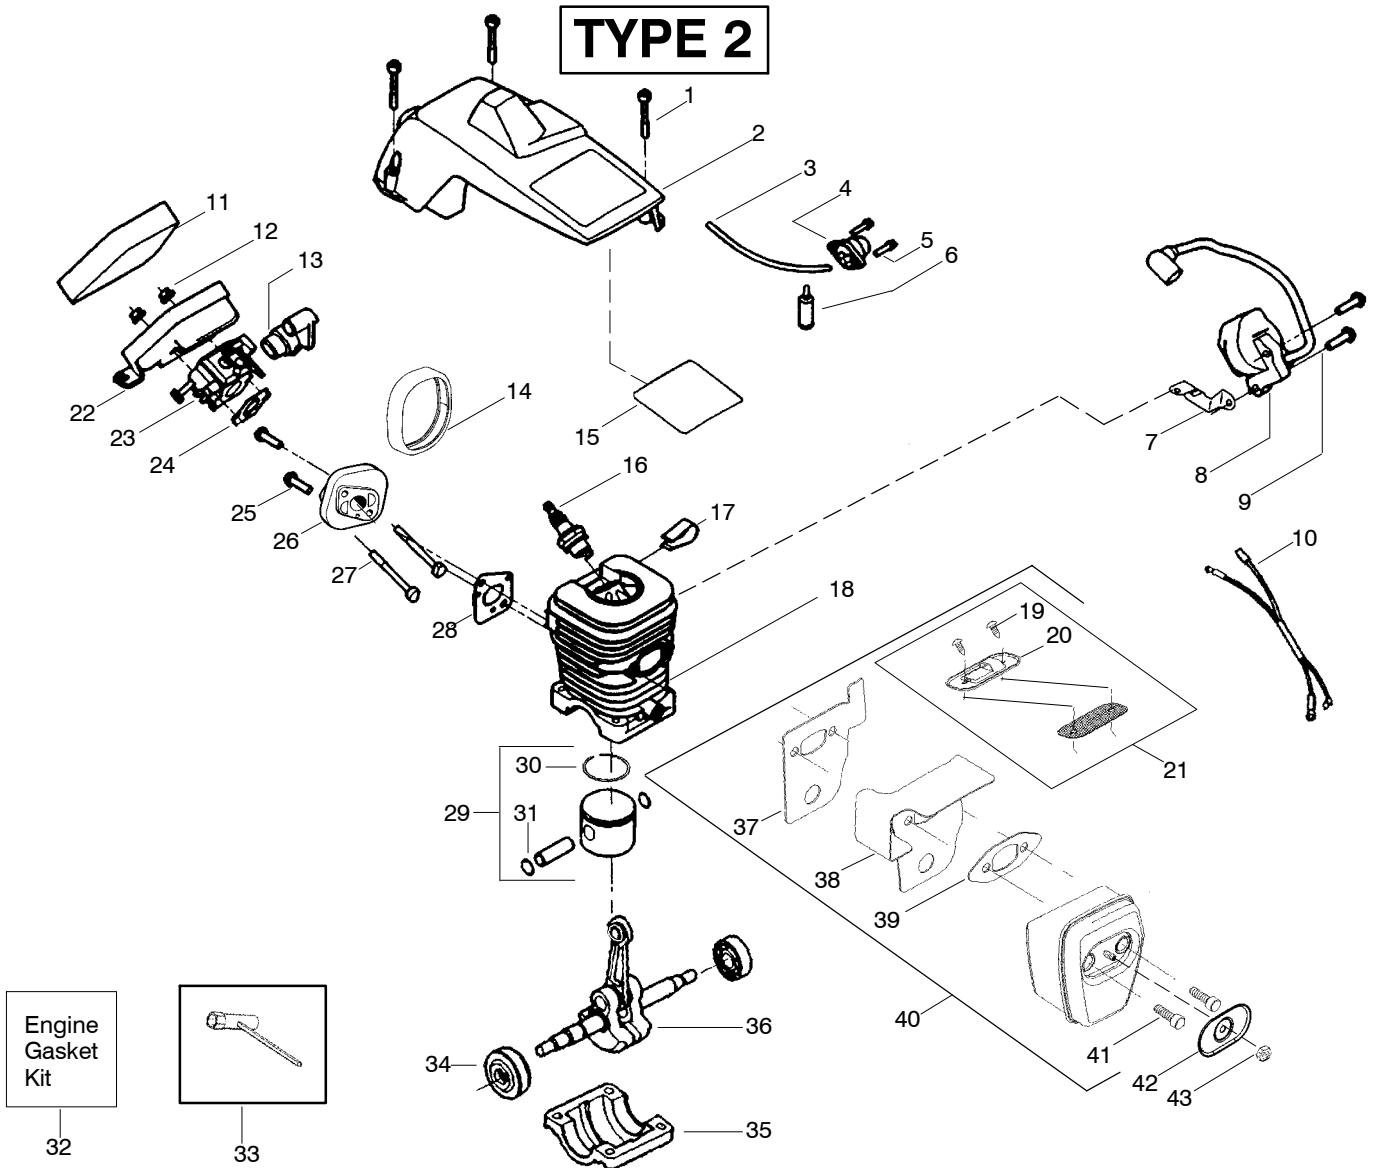

PARTS LIST NO. 530086188		Poulan® PARTS LIST	CHAIN SAW MODEL(S) 2150 LE & 2150 Predator LE	
DATE 1/05/04	Replaces 530086188 – 01/07/03		Note: Illustration may differ from actual model due to design changes	PAGE NO. 4

Ref.	Part No.	Description	Ref.	Part No.	Description	Ref.	Part No.	Description	
1.	530016153	Screw	18.	530012550	Cylinder	32.	530069608	Kit-Engine Gasket (Incl. 24, 28 & 39)	
2.	530055637	Assy-Cylinder Shield (includes # 15)	19.	530016351	Screw-Outlet cover	33.	530031163	Bar Wrench	
3.	530069247	Kit-Fuel Line (Small)	20.	530054883	Cover - Outlet	34.	530056363	Assy-Seal & Bearing	
4.	530047213	Assy-Air Purge	21.	530071413	Kit-Spark Arrestor (Incl. 19,20)	35.	530037935	Cap-Crankcase	
5.	530015780	Screw	22.	530057480	Air Filter Housing	36.	530047062	Assy-Crankshaft	
6.	530095646	Assy-Fuel Pick-up	23.	---	Kit-Carburetor	37.	530054885	Backplate	
7.	530047442	Strap-Ground	24.	530071820	Zama (W-20)	38.	530054880	Guide-Outlet	
8.	530039198	Ignition Module	25.	530071821	Walbro (WT-662)	39.	530069608	Gasket-Muffler(kit)	
9.	530015814	Screw	26.	530069608	Gasket-Carb. (kit)	40.	530054886	Assy-Muffler (Incl. 37-39,41)	
10.	530052296	Assy-Wire Harness	27.	530016386	Screw	41.	530016338	Bolt-Muffler	
11.	530037793	Foam-Air Filter	28.	530049700	Carb. Adapter	42.	530055586	Cover-Bolt	
12.	530016101	Nut	29.	530016187	Screw	43.	530016359	Nut-Brass	
13.	530035526	Grommet-Carb Adjust	30.	530069608	Gasket-Adaptor(kit)			Not Shown	
14.	530054144	Seal-Carb Adapter	31.	530071408	Kit-Piston (Incl. 30 & 31)	✓	530164364	Manual	
15.	530055698	Reflector-Heat		30.	530038729	Ring-Piston	✓	530057757	Decal-Warning
16.	952030150	Spark Plug (RCJ-7Y)		31.	530015697	Retainer-Piston Pin			
17.	530016136	Clip-High Tension Lead							

✓ = NEW PART NUMBER FOR THIS IPL   * = REFER TO THE SERVICE REFERENCE INDICATED FOR MORE INFORMATION. (LOCATED AT END OF IPL)
● = THESE PARTS ARE ILLUSTRATED FOR CLARITY. ORDER COMPLETE ASSEMBLY.