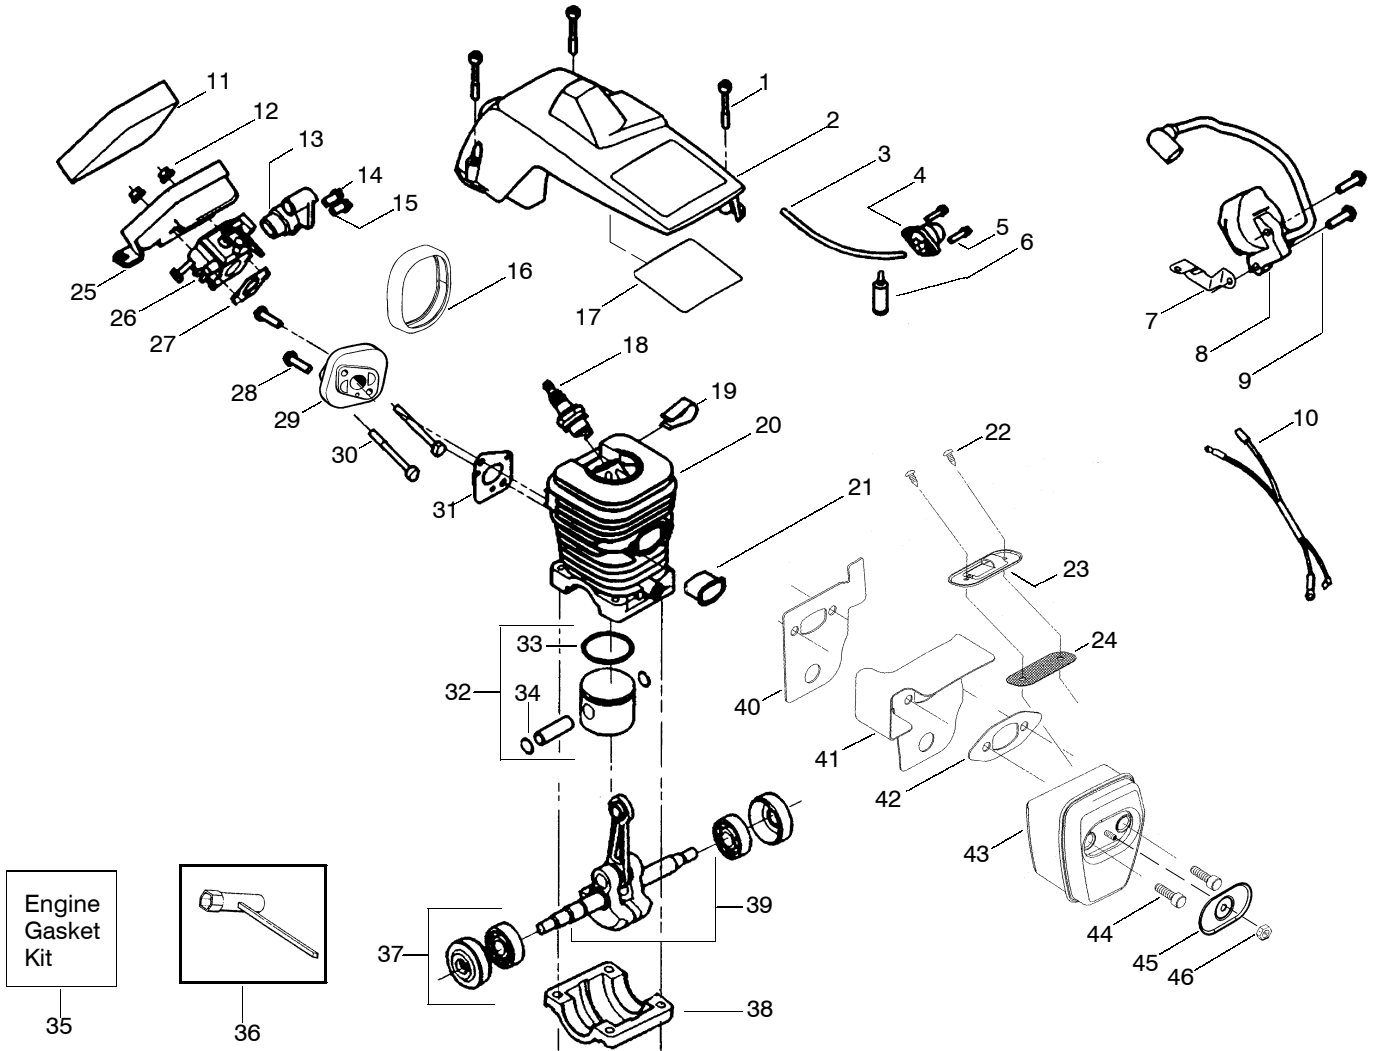

PARTS LIST NO. <b>530086184</b>		<b>POULAN® PARTS LIST</b>	CHAIN SAW MODEL(S) <b>2075 LE</b>
DATE <b>7/26/02</b>	Replaces 530086184 - 11/07/01		<b>Note:</b> Illustration may differ from actual model due to design changes

✓ = NEW PART NUMBER FOR THIS IPL      \* = REFER TO THE SERVICE REFERENCE INDICATED FOR MORE INFORMATION. (LOCATED AT END OF IPL)

PARTS LIST NO. <b>530086184</b>		<b>POULAN® PARTS LIST</b>	CHAIN SAW MODEL(S) <b>2075 LE</b>
DATE <b>7/26/02</b>	Replaces 530086184 - 11/07/01		<b>Note:</b> Illustration may differ from actual model due to design changes