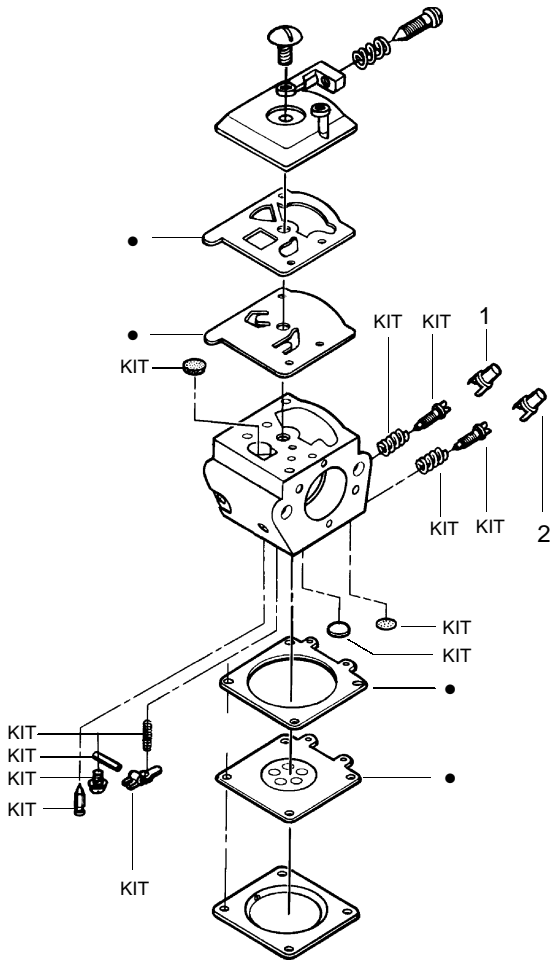

PARTS LIST NO. 530086184		POULAN® PARTS LIST	CHAIN SAW MODEL(S) 2075 LE	
DATE 7/26/02	Replaces 530086184 – 11/07/01		Note: Illustration may differ from actual model due to design changes	PAGE NO. 3

Carburetor Assembly – WT600 – #530071410

Carb.
Repair
Kit

Gasket/
Dia.
Kit

3

4

Ref.	Part No.	Description
1.	530038479	Limiter Cap–High
2.	530038478	Limiter Cap–Low
3.	530069826	Carburetor Repair Kit (KIT= Indicates Contents)
4.	530069844	Gasket Diaphragm Kit (● Indicates Contents)