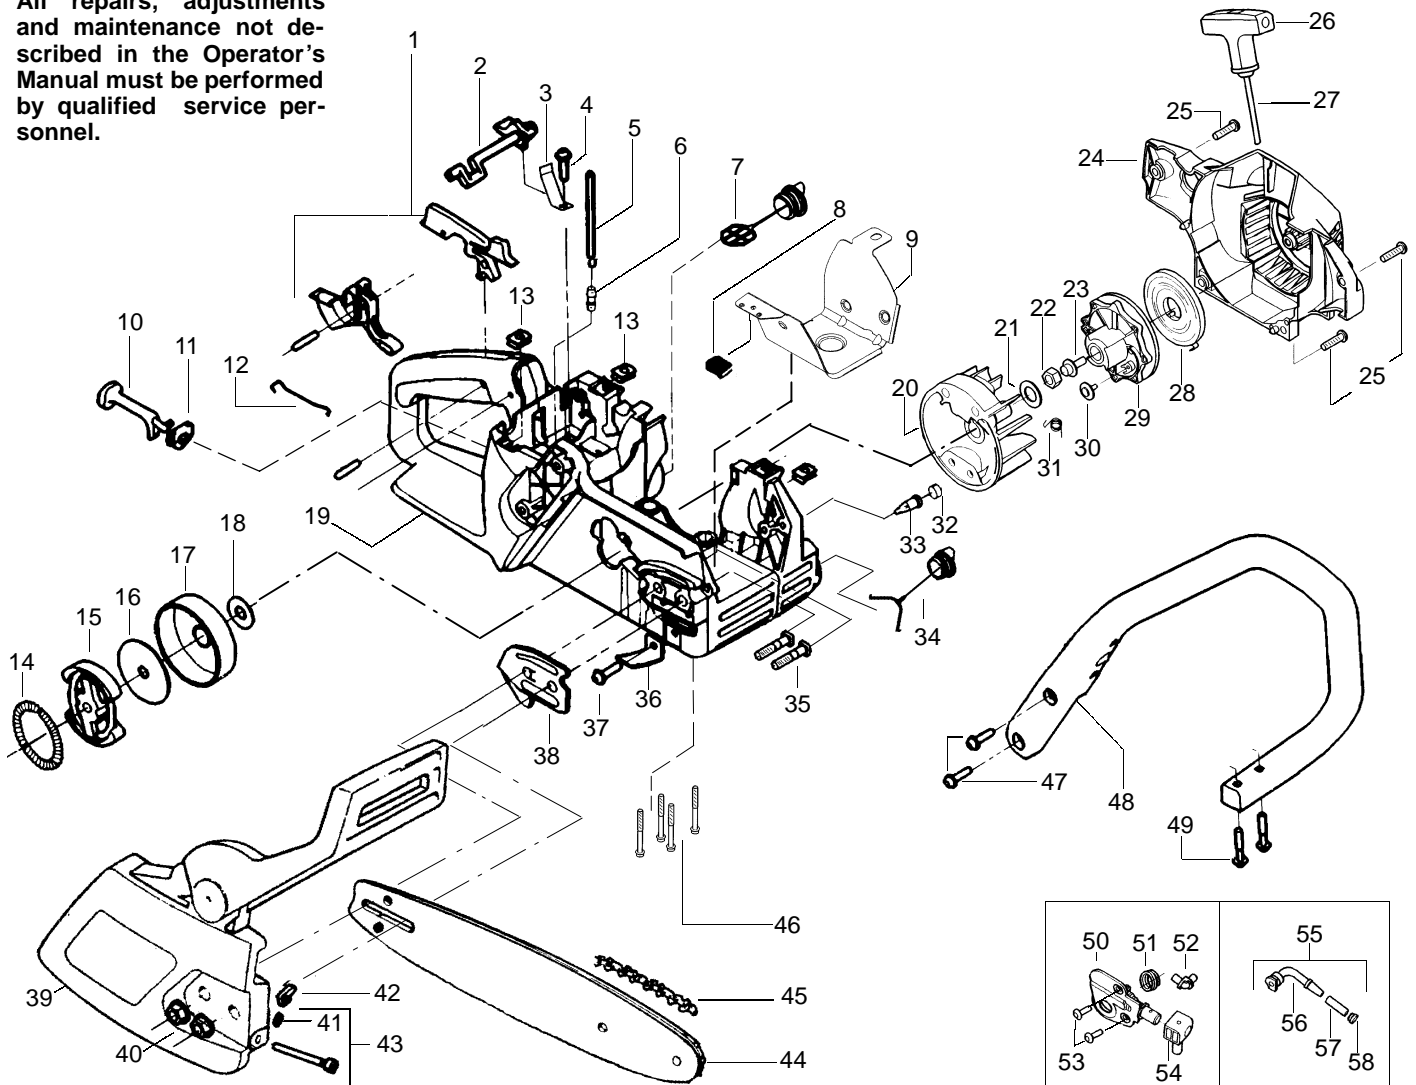

PARTS LIST NO. 530086184		POULAN® PARTS LIST	CHAIN SAW MODEL(S) 2075 LE	
DATE 7/26/02	Replaces 530086184 - 11/07/01		Note: Illustration may differ from actual model due to design changes	PAGE NO. 1

WARNING
All repairs, adjustments and maintenance not described in the Operator's Manual must be performed by qualified service personnel.

Ref.	Part No.	Description	Ref.	Part No.	Description	Ref.	Part No.	Description
1.	530071305	Trigger & Lockout Kit (Includes Pin)	23.	530015920	Screw	45.	952051211	Chain-16"
2.	530038227	Switch Lever	24.	530049334	Fan Housing	46.	530016132	Screw
3.	530016149	Switch Spring	25.	530015892	Screw	47.	530015814	Screw
4.	530015775	Screw	26.	530037485	Starter Handle	48.	530037799	Front Handle
5.	530069216	Fuel Line Kit (Large)	27.	530069232	Rope Kit	49.	530015940	Screw
6.	530023877	Fitting - Fuel line	28.	530027531	Starter Spring	50.	530071259	Kit-Oil Pump (incl 50,51,52,54)
7.	530047192	Fuel Cap Ass'y.	29.	530037817	Starter Pulley	51.	530037820	Gear-Worm Spring
8.	530055322	Clip - "U"	30.	530016080	Screw	52.	530049477	Elbow-Oil Pickup
9.	530055183	Shield - Heat	31.	530023817	Spring - Starter Dog	53.	530016064	Screw
10.	530047989	Lever-Choke	32.	530038264	Plug - Bronze Vent	54.	530019206	Seal Block
11.	530038406	Grommet-Choke lever	33.	530026119	Check Valve	55.	530047663	Oil-Pickup Ass'y. (Incl. 56, 57 & 58)
12.	530037809	Wire-Throttle	34.	530010846	Oil Cap Ass'y.	56.	530038373	Oiler Pickup
13.	530015922	Nut-Speed	35.	530016133	Bolt - Bar	57.	530037821	Oil Filter
14.	530094188	Spring - Clutch	36.	530029850	Chain Catcher	58.	530030189	Plug-Oil Filter
15.	530014949	Assy.-Clutch (incl. 14)	37.	530015814	Screw			
16.	530015611	Washer-Clutch	38.	530038238	Plate-Bar Mounting			
17.	530047061	Drum Assy. W/brg.	39.	530054735	Assy.-Chain Brake			
18.	530015907	Washer - Thrust	40.	530015917	Nut-Bar Mounting			
19.	530069822	Kit - Chassis Assy.	41.	530038593	Retainer-Bar Adjust			
20.	530039209	Flywheel Ass'y.	42.	530015826	Pin-Bar Adjust			
21.	530015127	Washer-Flywheel	43.	530069611	Kit-Bar Adjust (incl 41,42)			
22.	530016134	Nut-Flywheel	44.	952044370	Bar-16"			

✓ = NEW PART NUMBER FOR THIS IPL   * = REFER TO THE SERVICE REFERENCE INDICATED FOR MORE INFORMATION. (LOCATED AT END OF IPL)