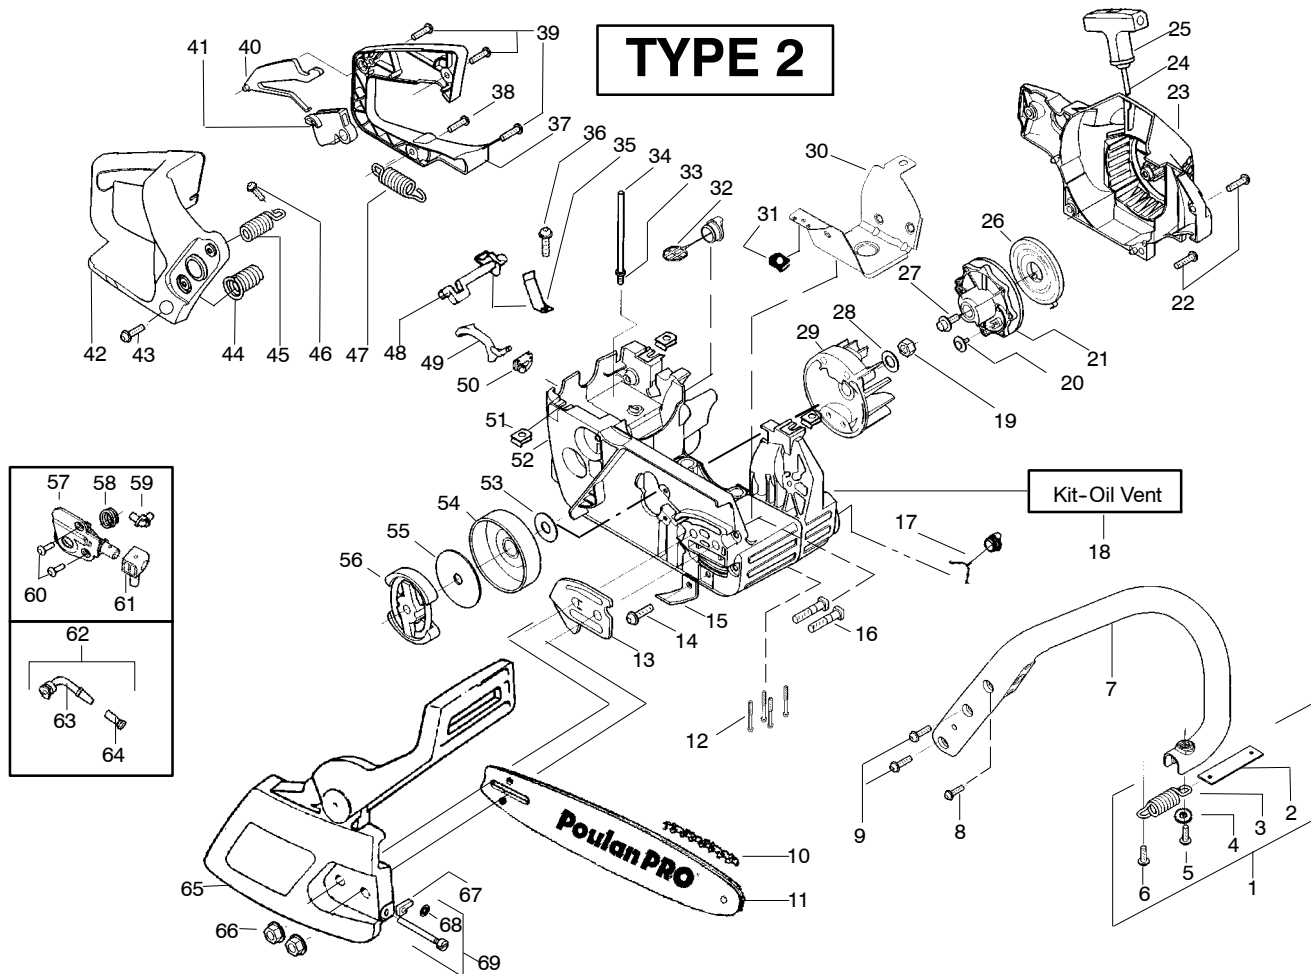

PARTS LIST NO. <b>530086182</b>		<b>Poulan PRO<sup>®</sup> PARTS LIST</b>	MODEL(s) <b>260LE</b>
DATE <b>8/30/04</b>	Replaces 530086182 - 01/08/04		PAGE NO. <b>1</b>
<b>Note:</b> Illustration may differ from actual model due to design changes			

✓ = NEW PART NUMBER FOR THIS IPL

★ = REFER TO THE SERVICE REFERENCE INDICATED FOR MORE INFORMATION. (LOCATED AT END OF IPL)

= THESE PARTS ARE ILLUSTRATED FOR CLARITY. ORDER COMPLETE ASSEMBLY.

PARTS LIST NO. <b>530086182</b>		<b>Poulan PRO</b> PARTS LIST	MODEL(s) <b>260LE</b>
DATE <b>8/30/04</b>	Replaces 530086182 - 01/08/04		PAGE NO. <b>2</b>
<b>Note:</b> Illustration may differ from actual model due to design changes			