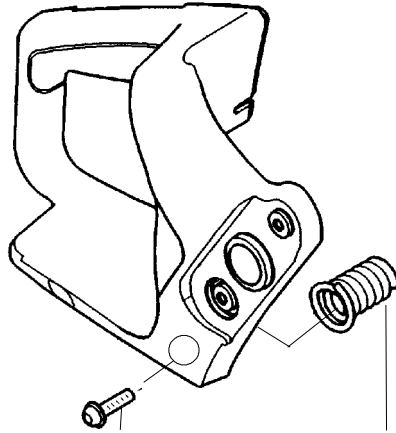

PARTS LIST NO. 530086182		Poulan PRO® PARTS LIST	MODEL(s) 260LE	
DATE 8/30/04	Replaces 530086182 - 01/08/04		Note: Illustration may differ from actual model due to design changes	PAGE NO. 6

★★★★★ **Service Reference** ★★★★★

Note: Due to product improvements, your unit may have been built with or without the spring and screw shown below. If your unit does not have this spring and screw, no action is required. If your unit does have the spring and screw, please order the part numbers listed below.

530015814
Screw

530053274
Assy-Isolator Spring

✓ = NEW PART NUMBER FOR THIS IPL

★ = REFER TO THE SERVICE REFERENCE INDICATED FOR MORE INFORMATION. (LOCATED AT END OF IPL)