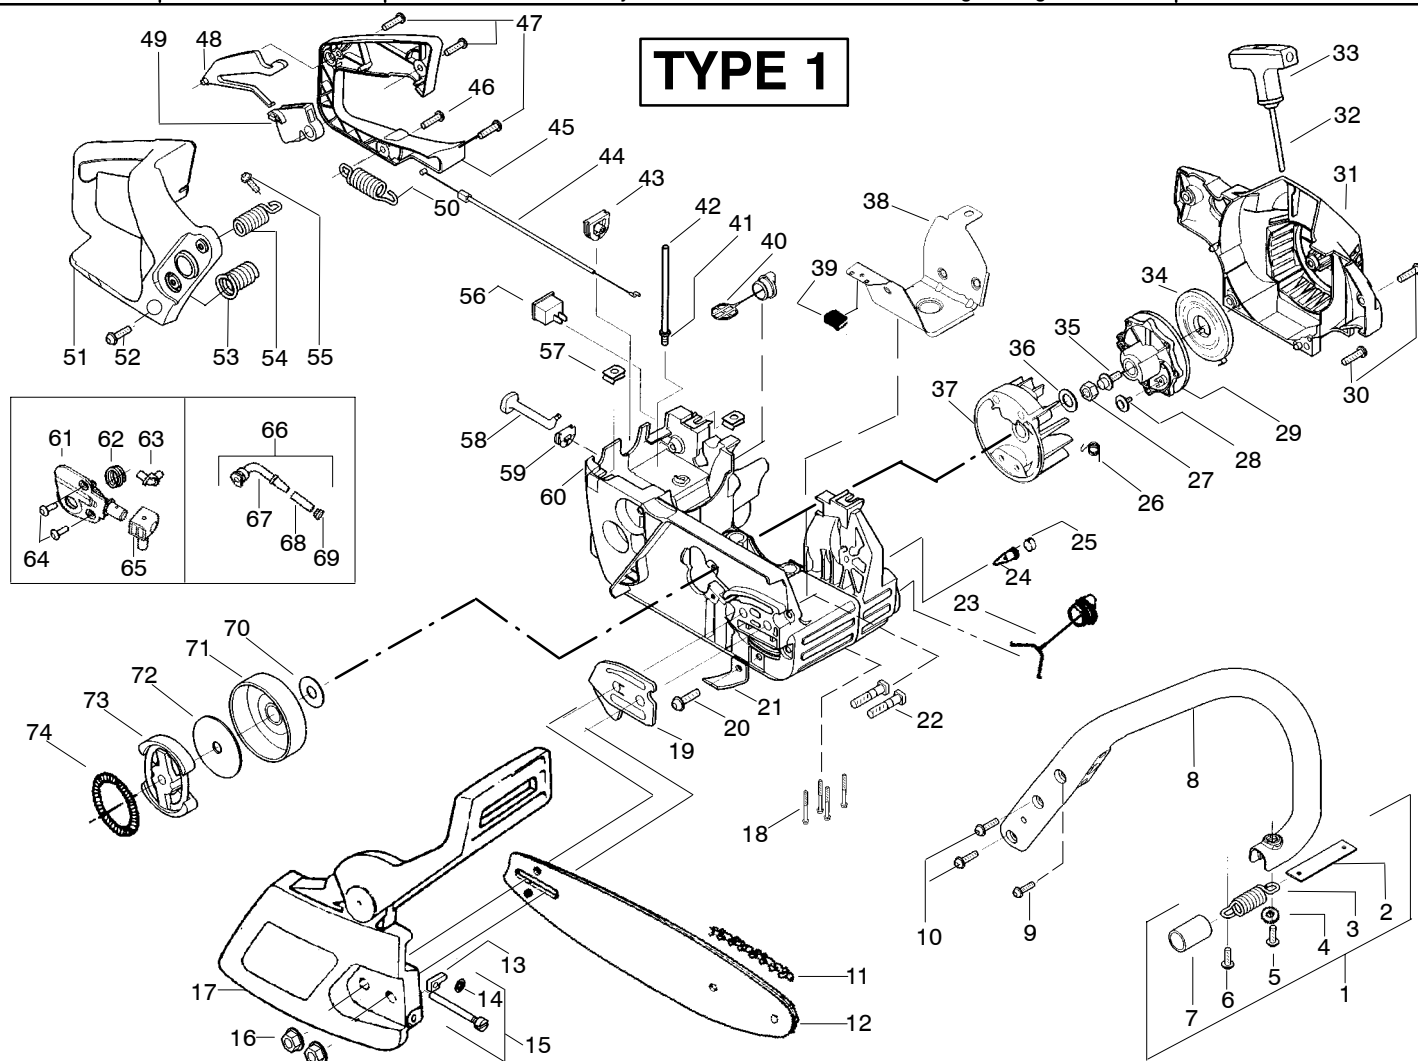

PARTS LIST NO. <b>530086182</b>		<b>Poulan PRO<sup>®</sup> PARTS LIST</b>	MODEL(s) <b>260LE</b>
DATE <b>8/30/04</b>	Replaces 530086182 - 01/08/04		PAGE NO. <b>1</b>
<b>Note:</b> Illustration may differ from actual model due to design changes			

✓ = NEW PART NUMBER FOR THIS IPL

★ = REFER TO THE SERVICE REFERENCE INDICATED FOR MORE INFORMATION. (LOCATED AT END OF IPL)

= THESE PARTS ARE ILLUSTRATED FOR CLARITY. ORDER COMPLETE ASSEMBLY.

PARTS LIST NO. <b>530086182</b>		<b>Poulan PRO</b> PARTS LIST	MODEL(s) <b>260LE</b>
DATE <b>8/30/04</b>	Replaces 530086182 - 01/08/04		PAGE NO. <b>2</b>
<b>Note:</b> Illustration may differ from actual model due to design changes			