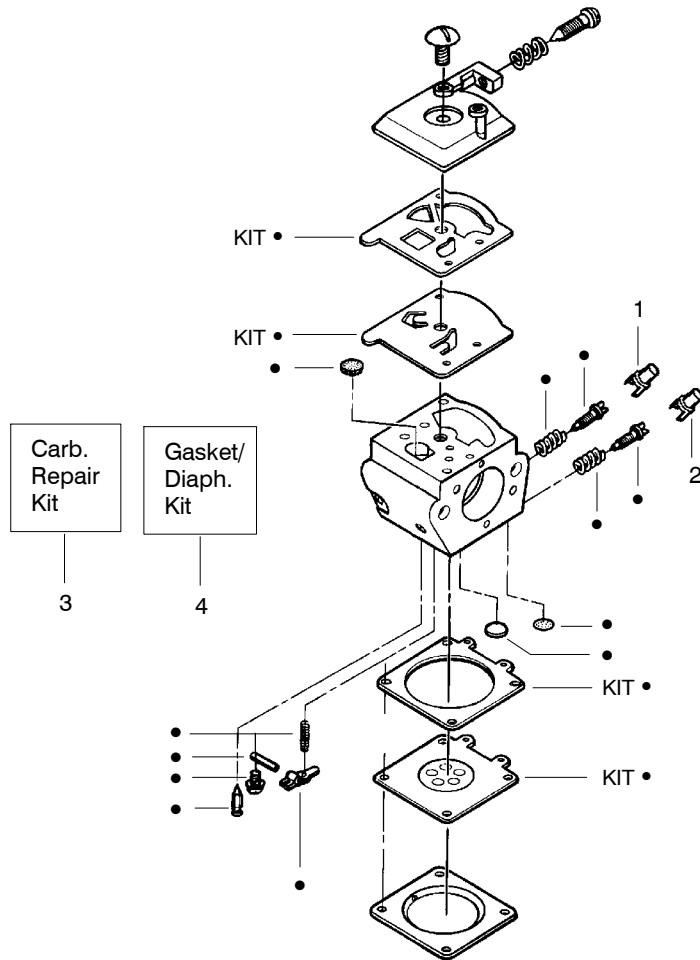

PARTS LIST NO. 530086182		Poulan PRO® PARTS LIST	MODEL(s) 260LE	
DATE 8/30/04	Replaces 530086182 - 01/08/04		NOTE: Illustration may differ from actual model due to design changes	PAGE NO. 5

Carburetor Assembly - 530071409-WT599

Ref.	Part No.	Description
1.	530038479	Limiter Cap - High
2.	530038478	Limiter Cap - Low
3.	530069826	Carburetor Repair Kit (● Indicates Contents)
4.	530069844	Gasket/Diaphragm Kit (KIT=Indicates Contents)

Kit - Carburetor Assembly No. 530071619 - ZAMA W-9A

Kit - Carburetor Assembly No. 530071820 - ZAMA W-20

Kit - Carburetor Assembly No. 530071821 - WALBRO WT-662

Note: No Repair kits are available for these carburetors