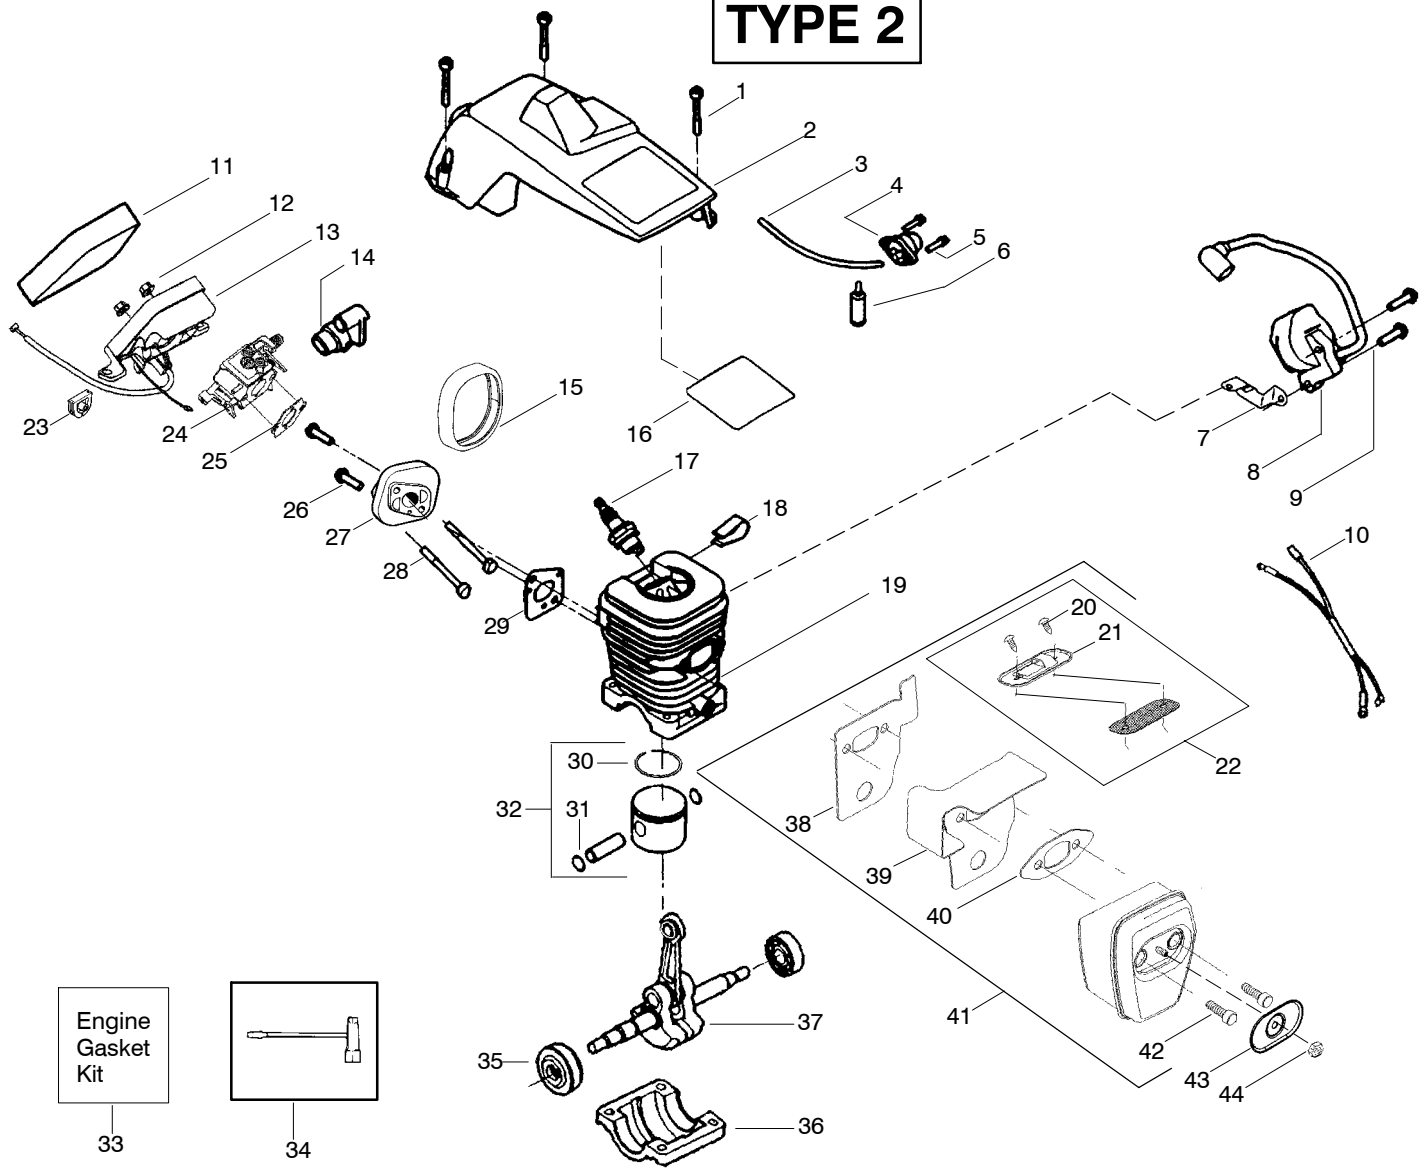

PARTS LIST NO. 530086182		Poulan PRO® PARTS LIST	MODEL(s) 260LE	
DATE 8/30/04	Replaces 530086182 - 01/08/04		NOTE: Illustration may differ from actual model due to design changes	PAGE NO. 4

TYPE 2

Ref.	Part No.	Description	Ref.	Part No.	Description	Ref.	Part No.	Description
1.	530016153	Screw	19.	530012552	Cylinder	34.	530031135	Bar Wrench
2.	530055638	Assy - Cylinder Shield (includes # 16)	20.	530016351	Screw - Outlet cover	35.	530056363	Assy - Seal & Bearing
3.	530069247	Kit - Fuel Line (Small)	21.	530054883	Cover - Outlet	36.	530037935	Cap - Crankcase
4.	530071835	Kit - Purge Bulb (incl. #5)	22.	530071413	Kit - Spark Arrestor (Incl. 20,21)	37.	530047062	Assy - Crankshaft
5.	530015780	Screw	23.	530047631	Grommet - Throttle Cable	38.	530054885	Backplate
6.	530095646	Assy - Fuel Pick-up	24.	---	Kit - Carburetor Zama (W-20)	39.	530054880	Guide - Outlet
7.	530047442	Strap - Ground		530071820	Walbro (WT-662)	40.	530069608	Gasket - Muffler (kit)
8.	530039198	Ignition Module	25.	530069608	Gasket - Carb. (kit)	41.	530054886	Assy - Muffler (Incl. 38 - 40,42)
9.	530015814	Screw	26.	530016386	Screw	42.	530016338	Bolt - Muffler
10.	530057475	Assy - Wire Harness	27.	530049700	Carb. Adapter	43.	530055586	Cover - Bolt
11.	530037793	Foam - Air Filter	28.	530016187	Screw	44.	530016359	Nut - Brass
12.	530016101	Nut	29.	530069608	Gasket - Adaptor (kit)			Not Shown
13.	530057702	Assy - Air Box	30.	530038729	Ring - Piston		530164365	Manual
14.	530035526	Grommet - Carb Adjust	31.	530015697	Retainer - Piston Pin		530057757	Decal - Warning
15.	530054144	Seal - Carb Adapter	32.	530069719	Kit - Piston (Incl. 30 & 31)			
16.	530055698	Reflector - Heat	33.	530069608	Kit - Engine Gasket (Incl. 25, 29 & 40)			
17.	952030150	Spark Plug (RCJ-7Y)						
18.	530016136	Clip - High Tension Lead						

↙ = NEW PART NUMBER FOR THIS IPL

* = REFER TO THE SERVICE REFERENCE INDICATED FOR MORE INFORMATION. (LOCATED AT END OF IPL)