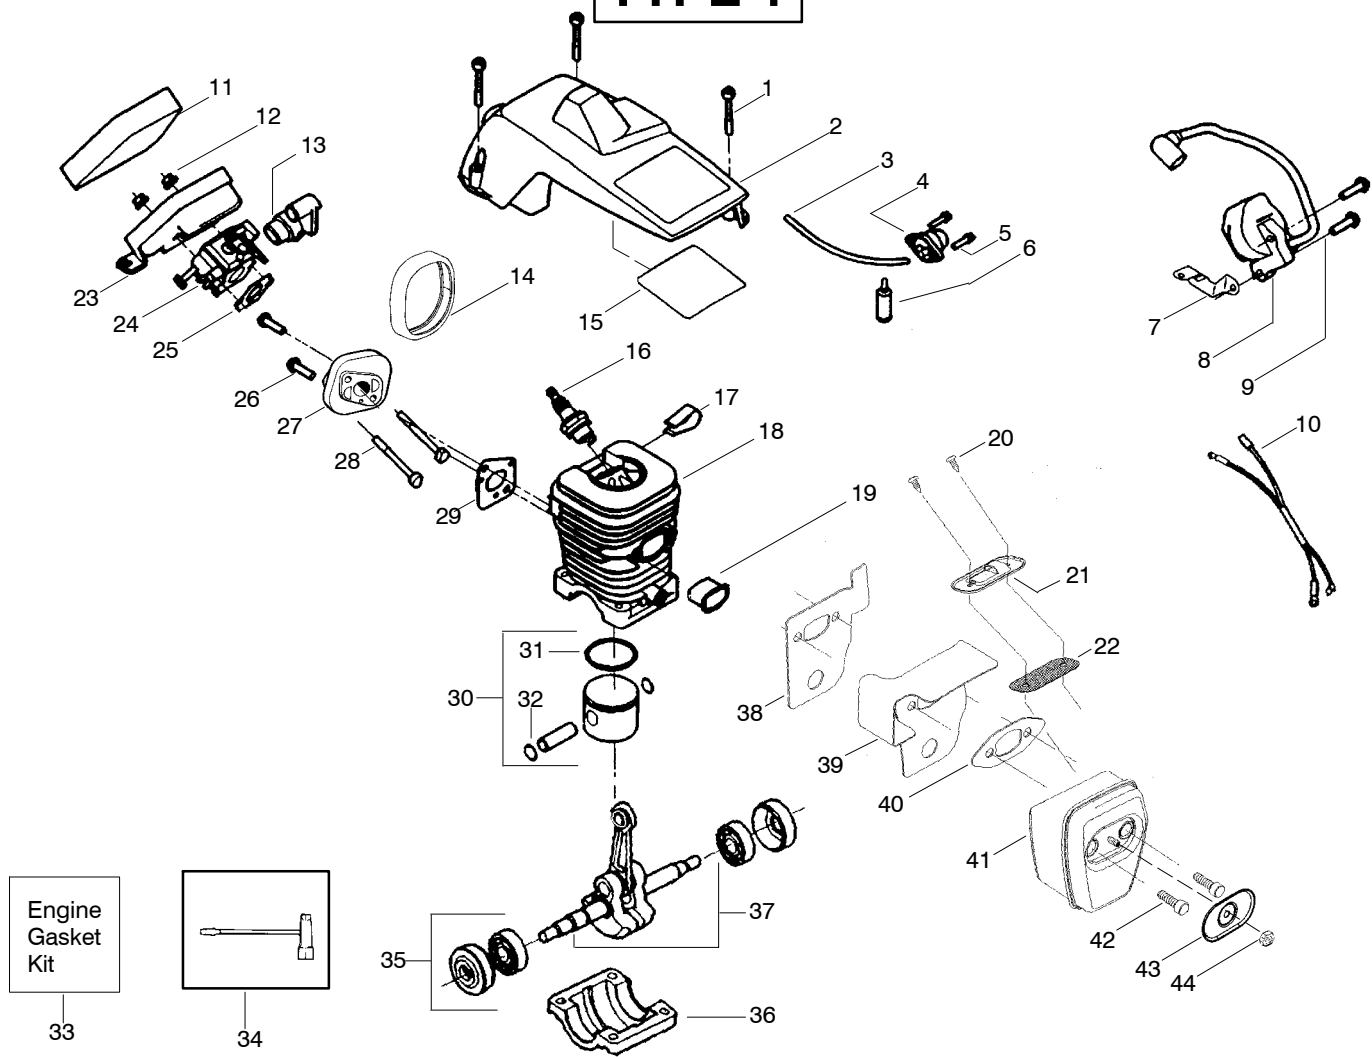

PARTS LIST NO. 530086182		Poulan PRO® PARTS LIST	MODEL(s) 260LE
DATE 8/30/04	Replaces 530086182 - 01/08/04		PAGE NO. 3
Note: Illustration may differ from actual model due to design changes			

TYPE 1

Ref.	Part No.	Description	Ref.	Part No.	Description	Ref.	Part No.	Description
1.	530016153	Screw	18.	530071411	Kit - Cylinder	33.	530069608	Kit - Engine Gasket (Incl. 25, 29 & 40)
2.	530055638	Assy - Cylinder Shield (includes # 15)	19.	530037652	Insulator - Heat	34.	530031135	Bar Wrench
3.	530069247	Kit - Fuel Line (Small)	20.	530016351	Screw - Outlet cover	35.	530056363	Assy - Seal & Bearing
4.	530047213	Assy - Air Purge	21.	530055759	Cover - Outlet	36.	530037935	Cap - Crankcase
5.	530015780	Screw	22.	530071413	Kit - Spark Arrestor (Incl. 20,21)	37.	530047062	Assy - Crankshaft
6.	530095646	Assy - Fuel Pick-up	23.	530047604	Air Filter Housing	38.	530054885	Backplate
7.	530047442	Strap - Ground	24.	---	Kit - Carburetor (WT - 599) (W - 9A)	39.	530054880	Guide - Outlet
8.	530039198	Ignition Module	25.	530071409	Gasket - Carb.	40.	530069608	Gasket - Muffler
9.	530015814	Screw	26.	530016386	Screw	41.	530054886	Assy - Muffler (Incl. 38 - 40,42)
10.	530049117	Assy - Wire Harness	27.	530049700	Carb. Adapter	42.	530016338	Bolt - Muffler
11.	530037793	Foam - Air Filter	28.	530016187	Screw	43.	530055586	Cover - Bolt
12.	530016101	Nut	29.	530069608	Gasket - Carb Adaptor	44.	530016359	Nut - Brass
13.	530035526	Grommet - Carb Adjust	30.	530069719	Kit - Piston (Incl. 31 & 32)	Not Shown		
14.	530054144	Seal - Carb Adapter	31.	530038729	Ring - Piston	530163637	Operator Manual	
15.	530055698	Reflector - Heat	32.	530015697	Retainer - Piston Pin	530038257	Decal - Warn. Instr.	
16.	952030150	Spark Plug (RCJ - 7Y)						
17.	530016136	Clip - High Tension Lead						

✓ = NEW PART NUMBER FOR THIS IPL   * = REFER TO THE SERVICE REFERENCE INDICATED FOR MORE INFORMATION. (LOCATED AT END OF IPL)
● = THESE PARTS ARE ILLUSTRATED FOR CLARITY. ORDER COMPLETE ASSEMBLY.