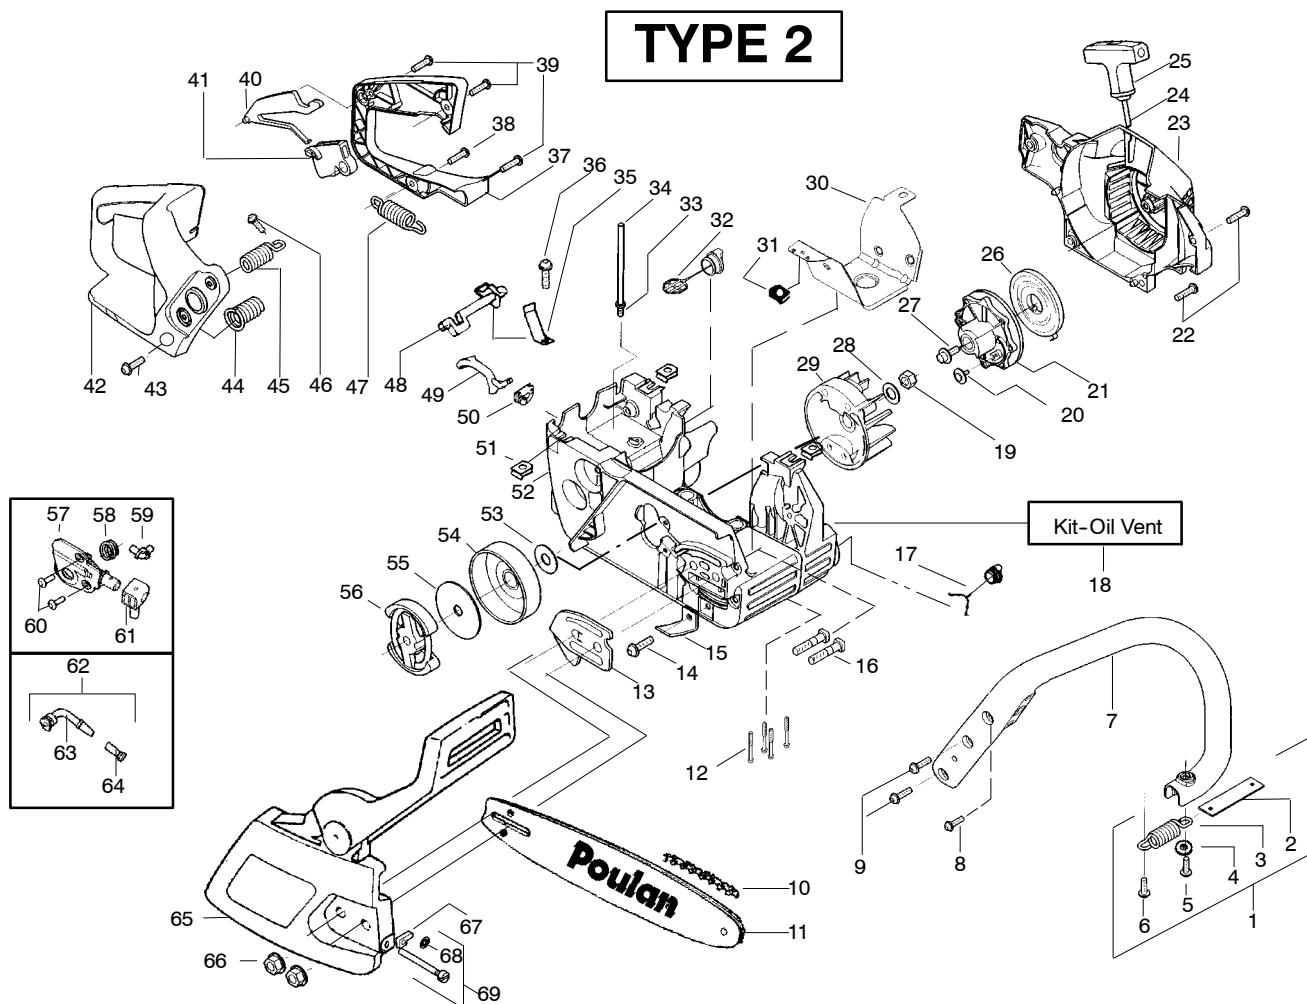

PARTS LIST NO. <b>530086181</b>		<b>POULAN® PARTS LIST</b>	CHAIN SAW MODEL(s) <b>2550 LE</b>
DATE <b>8/30/04</b>	Replaces 530086181 - 01/08/04		<b>Note:</b> Illustration may differ from actual model due to design changes

✓ = NEW PART NUMBER FOR THIS IPL

★ = REFER TO THE SERVICE REFERENCE INDICATED FOR MORE INFORMATION. (LOCATED AT END OF IPL)

= THESE PARTS ARE ILLUSTRATED FOR CLARITY. ORDER COMPLETE ASSEMBLY.

PARTS LIST NO. <b>530086181</b>		<b>POULAN® PARTS LIST</b>	CHAIN SAW MODEL(s) <b>2550 LE</b>
DATE <b>8/30/04</b>	Replaces 530086181 - 01/08/04		<b>Note:</b> Illustration may differ from actual model due to design changes

↗ = NEW PART NUMBER FOR THIS IPL

★ = REFER TO THE SERVICE REFERENCE INDICATED FOR MORE INFORMATION. (LOCATED AT END OF IPL)

PARTS LIST NO. <b>530086181</b>		<b>POULAN® PARTS LIST</b>	CHAIN SAW MODEL(s) <b>2550 LE</b>
DATE <b>8/30/04</b>	Replaces 530086181 - 01/08/04		<b>Note:</b> Illustration may differ from actual model due to design changes