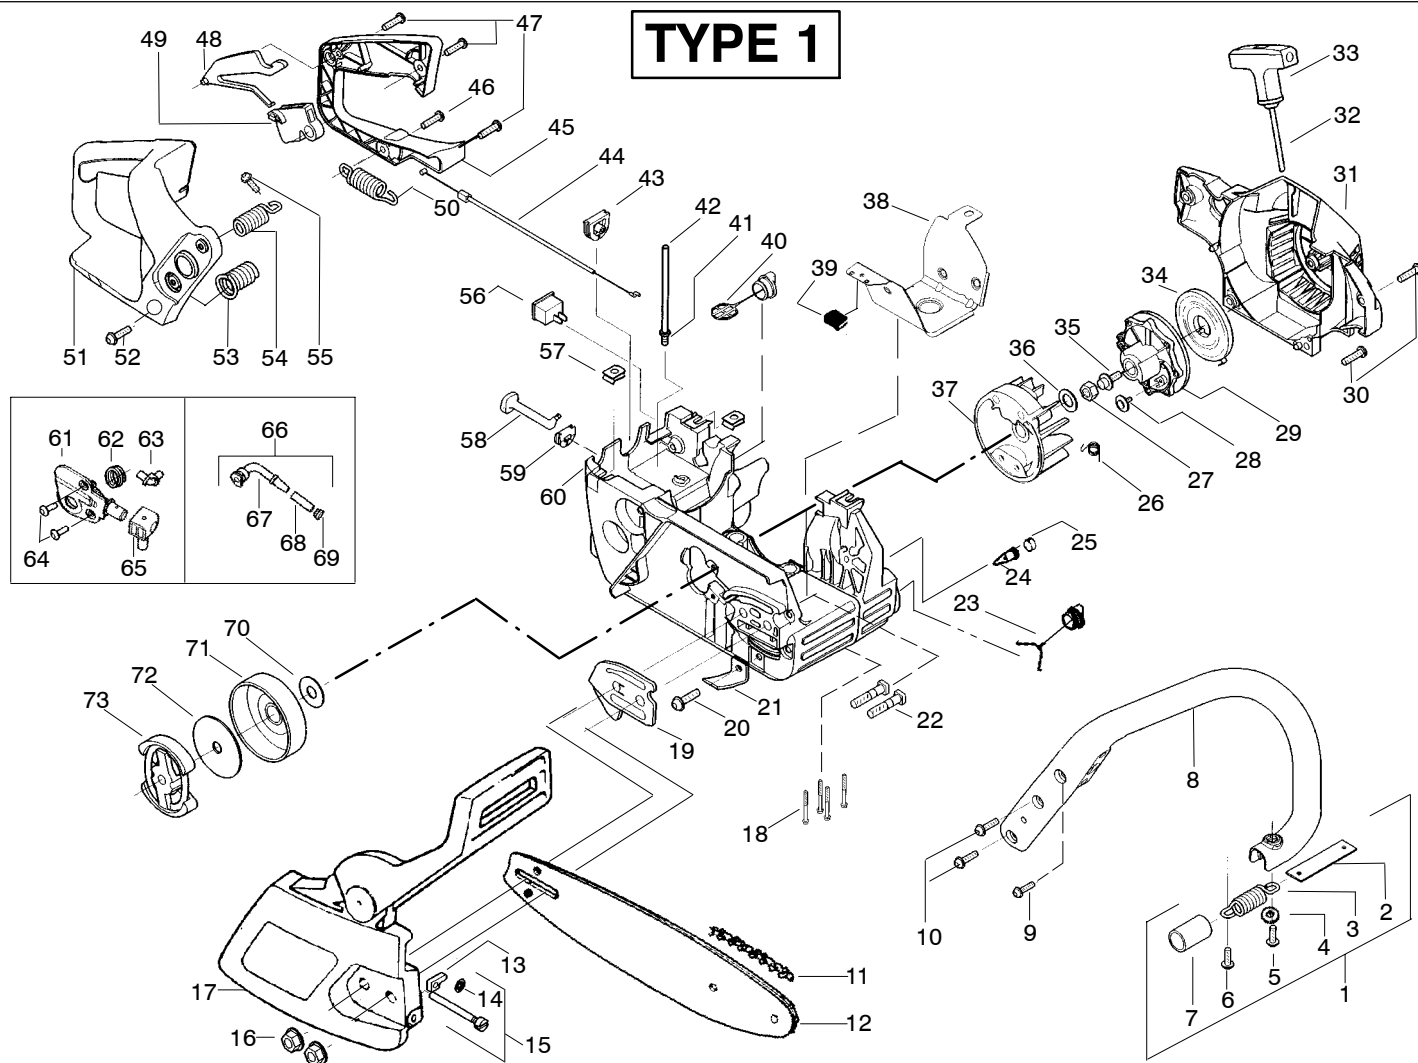

PARTS LIST NO. 530086181		POULAN® PARTS LIST	CHAIN SAW MODEL(s) 2550 LE	
DATE 8/30/04	Replaces 530086181 - 01/08/04		Note: Illustration may differ from actual model due to design changes	PAGE NO. 1

TYPE 1

Ref.	Part No.	Description	Ref.	Part No.	Description	Ref.	Part No.	Description
1.	530047963	Assy. - Isolator	29.	530037817	Starter Pulley	55.	530015875	Screw
2.	530047608	Limiter Strap	30.	530015892	Screw	56.	530069572	Kit - Switch
3.	530042082	Spring - Isolator	31.	530049334	Fan Housing	57.	530015922	Nut - "U" - Type
4.	530015123	Washer	32.	530069232	Kit - Rope	58.	530047605	Knob - Choke
5.	530016018	Screw	33.	530037485	Starter Handle	59.	530049005	Grommet - Knob
6.	530015843	Screw	34.	530027531	Recoil Spring	60.	530047618	Chassis Ass'y. (Incl. 22 - 25, 40 & from page 2, 3, 6)
7.	530036142	Sleeve - AV Spring	35.	530015920	Screw	61.	530071259	Kit - Oil Pump
8.	530047583	Front Handle	36.	530015127	Washer - Flywheel	62.	530037820	Gear - Worm Spring
9.	530015940	Screw	37.	530039209	Flywheel Ass'y.	63.	530049477	Elbow - Oil Pickup
10.	530015814	Screw	38.	530055183	Shield - Heat	64.	530016064	Screw
11.	952051338	Chain - 18"	39.	530055322	Clip - "U"	65.	530019206	Seal Block
12.	952044418	Bar - 18"	40.	530047192	Fuel Cap Ass'y.	66.	530047663	Oil Pick-up Ass'y (Incl. 67 - 69)
13.	530015826	Pin - Bar Adjust	41.	530023877	Fitting - fuel line	67.	530038373	Pick-up Oiler
14.	530038593	Retainer - Bar Adjust	42.	530069216	Kit - Fuel line (large)	68.	530037821	Oil Filter
15.	530069611	Kit - Bar Adjust (Incl. 13 & 14)	43.	530047631	Grommet - Cable	69.	530030189	Plug - Oil Filter
16.	530015917	Nut - Bar Mounting	44.	530047602	Cable - Throttle	70.	530015907	Washer - Thrust
17.	530054735	Kit - Chain Brake	45.	530047581	Cover - Rear Handle	71.	530047061	Assy. - Clutch Drum w/bearing
18.	530016132	Screw	46.	530015886	Screw	72.	530015611	Washer - Clutch
19.	530038238	Plate - Bar Mounting	47.	530015906	Screw	73.	530014949	Assy. Clutch
20.	530015814	Screw	48.	530036098	Throttle Lockout			
21.	530029850	Chain Catcher	49.	530036097	Trigger - Throttle			
22.	530016133	Bolt - Bar	50.	530042082	Spring - Isolator			
23.	530010846	Oil Cap Ass'y.	51.	530047582	Handle - Rear			
24.	530026119	Check Valve	52.	530015814	Screw			
25.	530038264	Plug - Bronze Vent	53.	530053274	Assy. Isolator - lower			
26.	530023817	Spring - Starter Dog	54.	530071385	Isolator Kit (Upper)			
27.	530016134	Nut - Flywheel						
28.	530016080	Screw						

✓ = NEW PART NUMBER FOR THIS IPL

★ = REFER TO THE SERVICE REFERENCE INDICATED FOR MORE INFORMATION. (LOCATED AT END OF IPL)

= THESE PARTS ARE ILLUSTRATED FOR CLARITY. ORDER COMPLETE ASSEMBLY.