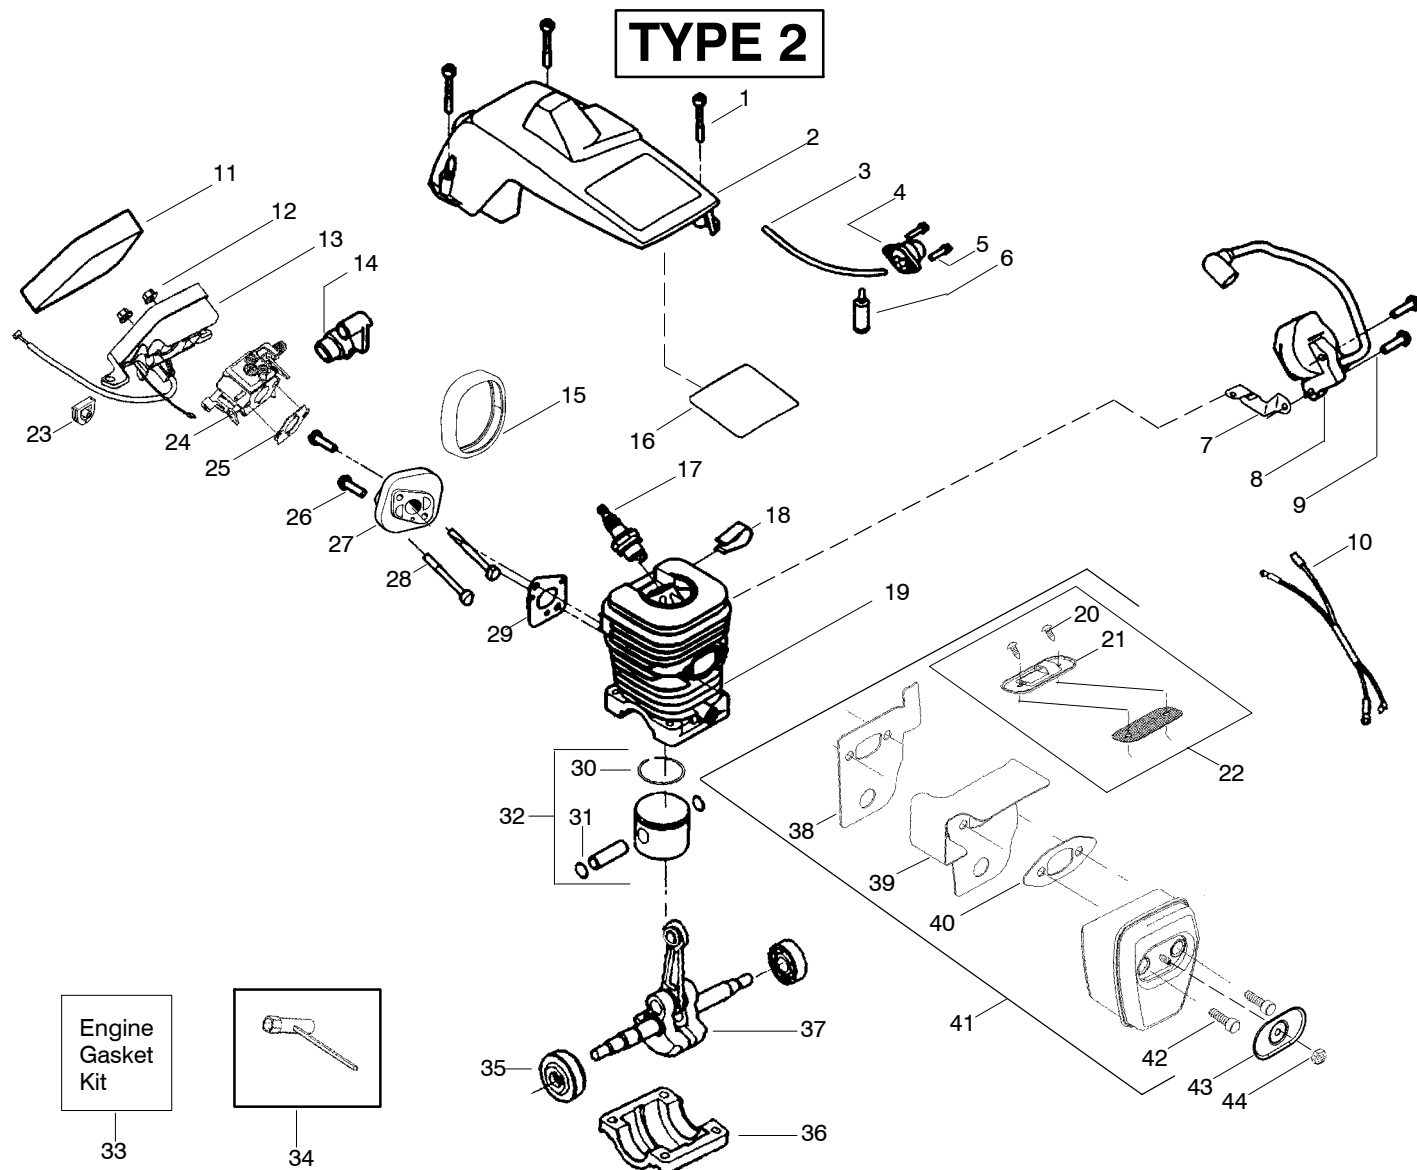

PARTS LIST NO. 530086181		POULAN® PARTS LIST	CHAIN SAW MODEL(s) 2550 LE
DATE 8/30/04	Replaces 530086181 - 01/08/04	Note: Illustration may differ from actual model due to design changes	PAGE NO. 4

Ref.	Part No.	Description	Ref.	Part No.	Description	Ref.	Part No.	Description
1.	530016153	Screw	19.	530012550	Cylinder	34.	530031163	Bar Wrench
2.	530055638	Assy – Cylinder Shield (includes # 16)	20.	530016351	Screw – Outlet cover	35.	530056363	Assy – Seal & Bearing
3.	530069247	Kit – Fuel Line (Small)	21.	530054883	Cover – Outlet	36.	530037935	Cap – Crankcase
4.	530071835	Kit – Purge Bulb (incl. #5)	22.	530071413	Kit – Spark Arrestor (Incl. 20,21)	37.	530047062	Assy – Crankshaft
5.	530015780	Screw	23.	530047631	Grommet – Throttle Cable	38.	530054885	Backplate
6.	530095646	Assy – Fuel Pick-up	24.	---		39.	530054880	Guide – Outlet
7.	530047442	Strap – Ground		530071820	Zama (W – 20)	40.	530069608	Gasket – Muffler (kit)
8.	530039198	Ignition Module		530071821	Walbro (WT – 662)	41.	530054886	Assy – Muffler (Incl. 38 – 40,42)
9.	530015814	Screw	25.	530069608	Gasket – Carb. (kit)	42.	530016338	Bolt – Muffler
10.	530057475	Assy – Wire Harness	26.	530016386	Screw	43.	530055586	Cover – Bolt
11.	530037793	Foam – Air Filter	27.	530049700	Carb. Adapter	44.	530016359	Nut – Brass
12.	530016101	Nut	28.	530016187	Screw			Not Shown
13.	530057702	Assy – Air Box	29.	530069608	Gasket – Adaptor (kit)			
14.	530035526	Grommet – Carb Adjust	30.	530038729	Ring – Piston			
15.	530054144	Seal – Carb Adapter	31.	530015697	Retainer – Piston Pin			
16.	530055698	Reflector – Heat	32.	530071408	Kit – Piston (Incl. 30 & 31)			
17.	952030150	Spark Plug (RCJ – 7Y)	33.	530069608	Kit – Engine Gasket (Incl. 25, 29 & 40)			
18.	530016136	Clip – High Tension Lead					530164596	Manual
							530057757	Decal – Warning

✓ = NEW PART NUMBER FOR THIS IPL

★ = REFER TO THE SERVICE REFERENCE INDICATED FOR MORE INFORMATION. (LOCATED AT END OF IPL)