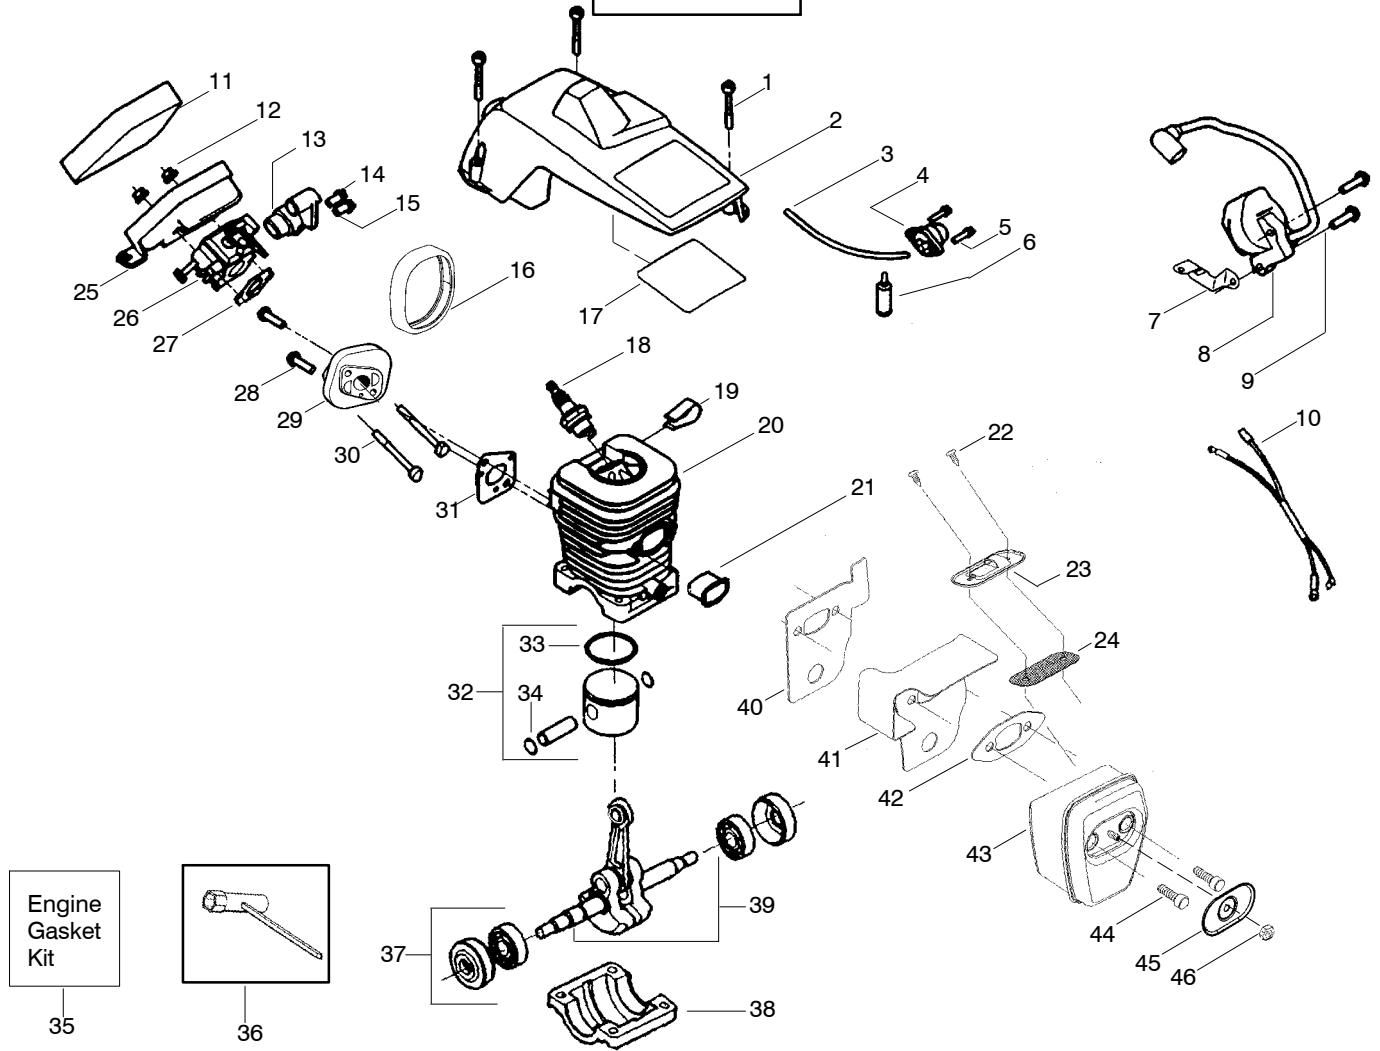

PARTS LIST NO. 530086181		POULAN® PARTS LIST	CHAIN SAW MODEL(s) 2550 LE	
DATE 8/30/04	Replaces 530086181 - 01/08/04		Note: Illustration may differ from actual model due to design changes	PAGE NO. 3

TYPE 1

Ref.	Part No.	Description	Ref.	Part No.	Description	Ref.	Part No.	Description
1.	530016153	Screw	19.	530016136	Clip - High Tension Lead	35.	530069608	Kit - Engine Gasket (Incl. 27, 31 & 42)
2.	530055638	Assy - Cylinder Shield (includes # 17)	20.	530071412	Kit - Cylinder	36.	530031163	Bar Wrench
3.	530069247	Kit - Fuel Line (Small)	21.	530037652	Insulator - Heat	37.	530056363	Assy - Seal & Bearing
4.	530047213	Assy - Air Purge	22.	530016351	Screw - Outlet cover	38.	530037935	Cap - Crankcase
5.	530015780	Screw	23.	530054883	Cover - Outlet	39.	530047062	Assy - Crankshaft
6.	530095646	Assy - Fuel Pick-up	24.	530071413	Kit - Spark Arrestor (Incl. 22,23)	40.	530054885	Backplate
7.	530047442	Strap - Ground	25.	530047604	Air Filter Housing	41.	530054880	Guide - Outlet
8.	530039198	Ignition Module	26.	530071409	Kit - Carburetor (WT599) (Incl. 14 & 15)	42.	530069608	Gasket - Muffler
9.	530015814	Screw	27.	530069608	Gasket - Carb.	43.	530054886	Assy - Muffler (Incl. 22 - 24)
10.	530049117	Assy - Wire Harness	28.	530015810	Screw	44.	530016338	Bolt - Muffler
11.	530037793	Foam - Air Filter	29.	530049700	Carb. Adapter	45.	530055586	Cover - Bolt
12.	530016101	Nut	30.	530016187	Screw	46.	530016359	Nut - Brass
13.	530049244	Grommet - Carb Adjust	31.	530069608	Gasket - Carb Adaptor			Not Shown
14.	530038479	Limit Cap - High	32.	530071408	Kit - Piston (Incl. 33 & 34)	530086531		Operator Manual
15.	530038478	Limit Cap - Low	33.	530038729	Ring - Piston	530038257		Decal - Warn. Instr.
16.	530054144	Seal - Carb Adapter	34.	530015697	Retainer - Piston Pin			
17.	530055698	Reflector - Heat						
18.	952030150	Spark Plug (RCJ - 7Y)						

✓ = NEW PART NUMBER FOR THIS IPL   * = REFER TO THE SERVICE REFERENCE INDICATED FOR MORE INFORMATION. (LOCATED AT END OF IPL)
● = THESE PARTS ARE ILLUSTRATED FOR CLARITY. ORDER COMPLETE ASSEMBLY.