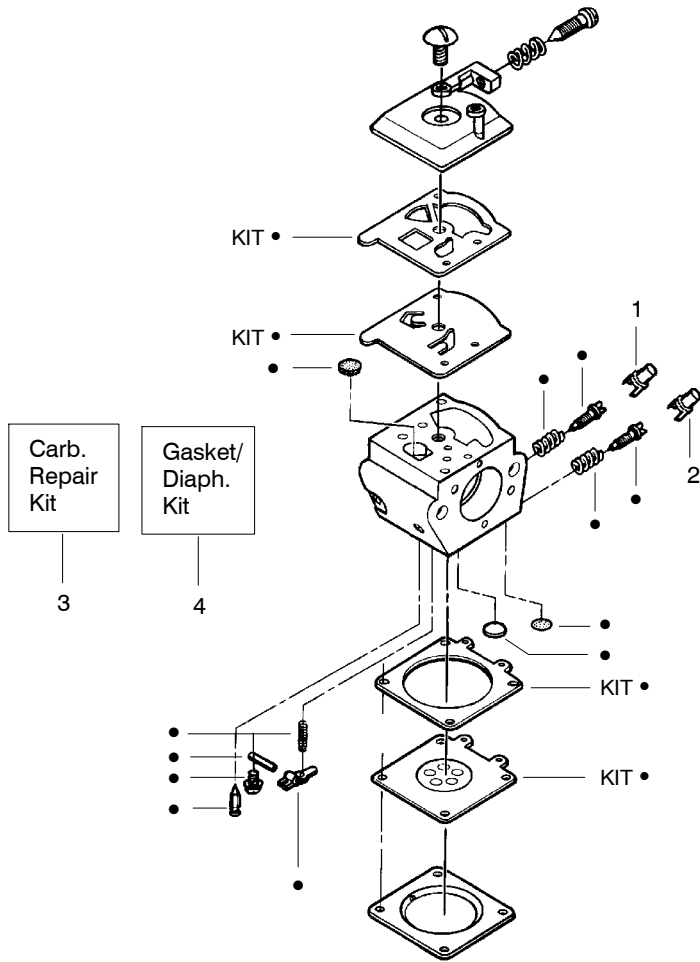

PARTS LIST NO. 530086181		POULAN® PARTS LIST	CHAIN SAW MODEL(s) 2550 LE	
DATE 8/30/04	Replaces 530086181 - 01/08/04		Note: Illustration may differ from actual model due to design changes	PAGE NO. 5

Carburetor Assembly - 530071409-WT599

Ref.	Part No.	Description
1.	530038479	Limiter Cap - High
2.	530038478	Limiter Cap - Low
3.	530069826	Carburetor Repair Kit (● Indicates Contents)
4.	530069844	Gasket/Diaphragm Kit (KIT=Indicates Contents)

Kit - Carburetor Assembly No. 530071621 - Walbro WT-625

Kit - Carburetor Assembly No. 530071820 - ZAMA W-20

Kit - Carburetor Assembly No. 530071821 - Walbro WT-662

Note: No Repair kits are available for these carburetors

● = THESE PARTS ARE ILLUSTRATED FOR CLARITY. ORDER COMPLETE ASSEMBLY.