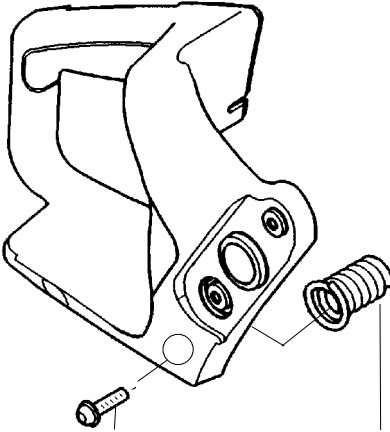

PARTS LIST NO. 530086181		POULAN® PARTS LIST	CHAIN SAW MODEL(s) 2550 LE	
DATE 8/30/04	Replaces 530086181 - 01/08/04		Note: Illustration may differ from actual model due to design changes	PAGE NO. 6

★★★★★ **Service Reference** ★★★★★

Note: Due to product improvements, your unit may have been built with or without the spring and screw shown below. If your unit does not have this spring and screw, no action is required. If your unit does have the spring and screw, please order the part numbers listed below.

530015814
Screw

530053274
Assy-Isolator Spring