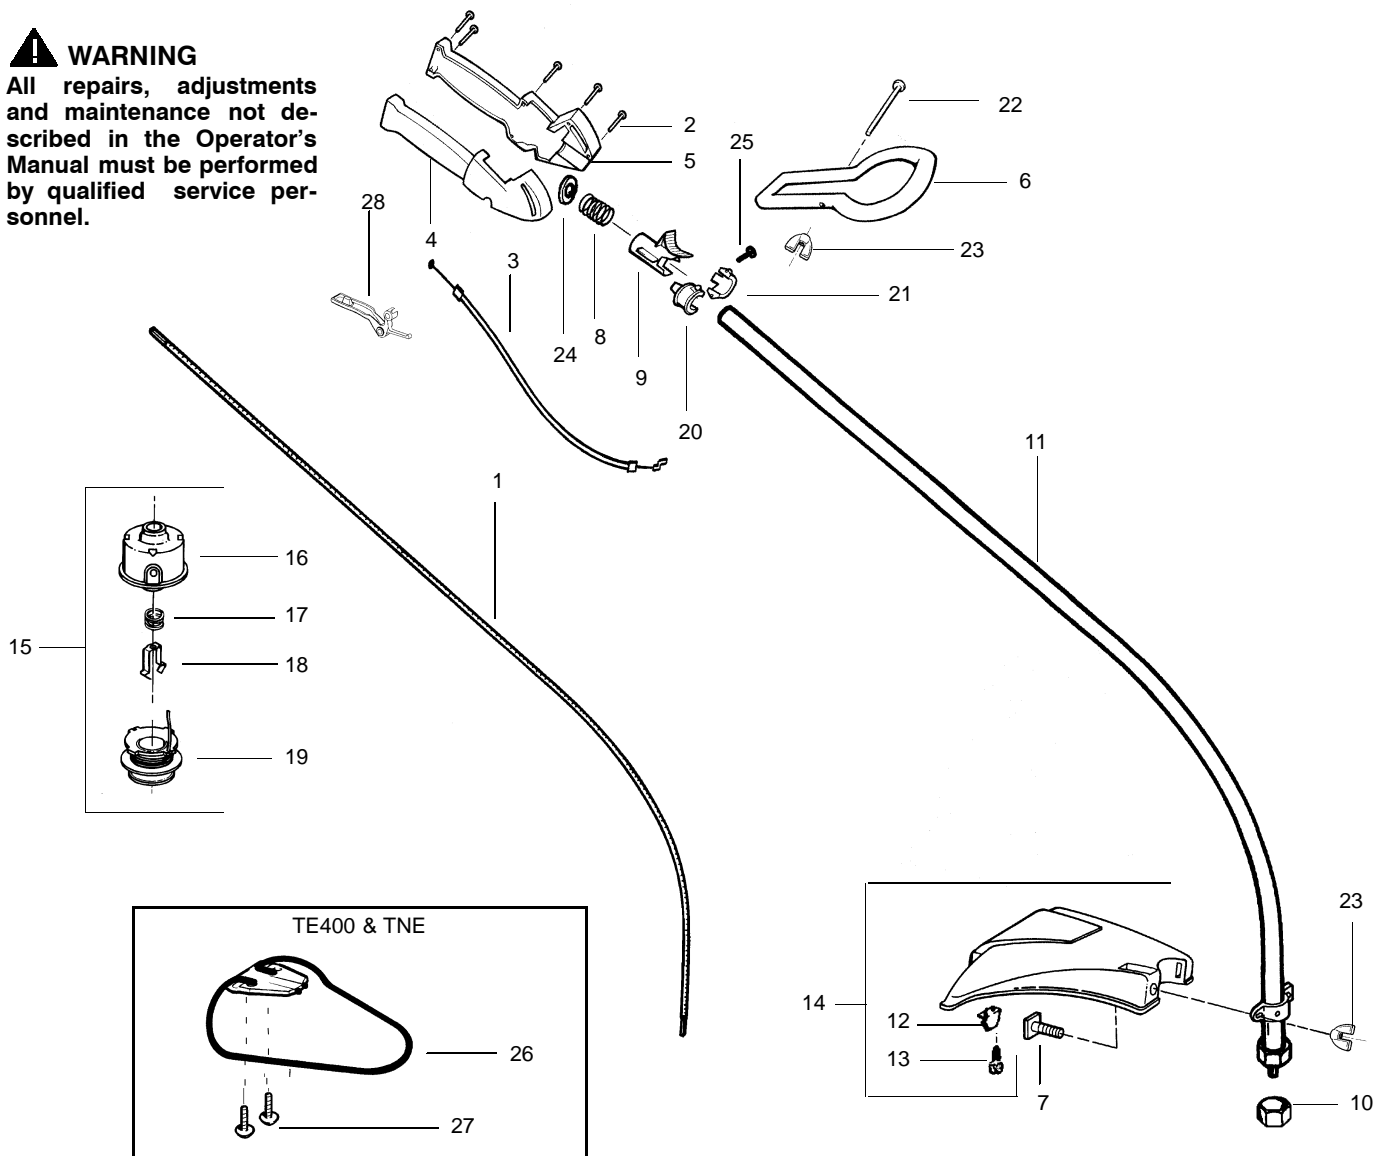

PARTS LIST NO. 530084334		WEED EATER® PARTS LIST	MODEL(s) Twist 'N Edge, XT35, UltraTrim, XT55 & TE400
DATE 7/13/01	REPLACES 530084334-9/7/00		Note: Illustration may differ from actual model due to design changes

⚠ WARNING
All repairs, adjustments and maintenance not described in the Operator's Manual must be performed by qualified service personnel.

Ref.	Part No.	Description	Ref.	Part No.	Description
1.	-	Drive Shaft	16.	530095380	Hub Ass'y
	530094551	TNE, XT35, XT55, Ultratrim	17.	530401958	Spring-Return
	530053613	TE400	18.	530401957	Retainer-Spool
2.	530016179	Screw	19.	952701678	Spool w/Line
3.	530049066	Throttle Cable Ass'y.	20.	530047912	Locator-right
4.	530047923	Throttle Hsg. (Right)	21.	530047911	Locator-left
5.	530047924	Throttle Hsg. (Left)	22.	530016173	Bolt-Handle
6.	530047919	Assist Handle	23.	530016118	Nut-Wing
7.	530015820	Bolt-Shield	24.	530016193	Washer
8.	530042084	Spring-Compression	25.	530015810	Screw
9.	530054060	Actuator	26.	530054459	Assy. wire form
10.	530094543	Dust Cup	27.	530016179	Screw
11.	-	Drive Shaft Hsg. Ass'y	28.	530038682	Trigger
	530095703	XT35, XT55, Ultratrim			
	530053611	TE400			
	530095941	TNE			
12.	530052286	Line Limiter	Not Shown		
13.	530015814	Screw-Line Limiter		-	Operator's Manual
14.	530069666	Shield Kit Ass'y. (Incl. 12 & 13)		530088832	Twist 'N Edge, XT35 & TE400
				530084278	UltraTrim & XT55
				530055350	Shaft Warning Decal
15.	952701676	Cutting Head Ass'y. (Incl. 16-19)		530049430	Decal-Starting Instruction One Pull - Models Ultratrim & XT55

✓ = NEW PART NUMBER FOR THIS IPL

* = REFER TO THE SERVICE REFERENCE INDICATED FOR MORE INFORMATION. (LOCATED AT END OF IPL)

PARTS LIST NO. 530084334		WEED EATER® PARTS LIST	MODEL(s) Twist 'N Edge, XT35, UltraTrim, XT55 & TE400
DATE 7/13/01	REPLACES 530084334-9/7/00		Note: Illustration may differ from actual model due to design changes