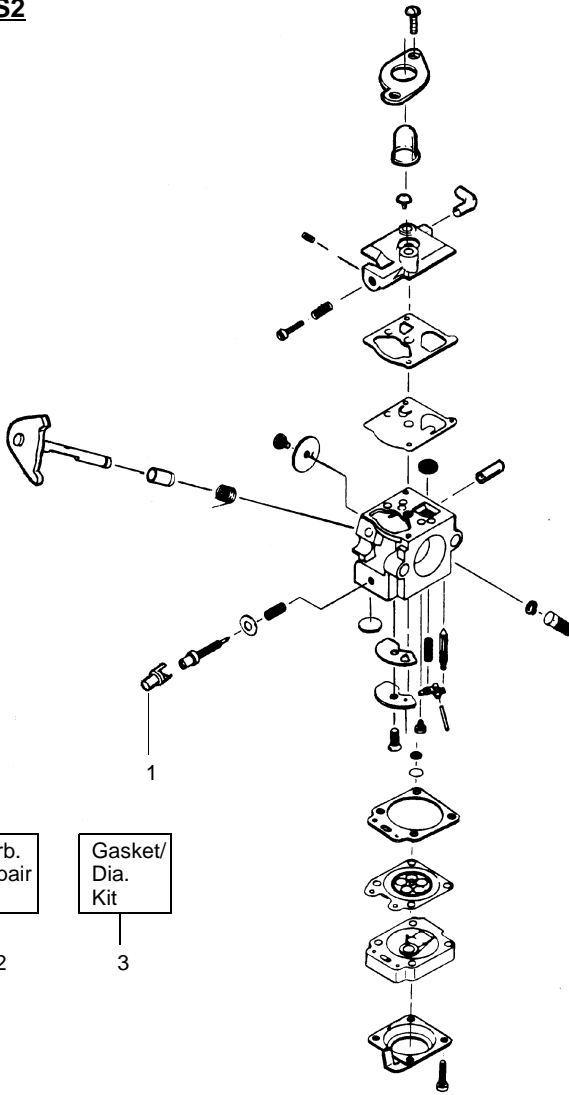

PARTS LIST NO. 530084334		WEED EATER® PARTS LIST	MODEL(s) Twist 'N Edge, XT35, UltraTrim, XT55 & TE400	
DATE 7/13/01	REPLACES 530084334-9/7/00		Note: Illustration may differ from actual model due to design changes	PAGE NO. 3

Carburetor Assembly
#530069754 - NonS2
#530069755 - S2

Ref.	Part No.	Description
1.	530038404	Limiter Cap
2.	-	Carburetor Repair Kit
	530069842	NonS2
	530069840	S2
3.	-	Gasket Diaphragm Kit
	530069844	NonS2
	530069845	S2

✓ = NEW PART NUMBER FOR THIS IPL

★ = REFER TO THE SERVICE REFERENCE INDICATED FOR MORE INFORMATION. (LOCATED AT END OF IPL)