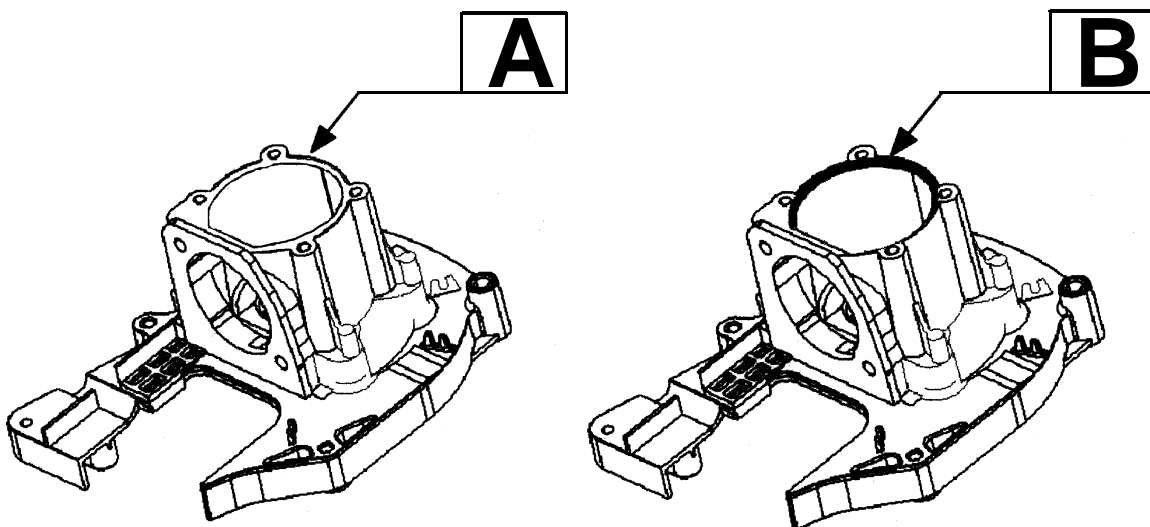

✓ = NEW PART NUMBER FOR THIS IPL

★ = REFER TO THE SERVICE REFERENCE INDICATED FOR MORE INFORMATION. (LOCATED AT END OF IPL)

PARTS LIST NO. 530084334		WEED EATER[®] PARTS LIST	MODEL(s) Twist 'N Edge, XT35, UltraTrim, XT55 & TE400
DATE 7/13/01	REPLACES 530084334-9/7/00		Note: Illustration may differ from actual model due to design changes

(B) Beveled surface – 530-054624 O-ring

✓ = NEW PART NUMBER FOR THIS IPL ★ = REFER TO THE SERVICE REFERENCE INDICATED FOR MORE INFORMATION. (LOCATED AT END OF IPL)
● = THESE PARTS ARE ILLUSTRATED FOR CLARITY. ORDER COMPLETE ASSEMBLY.