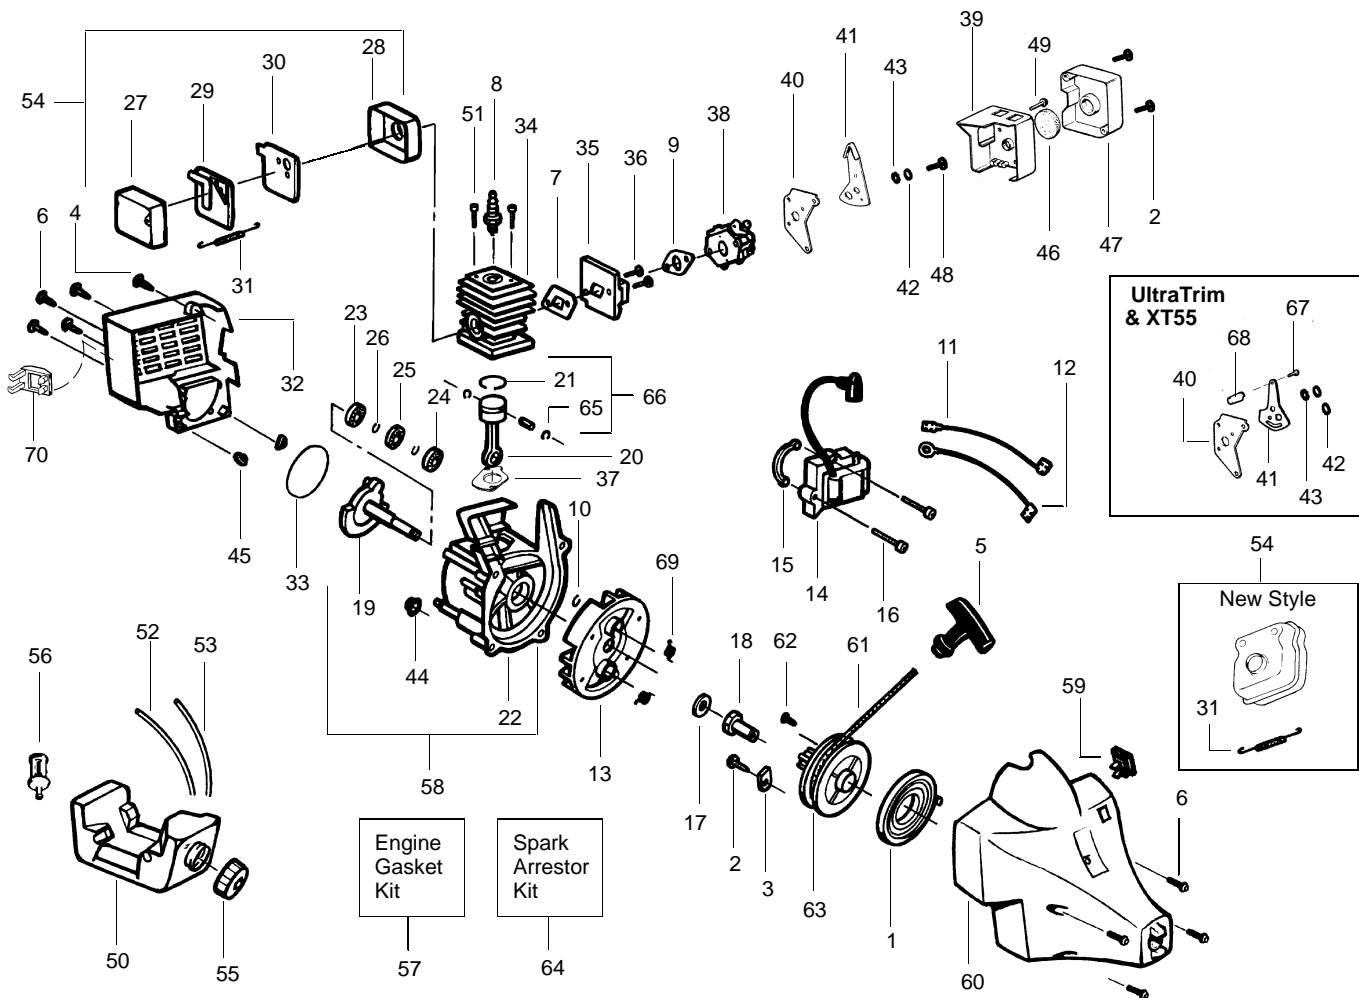

⚠ WARNING
All repairs, adjustments and maintenance not described in the Operator's Manual must be performed by qualified service personnel.

Ref.	Part No.	Description	Ref.	Part No.	Description
1.	-	Drive Shaft	16.	530095380	Hub Ass'y
	530094551	TNE, XT35, XT55, Ultratrim	17.	530401958	Spring-Return
	530053613	TE400	18.	530401957	Retainer-Spool
2.	530016179	Screw	19.	952701678	Spool w/Line
3.	530049066	Throttle Cable Ass'y.	20.	530047912	Locator-right
4.	530047923	Throttle Hsg. (Right)	21.	530047911	Locator-left
5.	530047924	Throttle Hsg. (Left)	22.	530016173	Bolt-Handle
6.	530047919	Assist Handle	23.	530016118	Nut-Wing
7.	530015820	Bolt-Shield	24.	530016193	Washer
8.	530042084	Spring-Compression	25.	530015810	Screw
9.	530054060	Actuator	26.	530054459	Assy. wire form
10.	530094543	Dust Cup	27.	530016179	Screw
11.	-	Drive Shaft Hsg. Ass'y	28.	530038682	Trigger
	530095703	XT35, XT55, Ultratrim			
	530053611	TE400			
	530095941	TNE			
12.	530052286	Line Limiter	Not Shown		
13.	530015814	Screw-Line Limiter		-	Operator's Manual
14.	530069666	Shield Kit Ass'y. (Incl. 12 & 13)		530088832	Twist 'N Edge, XT35 & TE400
				530084278	UltraTrim & XT55
				530055350	Shaft Warning Decal
15.	952701676	Cutting Head Ass'y. (Incl. 16-19)		530049430	Decal-Starting Instruction One Pull - Models Ultratrim & XT55

✓ = NEW PART NUMBER FOR THIS IPL

* = REFER TO THE SERVICE REFERENCE INDICATED FOR MORE INFORMATION. (LOCATED AT END OF IPL)

PARTS LIST NO. 530084334		WEED EATER® PARTS LIST	MODEL(s) Twist 'N Edge, XT35, UltraTrim, XT55 & TE400
DATE 7/13/01	REPLACES 530084334-9/7/00		Note: Illustration may differ from actual model due to design changes

↖ = NEW PART NUMBER FOR THIS IPL * = REFER TO THE SERVICE REFERENCE INDICATED FOR MORE INFORMATION. (LOCATED AT END OF IPL)

PARTS LIST NO. 530084334		WEED EATER® PARTS LIST	MODEL(s) Twist 'N Edge, XT35, UltraTrim, XT55 & TE400
DATE 7/13/01	REPLACES 530084334-9/7/00		Note: Illustration may differ from actual model due to design changes