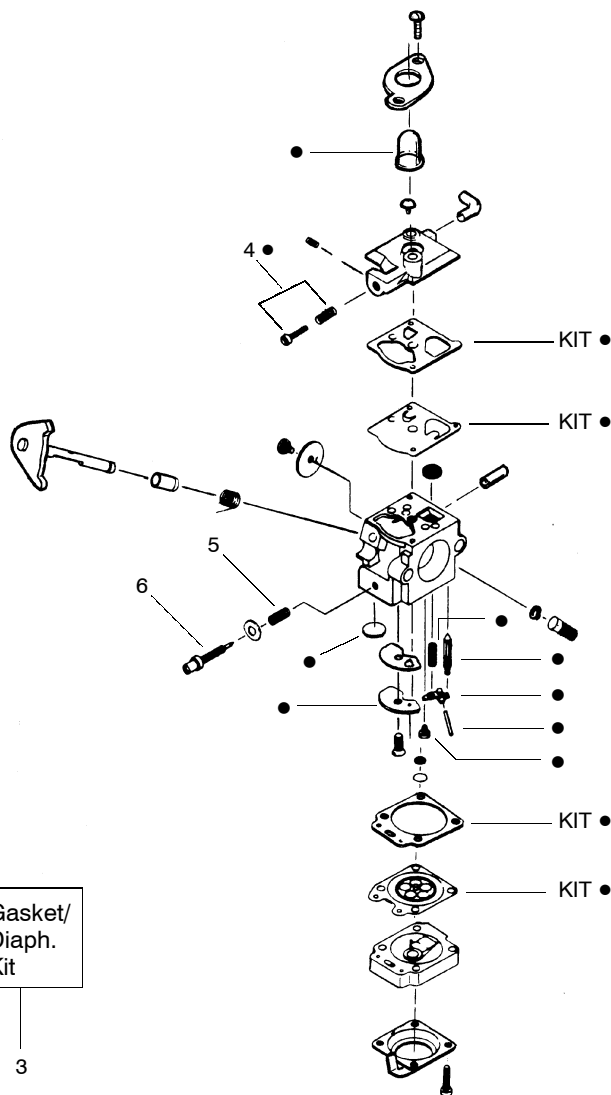

PARTS LIST NO. 530084032		WEED EATER® PARTS LIST	MODEL(s) FL21, XT25, Featherlite, Featherlite Plus & XT200	
DATE 02/22/00	REPLACES 530083595-7/20/99		Note: Illustration may differ from actual model due to design changes	PAGE NO. 3

Carburetor Assembly Kits

WA224-#530069770 - Type 2

WA226-#530069754 - Type 3

C1U-W7 Zama - See Service Ref.

WA223-#530069642 - Type 1

Carb.
Repair
Kit

Gasket/
Diaph.
Kit

2

3

Ref.	Part No.	Description
1.	530038404	Limiter Cap
2.	-	Carburetor Repair Kit (● Indicates Contents)
	530069839	WA223
	530069838	WA224 & WA226
	530069969	C1U-W7 (Zama)
3.	-	Gasket/Diaphragm Kit (KIT= Indicates Contents)
	530069844	WA223, WA224 & WA226
	530069970	C1U-W7 (Zama)
4.	530035296	Idle Screw & Spring Kit
5.	530035342	Low Speed Spring
6.	530035341	Low Speed Needle
Zama Carburetor Service Reference		
	★★★★★	If replacing the complete Zama Carburetor, it is not serviceable; you will need to order #530069754 Walbro Carburetor Ass'y.

✓ = NEW PART NUMBER FOR THIS IPL

★ = REFER TO THE SERVICE REFERENCE INDICATED FOR MORE INFORMATION. (LOCATED AT END OF IPL)