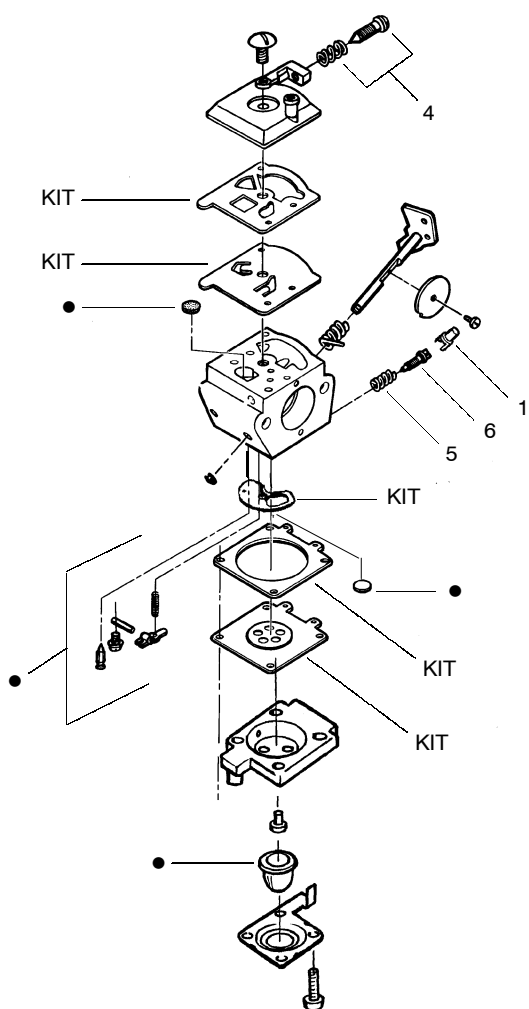

PARTS LIST NO. 530084032		WEED EATER® PARTS LIST	MODEL(s) FL21, XT25, Featherlite, Featherlite Plus & XT200	
DATE 02/22/00	REPLACES 530083595-7/20/99		Note: Illustration may differ from actual model due to design changes	PAGE NO. 3

Carburetor Assembly Kits

WA224-#530069770 - Type 2

WA226-#530069754 - Type 3

C1U-W7 Zama - See Service Ref.

WA223-#530069642 - Type 1

Carb.
Repair
Kit

Gasket/
Diaph.
Kit

2

3

Ref.	Part No.	Description
1.	530038404	Limiter Cap
2.	-	Carburetor Repair Kit (● Indicates Contents)
	530069839	WA223
	530069838	WA224 & WA226
	530069969	C1U-W7 (Zama)
3.	-	Gasket/Diaphragm Kit (KIT= Indicates Contents)
	530069844	WA223, WA224 & WA226
	530069970	C1U-W7 (Zama)
4.	530035296	Idle Screw & Spring Kit
5.	530035342	Low Speed Spring
6.	530035341	Low Speed Needle
Zama Carburetor Service Reference		
	★★★★★	If replacing the complete Zama Carburetor, it is not serviceable; you will need to order #530069754 Walbro Carburetor Ass'y.

✓ = NEW PART NUMBER FOR THIS IPL

★ = REFER TO THE SERVICE REFERENCE INDICATED FOR MORE INFORMATION. (LOCATED AT END OF IPL)