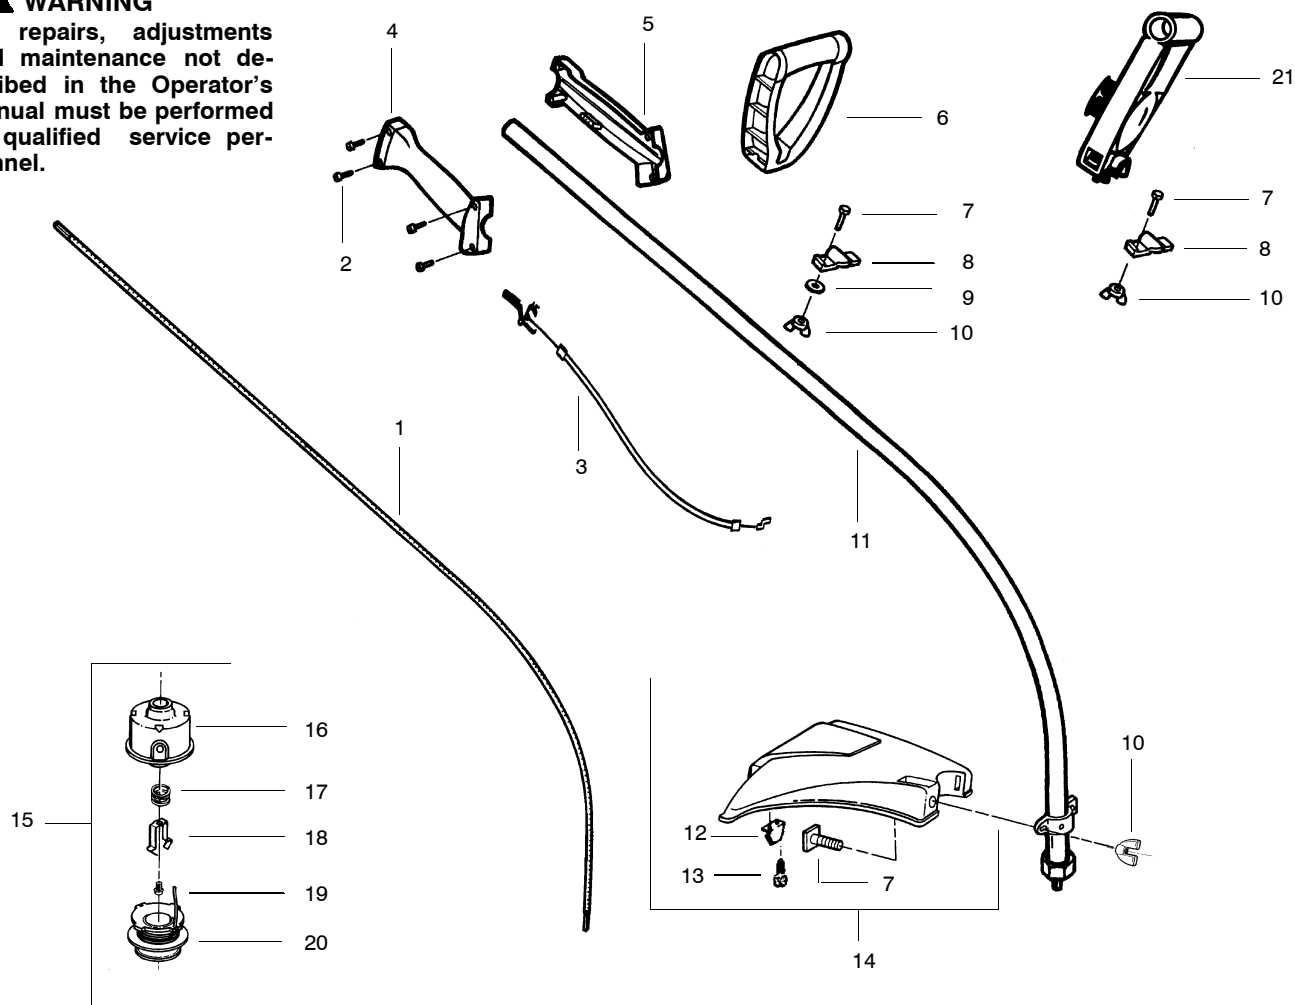

PARTS LIST NO. 530084032		WEED EATER® PARTS LIST	MODEL(s) FL21, XT25, Featherlite, Featherlite Plus & XT200
DATE 02/22/00	REPLACES 530083595-7/20/99		Note: Illustration may differ from actual model due to design changes

⚠ WARNING
All repairs, adjustments and maintenance not described in the Operator's Manual must be performed by qualified service personnel.

Ref.	Part No.	Description	Ref.	Part No.	Description
1.	— 530095613 530095423 *****	Drive Shaft XT25, Featherlite, XT200 – 45” Featherlite Plus – 51” FL21 (See Service Reference 1)	13.	— 530015957 530015886	Screw—Line Limiter FL21, XT25, Featherlite, XT200 Featherlite Plus
2.	530016273	Screw—Throttle Hsg.	14.	— 530069686 530069759	Shield Kit Ass’y. (Incl. 7, 10, 12 & 13) FL21, XT25, Featherlite, XT200 Featherlite Plus
3.	530053797	Throttle Cable Ass’y. (Includes Trigger)	15.	952701666	Cutting Head Ass’y. (Incl. 16–20)
4.	530038581	Throttle Hsg. (Right)	16.	530069690	Hub Ass’y
5.	530038580	Throttle Hsg. (Left)	17.	530401464	Spring—Compression
6.	530038708	Assist Handle	18.	530401466	Clip—Retainer—Head
7.	530015820	Bolt—Handle/Shield	19.	530401467	Screw w/ Washer –Head
8.	530094742	Clamp—Handle	20.	952711527	Spool w/Line
9.	530092062	Washer—Handle	21.	952701701	Handle Spool Buddy
10.	530401992	Wingnut—Handle/Shield		Not Shown	
11.	— 530069883 530069880 *****	Drive Shaft Hsg. Ass’y XT25, Featherlite, XT200 – 45” Featherlite Plus – 51” FL21 (See Service Reference 1)		530087310	Operator Manual
12.	— 530052287 530052286	Line Limiter FL21, XT25, Featherlite, XT200 Featherlite Plus		530047899	Shaft Warning Decal
				530047665	Stop Decal

✓ = NEW PART NUMBER FOR THIS IPL * = REFER TO THE SERVICE REFERENCE INDICATED FOR MORE INFORMATION. (LOCATED AT END OF IPL)

PARTS LIST NO. 530084032		WEED EATER® PARTS LIST	MODEL(s) FL21, XT25, Featherlite, Featherlite Plus & XT200
DATE 02/22/00	REPLACES 530083595 - 7/20/99		Note: Illustration may differ from actual model due to design changes