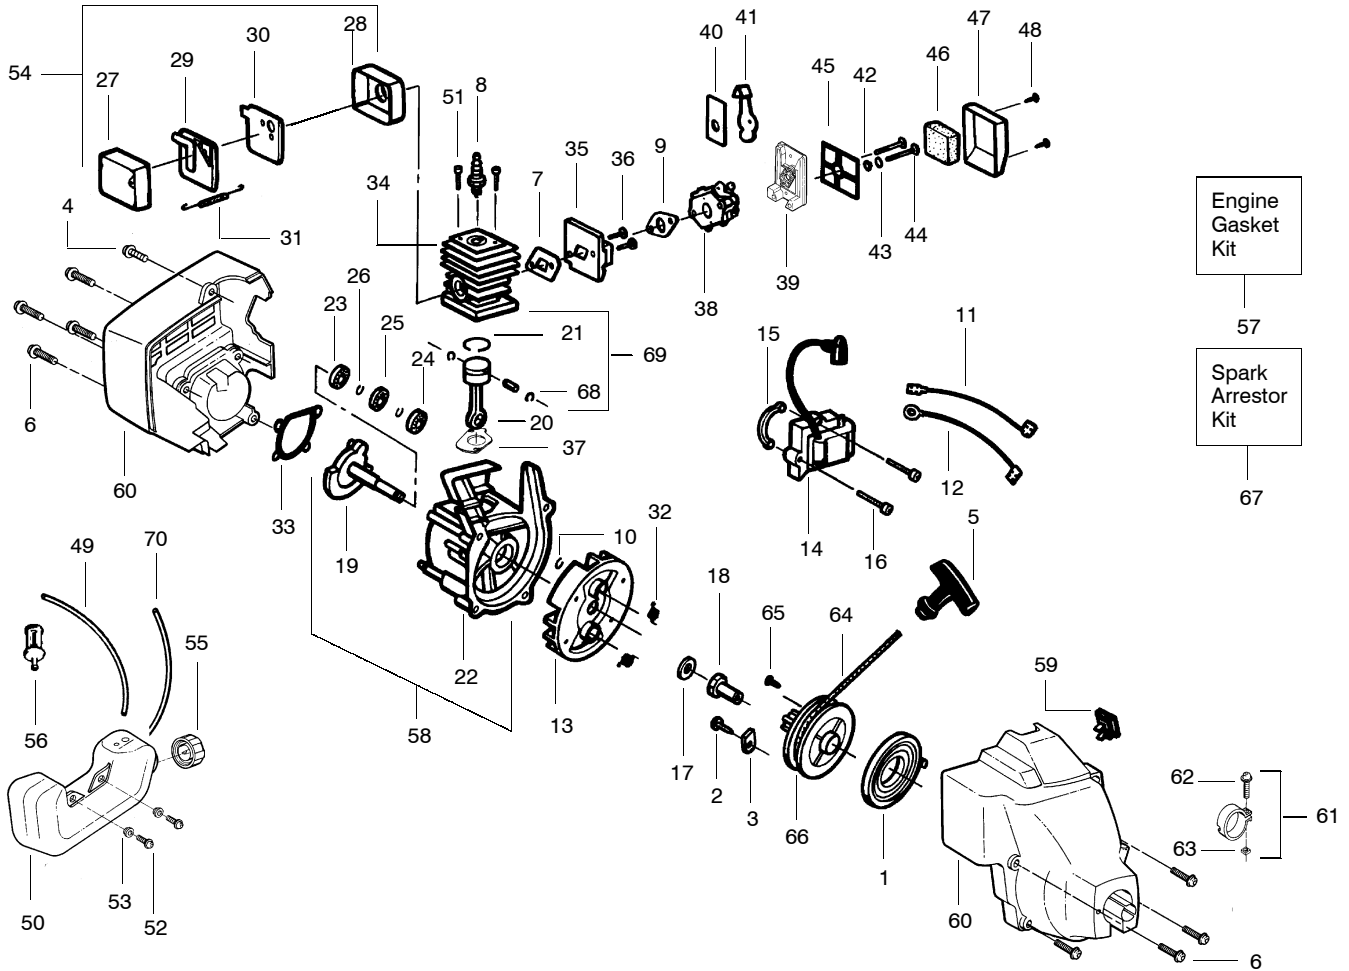

⚠ WARNING
All repairs, adjustments and maintenance not described in the Operator's Manual must be performed by qualified service personnel.

Ref.	Part No.	Description	Ref.	Part No.	Description
1.	— 530095613 530095423 *****	Drive Shaft XT25, Featherlite, XT200 – 45” Featherlite Plus – 51” FL21 (See Service Reference 1)	13.	— 530015957 530015886	Screw—Line Limiter FL21, XT25, Featherlite, XT200 Featherlite Plus
2.	530016273	Screw—Throttle Hsg.	14.	— 530069686 530069759	Shield Kit Ass’y. (Incl. 7, 10, 12 & 13) FL21, XT25, Featherlite, XT200 Featherlite Plus
3.	530053797	Throttle Cable Ass’y. (Includes Trigger)	15.	952701666	Cutting Head Ass’y. (Incl. 16–20)
4.	530038581	Throttle Hsg. (Right)	16.	530069690	Hub Ass’y
5.	530038580	Throttle Hsg. (Left)	17.	530401464	Spring—Compression
6.	530038708	Assist Handle	18.	530401466	Clip—Retainer—Head
7.	530015820	Bolt—Handle/Shield	19.	530401467	Screw w/ Washer –Head
8.	530094742	Clamp—Handle	20.	952711527	Spool w/Line
9.	530092062	Washer—Handle	21.	952701701	Handle Spool Buddy
10.	530401992	Wingnut—Handle/Shield		Not Shown	
11.	— 530069883 530069880 *****	Drive Shaft Hsg. Ass’y XT25, Featherlite, XT200 – 45” Featherlite Plus – 51” FL21 (See Service Reference 1)		530087310	Operator Manual
12.	— 530052287 530052286	Line Limiter FL21, XT25, Featherlite, XT200 Featherlite Plus		530047899	Shaft Warning Decal
				530047665	Stop Decal

✓ = NEW PART NUMBER FOR THIS IPL * = REFER TO THE SERVICE REFERENCE INDICATED FOR MORE INFORMATION. (LOCATED AT END OF IPL)

PARTS LIST NO. 530084032		WEED EATER® PARTS LIST	MODEL(s) FL21, XT25, Featherlite, Featherlite Plus & XT200
DATE 02/22/00	REPLACES 530083595 - 7/20/99		Note: Illustration may differ from actual model due to design changes

SERVICE REFERENCE

1. The Weedeater FL21 was built using (2) different Drive Shaft and Driveshaft Housings.
When ordering a replacement, measure the length of the Drive Shaft and order accordingly.

Drive Shaft
530095613-45"
530095423-51"