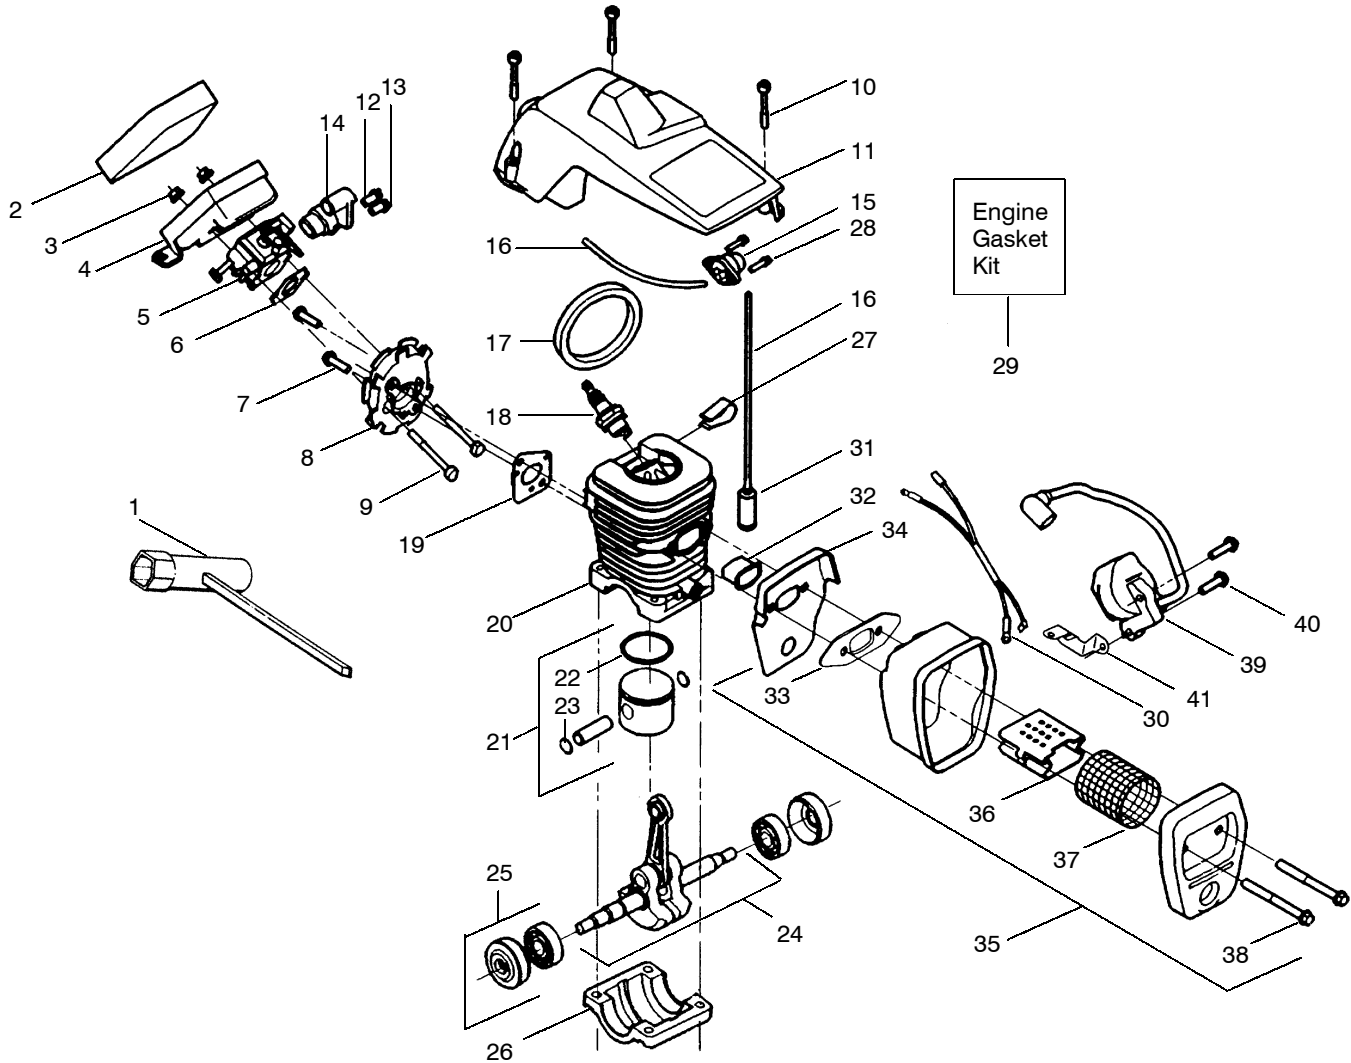

PARTS LIST NO. 530-083953		POULAN PRO® PARTS LIST	CHAIN SAW MODEL(S) 210
DATE 1/22/96	NEW		PAGE NO. 2
Note: Illustration may differ from actual model due to design changes			

Ref.	Part No.	Description	Ref.	Part No.	Description	Ref.	Part No.	Description
1.	530-031163	Bar Wrench	19.	530-019208	Gasket	36.	530-037813	Muffler Diffuser
2.	530-037793	Foam-Air Filter	20.	530-069702	Cylinder Kit	37.	530-036103	Spark Arrestor Screen
3.	530-016101	Nut	21.	530-069701	Piston Kit (Incl. 22 & 23)	38.	530-016132	Screw
4.	530-037804	Air Filter Housing	22.	530-029805	Piston Ring	39.	530-039167	Ignition Module
5.	530-069703	Carburetor Ass'y. Kit (Incl. 12 & 13)	23.	530-015697	Retainer-Piston Pin	40.	530-015905	Screw
6.	530-019239	Carb. Gasket	24.	530-047062	Crankshaft Ass'y.	41.	530-047442	Ground Strap
7.	530-015810	Screw	25.	530-047827	Seal & Bearing Ass'y.			
8.	530-049342	Carb. Adapter Kit (Incl. 9 & 17)	26.	530-037935	Cap-Crankcase			
9.	530-016187	Screw	27.	530-016136	Clip-High Tension Lead			
10.	530-016102	Screw	28.	530-016090	Screw			
11.	530-037798	Cylinder Shield	29.	530-069608	Engine Gasket Kit (Incl. 6, 17, 19 & 33)	Not Shown		
12.	530-038318	Limiter Cap-High	30.	530-047834	Wire Harness Ass'y.	530-083349	Operator Manual	
13.	530-038317	Limiter Cap-Low	31.	530-014362	Fuel Filter	530-038257	Instruction Decal	
14.	530-049244	Grommet-Carb Adjust	32.	530-037652	Heat Insulator	530-031112	Clutch Ass'y. Tool	
15.	530-047213	Primer Ass'y.	33.	530-019221	Muffler Gasket	530-031097	Air Gap Gauge	
16.	530-069216	Primer Line Kit (Small Dia)	34.	530-038237	Muffler Back Plate	530-031160	Insert Tool-Limiter Cap	
17.	530-019210	Air Box Seal	35.	530-047207	Muffler Ass'y. (Incl. 33-34 & 36-38)	530-085218	Carrying Case	
18.	952-030150	Spark Plug (CJ-7Y)						

✓ = NEW PART NUMBER FOR THIS IPL   * = REFER TO THE SERVICE REFERENCE INDICATED FOR MORE INFORMATION. (LOCATED AT END OF IPL)
● = THESE PARTS ARE ILLUSTRATED FOR CLARITY. ORDER COMPLETE ASSEMBLY.

✓ = NEW PART NUMBER FOR THIS IPL   * = REFER TO THE SERVICE REFERENCE INDICATED FOR MORE INFORMATION. (LOCATED AT END OF IPL)
● = THESE PARTS ARE ILLUSTRATED FOR CLARITY. ORDER COMPLETE ASSEMBLY.