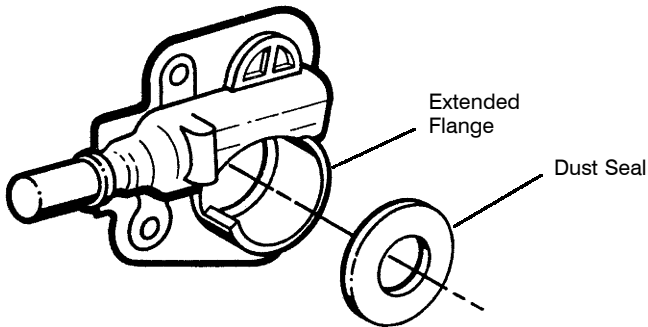

★SERVICE REFERENCE

1. Oil Pump Kit # 530-069788

When replacing the Oil Pump Body, Dust Plug, Gear Ass'y. Dowel-Pin or the O-Ring, you will have to order a completely new Oil Pump Kit part number # 530-069788.

Oil Pump Body
(New Style)