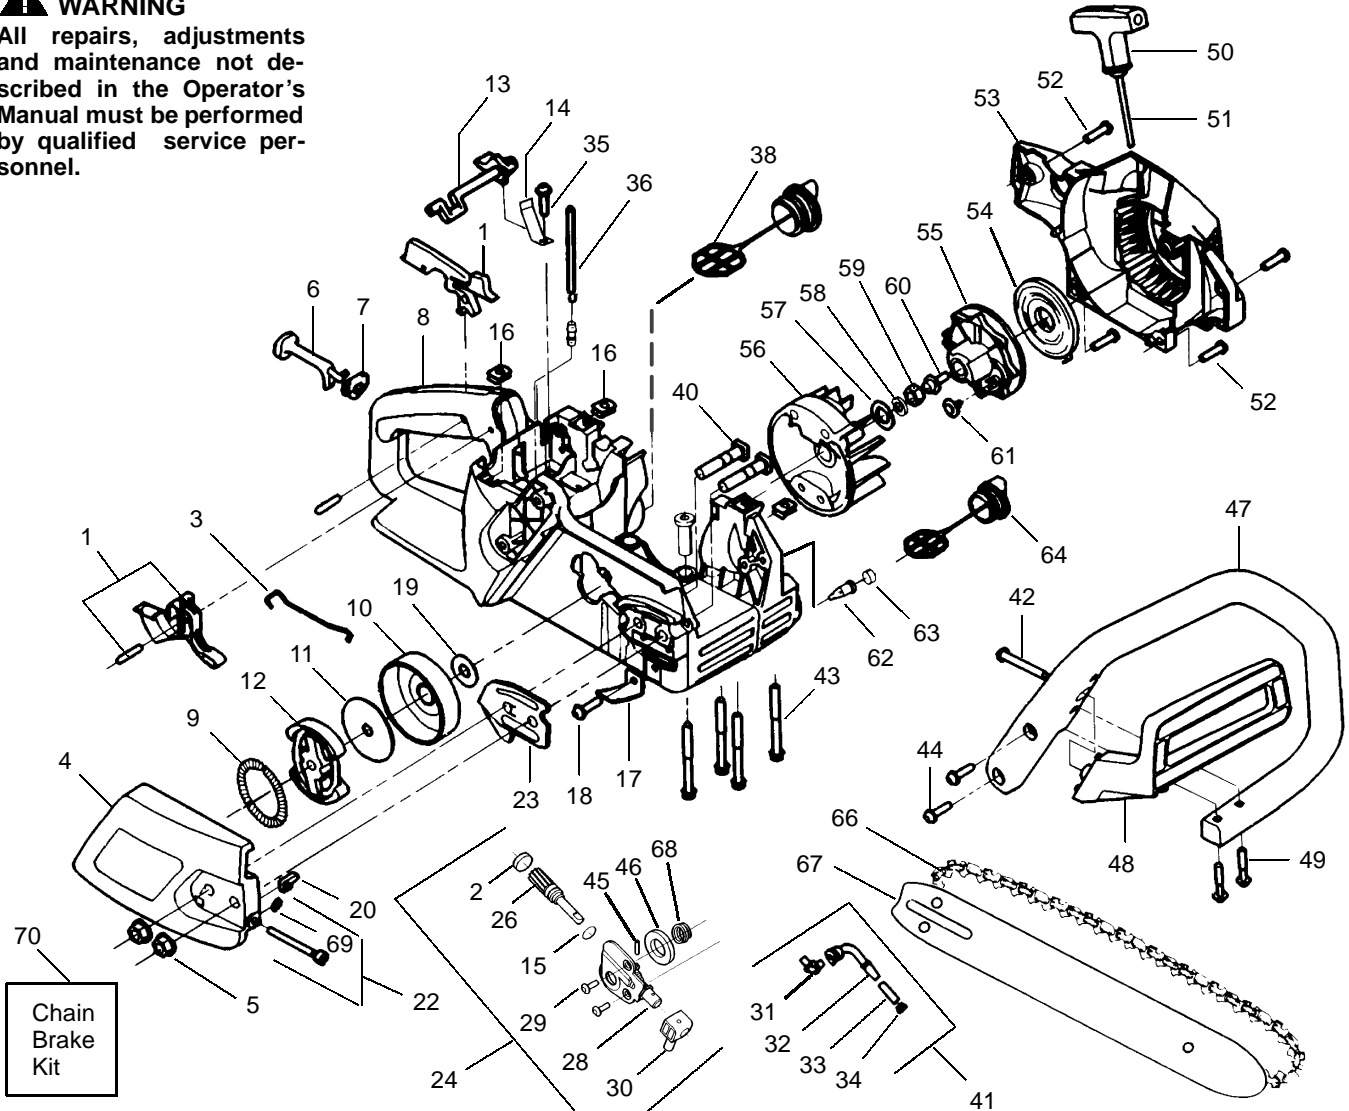

Ref.	Part No.	Description	Ref.	Part No.	Description	Ref.	Part No.	Description
1.	530-069724	Trigger & Lockout Kit (Includes Pin)	24.	★★★★	Oil Pump Kit - Ser. Ref.	49.	530-015940	Screw
2.	★★★★	Dust Plug - Ser. Ref.	26.	★★★★	Gear Ass'y. - Ser. Ref.	50.	530-037485	Starter Handle
3.	530-037809	Wire - Throttle	28.	★★★★	Oil Pump Body - Service Reference	51.	530-069232	Rope Kit
4.	530-038718	Clutch Cover	29.	530-016097	Screw	52.	530-015892	Screw
5.	530-015917	Nut - Bar Mounting	30.	530-019206	Seal Block	53.	530-049335	Fan Housing
6.	530-047989	Choke Lever	31.	530-038241	Fitting - Elbow	54.	530-027531	Recoil Spring
7.	530-038406	Grommet	32.	530-038373	Pick-Up Tube	55.	530-037817	Starter Pulley
8.	530-069802	Chassis Ass'y.	33.	530-037821	Oil Filter	56.	530-039209	Flywheel Ass'y.
9.	530-094188	Clutch Spring	34.	530-030189	Plug - Oil Filter	57.	530-400897	Washer
10.	530-047061	Clutch Drum Ass'y - w/Brg.	35.	530-015775	Screw	58.	530-001717	Lockwasher
11.	530-015611	Washer - Clutch	36.	530-069247	Fuel Line Kit (Large Dia.)	59.	530-016134	Nut
12.	530-014949	Clutch Ass'y.	38.	530-047192	Fuel Cap Ass'y. w/Retainer	60.	530-015920	Screw
13.	530-038227	Switch Lever	40.	530-016133	Bolt - Bar	61.	530-016080	Screw
14.	530-016149	Switch Spring	41.	530-047663	Oil-Pickup Ass'y. (Incl. 32, 33 & 34)	62.	530-026119	Check Valve
15.	530-019216	O-Ring Oiler	42.	530-016020	Screw	63.	530-038264	Plug - Oil Vent
16.	530-015922	Clip	43.	530-016132	Bolt	64.	530-010846	Oil Cap Ass'y.
17.	530-029850	Chain Catcher	44.	530-015905	Screw	66.	952-051209	Chain - 14"
18.	530-015905	Screw	45.	530-016138	Pin - Dowel	67.	952-044367	Bar - 14"
19.	530-015907	Washer - Thrust	46.	530-019231	Dust Seal	68.	530-037820	Worm Gear Spring
20.	530-016109	Pin - Bar Adjusting	47.	530-037799	Front Handle	69.	530-038593	Retainer - Bar Adjust
22.	530-069611	Bar Adjusting Kit (Incl. 69)	48.	530-038658	Handguard	70.	530-047514	Chain Brake Kit
23.	530-038238	Bar Mounting Plate						