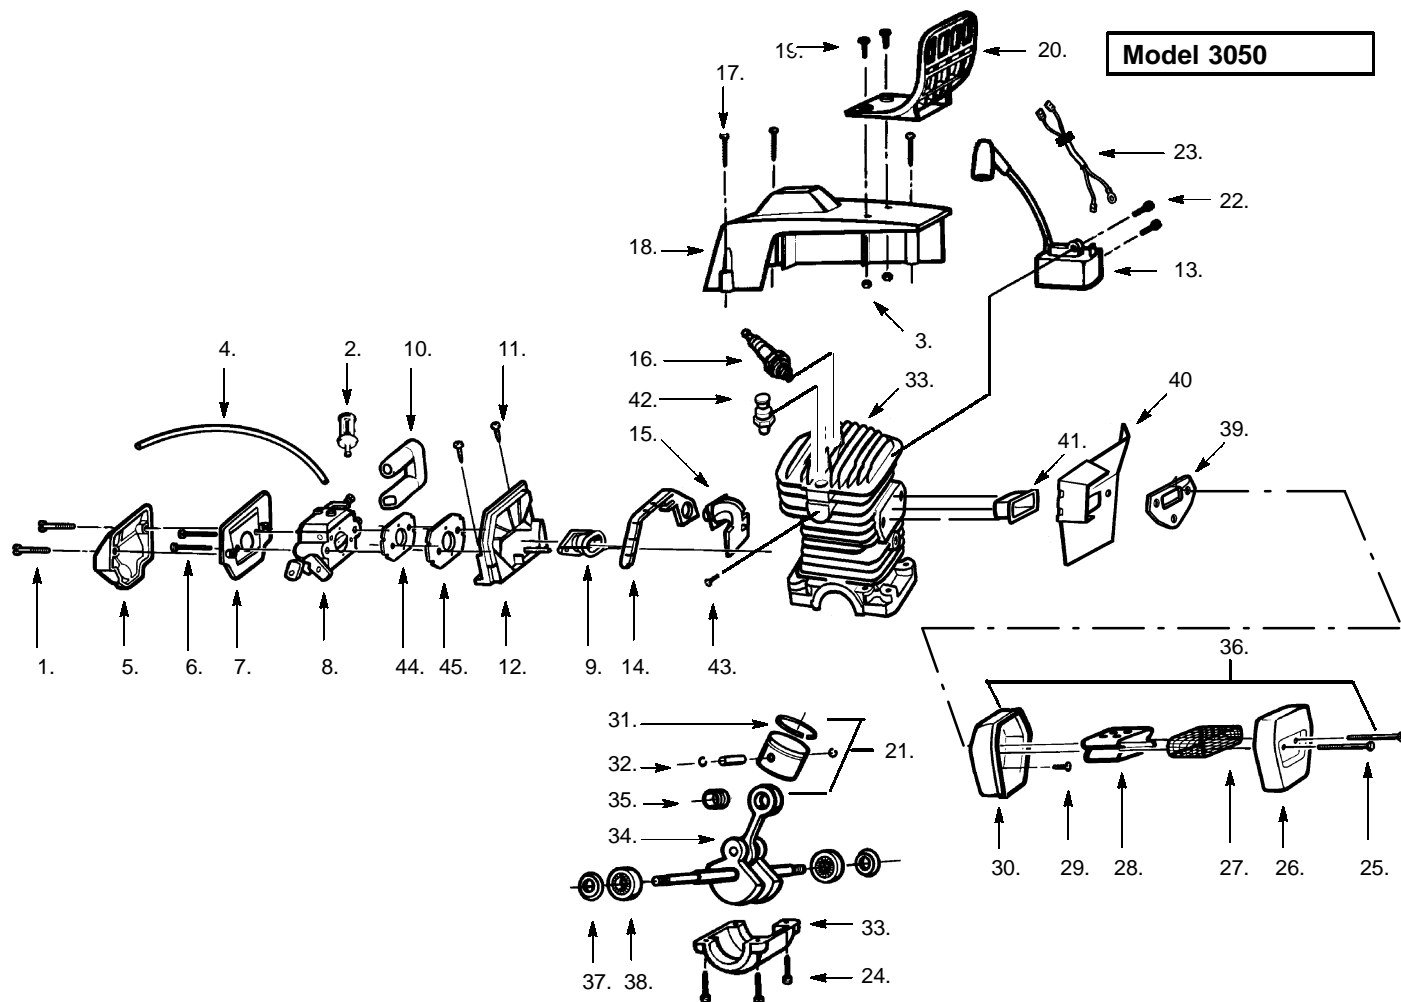

PARTS LIST NO. 530-068369		POULAN® PARTS LIST	MODEL(s) 2200, 2500, 2600, 2750 & 3050	
DATE 5/30/01	REPLACES 530-068369-8/1/95		Note: Illustration may differ from actual model due to design changes	PAGE NO. 3

Ref.	Part No.	Description	Ref.	Part No.	Description	Ref.	Part No.	Description
1.	530-015899	Screw	21.	530-069715	Piston Kit (Incl. 31, 32 & 35)	40.	530-047801	Muffer Plate
2.	530-014199	Fuel Pick-up	22.	530-015895	Screw	41.	530-037652	Heat Insulator
3.	530-015653	Nut	23.	530-037467	Switch Wire Ass'y.	42.	503-665401	Decompression Valve
4.	530-069247	Fuel Line	24.	530-015897	Screw	43.	530-401467	Plug-Cylinder Screw
5.	530-036141	Air Filter (Top)	25.	530-016070	Muffer Bolt	44.	530-019172	Carburetor Gasket
6.	530-015970	Screw	26.	530-037249	Muffer Cover	45.	530-037872	Carburetor Plate
7.	530-037478	Air Filter (Bottom)	27.	530-036103	Spark Screen		Not Shown	
8.	530-035291	Carburetor (WT-285)	28.	530-049031	Diffuser			
9.	530-037668	Intake Boot	29.	530-015902	Bolt			
10.	530-037530	Carb. Grommet	30.	530-037728	Muffer Body			
11.	530-015905	Screw	31.	530-047732	Piston Ring		530-031163	Scrench
12.	530-037667	Carb. Adaptor	32.	530-015697	Piston Pin Retainer		530-083788	Operator Manual
13.	530-039143	Ignition Module	33.	530-069794	C'case&Cylinder Assy		530-069316	Clutch Drum (Rim)
14.	530-019203	Turbo Clean Seal	34.	530-029794	C'shaft & Rod Ass'y.		530-031136	Worm Gear Puller
15.	530-029813	Turbo Air Cleaner Ass'y.	35.	530-032117	Piston Pin Bearing		530-031112	Clutch Ass'y. Tool
16.	952-030150	Spark Plug (CJ-7Y)	36.	530-069707	Muffer Kit (Incl. 25,26,28,30)		530-047864	Starting Instructions
17.	530-015903	Screw	37.	530-019170	C'shaft Seal			
18.	530-047724	Cylinder Shield	38.	530-032118	C'shaft Bearing			
19.	530-015871	Screw	39.	530-019205	Muffer Gasket			
20.	530-047382	Handguard						

✓ = NEW PART NUMBER FOR THIS IPL   ★ = REFER TO THE SERVICE REFERENCE INDICATED FOR MORE INFORMATION. (LOCATED AT END OF IPL)
● = THESE PARTS ARE ILLUSTRATED FOR CLARITY. ORDER COMPLETE ASSEMBLY.