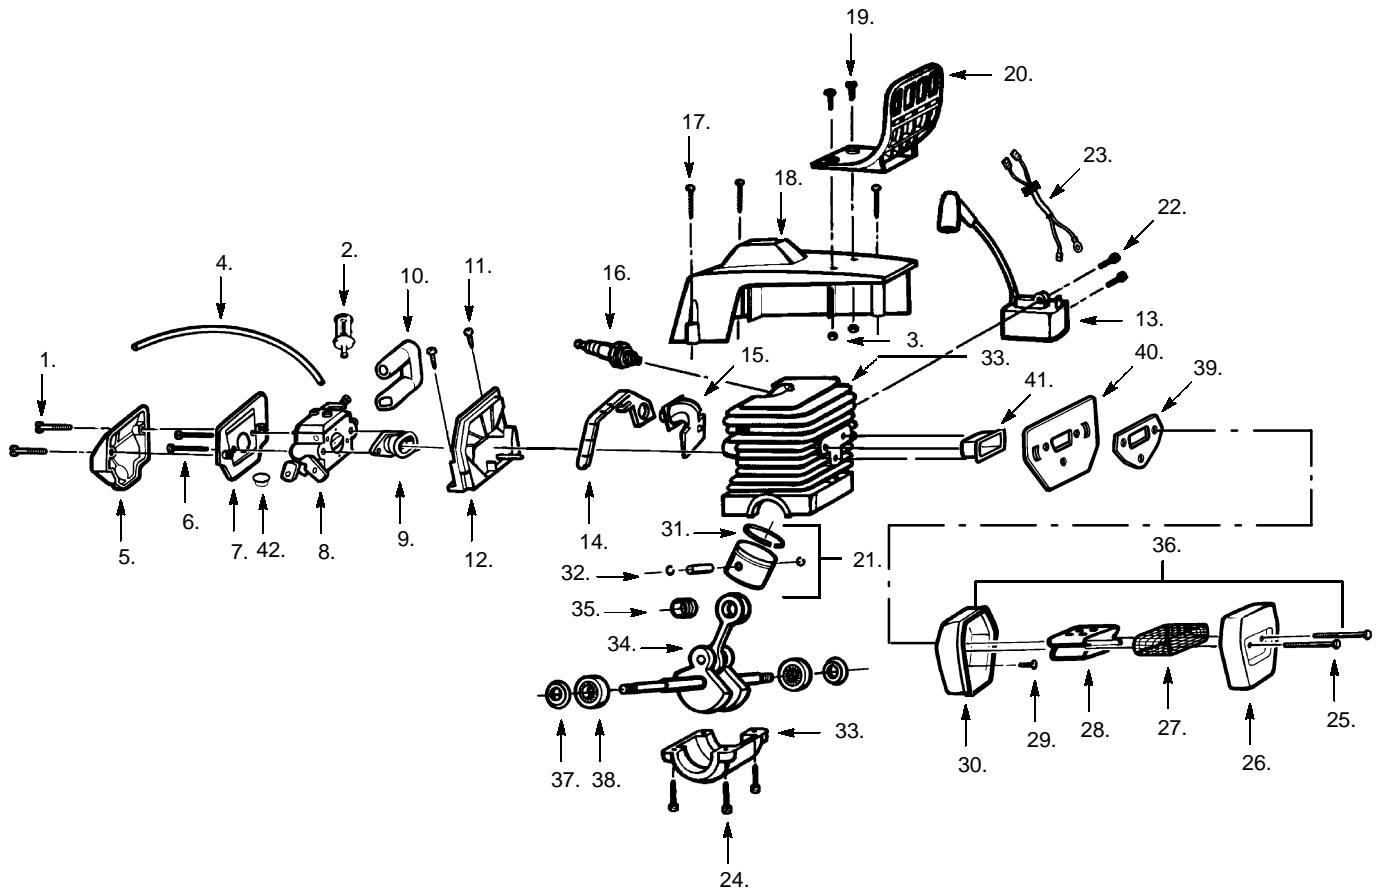

PARTS LIST NO. 530-068369		POULAN® PARTS LIST	MODEL(s) 2200, 2500, 2600, 2750 & 3050	
DATE 5/30/01	REPLACES 530-068369-8/1/95		Note: Illustration may differ from actual model due to design changes	PAGE NO. 2

Models 2750

Ref.	Part No.	Description	Ref.	Part No.	Description	Ref.	Part No.	Description	
1.	530-015899	Screw	21.	530-069548	Piston Kit (Incl. 31, 32 & 35)	40.	530-037640	Muffler Plate	
2.	530-014199	Fuel Pick-up	22.	530-015895	Screw	41.	530-037652	Heat Insulator	
3.	530-001543	Nut	23.	530-037467	Switch Wire Ass'y.	42.	530-036792	Isolator	
4.	530-069247	Fuel Line	24.	530-015897	Screw	Not Shown			
5.	530-036141	Air Filter (Top)	25.	-	Muffler Bolt				
6.	530-015970	Screw		530-015938	5mm				
7.	530-037478	Air Filter (Bottom)		530-016170	6mm				
8.	530-035291	Carburetor	26.	530-037249	Muffler Cover			530-031135	Scrench
9.	530-037668	Intake Boot	27.	530-036103	Spark Screen			530-081232	Operator Manual
10.	530-037530	Carb. Grommet	28.	530-037813	Diffuser			530-069316	Clutch Drum (Rim)
11.	530-015905	Screw	29.	530-015902	Bolt			530-031136	Worm Gear Puller
12.	530-037667	Carb. Adaptor	30.	530-037728	Muffler Body			530-031112	Clutch Ass'y. Tool
13.	530-039143	Ignition Module	31.	530-037380	Piston Ring				
14.	530-019203	Turbo Clean Seal	32.	530-015697	Piston Pin Retainer				
15.	530-029813	Turbo Air Cleaner Ass'y.	33.	530-014943	C'case&Cylinder Assy				
16.	952-030150	Spark Plug (CJ-7Y)	34.	530-029794	C'shaft & Rod Ass'y.				
17.	530-015903	Screw	35.	530-032117	Piston Pin Bearing				
18.	530-036088	Cylinder Shield	36.	530-069707	Muffler Kit (Incl. 25,26,28,30)				
19.	530-015406	Screw	37.	530-019170	C'shaft Seal				
20.	530-027181	Handguard	38.	530-032118	C'shaft Bearing				
			39.	530-019205	Muffler Gasket				

✓ = NEW PART NUMBER FOR THIS IPL   ★ = REFER TO THE SERVICE REFERENCE INDICATED FOR MORE INFORMATION. (LOCATED AT END OF IPL)
● = THESE PARTS ARE ILLUSTRATED FOR CLARITY. ORDER COMPLETE ASSEMBLY.