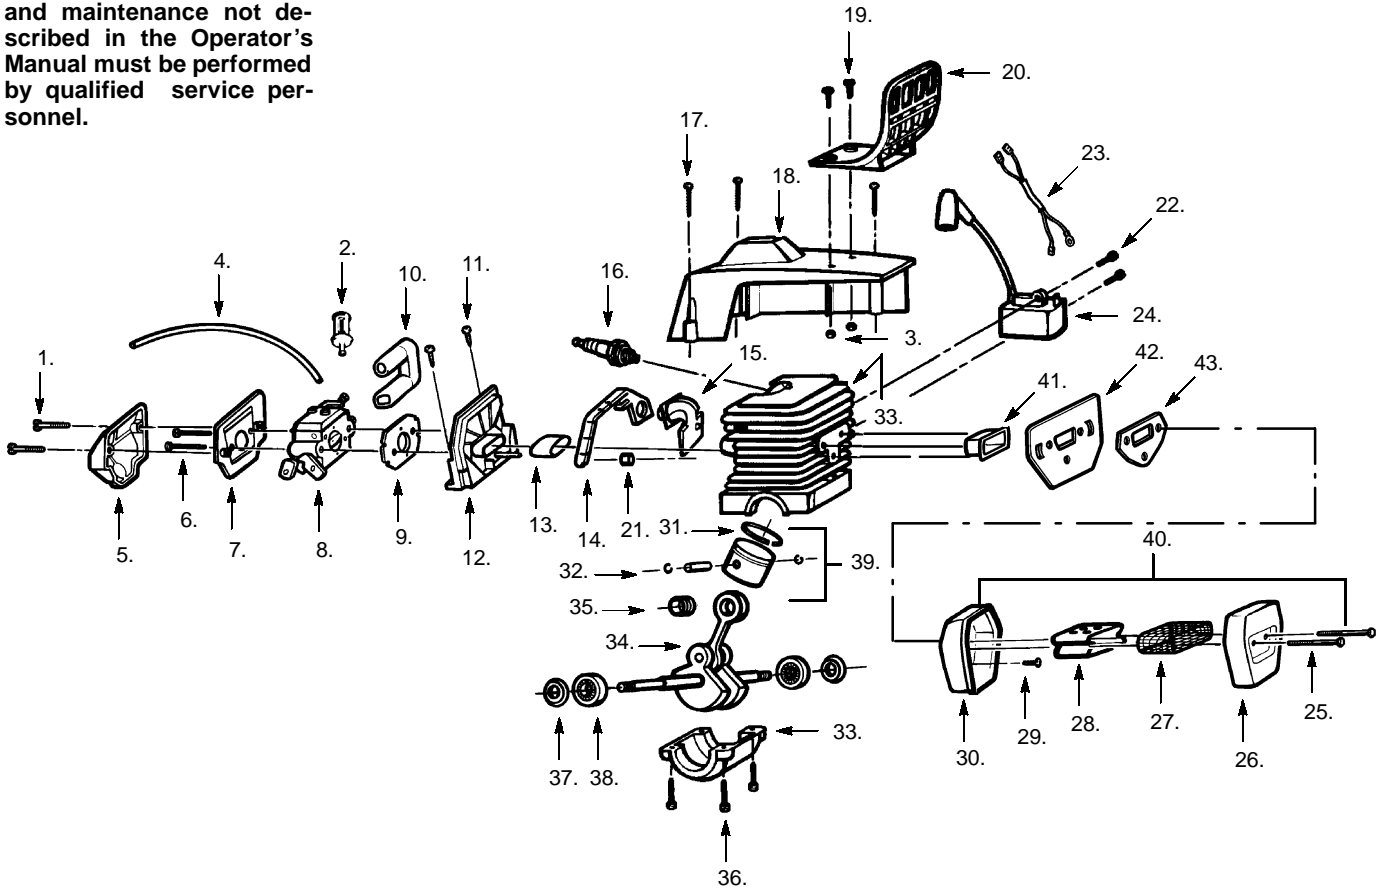

PARTS LIST NO. 530-068369		POULAN® PARTS LIST	MODEL(s) 2200, 2500, 2600, 2750 & 3050	
DATE 5/30/01	REPLACES 530-068369-8/1/95		Note: Illustration may differ from actual model due to design changes	PAGE NO. 1

⚠ WARNING

All repairs, adjustments and maintenance not described in the Operator's Manual must be performed by qualified service personnel.

Models 2200, 2500 & 2600

Ref.	Part No.	Description	Ref.	Part No.	Description	Ref.	Part No.	Description
1.	530-015899	Screw	20.	530-027181	Handguard	36.	530-015897	Screw
2.	530-014199	Fuel Pick-up	21.	530-019171	Impulse Seal	37.	530-019170	C'shaft Seal
3.	530-001543	Nut	22.	530-015895	Screw	38.	530-032118	C'shaft Bearing
4.	530-069247	Fuel Line	23.	530-036129	Switch Wire Ass'y.	39.	530-069454	Piston Kit (Incl. 31,32, 35&Pin)
5.	530-036141	Air Filter (Top)	24.	530-039143	Ignition Module	40.	530-069416	Muffler Kit (Incl. 25, 26,28,30)
6.	530-015970	Screw	25.	-	Muffler Bolt	41.	530-037652	Heat Insulator
7.	530-036124	Air Filter (Bottom)		530-015938	5mm	42.	530-037640	Muffler Plate
8.	-	Carburetor		530-016170	6mm	43.	530-019205	Muffler Gasket
	530-035330	Type 1,2,3 & 4	26.	530-037249	Muffler Cover		Not Shown	
	530-069629	Type 5 (Incl. Limiter Caps)	27.	530-036103	Spark Screen			
9.	530-019172	Carb. Gasket	28.	530-037813	Diffuser			
10.	-	Carb. Grommet	29.	530-015902	Bolt			
	530-037530	Type 1,2,3 & 4	30.	530-037248	Muffler Body			
	530-037464	Type 5	31.	-	Piston Ring			
11.	530-015905	Screw		530-029982	2500/2600 2200-See ★★★★★ Service Ref. 1		530-031135	Scrench
12.	530-037465	Carb. Adaptor					530-083081	Operator Manual
13.	530-029814	Intake Sleeve	32.	530-015697	Piston Pin Retainer		530-069316	Clutch Drum (Rim)
14.	530-019177	Turbo Clean Seal	33.	-	Cylinder Kit (Incl. 33 & 36) 2200-See Service Ref. 1		530-031136	Worm Gear Puller
15.	530-029813	Turbo Air Cleaner Ass'y.					530-031112	Clutch Assy Tool
16.	952-030150	Spark Plug (CJ-7Y)		530-069414	40cc			
17.	530-015903	Screw		530-069417	36cc			
18.	530-036088	Cylinder Shield	34.	530-029794	C'shaft & Rod Ass'y.			
19.	530-015406	Screw	35.	530-032117	Piston Pin Bearing			

✓ = NEW PART NUMBER FOR THIS IPL   ★ = REFER TO THE SERVICE REFERENCE INDICATED FOR MORE INFORMATION. (LOCATED AT END OF IPL)
● = THESE PARTS ARE ILLUSTRATED FOR CLARITY. ORDER COMPLETE ASSEMBLY.