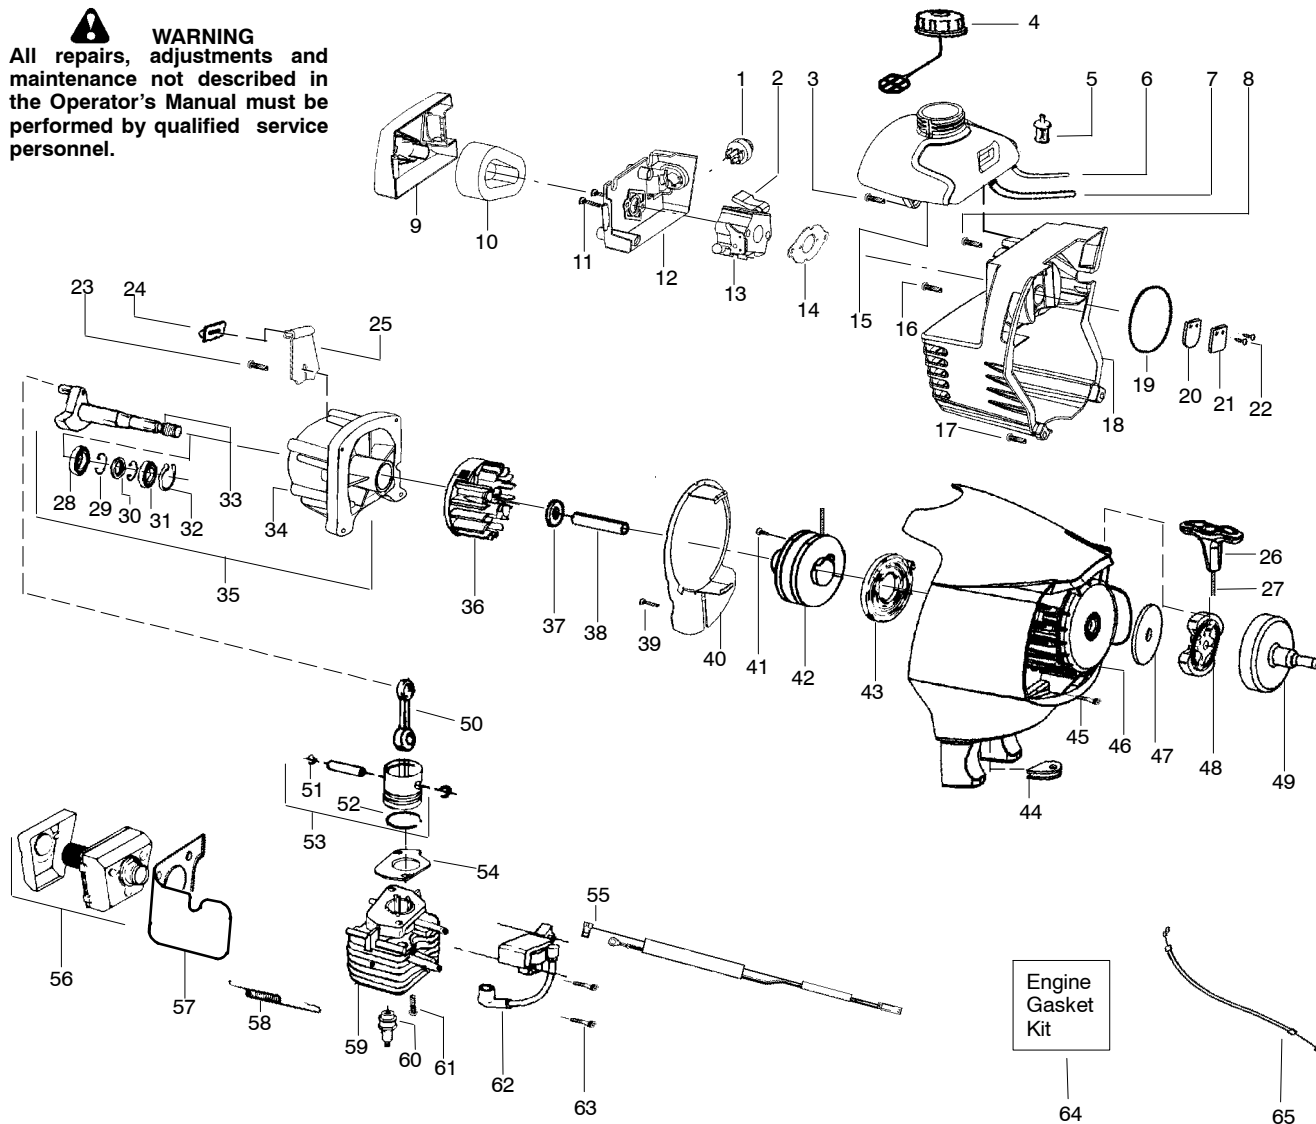

PARTS LIST NO. 530165849-01		WEED EATER® PARTS LIST	MODEL(s) BC3150	
DATE 3/18/05	Replaces 12/01/04 - 530165849-01		Note: Illustration may differ from actual model due to design changes	PAGE NO. 2

WARNING
All repairs, adjustments and maintenance not described in the Operator's Manual must be performed by qualified service personnel.

Ref.	Part No.	Description	Ref.	Part No.	Description	Ref.	Part No.	Description
1.	530047721	Bulb-Purge	24.	530055492	Isolator-Tank	48.	530055122	Assy-Clutch
2.	530071717	Kit-Choke Lever	25.	530054941	Ret.-Tank	49.	530028799	Drum-Clutch
3.	530015843	Screw-tank	26.	530058742	Handle-Starter	50.	530010960	Assy-Conn. Rod
4.	530057736	Cap-Fuel w/ret.	27.	530071325	Kit-Rope	51.	530015162	Ret.-Piston pin
5.	530095646	Assy-Fuel pickup	28.	530032103	Bearing-Inner	52.	530012594	Ring-Piston
6.	530069247	Kit-Fuel line	29.	530015787	Retainer	53.	530071998	Kit-Piston (Incl. 51,52)
7.	530069216	Kit-Fuel/Purge line	30.	530019158	Seal	54.	530071401	Gasket-Cylinder(kit)
8.	530015775	Screw	31.	530032102	Bearing-Outer	55.	530058846	Assy-Leadwire
9.	530150088	Cover-Air box	32.	530015789	Ret.-Crankshaft	56.	530069310	Kit-Muffler
10.	530054946	Filter-Air	33.	530028807	Assy-Crankshaft	57.	530058957	Shield
11.	530015849	Screw-Carb.	34.	530012514	Assy-Crankcase (Incl. 28-31)	58.	530036409	Spring-Muffler
12.	530150080	Box-Air	35.	530071685	Assy-C'case/C'shaft (Incl. 32,33,34)	59.	530012488	Cylinder
13.	530071637	Assy-Carb(WT628)	36.	530055524	Assy-Flywheel	60.	952030249	Plug-Spark (RCJ-6Y)
(Note: Repair kits are not available for this carburetor)			37.	530016030	Washer	61.	530001624	Bolt-Cyl. 1/4-20"
14.	530071401	Gasket-Carb.(kit)	38.	530055620	Spacer	62.	530039218	Module-Ignition
15.	530150092	Assy-Fuel Tank	39.	530015775	Screw-Baffle	63.	530016357	Screw-Module
16.	530015771	Screw-Crankcase	40.	530054939	Plate-Baffle	64.	530071401	Kit-Gasket (Incl. 14,19, 54)
17.	530015952	Screw-Shroud	41.	530016391	Screw-Rope	65.	530058962	Assy-Throttle cable
18.	530150089	Shroud	42.	530071399	Kit-Pulley(incl.41)			
19.	530071401	O-ring-Shroud (kit)	43.	530042086	Spring-Starter			
20.	530027593	Valve-Reed	44.	530019182	Grommet			
21.	530054596	Stop-Reed	45.	530015810	Screw-F/hsg.			
22.	530016064	Screw-Reed stop	46.	530056226	Assy.-Fan Housing			
23.	530015875	Screw-Retainer	47.	530094189	Washer-Clutch			

✓ = NEW PART NUMBER FOR THIS IPL

* = REFER TO THE SERVICE REFERENCE INDICATED FOR MORE INFORMATION. (LOCATED AT END OF IPL)