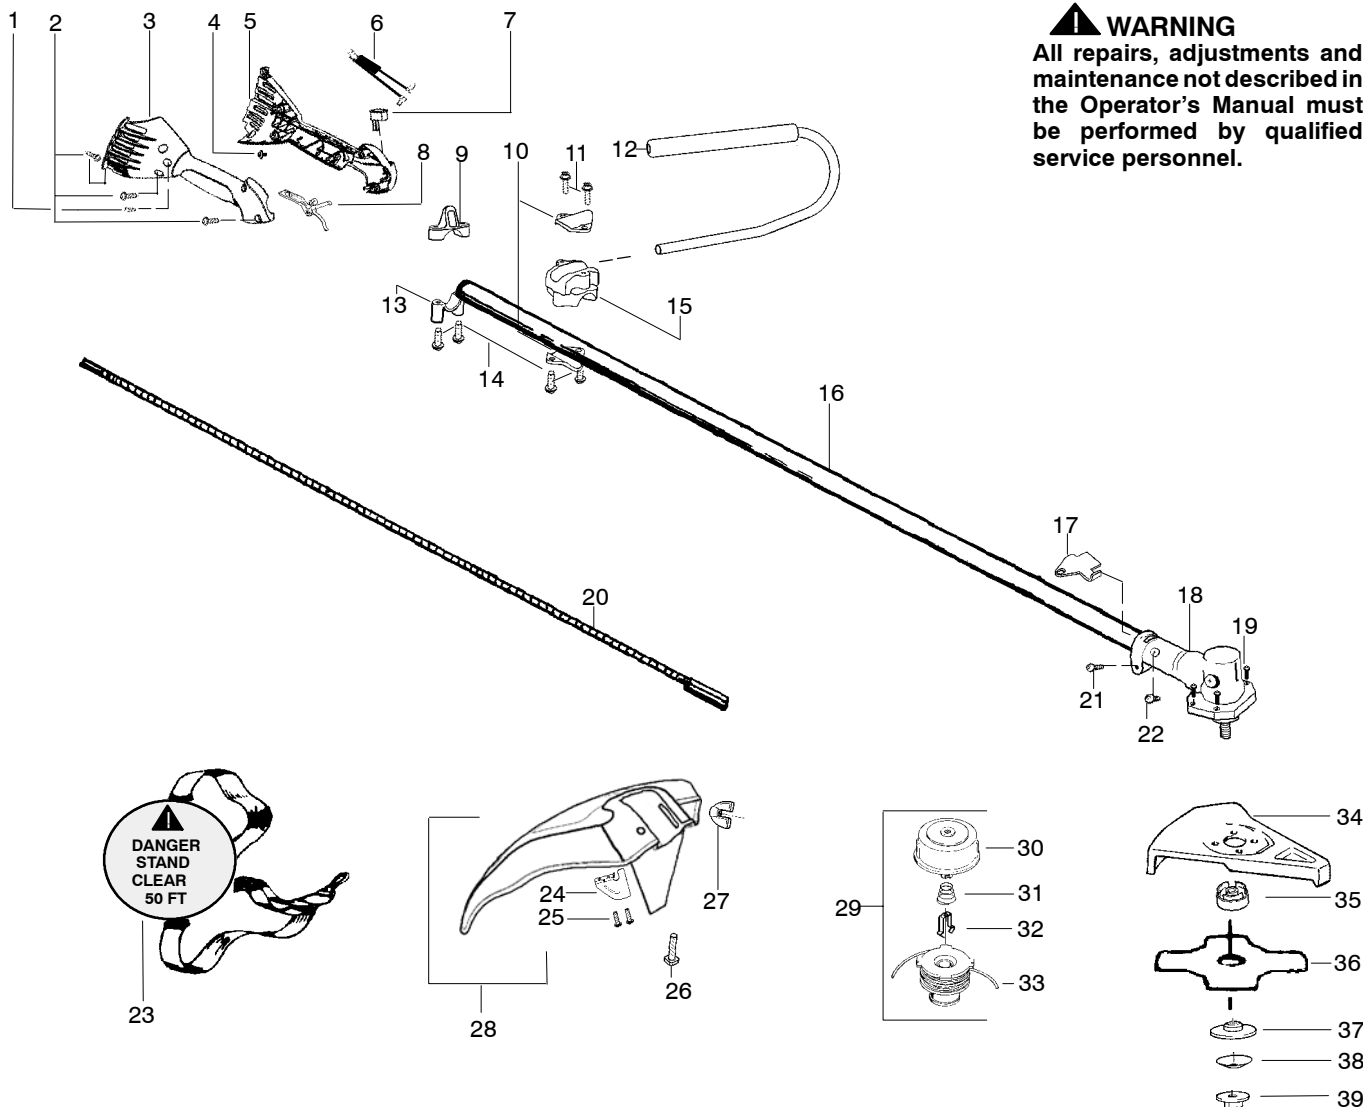

PARTS LIST NO.		<b>WEED EATER® PARTS LIST</b>	MODEL(s)
530165849-01			BC3150
DATE	Replaces	<b>Note:</b> Illustration may differ from actual model due to design changes	PAGE NO.
3/18/05	12/01/04 - 530165849-01		1

↗ = NEW PART NUMBER FOR THIS IPL

\* = REFER TO THE SERVICE REFERENCE INDICATED FOR MORE INFORMATION. (LOCATED AT END OF IPL)

PARTS LIST NO. <b>530165849-01</b>		<b>WEED EATER® PARTS LIST</b>	MODEL(s) <b>BC3150</b>
DATE <b>3/18/05</b>	Replaces 12/01/04 - 530165849-01		<b>Note:</b> Illustration may differ from actual model due to design changes