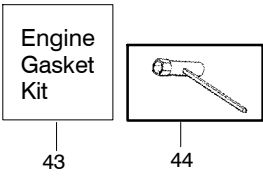

Ref.	Part No.	Description	Ref.	Part No.	Description	Ref.	Part No.	Description
1.	530016153	Screw	19.	530071889	Kit-Carb. Adaptor (Incl. # 20,38,41)	36.	530038729	Ring-Piston
2.	530039232	Module-Ignition	20.	530071894	Gasket-cyl. o-ring (kit)	37.	530057886	Insert-Right (gray)Cyl.
3.	530016432	Screw	21.	952030150	Accy-Spark Plug (RCJ-7Y)	38.	530071894	Seal-Adaptor (kit)
4.	530058661	Strap-Ground	22.	530071885	Kit-Cylinder (Incl. 29,37)	39.	530016426	Screw
5.	530057943	Assy-Wire Harness	23.	530058660	Clip-High Tension Lead	40.	530071894	Gasket-Carb. (kit)
6.	530055698	Reflector-Tape	24.	530071887	Kit-Muffler (Incl. 25-28)	41.	530057926	Tube-Intake
7.	530057872	Shield-Cylinder(Incl. 1,6)	25.	530057942	Backplate-Muffler	42.	530016101	Nut-Carb.
8.	530016080	Screw	26.	530071894	Gasket-Muffler (kit)	43.	530071894	Kit-Gasket (Incl. 20,26,38,40)
9.	530057891	Lever-Ignition Switch	27.	530071886	Kit-Spark Arrestor	44.	530031163	Scrench
10.	530057908	Spring-Ignition Switch	28.	530016338	Bolt-Muffler			Not Shown
11.	530059399	Knob-Choke	29.	530057885	Insert-Left (black) Cyl.			
12.	530059001	Cover-Air Filter	30.	530012537	Assy-Crankshaft/Rod Bolt			
13.	530057869	Filter-Air	31.	530016417	Bolt			
14.	530016425	Screw	32.	530057941	Cap-Crankcase			
15.	530150029	Housing-Air Filter w/cable	33.	530056363	Assy-Bearing/Seal			
16.	---	Carburetor	34.	530071882	Kit-Piston (Incl. 35,36)			
	530035590	Zama W26	35.	530015697	Retainer-Piston Pin			
17.	530069247	Kit-Fuel Line (Small)					530165555	Manual-Operator
18.	530047721	Bulb-Purge "snap-in"					530059905-01	Decal-Warning

✓ = NEW PART NUMBER FOR THIS IPL   * = REFER TO THE SERVICE REFERENCE INDICATED FOR MORE INFORMATION. (LOCATED AT END OF IPL)