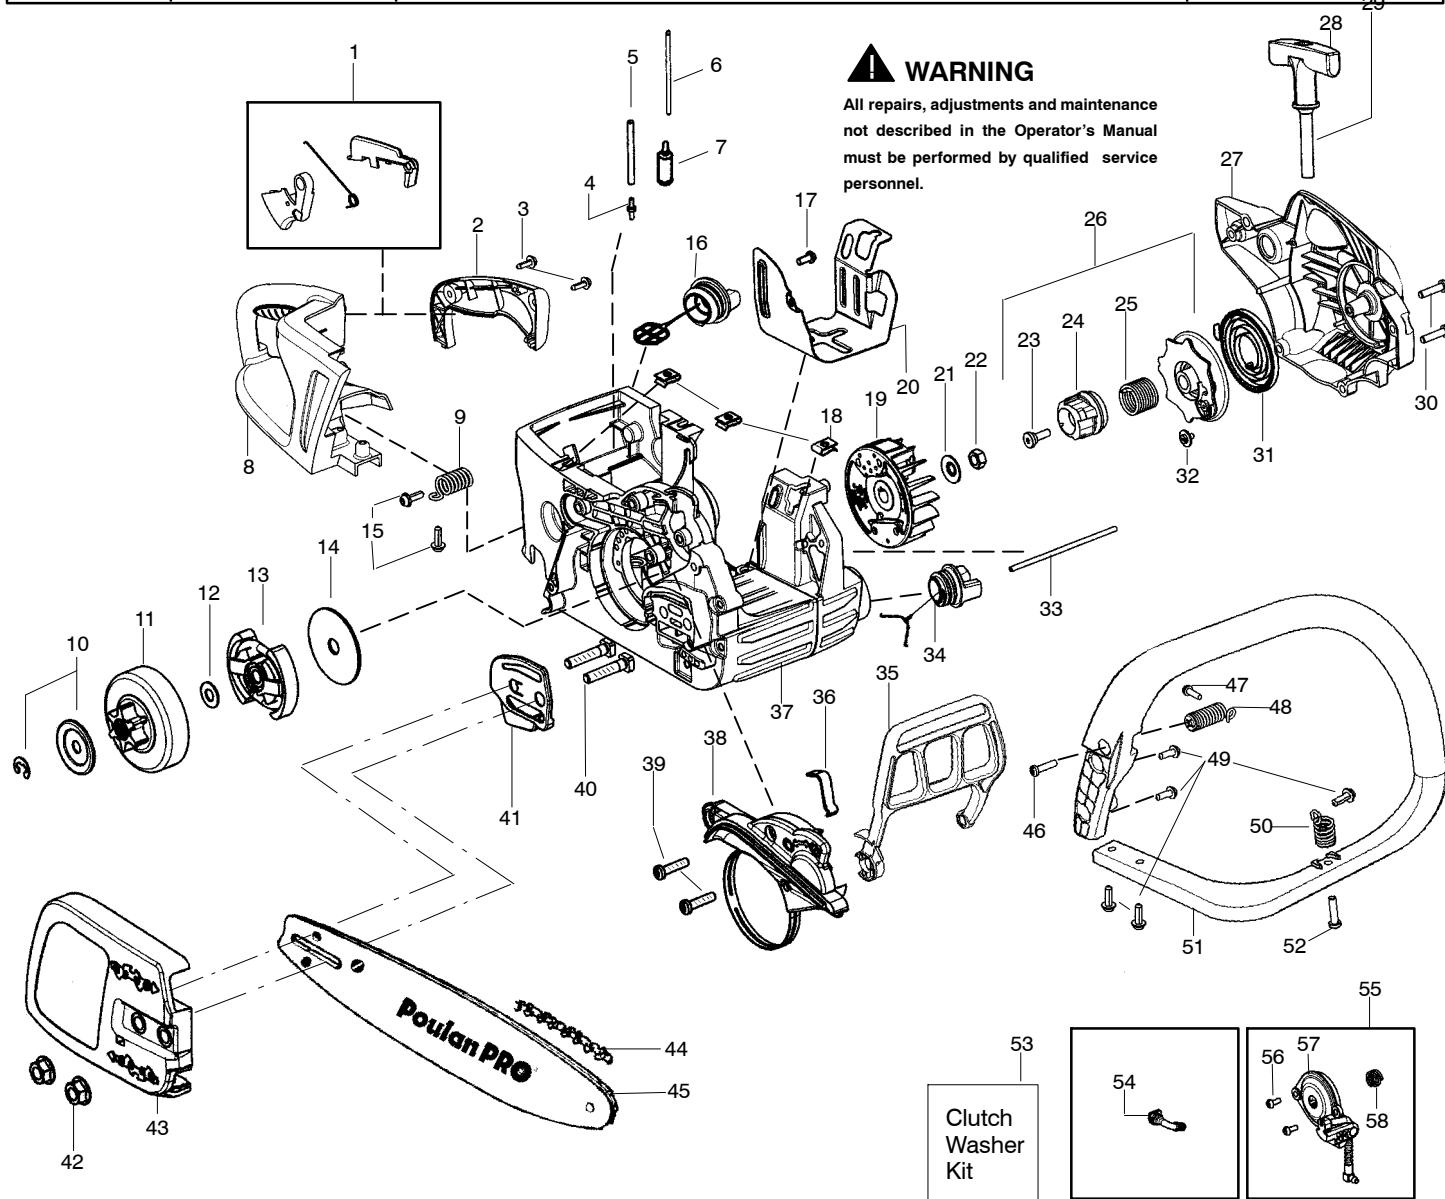

PARTS LIST NO. 530165649		Poulan PRO PARTS LIST	CHAIN SAW MODEL(S) PP4218AV
DATE 3/1/05	Replaces 11/30/04 - 530165649-01		Note: Illustration may differ from actual model due to design changes

Ref.	Part No.	Description	Ref.	Part No.	Description	Ref.	Part No.	Description
1.	530071927	Kit-Trigger/Lockout	24.	530021178	Starter Hub-EPS	43.	545012003	Assy-Clutch Cover
2.	545011903	Cover-Handle	25.	530021180	Spring-EPS	44.	952051338	Accy-18" Chain
3.	530016433	Screw	26.	530071881	Kit- EPS Starter Pulley (Incl. 23-25, 32)	45.	952044926	Accy-18" Bar
4.	530023877	Fitting-Fuel line	27.	530057867-03	Housing-Fan	46.	530016432	Screw
5.	530069216	Kit-Fuel Line (Large)	28.	530056402	Handle-Starter	47.	530016443	Screw
6.	530069247	Kit-Fuel Line (Small)	29.	530069232	Kit-Rope	48.	530059480	Assy-Rear Iso. Spring
7.	530095646	Assy-Fuel Pick Up	30.	530016432	Screw	49.	530015906	Screw
8.	545012103	Handle-Rear	31.	530042095	Spring-Starter	50.	530059479	Assy-Front Iso. Spring
9.	530059475	Spring-Rear Isolator	32.	530016392	Screw	51.	530057878	Handle-Front
10.	530071945	Kit-Clutch Washer	33.	530058786	Assy-Oil Vent	52.	530016432	Screw
11.	530057905	Assy-Clutch Drum 3/8"	34.	530057236	Assy-Oil Cap w/ret.	53.	530071945	Kit-Clutch Washer (Incl. 10,12)
12.	530071945	Kit-Clutch Washer	35.	530057880	Handguard	54.	530057924	Assy-Oil Pick Up
13.	530057907	Assy-Clutch	36.	530016416	Spring-Handguard	55.	530071891	Kit-Oil Pump (Incl. 56,57,58)
14.	530016419	Washer-Large Clutch	37.	545011803	Assy-Chassis (Incl. 4,5,6,7,9,15,16,17,18, 20,33,34,36,40,50,)	56.	530016064	Screw
15.	530015906	Screw	38.	530071893	Kit-Chainbrake	57.	530057931	Assy-Oil Pump
16.	530047192	Assy-Fuel Cap w/ret	39.	530016432	Screw	58.	530037820	Gear-Worm
17.	530016064	Screw	40.	530016133	Bolt-Bar			
18.	530015922	Nut-"U" type speed	41.	530057910	Plate-Bar			
19.	530039231	Assy-Flywheel	42.	530015917	Nut-Bar			
20.	530057911	Shield-Heat						
21.	530015127	Washer-Flywheel						
22.	530016134	Nut-Flywheel						
23.	530021179	Screw-Shoulder						