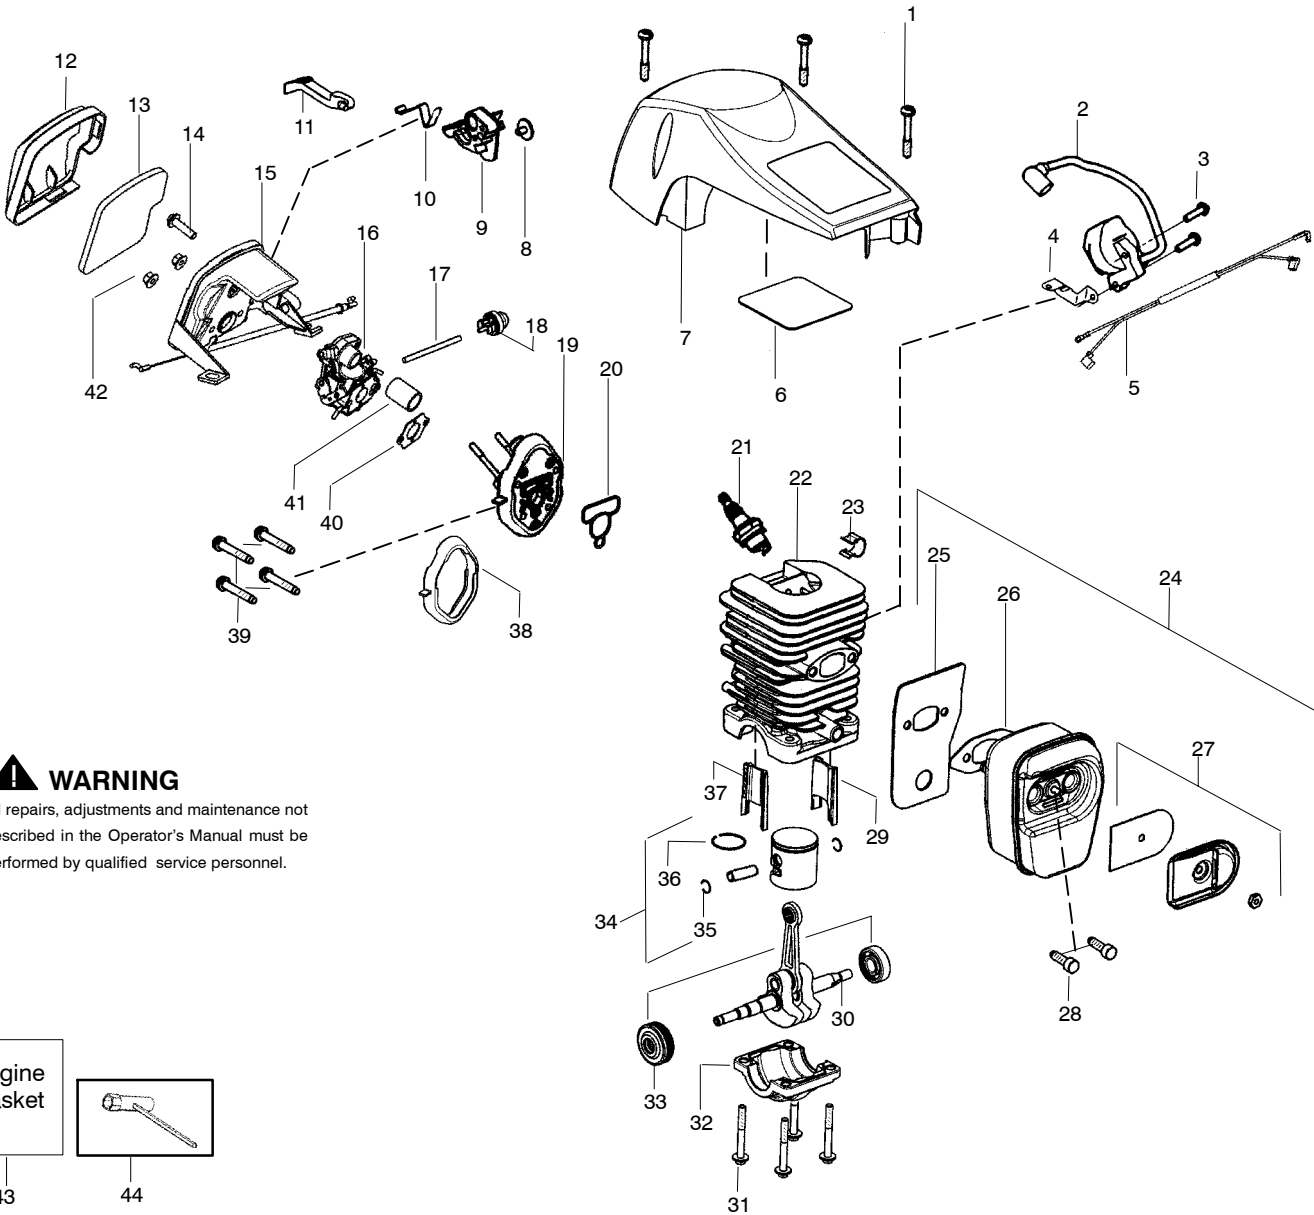

PARTS LIST NO. 530165649		Poulan PRO® PARTS LIST	CHAIN SAW MODEL(S) PP4218AV	
DATE 3/1/05	Replaces 11/30/04 - 530165649-01		Note: Illustration may differ from actual model due to design changes	PAGE NO. 2

⚠ WARNING

All repairs, adjustments and maintenance not described in the Operator's Manual must be performed by qualified service personnel.

Ref.	Part No.	Description	Ref.	Part No.	Description	Ref.	Part No.	Description
1.	530016153	Screw	19.	530071889	Kit-Carb. Adaptor (Incl. # 20,38,41)	36.	530038729	Ring-Piston
2.	530039232	Module-Ignition	20.	530071894	Gasket-cyl. o-ring (kit)	37.	530057886	Insert-Right (gray)Cyl.
3.	530016432	Screw	21.	952030150	Accy-Spark Plug (RCJ-7Y)	38.	530071894	Seal-Adaptor (kit)
4.	530058661	Strap-Ground	22.	530071885	Kit-Cylinder (Incl. 29,37)	39.	530016426	Screw
5.	530057943	Assy-Wire Harness	23.	530058660	Clip-High Tension Lead	40.	530071894	Gasket-Carb. (kit)
6.	530055698	Reflector-Tape	24.	530071887	Kit-Muffler (Incl. 25-28)	41.	530057926	Tube-Intake
7.	530057872	Shield-Cylinder(Incl. 1,6)	25.	530057942	Backplate-Muffler	42.	530016101	Nut-Carb.
8.	530016080	Screw	26.	530071894	Gasket-Muffler (kit)	43.	530071894	Kit-Gasket (Incl. 20,26,38,40)
9.	530057891	Lever-Ignition Switch	27.	530071886	Kit-Spark Arrestor	44.	530031163	Scrench
10.	530057908	Spring-Ignition Switch	28.	530016338	Bolt-Muffler			Not Shown
11.	530059399	Knob-Choke	29.	530057885	Insert-Left (black) Cyl.			
12.	530059001	Cover-Air Filter	30.	530012537	Assy-Crankshaft/Rod Bolt			
13.	530057869	Filter-Air	31.	530016417	Bolt			
14.	530016425	Screw	32.	530057941	Cap-Crankcase			
15.	530150029	Housing-Air Filter w/cable	33.	530056363	Assy-Bearing/Seal			
16.	---	Carburetor	34.	530071882	Kit-Piston (Incl. 35,36)			
	530035590	Zama W26	35.	530015697	Retainer-Piston Pin			
17.	530069247	Kit-Fuel Line (Small)					530165555	Manual-Operator
18.	530047721	Bulb-Purge "snap-in"					530059905-01	Decal-Warning

✓ = NEW PART NUMBER FOR THIS IPL   * = REFER TO THE SERVICE REFERENCE INDICATED FOR MORE INFORMATION. (LOCATED AT END OF IPL)