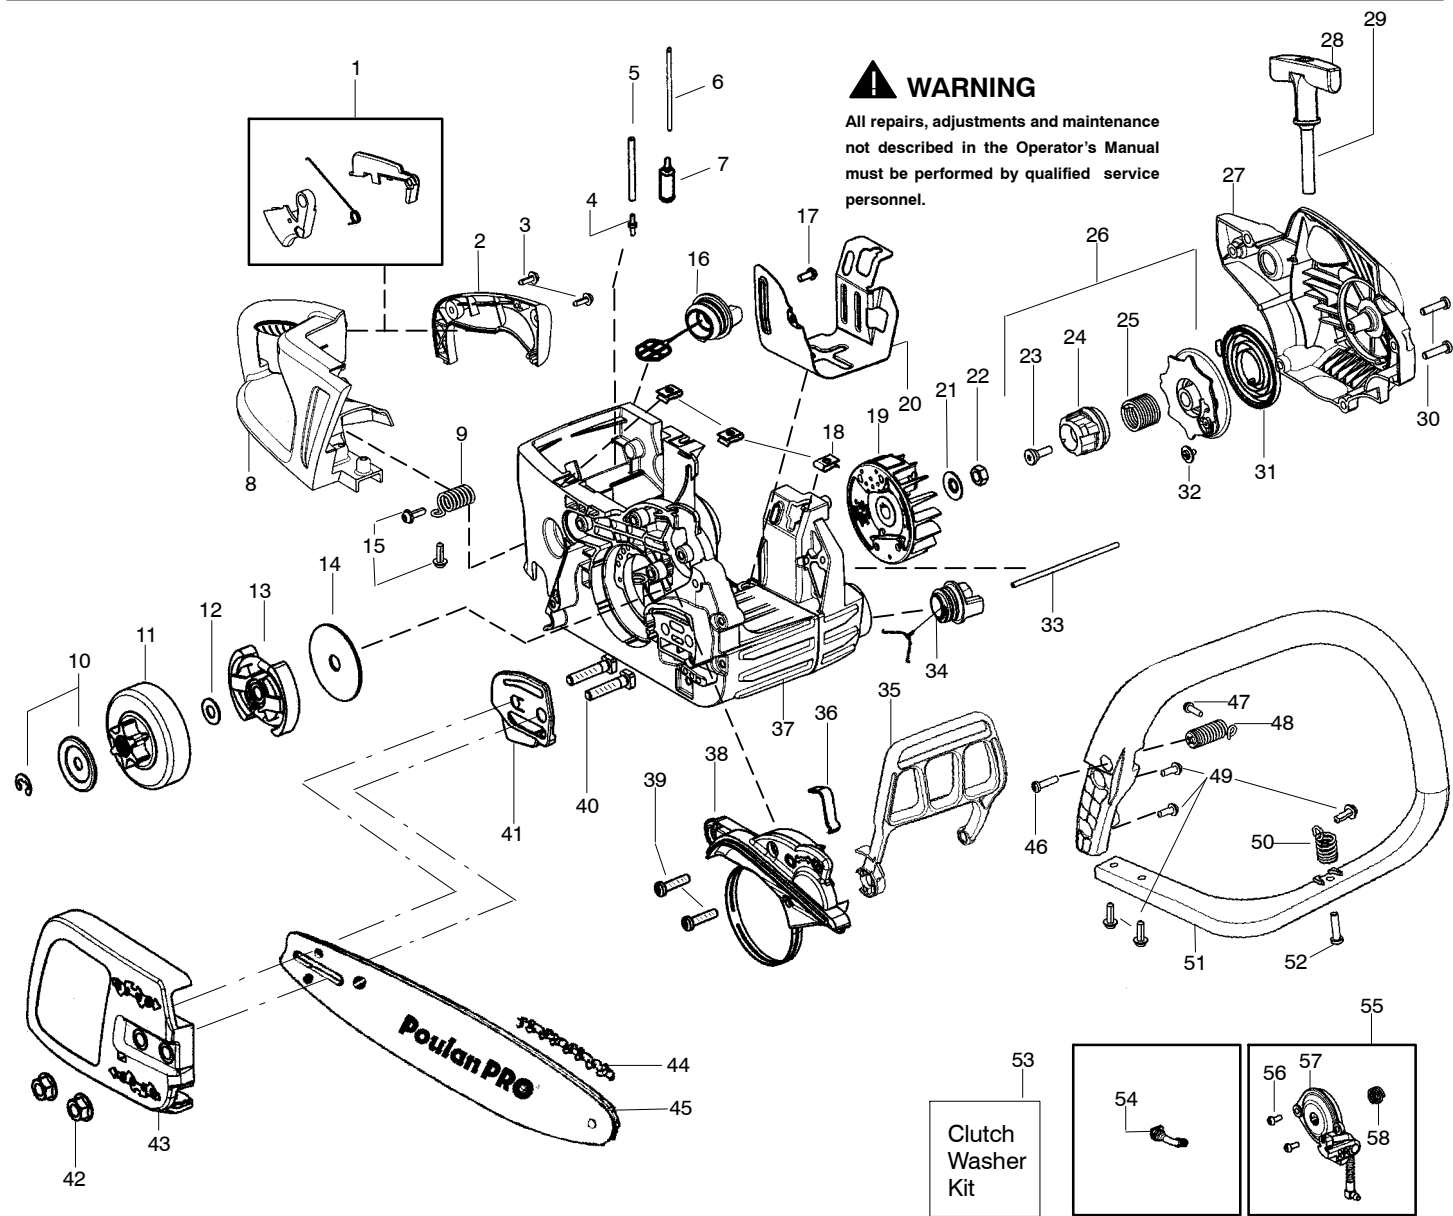

PARTS LIST NO. 530165648		Poulan PRO PARTS LIST	CHAIN SAW MODEL(S) PP3816AV	
DATE 3/1/05	Replaces 11/30/04 - 530165648-01		Note: Illustration may differ from actual model due to design changes	PAGE NO. 1

WARNING
All repairs, adjustments and maintenance not described in the Operator's Manual must be performed by qualified service personnel.

Ref.	Part No.	Description	Ref.	Part No.	Description	Ref.	Part No.	Description
1.	530071927	Kit-Trigger/Lockout	24.	530021178	Starter Hub-EPS	43.	545012003	Assy-Clutch Cover
2.	545011903	Cover-Handle	25.	530021180	Spring-EPS	44.	952051211	Accy-16" Chain
3.	530016433	Screw	26.	530071881	Kit- EPS Starter Pulley (Incl. 23-25, 32)	45.	952044942	Accy-16" Bar
4.	530023877	Fitting-Fuel line	27.	530057867-03	Housing-Fan	46.	530016432	Screw
5.	530069216	Kit-Fuel Line (Large)	28.	530056402	Handle-Starter	47.	530016443	Screw
6.	530069247	Kit-Fuel Line (Small)	29.	530069232	Kit-Rope	48.	530059480	Assy-Rear Iso. Spring
7.	530095646	Assy-Fuel Pick Up	30.	530016432	Screw	49.	530015906	Screw
8.	545012103	Handle-Rear	31.	530042095	Spring-Starter	50.	530059479	Assy-Front Iso. Spring
9.	530059475	Spring-Rear Isolator	32.	530016392	Screw	51.	530057878	Handle-Front
10.	530071945	Kit-Clutch Washer	33.	530058786	Assy-Oil Vent	52.	530016432	Screw
11.	530057905	Assy-Clutch Drum 3/8"	34.	530057236	Assy-Oil Cap w/ret.	53.	530071945	Kit-Clutch Washer (Incl. 10,12)
12.	530071945	Kit-Clutch Washer	35.	530057880	Handguard	54.	530057924	Assy-Oil Pick Up
13.	530057907	Assy-Clutch	36.	530016416	Spring-Handguard	55.	530071891	Kit-Oil Pump (Incl. 56,57,58)
14.	530016419	Washer-Large Clutch	37.	545011803	Assy-Chassis (Incl. 4,5,6,7,9,15,16,17,18,20,33,34,36,40,50,)	56.	530016064	Screw
15.	530015906	Screw	38.	530071893	Kit-Chainbrake	57.	530057931	Assy-Oil Pump
16.	530047192	Assy-Fuel Cap w/ret	39.	530016432	Screw	58.	530037820	Gear-Worm
17.	530016064	Screw	40.	530016133	Bolt-Bar			
18.	530015922	Nut-"U" type speed	41.	530057910	Plate-Bar			
19.	530039231	Assy-Flywheel	42.	530015917	Nut-Bar			
20.	530057911	Shield-Heat						
21.	530015127	Washer-Flywheel						
22.	530016134	Nut-Flywheel						
23.	530021179	Screw-Shoulder						

✓ = NEW PART NUMBER FOR THIS IPL   * = REFER TO THE SERVICE REFERENCE INDICATED FOR MORE INFORMATION. (LOCATED AT END OF IPL)