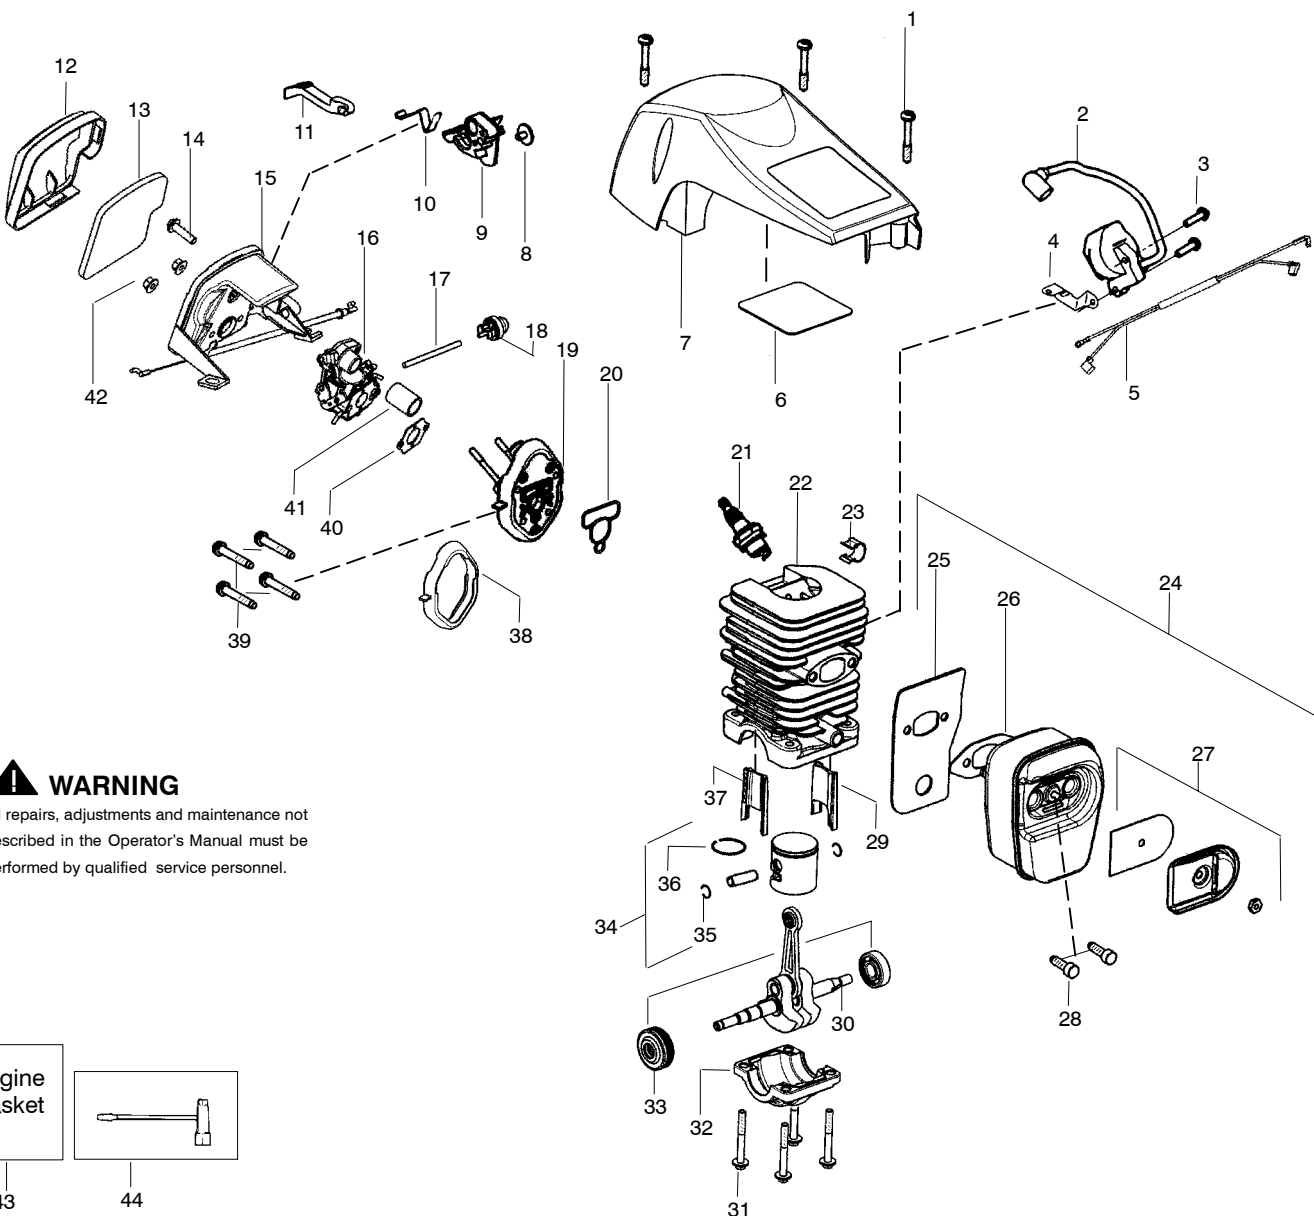

PARTS LIST NO. <b>530165648</b>		<b>Poulan PRO</b> PARTS LIST	CHAIN SAW MODEL(S) <b>PP3816AV</b>
DATE <b>3/1/05</b>	Replaces 11/30/04 - 530165648-01		<b>Note:</b> Illustration may differ from actual model due to design changes

✓ = NEW PART NUMBER FOR THIS IPL    \* = REFER TO THE SERVICE REFERENCE INDICATED FOR MORE INFORMATION. (LOCATED AT END OF IPL)

PARTS LIST NO. <b>530165648</b>		<b>Poulan PRO<sup>®</sup> PARTS LIST</b>	CHAIN SAW MODEL(S) <b>PP3816AV</b>
DATE <b>3/1/05</b>	Replaces <b>11/30/04 - 530165648-01</b>		<b>Note:</b> Illustration may differ from actual model due to design changes