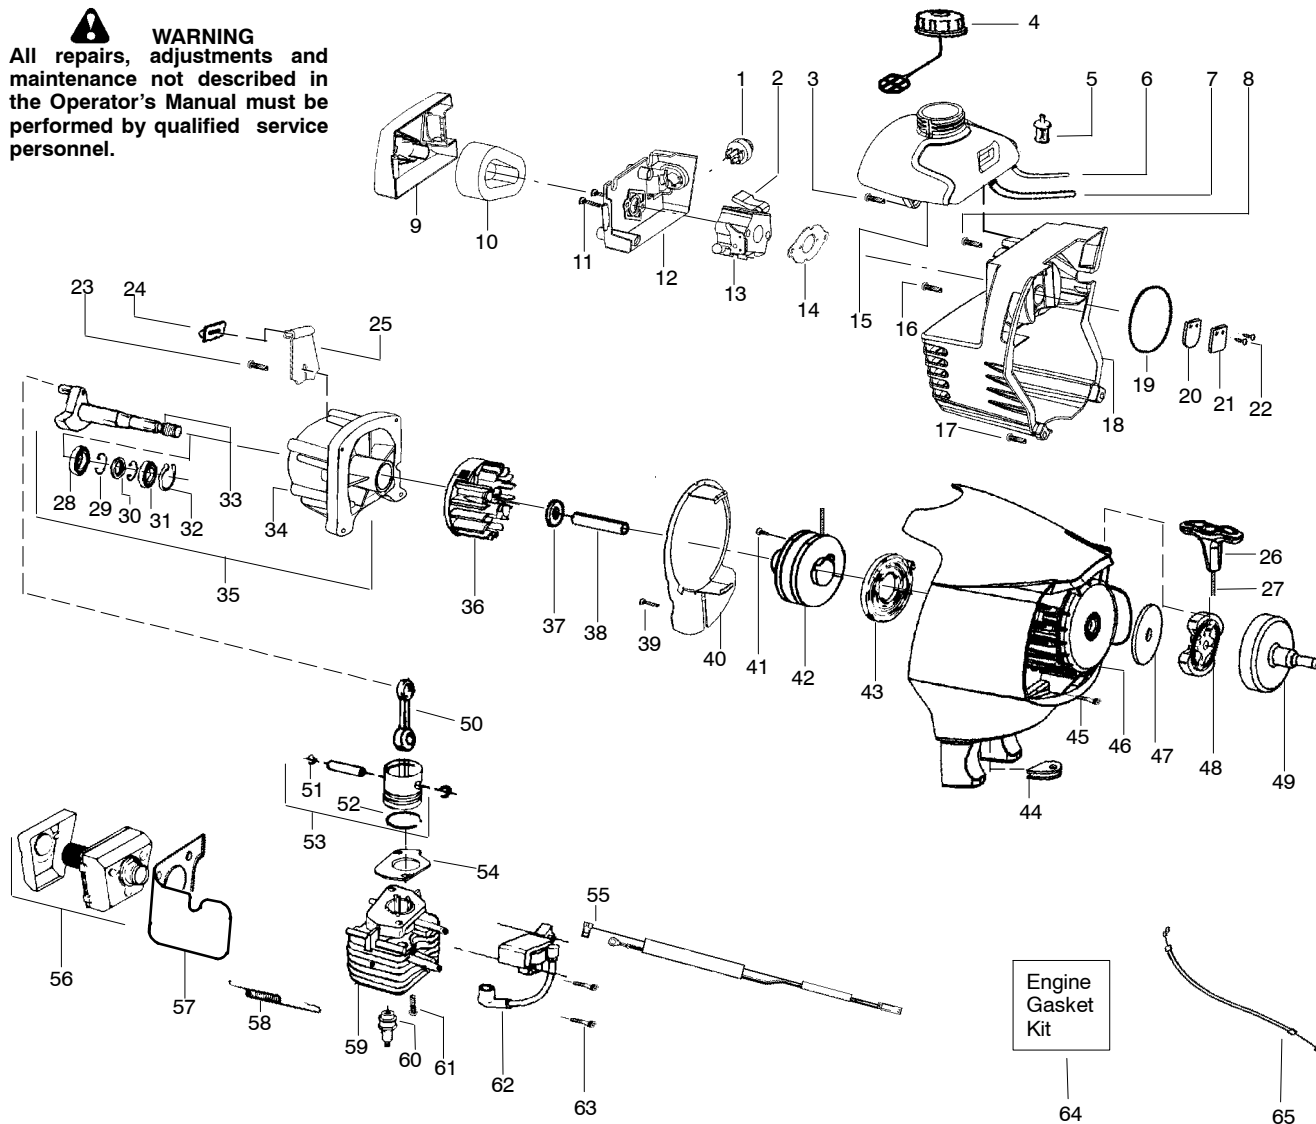

PARTS LIST NO. 530165587-01		Poulan PRO PARTS LIST	MODEL(s) PPB350
DATE 1/19/05	NEW		NOTE: Illustration may differ from actual model due to design changes

WARNING
All repairs, adjustments and maintenance not described in the Operator's Manual must be performed by qualified service personnel.

✓ = NEW PART NUMBER FOR THIS IPL

★ = REFER TO THE SERVICE REFERENCE INDICATED FOR MORE INFORMATION. (LOCATED AT END OF IPL)