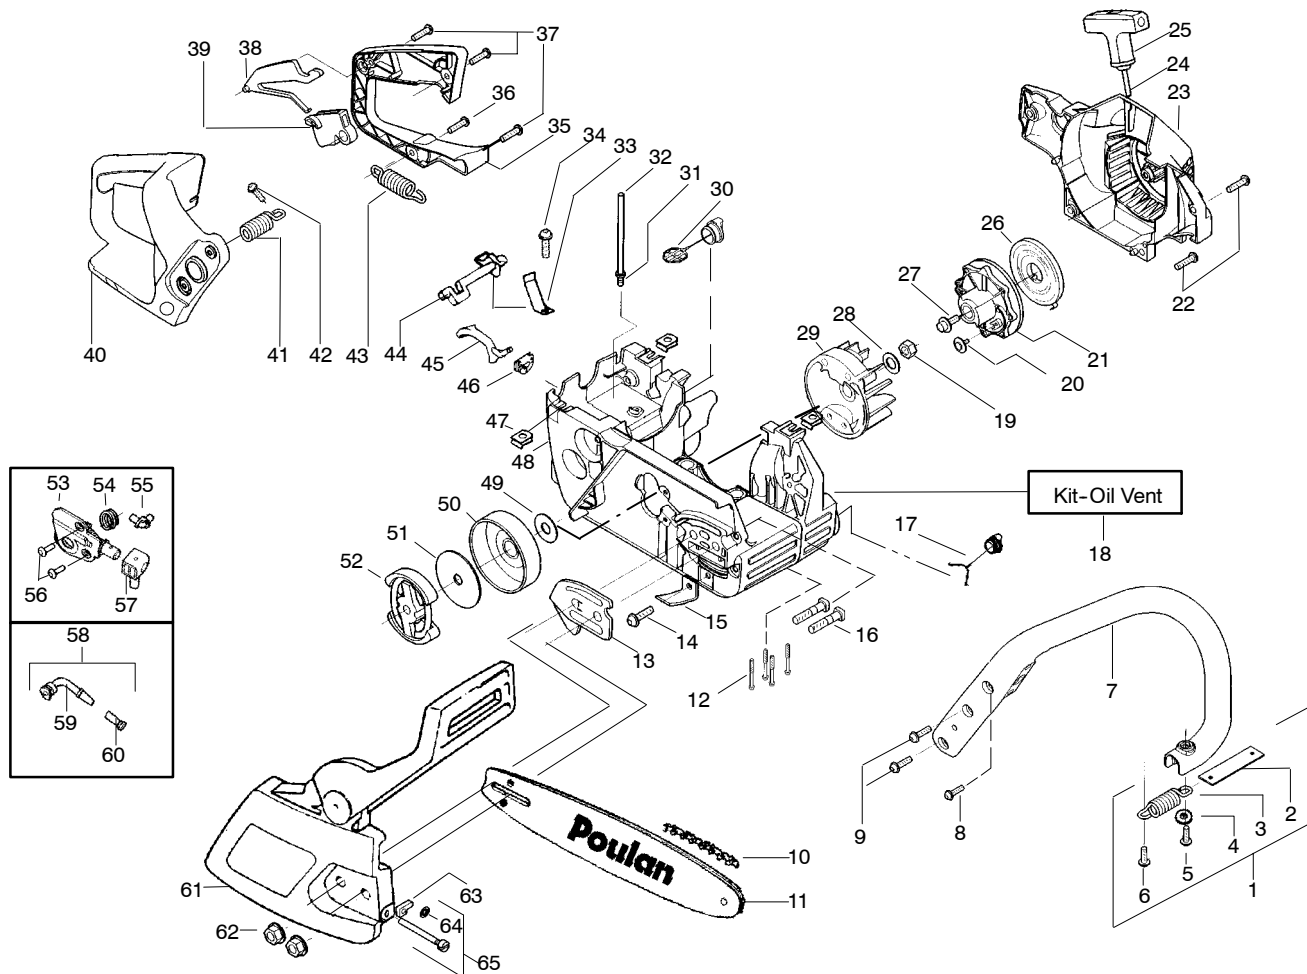

PARTS LIST NO. 530165456-01		Poulan® PARTS LIST	CHAIN SAW MODEL(s) Titanium 2550T	
DATE 8/24/04	NEW		NOTE: Illustration may differ from actual model due to design changes	PAGE NO. 1

Ref.	Part No.	Description	Ref.	Part No.	Description	Ref.	Part No.	Description
1.	530059667	Assy.-Isolator	27.	530015920	Screw	50.	530047061	Assy.-Clutch Drum w/bearing
2.	530047608	Limiter Strap	28.	530015127	Washer-Flywheel	51.	530015611	Washer-Clutch
3.	530059668	Spring-Isolator	29.	530039187	Assy-Flywheel	52.	530014949	Assy. Clutch
4.	530015158	Washer	30.	530047192	Assy-Fuel Cap	53.	530071259	Kit - Oil Pump (incl. 54,55,57)
5.	530016018	Screw	31.	530023877	Fitting-fuel line	54.	530037820	Gear-Worm Spring
6.	530015843	Screw	32.	530069216	Kit-Fuel line (large)	55.	530049477	Elbow-Oil Pickup
7.	530047583	Front Handle	33.	530016149	Spring-Switch	56.	530016064	Screw
8.	530015940	Screw	34.	530015775	Screw	57.	530019206	Seal Block
9.	530015814	Screw	35.	530047581	Cover-Rear Handle	58.	530047663	Assy-Oil Pick-up (Incl. 59,60)
10.	952051338	Chain - 18"	36.	530015886	Screw	59.	530038373	Pick-up Oiler
11.	530044939-01	Bar - 18"	37.	530015906	Screw	60.	530056533	Filter-Oil
12.	530016132	Screw	38.	530036098	Throttle Lockout	61.	530150251-01	Assy.-Chain Brake
13.	530038238	Plate-Bar Mount.	39.	530036097	Trigger-Throttle	62.	530015917	Nut-Bar Mounting
14.	530015814	Screw	40.	530047582	Handle - Rear	63.	530015826	Pin-Bar Adjust
15.	530029850	Chain Catcher	41.	530071958-01	Kit-Isolator (Upper)	64.	530038593	Retainer
16.	530016133	Bolt-Bar	42.	530015875	Screw	65.	530069611	Kit-Bar Adjusting (incl. # 63,64)
17.	530057236	Assy-Oil Cap	43.	530059668	Spring-Isolator			
18.	530071666	Kit-Oil Vent	44.	530057473	Lever-Switch			
19.	530016134	Nut-Flywheel	45.	530057474	Lever-Choke			
20.	530016080	Screw	46.	530049005	Grommet-Knob			
21.	530037817	Starter Pulley	47.	530015922	Nut-"U"-Type			
22.	530015892	Screw	48.	530058730	Assy-Chassis fuel lines and caps			
23.	530150249-01	Housing-Fan	49.	530015907	Washer-Thrust			
24.	530069232	Kit - Rope						
25.	530056402	Handle-Starter						
26.	530027531	Spring-Recoil						

✓ = NEW PART NUMBER FOR THIS IPL

★ = REFER TO THE SERVICE REFERENCE INDICATED FOR MORE INFORMATION. (LOCATED AT END OF IPL)