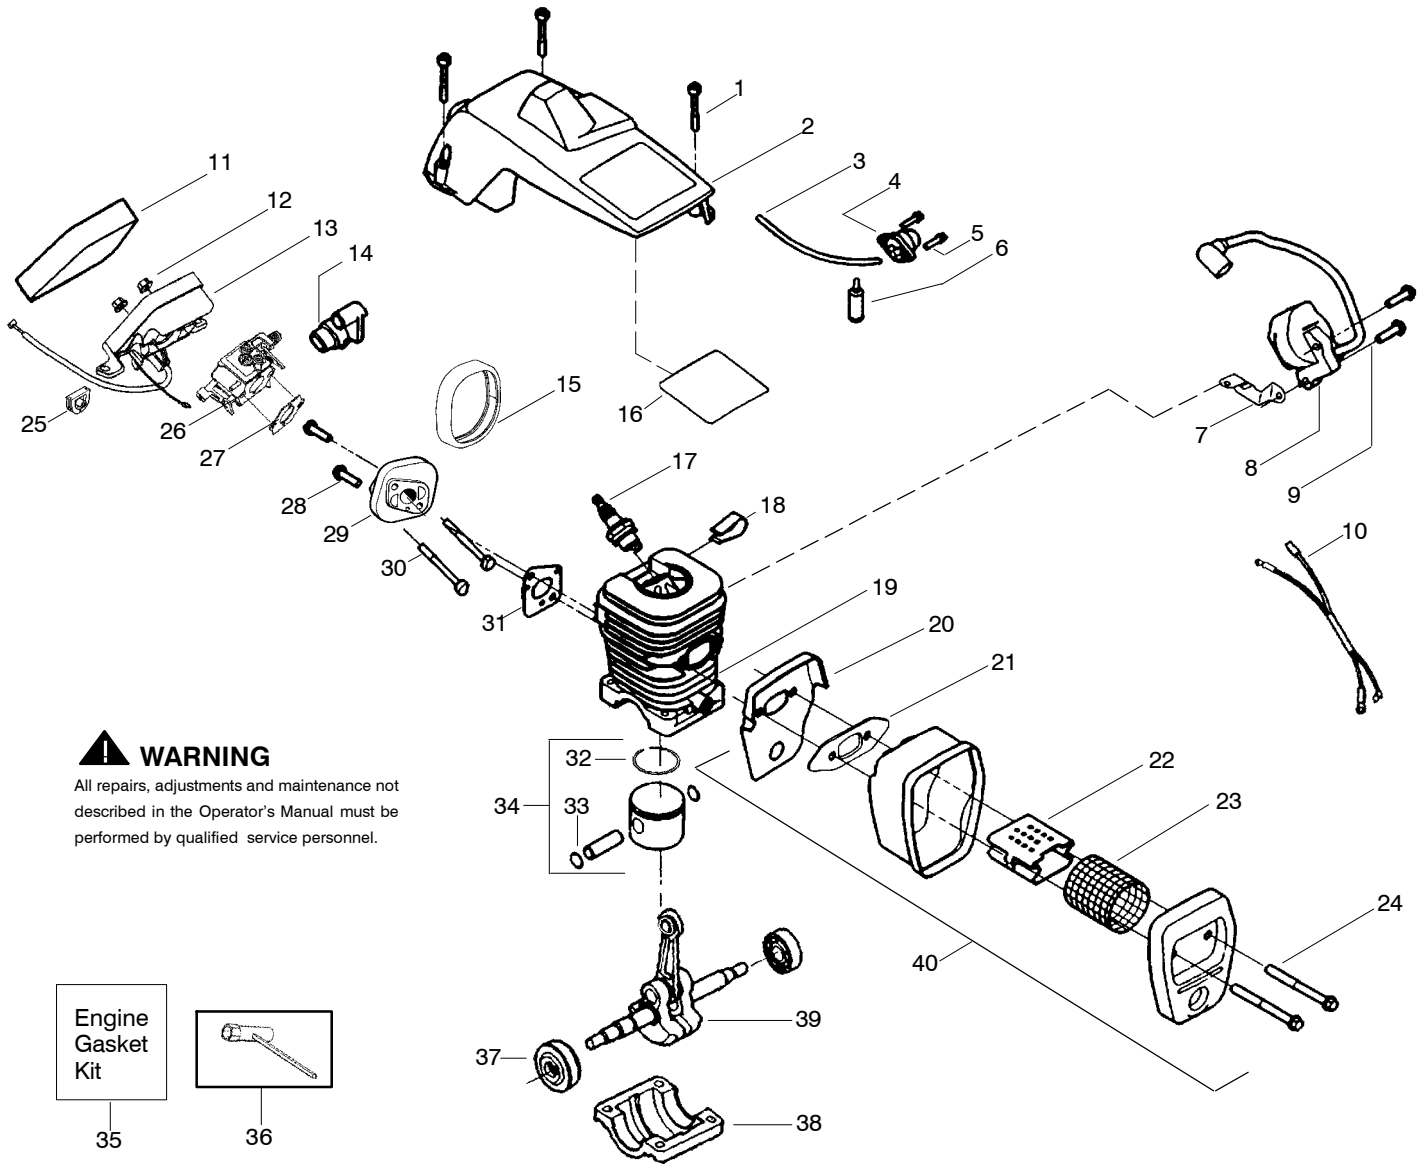

✓ = NEW PART NUMBER FOR THIS IPL

★ = REFER TO THE SERVICE REFERENCE INDICATED FOR MORE INFORMATION. (LOCATED AT END OF IPL)

PARTS LIST NO. 530165456-01		Poulan® PARTS LIST	CHAIN SAW MODEL(s) Titanium 2550T
DATE 8/24/04	NEW		PAGE NO. 2
Note: Illustration may differ from actual model due to design changes			