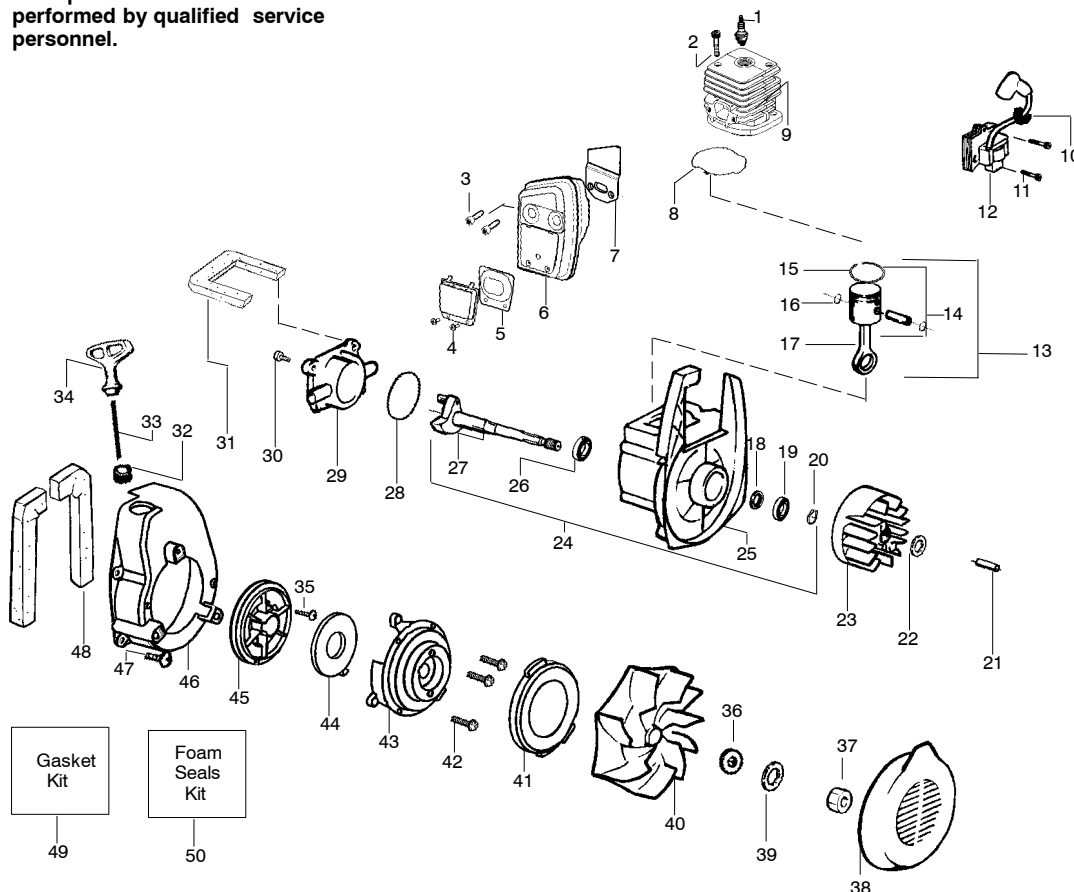

PARTS LIST NO. 530165332		WEED EATER® PARTS LIST	MODEL(s) B1750	
DATE 2/25/05	Replaces 6/21/04 - 530165332-01		Note: Illustration may differ from actual model due to design changes	PAGE NO. 2

WARNING
All repairs, adjustments and maintenance not described in the Operator's Manual must be performed by qualified service personnel.

Ref.	Part No.	Description	Ref.	Part No.	Description	Ref.	Part No.	Description
1.	952030249	Spark Plug (RCJ-6Y)	20.	530015941	Retainer Ring-C'chaft	38.	530049313	Inlet Door
2.	530015953	Screw	21.	530016190	Spacer-Flywheel	39.	530016279	Washer
3.	530016387	Screw-Muffler-Internal	22.	530015149	Washer	40.	530069817	Kit-Impeller Assy.
4.	530015241	Screw	23.	530039209	Assy-Flywheel	41.	530056625	Seal-Ring
5.	530071593	Kit-Spark Screen(incl. #4)	24.	530071456	Assy-Crankcase/Crank shaft (incl. 20,25,27)	42.	530016349	Screw
6.	530071834	Kit-Muffler (incl. 3,4,5, & 7)	25.	530012492	Assy-Crankcase (Incl. 18,19,26)	43.	530055101	Housing-Pulley
7.	530071458	Gasket-Baffle (kit)	26.	530032125	Bearing-Inner	44.	530042086	Spring-Starter
8.	530071458	Gasket-Cylinder (kit)	27.	530012452	Assy-Crankshaft	45.	530071466	Kit-Starter Pulley
9.	530071457	Kit-Cylinder	28.	530071458	O-ring-C/case (kit)	46.	530055102	Fan Housing
10.	530019182	Grommet-Ign. Module	29.	530012443	Cover-Crankcase	47.	530015810	Screw
11.	530016357	Screw-Ignition Module	30.	530015810	Screw	48.	530071459	Foam-182mm (kit)
12.	530035505	Ignition Module	31.	530071459	Foam-219mm (kit)	49.	530071458	Kit-Gasket (page 1 incl. 2 & 5) (page 2 incl. 7, 8, & 28)
13.	530071785	Kit-Piston/Rod (Incl. 14,17)	32.	530029182	Eyelet-Flange	50.	530071459	Kit-Foam Seals (page 1 incl. 1,16, & 31) (page 2 incl. 31 & 48)
14.	530071833	Kit-Piston (Incl. 15 & 16)	33.	530071467	Kit-Rope			
15.	530055120	Piston Ring	34.	530049488	Handle-Starter			
16.	530015162	Retainer-Piston Pin	35.	530016391	Screw-Rope			
17.	530069945	Assy-Connecting Rod	36.	530016402	Seal-Crankshaft			
18.	530019264	Seal-Crankshaft	37.	530626605	Washer-Belleville Nut			
19.	530055728	Bearing-Outer						

✓ = NEW PART NUMBER FOR THIS IPL

* = REFER TO THE SERVICE REFERENCE INDICATED FOR MORE INFORMATION. (LOCATED AT END OF IPL)