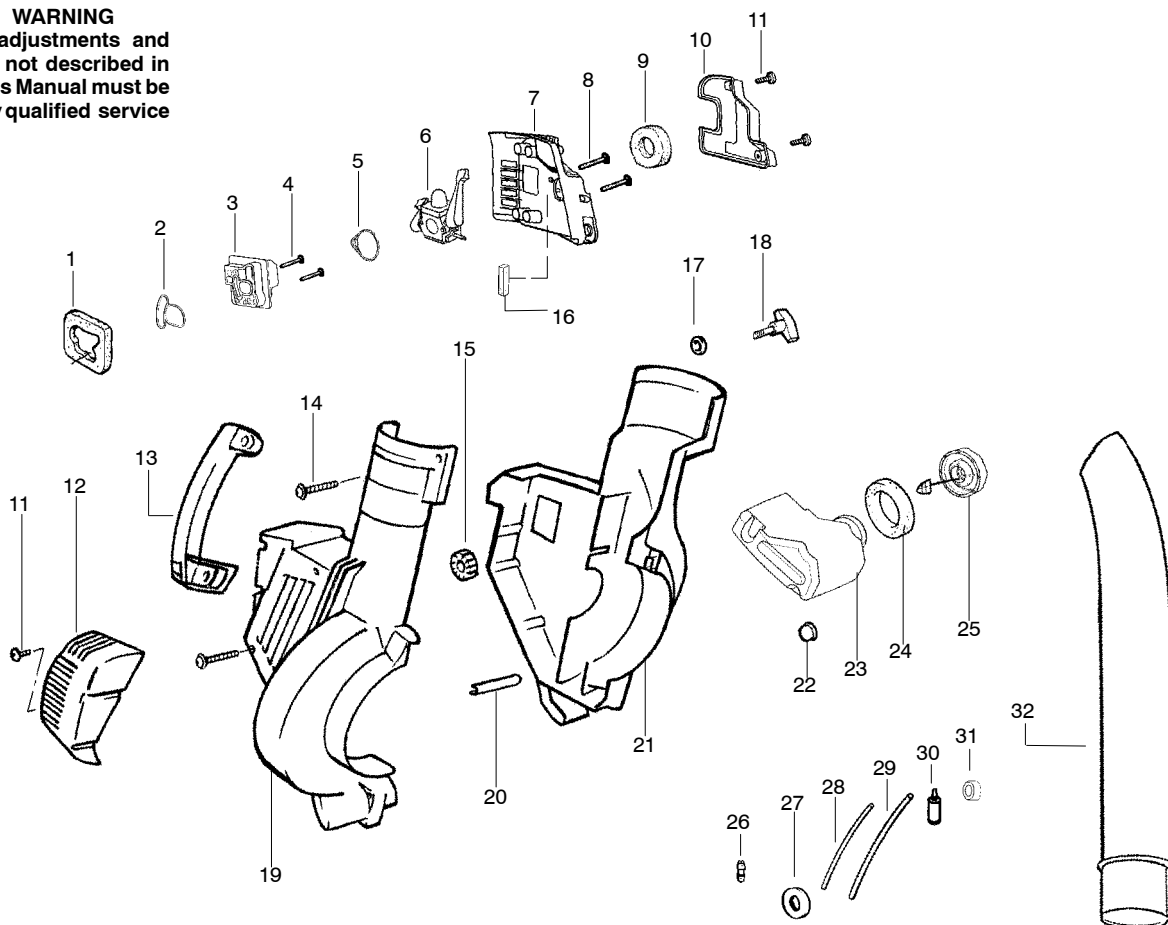

PARTS LIST NO. 530165332		WEED EATER® PARTS LIST	MODEL(s) B1750
DATE 2/25/05	Replaces 6/21/04 - 530165332-01		Note: Illustration may differ from actual model due to design changes

WARNING

All repairs, adjustments and maintenance not described in the Operator's Manual must be performed by qualified service personnel.

✓ = NEW PART NUMBER FOR THIS IPL

* = REFER TO THE SERVICE REFERENCE INDICATED FOR MORE INFORMATION. (LOCATED AT END OF IPL)

PARTS LIST NO. 530165332		WEED EATER® PARTS LIST	MODEL(s) B1750
DATE 2/25/05	Replaces 6/21/04 - 530165332-01		Note: Illustration may differ from actual model due to design changes