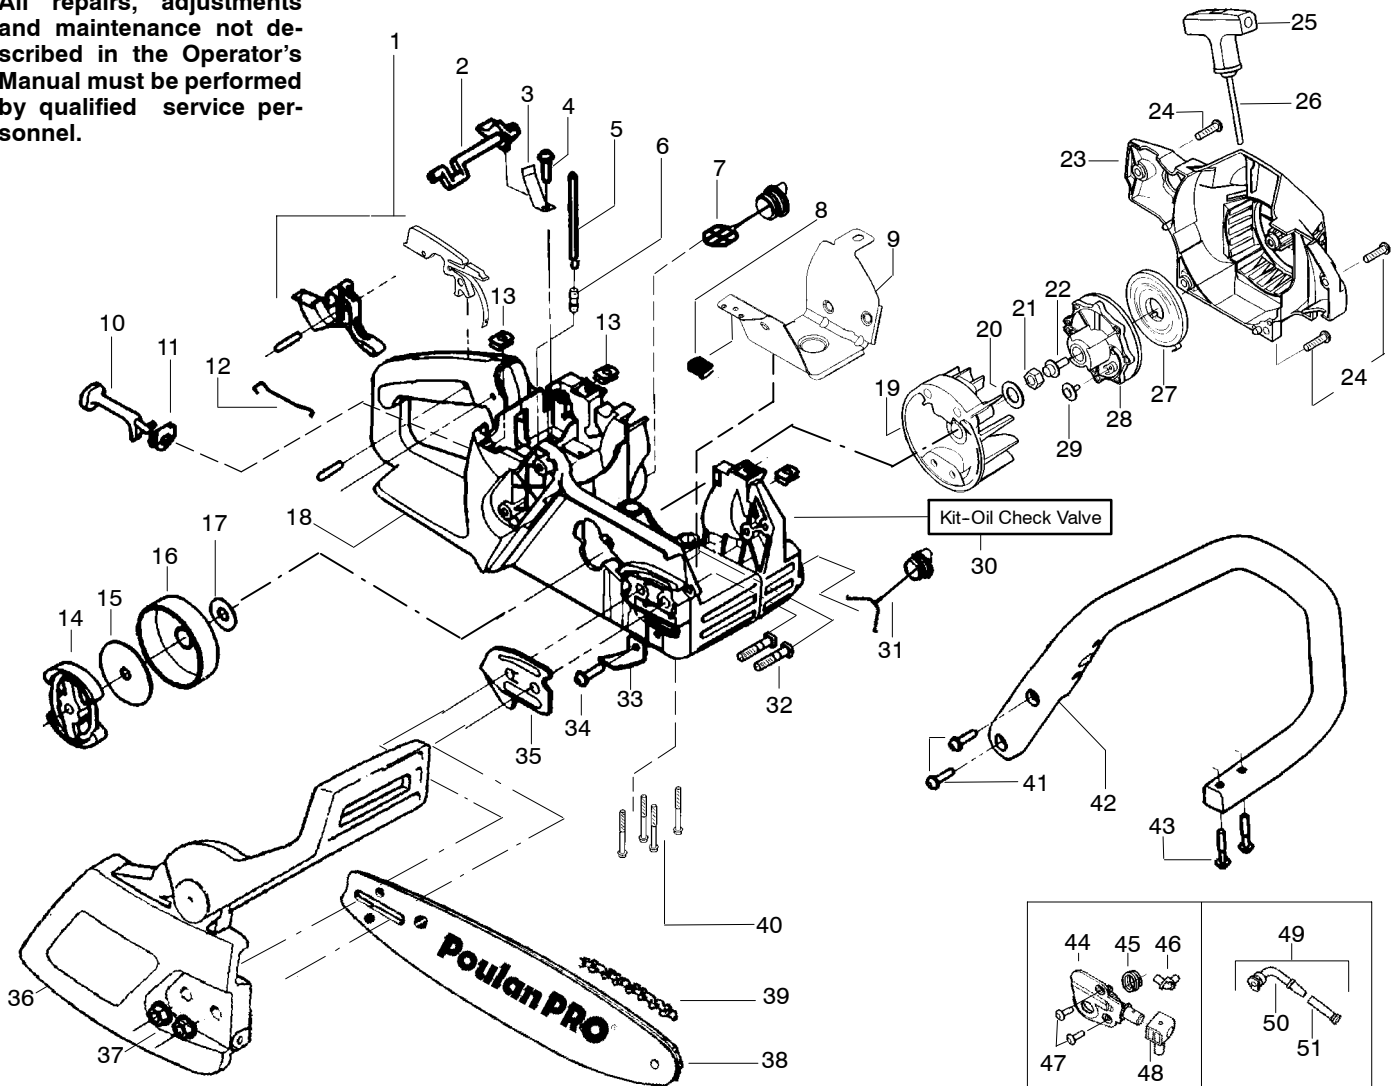

PARTS LIST NO. <b>530165246</b>		<b>Poulan PRO</b> PARTS LIST	CHAIN SAW MODEL(S) <b>262</b>
DATE <b>6/11/04</b>	NEW		NOTE: Illustration may differ from actual model due to design changes

**⚠ WARNING**  
All repairs, adjustments and maintenance not described in the Operator's Manual must be performed by qualified service personnel.

✓ = NEW PART NUMBER FOR THIS IPL

\* = REFER TO THE SERVICE REFERENCE INDICATED FOR MORE INFORMATION. (LOCATED AT END OF IPL)

PARTS LIST NO. <b>530165246</b>		<b>Poulan PRO</b> PARTS LIST	CHAIN SAW MODEL(S) <b>262</b>
DATE <b>6/11/04</b>	NEW		PAGE NO. <b>2</b>
<b>Note:</b> Illustration may differ from actual model due to design changes			