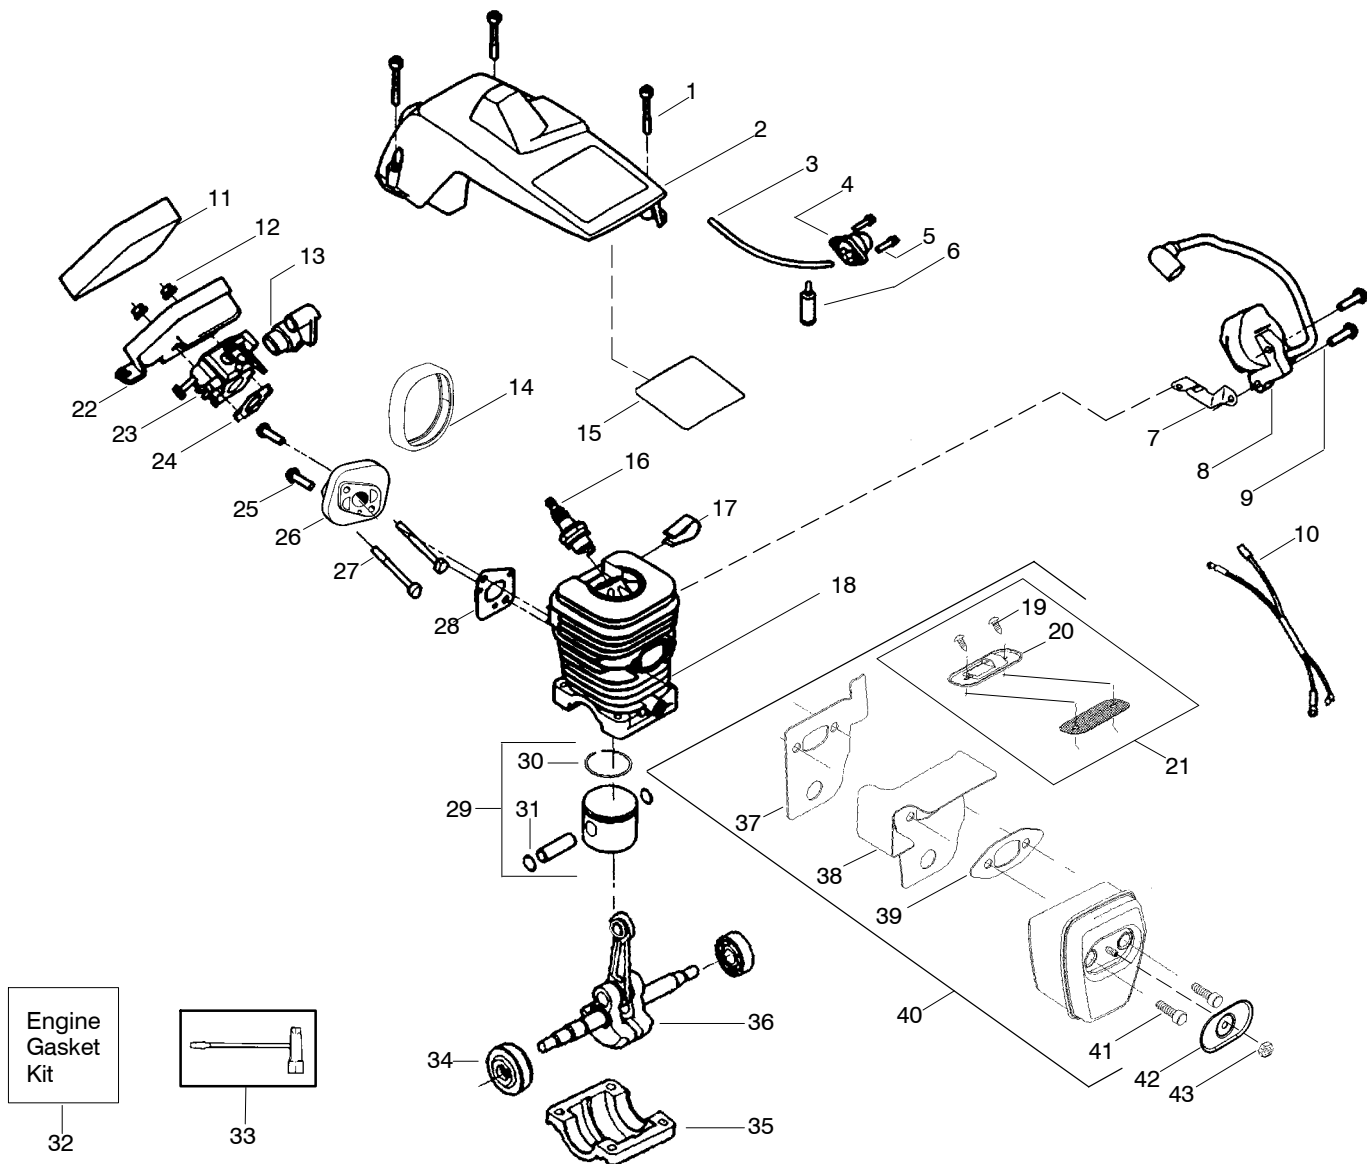

Ref.	Part No.	Description	Ref.	Part No.	Description	Ref.	Part No.	Description
1.	530071832	Kit-Trigger & Lockout (Includes Pin)	21.	530016134	Nut-Flywheel	43.	530015940	Screw
2.	530038227	Lever-Switch	22.	530015920	Screw	44.	530071259	Kit-Oil Pump (incl 45,46,48)
3.	530016149	Spring-Switch	23.	530049335	Housing-Fan	45.	530037820	Gear-Worm Spring
4.	530015775	Screw	24.	530015892	Screw	46.	530049477	Elbow-Oil Pickup
5.	530069216	Kit-Fuel Line (Large)	25.	530056402	Handle-Starter	47.	530016064	Screw
6.	530023877	Fitting - Fuel line	26.	530069232	Kit-Rope	48.	530019206	Block-Seal
7.	530047192	Assy-Fuel Cap w/ret.	27.	530027531	Spring-Starter	49.	530047663	Assy-Oil-Pickup (Incl. 50, 51)
8.	530055322	Clip - "U"	28.	530037817	Pulley-Starter	50.	530038373	Pickup-Oiler
9.	530055183	Shield - Heat	29.	530016080	Screw	51.	530056533	Filter-Oil
10.	530047989	Lever-Choke	30.	530071666	Kit-Oil Check Valve			
11.	530049005	Grommet-Choke lever	31.	530057236	Assy-Oil Cap			
12.	530037809	Wire-Throttle	32.	530016133	Bolt - Bar			
13.	530015922	Nut-Speed	33.	530029850	Chain Catcher			
14.	530014949	Assy.-Clutch	34.	530015814	Screw			
15.	530015611	Washer-Clutch	35.	530038238	Plate-Bar Mounting			
16.	530047061	Assy-Drum W/brg.	36.	530054999	Assy.-Chain Brake			
17.	530015907	Washer - Thrust	37.	530015917	Nut-Bar Mounting			
18.	530058908	Assy-Chassis (Incl. # 1,5,6,7,13, 30,31,32)	38.	530044919	Bar - 18"			
19.	530039187	Assy-Flywheel	39.	952051338	Chain - 18"			
20.	530015127	Washer-Flywheel	40.	530016132	Screw			
			41.	530015814	Screw			
			42.	530056798	Handle-Front			

✓ = NEW PART NUMBER FOR THIS IPL

\* = REFER TO THE SERVICE REFERENCE INDICATED FOR MORE INFORMATION. (LOCATED AT END OF IPL)

PARTS LIST NO. <b>530165246</b>		<b>Poulan PRO</b> PARTS LIST	CHAIN SAW MODEL(S) <b>262</b>
DATE <b>6/11/04</b>	NEW		PAGE NO. <b>2</b>
<b>Note:</b> Illustration may differ from actual model due to design changes			