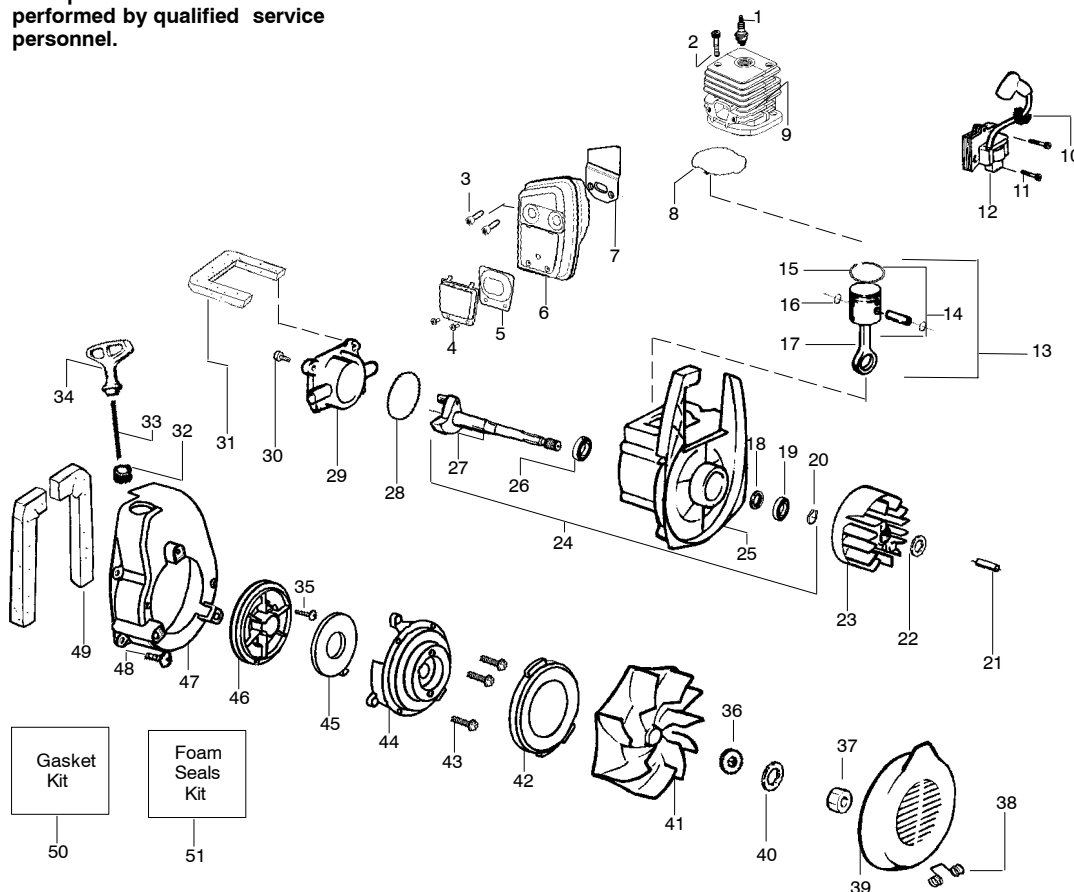

PARTS LIST NO. 530165241		Poulan PRO PARTS LIST	MODEL(s) PBV200	
DATE 5/17/04	NEW		NOTE: Illustration may differ from actual model due to design changes	PAGE NO. 2

WARNING
All repairs, adjustments and maintenance not described in the Operator's Manual must be performed by qualified service personnel.

Ref.	Part No.	Description	Ref.	Part No.	Description	Ref.	Part No.	Description
1.	952030249	Spark Plug (RCJ-6Y)	20.	530015941	Retainer Ring-C'chaft	39.	530049313	Inlet Door
2.	530015953	Screw	21.	530016190	Spacer-Flywheel	40.	530016279	Washer
3.	530016387	Screw-Muffler-Internal	22.	530015149	Washer	41.	530069817	Kit-Impeller Assy.
4.	530015241	Screw	23.	530039209	Assy-Flywheel	42.	530056625	Seal-Ring
5.	530071593	Kit-Spark Screen(incl. #4)	24.	530071456	Assy-Crankcase/Crank shaft (incl. 20,25,27)	43.	530016349	Screw
6.	530071834	Kit-Muffler (incl. 3,4,5, & 7)	25.	530012492	Assy-Crankcase (Incl. 18,19,26)	44.	530055101	Housing-Pulley
7.	530071458	Gasket-Baffle (kit)	26.	530032125	Bearing-Inner	45.	530042086	Spring-Starter
8.	530071458	Gasket-Cylinder (kit)	27.	530012452	Assy-Crankshaft	46.	530071466	Kit-Starter Pulley
9.	530071457	Kit-Cylinder	28.	530071458	O-ring-C/case (kit)	47.	530055102	Fan Housing
10.	530019182	Grommet-Ign. Module	29.	530012443	Cover-Crankcase	48.	530015810	Screw
11.	530016357	Screw-Ignition Module	30.	530015810	Screw	49.	530071459	Foam-182mm (kit)
12.	530035505	Ignition Module	31.	530071459	Foam-219mm (kit)	50.	530071458	Kit-Gasket (page 1 incl. 2 & 5) (page 2 incl. 7, 8, & 28)
13.	530071785	Kit-Piston/Rod (Incl. 14,17)	32.	530029182	Eyelet-Flange	51.	530071459	Kit-Foam Seals (page 1 incl. 1,16, & 32) (page 2 incl. 31 & 49)
14.	530071833	Kit-Piston (Incl. 15 & 16)	33.	530071467	Kit-Rope			
15.	530055120	Piston Ring	34.	530049488	Handle-Starter			
16.	530015162	Retainer-Piston Pin	35.	530016391	Screw-Rope			
17.	530069945	Assy-Connecting Rod	36.	530016402	Washer-Belleville			
18.	530019264	Seal-Crankcase	37.	530626605	Nut			
19.	530055728	Bearing-Outer	38.	530402043	Spring-Return Cover			

✓ = NEW PART NUMBER FOR THIS IPL

* = REFER TO THE SERVICE REFERENCE INDICATED FOR MORE INFORMATION. (LOCATED AT END OF IPL)