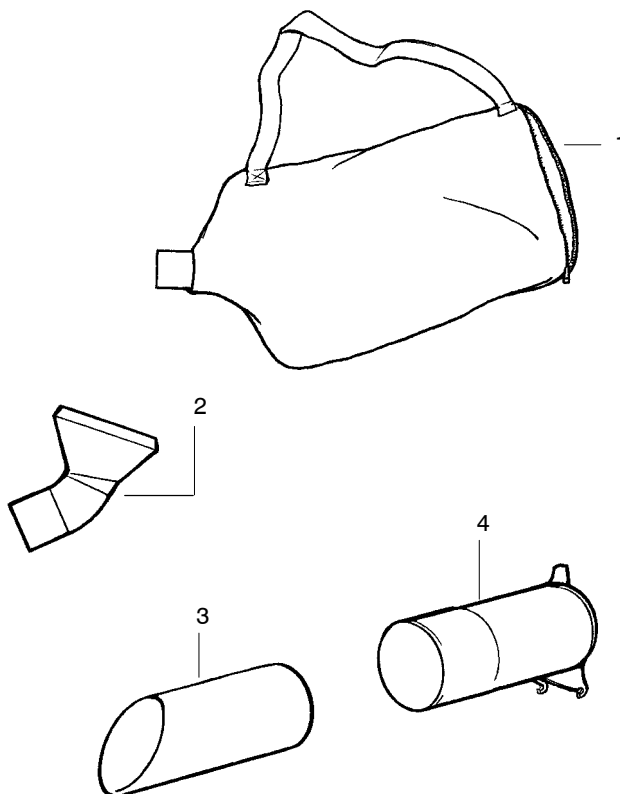

PARTS LIST NO. 530165241		Poulan PRO® PARTS LIST	MODEL(s) PBV200	
DATE 5/17/04	NEW		NOTE: Illustration may differ from actual model due to design changes	PAGE NO. 3

Vacuum Tube Ass'y.

Ref.	Part No.	Description
1.	530095564	Assy-Vac. Bag w/strap
2.	530095470	Tube-Elbow Vac
3.	530094476	Tube-Lower Vac
4.	530056901	Tube-Upper Vac

Kit - Carburetor Assy # 530071632 - C1Q-W11C (zama)

Kit - Carburetor Assy # 530071775 - WT-606 (walbro)