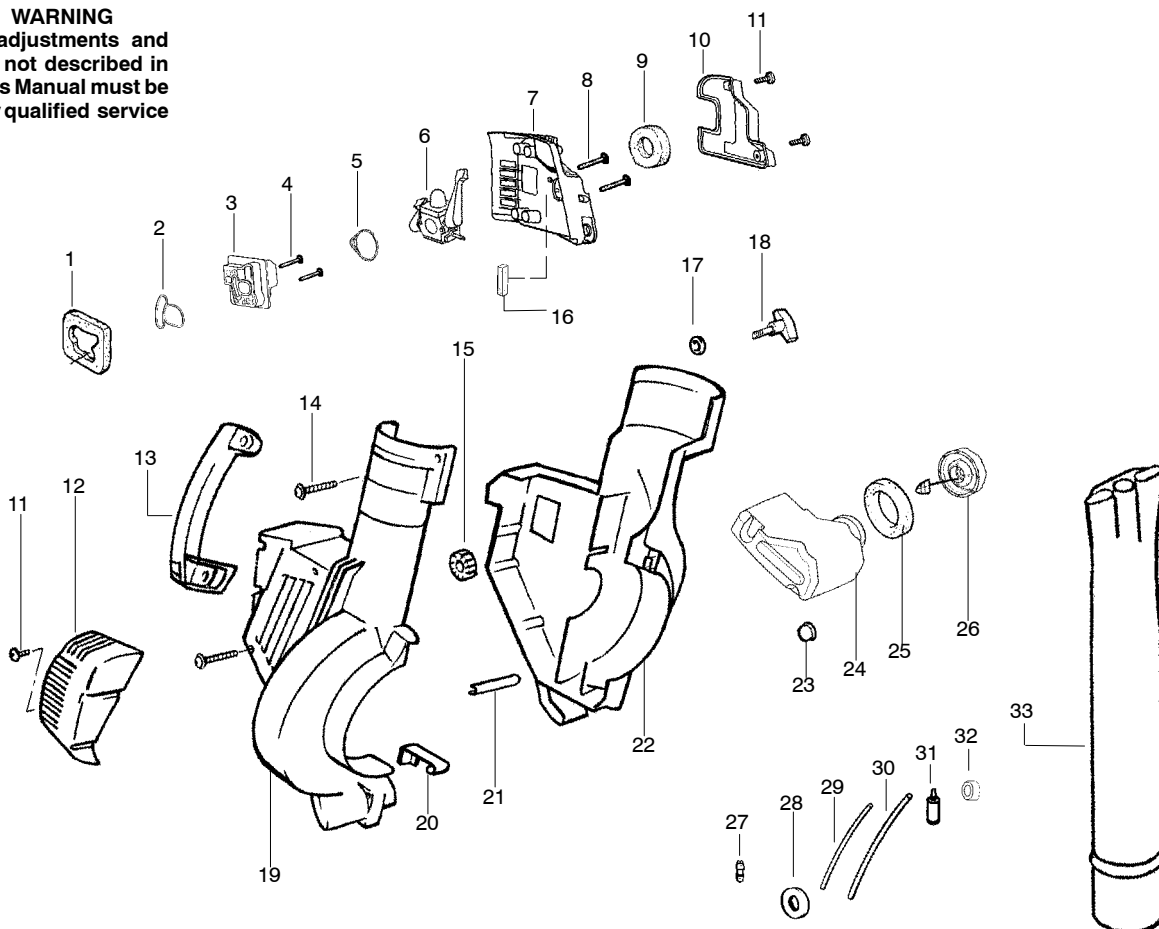

PARTS LIST NO. 530165241		Poulan PRO PARTS LIST	MODEL(s) PBV200
DATE 5/17/04	NEW		NOTE: Illustration may differ from actual model due to design changes

WARNING

All repairs, adjustments and maintenance not described in the Operator's Manual must be performed by qualified service personnel.

Ref.	Part No.	Description	Ref.	Part No.	Description
1.	530071459	Air Dam (kit)	21.	530049617	Guide-Starter Rope
2.	530071458	Gasket-Adapter (kit)	22.	530058851	Shroud-LH
3.	530035561	Carburetor Adaptor	23.	530036792	Isolator-Crankcase
4.	530016309	Screw	24.	530049491	Assy-Fuel Tank
5.	530071458	Gasket-Carburetor (kit)	25.	530049527	Gasket-Fuel Tank
6.	---	Kit-Carb Ass'y.	26.	530049386	Fuel Cap w/Retainer
	530071632	Zama-(C1Q-W11C)	27.	530023877	Fitting-Fuel Line
	530071775	Walbro-(WT-606)	28.	530049656	Grommet-Shroud
7.	530056629	Air Box	29.	530069247	Kit-Line Carb/Purge
8.	530015849	Screw-Carb.	30.	530069216	Kit-Line Tank/Purge
9.	530049383	Filter-Air	31.	530095646	Assy-Fuel Pick-up
10.	530056581	Cover-Air Filter	32.	530071459	Grommet-Fuel line (kit)
11.	530016349	Screw	33.	530095593	Tube-Blower
12.	530056641	Guard-Muffler			
13.	530095469	Handle			
14.	530015886	Screw			
15.	530049323	Isolator		Not Shown	
16.	530071459	Foam 25.4mm (kit)			
17.	530015197	Nut			
18.	530016322	Knob-Blower		530165210	Operator Manual
19.	530059193	Assy-RH Shroud (Incl. #20)		530057414	Warning Decal
20.	530402044	Spring-Cover Latch		530057214	Decal-Start Inst.

✓ = NEW PART NUMBER FOR THIS IPL

★ = REFER TO THE SERVICE REFERENCE INDICATED FOR MORE INFORMATION. (LOCATED AT END OF IPL)

PARTS LIST NO. 530165241		Poulan PRO PARTS LIST	MODEL(s) PBV200
DATE 5/17/04	NEW		NOTE: Illustration may differ from actual model due to design changes