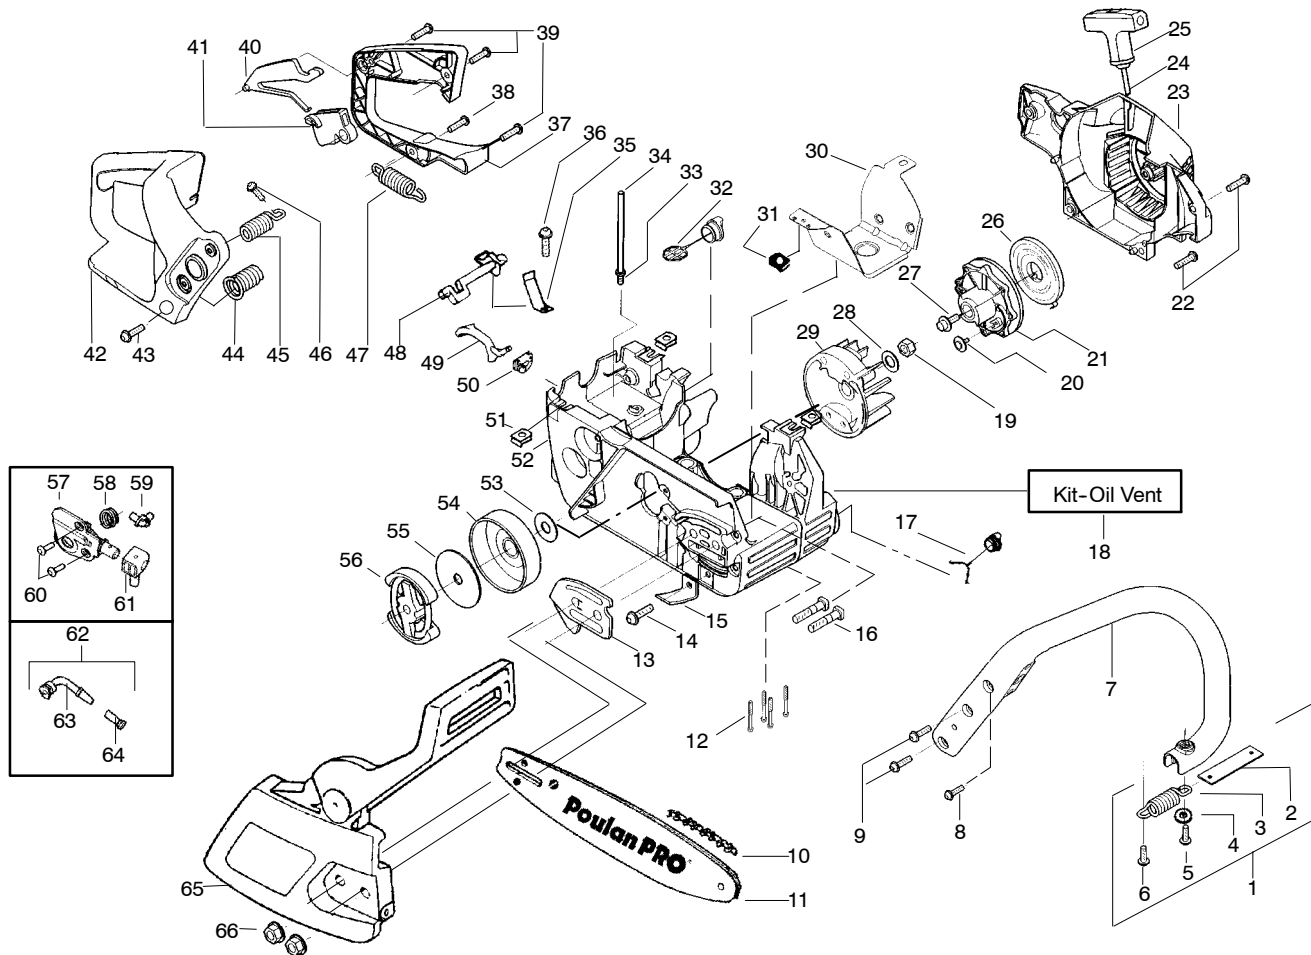

PARTS LIST NO. 530164916		Poulan PRO PARTS LIST	MODEL(s) 220LE
DATE 8/30/04	Replaces 530164916 - 3/16/04		NOTE: Illustration may differ from actual model due to design changes

Ref.	Part No.	Description	Ref.	Part No.	Description	Ref.	Part No.	Description
1.	530059667	Assy.-Isolator	28.	530015127	Washer-Flywheel	55.	530015611	Washer-Clutch
2.	530047608	Limiter Strap	29.	530039187	Assy-Flywheel	56.	530014949	Assy. Clutch
3.	530059668	Spring-Isolator	30.	530055183	Shield - Heat	57.	530071259	Kit - Oil Pump (incl. 58,59,61)
4.	530015158	Washer	31.	530055322	Clip - "U"	58.	530037820	Gear-Worm Spring
5.	530016018	Screw	32.	530047192	Assy-Fuel Cap	59.	530049477	Elbow-Oil Pickup
6.	530015843	Screw	33.	530023877	Fitting-fuel line	60.	530016064	Screw
7.	530047583	Front Handle	34.	530069216	Kit-Fuel line (large)	61.	530019206	Seal Block
8.	530015940	Screw	35.	530016149	Spring-Switch	62.	530047663	Assy-Oil Pick-up (Incl. 63,64)
9.	530015814	Screw	36.	530015775	Screw	63.	530038373	Pick-up Oiler
10.	952051211	Chain - 16"	37.	530047581	Cover-Rear Handle	64.	530056533	Filter-Oil
11.	530044834	Bar - 16"	38.	530015886	Screw	65.	530054999	Assy.-Chain Brake
12.	530016132	Screw	39.	530015906	Screw	66.	530015917	Nut-Bar Mounting
13.	530038238	Plate-Bar Mount.	40.	530036098	Throttle Lockout			
14.	530015814	Screw	41.	530036097	Trigger-Throttle			
15.	530029850	Chain Catcher	42.	530047582	Handle - Rear			
16.	530016133	Bolt-Bar	43.	★★★★★	Screw			
17.	530057236	Assy-Oil Cap	44.	★★★★★	Assy Isolator-lower			
18.	530071666	Kit-Oil Vent	45.	530071958-01	Kit-Isolator (Upper)			
19.	530016134	Nut-Flywheel	46.	530015875	Screw			
20.	530016080	Screw	47.	530059668	Spring-Isolator			
21.	530037817	Starter Pulley	48.	530057473	Lever-Switch			
22.	530015892	Screw	49.	530057474	Lever-Choke			
23.	530049335	Housing-Fan	50.	530049005	Grommet-Knob			
24.	530069232	Kit - Rope	51.	530015922	Nut-"U"-Type			
25.	530056402	Handle-Starter	52.	530058733	Assy-Chassis(Incl. fuel lines and caps)			
26.	530027531	Spring-Recoil	53.	530015907	Washer-Thrust			
27.	530015920	Screw	54.	530047061	Assy.-Clutch Drum w/bearing			