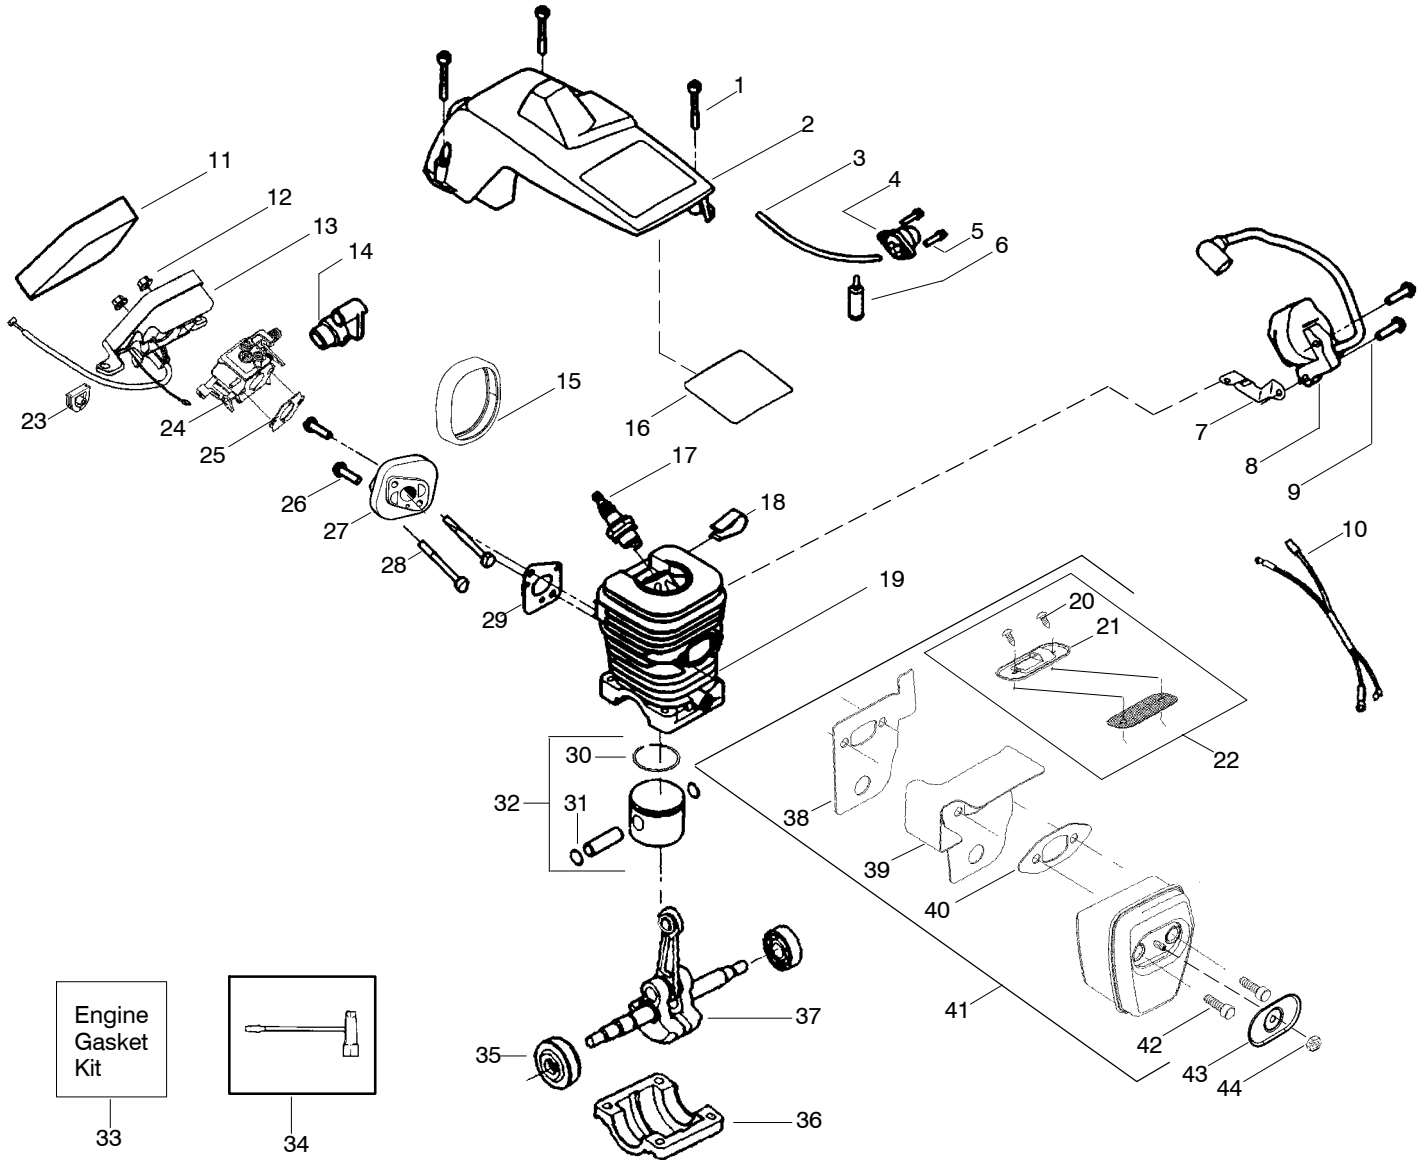

PARTS LIST NO. 530164916		Poulan PRO® PARTS LIST	MODEL(s) 220LE
DATE 8/30/04	Replaces 530164916 - 3/16/04		PAGE NO. 2
Note: Illustration may differ from actual model due to design changes			

Ref.	Part No.	Description	Ref.	Part No.	Description	Ref.	Part No.	Description
1.	530016153	Screw	19.	530012552	Cylinder	34.	530031135	Scrench
2.	530055638	Assy-Cylinder Shield (includes # 16)	20.	530016351	Screw-Outlet cover	35.	530056363	Assy-Seal & Bearing
3.	530069247	Kit-Fuel Line (Small)	21.	530054883	Cover - Outlet	36.	530037935	Cap-Crankcase
4.	530071835	Kit-Purge Bulb(incl.#5)	22.	530071413	Kit-Spark Arrestor (Incl. 20,21)	37.	530047062	Assy-Crankshaft
5.	530015780	Screw	23.	530047631	Grommet-Throttle Cable	38.	530054885	Backplate
6.	530095646	Assy-Fuel Pick-up	24.	---	Kit-Carburetor	39.	530054880	Guide-Outlet
7.	530047442	Strap-Ground		530071820	Zama (W-20)	40.	530069608	Gasket-Muffler(kit)
8.	530039198	Ignition Module		530071821	Walbro (WT-662)	41.	530054886	Assy-Muffler (Incl. 38-40,42)
9.	530015814	Screw	25.	530069608	Gasket-Carb. (kit)	42.	530016338	Bolt-Muffler
10.	530057475	Assy-Wire Harness	26.	530016386	Screw	43.	530055586	Cover-Bolt
11.	530037793	Foam-Air Filter	27.	530049700	Carb. Adapter	44.	530016359	Nut-Brass
12.	530016101	Nut	28.	530016187	Screw			Not Shown
13.	530057702	Assy-Air Box	29.	530069608	Gasket-Adaptor(kit)			
14.	530035526	Grommet-Carb Adjust	30.	530038729	Ring-Piston		530164365	Manual
15.	530054144	Seal-Carb Adapter	31.	530015697	Retainer-Piston Pin		530057757	Decal-Warning
16.	530055698	Reflector-Heat	32.	530069719	Kit-Piston (Incl. 30 & 31)		530059229	Decal-Start Inst.
17.	952030150	Spark Plug (RCJ-7Y)	33.	530069608	Kit-Engine Gasket (Incl. 25, 29 & 40)			
18.	530016136	Clip-High Tension Lead						

✓ = NEW PART NUMBER FOR THIS IPL

* = REFER TO THE SERVICE REFERENCE INDICATED FOR MORE INFORMATION. (LOCATED AT END OF IPL)