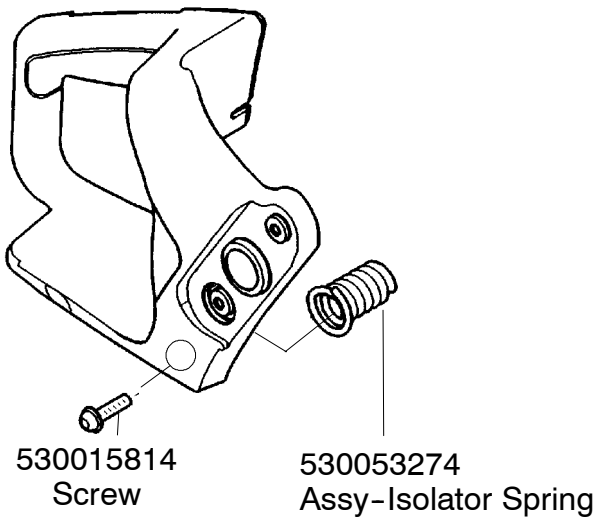

PARTS LIST NO. 530164916		Poulan PRO® PARTS LIST	MODEL(s) 220LE	
DATE 8/30/04	Replaces 530164916 - 3/16/04		Note: Illustration may differ from actual model due to design changes	PAGE NO. 3

***** **Service Reference** *****

Note: Due to product improvements, your unit may have been built with or without the spring and screw shown below. If your unit does not have this spring and screw, no action is required. If your unit does have the spring and screw, please order the part numbers listed below.

✓ = NEW PART NUMBER FOR THIS IPL

★ = REFER TO THE SERVICE REFERENCE INDICATED FOR MORE INFORMATION. (LOCATED AT END OF IPL)