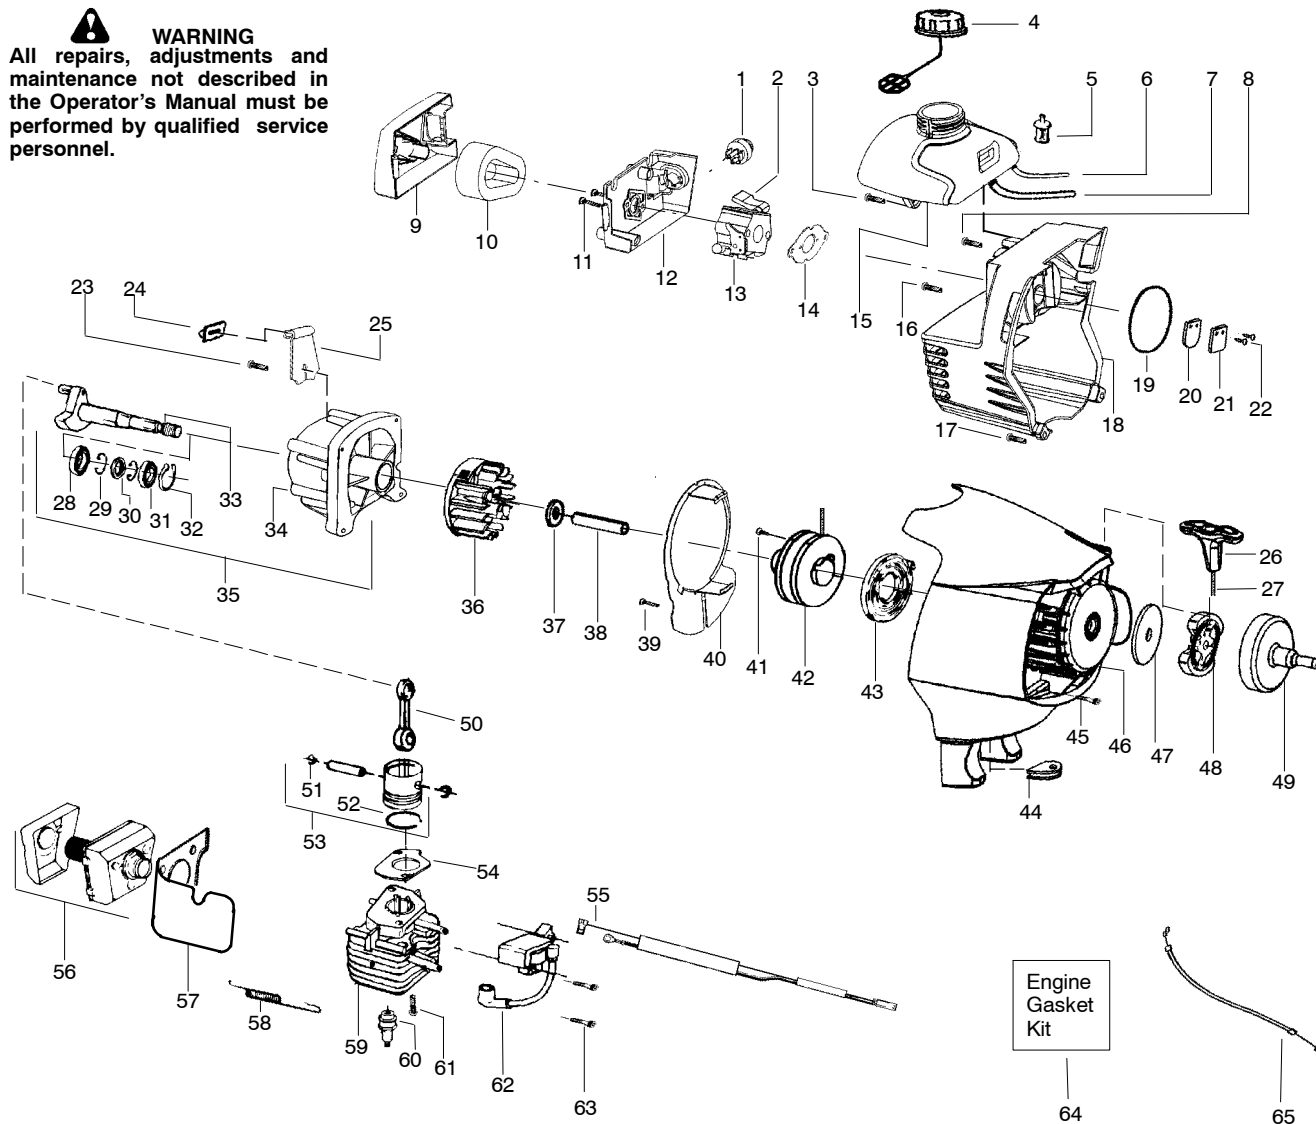

PARTS LIST NO. 530164391		Poulan PRO PARTS LIST	MODEL(s) PPB100	
DATE 3/18/05	Replaces 530164391 - 11/23/04		NOTE: Illustration may differ from actual model due to design changes	PAGE NO. 2

WARNING
All repairs, adjustments and maintenance not described in the Operator's Manual must be performed by qualified service personnel.

Ref.	Part No.	Description	Ref.	Part No.	Description	Ref.	Part No.	Description
1.	530047721	Bulb-Purge	24.	530055492	Isolator-Tank	48.	530055122	Assy-Clutch
2.	530071717	Kit-Choke Lever	25.	530054941	Ret.-Tank	49.	530028799	Drum-Clutch
3.	530015843	Screw-tank	26.	530054834	Handle-Starter	50.	530010960	Assy-Conn. Rod
4.	530049386	Cap-Fuel w/ret.	27.	530071325	Kit-Rope	51.	530015162	Ret.-Piston pin
5.	530095646	Assy-Fuel pickup	28.	530032103	Bearing-Inner	52.	530012594	Ring-Piston
6.	530071404	Kit-Fuel line	29.	530015787	Retainer	53.	530071998	Kit-Piston (Incl. 51,52)
7.	530069216	Kit-Fuel/Purge line	30.	530019158	Seal	54.	530071401	Gasket-Cylinder(kit)
8.	530015775	Screw	31.	530032102	Bearing-Outer	55.	530058846	Assy-Leadwire
9.	530054935	Cover-Air box	32.	530015789	Ret.-Crankshaft	56.	530069310	Kit-Muffler
10.	530054946	Filter-Air	33.	530028807	Assy-Crankshaft	57.	530058957	Shield
11.	530015849	Screw-Carb.	34.	530012514	Assy-Crankcase (Incl. 28-31)	58.	530036409	Spring-Muffler
12.	530054934	Box-Air	35.	530071685	Assy-C'case/C'shaft (Incl. 32,33,34)	59.	530012488	Cylinder
13.	530071637	Assy-Carb(WT628)	36.	530055524	Assy-Flywheel	60.	952030249	Plug-Spark(RCJ-6Y)
(Note: Repair kits are not available for this carburetor)			37.	530016030	Washer	61.	530001624	Bolt-Cyl. 1/4-20"
14.	530071401	Gasket-Carb.(kit)	38.	530055620	Spacer	62.	530039218	Module-Ignition
15.	530055317	Assy-Fuel Tank	39.	530015775	Screw-Baffle	63.	530016357	Screw-Module
16.	530015771	Screw-Crankcase	40.	530054939	Plate-Baffle	64.	530071401	Kit-Gasket (Incl. 14,19, 54)
17.	530015952	Screw-Shroud	41.	530016391	Screw-Rope	65.	530058962	Assy-Throttle cable
18.	530058797	Shroud	42.	530071399	Kit-Pulley(incl.41)			
19.	530071401	O-ring-Shroud (kit)	43.	530042086	Spring-Starter			
20.	530027593	Valve-Reed	44.	530019182	Grommet			
21.	530054596	Stop-Reed	45.	530015810	Screw-F/hsg.			
22.	530016064	Screw-Reed stop	46.	530059254	Assy.-Fan Housing			
23.	530015875	Screw-Retainer	47.	530094189	Washer-Clutch			

✓ = NEW PART NUMBER FOR THIS IPL

* = REFER TO THE SERVICE REFERENCE INDICATED FOR MORE INFORMATION. (LOCATED AT END OF IPL)