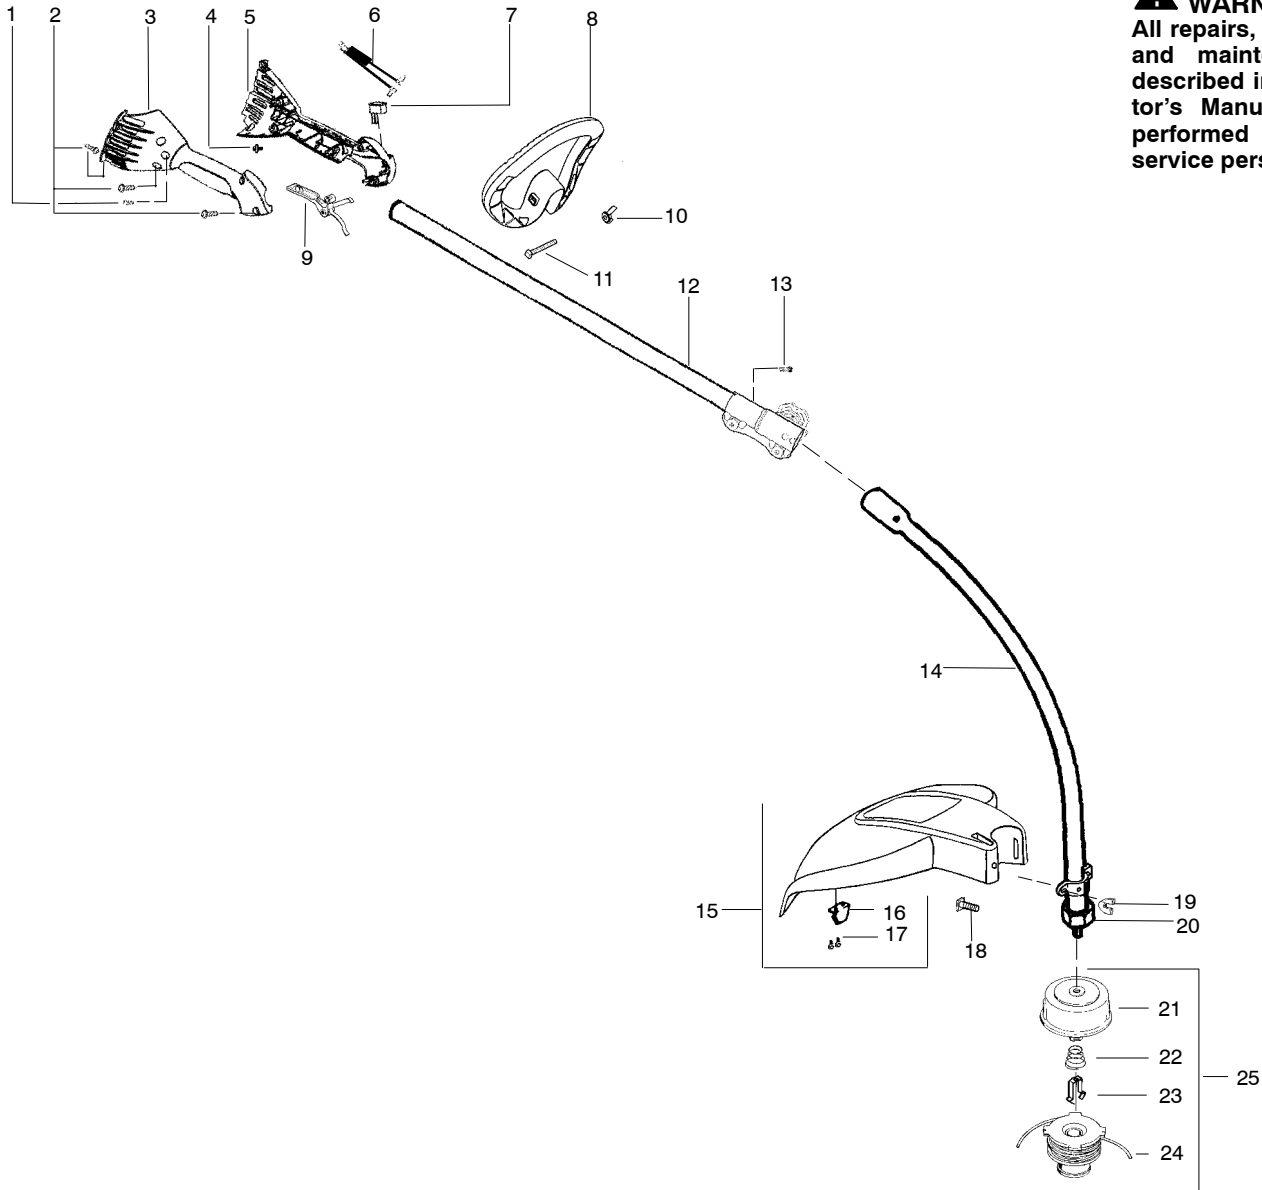

PARTS LIST NO. 530164391		Poulan PRO PARTS LIST	MODEL(s) PPB100
DATE 3/18/05	Replaces 530164391 - 11/23/04		Note: Illustration may differ from actual model due to design changes

⚠ WARNING
All repairs, adjustments and maintenance not described in the Operator's Manual must be performed by qualified service personnel.

Ref.	Part No.	Description	Ref.	Part No.	Description	Ref.	Part No.	Description
1.	530015805	Screw-alignment	14.	530071788	Assy-Lower Shaft			Not Shown
2.	530015886	Screw	15.	530071802	Kit-Shield Assy. (incl. 16,17)			
3.	530057983	Hsg.-Throttle right	16.	530052286	Limiter-Line			
4.	530016326	Screw-Cable Retention	17.	530015814	Screw			
5.	530057984	Hsg.-Left throttle	18.	530015820	Bolt			
6.	530058843	Assy-Wire	19.	530016152	Wingnut			
7.	530069572	Kit-Switch	20.	530057559	Dustcup			
8.	530057546	Handle-Assist	21.	530095776	Assy-Hub/Arbor			
9.	530058759	Trigger-Throttle	22.	530053241	Spring-Return			
10.	530016152	Wingnut	23.	530401957	Retainer-Spool	530164253	Operator Manual	
11.	530015786	Bolt	24.	952711624	Accy-Wound Spool	530056220	Decal-Shaft Warning	
12.	530071791	Assy-Upper Shaft (Incl. flex, clamp & 13)	25.	952711630	Accy-Cutting Head (Incl. 21-24)	530056221	Decal-Upper Shaft	
13.	530016344	Screw				530057369	Decal-Start Inst.	

✓ = NEW PART NUMBER FOR THIS IPL

* = REFER TO THE SERVICE REFERENCE INDICATED FOR MORE INFORMATION. (LOCATED AT END OF IPL)

PARTS LIST NO. 530164391		Poulan PRO PARTS LIST	MODEL(s) PPB100
DATE 3/18/05	Replaces 530164391 - 11/23/04		NOTE: Illustration may differ from actual model due to design changes