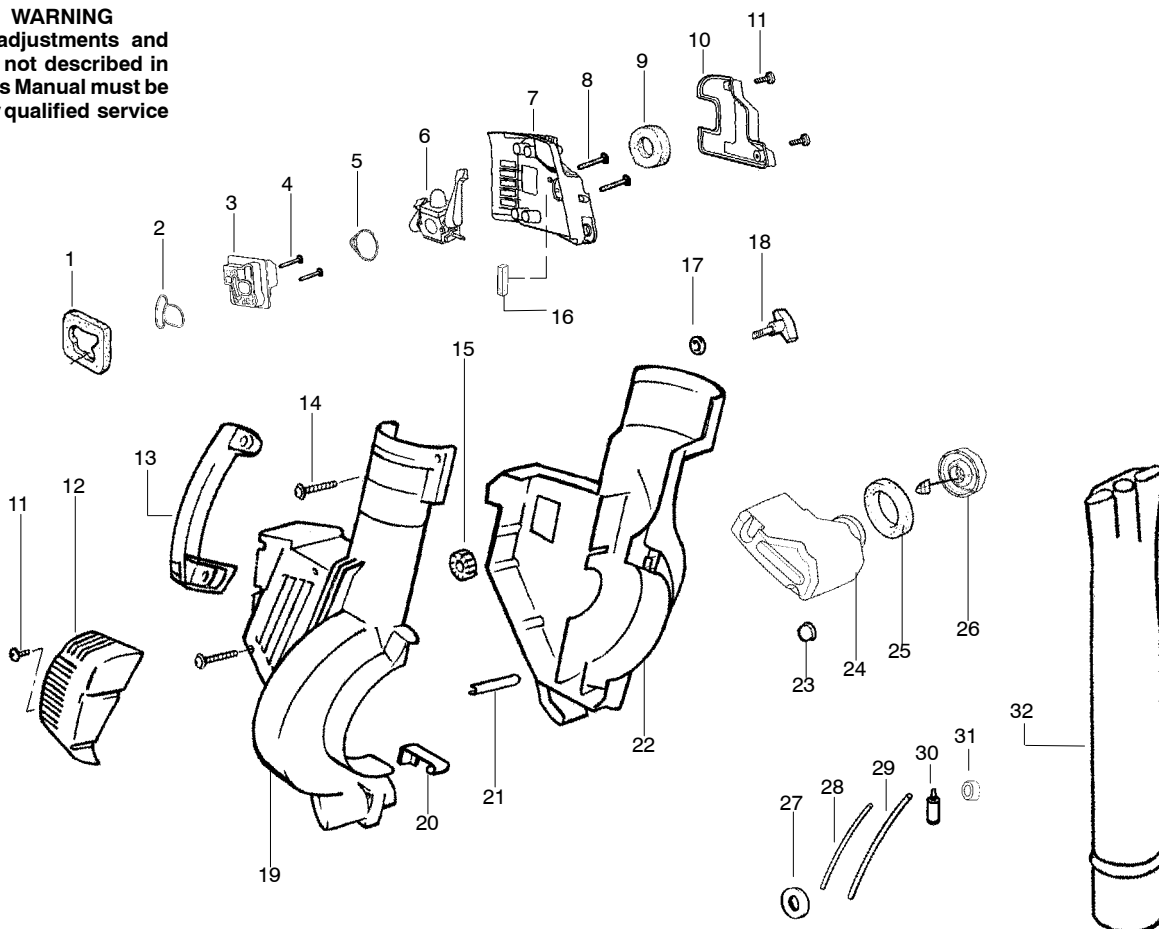

PARTS LIST NO. 530164387		Poulan PRO PARTS LIST	MODEL(s) PPB2000
DATE 11/24/03	NEW		NOTE: Illustration may differ from actual model due to design changes

WARNING

All repairs, adjustments and maintenance not described in the Operator's Manual must be performed by qualified service personnel.

Ref.	Part No.	Description	Ref.	Part No.	Description
1.	530071459	Air Dam (kit)	21.	530049617	Guide-Starter Rope
2.	530071458	Gasket-Adapter (kit)	22.	530059182	Housing-Left
3.	530035561	Carburetor Adaptor	23.	530036792	Isolator-Crankcase
4.	530016309	Screw	24.	530049491	Assy-Fuel Tank
5.	530071458	Gasket-Carburetor (kit)	25.	530049527	Gasket-Fuel Tank
6.	---	Kit-Carb Ass'y.	26.	530049386	Fuel Cap w/Retainer
	530071632	Zama-(C1Q-W11C)	27.	530049656	Grommet-Shroud
	530071775	Walbro-(WT-606)	28.	530069247	Kit-Line Carb/Purge
7.	530056629	Air Box	29.	530069216	Kit-Line Tank/Purge
8.	530015849	Screw-Carb.	30.	530095646	Assy-Fuel Pick-up
9.	530049383	Filter-Air	31.	530071459	Grommet-Fuel line (kit)
10.	530056581	Cover-Air Filter	32.	530095593	Tube-Blower
11.	530016349	Screw			
12.	530056641	Guard-Muffler			
13.	530095469	Handle			
14.	530015886	Screw			
15.	530049323	Isolator		Not Shown	
16.	530071459	Foam 25.4mm (kit)			
17.	530015197	Nut			
18.	530016322	Knob-Blower		530164278	Operator Manual
19.	530059183	Housing-Right		530057414	Warning Decal
20.	530402044	Spring-Cover Latch		530057214	Decal-Start Inst.

✓ = NEW PART NUMBER FOR THIS IPL

★ = REFER TO THE SERVICE REFERENCE INDICATED FOR MORE INFORMATION. (LOCATED AT END OF IPL)

PARTS LIST NO. 530164387		Poulan PRO PARTS LIST	MODEL(S) PPB2000
DATE 11/24/03	NEW		NOTE: Illustration may differ from actual model due to design changes