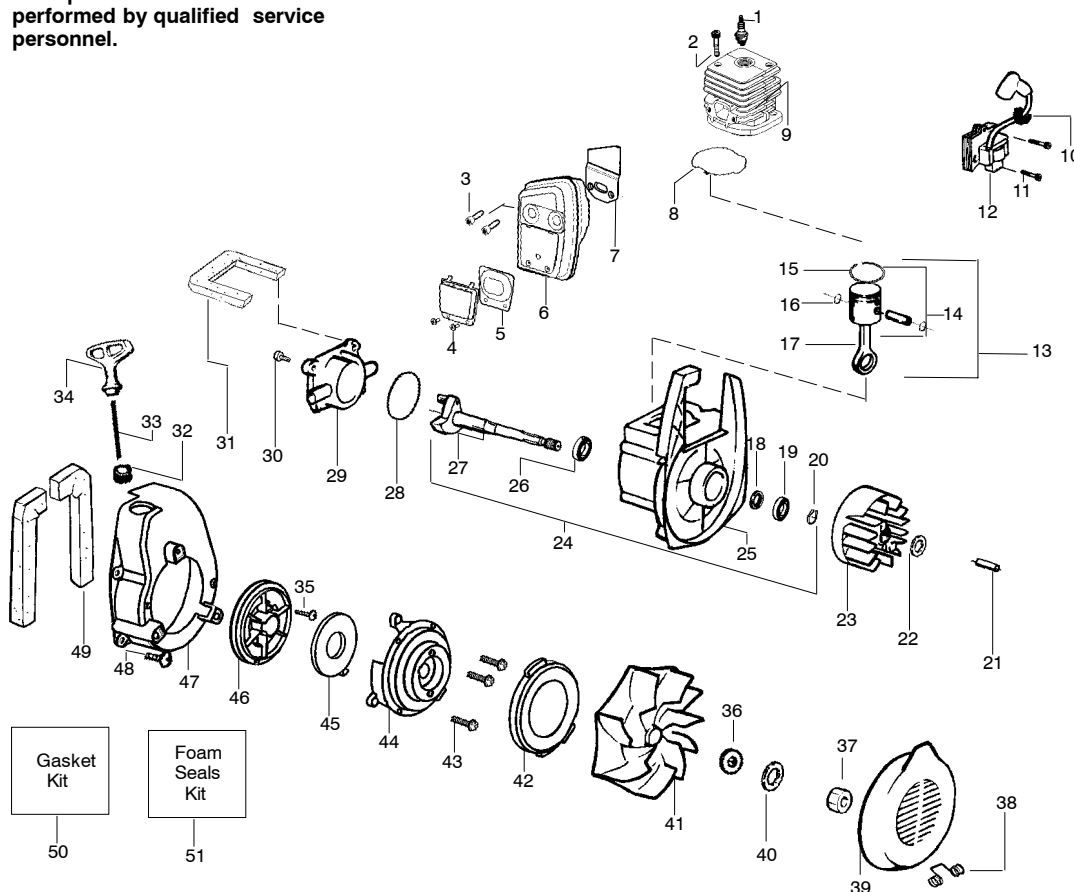

PARTS LIST NO. 530164387		Poulan PRO PARTS LIST	MODEL(S) PPB2000	
DATE 11/24/03	NEW		NOTE: Illustration may differ from actual model due to design changes	PAGE NO. 2

WARNING
All repairs, adjustments and maintenance not described in the Operator's Manual must be performed by qualified service personnel.

Ref.	Part No.	Description	Ref.	Part No.	Description	Ref.	Part No.	Description
1.	952030249	Spark Plug (RCJ-6Y)	20.	530015941	Retainer Ring-C'chaft	39.	530049313	Inlet Door
2.	530015953	Screw	21.	530016190	Spacer-Flywheel	40.	530016279	Washer
3.	530016387	Screw-Muffler-Internal	22.	530015149	Washer	41.	530069817	Assy-Impeller
4.	530015241	Screw	23.	530039209	Assy-Flywheel	42.	530056625	Seal-Ring
5.	530071593	Kit-Spark Screen(incl. #4)	24.	530071456	Cover-Crankcase	43.	530016349	Screw
6.	530071834	Kit-Muffler (incl. 3,4,5, & 7)	25.	530012492	Assy-Crankcase (Incl. 18,19,26)	44.	530055101	Housing-Pulley
7.	530071458	Gasket-Baffle (kit)	26.	530032125	Bearing-Inner	45.	530042086	Spring-Starter
8.	530071458	Gasket-Cylinder (kit)	27.	530012452	Assy-Crankshaft	46.	530071466	Kit-Starter Pulley
9.	530071457	Kit-Cylinder	28.	530071458	O-ring-C/case (kit)	47.	530055102	Fan Housing
10.	530019182	Grommet-Ign. Module	29.	530012443	Cover-Crankcase	48.	530015810	Screw
11.	530016357	Screw-Ignition Module	30.	530015810	Screw	49.	530071459	Foam-182mm (kit)
12.	530035505	Ignition Module	31.	530071459	Foam-219mm (kit)	50.	530071458	Kit-Gasket (page 1 incl. 2 & 5) (page 2 incl. 7, 8, & 28)
13.	530071785	Kit-Piston/Rod (Incl. 14,17)	32.	530029182	Eyelet-Flange	51.	530071459	Kit-Foam Seals (page 1 incl. 1,16, & 31) (page 2 incl. 31 & 49)
14.	530071833	Kit-Piston (Incl. 15 & 16)	33.	530071467	Kit-Rope			
15.	530055120	Piston Ring	34.	530049488	Handle-Starter			
16.	530015162	Retainer-Piston Pin	35.	530016391	Screw-Rope			
17.	530069945	Assy-Connecting Rod	36.	530016240	Washer-Belleville			
18.	530019264	Seal-Crankcase	37.	530626605	Nut			
19.	530055728	Bearing-Outer	38.	530402043	Spring-Return Cover			

✓ = NEW PART NUMBER FOR THIS IPL

* = REFER TO THE SERVICE REFERENCE INDICATED FOR MORE INFORMATION. (LOCATED AT END OF IPL)