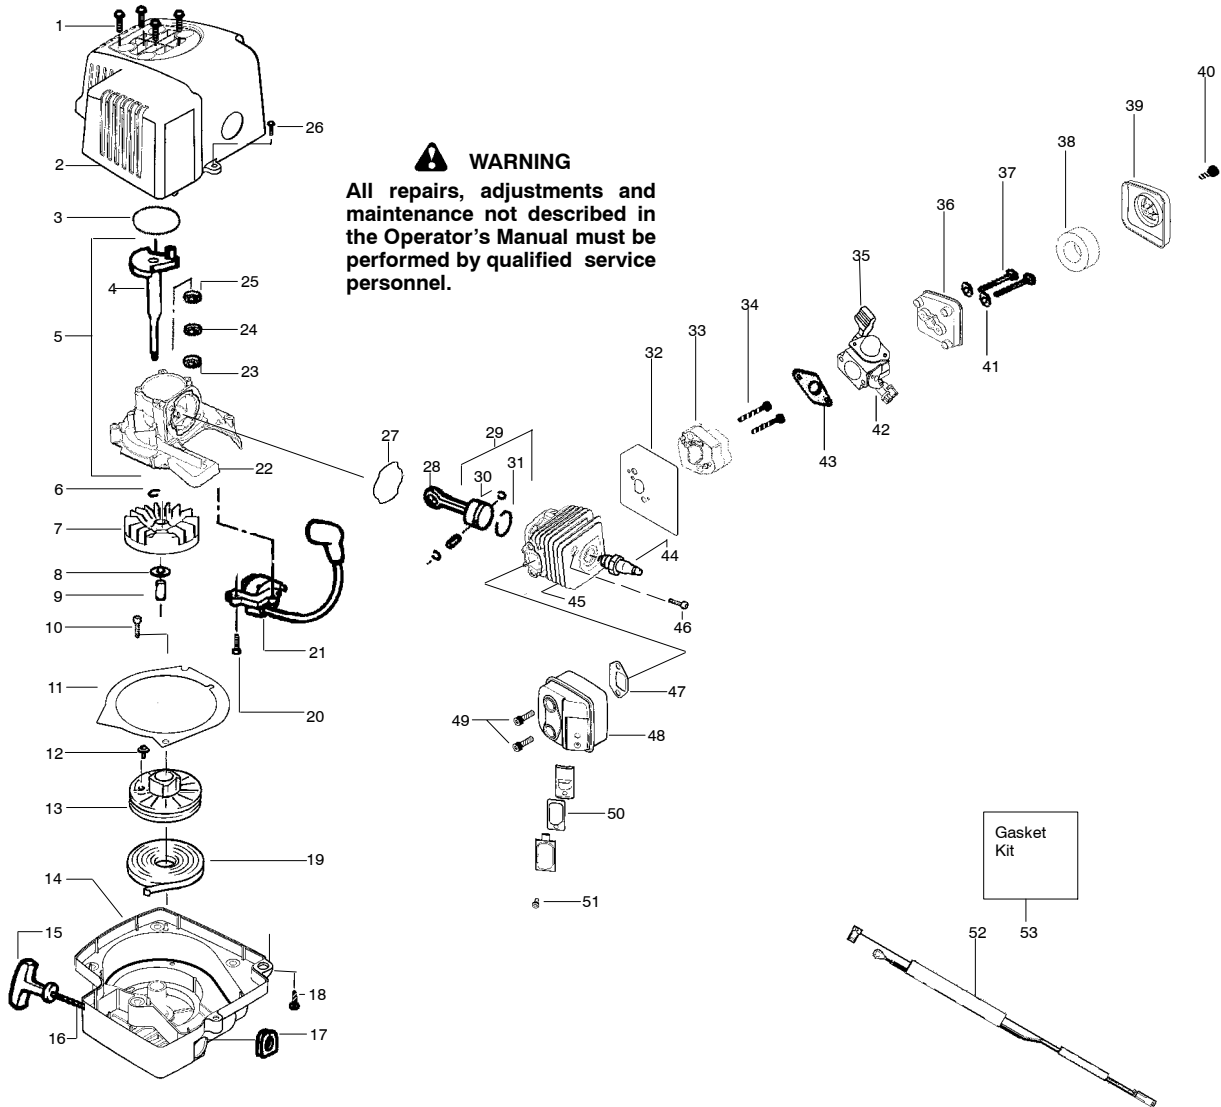

PARTS LIST NO. 530164385		Poulan PRO PARTS LIST	MODEL(s) HHT25
DATE 2/28/05	Replaces 11/12/04 - 530164385		Note: Illustration may differ from actual model due to design changes

Ref.	Part No.	Description	Ref.	Part No.	Description	Ref.	Part No.	Description
1.	530016386	Screw	23.	530055728	Bearing-Outer	46.	530015953	Screw
2.	530058799	Assy-Shroud/H'shield	24.	530019264	Seal-Crankcase	47.	530071486	Gasket-Muffler (kit)
3.	530071486	O-Ring-C'case (kit)	25.	530032125	Bearing-Inner	48.	530071682	Kit-Muffler (incl. # 47,49,50,51)
4.	530012571	Assy-Crankshaft	26.	530015934	Screw	49.	530016338	Bolt-Muffler
5.	530071681	Assy-C/case-C/shaft (Incl. #4,6,22)	27.	530071486	Seal-Cylinder (kit)	50.	530071544	Kit-Spark Arrestor
6.	530015941	Ring-Retainer-C'shaft	28.	530069945	Assy-Connecting Rod	51.	530015241	Screw
7.	530071487	Assy-Flywheel	29.	530071476	Kit-Piston (Incl. 30 & 31)	52.	530057728	Assy-Leadwire
8.	530015828	Washer-Flat	30.	530015162	Retainer-Piston Pin	53.	530071486	Kit-Gasket (Incl. #3,27,32,43,47)
9.	530055729	Spacer-Flywheel	31.	530012472	Ring-Piston			
10.	530015496	Screw	32.	530071486	Gasket-Carb. Adapt.(kit)			
11.	530055681	Plate-Baffle	33.	530057634	Adapter-Carburetor			
12.	530016392	Screw	34.	530016309	Screw			
13.	530069353	Kit-Starter Pulley (Incl.# 12)	35.	530071718	Kit-Choke Lever			
14.	530058801	Assy-Fan Housing	36.	530055680	Air Box			
15.	530027569	Handle-Starter	37.	530016429	Screw			
16.	530069232	Kit-Rope	38.	530047932	Air Filter Foam			
17.	530019182	Grommet-Ignition Module	39.	530055679	Air Filter Cover			
18.	530016386	Screw-(f/hsg to shrd)	40.	530015957	Screw			
19.	530042085	Spring-Starter	41.	530015158	Washer			
20.	530016357	Screw	42.	530071633	Kit-Carburetor Ass'y. (C1U-W13A)			
21.	530054137	Ignition Module	43.	530071486	Gasket-Carburetor(kit)			
22.	530012510	Assy-Crankcase (incl. 23-25)	44.	952030249	Spark Plug(RCJ-6Y)			
			45.	530012553	Cylinder			
								Not Shown
								530163900 Operator Manual
								530057594 Decal-Start Inst.