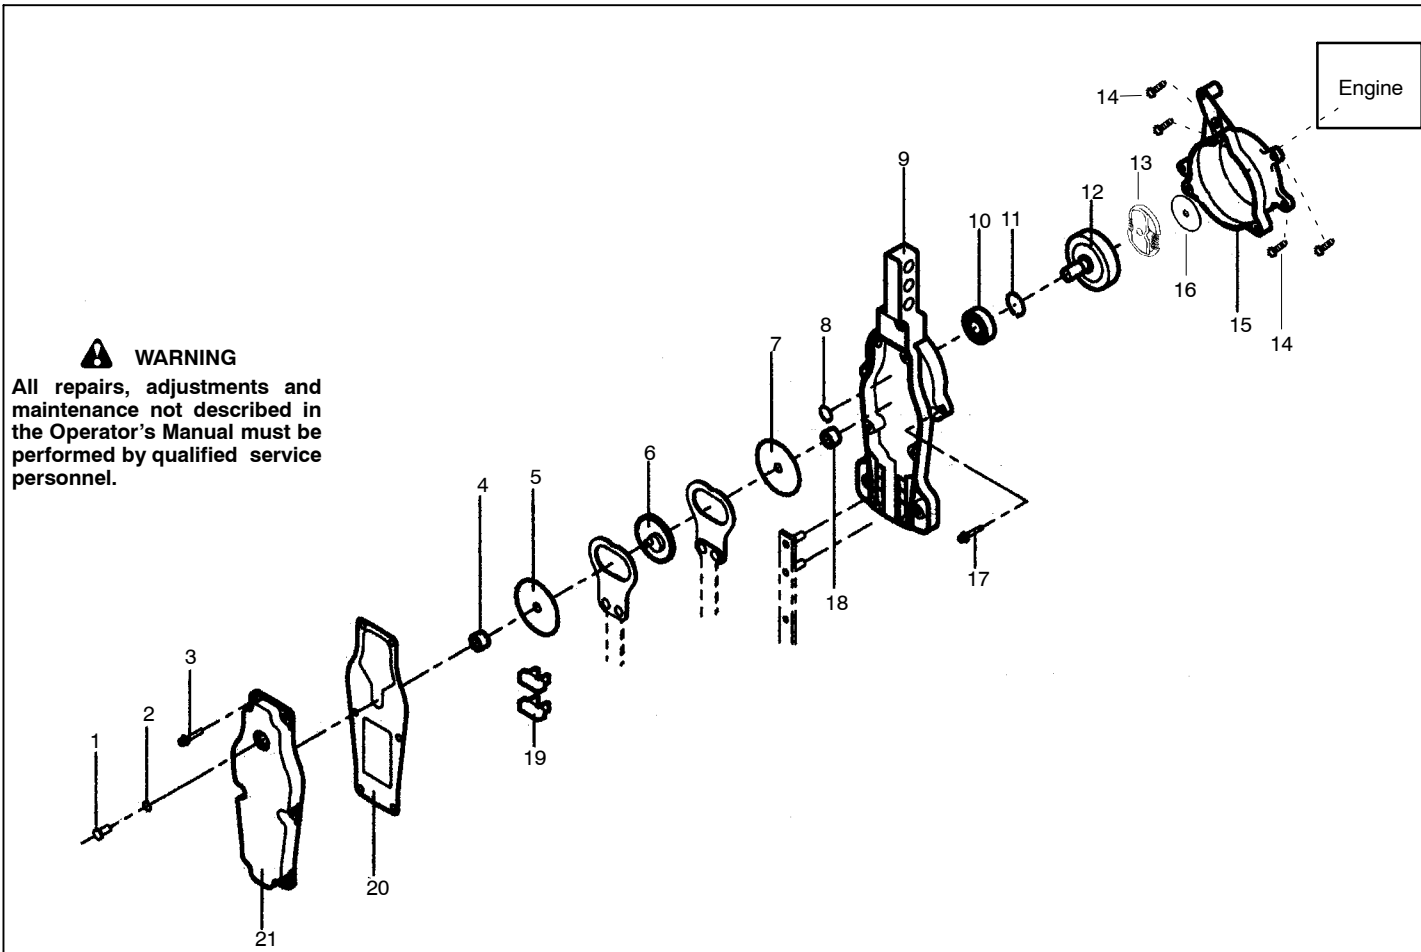

PARTS LIST NO. 530164385		Poulan PRO PARTS LIST	MODEL(s) HHT25	
DATE 2/28/05	Replaces 11/12/04 - 530164385		Note: Illustration may differ from actual model due to design changes	PAGE NO. 2

WARNING
All repairs, adjustments and maintenance not described in the Operator's Manual must be performed by qualified service personnel.