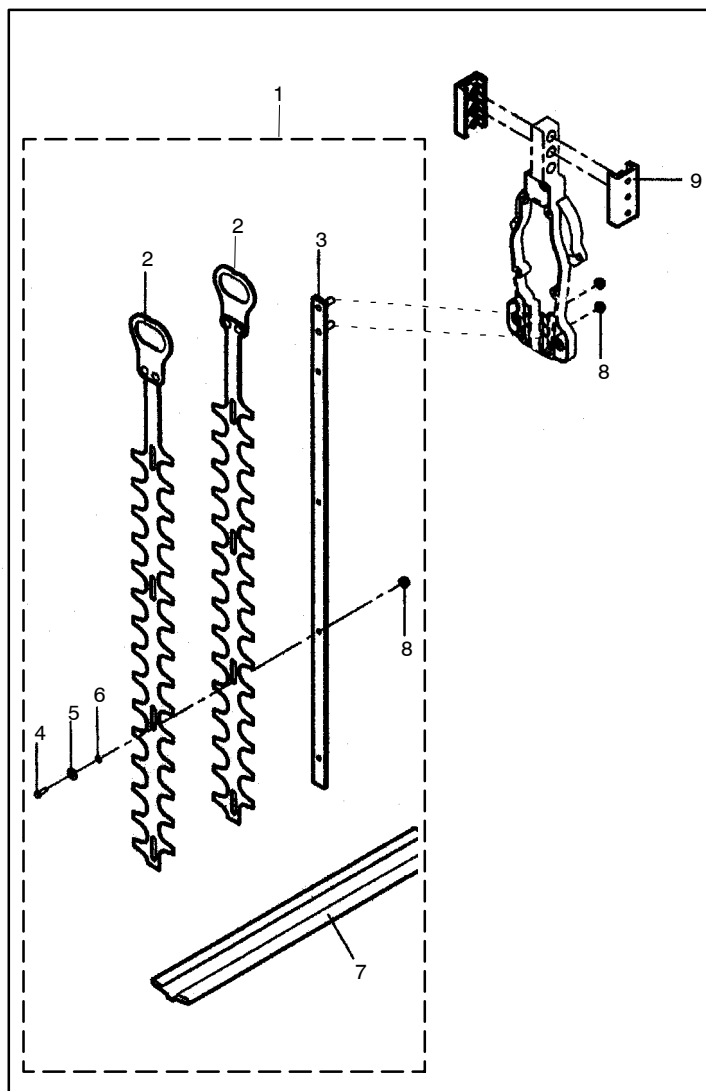

PARTS LIST NO. 530164385		Poulan PRO PARTS LIST	MODEL(s) HHT25	
DATE 2/28/05	Replaces 11/12/04 - 530164385		Note: Illustration may differ from actual model due to design changes	PAGE NO. 3

WARNING

All repairs, adjustments and maintenance not described in the Operator's Manual must be performed by qualified service personnel.

Ref.	Part No.	Description	Ref.	Part No.	Description	Ref.	Part No.	Description
1.	530071809	Kit-Assy-Blade (Incl. 2-8)	11.	530015769	Screw	21.	562L0500	U-Hexagon Nut
2.	91054-118	Cutter B	12.	530057731	Handle-Front	22.	51106-137	Handle-Rear (left)
3.	11051-133	Cutter guide	13.	412L0540	Socket Screw	23.	11095-167	Lever
4.	31029-101	Step Bolt	14.	474L0420	Tapping Screw	24.	11095-166	Lever
5.	670V-0700	Conical Spring Washer	15.	51104-147	Guide	25.	51106-138	Handle -Rear (right)
6.	68002-101	Cutter Washer	16.	68013-367	Spring			
7.	530057997	Sleeve-Blade	17.	36092-110	Half Gas Lever			
8.	584L0600	U-Hexagon Nut Flange	18.	71148-161	Stop Switch Assy.			
9.	36006-128	Absorber	19.	91001-324	Throttle Wire			
10.	530016404	Washer	20.	68013-321	Spring			

✓ = NEW PART NUMBER FOR THIS IPL   * = REFER TO THE SERVICE REFERENCE INDICATED FOR MORE INFORMATION. (LOCATED AT END OF IPL)
● = THESE PARTS ARE ILLUSTRATED FOR CLARITY. ORDER COMPLETE ASSEMBLY.