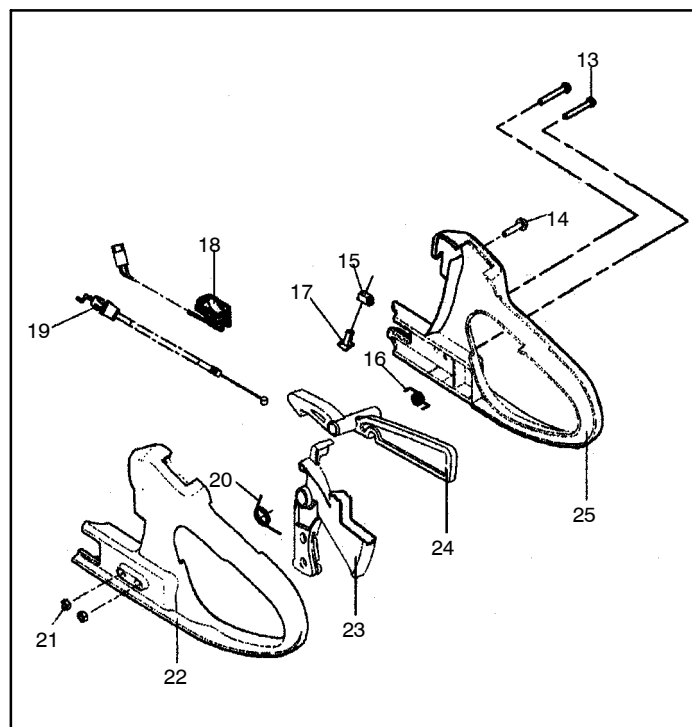

PARTS LIST NO. 530164385		Poulan PRO PARTS LIST	MODEL(s) HHT25	
DATE 2/28/05	Replaces 11/12/04 - 530164385		Note: Illustration may differ from actual model due to design changes	PAGE NO. 3

WARNING

All repairs, adjustments and maintenance not described in the Operator's Manual must be performed by qualified service personnel.

Ref.	Part No.	Description	Ref.	Part No.	Description	Ref.	Part No.	Description
1.	530071809	Kit-Assy-Blade (Incl. 2-8)	11.	530015769	Screw	21.	562L0500	U-Hexagon Nut
2.	91054-118	Cutter B	12.	530057731	Handle-Front	22.	51106-137	Handle-Rear (left)
3.	11051-133	Cutter guide	13.	412L0540	Socket Screw	23.	11095-167	Lever
4.	31029-101	Step Bolt	14.	474L0420	Tapping Screw	24.	11095-166	Lever
5.	670V-0700	Conical Spring Washer	15.	51104-147	Guide	25.	51106-138	Handle -Rear (right)
6.	68002-101	Cutter Washer	16.	68013-367	Spring			
7.	530057997	Sleeve-Blade	17.	36092-110	Half Gas Lever			
8.	584L0600	U-Hexagon Nut Flange	18.	71148-161	Stop Switch Assy.			
9.	36006-128	Absorber	19.	91001-324	Throttle Wire			
10.	530016404	Washer	20.	68013-321	Spring			

✓ = NEW PART NUMBER FOR THIS IPL   * = REFER TO THE SERVICE REFERENCE INDICATED FOR MORE INFORMATION. (LOCATED AT END OF IPL)
● = THESE PARTS ARE ILLUSTRATED FOR CLARITY. ORDER COMPLETE ASSEMBLY.