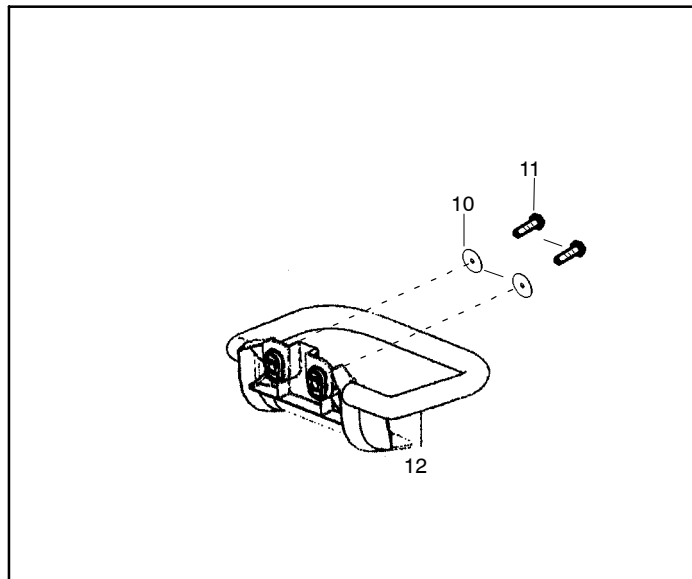

PARTS LIST NO. 530164385		Poulan PRO PARTS LIST	MODEL(s) HHT25	
DATE 2/28/05	Replaces 11/12/04 - 530164385		Note: Illustration may differ from actual model due to design changes	PAGE NO. 3

WARNING

All repairs, adjustments and maintenance not described in the Operator's Manual must be performed by qualified service personnel.

Ref.	Part No.	Description	Ref.	Part No.	Description	Ref.	Part No.	Description
1.	530071809	Kit-Assy-Blade (Incl. 2-8)	11.	530015769	Screw	21.	562L0500	U-Hexagon Nut
2.	91054-118	Cutter B	12.	530057731	Handle-Front	22.	51106-137	Handle-Rear (left)
3.	11051-133	Cutter guide	13.	412L0540	Socket Screw	23.	11095-167	Lever
4.	31029-101	Step Bolt	14.	474L0420	Tapping Screw	24.	11095-166	Lever
5.	670V-0700	Conical Spring Washer	15.	51104-147	Guide	25.	51106-138	Handle -Rear (right)
6.	68002-101	Cutter Washer	16.	68013-367	Spring			
7.	530057997	Sleeve-Blade	17.	36092-110	Half Gas Lever			
8.	584L0600	U-Hexagon Nut Flange	18.	71148-161	Stop Switch Assy.			
9.	36006-128	Absorber	19.	91001-324	Throttle Wire			
10.	530016404	Washer	20.	68013-321	Spring			

✓ = NEW PART NUMBER FOR THIS IPL   * = REFER TO THE SERVICE REFERENCE INDICATED FOR MORE INFORMATION. (LOCATED AT END OF IPL)
● = THESE PARTS ARE ILLUSTRATED FOR CLARITY. ORDER COMPLETE ASSEMBLY.