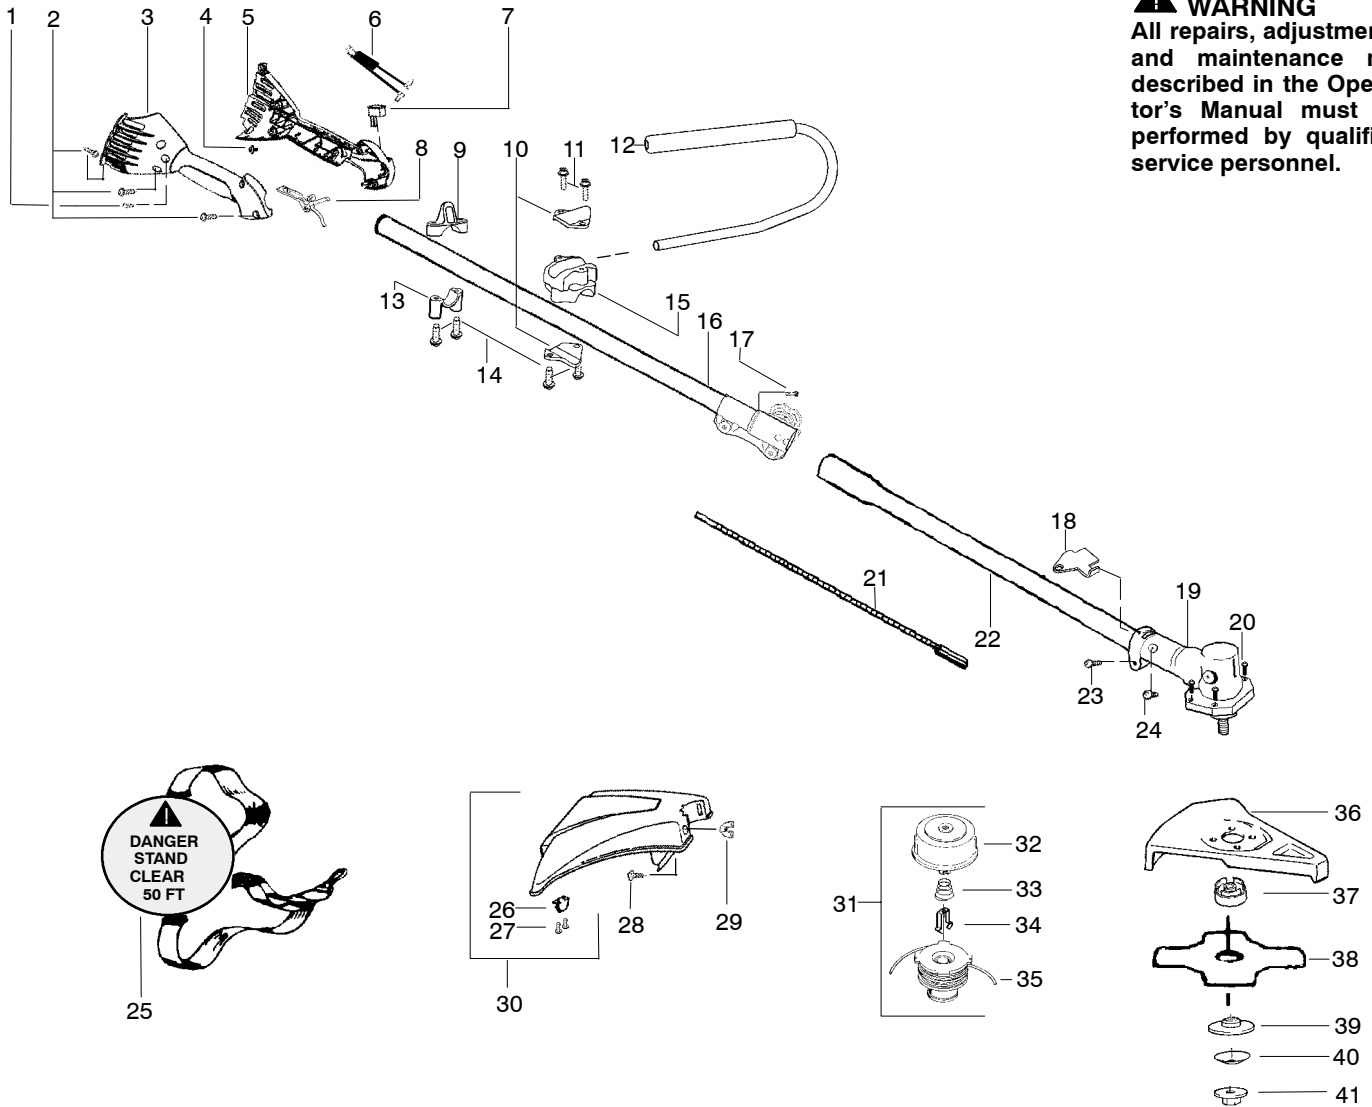

Ref.	Part No.	Description	Ref.	Part No.	Description	Ref.	Part No.	Description
1.	530015805	Screw-alignment	17.	530016344	Screw	35.	952711580	Accy-Wound Spool
2.	530015886	Screw	18.	530057554	Bracket-Shield	36.	530071383	Kit-Metal Shield
3.	530057983	Hsg.-Throttle-right	19.	530096100	Gearbox	37.	530095815	Dust cup
4.	530016326	Screw-Cable Retention	20.	530016312	Screw	38.	952711584	Accy.-Weed Blade
5.	530057984	Hsg.-Throttle-left	21.	530096218	Shaft-Flex (lower)	39.	530095816	Washer
6.	530058843	Assy-Wire	22.	530071790	Assy-Lower Shaft	40.	530016240	Washer-Belleville
7.	530069572	Kit-Switch	23.	530016014	Screw	41.	530015793	Nut-Flange
8.	530058759	Trigger-Throttle	24.	530016224	Screw			Not Shown 530164080 Operator Manual 530059209 Decal-Shaft Warning 530056335 Decal-Blade Direction 530057369 Decal-Start Inst. 530031159 Wrench-Hex 5/32" 530056221 Decal-Upper Shaft Warning
9.	530057986	Clamp-Harness (upper)	25.	530094408	Shoulder Strap			
10.	530058563	Clamp-Bracket	26.	530052285	Limiters-Line			
11.	530015886	Screw	27.	530015814	Screw			
12.	530071394	Assy.-Handlebar (incl. grip, cap, decal)	28.	530015820	Bolt			
13.	530057987	Clamp-Harness (lower)	29.	530016152	Wingnut			
14.	530015940	Screw	30.	530071765	Kit-Shield Assy. (incl. 26,27)			
15.	530058765	Clamp-Handlebar	31.	952711581	Accy-Cutting Head (incl. 32-35)			
16.	530071791	Kit-Upper Shaft (incl. Flex and clamp)	32.	530095772	Assy-Hub/Arbor			
			33.	530053241	Spring-Return			
			34.	530401957	Retainer-Spool			

✓ = NEW PART NUMBER FOR THIS IPL

★ = REFER TO THE SERVICE REFERENCE INDICATED FOR MORE INFORMATION. (LOCATED AT END OF IPL)

PARTS LIST NO. 530164336		Poulan PRO PARTS LIST	MODEL(s) PP336
DATE 3/1/05	Replaces 530164336 - 11/23/04		Note: Illustration may differ from actual model due to design changes