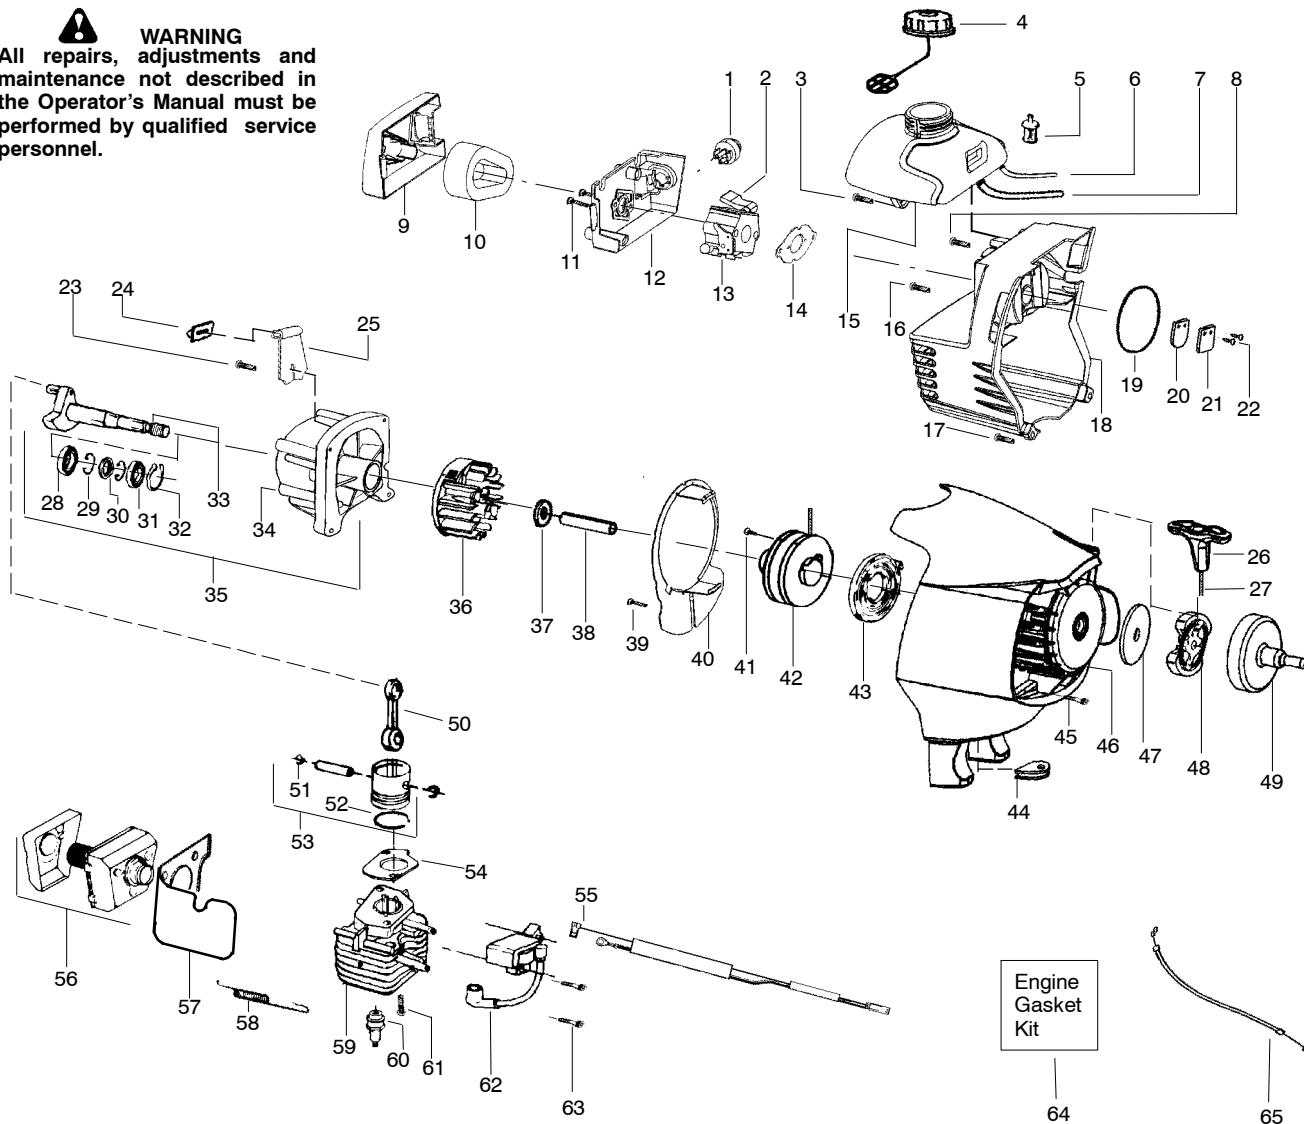

PARTS LIST NO. 530164336		Poulan PRO PARTS LIST	MODEL(s) PP336	
DATE 3/1/05	Replaces 530164336 - 11/23/04		Note: Illustration may differ from actual model due to design changes	PAGE NO. 2

WARNING
All repairs, adjustments and maintenance not described in the Operator's Manual must be performed by qualified service personnel.

Ref.	Part No.	Description	Ref.	Part No.	Description	Ref.	Part No.	Description
1.	530047721	Bulb-Purge	24.	530055492	Isolator-Tank	48.	530055122	Assy-Clutch
2.	530071717	Kit-Choke Lever	25.	530054941	Ret.-Tank	49.	530028799	Drum-Clutch
3.	530015843	Screw-tank	26.	530054834	Handle-Starter	50.	530010960	Assy-Conn. Rod
4.	530049386	Cap-Fuel w/ret.	27.	530071325	Kit-Rope	51.	530015162	Ret.-Piston pin
5.	530095646	Assy-Fuel pickup	28.	530032103	Bearing-Inner	52.	530012595	Ring-Piston
6.	530071404	Kit-Fuel line	29.	530015787	Retainer	53.	530072000-01	Kit-Piston (Incl. 51,52)
7.	530069216	Kit-Fuel/Purge line	30.	530019158	Seal	54.	530071401	Gasket-Cylinder(kit)
8.	530015775	Screw	31.	530032102	Bearing-Outer	55.	530058846	Assy-Leadwire
9.	530054935	Cover-Air box	32.	530015789	Ret.-Crankshaft	56.	530069310	Kit-Muffler
10.	530054946	Filter-Air	33.	530028807	Assy-Crankshaft	57.	530058957	Shield
11.	530015849	Screw-Carb.	34.	530012514	Assy-Crankcase (Incl. 28-31)	58.	530036409	Spring-Muffler
12.	530054934	Box-Air	35.	530071685	Assy-Flywheel (Incl. 32,33,34)	59.	530071581	Kit-Cylinder
13.	530071637	Assy-Carb(WT628)	36.	530055524	Assy-Flywheel	60.	952030249	Plug-Spark(RCJ-6Y)
(Note: Repair kits are not available for this carburetor)			37.	530016030	Washer	61.	530001624	Bolt-Cyl. 1/4-20"
14.	530071401	Gasket-Carb.(kit)	38.	530055620	Spacer	62.	530039218	Module-Ignition
15.	530055317	Assy-Fuel Tank	39.	530015775	Screw-Baffle	63.	530016357	Screw-Module
16.	530015771	Screw-Crankcase	40.	530054939	Plate-Baffle	64.	530071401	Kit-Gasket (Incl. 14,19, 54)
17.	530015952	Screw-Shroud	41.	530016391	Screw-Rope	65.	530058962	Assy-Throttle cable
18.	530058797	Shroud	42.	530071399	Kit-Pulley(incl.41)			
19.	530071401	O-ring-Shroud (kit)	43.	530042086	Spring-Starter			
20.	530027593	Valve-Reed	44.	530019182	Grommet			
21.	530054596	Stop-Reed	45.	530015810	Screw-F/hsg.			
22.	530016064	Screw-Reed stop	46.	530055248	Assy.-Fan Housing			
23.	530015875	Screw-Retainer	47.	530094189	Washer-Clutch			

✓ = NEW PART NUMBER FOR THIS IPL

* = REFER TO THE SERVICE REFERENCE INDICATED FOR MORE INFORMATION. (LOCATED AT END OF IPL)