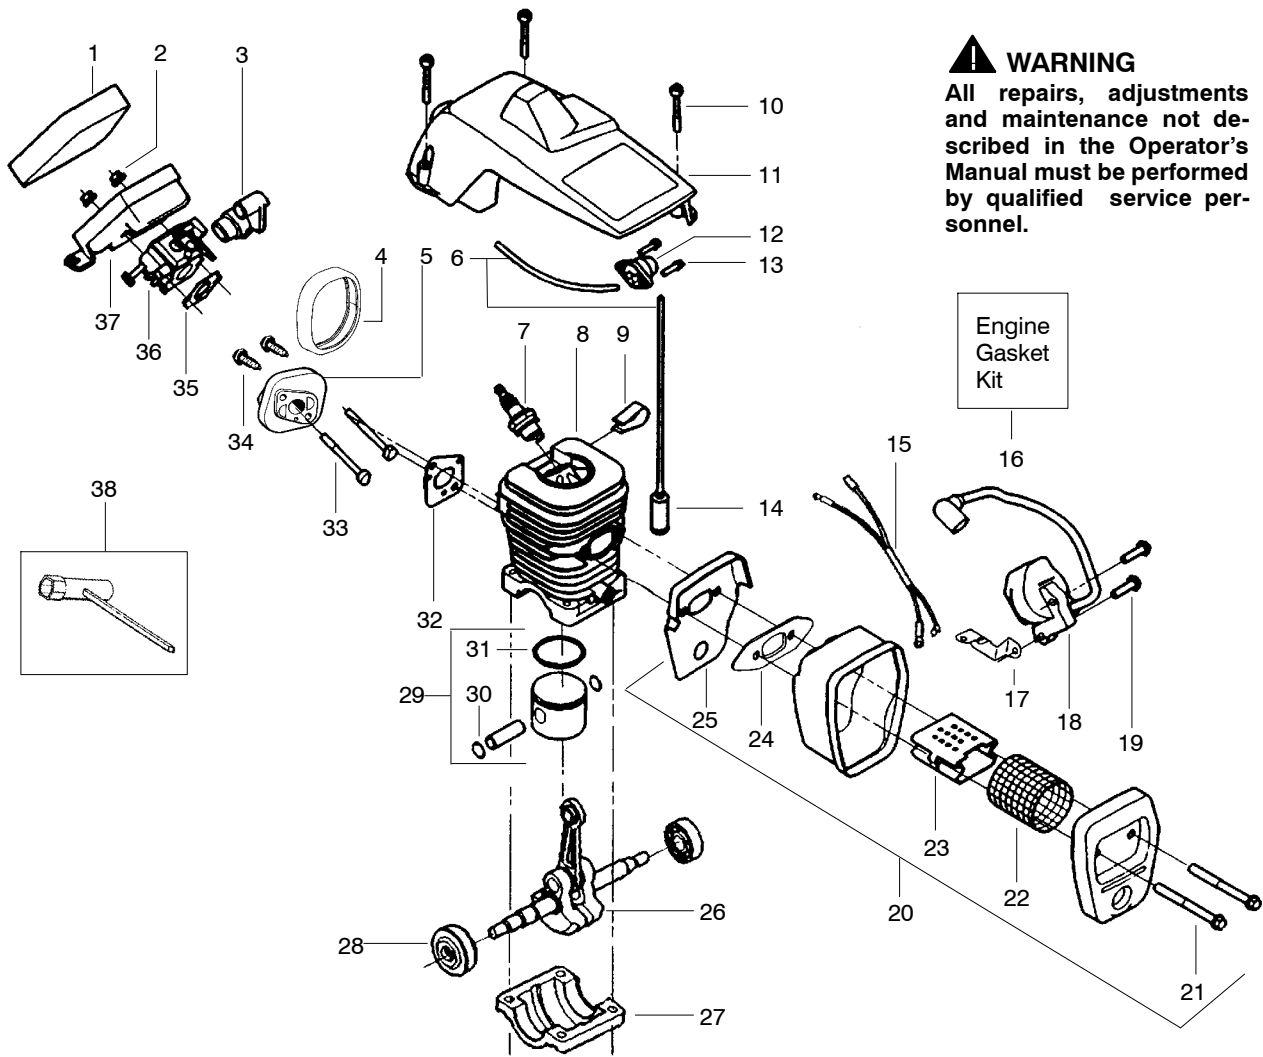

PARTS LIST NO. 530164192		Poulan® PARTS LIST	CHAIN SAW MODEL(S) Poulan 2050 WT	
DATE 2/25/04	Replaces 530164192 - 10/24/03		Note: Illustration may differ from actual model due to design changes	PAGE NO. 3

TYPE 1-6

⚠ WARNING
All repairs, adjustments and maintenance not described in the Operator's Manual must be performed by qualified service personnel.

Ref.	Part No.	Description	Ref.	Part No.	Description	Ref.	Part No.	Description
1.	530037793	Foam-Air Filter	16.	530069608	Kit-Engine Gasket (Incl. 24, 32 & 35)	30.	530015697	Retainer-Piston Pin
2.	530016101	Nut	17.	530047442	Strap-Ground	31.	530038729	Ring - Piston
3.	530035526	Grommet-Carb Adjust	18.	530039198	Module-Ignition	32.	530069608	Gasket - Adapter(kit)
4.	530054144	Seal-Carb Adapter	19.	530015814	Screw	33.	530016187	Screw
5.	530049700	Adapter-Carb.	20.	530047207	Assy-Muffler (Incl. 21-25)	34.	530016386	Screw
6.	530069247	Kit-Fuel Line (Small)	21.	530016132	Screw	35.	530069608	Gasket - Carb. (kit)
7.	952030150	Spark Plug (RCJ-7Y)	22.	530036103	Screen-Spark	36.	530071620	Kit-Carburetor (WT-624)
8.	530012550	Cylinder	23.	530037813	Diffuser-Muffler	(Note: Repair kits are not available for this carburetor)		
9.	530016136	Clip-High Tension Lead	24.	530069608	Gasket-Muffler(kit)	37.	530037804	Housing-Air Filter
10.	530016153	Screw	25.	530049870	Backplate-Muffler	38.	530031163	Wrench - Bar
11.	530049227	Shield-Cylinder	26.	530047062	Assy. - Crankshaft	Not Shown		
12.	530047213	Assy-Air Purge	27.	530037935	Cap-Crankcase	530163675	Operator Manual	
13.	530015780	Screw	28.	530056363	Assy.-Seal & Bearing	530057757	Decal - Warning	
14.	530095646	Assy-Fuel Pick-up	29.	530071408	Kit-Piston(Incl. 30 & 31)			
15.	530052296	Assy. -Wire Harness						

✓ = NEW PART NUMBER FOR THIS IPL   * = REFER TO THE SERVICE REFERENCE INDICATED FOR MORE INFORMATION. (LOCATED AT END OF IPL)
● = THESE PARTS ARE ILLUSTRATED FOR CLARITY. ORDER COMPLETE ASSEMBLY.