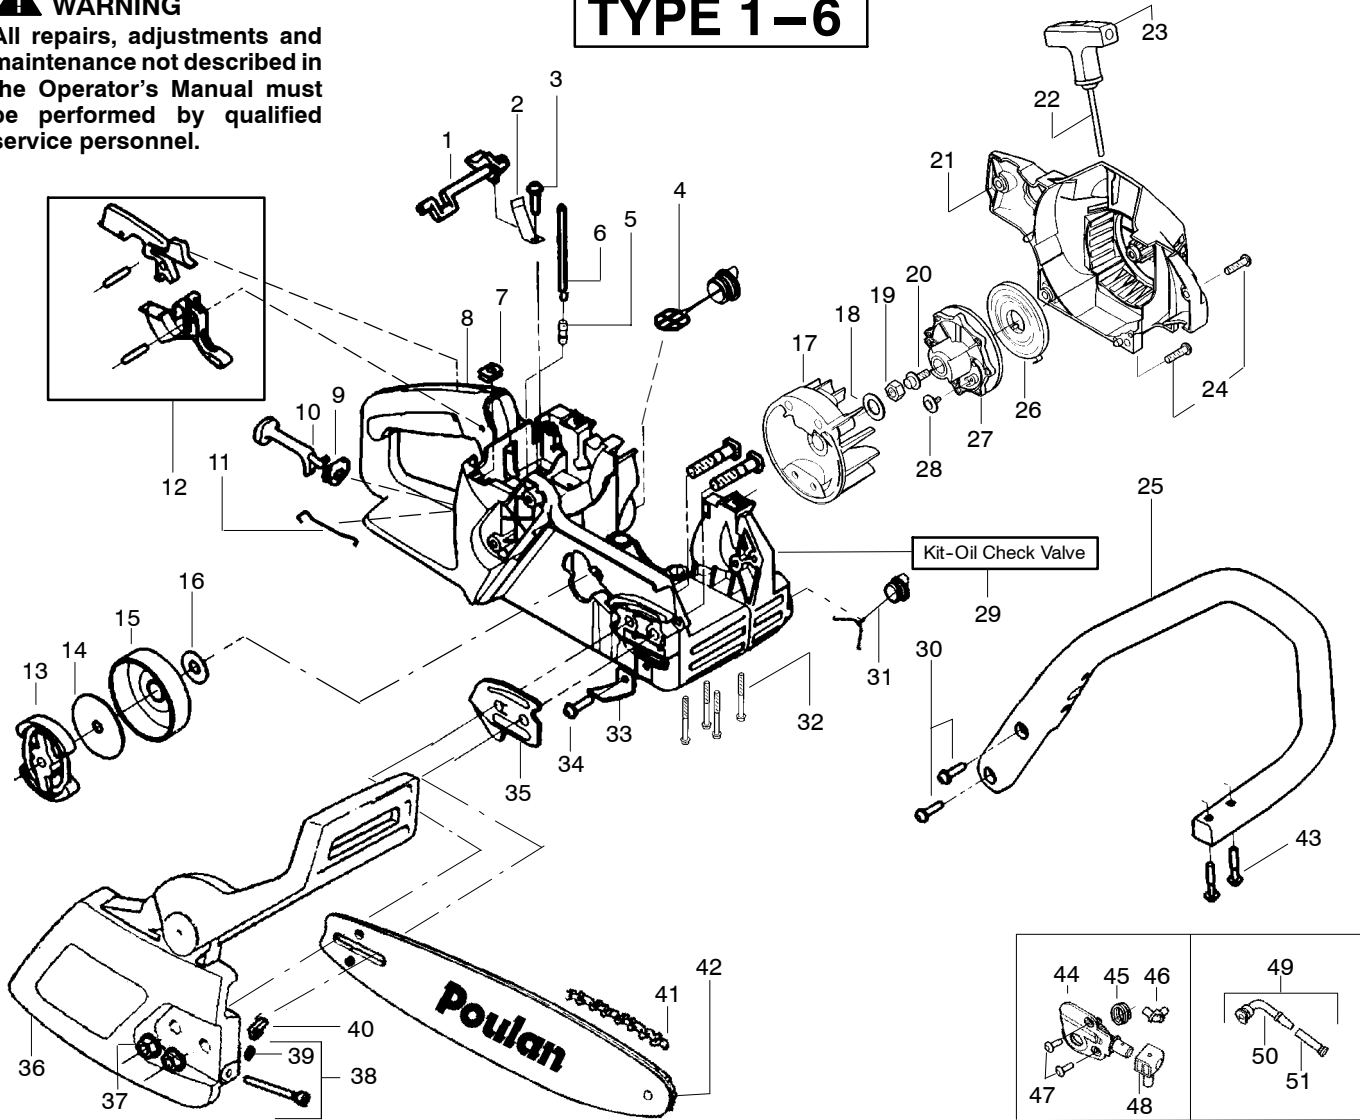

PARTS LIST NO. 530164192		Poulan® PARTS LIST	CHAIN SAW MODEL(S) Poulan 2050 WT	
DATE 2/25/04	Replaces 530164192 - 10/24/03		NOTE: Illustration may differ from actual model due to design changes	PAGE NO. 1

WARNING

All repairs, adjustments and maintenance not described in the Operator's Manual must be performed by qualified service personnel.

TYPE 1-6

Ref.	Part No.	Description	Ref.	Part No.	Description	Ref.	Part No.	Description
1.	530038227	Lever-Switch (Includes Pin)	21.	530049337	Housing-Fan	40.	530015826	Pin-Bar Adjust
2.	530016149	Spring-Switch	22.	530069232	Kit-Rope	41.	952051209	Chain-14"
3.	530015775	Screw	23.	530056402	Handle-Starter	42.	952044368	Bar-14"
4.	530047192	Assy-Fuel Cap	24.	530015892	Screw	43.	530015940	Screw
5.	530023877	Fitting	25.	530056798	Handle-Front	44.	530071259	Kit-Oil Pump (incl 45,46,48)
6.	530069216	Kit-Fuel Line (Large)	26.	530027531	Spring-Starter	45.	530037820	Gear-Worm Spring
7.	530015922	Nut-Speed	27.	530037817	Pulley-Starter	46.	530049477	Elbow-Oil Pickup
8.	530056602	Assy-Chassis	28.	530016080	Screw	47.	530016064	Screw
9.	530038406	Grommet-Choke Knob	29.	530071666	Kit-Oil Check Valve	48.	530019206	Seal Block
10.	530047989	Lever-Choke	30.	530015814	Screw	49.	530047663	Assy-Oil-Pickup (Incl. 50-51)
11.	530037809	Wire-Throttle	31.	530010846	Assy-Oil Cap	50.	530038373	Pickup-Oiler
12.	530071305	Kit-Trigger & Lockout	32.	530016132	Screw	51.	530056533	Filter-Oil
13.	530014949	Assy. - Clutch	33.	530029850	Chain Catcher			
14.	530015611	Washer-Clutch	34.	530015814	Screw			
15.	530047061	Assy-Drum W/brg.	35.	530038238	Plate-Bar Mounting			
16.	530015907	Washer - Thrust	36.	530054740	Assy-Chain Brake			
17.	530039187	Assy- Flywheel	37.	530015917	Nut-Bar Mounting			
18.	530015127	Washer-Flywheel	38.	530069611	Kit-Bar Adjust (incl. 39,40)			
19.	530016134	Nut-Flywheel	39.	530038593	Retainer-Bar Adjust			
20.	530015920	Screw						

✓ = NEW PART NUMBER FOR THIS IPL   ★ = REFER TO THE SERVICE REFERENCE INDICATED FOR MORE INFORMATION. (LOCATED AT END OF IPL)