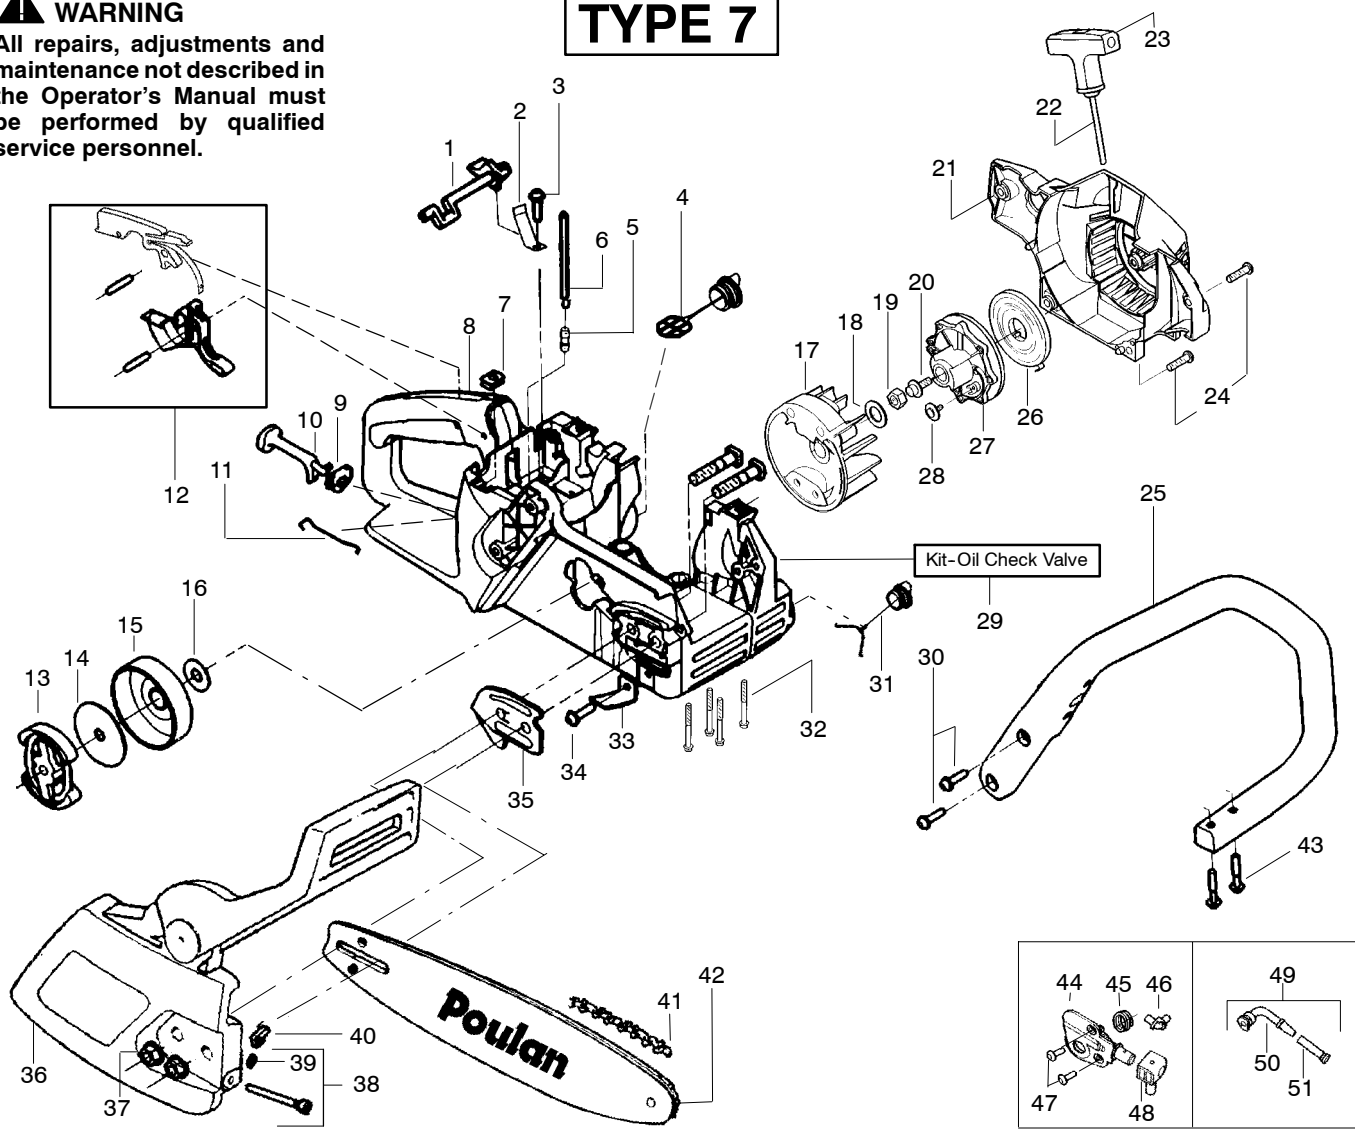

PARTS LIST NO. 530164192		Poulan® PARTS LIST	CHAIN SAW MODEL(S) Poulan 2050 WT	
DATE 2/25/04	Replaces 530164192 - 10/24/03		Note: Illustration may differ from actual model due to design changes	PAGE NO. 2

▲ WARNING

All repairs, adjustments and maintenance not described in the Operator's Manual must be performed by qualified service personnel.

TYPE 7

Ref.	Part No.	Description	Ref.	Part No.	Description	Ref.	Part No.	Description
1.	530038227	Lever-Switch (Includes Pin)	21.	530049337	Housing-Fan	40.	530015826	Pin-Bar Adjust
2.	530016149	Spring-Switch	22.	530069232	Kit-Rope	41.	952051209	Chain-14"
3.	530015775	Screw	23.	530056402	Handle-Starter	42.	952044368	Bar-14"
4.	530047192	Assy-Fuel Cap	24.	530015892	Screw	43.	530015940	Screw
5.	530023877	Fitting	25.	530056798	Handle-Front	44.	530071259	Kit-Oil Pump (incl 45,46,48)
6.	530069216	Kit-Fuel Line (Large)	26.	530027531	Spring-Starter	45.	530037820	Gear-Worm Spring
7.	530015922	Nut-Speed	27.	530037817	Pulley-Starter	46.	530049477	Elbow-Oil Pickup
8.	530058909	Assy-Chassis	28.	530016080	Screw	47.	530016064	Screw
9.	530049005	Grommet-Choke Knob	29.	530071666	Kit-Oil Check Valve	48.	530019206	Seal Block
10.	530047989	Lever-Choke	30.	530015814	Screw	49.	530047663	Assy-Oil-Pickup (Incl. 50-51)
11.	530037809	Wire-Throttle	31.	530010846	Assy-Oil Cap	50.	530038373	Pickup-Oiler
12.	530071832	Kit-Trigger & Lockout	32.	530016132	Screw	51.	530056533	Filter-Oil
13.	530014949	Assy. - Clutch	33.	530029850	Chain Catcher			
14.	530015611	Washer-Clutch	34.	530015814	Screw			
15.	530047061	Assy-Drum W/brg.	35.	530038238	Plate-Bar Mounting			
16.	530015907	Washer - Thrust	36.	530054740	Assy-Chain Brake			
17.	530039187	Assy-Flywheel	37.	530015917	Nut-Bar Mounting			
18.	530015127	Washer-Flywheel	38.	530069611	Kit-Bar Adjust (incl. 39,40)			
19.	530016134	Nut-Flywheel	39.	530038593	Retainer-Bar Adjust			
20.	530015920	Screw						

↙ = NEW PART NUMBER FOR THIS IPL

* = REFER TO THE SERVICE REFERENCE INDICATED FOR MORE INFORMATION. (LOCATED AT END OF IPL)