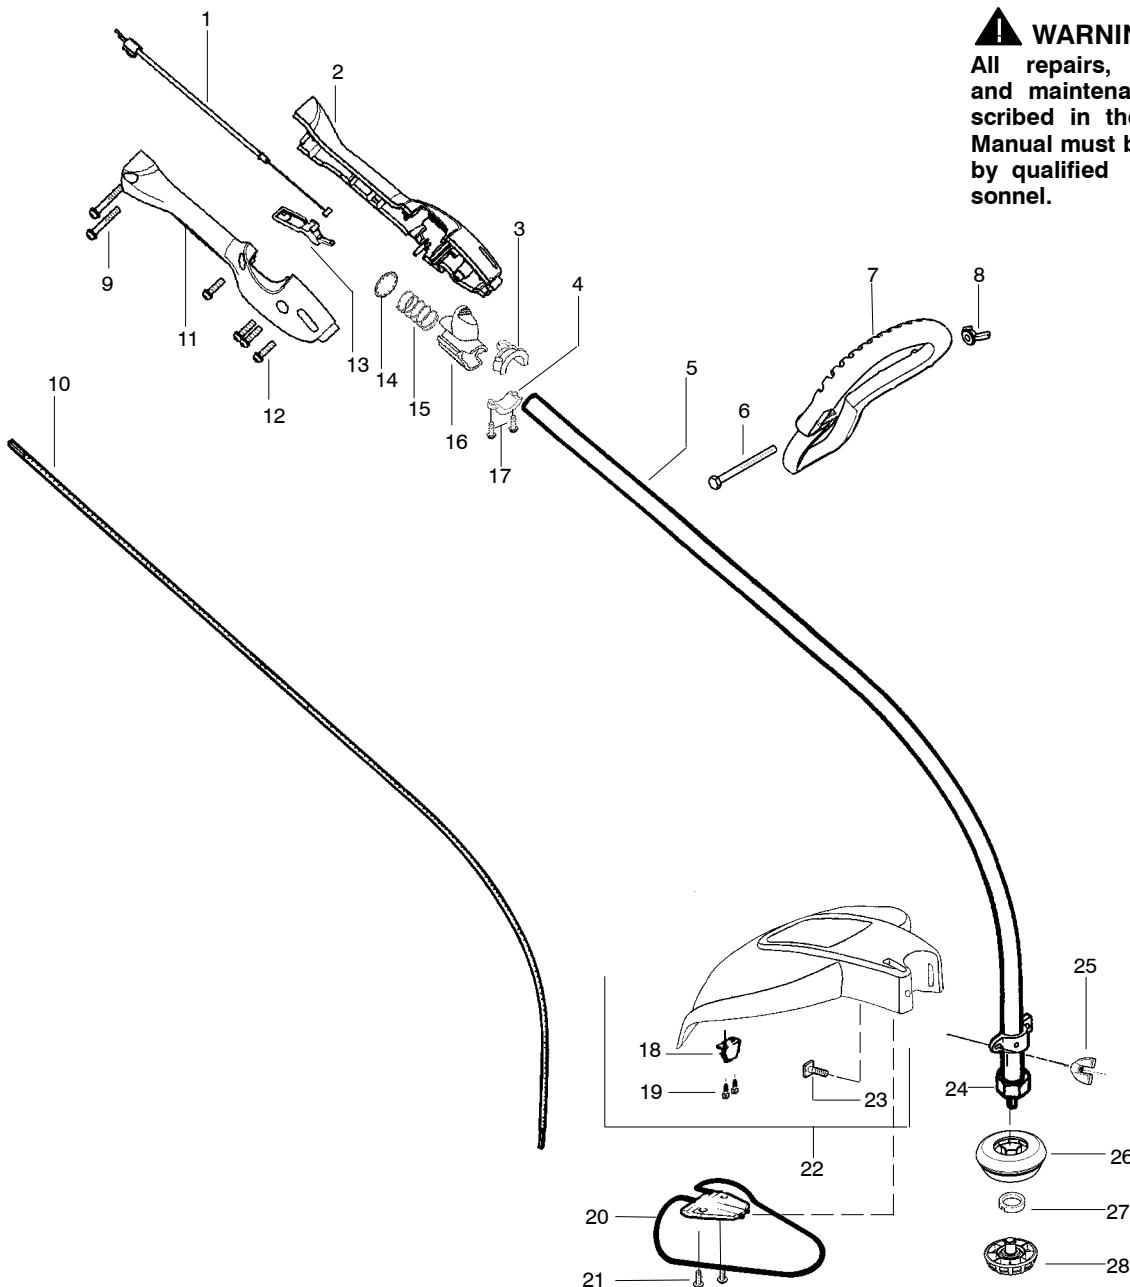

PARTS LIST NO. 530164126		<b>WEED EATER®</b> PARTS LIST	MODEL(S) TE 475
DATE 3/18/04	Replaces 530164126 - 11/17/03		<b>Note:</b> Illustration may differ from actual model due to design changes

**⚠ WARNING**  
All repairs, adjustments and maintenance not described in the Operator's Manual must be performed by qualified service personnel.

Ref.	Part No.	Description	Ref.	Part No.	Description
1.	530057785	Assy - Throttle Cable	18.	530052287	Line Limiter
2.	530058747	Throttle Hsg. (Left)	19.	530015814	Screw - Line Limiter
3.	530057562	Locator - left	20.	530054459	Assy - Wire Guard
4.	530057563	Locator - right	21.	530016179	Screw
5.	530071779	Assy - Drive Shaft Hsg. (incl. 3,4,15 - 17,24)	22.	530071749	Kit - Shield Assy (Incl.18,19)
6.	530016422	Bolt - Handle	23.	530015820	Bolt - Shield
7.	530058752	Handle - Assist	24.	530057559	Dust Cup
8.	530016152	Wingnut - Handle	25.	530016152	Wingnut
9.	530016406	Screw	26.	952711574	Accy - Spool w/Line (Incl. 27)
10. ✓	530095939	Shaft - Flex	27.	530403949	Guide - Line
11.	530058748	Throttle Hsg. (Right)	28.	530054223	Assy - Cap
12.	530015814	Screw			Not Shown
13.	530058000	Trigger			
14.	530016405	Nut - Push		530163886	Operator Manual
15.	530016407	Spring - Actuator		530058594	Decal - Start Inst.
16.	530057551	Actuator		530058597	Decal - Choke
17.	530015810	Screw		530055350	Decal - Shaft Warning

✓ = NEW PART NUMBER FOR THIS IPL

\* = REFER TO THE SERVICE REFERENCE INDICATED FOR MORE INFORMATION. (LOCATED AT END OF IPL)

PARTS LIST NO. 530164126		<b>WEED EATER®</b> PARTS LIST	MODEL(S) TE 475
DATE 3/18/04	Replaces 530164126 - 11/17/03		<b>Note:</b> Illustration may differ from actual model due to design changes