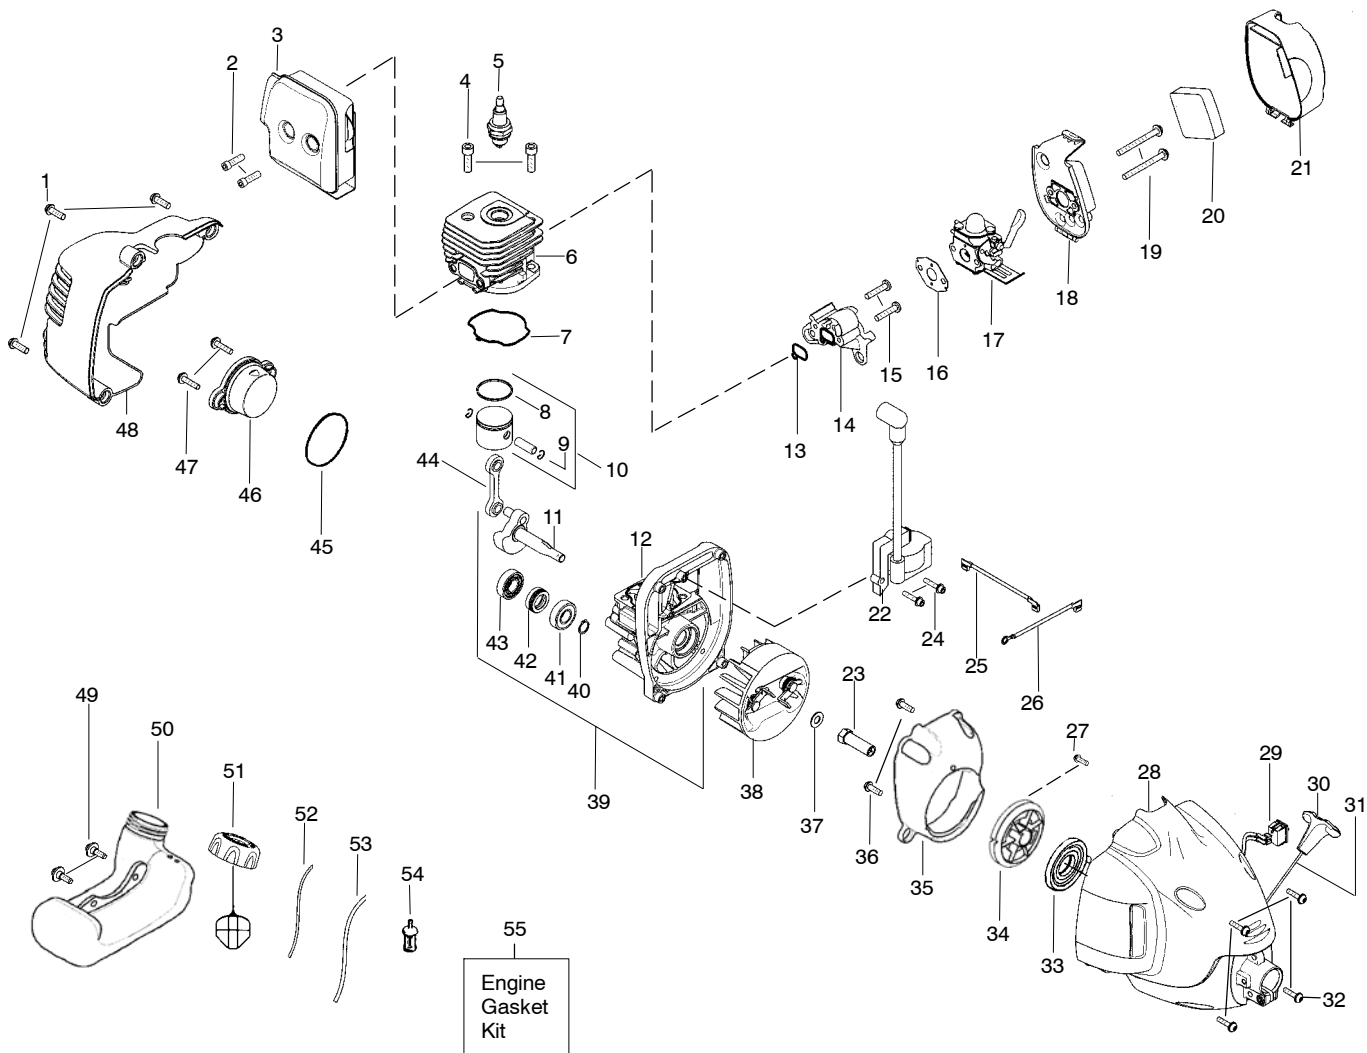

PARTS LIST NO. 530164126		<b>WEED EATER®</b> PARTS LIST	MODEL(S) TE 475
DATE 3/18/04	Replaces 530164126 - 11/17/03		<b>Note:</b> Illustration may differ from actual model due to design changes

**⚠ WARNING**  
All repairs, adjustments and maintenance not described in the Operator's Manual must be performed by qualified service personnel.

Ref.	Part No.	Description	Ref.	Part No.	Description
1.	530057785	Assy - Throttle Cable	18.	530052287	Line Limiter
2.	530058747	Throttle Hsg. (Left)	19.	530015814	Screw - Line Limiter
3.	530057562	Locator - left	20.	530054459	Assy - Wire Guard
4.	530057563	Locator - right	21.	530016179	Screw
5.	530071779	Assy - Drive Shaft Hsg. (incl. 3,4,15 - 17,24)	22.	530071749	Kit - Shield Assy (Incl.18,19)
6.	530016422	Bolt - Handle	23.	530015820	Bolt - Shield
7.	530058752	Handle - Assist	24.	530057559	Dust Cup
8.	530016152	Wingnut - Handle	25.	530016152	Wingnut
9.	530016406	Screw	26.	952711574	Accy - Spool w/Line (Incl. 27)
10. ✓	530095939	Shaft - Flex	27.	530403949	Guide - Line
11.	530058748	Throttle Hsg. (Right)	28.	530054223	Assy - Cap
12.	530015814	Screw			Not Shown
13.	530058000	Trigger			
14.	530016405	Nut - Push		530163886	Operator Manual
15.	530016407	Spring - Actuator		530058594	Decal - Start Inst.
16.	530057551	Actuator		530058597	Decal - Choke
17.	530015810	Screw		530055350	Decal - Shaft Warning

✓ = NEW PART NUMBER FOR THIS IPL

\* = REFER TO THE SERVICE REFERENCE INDICATED FOR MORE INFORMATION. (LOCATED AT END OF IPL)

PARTS LIST NO. 530164126		<b>WEED EATER®</b> PARTS LIST	MODEL(S) TE 475
DATE 3/18/04	Replaces 530164126 - 11/17/03		<b>Note:</b> Illustration may differ from actual model due to design changes