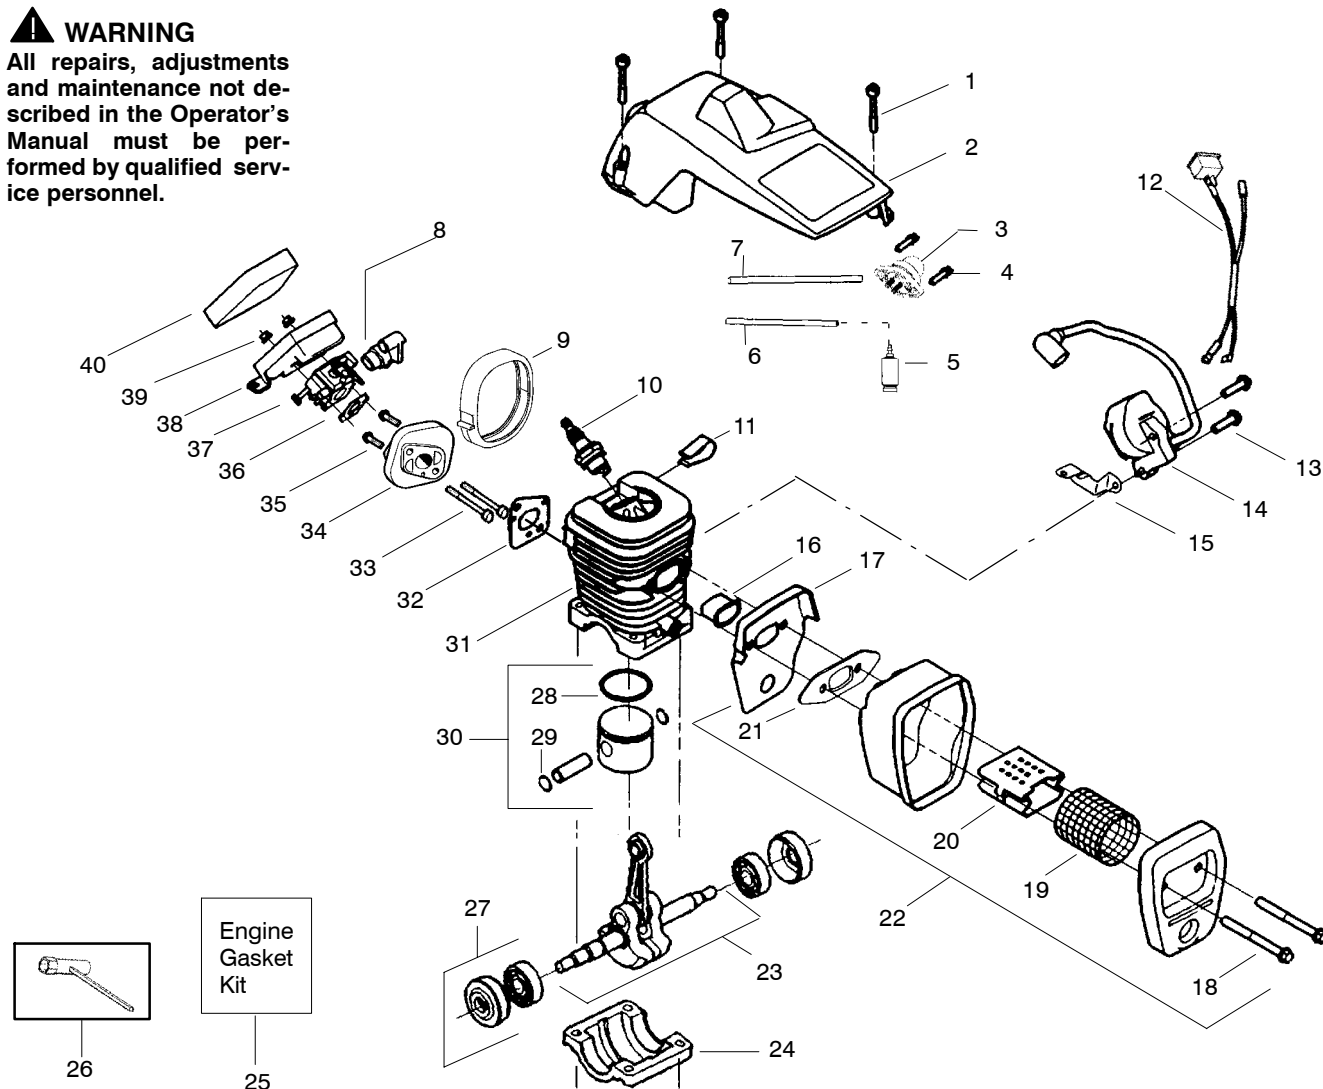

PARTS LIST NO. 530163776		Poulan® PARTS LIST	CHAIN SAW MODEL(s) 2555
DATE 8/30/04	Replaces 530163776 - 1/22/03		FLW Limited Edition
Note: Illustration may differ from actual model due to design changes			PAGE NO. 2

⚠ WARNING
All repairs, adjustments and maintenance not described in the Operator's Manual must be performed by qualified service personnel.

Ref.	Part No.	Description	Ref.	Part No.	Description	Ref.	Part No.	Description
1.	530016153	Screw	17.	530049870	Back Plate-Muffler	34.	530049700	Adapter-Carb.
2.	530047578	Shield-Cylinder	18.	530016132	Screw	35.	530016386	Screw
3.	530071835	Kit-Purge Bulb (incl.#4)	19.	530036103	Screen-Spark	36.	530069608	Carb. Gasket
4.	530015780	Screw	20.	530037813	Diffuser-Muffler	37.	530071621	Kit-Carburetor (WT-625)
5.	530095646	Assy-Fuel Pick-up	21.	530069608	Gasket-Muffler			(Note: No Repair kits are available for this carburetor)
6.	530069247	Kit-Line Purge/Carb. (Small Dia)	22.	530047207	Assy-Muffler (Incl. 17-21)			Kit-Line Purge/Tank (large line)
7.	530069216	Kit-Line Purge/Tank (large line)	23.	530047062	Assy-Crankshaft			
8.	530035526	Grommet-Carb Adjust.	24.	530037935	Cap-Crankcase	38.	530047604	Housing-Air Filter
9.	530054144	Seal-Carb Adapter	25.	530069608	Kit-Engine Gasket (incl. 36,32,21)	39.	530016101	Nut
10.	952030150	Spark Plug (RCJ-7Y)	26.	530031163	Scrench	40.	530037793	Air Filter - Foam
11.	530016136	Clip-High Tension Lead	27.	530056363	Assy-Seal & Bearing			Not Shown
12.	530049117	Assy-Wire Harness (includes switch)	28.	530038729	Ring-Piston			
13.	530015814	Screw	29.	530015697	Retainer - Piston Pin			
14.	530039198	Module-Ignition	30.	530071408	Kit-Piston - (incl. 28-29)			
15.	530047442	Strap-Ground	31.	530071412	Kit-Cylinder			
16.	530037652	Insulator-Heat	32.	530069608	Gasket-Carb. Adapter			
			33.	530016187	Screw			530163693 Manual
								530057267 Decal-Inst.

↖ = NEW PART NUMBER FOR THIS IPL

★ = REFER TO THE SERVICE REFERENCE INDICATED FOR MORE INFORMATION. (LOCATED AT END OF IPL)