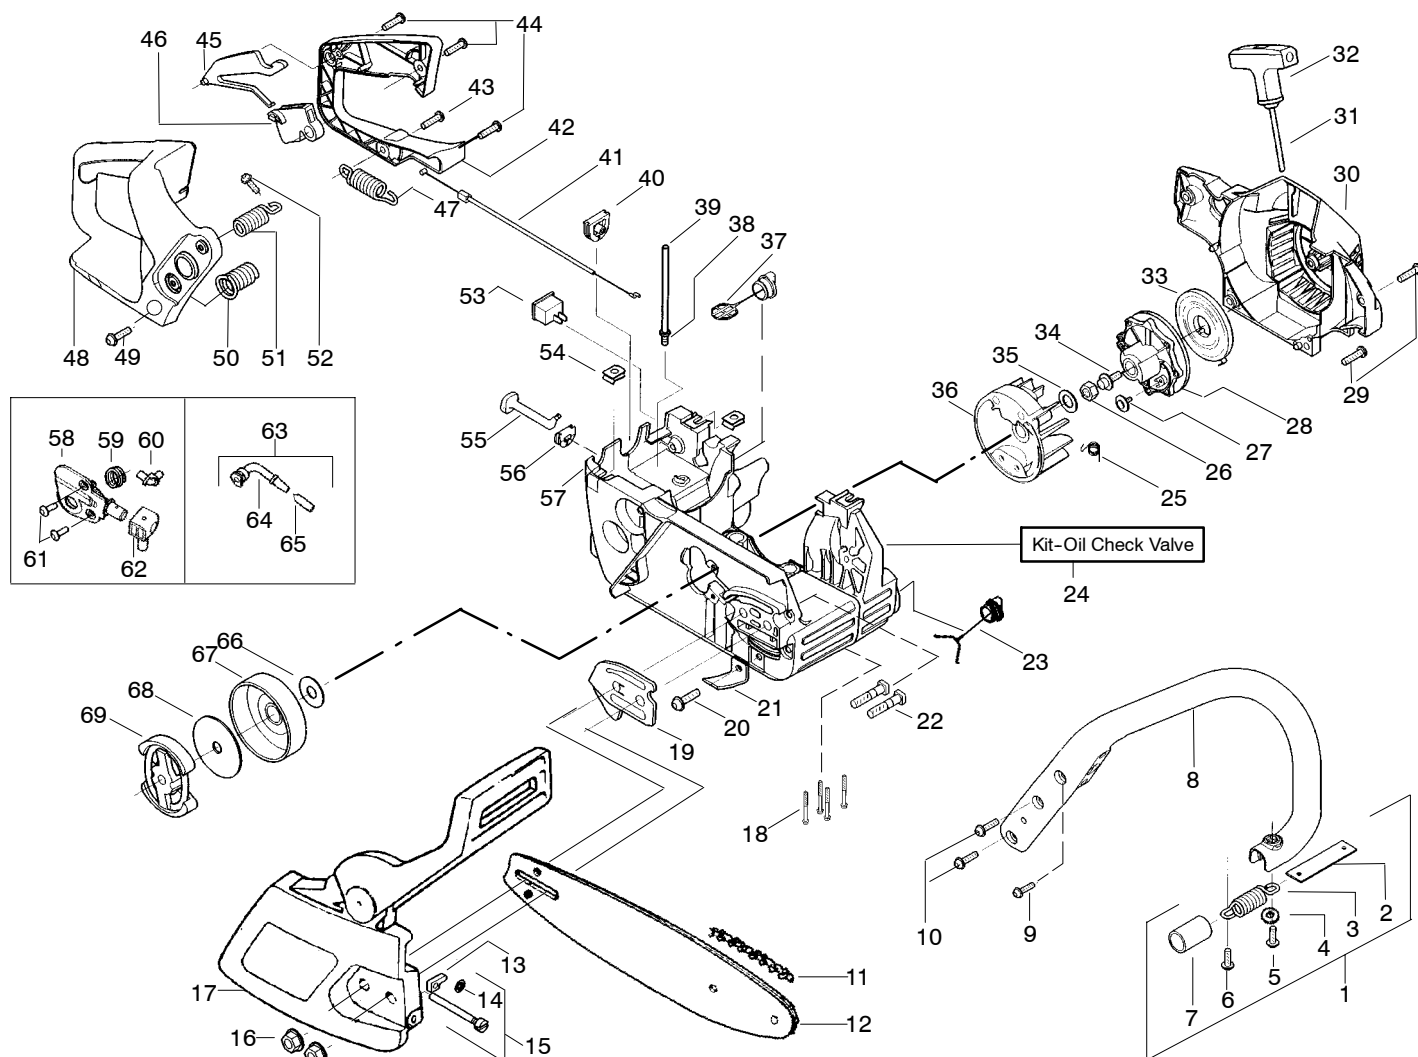

PARTS LIST NO. <b>530163776</b>		<b>Poulan® PARTS LIST</b>	CHAIN SAW MODEL(s) <b>2555</b>
DATE <b>8/30/04</b>	Replaces 530163776 - 1/22/03		<b>FLW Limited Edition</b>
<b>Note:</b> Illustration may differ from actual model due to design changes			PAGE NO. <b>1</b>

✓ = NEW PART NUMBER FOR THIS IPL

★ = REFER TO THE SERVICE REFERENCE INDICATED FOR MORE INFORMATION. (LOCATED AT END OF IPL)

= THESE PARTS ARE ILLUSTRATED FOR CLARITY. ORDER COMPLETE ASSEMBLY.

PARTS LIST NO. <b>530163776</b>		<b>Poulan® PARTS LIST</b>	CHAIN SAW MODEL(s) <b>2555</b>
DATE <b>8/30/04</b>	Replaces 530163776 - 1/22/03		<b>FLW Limited Edition</b>
<b>Note:</b> Illustration may differ from actual model due to design changes			PAGE NO. <b>2</b>