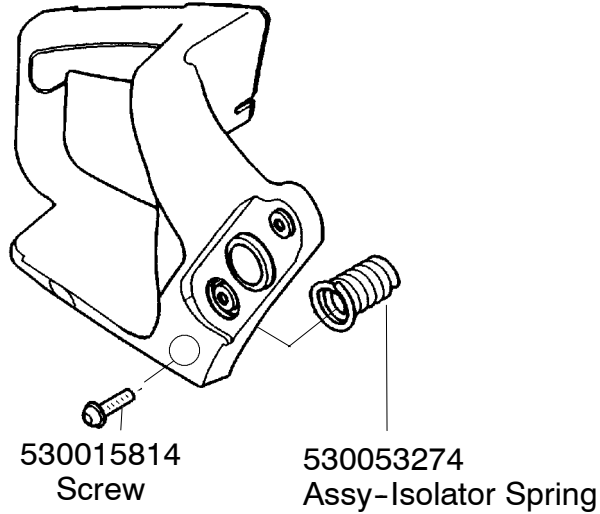

PARTS LIST NO. 530163776		Poulan® PARTS LIST	CHAIN SAW MODEL(s) 2555
DATE 8/30/04	Replaces 530163776 - 1/22/03		FLW Limited Edition
Note: Illustration may differ from actual model due to design changes			PAGE NO. 3

***** **Service Reference** *****

Note: Due to product improvements, your unit may have been built with or without the spring and screw shown below. If your unit does not have this spring and screw, no action is required. If your unit does have the spring and screw, please order the part numbers listed below.

✓ = NEW PART NUMBER FOR THIS IPL

★ = REFER TO THE SERVICE REFERENCE INDICATED FOR MORE INFORMATION. (LOCATED AT END OF IPL)